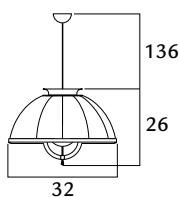

CUPOLA32 - quartz shade

032DFA-Q4Q
032DFA-Q2Q
032DFA-Q3Q

quartz /gold leaf
quartz /silver leaf
quartz /white

1 x max 52 W
E14 220/240V
E12 110/120V
Also suitable for LED light bulbs

790,00
790,00
610,00