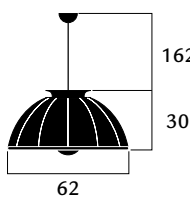

076DF-342
076DF-322
076DF-332

white/gold leaf
white/silver leaf
white/white

1 x max 70 W
E27 220/240V
E26 110/120V
Also suitable for LED light bulbs

1.750,00
1.750,00
1.444,00

CUPOLA63 - black shade

063DF-141
063DF-122
063DF-132