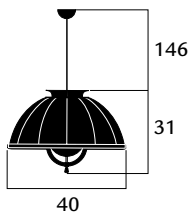

CUPOLA41 - antique red shade

- **041DFA-R4R**
- **041DFA-R2R**
- **041DFA-R3R**

antique red/gold leaf
antique red/silver leaf
antique red/white

1 x max 70 W
E14 220/240V
E12 110/120V
Also suitable for LED light bulbs

990,00
990,00
800,00

48x46x40