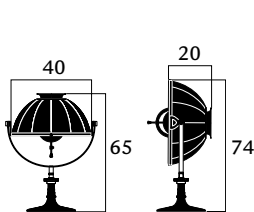

ARMILLA41 - pastel blue stand

- **DF41ARM-BB4B**
- **DF41ARM-BB2B**
- **DF41ARM-BB3B**

pastel blue/gold leaf
pastel blue/silver leaf
pastel blue/white

1 x max 70 W
E14 220/240V
E12 110/120V
Also suitable for LED light bulbs

1.290,00
1.290,00
1.100,00