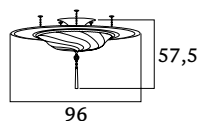

 1 x max 75 W
 E27 220/240V
 E26 110/120V
 Also suitable for LED light bulbs

2.641,00
 2.641,00
 2.414,00

70x70x26
 109x107x14

SCUDO SARACENO

medium size / metal ring / ceiling

- 096 SAC-2 IV-CL** ivory classic
 - 096 SAC-2 IV-SE** ivory serpentine
 - 096 SAC-4 IV-PL** ivory plain
- Also available in silk colors Ochre (OC), Salmon (SA), Sage grey (SG) and Light Blue (LB)