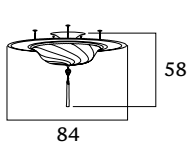

SCUDO SARACENO

small size / metal ring / ceiling

G 084SAC-2	GC	gold classic
G 084SAC-2	SC	silver classic
G 084SAC-2	WC	white classic
G 084SAC-2	RM	red mosaic

1 x max 100 W
E27 220/240V
E26 110/120V
Also suitable for LED light bulbs

2.358,00
2.358,00
2.358,00
2.358,00