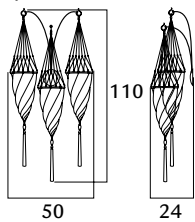

ITEM	CODE	PATTERN	SUGGESTED LIGHT BULBS	PRICE €

CESENDELLO

triple arc wall