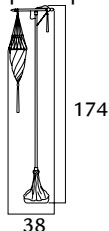

CESENDELLO

floor lamp with pleated velvet skirt