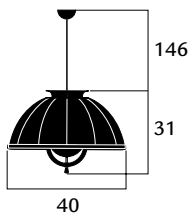

ITEM	CODE	SHADE	SUGGESTED LIGHT BULBS	PRICE €

CUPOLA41 - black shade

- **041DFA-141**
- **041DFA-121**
- **041DFA-181**
- **041DFA-132**

black/gold leaf
black/silver leaf
black/copper
black/white

1 x max 70 W
E14 220/240V
E12 110/120V
Also suitable for LED light bulbs

990,00
990,00
990,00
800,00

48x46x40