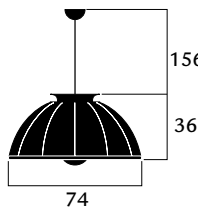

CUPOLA76 - black shade

076DF-141
076DF-122
076DF-132

black/gold leaf
black/silver leaf
black/white

1 x max 70 W
E27 220/240V
E26 110/120V
Also suitable for LED light bulbs

1.750,00
1.750,00
1.444,00