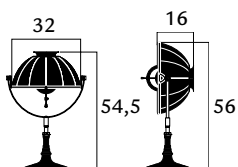

DF32ARM-VV4V
DF32ARM-VV2V
DF32ARM-VV3V

pastel green/gold leaf
pastel green/silver leaf
pastel green/white

1 x max 52 W
E14 220/240V
E12 110/120V
Also suitable for LED light bulbs

1.120,00
1.120,00
940,00

ARMILLA32 - antique red stand