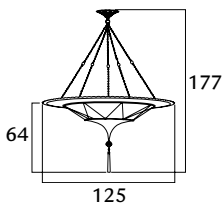

- Geometric
- Herbarium
- Floral
- Plain

 1 x max 100 W
 E27 220/240V
 E26 110/120V
 Also suitable for LED light bulbs

- 2.980,00
- 2.980,00
- 2.980,00
- 2.520,00

SCHEHERAZADE

2 tiers / ceiling

- 086 SH-2 BG
- 086 SH-2 GH
- 086 SH-2 BF
- 086 SH-4

- Geometric
- Herbarium
- Floral
- Plain

 1 x max 75 W
 E27 220/240V
 E26 110/120V
 Also suitable for LED light bulbs

- 2.980,00
- 2.980,00
- 2.980,00
- 2.520,00

SCHEHERAZADE

2 tiers / metal ring

- 125 SHC-1 BG
- 125 SHC-1 GH
- 125 SHC-1 BF
- 125 SHC-3

- Geometric
- Herbarium
- Floral
- Plain

 3 x max 100 W
 E27 220/240V
 E26 110/120V
 Also suitable for LED light bulbs

- 4.614,00
- 4.614,00
- 4.614,00
- 4.154,00

SCHEHERAZADE

2 tiers / metal ring / ceiling