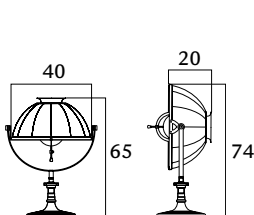

ARMILLA41 - white stand

- **DF41ARM-3342**
- **DF41ARM-3322**
- **DF41ARM-3332**

white/gold leaf
white/silver leaf
white/white

1 x max 70 W
E14 220/240V
E12 110/120V
Also suitable for LED light bulbs

1.290,00
1.290,00
1.100,00