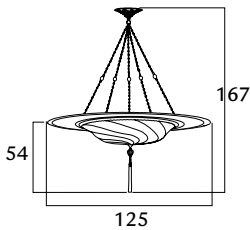

SCUDO SARACENO

large size / metal ring

G 125SGC-1	GC	gold classic
G 125SGC-1	SC	silver classic
G 125SGC-1	GM	gold mosaic
G 125SGC-1	RM	red mosaic

3 x max 100 W
E27 220/240V
E26 110/120V
Also suitable for LED light bulbs

4.096,00
4.096,00
4.096,00
4.096,00

SCUDO SARACENO

large size / metal ring / ceiling