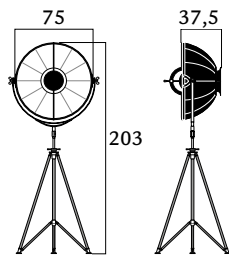

black/gold leaf
black/silver leaf
black/copper leaf
black/white

1 x max 205 W
E27 220/240V
E26 110/120V
Also suitable for LED light bulbs

3.597,00
3.597,00
3.597,00
3.380,00

STUDIO76 - steel stand

- DF76TRA-2141**
- DF76TRA-2122**
- DF76TRA-2132**
- DF76TRA-2342**
- DF76TRA-2322**
- DF76TRA-2332**