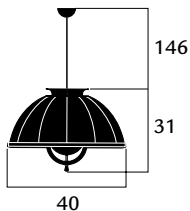

CUPOLA41 - pastel green shade

- **041DFA-V4V**
- **041DFA-V2V**
- **041DFA-V3V**

pastel green/gold leaf
pastel green/silver leaf
pastel green/white

1 x max 70 W
E14 220/240V
E12 110/120V
Also suitable for LED light bulbs

990,00
990,00
800,00

48x46x40