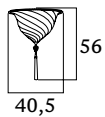

SAMARKANDA ceiling