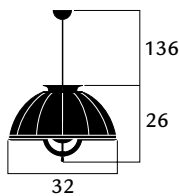

CUPOLA32 - pastel blue shade

032DFA-B4B
032DFA-B2B
032DFA-B3B

pastel blue/gold leaf
pastel blue/silver leaf
pastel blue/white

1 x max 52 W
E14 220/240V
E12 110/120V
Also suitable for LED light bulbs

790,00
790,00
610,00