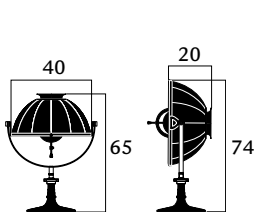

ARMILLA41 - pastel green stand

- **DF41ARM-VV4V**
- **DF41ARM-VV2V**
- **DF41ARM-VV3V**

pastel green/gold leaf
pastel green/silver leaf
pastel green/white

1 x max 70 W
E14 220/240V
E12 110/120V
Also suitable for LED light bulbs

1.290,00
1.290,00
1.100,00