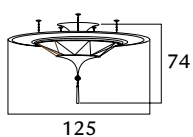

- Geometric
- Herbarium
- Floral
- Plain

 1 x max 75 W
 E27 220/240V
 E26 110/120V
 Also suitable for LED light bulbs

- 2.980,00
- 2.980,00
- 2.980,00
- 2.520,00

SCHEHERAZADE

2 tiers / metal ring

- 125 SHC-1 BG
- 125 SHC-1 GH
- 125 SHC-1 BF
- 125 SHC-3

- Geometric
- Herbarium
- Floral
- Plain

 3 x max 100 W
 E27 220/240V
 E26 110/120V
 Also suitable for LED light bulbs

- 4.614,00
- 4.614,00
- 4.614,00
- 4.154,00

SCHEHERAZADE

2 tiers / metal ring / ceiling

- 125 SHC-2 BG
- 125 SHC-2 GH
- 125 SHC-2 BF
- 125 SHC-4

- Geometric
- Herbarium
- Floral
- Plain

 5 x max 60 W
 E14 220/240V
 E12 110/120V
 Also suitable for LED light bulbs

- 4.847,00
- 4.847,00
- 4.847,00
- 4.387,00