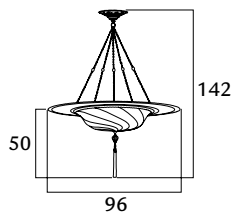

ITEM	CODE	PATTERN	SUGGESTED LIGHT BULBS	PRICE €

SCUDO SARACENO

medium size / metal ring

G 096SAC-1	GC	gold classic
G 096SAC-1	SC	silver classic
G 096SAC-1	WC	white classic
G 096SAC-1	GM	gold mosaic
G 096SAC-1	RM	red mosaic

1 x max 100 W
E27 220/240V
E26 110/120V
Also suitable for LED light bulbs

2.441,00
2.441,00
2.441,00
2.441,00
2.441,00