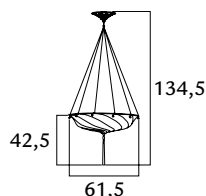

 3 x max 60 W
 E14 220/240V
 E12 110/120V
 Also suitable for LED light bulbs

1.856,00
 1.856,00
 1.578,00

82x82x25

SCUDO SARACENO

medium size

- 062 SA-1 IV-CL** ivory classic
 - 062 SA-1 IV-SE** ivory serpentine
 - 062 SA-3 IV-PL** ivory plain
- Also available in silk colors Ochre (OC), Salmon (SA), Sage grey (SG) and Light Blue (LB)