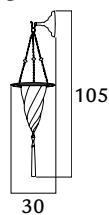

CESENDELLO

metal ring / wall

G 029 CEC-2	GC	gold classic
G 029 CEC-2	SC	silver classic
G 029 CEC-2	WC	white classic
G 029 CEC-2	GM	gold mosaic
G 029 CEC-2	RM	red mosaic

1 x max 60 W
E14 220/240V
E12 110/120V
Also suitable for LED light bulbs

760,00
760,00
760,00
760,00
760,00