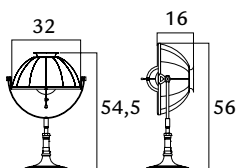

DF32ARM-3342
DF32ARM-3322
DF32ARM-3332

white/gold leaf
white/silver leaf
white/white

1 x max 52 W
E14 220/240V
E12 110/120V
Also suitable for LED light bulbs

1.120,00
1.120,00
940,00

ARMILLA32 - pastel blue stand