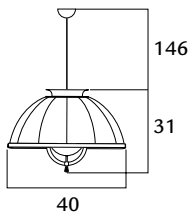

48x46x40

CUPOLA41 - white shade

- 041DFA-342**
- 041DFA-332**
- 041DFA-332**

white/gold leaf
white/silver leaf
white/white

1 x max 70 W
E14 220/240V
E12 110/120V
Also suitable for LED light bulbs

990,00
990,00
800,00