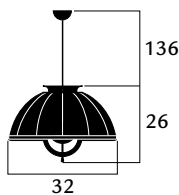

CUPOLA32 - pastel green shade

032DFA-V4V
032DFA-V2V
032DFA-V3V

pastel green/gold leaf
pastel green/silver leaf
pastel green/white

1 x max 52 W
E14 220/240V
E12 110/120V
Also suitable for LED light bulbs

790,00
790,00
610,00