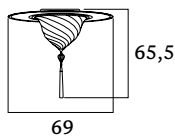

G 069SKC-2	GS	gold serpentine
G 069SKC-2	SS	silver serpentine
G 069SKC-2	WS	white serpentine

3 x max 25 W
E14 220/240V
E12 110/120V
Also suitable for LED light bulbs

1.987,00
1.987,00
1.987,00