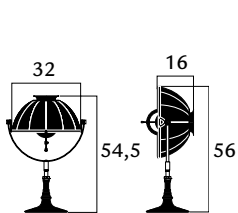

ITEM	CODE	SHADE	SUGGESTED LIGHT BULBS	PRICE €

ARMILLA32 - black stand

DF32ARM-1141
DF32ARM-1121
DF32ARM-1181
DF32ARM-1131

black/gold leaf
black/silver leaf
black/copper leaf
black/white

1 x max 52 W
E14 220/240V
E12 110/120V
Also suitable for LED light bulbs

1.120,00
1.120,00
1.120,00
940,00

ARMILLA32 - white stand