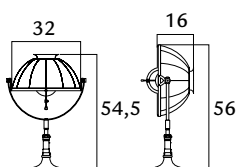

DF32ARM-QQ4Q
DF32ARM-QQ2Q
DF32ARM-QQ3Q

quartz/gold leaf
quartz/silver leaf
quartz/white

1 x max 52 W
E14 220/240V
E12 110/120V
Also suitable for LED light bulbs

1.120,00
1.120,00
940,00