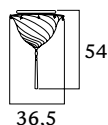

- **037 SK-2 DE** decò
- **037 SK-2 SE** serpentine
- **037 SK-4 PL** plain

3 x max 25 W
E14 220/240V
E12 110/120V
Also suitable for LED light bulbs

1,5 1 41,5x41,5x32,5