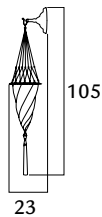

ITEM	CODE	PATTERN	SUGGESTED LIGHT BULBS	PRICE €

CESENDELLO

wall

G 019 CE-2	GC	gold classic
G 019 CE-2	SC	silver classic
G 019 CE-2	WC	white classic
G 019 CE-2	GM	gold mosaic
G 019 CE-2	RM	red mosaic

1 x max 60 W
E14 220/240V
E12 110/120V
Also suitable for LED light bulbs

540,00
540,00
540,00
540,00
540,00

CESENDELLO

applique