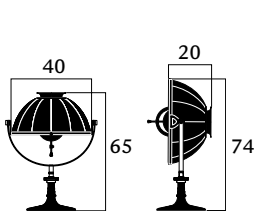

ITEM	CODE	SHADE	SUGGESTED LIGHT BULBS	PRICE €

ARMILLA41 - black stand

- **DF41ARM-1141**
- **DF41ARM-1121**
- **DF41ARM-1181**
- **DF41ARM-1131**

black/gold leaf
black/silver leaf
black/copper leaf
black/white

1 x max 70 W
E14 220/240V
E12 110/120V
Also suitable for LED light bulbs

1.290,00
1.290,00
1.290,00
1.100,00