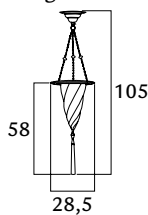

CESENDELLO

metal ring

G 029 CEC-1	GC	gold classic
G 029 CEC-1	SC	silver classic
G 029 CEC-1	WC	white classic
G 029 CEC-1	GM	gold mosaic
G 029 CEC-1	RM	red mosaic

1 x max 60 W
E14 220/240V
E12 110/120V
Also suitable for LED light bulbs

760,00
760,00
760,00
760,00
760,00