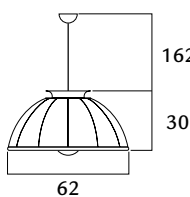

CUPOLA63 - white shade

063DF-342
063DF-322
063DF-332

white/gold leaf
white/silver leaf
white/white

1 x max 70 W
E27 220/240V
E26 110/120V
Also suitable for LED light bulbs

1.380,00
1.380,00
1.077,00