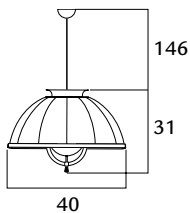

CUPOLA41 - quartz shade

- **041DFA-Q4Q**
- **041DFA-Q2Q**
- **041DFA-Q3Q**

quartz /gold leaf
quartz /silver leaf
quartz /white

1 x max 70 W
E14 220/240V
E12 110/120V
Also suitable for LED light bulbs

990,00
990,00
800,00

48x46x40