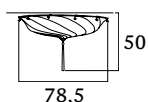

 1 x max 75 W
 E27 220/240V
 E26 110/120V
 Also suitable for LED light bulbs

1.856,00
 1.856,00
 1.578,00

82x82x25

SCUDO SARACENO

large size / ceiling

- 079 SA-2 IV-CL** ivory classic
 - 079 SA-2 IV-SE** ivory serpentine
 - 079 SA-4 IV-PL** ivory plain
- Also available in silk colors Ochre (OC), Salmon (SA), Sage grey (SG) and Light Blue (LB)