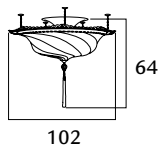

G 102SA-2	GC	gold classic
G 102SA-2	SC	silver classic
G 102SA-2	GM	gold mosaic
G 102SA-2	RM	red mosaic

5 x max 60 W
E14 220/240V
E12 110/120V
Also suitable for LED light bulbs

3.230,00
3.230,00
3.230,00
3.230,00