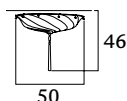

1. **050 SA-2 IV-CL** ivory classic
   - **050 SA-2 IV-SE** ivory serpentine
   - **050 SA-4 IV-PL** ivory plain
2. Also available in silk colors Ochre (OC), Salmon (SA), Sage grey (SG) and Light Blue (LB)

3 x max 40 W
E14 220/240V
E12 110/120V
Also suitable for LED light bulbs

1,7 1 58x58x24