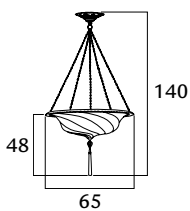

SCUDO SARACENO

medium size

G 065SA-1	GC	gold classic
G 065SA-1	SC	silver classic
G 065SA-1	WC	white classic
G 065SA-1	GM	gold mosaic
G 065SA-1	RM	red mosaic

1 x max 100 W
E27 220/240V
E26 110/120V
Also suitable for LED light bulbs

1.315,00
1.315,00
1.315,00
1.315,00
1.315,00

SCUDO SARACENO

medium size / ceiling