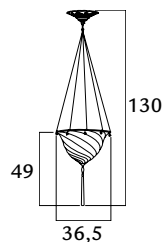

SAMARKANDA

- **037 SK-1 DE** decò
- **037 SK-1 SE** serpentine
- **037 SK-3 PL** plain

1 x max 60 W
E27 220/240V
E26 110/120V
Also suitable for LED light bulbs

1 1 41,5x41,5x32,5

SAMARKANDA

ceiling

- **037 SK-2 DE** decò
- **037 SK-2 SE** serpentine
- **037 SK-4 PL** plain

3 x max 25 W
E14 220/240V
E12 110/120V
Also suitable for LED light bulbs

1,5 1 41,5x41,5x32,5