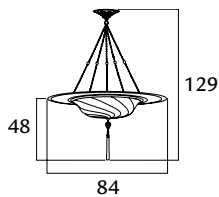

SCUDO SARACENO

small size / metal ring

G 084SAC-1	GC	gold classic
G 084SAC-1	SC	silver classic
G 084SAC-1	WC	white classic
G 084SAC-1	RM	red mosaic

1 x max 100 W
E27 220/240V
E26 110/120V
Also suitable for LED light bulbs

2.128,00
2.128,00
2.128,00
2.128,00