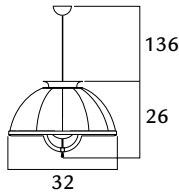

CUPOLA32 - white shade

032DFA-342
032DFA-332
032DFA-332

white/gold leaf
white/silver leaf
white/white

1 x max 52 W
E14 220/240V
E12 110/120V
Also suitable for LED light bulbs

790,00
790,00
610,00