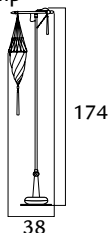

CESENDELLO

floor lamp