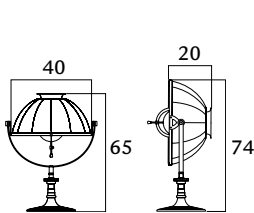

ARMILLA41 - quartz stand

- **DF41ARM-QQ4Q**
- **DF41ARM-QQ2Q**
- **DF41ARM-QQ3Q**

quartz/gold leaf
quartz/silver leaf
quartz/white

1 x max 70 W
E14 220/240V
E12 110/120V
Also suitable for LED light bulbs

1.290,00
1.290,00
1.100,00