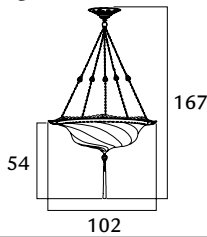

ITEM	CODE	PATTERN	SUGGESTED LIGHT BULBS	PRICE €

SCUDO SARACENO

large size

G 102SA-1	GC	gold classic
G 102SA-1	SC	silver classic
G 102SA-1	GM	gold mosaic
G 102SA-1	RM	red mosaic

3 x max 100 W
E27 220/240V
E26 110/120V
Also suitable for LED light bulbs

2.980,00
2.980,00
2.980,00
2.980,00

SCUDO SARACENO

large size / ceiling