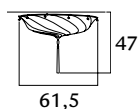

 1 x max 75 W
 E27 220/240V
 E26 110/120V
 Also suitable for LED light bulbs

1.515,00
 1.515,00
 1.288,00

70x70x26

SCUDO SARACENO

medium size / ceiling

- 062 SA-2 IV-CL** ivory classic
 - 062 SA-2 IV-SE** ivory serpentine
 - 062 SA-4 IV-PL** ivory plain
- Also available in silk colors Ochre (OC), Salmon (SA), Sage grey (SG) and Light Blue (LB)