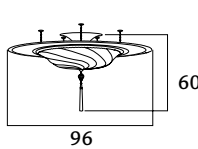

SCUDO SARACENO

medium size / metal ring / ceiling

G 096SAC-2	GC	gold classic
G 096SAC-2	SC	silver classic
G 096SAC-2	WC	white classic
G 096SAC-2	GM	gold mosaic
G 096SAC-2	RM	red mosaic

5 x max 60 W
E14 220/240V
E12 110/120V
Also suitable for LED light bulbs

2.706,00
2.706,00
2.706,00
2.706,00
2.706,00