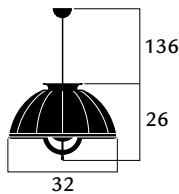

ITEM	CODE	SHADE	SUGGESTED LIGHT BULBS	PRICE €

CUPOLA32 - black shade

032DFA-141
032DFA-121
032DFA-181
032DFA-132

black/gold leaf
black/silver leaf
black/copper
black/white

1 x max 52 W
E14 220/240V
E12 110/120V
Also suitable for LED light bulbs

790,00
790,00
790,00
610,00