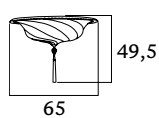

G 065SA-2	GC	gold classic
G 065SA-2	SC	silver classic
G 065SA-2	WC	white classic
G 065SA-2	GM	gold mosaic
G 065SA-2	RM	red mosaic

3 x max 40 W
E14 220/240V
E12 110/120V
Also suitable for LED light bulbs

1.580,00
1.580,00
1.580,00
1.580,00
1.580,00