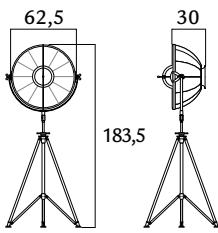

ITEM	CODE	SHADE	SUGGESTED LIGHT BULBS	PRICE €

STUDIO63 - white stand

DF63TRA-3342
DF63TRA-3322
DF63TRA-3332

white/gold leaf
white/silver leaf
white/white

1 x max 205 W
E27 220/240V
E26 110/120V
Also suitable for LED light bulbs

3.230,00
3.230,00
3.013,00