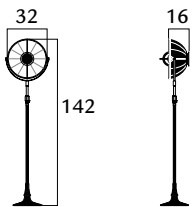

ATELIER32 - antique red stand

DF32STA-RR4R
DF32STA-RR2R
DF32STA-RR3R

antique red/gold leaf
antique red/silver leaf
antique red/white

1 x max 52 W
E14 220/240V
E12 110/120V
Also suitable for LED light bulbs

1.390,00
1.390,00
1.150,00

46x46x70
95x9x9