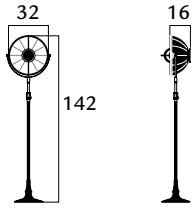

ATELIER32 - pastel green stand

DF32STA-VV4V
DF32STA-VV2V
DF32STA-VV3V

pastel green/gold leaf
pastel green/silver leaf
pastel green/white

1 x max 52 W
E14 220/240V
E12 110/120V
Also suitable for LED light bulbs

1.390,00
1.390,00
1.150,00

46x46x60
80x9x9