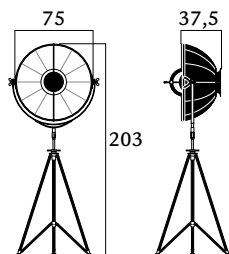

STUDIO76 - brown stand

- **DF76TRA-9949**
- **DF76TRA-9929**
- **DF76TRA-9919**

brown/gold leaf
brown/silver leaf
brown/black leaf

1 x max 205 W
E27 220/240V
E26 110/120V
Also suitable for LED light bulbs

3.597,00
3.597,00
3.597,00