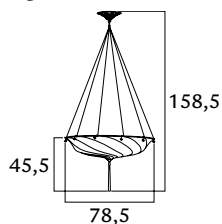

ITEM	CODE	PATTERN	SUGGESTED LIGHT BULBS	PRICE €

SCUDO SARACENO

large size

1. **079 SA-1 IV-CL** ivory classic
   - **079 SA-1 IV-SE** ivory serpentine
   - **079 SA-3 IV-PL** ivory plain
2. Also available in silk colors Ochre (OC), Salmon (SA), Sage grey (SG) and Light Blue (LB)

1 x max 75 W
E27 220/240V
E26 110/120V
Also suitable for LED light bulbs

1.856,00
1.856,00
1.578,00

82x82x25

SCUDO SARACENO

large size / ceiling

1. **079 SA-2 IV-CL** ivory classic
   - **079 SA-2 IV-SE** ivory serpentine
   - **079 SA-4 IV-PL** ivory plain
2. Also available in silk colors Ochre (OC), Salmon (SA), Sage grey (SG) and Light Blue (LB)

3 x max 60 W
E14 220/240V
E12 110/120V
Also suitable for LED light bulbs

1.856,00
1.856,00
1.578,00

82x82x25