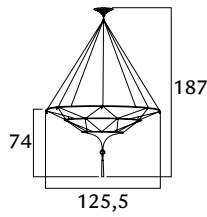

ITEM	CODE	PATTERN	SUGGESTED LIGHT BULBS	PRICE €

SCHEHERAZADE

- 126 SH-1 BG
- 126 SH-1 GH
- 126 SH-1 BF
- 126 SH-3

- Geometric
- Herbarium
- Floral
- Plain

4 x max 100 W
E27 220/240V
E26 110/120V
Also suitable for LED light bulbs

- 5.200,00
- 5.200,00
- 5.200,00
- 4.400,00

SCHEHERAZADE

ceiling