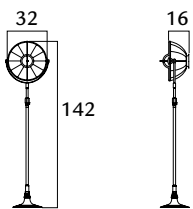

ATELIER32 - quartz stand

DF32STA-QQ4Q
DF32STA-QQ2Q
DF32STA-QQ3Q

quartz/gold leaf
quartz/silver leaf
quartz/white

1 x max 52 W
E14 220/240V
E12 110/120V
Also suitable for LED light bulbs

1.390,00
1.390,00
1.150,00

46x46x60
80x9x9