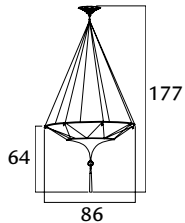

- Geometric
- Herbarium
- Floral
- Plain

 4 x max 100 W
 E27 220/240V
 E26 110/120V
 Also suitable for LED light bulbs

- 5.200,00
- 5.200,00
- 5.200,00
- 4.400,00

SCHEHERAZADE

ceiling

- 126 SH-2 BG
- 126 SH-2 GH
- 126 SH-2 BF
- 126 SH-4

- Geometric
- Herbarium
- Floral
- Plain

 1 x max 100 W
 E27 220/240V
 E26 110/120V
 Also suitable for LED light bulbs

- 5.200,00
- 5.200,00
- 5.200,00
- 4.400,00

SCHEHERAZADE

2 tiers

- 086 SH-1 BG
- 086 SH-1 GH
- 086 SH-1 BF
- 086 SH-3

- Geometric
- Herbarium
- Floral
- Plain

 1 x max 100 W
 E27 220/240V
 E26 110/120V
 Also suitable for LED light bulbs

- 2.980,00
- 2.980,00
- 2.980,00
- 2.520,00

SCHEHERAZADE

2 tiers / ceiling

- 086 SH-2 BG
- 086 SH-2 GH
- 086 SH-2 BF
- 086 SH-4

- Geometric
- Herbarium
- Floral
- Plain

 1 x max 75 W
 E27 220/240V
 E26 110/120V
 Also suitable for LED light bulbs

- 2.980,00
- 2.980,00
- 2.980,00
- 2.520,00

SCHEHERAZADE

2 tiers / metal ring

- 125 SHC-1 BG
- 125 SHC-1 GH
- 125 SHC-1 BF
- 125 SHC-3