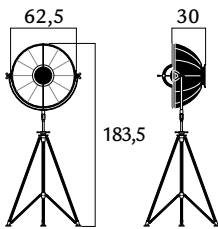

STUDIO63 - brown stand

DF63TRA-9949
DF63TRA-9929
DF63TRA-9919

brown/gold leaf
brown/silver leaf
brown/black leaf

1 x max 205 W
E27 220/240V
E26 110/120V
Also suitable for LED light bulbs

3.230,00
3.230,00
3.230,00