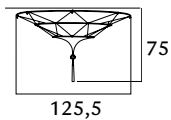

- Geometric
- Herbarium
- Floral
- Plain

 4 x max 100 W
 E27 220/240V
 E26 110/120V
 Also suitable for LED light bulbs

- 5.200,00
- 5.200,00
- 5.200,00
- 4.400,00

SCHEHERAZADE

ceiling

- 126 SH-2 BG
- 126 SH-2 GH
- 126 SH-2 BF
- 126 SH-4

- Geometric
- Herbarium
- Floral
- Plain

 1 x max 100 W
 E27 220/240V
 E26 110/120V
 Also suitable for LED light bulbs

- 5.200,00
- 5.200,00
- 5.200,00
- 4.400,00

SCHEHERAZADE

2 tiers

- 086 SH-1 BG
- 086 SH-1 GH
- 086 SH-1 BF
- 086 SH-3