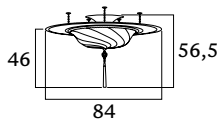

1. **084 SAC-2 IV-CL** ivory classic
   - **084 SAC-2 IV-SE** ivory serpentine
   - **084 SAC-4 IV-PL** ivory plain
2. Also available in silk colors Ochre (OC), Salmon (SA), Sage grey (SG) and Light Blue (LB)

1 x max 60 W
E27 220/240V
E26 110/120V
Also suitable for LED light bulbs

4,2 2 58x58x24 94x92x14