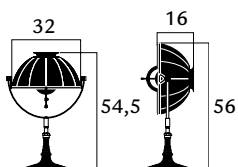

DF32ARM-RR4R
DF32ARM-RR2R
DF32ARM-RR3R

antique red/gold leaf
antique red/silver leaf
antique red/white

1 x max 52 W
E14 220/240V
E12 110/120V
Also suitable for LED light bulbs

1.120,00
1.120,00
940,00

ARMILLA32 - quartz stand