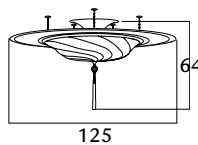

G 125SGC-2	GC	gold classic
G 125SGC-2	SC	silver classic
G 125SGC-2	GM	gold mosaic
G 125SGC-2	RM	red mosaic

5 x max 60 W
E14 220/240V
E12 110/120V
Also suitable for LED light bulbs

4.346,00
4.346,00
4.346,00
4.346,00