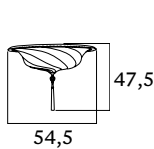

SCUDO SARACENO

small size / ceiling

G 055SA-2	GC	gold classic
G 055SA-2	SC	silver classic
G 055SA-2	WC	white classic
G 055SA-2	RM	red mosaic

3 x max 40 W
E14 220/240V
E12 110/120V
Also suitable for LED light bulbs

1.350,00
1.350,00
1.350,00
1.350,00