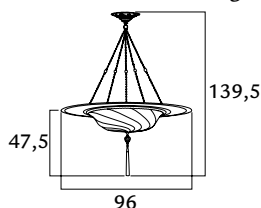

 3 x max 40 W
 E14 220/240V
 E12 110/120V
 Also suitable for LED light bulbs

1.515,00
 1.515,00
 1.288,00

70x70x26

SCUDO SARACENO

medium size / metal ring

- 096 SAC-1 IV-CL** ivory classic
 - 096 SAC-1 IV-SE** ivory serpentine
 - 096 SAC-3 IV-PL** ivory plain
- Also available in silk colors Ochre (OC), Salmon (SA), Sage grey (SG) and Light Blue (LB)