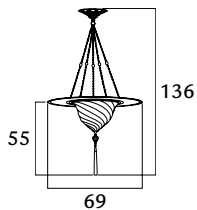

SAMARKANDA metal ring

G 069SKC-1	GS	gold serpentine
G 069SKC-1	SS	silver serpentine
G 069SKC-1	WS	white serpentine

1 x max 100 W
E27 220/240V
E26 110/120V
Also suitable for LED light bulbs

1.867,00
1.867,00
1.867,00

SAMARKANDA metal ring / ceiling