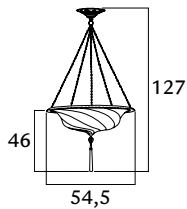

SCUDO SARACENO

small size

G 055SA-1	GC	gold classic
G 055SA-1	SC	silver classic
G 055SA-1	WC	white classic
G 055SA-1	RM	red mosaic

1 x max 100 W
E27 220/240V
E26 110/120V
Also suitable for LED light bulbs

1.120,00
1.120,00
1.120,00
1.120,00