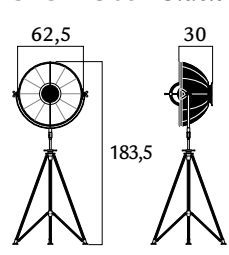

STUDIO63 - black stand

- **DF63TRA-1141**
- **DF63TRA-1121**
- **DF63TRA-1181**
- **DF63TRA-1132**

black/gold leaf
black/silver leaf
black/copper leaf
black/white

1 x max 205 W
E27 220/240V
E26 110/120V
Also suitable for LED light bulbs

3.230,00
3.230,00
3.230,00
3.013,00