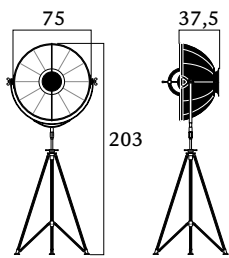

ITEM	CODE	SHADE	SUGGESTED LIGHT BULBS	PRICE €

STUDIO76 - black stand

- **DF76TRA-1141**
- **DF76TRA-1121**
- **DF76TRA-1181**
- **DF76TRA-1132**

black/gold leaf
black/silver leaf
black/copper leaf
black/white

1 x max 205 W
E27 220/240V
E26 110/120V
Also suitable for LED light bulbs

3.597,00
3.597,00
3.597,00
3.380,00