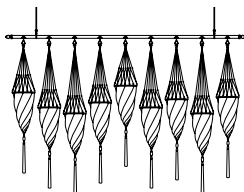

Available with Wall or Ceiling attachments

 3 x max 25 W
 4 x max 25 W
 5 x max 25 W
 E14 220/240V
 E12 110/120V
 Also suitable for LED light bulbs

1.958,00
2.610,00
3.263,00

CESENDELLO

on a rod

- AF 017-6 IV-CL** ivory classic
- AF 017-7 IV-CL** ivory classic
- AF 017-8 IV-CL** ivory classic
- AF 017-9 IV-CL** ivory classic