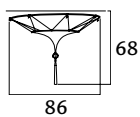

- Geometric
- Herbarium
- Floral
- Plain

 1 x max 100 W
 E27 220/240V
 E26 110/120V
 Also suitable for LED light bulbs

- 2.980,00
- 2.980,00
- 2.980,00
- 2.520,00

SCHEHERAZADE

2 tiers / ceiling

- 086 SH-2 BG
- 086 SH-2 GH
- 086 SH-2 BF
- 086 SH-4

- Geometric
- Herbarium
- Floral
- Plain

 1 x max 75 W
 E27 220/240V
 E26 110/120V
 Also suitable for LED light bulbs

- 2.980,00
- 2.980,00
- 2.980,00
- 2.520,00

SCHEHERAZADE

2 tiers / metal ring

- 125 SHC-1 BG
- 125 SHC-1 GH
- 125 SHC-1 BF
- 125 SHC-3