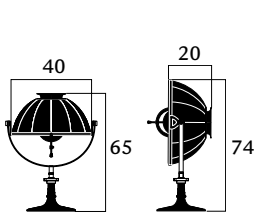

ARMILLA41 - antique red stand

- **DF41ARM-RR4R**
- **DF41ARM-RR2R**
- **DF41ARM-RR3R**

antique red/gold leaf
antique red/silver leaf
antique red/white

1 x max 70 W
E14 220/240V
E12 110/120V
Also suitable for LED light bulbs

1.290,00
1.290,00
1.100,00