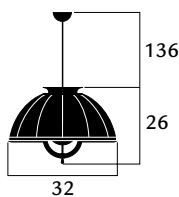

CUPOLA32 - antique red shade

032DFA-R4R
032DFA-R2R
032DFA-R3R

antique red/gold leaf
antique red/silver leaf
antique red/white

1 x max 52 W
E14 220/240V
E12 110/120V
Also suitable for LED light bulbs

790,00
790,00
610,00