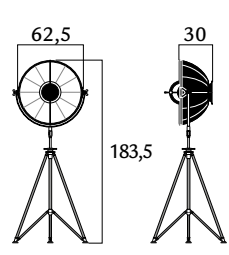

STUDIO63 - steel stand

- **DF63TRA-2141**
- **DF63TRA-2122**
- **DF63TRA-2132**
- **DF63TRA-2342**
- **DF63TRA-2322**
- **DF63TRA-2332**

black/gold leaf
black/silver leaf
black/white
white/gold leaf
white/silver leaf
white/white

1 x max 205 W
E27 220/240V
E26 110/120V
Also suitable for LED light bulbs

3.230,00
3.230,00
3.013,00
3.230,00
3.230,00
3.013,00