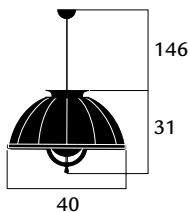

CUPOLA41 - pastel blue shade

- **041DFA-B4B**
- **041DFA-B2B**
- **041DFA-B3B**

pastel blue/gold leaf
pastel blue/silver leaf
pastel blue/white

1 x max 70 W
E14 220/240V
E12 110/120V
Also suitable for LED light bulbs

990,00
990,00
800,00

48x46x40