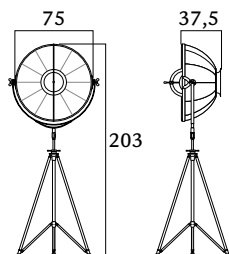

STUDIO76 - white stand

- **DF76TRA-3342**
- **DF76TRA-3322**
- **DF76TRA-3382**
- **DF76TRA-3332**

white/gold leaf
white/silver leaf
white/copper leaf
white/white

1 x max 205 W
E27 220/240V
E26 110/120V
Also suitable for LED light bulbs

3.597,00
3.597,00
3.597,00
3.380,00