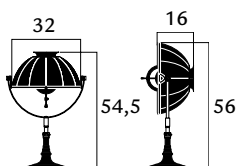

DF32ARM-BB4B
DF32ARM-BB2B
DF32ARM-BB3B

pastel blue/gold leaf
pastel blue/silver leaf
pastel blue/white

1 x max 52 W
E14 220/240V
E12 110/120V
Also suitable for LED light bulbs

1.120,00
1.120,00
940,00

ARMILLA32 - pastel green stand