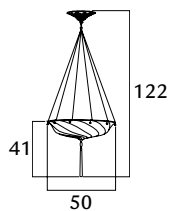

ITEM	CODE	PATTERN	SUGGESTED LIGHT BULBS	PRICE €

SCUDO SARACENO

small size

1. **050 SA-1 IV-CL** ivory classic
   - **050 SA-1 IV-SE** ivory serpentine
   - **050 SA-3 IV-PL** ivory plain
2. Also available in silk colors Ochre (OC), Salmon (SA), Sage grey (SG) and Light Blue (LB)

1 x max 60 W
E27 220/240V
E26 110/120V
Also suitable for LED light bulbs

1,2 1 58x58x24

SCUDO SARACENO

small size / ceiling

1. **050 SA-2 IV-CL** ivory classic
   - **050 SA-2 IV-SE** ivory serpentine
   - **050 SA-4 IV-PL** ivory plain
2. Also available in silk colors Ochre (OC), Salmon (SA), Sage grey (SG) and Light Blue (LB)

3 x max 40 W
E14 220/240V
E12 110/120V
Also suitable for LED light bulbs

1,7 1 58x58x24