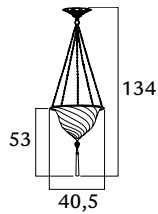

ITEM	CODE	PATTERN	SUGGESTED LIGHT BULBS	PRICE €

SAMARKANDA

G 041SK-1	GS	gold serpentine
G 041SK-1	SS	silver serpentine
G 041SK-1	WS	white serpentine

1 x max 100 W
E27 220/240V
E26 110/120V
Also suitable for LED light bulbs

1.100,00
1.100,00
1.100,00

SAMARKANDA ceiling

G 041SK-2	GS	gold serpentine
G 041SK-2	SS	silver serpentine
G 041SK-2	WS	white serpentine

3 x max 25 W
E14 220/240V
E12 110/120V
Also suitable for LED light bulbs

1.220,00
1.220,00
1.220,00