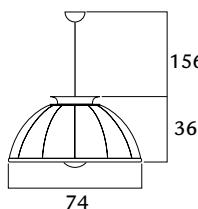

CUPOLA76 - black shade

076DF-141
076DF-122
076DF-132

black/gold leaf
black/silver leaf
black/white

1 x max 70 W
E27 220/240V
E26 110/120V
Also suitable for LED light bulbs

1.750,00
1.750,00
1.444,00

CUPOLA76 - white shade