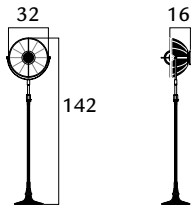

ITEM	CODE	SHADE	SUGGESTED LIGHT BULBS	PRICE €

ATELIER32 - pastel blue stand

DF32STA-BB4B
DF32STA-BB2B
DF32STA-BB3B

pastel blue/gold leaf
pastel blue/silver leaf
pastel blue/white

1 x max 52 W
E14 220/240V
E12 110/120V
Also suitable for LED light bulbs

1.390,00
1.390,00
1.150,00

46x46x60
80x9x9