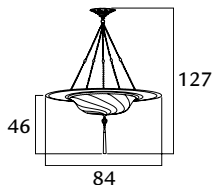

SCUDO SARACENO

small size / metal ring

1. **084 SAC-1 IV-CL** ivory classic
   - **084 SAC-1 IV-SE** ivory serpentine
   - **084 SAC-3 IV-PL** ivory plain
2. Also available in silk colors Ochre (OC), Salmon (SA), Sage grey (SG) and Light Blue (LB)

1 x max 60 W
E27 220/240V
E26 110/120V
Also suitable for LED light bulbs

4,2 2 58x58x24 94x92x14

SCUDO SARACENO

small size / metal ring / ceiling