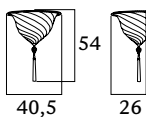

SAMARKANDA applique

G 041AP-1	GS	gold serpentine
G 041AP-1	SS	silver serpentine
G 041AP-1	WS	white serpentine

1 x max 75 W
E27 220/240V
E26 110/120V
Also suitable for LED light bulbs

1.100,00
1.100,00
1.100,00