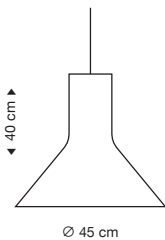

Secto Small 4201
Pendant lamp

birch
white
black
580 €

walnut
630 €

Incl. light source
Standard cable length: 150 cm
With a longer cable at extra cost.

Magnum 4202
Pendant lamp

birch
white
black
1590 €

walnut
1710 €

Incl. light source
Standard cable length: 200 cm
With a longer cable at extra cost.

Puncto 4203
Pendant lamp

birch
white
black
630 €

walnut
680 €

Incl. light source
Standard cable length: 150 cm
With a longer cable at extra cost.