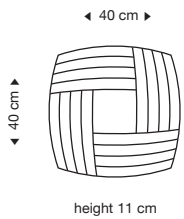

Kuulto Small 9101
Ceiling lamp

birch white black	walnut	incl. light source
1030 €	1050 €