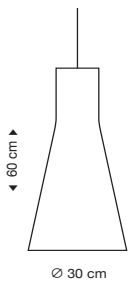

Secto DESIGN

Alle Preise zzgl. ges. MwSt.

1 NOVEMBER 2022

Germany

Secto 4200
Pendant lamp

birch
white
black
625 €

walnut
675 €

incl. light source
Standard cable length: 150 cm
With a longer cable at extra cost.

Secto Small 4201
Pendant lamp

birch
white
black
580 €

walnut
630 €

Incl. light source
Standard cable length: 150 cm
With a longer cable at extra cost.

Magnum 4202
Pendant lamp

birch
white
black
1590 €

walnut
1710 €

Incl. light source
Standard cable length: 200 cm
With a longer cable at extra cost.

Puncto 4203
Pendant lamp

birch
white
black
630 €

walnut
680 €

Incl. light source
Standard cable length: 150 cm
With a longer cable at extra cost.

Incl. light source
Standard cable length: 150 cm
With a longer cable at extra cost.

Victo Small 4251
Pendant lamp

birch
white
black
785 €

walnut
835 €

Incl. light source
Standard cable length: 150 cm
With a longer cable at extra cost.