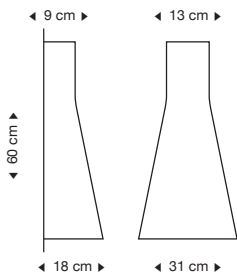

Secto 4210
Floor lamp

birch
white
black
1030 €

walnut
1070 €

incl. light source
Standard cable length: 230 cm

Secto 4220
Table lamp

birch
white
black
795 €

walnut
845 €

incl. light source
Standard cable length: 220 cm

Secto 4230
Wall lamp

birch
white
black
465 €

walnut
515 €

Incl. light source
Standard cable length: 230 cm
Also available with direct wall mounting.

Secto Small 4231
Wall lamp

birch
white
black
465 €

walnut
515 €