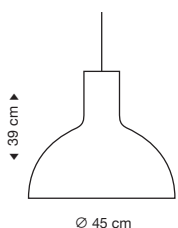

Incl. light source
Standard cable length: 230 cm
Also available with direct wall mounting.

Octo 4240
Pendant lamp

birch
white
black
950 €

walnut
1000 €

Incl. light source
Standard cable length: 150 cm
With a longer cable at extra cost.

Octo Small 4241
Pendant lamp

birch
white
black
860 €

walnut
910 €

Incl. light source
Standard cable length: 150 cm
With a longer cable at extra cost.

Victo 4250
Pendant lamp

birch
white
black
910 €

walnut
960 €

Incl. light source
Standard cable length: 150 cm
With a longer cable at extra cost.

Victo Small 4251
Pendant lamp

birch
white
black
785 €

walnut
835 €

Incl. light source
Standard cable length: 150 cm
With a longer cable at extra cost.