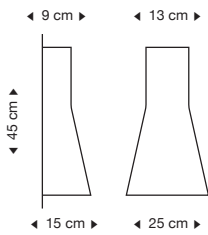

Secto 4210
Floor lamp

birch
white
black
1030 €

walnut
1070 €

incl. light source
Standard cable length: 230 cm

Secto 4220
Table lamp

birch
white
black
795 €

walnut
845 €

incl. light source
Standard cable length: 220 cm

Secto 4230
Wall lamp

birch
white
black
465 €

walnut
515 €

Incl. light source
Standard cable length: 230 cm
Also available with direct wall mounting.

Secto Small 4231
Wall lamp

birch
white
black
465 €

walnut
515 €