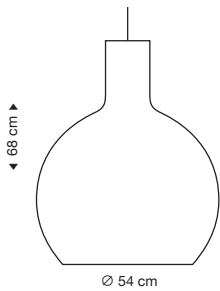

Incl. light source
Standard cable length: 200 cm
With a longer cable at extra cost.

Puncto 4203
Pendant lamp

birch
white
black
630 €

walnut
680 €

Incl. light source
Standard cable length: 150 cm
With a longer cable at extra cost.

Secto 4210
Floor lamp

birch
white
black
1030 €

walnut
1070 €

incl. light source
Standard cable length: 230 cm

Secto 4220
Table lamp

birch
white
black
795 €

walnut
845 €

incl. light source
Standard cable length: 220 cm

Secto 4230
Wall lamp

birch
white
black
465 €

walnut
515 €

Incl. light source
Standard cable length: 230 cm
Also available with direct wall mounting.

Secto Small 4231
Wall lamp

birch
white
black
465 €

walnut
515 €

Incl. light source
Standard cable length: 230 cm
Also available with direct wall mounting.

Octo 4240
Pendant lamp

birch
white
black
950 €

walnut
1000 €

Incl. light source
Standard cable length: 150 cm
With a longer cable at extra cost.