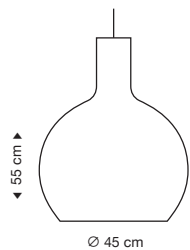

Secto 4230
Wall lamp

birch
white
black
465 €

walnut
515 €

Incl. light source
Standard cable length: 230 cm
Also available with direct wall mounting.

Secto Small 4231
Wall lamp

birch
white
black
465 €

walnut
515 €

Incl. light source
Standard cable length: 230 cm
Also available with direct wall mounting.

Octo 4240
Pendant lamp

birch
white
black
950 €

walnut
1000 €

Incl. light source
Standard cable length: 150 cm
With a longer cable at extra cost.

Incl. light source
Standard cable length: 150 cm
With a longer cable at extra cost.

Victo Small 4251
Pendant lamp

birch
white
black
785 €

walnut
835 €

Incl. light source
Standard cable length: 150 cm
With a longer cable at extra cost.