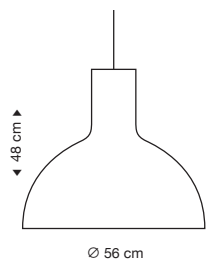

Victo 4250
Pendant lamp

birch
white
black
910 €

walnut
960 €

Incl. light source
Standard cable length: 150 cm
With a longer cable at extra cost.