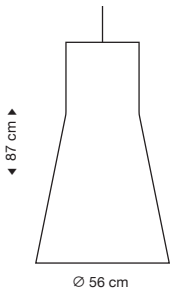

Secto DESIGN

Alle Preise zzgl. ges. MwSt.

1 NOVEMBER 2022

Germany

Secto 4200
Pendant lamp

birch
white
black
625 €

walnut
675 €

incl. light source
Standard cable length: 150 cm
With a longer cable at extra cost.

Secto Small 4201
Pendant lamp

birch
white
black
580 €

walnut
630 €

Incl. light source
Standard cable length: 150 cm
With a longer cable at extra cost.

Magnum 4202
Pendant lamp

birch
white
black
1590 €

walnut
1710 €

Incl. light source
Standard cable length: 200 cm
With a longer cable at extra cost.

Puncto 4203
Pendant lamp

birch
white
black
630 €

walnut
680 €

Incl. light source
Standard cable length: 150 cm
With a longer cable at extra cost.

Incl. light source
Standard cable length: 230 cm
Also available with direct wall mounting.

Octo 4240
Pendant lamp

birch
white
black
950 €

walnut
1000 €

Incl. light source
Standard cable length: 150 cm
With a longer cable at extra cost.