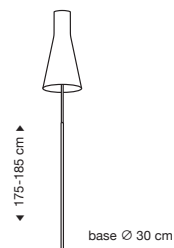

Incl. light source
Standard cable length: 200 cm
With a longer cable at extra cost.

Puncto 4203
Pendant lamp

birch
white
black
630 €

walnut
680 €

Incl. light source
Standard cable length: 150 cm
With a longer cable at extra cost.

Secto 4210
Floor lamp

birch
white
black
1030 €

walnut
1070 €

incl. light source
Standard cable length: 230 cm

Secto 4220
Table lamp

birch
white
black
795 €

walnut
845 €

incl. light source
Standard cable length: 220 cm

Secto 4230
Wall lamp

birch
white
black
465 €

walnut
515 €

Incl. light source
Standard cable length: 230 cm
Also available with direct wall mounting.

Secto Small 4231
Wall lamp

birch
white
black
465 €

walnut
515 €

Incl. light source
Standard cable length: 230 cm
Also available with direct wall mounting.

Octo 4240
Pendant lamp

birch
white
black
950 €

walnut
1000 €

Incl. light source
Standard cable length: 150 cm
With a longer cable at extra cost.