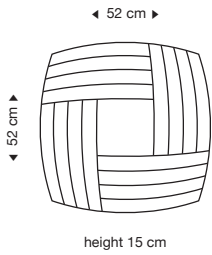

Kuulto 9100
Ceiling lamp

birch white black	walnut	incl. light source
1270 €	1295 €