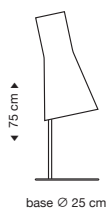

Secto Small 4201
Pendant lamp

birch
white
black
580 €

walnut
630 €

Incl. light source
Standard cable length: 150 cm
With a longer cable at extra cost.

Magnum 4202
Pendant lamp

birch
white
black
1590 €

walnut
1710 €

Incl. light source
Standard cable length: 200 cm
With a longer cable at extra cost.

Puncto 4203
Pendant lamp

birch
white
black
630 €

walnut
680 €

Incl. light source
Standard cable length: 150 cm
With a longer cable at extra cost.

Secto 4210
Floor lamp

birch
white
black
1030 €

walnut
1070 €

incl. light source
Standard cable length: 230 cm

Secto 4220
Table lamp

birch
white
black
795 €

walnut
845 €

incl. light source
Standard cable length: 220 cm

Incl. light source
Standard cable length: 230 cm
Also available with direct wall mounting.

Octo 4240
Pendant lamp

birch
white
black
950 €

walnut
1000 €

Incl. light source
Standard cable length: 150 cm
With a longer cable at extra cost.