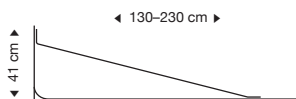

Varsi 1000
Suspension arm

white black	Ordered together with a pendant. Pendant not included in the price. Standard cable length: 800 cm
715 €