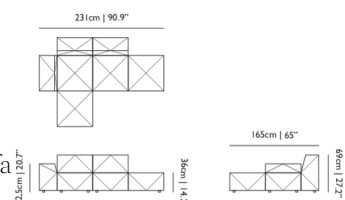

Model: **CHAISE LONGUE LEFT**

BFF SOFA CHAISE LONGUE LEFT JUSTO, BAZALT

BFF Chaise Longue CL01 Justo, Bazalt	8718282746104	€ 2.924	In stock
BFF Double element DE08 Justo, Bazalt	8718282747118	€ 2.354	In stock
complete		€ 5.278	

BFF SOFA CHAISE LONGUE LEFT VESPER, SILVER

BFF Chaise Longue CL01 Vesper, Silver	8718282741079	€ 2.924	In stock
BFF Double element DE08 Vesper, Silver	8718282741086	€ 2.354	In stock
complete		€ 5.278	

MATERIAL DESCRIPTION

Wooden frame, steel springs, foam.

ADDITIONAL

A modular sofa system that will befriend any interior. Design your own BFF Sofa and find out exact measurements with our configurator: <https://www.mooodi.com/bff-sofa>