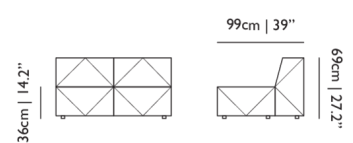

**OUTDOOR USE**

No

**SEAT HEIGHT**

36cm | 14.2"

**SEAT WIDTH**

135cm | 53.1"

**SEATING CAPACITY**

2