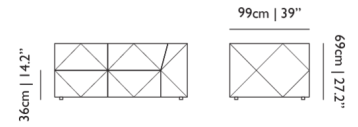

SEATING CAPACITY

2