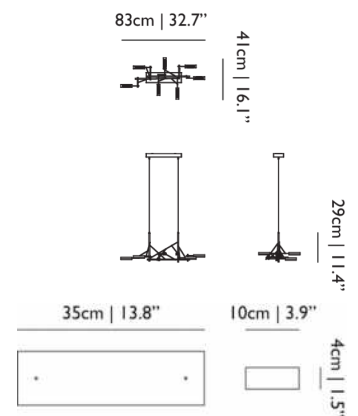

DIMMING & LIGHTING CONTROL

Mains, Trailing edge, Reverse phase