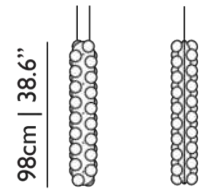

MATERIAL DESCRIPTION

HIPS housing, PMMA light guide, glass bulbs.

ADDITIONAL

The Proplight is available in two colour temperatures: 2000K or 2700K.

OUTDOOR USE

No

LIGHTSOURCE INCLUDED

Yes

NUMBER OF LIGHTSOURCES

36

INPUT VOLTAGE

110-240V

MAX POWER CONSUMPTION

21W

LAMPHOLDER

LED (Solid state)

CABLE COLOUR

Transparent with tinned cores

CABLE LENGTH

400cm | 157.5"; 1000cm | 393.7"

CANOPY

Pebble II White, ABS

CRI

80

LIGHT OUTPUT

1600 lm

DIMMING & LIGHTING CONTROL

Mains, Trailing edge, Reverse phase

18cm | 7.1"

17cm | 6.7"

16cm | 6.3"

8cm | 3.2"

Model: ROUND DOUBLE

Prop light, Round Double 2000K

8718282294155

€ 4.474 In stock

Prop light, Round Double 2700K

8718282294162

€ 4.474 In stock

MATERIAL DESCRIPTION

HIPS housing, PMMA light guide, glass bulbs.

ADDITIONAL

The Proplight is available in two colour temperatures: 2000K or 2700K.

OUTDOOR USE

No

LIGHTSOURCE INCLUDED

Yes

NUMBER OF LIGHTSOURCES

96

INPUT VOLTAGE

110-240V

MAX POWER CONSUMPTION

41W

LAMPHOLDER

LED (Solid state)

CABLE COLOUR

Transparent with tinned cores

CABLE LENGTH

400cm | 157.5"

CANOPY

Pebble II White, ABS

CRI

80

LIGHT OUTPUT

1936 lm