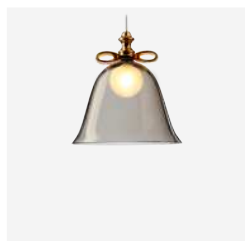

Bell Lamp

MARCEL WANDERS STUDIO, 2012

"Ting!" is the thing, as there is no gathering without loved ones to gather with. The Bell Lamp represents a very early and essential form of communication, generating a welcoming ring that brings people together for festivities and congregations. With a bottle of champagne and a pile of fruits, the table is decked.

Model: SMALL

Bell Lamp S, white-transparent	8718282297699	€ 560	In stock
Bell Lamp S, white-white	8718282297705	€ 560	In stock
Bell Lamp S, white-smoke	8718282297729	€ 568	In stock
Bell Lamp S, gold-smoke	8718282297767	€ 667	In stock
Bell Lamp S, gold-transparent	8718282297736	€ 667	In stock
Bell Lamp S, gold-white	8718282297743	€ 667	In stock
Bell lamp S, white-smoke, 10 MTR CABLE	8718282298023	€ 657	10W
Bell Lamp S, gold-transp. 10 MTR CABLE	8718282297613	€ 738	10W
Bell Lamp S, gold-white 10 MTR CABLE	8718282297644	€ 738	10W
Bell Lamp S, gold-smoke 10 MTR CABLE	8718282297620	€ 757	10W

MATERIAL DESCRIPTION

Mouth blown glass, ceramic bow.

OUTDOOR USE

No

NUMBER OF LIGHTSOURCES

1

INPUT VOLTAGE

240V

MAX POWER CONSUMPTION

60W

LAMPHOLDER

G9

CABLE COLOUR

Transparent with tinned cores

CABLE LENGTH

400cm | 157.5"; 1000cm | 393.7"

CANOPY

Bell Lamp Gold Canopy Gold; Bell Lamp Gold Canopy

DIMMING & LIGHTING CONTROL

Mains dimmable with compatible light source

22cm | 8.6"

14cm | 5.5"

23cm | 9"

14cm | 5.5"

7cm | 2.8"

Model: LARGE

Bell Lamp, white-smoke	8718282298269	€ 873	In stock
Bell Lamp, white-transparent	8718282297781	€ 873	In stock
Bell Lamp, white-white	8718282297774	€ 873	In stock
Bell Lamp, gold-smoke	8718282297835	€ 1.003	In stock
Bell Lamp, gold-white	8718282297811	€ 1.003	In stock
Bell Lamp, gold-transparent	8718282297804	€ 1.018	In stock
Bell Lamp, gold-smoke 10 MTR CABLE	8718282297682	€ 1.096	10W
Bell Lamp, gold-transparent, 10 MTR CABLE	8718282297651	€ 1.096	10W