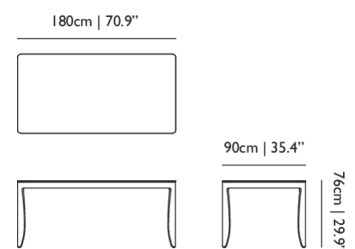

Liberty Table

ATELIER VAN LIESHOUT, 2018

The Liberty table, designed by Atelier Van Lieshout, is a typical example of artwork turned into a design object, just like the earlier released Liberty Lounger. With the Liberty Table, Atelier Van Lieshout continues to address the New Tribal Labyrinth and "Arts and Crafts" movement with traditional craftsmanship and using simple forms.

Model: **LIBERTY TABLE**

Liberty Table

8718282198910

€ 8.210 In stock

MATERIAL DESCRIPTION

Solid American walnut

OUTDOOR USE

No

THICKNESS TABLETOP

3.5cm | 1.4"

SEATS

6

Monster Table

MARCEL WANDERS STUDIO

The Monster table is the largest Monster ever created. It has the same great genes and curving lines of the Monster chair. The Monster table has a huge appetite that needs to be satisfied, so we advice to have a gathering around the Monster table at least once a day, preferably around dinner time. Do not forget to feed it with flowers, poetry and love.

Model: **180**

Monster Table 180 Black stained

8718282348087

€ 2.563 10W

Monster Table 180 Cinnamon stained

8718282348124

€ 2.563 10W

Monster Table 180 Grey stained

8718282348100

€ 2.563 10W

Monster Table 180 Natural Oil

8718282348063

€ 2.563 10W

Monster Table 180 Wenge stained

8718282348094

€ 2.563 10W

Monster Table 180 White wash stained

8718282348131

€ 2.563 10W

MATERIAL DESCRIPTION

Solid oak legs and veneer top

OUTDOOR USE

No

THICKNESS TABLETOP

9cm | 3.5"

SEATS

6