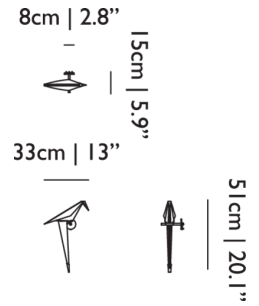

LIGHT OUTPUT
150 lm

DIMMING & LIGHTING CONTROL
0-10V, 1-10V, Push / Pulse dim on SELV,
Potentiometer