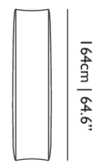

**SEAT WIDTH**

112cm | 44.1"

164cm | 64.6"

42cm | 16.5"

39cm | 15.4"

164cm | 64.6"

**Model: UPHOLSTERED**

O. Upholstered Concrete Divina MD - 343