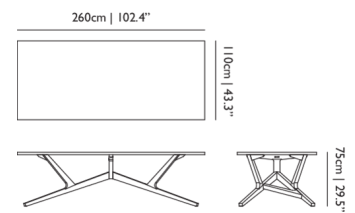

Liberty Table

ATELIER VAN LIESHOUT, 2018

The Liberty table, designed by Atelier Van Lieshout, is a typical example of artwork turned into a design object, just like the earlier released Liberty Lounger. With the Liberty Table, Atelier Van Lieshout continues to address the New Tribal Labyrinth and "Arts and Crafts" movement with traditional craftsmanship and using simple forms.

Model: **LIBERTY TABLE**

Liberty Table

8718282198910

€ 8.210 In stock

MATERIAL DESCRIPTION

Solid American walnut

OUTDOOR USE

No

THICKNESS TABLETOP

3.5cm | 1.4"

SEATS

6

Monster Table

MARCEL WANDERS STUDIO

The Monster table is the largest Monster ever created. It has the same great genes and curving lines of the Monster chair. The Monster table has a huge appetite that needs to be satisfied, so we advice to have a gathering around the Monster table at least once a day, preferably around dinner time. Do not forget to feed it with flowers, poetry and love.

Model: **180**

Monster Table 180 Black stained

8718282348087

€ 2.563 10W

Monster Table 180 Cinnamon stained

8718282348124

€ 2.563 10W

Monster Table 180 Grey stained

8718282348100

€ 2.563 10W

Monster Table 180 Natural Oil

8718282348063

€ 2.563 10W

Monster Table 180 Wenge stained

8718282348094

€ 2.563 10W

Monster Table 180 White wash stained

8718282348131

€ 2.563 10W

MATERIAL DESCRIPTION

Solid oak legs and veneer top

OUTDOOR USE

No

THICKNESS TABLETOP

9cm | 3.5"

SEATS

6