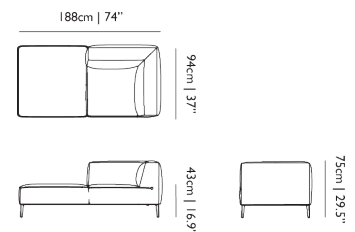

HEIGHT ARMREST

75cm | 29.5"