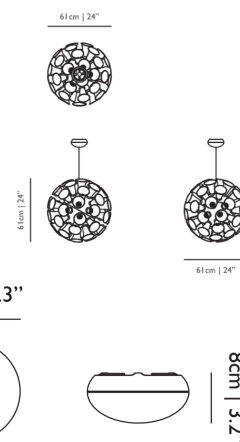

Model: 48

Chalice Chrome 48	8718282320052	€ 4.895	In stock
Chalice Metallic Grey 48	8718282320090	€ 4.895	In stock
Chalice Chrome 48, 10 MTR	8718282320038	€ 5.004	10W
Chalice Metallic Grey 48, 10 MTR	8718282320076	€ 5.004	10W

MATERIAL DESCRIPTION

Chromed or powder coated metal sphere, bakelite and glass chalices.

OUTDOOR USE

No

LIGHTSOURCE INCLUDED

Yes

NUMBER OF LIGHTSOURCES

48

INPUT VOLTAGE

230V

MAX POWER CONSUMPTION

32W

LAMPHOLDER

LED (Solid state)

CABLE COLOUR

Transparent with tinned cores

CABLE LENGTH

400cm | 157.5"; 1000cm | 393.7"

CANOPY

Brushed steel pebble

COLOUR TEMPERATURE

2700 K

CRI

85

LIGHT OUTPUT

900 lm

DIMMING & LIGHTING CONTROL

Mains, Trailing edge, Reverse phase