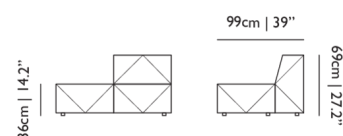

BFF Double element DE07 Dormeuse, Left Cat I	PBFF-DE07I	€ 2.020	9W
BFF Double element DE07 Dormeuse, Left Cat II	PBFF-DE07II	€ 2.130	9W
BFF Double element DE07 Dormeuse, Left Cat I	PBFF-DE07I	€ 2.020	9W
BFF Double element DE07 Dormeuse, Left Cat III	PBFF-DE07III	€ 2.223	9W
BFF Double element DE07 Dormeuse, Left Cat II	PBFF-DE07II	€ 2.130	9W
BFF Double element DE07 Dormeuse, Left Cat III	PBFF-DE07III	€ 2.223	9W
BFF Double element DE07 Dormeuse, Left Cat IV	PBFF-DE07IV	€ 2.372	9W
BFF Double element DE07 Dormeuse, Left Cat IV	PBFF-DE07IV	€ 2.372	9W
BFF Double element DE07 Dormeuse, Left Cat LI	PBFF-DE07LI	€ 2.640	9W
BFF Double element DE07 Dormeuse, Left Cat V	PBFF-DE07V	€ 2.682	9W
BFF Double element DE07 Dormeuse, Left Cat LI	PBFF-DE07LI	€ 2.640	9W
BFF Double element DE07 Dormeuse, Left Cat V	PBFF-DE07V	€ 2.682	9W
BFF Double element DE07 Dormeuse, Left Cat LII	PBFF-DE07LII	€ 2.913	9W
BFF Double element DE07 Dormeuse, Left Cat LII	PBFF-DE07LII	€ 2.913	9W
BFF Double element DE07 Dormeuse, Left Cat LIII	PBFF-DE07LIII	€ 3.502	9W
BFF Double element DE07 Dormeuse, Left Cat LIII	PBFF-DE07LIII	€ 3.502	9W

MATERIAL DESCRIPTION

Wooden frame, steel springs, foam.

ADDITIONAL

A modular sofa system that will befriend any interior. Design your own BFF Sofa and find out exact measurements with our configurator: <https://www.mooodi.com/bff-sofa>

OUTDOOR USE

No

SEAT HEIGHT

36cm | 14.2"

SEAT WIDTH

135cm | 53.1"

SEATING CAPACITY

2

Model: DOUBLE ELEMENT DE08 DORMEUSE

BFF Double element DE08 Dormeuse, Right Cat I	PBFF-DE08I	€ 2.020	9W
BFF Double element DE08 Dormeuse, Right Cat II	PBFF-DE08II	€ 2.130	9W
BFF Double element DE08 Dormeuse, Right Cat I	PBFF-DE08I	€ 2.020	9W
BFF Double element DE08 Dormeuse, Right Cat III	PBFF-DE08III	€ 2.223	9W
BFF Double element DE08 Dormeuse, Right Cat II	PBFF-DE08II	€ 2.130	9W
BFF Double element DE08 Dormeuse, Right Cat III	PBFF-DE08III	€ 2.223	9W
BFF Double element DE08 Dormeuse, Right Cat IV	PBFF-DE08IV	€ 2.372	9W
BFF Double element DE08 Dormeuse, Right Cat IV	PBFF-DE08IV	€ 2.372	9W
BFF Double element DE08 Dormeuse, Right Cat LI	PBFF-DE08LI	€ 2.640	9W
BFF Double element DE08 Dormeuse, Right Cat V	PBFF-DE08V	€ 2.682	9W
BFF Double element DE08 Dormeuse, Right Cat LI	PBFF-DE08LI	€ 2.640	9W
BFF Double element DE08 Dormeuse, Right Cat V	PBFF-DE08V	€ 2.682	9W
BFF Double element DE08 Dormeuse, Right Cat LII	PBFF-DE08LII	€ 2.913	9W
BFF Double element DE08 Dormeuse, Right Cat LII	PBFF-DE08LII	€ 2.913	9W
BFF Double element DE08 Dormeuse, Right Cat LIII	PBFF-DE08LIII	€ 3.502	9W
BFF Double element DE08 Dormeuse, Right Cat LIII	PBFF-DE08LIII	€ 3.502	9W