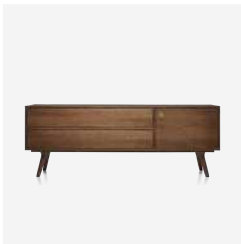

Model: **SHELF**

Sofa So Good Shelf Black Stained	8718282351667	€ 752	8W
Sofa So Good Shelf Cinnamon Stained	8718282351698	€ 752	8W
Sofa So Good Shelf Grey Stained	8718282351681	€ 752	8W
Sofa So Good Shelf Natural Oil	8718282351650	€ 752	8W
Sofa So Good Shelf Wenge Stained	8718282351674	€ 752	8W
Sofa So Good Shelf White Wash Stained	8718282351704	€ 752	8W

MATERIAL DESCRIPTION

Stained oak veneer on wooden base with polished aluminum feet

OUTDOOR USE

No

92cm | 36.2"

40cm | 15.8"

Zio Buffet

MARCEL WANDERS STUDIO, 2013

The perfect place to store away serious paperwork, endearing photographs and pieces of past memories, the Zio buffet by Marcel Wanders studio conveys a solid, classy appearance with a touch of playfulness. Trust it with anything: it will protect your finest treasures and support flower vases or car keys with dignity.

Model: **ZIO BUFFET**

Zio Buffet Black stained	8718282342566	€ 4.625	10W
Zio Buffet Cinnamon stained	8718282342597	€ 4.625	10W
Zio Buffet Grey stained	8718282342580	€ 4.625	10W
Zio Buffet Natural oil	8718282342559	€ 4.625	10W
Zio Buffet Wenge stained	8718282342573	€ 4.625	10W
Zio Buffet White wash stained	8718282342603	€ 4.625	10W

MATERIAL DESCRIPTION

Solid oak, oak veneer

OUTDOOR USE

No

200cm | 78.7"

45cm | 17.7"