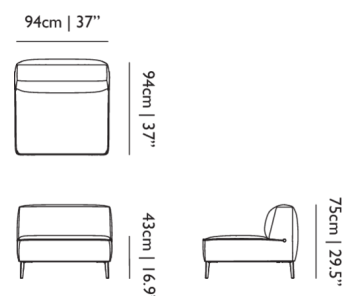

Model: SINGLE SEAT

SSG Single Seat SE01 Cat I	PSSG-SE01I	€ 1.555	8W
SSG Single Seat SE01 Cat I	PSSG-SE01I	€ 1.555	8W
SSG Single Seat SE01 Cat II	PSSG-SE01II	€ 1.684	8W
SSG Single Seat SE01 Cat II	PSSG-SE01II	€ 1.684	8W
SSG Single Seat SE01 Cat III	PSSG-SE01III	€ 1.792	8W
SSG Single Seat SE01 Cat III	PSSG-SE01III	€ 1.792	8W
SSG Single Seat SE01 Cat IV	PSSG-SE01IV	€ 1.966	8W
SSG Single Seat SE01 Cat IV	PSSG-SE01IV	€ 1.966	8W
SSG Single Seat SE01 Cat V	PSSG-SE01V	€ 2.328	8W
SSG Single Seat SE01 Cat LI	PSSG-SE01LI	€ 2.398	8W
SSG Single Seat SE01 Cat V	PSSG-SE01V	€ 2.328	8W
SSG Single Seat SE01 Cat LI	PSSG-SE01LI	€ 2.398	8W
SSG Single Seat SE01 Cat LII	PSSG-SE01LII	€ 2.960	8W
SSG Single Seat SE01 Cat LII	PSSG-SE01LII	€ 2.960	8W
SSG Single Seat SE01 Cat LIII	PSSG-SE01LIII	€ 3.522	8W
SSG Single Seat SE01 Cat LIII	PSSG-SE01LIII	€ 3.522	8W

MATERIAL DESCRIPTION

Steel frame, foam on elastic straps, polished aluminum feet

OUTDOOR USE

No

SEAT HEIGHT

43cm | 16.9"

SEAT WIDTH

94cm | 37"

HEIGHT ARMREST

75cm | 29.5"

SEATING CAPACITY

1

Model: TRIPLE SEAT

SSG Triple Seat TE01 Solis, Paper	8718282746142	€ 5.405	In stock
SSG Triple Seat TE01 Cat I	PSSG-TE01I	€ 4.755	8W
SSG Triple Seat TE01 Cat I	PSSG-TE01I	€ 4.755	8W
SSG Triple Seat TE01 Cat II	PSSG-TE01II	€ 5.104	8W
SSG Triple Seat TE01 Cat III	PSSG-TE01III	€ 5.400	8W
SSG Triple Seat TE01 Cat II	PSSG-TE01II	€ 5.104	8W
SSG Triple Seat TE01 Cat III	PSSG-TE01III	€ 5.400	8W
SSG Triple Seat TE01 Cat IV	PSSG-TE01IV	€ 5.871	8W
SSG Triple Seat TE01 Cat IV	PSSG-TE01IV	€ 5.871	8W
SSG Triple Seat TE01 Cat V	PSSG-TE01V	€ 6.853	8W
SSG Triple Seat TE01 Cat LI	PSSG-TE01LI	€ 7.045	8W
SSG Triple Seat TE01 Cat V	PSSG-TE01V	€ 6.853	8W
SSG Triple Seat TE01 Cat LI	PSSG-TE01LI	€ 7.045	8W
SSG Triple Seat TE01 Cat LII	PSSG-TE01LII	€ 8.570	8W
SSG Triple Seat TE01 Cat LII	PSSG-TE01LII	€ 8.570	8W
SSG Triple Seat TE01 Cat LIII	PSSG-TE01LIII	€ 10.094	8W
SSG Triple Seat TE01 Cat LIII	PSSG-TE01LIII	€ 10.094	8W

MATERIAL DESCRIPTION

Steel frame, foam on elastic straps, polished aluminum feet

OUTDOOR USE

No

SEAT HEIGHT

43cm | 16.9"

SEAT WIDTH

222cm | 87.4"