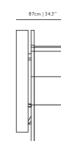

SEATING CAPACITY

1