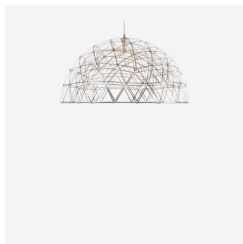

Raimond II Dome

RAIMOND PUTS, 2009

The Raimond Dome is made of the same mathematical ingredients as its spherical family members. Also punctuated by tiny LED lights but amplified with a powerful light source in its centre. Looking at the Raimond Dome feels like staring into the soft glow of a starry night, making it the perfect light for dining under the stars. Designer Raimond Puts passed away before he could see the final design. Together with Raimond's wife, artist & designer Tis Ernst, Moooi completed the Raimond Dome.

Raimond Dome 79 is compatible with our Wireless Wall Switch, for quick and easy dimming that gives you full control over the light output.

Model: RAIMOND II DOME, 79

Raimond II, Dome 79

8718282359892

€ 2.529 In stock

Raimond II, Dome 79, 10 MTR CABLE

8718282359885

€ 2.685 23W