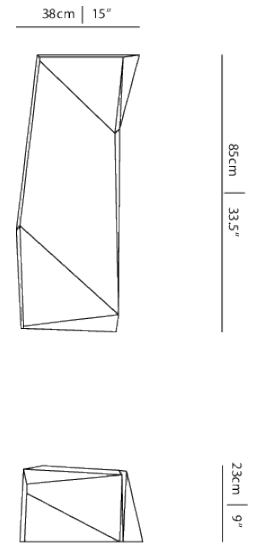

MATERIAL DESCRIPTION

Wood and steel frame construction, foam.

OUTDOOR USE

No