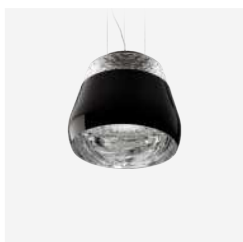

## Valentine Suspended

MARCEL WANDERS STUDIO, 2011

Love at first sight! A magic mirror and the power of crystals transform a simple shell into an endless light bouquet of flowers.

*Model:* **LARGE**

Valentine, chrome	8718282347660	€ 1.616	In stock
Valentine, gold	8718282347738	€ 1.698	In stock
Valentine, black	8718282347608	€ 1.843	In stock
Valentine, black 10 MTR CABLE	MOLVA10---BA	€ 1.997	10W