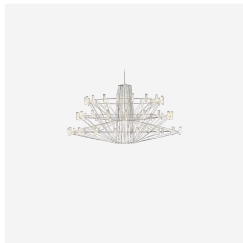

Coppélia Suspended

ARIHIRO MIYAKE, 2015

Coppélia comes to life in a whirl of flowing motion and sparkling light. With a graceful sense of wonder, a beautiful mechanical doll appears to magically come to life in the famous ballet Coppélia. In the performance the ballerina traces, with sinuous movements, a delicate after-image in the air, which inspires the fluid motion in the design of Miyake's Coppélia Suspended Lamp. The graceful dance, staged by the three-dimensionally crossed wire structure, leads the spectator to dozens of glowing LED lights, which define the contour and the magical glow of Miyake's interpretation of a classic chandelier.

Model: **SMALL**

Coppélia Small	8718282295886	€ 2.448	In stock
Coppélia Black Satin Small	8718282295879	€ 2.689	In stock
Coppélia Small 10 MTR CABLE	8718282295794	€ 2.604	8W
Coppélia Black Satin Small 10 MTR CABLE	8718282295862	€ 2.780	8W

MATERIAL DESCRIPTION
Stainless steel frame with polycarbonate shades and suspension bracket

LIGHTSOURCE INCLUDED
Yes

INPUT VOLTAGE
200-265V

LAMPHOLDER
LED (Solid state)

CABLE LENGTH
400cm | 157.5"; 1000cm | 393.7"

COLOUR TEMPERATURE
2700 K

LIGHT OUTPUT
450 lm

OUTDOOR USE
No

NUMBER OF LIGHTSOURCES
36

MAX POWER CONSUMPTION
28W

CABLE COLOUR
Transparent with tinned cores

CANOPY
Pebble II Black, ABS; Pebble II White, ABS

CRI
88

DIMMING & LIGHTING CONTROL
1-10V, Mains, Leading edge, Forward phase,
Mains, Trailing edge, Reverse phase

68cm | 26.7"

42cm | 16.5"

16cm | 6.3"

8cm | 3.2"