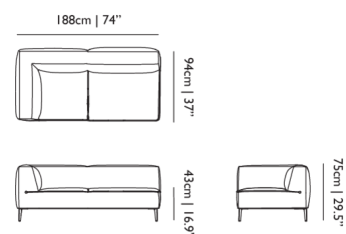

Model: DOUBLE NO ARM RIGHT

SSG Double no arm right DE02 Cat I	PSSG-DE02I	€ 3.373	8W
SSG Double no arm right DE02 Cat I	PSSG-DE02I	€ 3.373	8W
SSG Double no arm right DE02 Cat II	PSSG-DE02II	€ 3.604	8W
SSG Double no arm right DE02 Cat III	PSSG-DE02III	€ 3.798	8W
SSG Double no arm right DE02 Cat II	PSSG-DE02II	€ 3.604	8W
SSG Double no arm right DE02 Cat III	PSSG-DE02III	€ 3.798	8W
SSG Double no arm right DE02 Cat IV	PSSG-DE02IV	€ 4.107	8W
SSG Double no arm right DE02 Cat IV	PSSG-DE02IV	€ 4.107	8W
SSG Double no arm right DE02 Cat V	PSSG-DE02V	€ 4.754	8W
SSG Double no arm right DE02 Cat LI	PSSG-DE02LI	€ 4.881	8W
SSG Double no arm right DE02 Cat V	PSSG-DE02V	€ 4.754	8W
SSG Double no arm right DE02 Cat LI	PSSG-DE02LI	€ 4.881	8W
SSG Double no arm right DE02 Cat LII	PSSG-DE02LII	€ 5.884	8W
SSG Double no arm right DE02 Cat LII	PSSG-DE02LII	€ 5.884	8W
SSG Double no arm right DE02 Cat LIII	PSSG-DE02LIII	€ 6.887	8W
SSG Double no arm right DE02 Cat LIII	PSSG-DE02LIII	€ 6.887	8W

MATERIAL DESCRIPTION

Steel frame, foam on elastic straps, polished aluminum feet

OUTDOOR USE

No

SEAT HEIGHT

43cm | 16.9"

SEAT WIDTH

158cm | 62.2"

HEIGHT ARMREST

75cm | 29.5"

SEATING CAPACITY

2