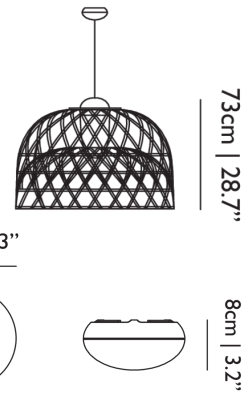

**CABLE COLOUR**  
Black textile

**CABLE LENGTH**  
400cm | 157.5"; 1000cm | 393.7"

**CANOPY**  
Pebble II Black, ABS

**DIMMING & LIGHTING CONTROL**  
Mains dimmable with compatible light source

*Model:* **LARGE**