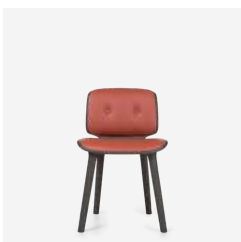

MATERIAL DESCRIPTION
Steel frame, foam.

OUTDOOR USE
No

56cm | 22.0"

Model: **NAKED NO ARMS**

Monster Chair Naked Cat I	PMONSDINNI	€ 797	7W
Monster Chair Naked Cat I	PMONSDINNI	€ 797	7W
Monster Chair Naked Cat II	PMONSDINNII	€ 857	7W
Monster Chair Naked Cat II	PMONSDINNII	€ 857	7W
Monster Chair Naked Cat III	PMONSDINNIII	€ 909	7W
Monster Chair Naked Cat III	PMONSDINNIII	€ 909	7W
Monster Chair Naked Cat IV	PMONSDINNIV	€ 991	7W
Monster Chair Naked Cat IV	PMONSDINNIV	€ 991	7W
Monster Chair Naked Steelcut Trio 3, 515	8718282746463	€ 1.049	7W
Monster Chair Naked Cat V	PMONSDINNV	€ 1.164	7W
Monster Chair Naked Cat V	PMONSDINNV	€ 1.164	7W
Monster Chair Naked Cat LI	PMONSDINNLI	€ 1.409	7W
Monster Chair Naked Cat LI	PMONSDINNLI	€ 1.409	7W
Monster Chair Naked Cat LII	PMONSDINNLII	€ 1.781	7W
Monster Chair Naked Cat LII	PMONSDINNLII	€ 1.781	7W
Monster Chair Naked Cat LIII	PMONSDINNLIII	€ 2.152	7W
Monster Chair Naked Cat LIII	PMONSDINNLIII	€ 2.152	7W

MATERIAL DESCRIPTION
Steel frame, foam.

OUTDOOR USE
No

42cm | 16.5"

Nut Dining Chair

MARCEL WANDERS STUDIO, 2013

Sitting in the warm embrace of the Nut dining chair by will make you feel protected and as precious as the most beautiful pearl in the sea. The exquisite flavour of its design and the rich pattern of its textiles distinguish it from the mass.