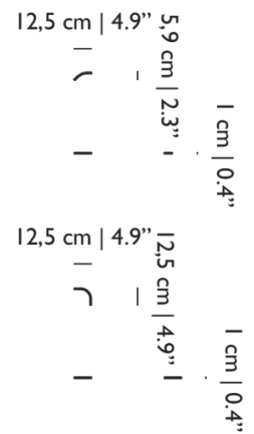

OUTDOOR USE

No