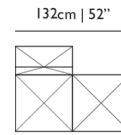

MATERIAL DESCRIPTION

Wooden frame, steel springs, foam.

ADDITIONAL

A modular sofa system that will befriend any interior. Design your own BFF Sofa and find out exact measurements with our configurator: <https://www.moooi.com/bff-sofa>