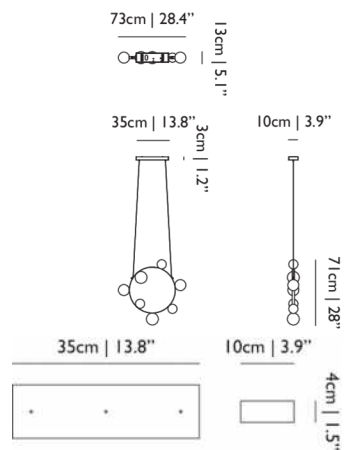

HUBBLE BUBBLE 7 OIL

Hubble Bubble 7 frame	8718282351261	€ 1.042	In stock
Hubble Bubble 7 Oil Spheres	8718282351834	€ 347	In stock
complete		€ 1.389	

MATERIAL DESCRIPTION
Metal frame, polycarbonate light guides and glass bulbs

LIGHTSOURCE INCLUDED
Yes

INPUT VOLTAGE
220-240V

LAMPHOLDER
LED (Solid state)

CABLE LENGTH
250cm | 98.4"

COLOUR TEMPERATURE
2700 K

LIGHT OUTPUT
306 lm

OUTDOOR USE
No

NUMBER OF LIGHTSOURCES
7

MAX POWER CONSUMPTION
10W

CABLE COLOUR
Transparent with tinned cores

CANOPY
Matching metal rectangle

CRI
93

DIMMING & LIGHTING CONTROL
Mains, Trailing edge, Reverse phase