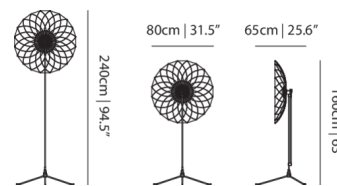

Model: **FILIGREE**
Filigree Floor Lamp

8718282299600

€ 2.161 In stock

MATERIAL DESCRIPTION

PP translucent, brass, stainless steel, aluminium

LIGHTSOURCE INCLUDED

Yes

INPUT VOLTAGE

220-240V

LAMPHOLDER

LED (Solid state)

CABLE LENGTH

300cm | 118.1"

COLOUR TEMPERATURE

2700 K

LIGHT OUTPUT

3346 lm

OUTDOOR USE

No

NUMBER OF LIGHTSOURCES

1

MAX POWER CONSUMPTION

40W

CABLE COLOUR

Transparent with tinned cores

SWITCH

Integrated rotary dimmer with on/off switch

CRI

80

DIMMING & LIGHTING CONTROL

Dimmer on power cord