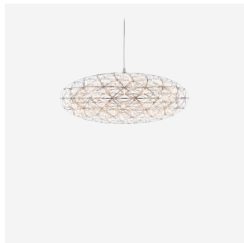

## Raimond II Zafu

RAIMOND PUTS, 2009

The Raimond Zafu creates an extra-terrestrial effect with its elliptical shape and tiny LED-lights. Like its spherical family members, the Raimond Zafu is made from the same elegant metal strips and mathematical ingredients. The name Zafu comes from the transcendental shape inspired by designer Raimond Puts' meditation cushion.