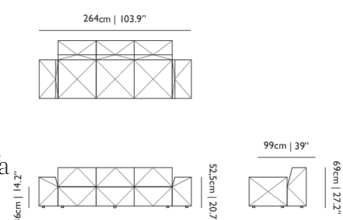

Model: TRIPLE SEATER TE01 LOW

BFF Triple Seater TE01 Low Cat I	PBFF-TE01I	€ 4.484	9W
BFF Triple Seater TE01 Low Cat II	PBFF-TE01II	€ 4.727	9W
BFF Triple Seater TE01 Low Cat I	PBFF-TE01I	€ 4.484	9W
BFF Triple Seater TE01 Low Cat III	PBFF-TE01III	€ 4.932	9W
BFF Triple Seater TE01 Low Cat II	PBFF-TE01II	€ 4.727	9W
BFF Triple Seater TE01 Low Cat III	PBFF-TE01III	€ 4.932	9W
BFF Triple Seater TE01 Low Cat IV	PBFF-TE01IV	€ 5.257	9W
BFF Triple Seater TE01 Low Cat IV	PBFF-TE01IV	€ 5.257	9W
BFF Triple Seater TE01 Low Cat LI	PBFF-TE01LI	€ 5.783	9W
BFF Triple Seater TE01 Low Cat V	PBFF-TE01V	€ 5.937	9W
BFF Triple Seater TE01 Low Cat LI	PBFF-TE01LI	€ 5.783	9W
BFF Triple Seater TE01 Low Cat V	PBFF-TE01V	€ 5.937	9W
BFF Triple Seater TE01 Low Cat LII	PBFF-TE01LII	€ 6.347	9W
BFF Triple Seater TE01 Low Cat LII	PBFF-TE01LII	€ 6.347	9W
BFF Triple Seater TE01 Low Cat LIII	PBFF-TE01LIII	€ 7.612	9W
BFF Triple Seater TE01 Low Cat LIII	PBFF-TE01LIII	€ 7.612	9W

MATERIAL DESCRIPTION

Wooden frame, steel springs, foam.

ADDITIONAL

A modular sofa system that will befriend any interior. Design your own BFF Sofa and find out exact measurements with our configurator: <https://www.mooodi.com/bff-sofa>

OUTDOOR USE

No

SEAT HEIGHT

36cm | 14.2"

SEAT WIDTH

200cm | 78.7"

HEIGHT ARMREST

56cm | 22"

SEATING CAPACITY

3

Model: TRIPLE SEATER TE02 HIGH

BFF Triple Seater TE02 High Cat I	PBFF-TE02I	€ 4.753	9W
BFF Triple Seater TE02 High Cat II	PBFF-TE02II	€ 4.992	9W
BFF Triple Seater TE02 High Cat I	PBFF-TE02I	€ 4.753	9W
BFF Triple Seater TE02 High Cat III	PBFF-TE02III	€ 5.195	9W
BFF Triple Seater TE02 High Cat II	PBFF-TE02II	€ 4.992	9W
BFF Triple Seater TE02 High Cat III	PBFF-TE02III	€ 5.195	9W
BFF Triple Seater TE02 High Cat IV	PBFF-TE02IV	€ 5.516	9W
BFF Triple Seater TE02 High Cat IV	PBFF-TE02IV	€ 5.516	9W
BFF Triple Seater TE02 High Cat V	PBFF-TE02V	€ 6.187	9W
BFF Triple Seater TE02 High Cat LI	PBFF-TE02LI	€ 6.322	9W
BFF Triple Seater TE02 High Cat V	PBFF-TE02V	€ 6.187	9W
BFF Triple Seater TE02 High Cat LI	PBFF-TE02LI	€ 6.322	9W
BFF Triple Seater TE02 High Cat LII	PBFF-TE02LII	€ 6.960	9W
BFF Triple Seater TE02 High Cat LII	PBFF-TE02LII	€ 6.960	9W
BFF Triple Seater TE02 High Cat LIII	PBFF-TE02LIII	€ 8.409	9W
BFF Triple Seater TE02 High Cat LIII	PBFF-TE02LIII	€ 8.409	9W