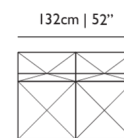

ADDITIONAL

A modular sofa system that will befriend any interior. Design your own BFF Sofa and find out exact measurements with our configurator: <https://www.moooi.com/bff-sofa>