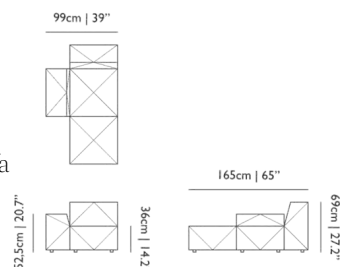

Model: CHAISE LONGUE CL01 LEFT, LOW

BFF Chaise Longue CL01 Left, Low Cat I	PBFF-CL01I	€ 2.493	9W
BFF Chaise Longue CL01 Left, Low Cat II	PBFF-CL01II	€ 2.638	9W
BFF Chaise Longue CL01 Left, Low Cat I	PBFF-CL01I	€ 2.493	9W
BFF Chaise Longue CL01 Left, Low Cat III	PBFF-CL01III	€ 2.761	9W
BFF Chaise Longue CL01 Left, Low Cat II	PBFF-CL01II	€ 2.638	9W
BFF Chaise Longue CL01 Left, Low Cat III	PBFF-CL01III	€ 2.761	9W
BFF Chaise Longue CL01 Left, Low Cat IV	PBFF-CL01IV	€ 2.958	9W
BFF Chaise Longue CL01 Left, Low Cat IV	PBFF-CL01IV	€ 2.958	9W
BFF Chaise Longue CL01 Left, Low Cat LI	PBFF-CL01LI	€ 3.235	9W
BFF Chaise Longue CL01 Left, Low Cat V	PBFF-CL01V	€ 3.367	9W
BFF Chaise Longue CL01 Left, Low Cat LI	PBFF-CL01LI	€ 3.235	9W
BFF Chaise Longue CL01 Left, Low Cat LII	PBFF-CL01LII	€ 3.553	9W
BFF Chaise Longue CL01 Left, Low Cat V	PBFF-CL01V	€ 3.367	9W
BFF Chaise Longue CL01 Left, Low Cat LII	PBFF-CL01LII	€ 3.553	9W
BFF Chaise Longue CL01 Left, Low Cat LIII	PBFF-CL01LIII	€ 4.299	9W
BFF Chaise Longue CL01 Left, Low Cat LIII	PBFF-CL01LIII	€ 4.299	9W

MATERIAL DESCRIPTION

Wooden frame, steel springs, foam.

ADDITIONAL

A modular sofa system that will befriend any interior. Design your own BFF Sofa and find out exact measurements with our configurator: <https://www.mooodi.com/bff-sofa>

OUTDOOR USE

No

SEAT HEIGHT

36cm | 14.2"

SEAT WIDTH

74cm | 29.1"

HEIGHT ARMREST

56cm | 22"

Model: CHAISE LONGUE CL02 RIGHT, LOW

BFF Chaise Longue CL02 Right, Low Cat I	PBFF-CL02I	€ 2.493	9W
BFF Chaise Longue CL02 Right, Low Cat II	PBFF-CL02II	€ 2.638	9W
BFF Chaise Longue CL02 Right, Low Cat I	PBFF-CL02I	€ 2.493	9W
BFF Chaise Longue CL02 Right, Low Cat III	PBFF-CL02III	€ 2.761	9W
BFF Chaise Longue CL02 Right, Low Cat II	PBFF-CL02II	€ 2.638	9W
BFF Chaise Longue CL02 Right, Low Cat III	PBFF-CL02III	€ 2.761	9W
BFF Chaise Longue CL02 Right, Low Cat IV	PBFF-CL02IV	€ 2.958	9W
BFF Chaise Longue CL02 Right, Low Cat IV	PBFF-CL02IV	€ 2.958	9W
BFF Chaise Longue CL02 Right, Low Cat LI	PBFF-CL02LI	€ 3.235	9W
BFF Chaise Longue CL02 Right, Low Cat V	PBFF-CL02V	€ 3.367	9W
BFF Chaise Longue CL02 Right, Low Cat LI	PBFF-CL02LI	€ 3.235	9W
BFF Chaise Longue CL02 Right, Low Cat LII	PBFF-CL02LII	€ 3.553	9W
BFF Chaise Longue CL02 Right, Low Cat V	PBFF-CL02V	€ 3.367	9W
BFF Chaise Longue CL02 Right, Low Cat LII	PBFF-CL02LII	€ 3.553	9W
BFF Chaise Longue CL02 Right, Low Cat LIII	PBFF-CL02LIII	€ 4.299	9W
BFF Chaise Longue CL02 Right, Low Cat LIII	PBFF-CL02LIII	€ 4.299	9W