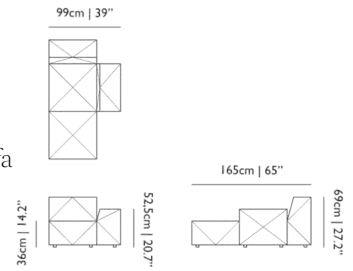

MATERIAL DESCRIPTION

Wooden frame, steel springs, foam.

ADDITIONAL

A modular sofa system that will befriend any interior. Design your own BFF Sofa and find out exact measurements with our configurator: <https://www.mooodi.com/bff-sofa>