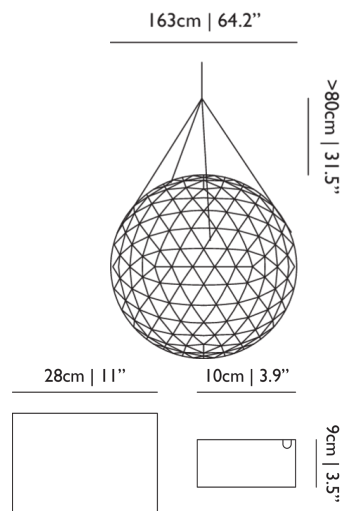

Model: **RAIMOND II, R163**

Raimond II, R163 10 MTR CABLE

8718282359915

€ 23.005 In stock

MATERIAL DESCRIPTION
Stainless Steel Sphere with PMMA lenses

LIGHTSOURCE INCLUDED
Yes

INPUT VOLTAGE
120-250V

LAMPHOLDER
LED (Solid state)

CABLE LENGTH
1000cm | 393.7"

COLOUR TEMPERATURE
2500 K

LIGHT OUTPUT
5596 lm

OUTDOOR USE
No

NUMBER OF LIGHTSOURCES
812

MAX POWER CONSUMPTION
81W

CABLE COLOUR
Transparent with tinned cores

CANOPY
White metal rectangle

CRI
92

DIMMING & LIGHTING CONTROL
DALI dt6