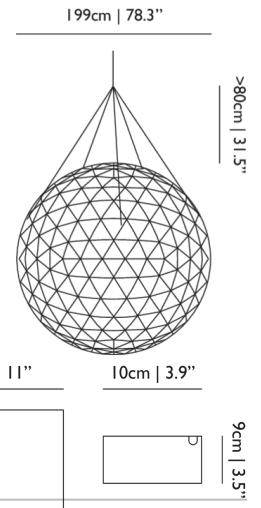

LIGHT OUTPUT
8354 lm

DIMMING & LIGHTING CONTROL
DALI dt6