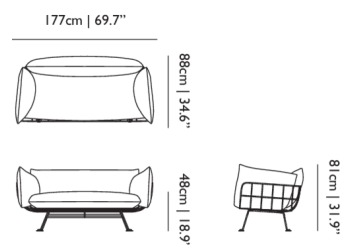

Model: **DOUBLE SEATER**

NEST SOFA DOUBLE SEATER

Nest Sofa, frame, white	8718282338866	€ 1.436	In stock
Nest Sofa Cat I	PNESTSOFAI	€ 1.558	10W
complete		€ 4.644	

NEST SOFA DOUBLE SEATER

Nest Sofa, frame, white	8718282338866	€ 1.436	In stock
Nest Sofa Cat II	PNESTSOFAII	€ 1.837	10W
complete		€ 5.218	

NEST SOFA DOUBLE SEATER

Nest Sofa, frame, white	8718282338866	€ 1.436	In stock
Nest Sofa Cat III	PNESTSOFAIII	€ 2.073	10W
complete		€ 5.704	

NEST SOFA DOUBLE SEATER

Nest Sofa, frame, white	8718282338866	€ 1.436	In stock
Nest Sofa Cat IV	PNESTSOFAIV	€ 2.448	10W
complete		€ 6.476	

NEST SOFA DOUBLE SEATER

Nest Sofa, frame, white	8718282338866	€ 1.436	In stock
Nest Sofa Cat LI	PNESTSOFALI	€ 3.390	10W
complete		€ 8.416	

NEST SOFA DOUBLE SEATER

Nest Sofa, frame, white	8718282338866	€ 1.436	In stock
Nest Sofa Cat LIII	PNESTSOFALIII	€ 5.826	10W
complete		€ 13.432	

NEST SOFA DOUBLE SEATER

Nest Sofa, frame, white	8718282338866	€ 1.436	In stock
Nest Sofa Cat LIII	PNESTSOFALIII	€ 5.826	10W
complete		€ 13.432	

NEST SOFA DOUBLE SEATER

Nest Sofa, frame, white	8718282338866	€ 1.436	In stock
Nest Sofa Cat V	PNESTSOFAV	€ 3.231	10W
complete		€ 8.089	

MATERIAL DESCRIPTION

KTL and powdercoated steel frame (suitable for outdoor use), mixed foam, feather & fiber flock filling.

OUTDOOR USE

Yes

SEAT HEIGHT

48cm | 18.9"

HEIGHT ARMREST

81cm | 31.9"

ADDITIONAL

Nest Sofa consists of a Frame and a

SEAT WIDTH

122cm | 48"

SEATING CAPACITY

2

Model: **NEST SOFA CUSHIONS**

Nest Sofa Cat LII	PNESTSOFALII	€ 4.608	10W
Nest Sofa Cat LII	PNESTSOFALII	€ 4.608	10W