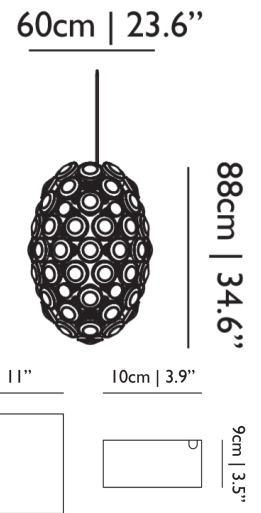

MATERIAL DESCRIPTION
PE Sphere with PC and ABS lenses and chrome detailing

LIGHTSOURCE INCLUDED
Yes

INPUT VOLTAGE
100-264V

LAMPHOLDER
LED (Solid state)

CABLE LENGTH
400cm | 157.5"

COLOUR TEMPERATURE
2700 K

LIGHT OUTPUT
3706 lm

OUTDOOR USE
No

NUMBER OF LIGHTSOURCES
85

MAX POWER CONSUMPTION
110W

CABLE COLOUR
Transparent with tinned cores

CANOPY
White metal rectangle

CRI
88

DIMMING & LIGHTING CONTROL
1-10V