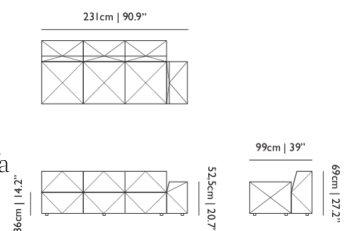

**ADDITIONAL**

A modular sofa system that will befriend any interior. Design your own BFF Sofa and find out exact measurements with our configurator: <https://www.mooodi.com/bff-sofa>

**SEAT WIDTH**

200cm | 78.7"