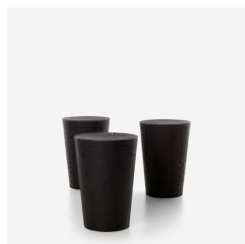

STOOL

Container Stool

MARCEL WANDERS STUDIO, 2004

Configure, combine, repeat. Compliment your Container Table with the Container stool and add a little excitement to lunchtimes or other extraordinary gatherings.

Model: **STOOL**

Container Stool black	8718282334516	€ 212	In stock
Container Stool light grey	8718282334509	€ 212	In stock
Container Stool white	8718282334530	€ 212	In stock

MATERIAL DESCRIPTION

PE

OUTDOOR USE

Yes

30cm | 11.8"

SEAT HEIGHT

44cm | 17.3"

SEAT WIDTH

30cm | 11.8"

44cm | 17.3"

Model: **STOOL NEW ANTIQUES**

Container Stool New Antiques, black	8718282334356	€ 238	In stock
Container Stool New Antiques, light grey	8718282334349	€ 238	In stock
Container Stool New Antiques, white	8718282334370	€ 238	In stock

MATERIAL DESCRIPTION

PE

OUTDOOR USE

Yes

38 cm | 15"

SEAT HEIGHT

44cm | 17.3"

SEAT WIDTH

34cm | 13.4"

44 cm | 17.3"