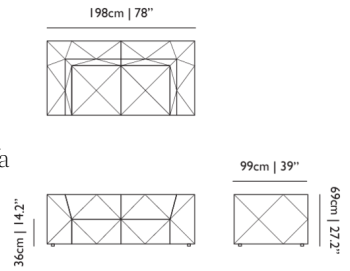

**ADDITIONAL**

A modular sofa system that will befriend any interior. Design your own BFF Sofa and find out exact measurements with our configurator: <https://www.mooodi.com/bff-sofa>

**SEAT WIDTH**

135cm | 53.1"