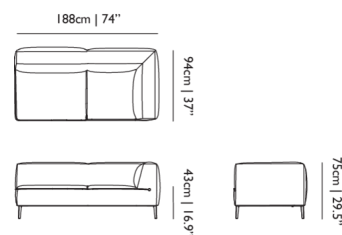

SEATING CAPACITY

2