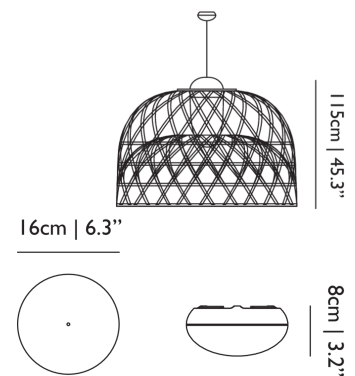

Model: **LARGE**

Emperor, L suspended, black

8718282299884

€ 6.102 6W

Emperor, L suspended, red

8718282299907

€ 6.102 6W

MATERIAL DESCRIPTION
Bamboo rattan cage shade, glass diffuser

OUTDOOR USE
No

160cm | 63"

NUMBER OF LIGHTSOURCES
4

INPUT VOLTAGE
220-240V

MAX POWER CONSUMPTION
36W

LAMPHOLDER
2G11

CABLE COLOUR
Black textile

CABLE LENGTH
400cm | 157.5"

CANOPY
Pebble II Black, ABS

DIMMING & LIGHTING CONTROL
DALI dt6