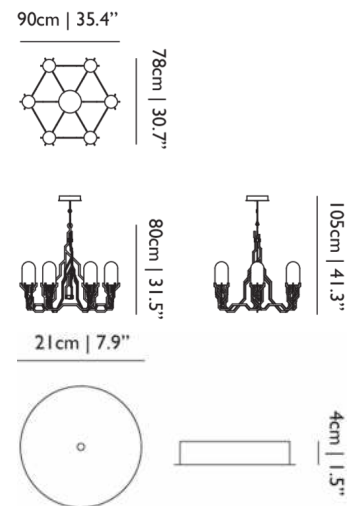

DIMMING & LIGHTING CONTROL

Mains, Trailing edge, Reverse phase