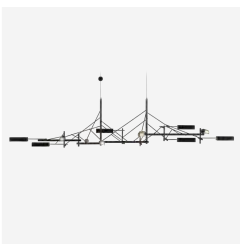

Tinkering

JOOST VAN BLEISWIJK | POWERED THROUGH ELECTROSANDWICH® BY MARCEL WANDERS, 2020

Tinkering, designed by Joost van Bleiswijk, captivates its spectators through a rhythmic composition that is made from black coated stainless steel and brass. This suspension lamp is available in two sizes, Tinkering 85 and Tinkering 140, which feature 7 and 12 LED light sources, respectively. The light caps are individually adjustable and make this lamp suitable to be installed above a table or a desk. Tinkering is powered through Electrosandwich® technology by Marcel Wanders.

Model: **140**

Tinkering 140	8718282351322	€ 2.778	In stock