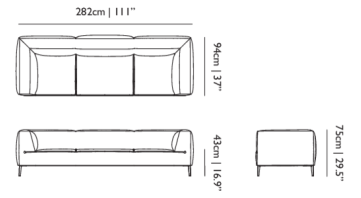

**HEIGHT ARMREST**  
75cm | 29.5"

**SEATING CAPACITY**  
3