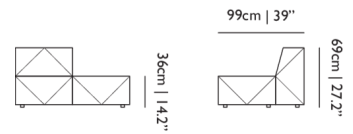

**OUTDOOR USE**

No

**SEAT HEIGHT**

36cm | 14.2"

**SEAT WIDTH**

135cm | 53.1"

**SEATING CAPACITY**

2