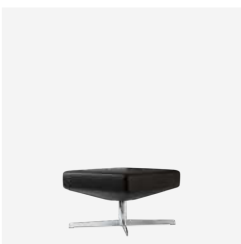

Model: **FOOTSTOOL**

Cloud Footstool Cat I	PCLOUFOOTI	€ 1.247	10W
Cloud Footstool Cat II	PCLOUFOOTII	€ 1.310	10W
Cloud Footstool Cat I	PCLOUFOOTI	€ 1.247	10W
Cloud Footstool Cat III	PCLOUFOOTIII	€ 1.362	10W
Cloud Footstool Cat II	PCLOUFOOTII	€ 1.310	10W
Cloud Footstool Cat III	PCLOUFOOTIII	€ 1.362	10W
Cloud Footstool Cat IV	PCLOUFOOTIV	€ 1.444	10W
Cloud Footstool Cat IV	PCLOUFOOTIV	€ 1.444	10W
Cloud Footstool Cat V	PCLOUFOOTV	€ 1.617	10W
Cloud Footstool Cat LI	PCLOUFOOTLI	€ 1.649	10W
Cloud Footstool Cat V	PCLOUFOOTV	€ 1.617	10W
Cloud Footstool Cat LI	PCLOUFOOTLI	€ 1.649	10W
Cloud Footstool Cat LII	PCLOUFOOTLII	€ 1.918	10W
Cloud Footstool Cat LII	PCLOUFOOTLII	€ 1.918	10W
Cloud Footstool Cat LIII	PCLOUFOOTLIII	€ 2.185	10W
Cloud Footstool Cat LIII	PCLOUFOOTLIII	€ 2.185	10W

MATERIAL DESCRIPTION

Steel frame, moulded foam and dacron.

OUTDOOR USE

No

89cm | 35"

69cm | 27.2"

44cm | 17.3"

Jackson Footstool

MARCEL WANDERS STUDIO, 2016

Sometimes you just need to feel supported, seduced, protagonist of your own world for a moment.