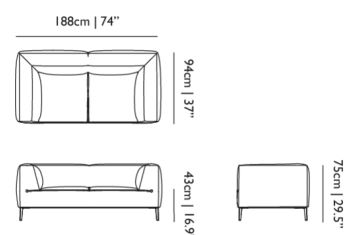

SEATING CAPACITY

2