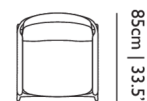

ADDITIONAL

Frame available in different stain colours.

77cm | 30.3"