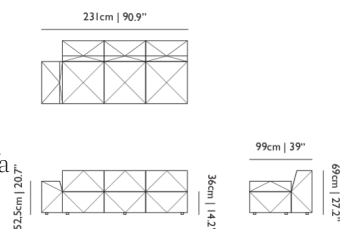

Model: TRIPLE ELEMENT TE04 LEFT, LOW

BFF Triple element TE04 Left, Low Cat I	PBFF-TE04I	€ 4.135	9W
BFF Triple element TE04 Left, Low Cat II	PBFF-TE04II	€ 4.345	9W
BFF Triple element TE04 Left, Low Cat I	PBFF-TE04I	€ 4.135	9W
BFF Triple element TE04 Left, Low Cat III	PBFF-TE04III	€ 4.523	9W
BFF Triple element TE04 Left, Low Cat II	PBFF-TE04II	€ 4.345	9W
BFF Triple element TE04 Left, Low Cat III	PBFF-TE04III	€ 4.523	9W
BFF Triple element TE04 Left, Low Cat IV	PBFF-TE04IV	€ 4.805	9W
BFF Triple element TE04 Left, Low Cat IV	PBFF-TE04IV	€ 4.805	9W
BFF Triple element TE04 Left, Low Cat LI	PBFF-TE04LI	€ 5.305	9W
BFF Triple element TE04 Left, Low Cat V	PBFF-TE04V	€ 5.395	9W
BFF Triple element TE04 Left, Low Cat LI	PBFF-TE04LI	€ 5.305	9W
BFF Triple element TE04 Left, Low Cat V	PBFF-TE04V	€ 5.395	9W
BFF Triple element TE04 Left, Low Cat LII	PBFF-TE04LII	€ 5.847	9W
BFF Triple element TE04 Left, Low Cat LII	PBFF-TE04LII	€ 5.847	9W
BFF Triple element TE04 Left, Low Cat LIII	PBFF-TE04LIII	€ 6.933	9W
BFF Triple element TE04 Left, Low Cat LIII	PBFF-TE04LIII	€ 6.933	9W

MATERIAL DESCRIPTION

Wooden frame, steel springs, foam.

ADDITIONAL

A modular sofa system that will befriend any interior. Design your own BFF Sofa and find out exact measurements with our configurator: <https://www.moooi.com/bff-sofa>

OUTDOOR USE

No

SEAT HEIGHT

36cm | 14.2"

SEAT WIDTH

200cm | 78.7"

HEIGHT ARMREST

56cm | 22"

SEATING CAPACITY

3

Model: TRIPLE ELEMENT TE05 RIGHT, HIGH

BFF Triple element TE05 Right, High Cat I	PBFF-TE05I	€ 4.269	9W
BFF Triple element TE05 Right, High Cat II	PBFF-TE05II	€ 4.477	9W
BFF Triple element TE05 Right, High Cat I	PBFF-TE05I	€ 4.269	9W
BFF Triple element TE05 Right, High Cat III	PBFF-TE05III	€ 4.654	9W
BFF Triple element TE05 Right, High Cat II	PBFF-TE05II	€ 4.477	9W
BFF Triple element TE05 Right, High Cat III	PBFF-TE05III	€ 4.654	9W
BFF Triple element TE05 Right, High Cat IV	PBFF-TE05IV	€ 4.935	9W
BFF Triple element TE05 Right, High Cat IV	PBFF-TE05IV	€ 4.935	9W
BFF Triple element TE05 Right, High Cat V	PBFF-TE05V	€ 5.520	9W
BFF Triple element TE05 Right, High Cat LI	PBFF-TE05LI	€ 5.574	9W
BFF Triple element TE05 Right, High Cat V	PBFF-TE05V	€ 5.520	9W
BFF Triple element TE05 Right, High Cat LI	PBFF-TE05LI	€ 5.574	9W
BFF Triple element TE05 Right, High Cat LII	PBFF-TE05LII	€ 6.153	9W
BFF Triple element TE05 Right, High Cat LII	PBFF-TE05LII	€ 6.153	9W
BFF Triple element TE05 Right, High Cat LIII	PBFF-TE05LIII	€ 7.332	9W
BFF Triple element TE05 Right, High Cat LIII	PBFF-TE05LIII	€ 7.332	9W