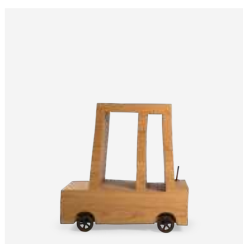

Model: **TABLE**

Sofa So Good Table Black Stained	8718282351544	€ 467	In stock
Sofa So Good Table White Wash Stained	8718282351582	€ 467	In stock
Sofa So Good Table Cinnamon Stained	8718282351575	€ 467	8W
Sofa So Good Table Grey Stained	8718282351568	€ 467	8W
Sofa So Good Table Natural Oil	8718282351537	€ 467	8W
Sofa So Good Table Wenge Stained	8718282351551	€ 467	8W

MATERIAL DESCRIPTION

Stained oak veneer on wooden base with polished aluminum feet

OUTDOOR USE

No

92cm | 36.2"

92cm | 36.2"

20cm | 7.9"

Turbo Table

MAARTEN BAAS, 2016

Spontaneous and refreshing, the car's abstract design conveys the uncontaminated simplicity of childhood's thoughts and dreams. A candid sketch of a car roars to life and parks itself in your living room.

Model: **HIGH**

Turbo Table High	8718282340104	€ 3.127	11W

MATERIAL DESCRIPTION

Wooden frame, movable cast bronze wheels.

OUTDOOR USE

No

61cm | 24"

16cm | 6.3" 35cm | 13.8"

7cm | 2.8"

Model: **LOW**

Turbo Table Low	8718282340111	€ 3.618	11W

MATERIAL DESCRIPTION

Wooden frame, movable cast bronze wheels.

OUTDOOR USE

No

131cm | 51.6"

57cm | 22.4"

47cm | 18.5"

14cm | 5.5"

40cm | 15.8"