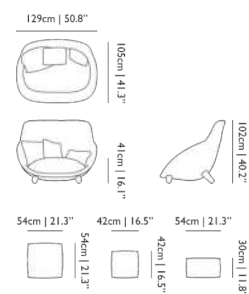

Model: HIGHBACK

Love Sofa Highback Cat I	PLOVESOHII	€ 3.286	8W
Love Sofa Highback Cat I	PLOVESOHII	€ 3.286	8W
Love Sofa Highback Cat II	PLOVESOHIII	€ 3.528	8W
Love Sofa Highback Cat III	PLOVESOHIII	€ 3.734	8W
Love Sofa Highback Cat II	PLOVESOHIII	€ 3.528	8W
Love Sofa Highback Cat III	PLOVESOHIII	€ 3.734	8W
Love Sofa Highback Cat IV	PLOVESOHIV	€ 4.058	8W
Love Sofa Highback Cat IV	PLOVESOHIV	€ 4.058	8W
Love Sofa Highback Cat V	PLOVESOHIV	€ 4.740	8W
Love Sofa Highback Cat V	PLOVESOHIV	€ 4.740	8W
Love Sofa Highback Cat LI	PLOVESOHILI	€ 5.096	8W
Love Sofa Highback Cat LI	PLOVESOHILI	€ 5.096	8W
Love Sofa Highback Cat LII	PLOVESOHILII	€ 6.263	8W
Love Sofa Highback Cat LII	PLOVESOHILII	€ 6.263	8W
Love Sofa Highback Cat LIII	PLOVESOHILIII	€ 7.429	8W
Love Sofa Highback Cat LIII	PLOVESOHILIII	€ 7.429	8W

MATERIAL DESCRIPTION

Moulded foam on metal frame with wooden legs.

OUTDOOR USE

No

SEAT HEIGHT

38cm | 15" to 30cm | 11.8"

HEIGHT ARMREST

69cm | 27.2" to 47cm | 18.5"

ADDITIONAL

Legs available in different stain colours: Cinnamon Stained, White Wash Stained.

SEAT WIDTH

100cm | 39.4" to 84cm | 33.1"

SEATING CAPACITY

2

Model: SOFA

Love Sofa Cat I	PLOVESOFAI	€ 2.777	8W
Love Sofa Cat I	PLOVESOFAI	€ 2.777	8W
Love Sofa Cat II	PLOVESOFAll	€ 2.988	8W
Love Sofa Cat II	PLOVESOFAll	€ 2.988	8W
Love Sofa Cat III	PLOVESOFAlll	€ 3.164	8W
Love Sofa Solis, Gray, WhiteWash	8718282746326	€ 3.164	8W
Love Sofa Cat III	PLOVESOFAlll	€ 3.164	8W
Love Sofa Cat IV	PLOVESOFAlV	€ 3.448	8W
Love Sofa Cat IV	PLOVESOFAlV	€ 3.448	8W
Love Sofa Cat V	PLOVESOFAlV	€ 4.037	8W
Love Sofa Cat V	PLOVESOFAlV	€ 4.037	8W
Love Sofa EA, Calligraphy Bird Jacquard Plum, Cinnamon	8718282746333	€ 4.275	8W
Love Sofa Cat LI	PLOVESOFAlI	€ 4.392	8W
Love Sofa Cat LI	PLOVESOFAlI	€ 4.392	8W
Love Sofa Cat LII	PLOVESOFAlII	€ 5.423	8W
Love Sofa Cat LII	PLOVESOFAlII	€ 5.423	8W
Love Sofa Cat LIII	PLOVESOFAlIII	€ 6.456	8W
Love Sofa Cat LIII	PLOVESOFAlIII	€ 6.456	8W