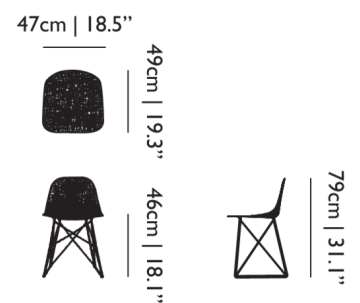

Model: **CARBON CHAIR**

Carbon Chair

8718282340180

€ 805 In stock

MATERIAL DESCRIPTION
Carbon fiber with epoxy resin.

OUTDOOR USE
Yes

SEAT HEIGHT
46cm | 18.1"

SEAT WIDTH
43cm | 16.9"