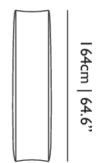

42cm | 16.5"