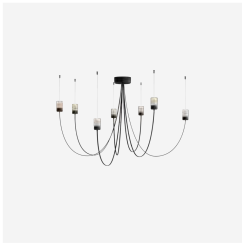

## Gravity Chandelier

PAUL COCKSEGE, 2021

The Gravity Chandelier by Paul Cocksedge re-imagines the chandeliers of the past. Inspired by changing rigidity to elasticity. The Gravity Chandelier is the definition of a modern chandelier. At first glance, it doesn't reveal its flexibility and cleverness; It takes a second look to unravel its mystery. With its flexible arms, you define the chandelier's diameter and choose where the light travels, but the suspended elements create natural curves shaped by gravity.