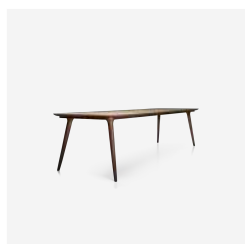

Zio Dining Table

MARCEL WANDERS STUDIO, 2013

In most households the table is the central piece of the dining room, the heart around which families gather, entertain and relax. Many special memories revolve around its steady presence. With their graceful look and refined details, the Zio tables by Marcel Wanders studio bring a touch of style to any moment.

Model: ZIO DINING TABLE 190

Zio dining table 190 Cinnamon stained	8718282342382	€ 4.204	In stock
Zio Dining Table 190, composition	8718282342337	€ 4.204	10W
Zio dining table 190 Black stained	8718282342351	€ 4.204	10W
Zio dining table 190 Grey stained	8718282342375	€ 4.204	10W
Zio dining table 190 Natural oil	8718282342344	€ 4.204	10W
Zio dining table 190 Wenge stained	8718282342368	€ 4.204	10W
Zio dining table 190 White wash stained	8718282342399	€ 4.204	10W