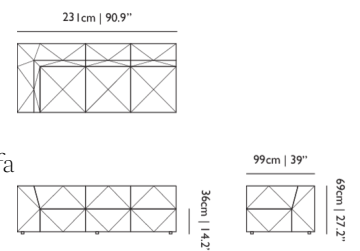

**ADDITIONAL**

A modular sofa system that will befriend any interior. Design your own BFF Sofa and find out exact measurements with our configurator: <https://www.mooodi.com/bff-sofa>

**SEAT WIDTH**

200cm | 78.7"