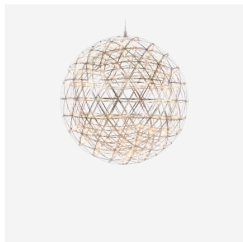

MATERIAL DESCRIPTION

HIPS housing, PMMA light guide, glass bulbs. The Proplight is available in two colour temperatures: 2000K or 2700K.

OUTDOOR USE

No

LIGHTSOURCE INCLUDED

Yes

INPUT VOLTAGE

110-240V

LAMPHOLDER

LED (Solid state)

CABLE LENGTH

400cm | 157.5"

CRI

80

DIMMING & LIGHTING CONTROL

Mains, Trailing edge, Reverse phase

ADDITIONAL

The Proplight is available in two colour temperatures: 2000K or 2700K.

NUMBER OF LIGHTSOURCES

18

MAX POWER CONSUMPTION

21W

CABLE COLOUR

Transparent with tinned cores

CANOPY

Pebble II White, ABS

LIGHT OUTPUT

499 lm

98cm | 38.6"

18cm | 7.1"

13cm | 5.1"

16cm | 6.3"

8cm | 3.2"

Raimond II

RAIMOND PUTS, 2009

The Raimond lights: perfect spheres of mathematical ingredients punctuated by tiny LED lights. Designer Raimond Puts was not only intrigued by the shape of the geodesic dome, but also with the mystery of prime numbers. It's no coincidence that the dimension of all Raimond lights resemble a prime number. The result of mathematical perfection, that brings the starry night sky into your home.

Compatible with our Wireless Wall Switch, for quick and easy dimming that gives you full control over the light output.

Model: **RAIMOND II, R43**

Raimond II, R43

8718282359946

€ 1.731 In stock

Raimond II, R43, 10 MTR CABLE

8718282359939

€ 1.886 In stock