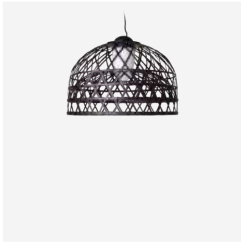

Emperor Suspended

NERI AND HU, 2009