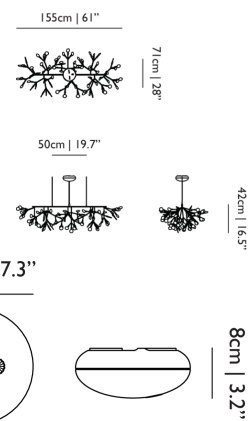

Model: LINEAR

Heracleum III Linear Copper	8718282364261	€ 3.059	In stock
Heracleum III Linear Nickel	8718282364278	€ 3.059	In stock
Heracleum III Linear White	8718282364285	€ 3.059	In stock
Heracleum III Linear Copper 10 MTR	8718282367118	€ 3.192	12W
Heracleum III Linear Nickel 10 MTR	8718282367125	€ 3.192	12W
Heracleum III Linear White 10 MTR	8718282367132	€ 3.192	12W

MATERIAL DESCRIPTION

Metal wire frame, polycarbonate lenses, ultra thin suspension wire

OUTDOOR USE

No

LIGHTSOURCE INCLUDED

Yes

NUMBER OF LIGHTSOURCES

72

INPUT VOLTAGE

120-250V

MAX POWER CONSUMPTION

22W

LAMPHOLDER

LED (Solid state)

CABLE COLOUR

Transparent with tinned cores

CABLE LENGTH

400cm | 157.5"; 1000cm | 393.7"

CANOPY

Pebble III in matching color

COLOUR TEMPERATURE

2600 K

CRI

91

LIGHT OUTPUT

1872 lm

DIMMING & LIGHTING CONTROL

DALI dt6, Push / Pulse dim on mains,

Wireless Wall Switch, Mains / ELV dimming is not possible