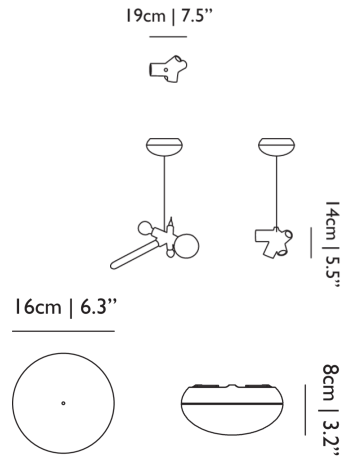

CABLE LENGTH
400cm | 157.5"; 1000cm | 393.7"

DIMMING & LIGHTING CONTROL
Mains dimmable with compatible light source

CANOPY
Pebble II White, ABS