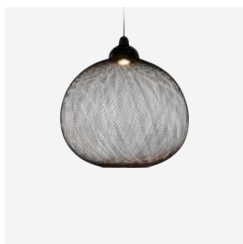

Non Random

BERTJAN POT, 2007

Old ladies call them neatly coiled balls of yarn, Kids talk about soap bubbles hanging from lightbulbs. Some say they are there to light up Arabian nights, Moooi says they're Non Random Lights.

Model: NON RANDOM D48

Non Random d48, white	8718282293752	€ 567	In stock
Non Random d48, black	8718282293790	€ 652	In stock
Non Random d48, white, 10 MTR CABLE	8718282293776	€ 661	6W
Non Random d48, black, 10 MTR CABLE	8718282293783	€ 747	6W

MATERIAL DESCRIPTION

Sphere from fiberglass with epoxy resin, powder coated aluminium cap, anodized aluminium reflector

OUTDOOR USE

No

48cm | 18.9"

NUMBER OF LIGHTSOURCES

1

INPUT VOLTAGE

220-240V

MAX POWER CONSUMPTION

60W

LAMPHOLDER

E27

CABLE COLOUR

Black

CABLE LENGTH

400cm | 157.5"; 1000cm | 393.7"