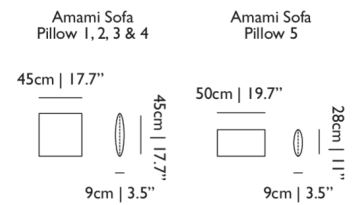

Amami Pillows

LORENZA BOZZOLI, 2016

Matching Amami Pillows are super cozy and a joy to the eye, making it simply irresistible to pamper you and your guests.

Model: **SET OF 5 PILLOWS**

Amami Pillows, set of 5, Red/Blue	8718282343563	€ 1.077	10W
Amami Pillows, set of 5, Red/Dark Grey	8718282343570	€ 1.077	10W
Amami Pillows, set of 5, Red/Light Grey	8718282343587	€ 1.077	10W

ADDITIONAL

Pillow set of 4 red/cayenne pillows (1,2,3,4) and one (5) matching with sofa colour.

OUTDOOR USE

No