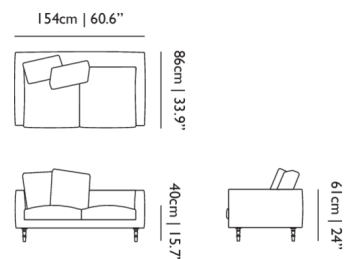

MATERIAL DESCRIPTION

Various materials

ADDITIONAL

Boutique Legs are to be ordered separate.

OUTDOOR USE

No

Model: DOUBLE SEATER

Boutique Double Seater Diamond stitch Black	8718282349725	€ 5.752	7W
Boutique Double Seater Cat I	PBOUTDOUBI	€ 3.502	10W
Boutique Double Seater Cat I	PBOUTDOUBI	€ 3.502	10W
Boutique Double Seater Cat II	PBOUTDOUBII	€ 3.781	10W
Boutique Double Seater Cat II	PBOUTDOUBII	€ 3.781	10W
Boutique Double Seater Cat III	PBOUTDOUBIII	€ 4.017	10W
Boutique Double Seater Cat III	PBOUTDOUBIII	€ 4.017	10W
Boutique Double Seater Cat IV	PBOUTDOUBIV	€ 4.393	10W
Boutique Double Seater Cat IV	PBOUTDOUBIV	€ 4.393	10W
Boutique Double Seater Cat V	PBOUTDOUBV	€ 5.176	10W
Boutique Double Seater Cat LI	PBOUTDOUBLI	€ 5.319	10W
Boutique Double Seater Cat V	PBOUTDOUBV	€ 5.176	10W
Boutique Double Seater Cat LI	PBOUTDOUBLI	€ 5.319	10W
Boutique Double Seater Cat LII	PBOUTDOUBLII	€ 6.530	10W
Boutique Double Seater Cat LII	PBOUTDOUBLII	€ 6.530	10W
Boutique Double Seater Cat LIII	PBOUTDOUBLIII	€ 7.740	10W
Boutique Double Seater Cat LIII	PBOUTDOUBLIII	€ 7.740	10W

MATERIAL DESCRIPTION

Steel base construction, CMHR foam upholstered.

OUTDOOR USE

No

SEAT HEIGHT

40cm | 15.7"

HEIGHT ARMREST

61cm | 24"

ADDITIONAL

Pillows and legs to be ordered separately.

SEAT WIDTH

129cm | 50.8"

SEATING CAPACITY

2