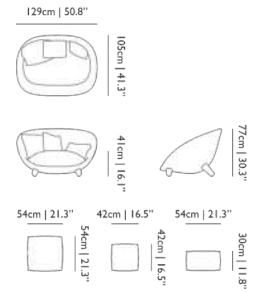

**ADDITIONAL**

Legs available in different stain colours: Cinnamon Stained, White Wash Stained.

**SEAT WIDTH**

100cm | 39.4" to 84cm | 33.1"

**SEATING CAPACITY**

2