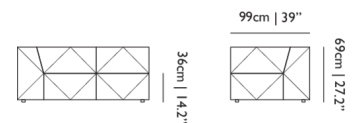

SEATING CAPACITY

2