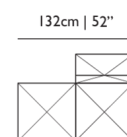

Model: DOUBLE ELEMENT DE07 DORMEUSE

BFF Double element DE07 Dormeuse, Left Cat I	PBFF-DE07I	€ 2.020	9W
BFF Double element DE07 Dormeuse, Left Cat II	PBFF-DE07II	€ 2.130	9W
BFF Double element DE07 Dormeuse, Left Cat I	PBFF-DE07I	€ 2.020	9W
BFF Double element DE07 Dormeuse, Left Cat III	PBFF-DE07III	€ 2.223	9W
BFF Double element DE07 Dormeuse, Left Cat II	PBFF-DE07II	€ 2.130	9W
BFF Double element DE07 Dormeuse, Left Cat III	PBFF-DE07III	€ 2.223	9W
BFF Double element DE07 Dormeuse, Left Cat IV	PBFF-DE07IV	€ 2.372	9W
BFF Double element DE07 Dormeuse, Left Cat IV	PBFF-DE07IV	€ 2.372	9W
BFF Double element DE07 Dormeuse, Left Cat LI	PBFF-DE07LI	€ 2.640	9W
BFF Double element DE07 Dormeuse, Left Cat V	PBFF-DE07V	€ 2.682	9W
BFF Double element DE07 Dormeuse, Left Cat LI	PBFF-DE07LI	€ 2.640	9W
BFF Double element DE07 Dormeuse, Left Cat V	PBFF-DE07V	€ 2.682	9W
BFF Double element DE07 Dormeuse, Left Cat LII	PBFF-DE07LII	€ 2.913	9W
BFF Double element DE07 Dormeuse, Left Cat LII	PBFF-DE07LII	€ 2.913	9W
BFF Double element DE07 Dormeuse, Left Cat LIII	PBFF-DE07LIII	€ 3.502	9W
BFF Double element DE07 Dormeuse, Left Cat LIII	PBFF-DE07LIII	€ 3.502	9W

MATERIAL DESCRIPTION

Wooden frame, steel springs, foam.

ADDITIONAL

A modular sofa system that will befriend any interior. Design your own BFF Sofa and find out exact measurements with our configurator: <https://www.mooodi.com/bff-sofa>

OUTDOOR USE

No

SEAT HEIGHT

36cm | 14.2"

SEAT WIDTH

135cm | 53.1"