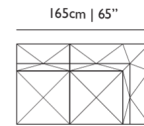

MATERIAL DESCRIPTION

Wooden frame, steel springs, foam.

ADDITIONAL

A modular sofa system that will befriend any interior. Design your own BFF Sofa and find out exact measurements with our configurator: <https://www.mooodi.com/bff-sofa>