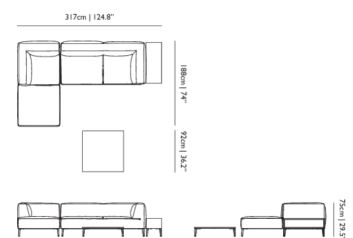

HEIGHT ARMREST

75cm | 29.5"

Model: CHAISE LONGUE RIGHT WITH ELEMENTS

SOFA SO GOOD CHAISE LONGUE RIGHT WITH ELEMENTS ABBRACCI, OYSTER

Sofa So Good Table Grey Stained	8718282351568	€ 467	8W
Sofa So Good Shelf Grey Stained	8718282351681	€ 752	8W
SSG Chaise Longue right CL02 Abbracci, Oyster	8718282747057	€ 3.522	8W
SSG Double no arm right DE02 Abbracci, Oyster	8718282747064	€ 3.817	8W
complete		€ 8.558