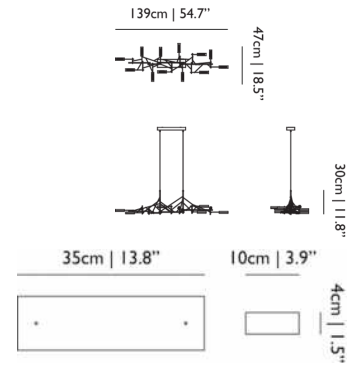

MATERIAL DESCRIPTION

Metal frame, brass shades and polycarbonate diffusers

OUTDOOR USE

No

LIGHTSOURCE INCLUDED

Yes

NUMBER OF LIGHTSOURCES

12

INPUT VOLTAGE

220-240V

MAX POWER CONSUMPTION

21W

LAMPHOLDER

LED (Solid state)

CABLE COLOUR

Black

CABLE LENGTH

250cm | 98.4"

CANOPY

Matching metal rectangle

COLOUR TEMPERATURE

2700 K

CRI

93

LIGHT OUTPUT

742 lm

DIMMING & LIGHTING CONTROL

Mains, Trailing edge, Reverse phase

Model: **85**

Tinkering 85

8718282351315

€ 1.851 In stock

MATERIAL DESCRIPTION

Metal frame, brass shades and polycarbonate diffusers

OUTDOOR USE

No

LIGHTSOURCE INCLUDED

Yes

NUMBER OF LIGHTSOURCES

7

INPUT VOLTAGE

220-240V

MAX POWER CONSUMPTION

12W

LAMPHOLDER

LED (Solid state)

CABLE COLOUR

Black

CABLE LENGTH

250cm | 98.4"

CANOPY

Matching metal rectangle

COLOUR TEMPERATURE

2700 K

CRI

93

LIGHT OUTPUT

420 lm