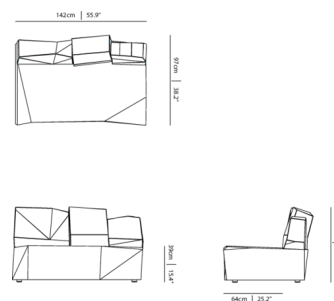

Model: SLT DOUBLE SEAT ELEMENT

SLT Double Seat Element Cat I	PSLTDOUBI	€ 3.143	8W
SLT Double Seat Element Cat II	PSLTDOUBII	€ 3.277	8W
SLT Double Seat Element Cat I	PSLTDOUBI	€ 3.143	8W
SLT Double Seat Element Cat III	PSLTDOUBIII	€ 3.390	8W
SLT Double Seat Element Cat II	PSLTDOUBII	€ 3.277	8W
SLT Double Seat Element Cat IV	PSLTDOUBIV	€ 3.569	8W
SLT Double Seat Element Cat III	PSLTDOUBIII	€ 3.390	8W
SLT Double Seat Element Cat IV	PSLTDOUBIV	€ 3.569	8W
SLT Double Seat Element Cat V	PSLTDOUBV	€ 3.943	8W
SLT Double Seat Element Cat LI	PSLTDOUBLI	€ 4.103	8W
SLT Double Seat Element Cat V	PSLTDOUBV	€ 3.943	8W
SLT Double Seat Element Cat LI	PSLTDOUBLI	€ 4.103	8W
SLT Double Seat Element Cat LII	PSLTDOUBLII	€ 4.727	8W
SLT Double Seat Element Cat LII	PSLTDOUBLII	€ 4.727	8W
SLT Double Seat Element Cat LIII	PSLTDOUBLIII	€ 5.351	8W
SLT Double Seat Element Cat LIII	PSLTDOUBLIII	€ 5.351	8W

MATERIAL DESCRIPTION

Wood and steel frame construction, foam.

OUTDOOR USE

No

SEAT HEIGHT

40cm | 15.7" to 37cm | 14.6"

SEAT WIDTH

140cm | 55.1"

SEATING CAPACITY

2

Model: SLT LONG ARMREST

SLT Long Armrest Cat I	PSLTLARI	€ 379	8W
SLT Long Armrest Cat I	PSLTLARI	€ 379	8W
SLT Long Armrest Cat II	PSLTLARII	€ 406	8W
SLT Long Armrest Cat II	PSLTLARII	€ 406	8W
SLT Long Armrest Cat III	PSLTLARIII	€ 430	8W
SLT Long Armrest Cat III	PSLTLARIII	€ 430	8W
SLT Long Armrest Cat IV	PSLTLARIV	€ 467	8W
SLT Long Armrest Cat IV	PSLTLARIV	€ 467	8W
SLT Long Armrest Cat V	PSLTLARV	€ 544	8W
SLT Long Armrest Cat V	PSLTLARV	€ 544	8W
SLT Long Armrest Cat LI	PSLTLARLI	€ 587	8W
SLT Long Armrest Cat LI	PSLTLARLI	€ 587	8W
SLT Long Armrest Cat LII	PSLTLARLII	€ 720	8W
SLT Long Armrest Cat LII	PSLTLARLII	€ 720	8W
SLT Long Armrest Cat LIII	PSLTLARLIII	€ 854	8W
SLT Long Armrest Cat LIII	PSLTLARLIII	€ 854	8W