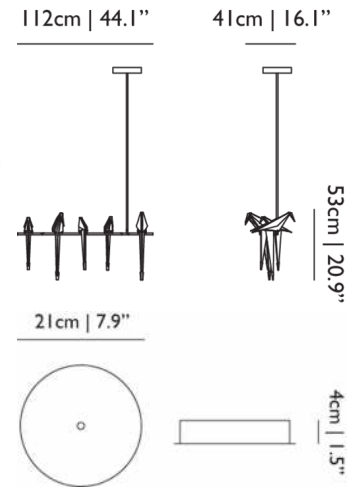

MATERIAL DESCRIPTION

Steel and aluminium frame with polycarbonate (PC) and synthetic paper birds.

ADDITIONAL

Includes 3 small and 2 large birds. Minimum of 30cm/11,8" from ceiling. One straight connector included. Suspension poles included with set 1: 2x50cm, 2x15cm, 2x10cm (150cm total) finished in matching colour.

OUTDOOR USE

No

LIGHTSOURCE INCLUDED

Yes

INPUT VOLTAGE

180-240V

LAMPHOLDER

LED (Solid state)

CABLE LENGTH

400cm | 157.5"; 1000cm | 393.7"

COLOUR TEMPERATURE

3000 K

LIGHT OUTPUT

560 lm

NUMBER OF LIGHTSOURCES

5

MAX POWER CONSUMPTION

15W

CABLE COLOUR

Black

CANOPY

Matching steel cylinder

CRI

80

DIMMING & LIGHTING CONTROL

0-10V, 1-10V, Push / Pulse dim on SELV, Potentiometer

Perch Light Tree

UMUT YAMAC, 2016

What is more poetic and elegantly captivating than a bird perched on a branch, flirting, singing and celebrating life? We all recognize this image and steal a moment from our precious time to admire this triumph of nature and beauty.

Model: **PERCH LIGHT TREE**

Perch Light Tree dimmable 1-10V

8718282298184

€ 25.795 In stock

MATERIAL DESCRIPTION

Steel and aluminium frame with polycarbonate (PC) and synthetic paper birds.

OUTDOOR USE

No

LIGHTSOURCE INCLUDED

Yes

NUMBER OF LIGHTSOURCES

25

INPUT VOLTAGE

90-305V

MAX POWER CONSUMPTION

90W

LAMPHOLDER

LED (Solid state)

CABLE COLOUR

Black

CABLE LENGTH

1000cm | 393.7"

CANOPY

Matching steel cylinder

COLOUR TEMPERATURE

3000 K

CRI

80