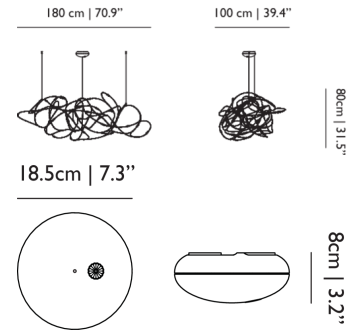

CABLE LENGTH
250cm | 98.4"

COLOUR TEMPERATURE
2500 K

LIGHT OUTPUT
2582 lm

CANOPY
Pebble III White, ABS

CRI
90

DIMMING & LIGHTING CONTROL
Wireless Wall Switch, DALI dt6, Push / Pulse
dim on mains