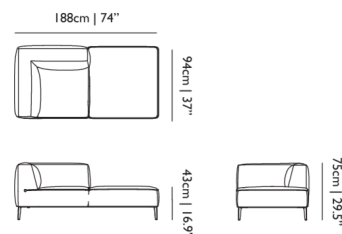

Model: CHAISE LONGUE RIGHT

SSG Chaise Longue right CL02 Cat I	PSSG-CL02I	€ 3.119	8W
SSG Chaise Longue right CL02 Cat I	PSSG-CL02I	€ 3.119	8W
SSG Chaise Longue right CL02 Cat II	PSSG-CL02II	€ 3.326	8W
SSG Chaise Longue right CL02 Cat III	PSSG-CL02III	€ 3.503	8W
SSG Chaise Longue right CL02 Cat II	PSSG-CL02II	€ 3.326	8W
SSG Chaise Longue right CL02 Cat III	PSSG-CL02III	€ 3.503	8W
SSG Chaise Longue right CL02 Cat IV	PSSG-CL02IV	€ 3.783	8W
SSG Chaise Longue right CL02 Cat IV	PSSG-CL02IV	€ 3.783	8W
SSG Chaise Longue right CL02 Cat V	PSSG-CL02V	€ 4.368	8W
SSG Chaise Longue right CL02 Cat LI	PSSG-CL02LI	€ 4.485	8W
SSG Chaise Longue right CL02 Cat V	PSSG-CL02V	€ 4.368	8W
SSG Chaise Longue right CL02 Cat LI	PSSG-CL02LI	€ 4.485	8W
SSG Chaise Longue right CL02 Cat LII	PSSG-CL02LII	€ 5.394	8W
SSG Chaise Longue right CL02 Cat LII	PSSG-CL02LII	€ 5.394	8W
SSG Chaise Longue right CL02 Cat LIII	PSSG-CL02LIII	€ 6.304	8W
SSG Chaise Longue right CL02 Cat LIII	PSSG-CL02LIII	€ 6.304	8W

MATERIAL DESCRIPTION

Steel frame, foam on elastic straps, polished aluminum feet

OUTDOOR USE

No

SEAT HEIGHT

43cm | 16.9"

HEIGHT ARMREST

75cm | 29.5"