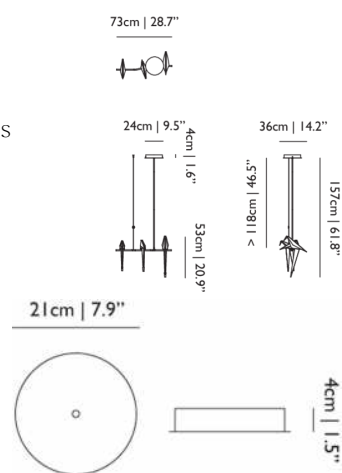

DIMMING & LIGHTING CONTROL

0-10V, 1-10V, Push / Pulse dim on SELV, Potentiometer

Model: **LARGE**

Perch Light Branch dimmable 1-10V	8718282298030	€ 3.360	In stock
Perch Light Branch dimmable 1-10V 10 MTR	8718282298115	€ 3.469	10W