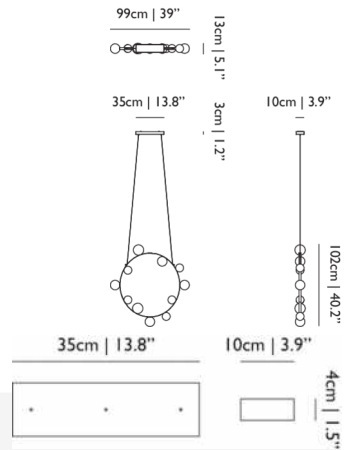

**CABLE LENGTH**  
250cm | 98.4"

**COLOUR TEMPERATURE**  
2700 K

**LIGHT OUTPUT**  
530 lm

**CANOPY**  
Matching metal rectangle

**CRI**  
93

**DIMMING & LIGHTING CONTROL**  
Mains, Trailing edge, Reverse phase