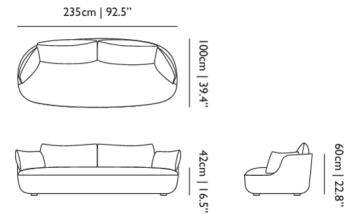

MATERIAL DESCRIPTION

Wooden frame covered in foam and dacron, foam seat.

OUTDOOR USE

No

SEAT HEIGHT

42cm | 16.5"

HEIGHT ARMREST

60cm | 23.6"

ADDITIONAL

Including pillows, produced with removable covers for seat

Model: CANAPE SOFA

Bart Canape Sofa Cat I	PBARTSOCAI	€ 4.895	10W
Bart Canape Sofa Cat I	PBARTSOCAI	€ 4.895	10W
Bart Canape Sofa Cat II	PBARTSOCAII	€ 5.278	10W
Bart Canape Sofa Cat II	PBARTSOCAII	€ 5.278	10W
Bart Canape Sofa Cat III	PBARTSOCAIII	€ 5.602	10W
Bart Canape Sofa Cat III	PBARTSOCAIII	€ 5.602	10W
Bart Canape Sofa Cat IV	PBARTSOCAIV	€ 6.118	10W
Bart Canape Sofa Cat IV	PBARTSOCAIV	€ 6.118	10W
Bart Canape Sofa Cat V	PBARTSOCAV	€ 7.194	10W
Bart Canape Sofa Cat LI	PBARTSOCALI	€ 7.407	10W
Bart Canape Sofa Cat V	PBARTSOCAV	€ 7.194	10W
Bart Canape Sofa Cat LI	PBARTSOCALI	€ 7.407	10W
Bart Canape Sofa Cat LII	PBARTSOCALII	€ 8.840	10W
Bart Canape Sofa Cat LII	PBARTSOCALII	€ 8.840	10W
Bart Canape Sofa Cat LIII	PBARTSOCALIII	€ 10.750	10W
Bart Canape Sofa Cat LIII	PBARTSOCALIII	€ 10.750	10W

MATERIAL DESCRIPTION

Wooden frame covered in foam and dacron, foam seat.

OUTDOOR USE

No

SEAT HEIGHT

47cm | 18.5"

HEIGHT ARMREST

65cm | 25.6"

ADDITIONAL

Including pillows, produced with removable covers for seat