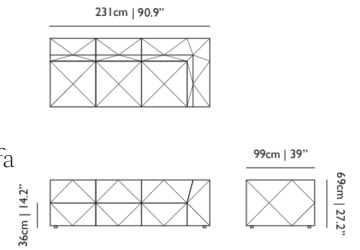

**ADDITIONAL**

A modular sofa system that will befriend any interior. Design your own BFF Sofa and find out exact measurements with our configurator: <https://www.mooodi.com/bff-sofa>

**SEAT WIDTH**

200cm | 78.7"