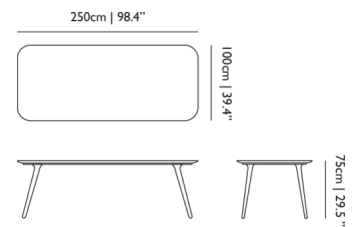

Model: ZIO DINING TABLE 250

Zio dining table 250 Cinnamon stained	8718282342450	€ 4.904	In stock
Zio Dining Table 250, composition	8718282342405	€ 4.904	10W
Zio dining table 250 Black stained	8718282342429	€ 4.904	10W
Zio dining table 250 Grey stained	8718282342443	€ 4.904	10W
Zio dining table 250 Natural oil	8718282342412	€ 4.904	10W
Zio dining table 250 Wenge stained	8718282342436	€ 4.904	10W
Zio dining table 250 White wash stained	8718282342467	€ 4.904	10W

MATERIAL DESCRIPTION
Solid oak

OUTDOOR USE
No

THICKNESS TABLETOP
6cm | 2.4"

SEATS
6