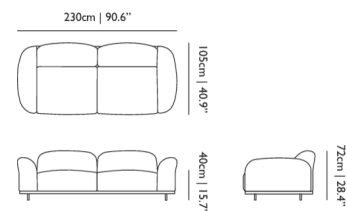

**SEAT WIDTH**

176cm | 69.3"

**HEIGHT ARMREST**

68cm | 26.8"

**SEATING CAPACITY**

3