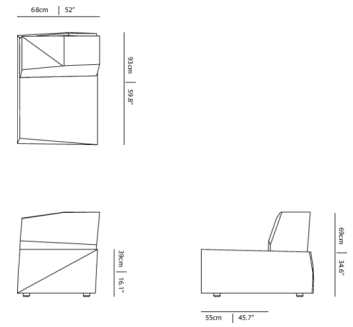

MATERIAL DESCRIPTION

Wood and steel frame construction, foam.

OUTDOOR USE

No

SEAT HEIGHT

39cm | 15.4"

SEAT WIDTH

65cm | 25.6"

SEATING CAPACITY

1