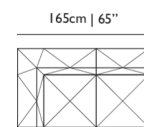

ADDITIONAL

A modular sofa system that will befriend any interior. Design your own BFF Sofa and find out exact measurements with our configurator: <https://www.mooodi.com/bff-sofa>