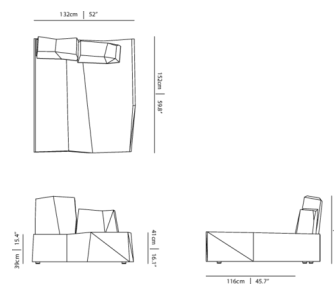

SEATING CAPACITY

1