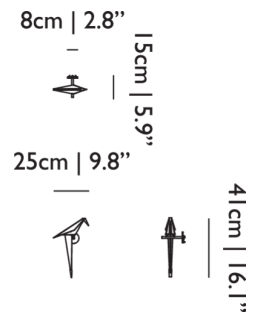

ADDITIONAL

The Perch Light Wall Recessed can be installed on drywalls only. Because of the size of the driver, it's not possible to mount it to a solid wall.