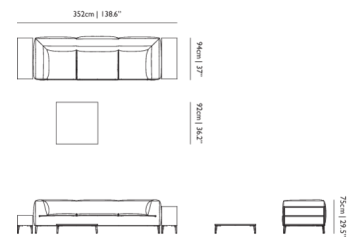

SEATING CAPACITY

3