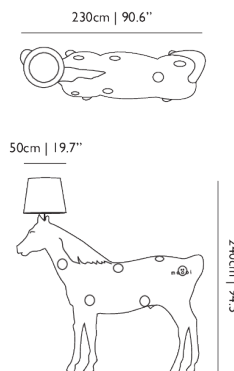

**CABLE LENGTH**

400cm | 157.5"

**SWITCH**

In line on/off switch