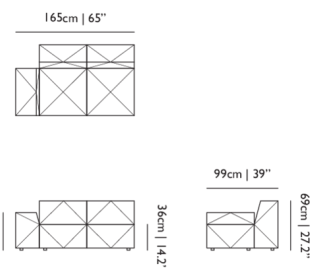

Model: DOUBLE ELEMENT DE04 LEFT

BFF Double element DE04 Left, Low Cat I	PBFF-DE04I	€ 2.955	9W
BFF Double element DE04 Left, Low Cat II	PBFF-DE04II	€ 3.122	9W
BFF Double element DE04 Left, Low Cat I	PBFF-DE04I	€ 2.955	9W
BFF Double element DE04 Left, Low Cat III	PBFF-DE04III	€ 3.264	9W
BFF Double element DE04 Left, Low Cat II	PBFF-DE04II	€ 3.122	9W
BFF Double element DE04 Left, Low Cat III	PBFF-DE04III	€ 3.264	9W
BFF Double element DE04 Left, Low Cat IV	PBFF-DE04IV	€ 3.488	9W
BFF Double element DE04 Left, Low Cat IV	PBFF-DE04IV	€ 3.488	9W
BFF Double element DE04 Left, Low DM 3, 571	8718282746906	€ 3.694	9W
BFF Double element DE04 Left, Low Cat LI	PBFF-DE04LI	€ 3.818	9W
BFF Double element DE04 Left, Low Cat V	PBFF-DE04V	€ 3.958	9W
BFF Double element DE04 Left, Low Cat LI	PBFF-DE04LI	€ 3.818	9W
BFF Double element DE04 Left, Low Cat V	PBFF-DE04V	€ 3.958	9W
BFF Double element DE04 Left, Low Cat LII	PBFF-DE04LII	€ 4.202	9W
BFF Double element DE04 Left, Low Cat LII	PBFF-DE04LII	€ 4.202	9W
BFF Double element DE04 Left, Low Cat LIII	PBFF-DE04LIII	€ 5.047	9W
BFF Double element DE04 Left, Low Cat LIII	PBFF-DE04LIII	€ 5.047	9W

MATERIAL DESCRIPTION

Wooden frame, steel springs, foam.

ADDITIONAL

A modular sofa system that will befriend any interior. Design your own BFF Sofa and find out exact measurements with our configurator: <https://www.moooti.com/bff-sofa>

OUTDOOR USE

No

SEAT HEIGHT

36cm | 14.2"

SEAT WIDTH

135cm | 53.1"

HEIGHT ARMREST

56cm | 22"

SEATING CAPACITY

2

Model: DOUBLE ELEMENT DE05 HIGH

BFF Double element DE05 High, Right Cat I	PBFF-DE05I	€ 3.089	9W
BFF Double element DE05 High, Right Cat II	PBFF-DE05II	€ 3.255	9W
BFF Double element DE05 High, Right Cat I	PBFF-DE05I	€ 3.089	9W
BFF Double element DE05 High, Right Cat III	PBFF-DE05III	€ 3.395	9W
BFF Double element DE05 High, Right Cat II	PBFF-DE05II	€ 3.255	9W
BFF Double element DE05 High, Right Cat III	PBFF-DE05III	€ 3.395	9W
BFF Double element DE05 High, Right Cat IV	PBFF-DE05IV	€ 3.617	9W
BFF Double element DE05 High, Right Cat IV	PBFF-DE05IV	€ 3.617	9W
BFF Double element DE05 High, Right DM 3, 571	8718282746883	€ 3.830	9W
BFF Double element DE05 High, Right Cat V	PBFF-DE05V	€ 4.083	9W
BFF Double element DE05 High, Right Cat LI	PBFF-DE05LI	€ 4.085	9W
BFF Double element DE05 High, Right Cat V	PBFF-DE05V	€ 4.083	9W
BFF Double element DE05 High, Right Cat LI	PBFF-DE05LI	€ 4.085	9W
BFF Double element DE05 High, Right Cat LII	PBFF-DE05LII	€ 4.508	9W
BFF Double element DE05 High, Right Cat LII	PBFF-DE05LII	€ 4.508	9W
BFF Double element DE05 High Right Cat LIII	PBFF-DE05LIII	€ 5.441	9W
BFF Double element DE05 High Right Cat LIII	PBFF-DE05LIII	€ 5.441	9W