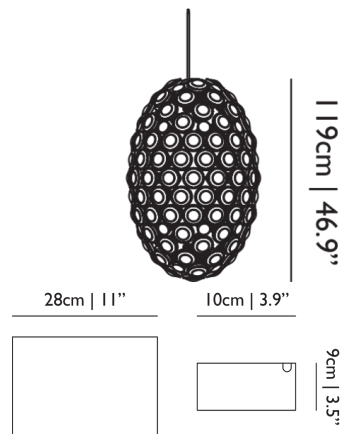

DIMMING & LIGHTING CONTROL

1-10V

Model: **ICONIC EYES 85**

Iconic Eyes 85

8718282198798

€ 8.635 In stock