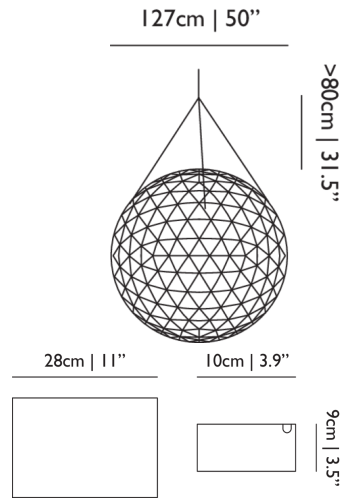

MATERIAL DESCRIPTION
Stainless Steel Sphere with PMMA lenses

LIGHTSOURCE INCLUDED
Yes

INPUT VOLTAGE
120-250V

LAMPHOLDER
LED (Solid state)

CABLE LENGTH
1000cm | 393.7"

COLOUR TEMPERATURE
2500 K

LIGHT OUTPUT
3390 lm

OUTDOOR USE
No

NUMBER OF LIGHTSOURCES
492

MAX POWER CONSUMPTION
58W

CABLE COLOUR
Transparent with tinned cores

CANOPY
White metal rectangle

CRI
92

DIMMING & LIGHTING CONTROL
DALI dt6