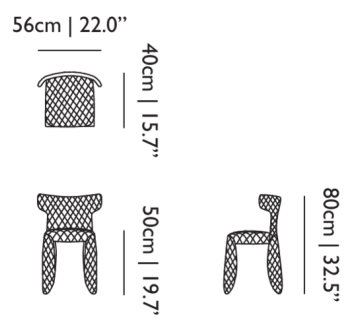

SEAT HEIGHT
51cm | 20.1"

SEAT WIDTH
42cm | 16.5"