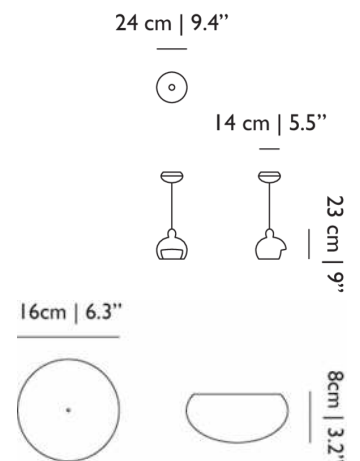

Lorenza Bozzoli immortalize the soft shapes, graceful prints and vibrant colours that represent the essence of a sensual cultural heritage from the Eastern world: the glamorous, poetic & witty Geisha figures and their earlier predecessors, the Juuyo.

Model: JUUYO

Juuyo, white, Peach Flowers

8718282299549

€ 811 In stock

Juuyo, white, Koi Carp Tattoo

8718282299556

€ 812 In stock

MATERIAL DESCRIPTION
Glazed ceramics with decal.

RECOMMENDED LIGHTSOURCE
E14 - 230V -> G45 Bulb - 42W - 20mm
Mirror

NUMBER OF LIGHTSOURCES
1

MAX POWER CONSUMPTION
28W

CABLE COLOUR
Black textile

CANOPY
Matching ceramic canopy

OUTDOOR USE
No

LIGHTSOURCE INCLUDED
Yes

INPUT VOLTAGE
220-240V

LAMPHOLDER
E14

CABLE LENGTH
400cm | 157.5"

DIMMING & LIGHTING CONTROL
Mains dimmable with compatible light source