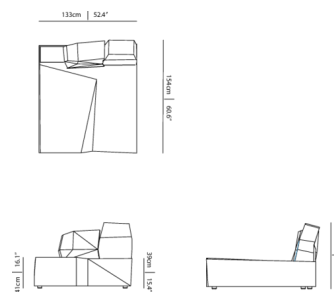

Model: SLT CHAISE LONGUE LEFT

SLT Chaise Longue Left Cat I	PSLTCORNLI	€ 3.571	8W
SLT Chaise Longue Left Cat II	PSLTCORNLI	€ 3.724	8W
SLT Chaise Longue Left Cat I	PSLTCORNLI	€ 3.571	8W
SLT Chaise Longue Left Cat III	PSLTCORNLI	€ 3.853	8W
SLT Chaise Longue Left Cat II	PSLTCORNLI	€ 3.724	8W
SLT Chaise Longue Left Cat IV	PSLTCORNLI	€ 4.061	8W
SLT Chaise Longue Left Cat III	PSLTCORNLI	€ 3.853	8W
SLT Chaise Longue Left Cat IV	PSLTCORNLI	€ 4.061	8W
SLT Chaise Longue Left Cat V	PSLTCORNLI	€ 4.490	8W
SLT Chaise Longue Left Cat LI	PSLTCORNLI	€ 4.666	8W
SLT Chaise Longue Left Cat V	PSLTCORNLI	€ 4.490	8W
SLT Chaise Longue Left Cat LI	PSLTCORNLI	€ 4.666	8W
SLT Chaise Longue Left Cat LII	PSLTCORNLI	€ 5.379	8W
SLT Chaise Longue Left Cat LII	PSLTCORNLI	€ 5.379	8W
SLT Chaise Longue Left Cat LIII	PSLTCORNLI	€ 6.093	8W
SLT Chaise Longue Left Cat LIII	PSLTCORNLI	€ 6.093	8W

MATERIAL DESCRIPTION

Wood and steel frame construction, foam.

OUTDOOR USE

No

SEAT HEIGHT

41cm | 16.1" to 39cm | 15.4"

SEAT WIDTH

130cm | 51.2"

SEATING CAPACITY

1