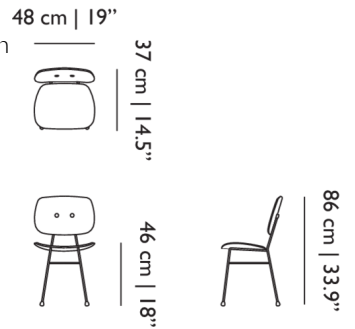

MATERIAL DESCRIPTION
Upholstered steel frame.

ADDITIONAL
Please note that there is a golden matt version available that has a higher martindale of 200.000 which is an advantage when using the chair in larger projects.

OUTDOOR USE
No

SEAT HEIGHT
50cm | 19.7" to 48cm | 18.9"

SEAT WIDTH
48cm | 18.9" to 46cm | 18.1"