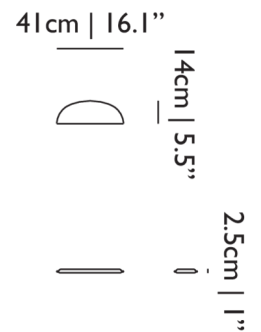

Carbon Chair

BERTJAN POT, 2004

The Carbon Chair of Bertjan Pot and Marcel Wanders speaks of dedicated craftsmanship in connection to high tech materials only made possible by personal excitement, passion and enlightenment.

Model: **CARBON CAP**

Carbon Chair cap, black

8718282343747

€ 41 In stock

MATERIAL DESCRIPTION
Faux Leather

OUTDOOR USE
No

Model: **CARBON CHAIR**

Carbon Chair

8718282340180

€ 805 In stock

MATERIAL DESCRIPTION
Carbon fiber with epoxy resin.

OUTDOOR USE
Yes

SEAT HEIGHT
46cm | 18.1"

SEAT WIDTH
43cm | 16.9"

Model: **CARBON PAD**

Carbon Chair pad, black

8718282343754

€ 102 In stock

MATERIAL DESCRIPTION
Carbon fiber with epoxy resin.

OUTDOOR USE
Yes