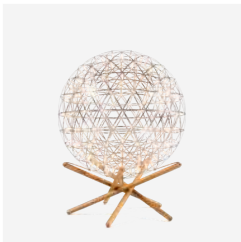

## Raimond II Tensegrity

RAIMOND PUTS, 2014

The Raimond Tensegrity is a floor lamp made from elegant metal, complemented with the sturdy earthiness of wood.

Tensegrity is a term that was first described by Buckminster Fuller as an architectural term. It refers to the interconnected wooden structure that uses tension and pressure to keep its shape. The beauty of the Raimond Tensegrity lies not only in its contrasting materials, but also in the trigonometric harmony of both structures. Mathematical perfection times two.