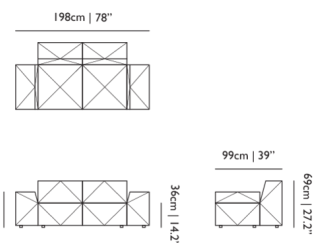

Model: DOUBLE SEATER DE01 LOW

BFF Double Seater DE01 Low Cat I	PBFF-DE01I	€ 3.327	9W
BFF Double Seater DE01 Low Cat I	PBFF-DE01II	€ 3.327	9W
BFF Double Seater DE01 Low Cat II	PBFF-DE01III	€ 3.526	9W
BFF Double Seater DE01 Low Cat III	PBFF-DE01III	€ 3.696	9W
BFF Double Seater DE01 Low Cat II	PBFF-DE01III	€ 3.526	9W
BFF Double Seater DE01 Low Cat III	PBFF-DE01III	€ 3.696	9W
BFF Double Seater DE01 Low Cat IV	PBFF-DE01IV	€ 3.963	9W
BFF Double Seater DE01 Low Cat IV	PBFF-DE01IV	€ 3.963	9W
BFF Double Seater DE01 Low Cat LI	PBFF-DE01LI	€ 4.320	9W
BFF Double Seater DE01 Low Cat V	PBFF-DE01V	€ 4.523	9W
BFF Double Seater DE01 Low Cat LI	PBFF-DE01LI	€ 4.320	9W
BFF Double Seater DE01 Low Cat LII	PBFF-DE01LII	€ 4.782	9W
BFF Double Seater DE01 Low Cat V	PBFF-DE01V	€ 4.523	9W
BFF Double Seater DE01 Low Cat LII	PBFF-DE01LII	€ 4.782	9W
BFF Double Seater DE01 Low Cat LIII	PBFF-DE01LIII	€ 5.749	9W
BFF Double Seater DE01 Low Cat LIII	PBFF-DE01LIII	€ 5.749	9W

MATERIAL DESCRIPTION

Wooden frame, steel springs, foam.

ADDITIONAL

A modular sofa system that will befriend any interior. Design your own BFF Sofa and find out exact measurements with our configurator: <https://www.mooodi.com/bff-sofa>

OUTDOOR USE

No

SEAT HEIGHT

36cm | 14.2"

SEAT WIDTH

135cm | 53.1"

HEIGHT ARMREST

56cm | 22"

SEATING CAPACITY

2

Model: DOUBLE SEATER DE02 HIGH

BFF Double Seater DE02 High Cat I	PBFF-DE02I	€ 3.573	9W
BFF Double Seater DE02 High Cat II	PBFF-DE02II	€ 3.769	9W
BFF Double Seater DE02 High Cat I	PBFF-DE02I	€ 3.573	9W
BFF Double Seater DE02 High Cat III	PBFF-DE02III	€ 3.935	9W
BFF Double Seater DE02 High Cat II	PBFF-DE02II	€ 3.769	9W
BFF Double Seater DE02 High Cat III	PBFF-DE02III	€ 3.935	9W
BFF Double Seater DE02 High Cat IV	PBFF-DE02IV	€ 4.199	9W
BFF Double Seater DE02 High Cat IV	PBFF-DE02IV	€ 4.199	9W
BFF Double Seater DE02 High Cat V	PBFF-DE02V	€ 4.750	9W
BFF Double Seater DE02 High Cat LI	PBFF-DE02LI	€ 4.833	9W
BFF Double Seater DE02 High Cat V	PBFF-DE02V	€ 4.750	9W
BFF Double Seater DE02 High Cat LI	PBFF-DE02LI	€ 4.833	9W
BFF Double Seater DE02 High Cat LII	PBFF-DE02LII	€ 5.371	9W
BFF Double Seater DE02 High Cat LII	PBFF-DE02LII	€ 5.371	9W
BFF Double Seater DE02 High Cat LIII	PBFF-DE02LIII	€ 6.519	9W
BFF Double Seater DE02 High Cat LIII	PBFF-DE02LIII	€ 6.519	9W