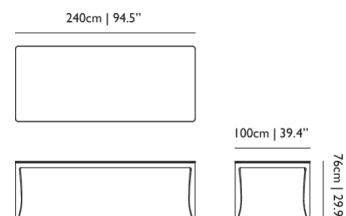

Model: 240

Monster Table 240 Black stained	8718282348193	€ 2.846	In stock
Monster Table 240 Cinnamon stained	8718282348209	€ 2.846	In stock
Monster Table 240 Grey stained	8718282348179	€ 2.846	10W
Monster Table 240 Natural oil	8718282348155	€ 2.846	10W
Monster Table 240 Wenge stained	8718282348162	€ 2.846	10W
Monster Table 240 White wash stained	8718282348186	€ 2.846	10W

MATERIAL DESCRIPTION

Solid oak legs and veneer top

OUTDOOR USE

No

THICKNESS TABLETOP

9cm | 3.5"

SEATS

8

Model: 280

Monster Table 280 Black stained	8718282348223	€ 3.215	10W
Monster Table 280 Cinnamon stained	8718282348254	€ 3.215	10W
Monster Table 280 Grey stained	8718282348247	€ 3.215	10W
Monster Table 280 Natural Oil	8718282348216	€ 3.215	10W
Monster Table 280 Wenge stained	8718282348230	€ 3.215	10W
Monster Table 280 White wash stained	8718282348261	€ 3.215	10W

MATERIAL DESCRIPTION

Solid oak legs and veneer top

OUTDOOR USE

No

THICKNESS TABLETOP

9cm | 3.5"