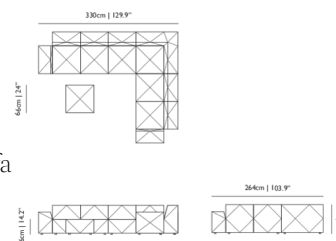

Model: **CORNER MODULE**

BFF SOFA CORNER MODULE DIVINA MELANGE 3, 571

BFF Double element DE03 Right, Low DM 3, 571	8718282746890	€ 3.694	9W
BFF Footstool DM 3, 571	8718282746913	€ 911	9W
BFF Double element DE04 Left, Low DM 3, 571	8718282746906	€ 3.694	9W
BFF Double element DE05 High, Right DM 3, 571	8718282746883	€ 3.830	9W
complete		€ 12.129	

MATERIAL DESCRIPTION

Wooden frame, steel springs, foam.

ADDITIONAL

A modular sofa system that will befriend any interior. Design your own BFF Sofa and find out exact measurements with our configurator: <https://www.mooodi.com/bff-sofa>

OUTDOOR USE

No

SEAT HEIGHT

36cm | 14.2"

SEAT WIDTH

135cm | 53.1"

HEIGHT ARMREST

56cm | 22"

SEATING CAPACITY

2

Model: **TRIPLE SEATER**

BFF SOFA TRIPLE SEATER EA, DODO PAVONE JACQUARD WHITE

BFF Triple Seater TE02 High EA, Dodo Pavone Jacquard White	8718282749549	€ 6.187	9W
complete		€ 6.187	

MATERIAL DESCRIPTION

Wooden frame, steel springs, foam.

ADDITIONAL

A modular sofa system that will befriend any interior. Design your own BFF Sofa and find out exact measurements with our configurator: <https://www.mooodi.com/bff-sofa>

OUTDOOR USE

No

SEAT HEIGHT

36cm | 14.2"

SEAT WIDTH

200cm | 78.7"

HEIGHT ARMREST

69cm | 27.2"

SEATING CAPACITY

3

Model: **TRIPLE SEATER**

BFF SOFA TRIPLE SEATER

BFF Triple Seater TE01 Low EA, Dwarf Rhino Buffed	8718282746340	€ 8.061	9W
complete		€ 8.061