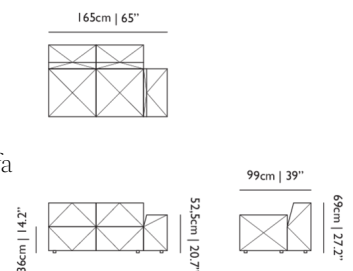

ADDITIONAL

A modular sofa system that will befriend any interior. Design your own BFF Sofa and find out exact measurements with our configurator: <https://www.mooodi.com/bff-sofa>