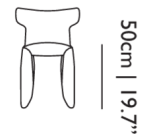

MATERIAL DESCRIPTION
Steel frame, foam.

OUTDOOR USE
No

56cm | 22.0"