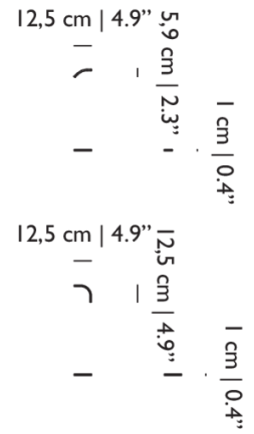

MATERIAL DESCRIPTION

Metal wire frame, polycarbonate lenses, ultra thin suspension wire

OUTDOOR USE

No

Model: HERACLEUM ENDLESS BEND 90

Heracleum Endless, bend 90°, copper

MOLHEREB90CA

€ 101 In stock

Heracleum Endless, bend 90°, nickel

MOLHEREB90NA

€ 101 In stock

Heracleum Endless, bend 90°, white

8718282362687

€ 101 In stock

MATERIAL DESCRIPTION

Metal wire frame, polycarbonate lenses, ultra thin suspension wire