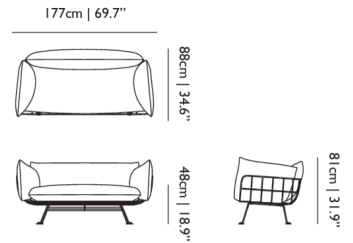

MATERIAL DESCRIPTION

Upholstered

ADDITIONAL

Alfresco fabric (Cat II) is suitable for outdoor use, outdoor pillows are available on request and are subject to surcharges. Nest Chair pillows are connected by zippers. All covers can be removed for cleaning.

OUTDOOR USE

Yes

SEAT HEIGHT

48cm | 18.9"

SEAT WIDTH

122cm | 48"

HEIGHT ARMREST

81cm | 31.9"

SEATING CAPACITY

2