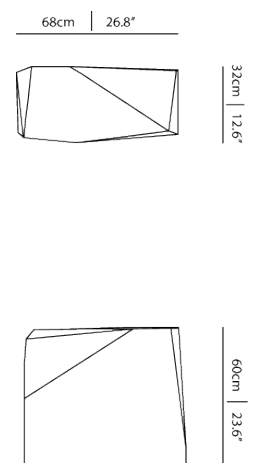

HEIGHT ARMREST

61cm | 24" to 59cm | 23.2"