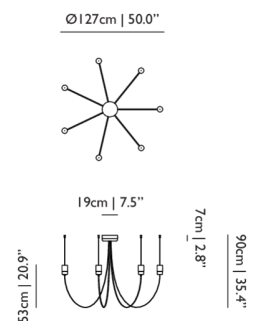

LIGHT OUTPUT

1434 lm