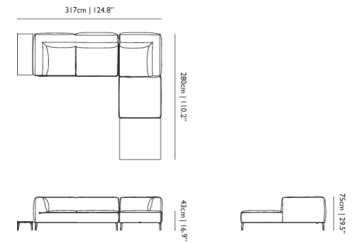

MATERIAL DESCRIPTION

Steel frame, foam on elastic straps, polished aluminum feet

OUTDOOR USE

No

SEAT HEIGHT

43cm | 16.9"

HEIGHT ARMREST

75cm | 29.5"