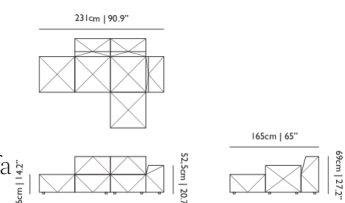

ADDITIONAL

A modular sofa system that will befriend any interior. Design your own BFF Sofa and find out exact measurements with our configurator: <https://www.mooodi.com/bff-sofa>