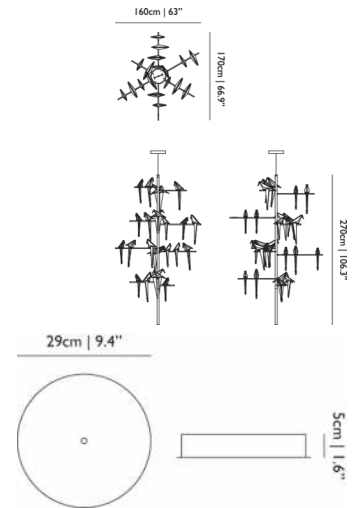

LIGHT OUTPUT
2340 lm

DIMMING & LIGHTING CONTROL
0-10V, PWM, Potentiometer