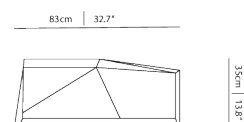

Model: SLT SIDEREST RIGHT

SLT Siderest Right Cat I	PSLTSIDERI	€ 695	8W
SLT Siderest Right Cat I	PSLTSIDERI	€ 695	8W
SLT Siderest Right Cat II	PSLTSIDERII	€ 741	8W
SLT Siderest Right Cat III	PSLTSIDERIII	€ 780	8W
SLT Siderest Right Cat II	PSLTSIDERII	€ 741	8W
SLT Siderest Right Cat III	PSLTSIDERIII	€ 780	8W
SLT Siderest Right Cat IV	PSLTSIDERIV	€ 841	8W
SLT Siderest Right Cat IV	PSLTSIDERIV	€ 841	8W
SLT Siderest Right Cat V	PSLTSIDERV	€ 970	8W
SLT Siderest Right Cat V	PSLTSIDERV	€ 970	8W
SLT Siderest Right Cat LI	PSLTSIDERLI	€ 1.042	8W
SLT Siderest Right Cat LI	PSLTSIDERLI	€ 1.042	8W
SLT Siderest Right Cat LII	PSLTSIDERLII	€ 1.264	8W
SLT Siderest Right Cat LII	PSLTSIDERLII	€ 1.264	8W
SLT Siderest Right Cat LIII	PSLTSIDERLIII	€ 1.488	8W
SLT Siderest Right Cat LIII	PSLTSIDERLIII	€ 1.488	8W

MATERIAL DESCRIPTION

Wood and steel frame construction, foam.

OUTDOOR USE

No

HEIGHT ARMREST

61cm | 24" to 58cm | 22.8"

Model: SLT SINGLE SEAT ELEMENT

SLT Single Seat Element Cat I	PSLTSINGI	€ 1.709	8W
SLT Single Seat Element Cat II	PSLTSINGII	€ 1.783	8W
SLT Single Seat Element Cat I	PSLTSINGI	€ 1.709	8W
SLT Single Seat Element Cat III	PSLTSINGIII	€ 1.847	8W
SLT Single Seat Element Cat II	PSLTSINGII	€ 1.783	8W
SLT Single Seat Element Cat IV	PSLTSINGIV	€ 1.948	8W
SLT Single Seat Element Cat III	PSLTSINGIII	€ 1.847	8W
SLT Single Seat Element Cat IV	PSLTSINGIV	€ 1.948	8W
SLT Single Seat Element Cat V	PSLTSINGV	€ 2.158	8W
SLT Single Seat Element Cat LI	PSLTSINGLI	€ 2.259	8W
SLT Single Seat Element Cat V	PSLTSINGV	€ 2.158	8W
SLT Single Seat Element Cat LI	PSLTSINGLI	€ 2.259	8W
SLT Single Seat Element Cat LII	PSLTSINGLII	€ 2.616	8W
SLT Single Seat Element Cat LII	PSLTSINGLII	€ 2.616	8W
SLT Single Seat Element Cat LIII	PSLTSINGLIII	€ 2.973	8W
SLT Single Seat Element Cat LIII	PSLTSINGLIII	€ 2.973	8W