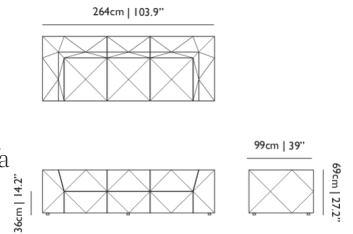

MATERIAL DESCRIPTION

Wooden frame, steel springs, foam.

ADDITIONAL

A modular sofa system that will befriend any interior. Design your own BFF Sofa and find out exact measurements with our configurator: <https://www.mooodi.com/bff-sofa>

OUTDOOR USE

No

SEAT HEIGHT

36cm | 14.2"

SEAT WIDTH

200cm | 78.7"

HEIGHT ARMREST

69cm | 27.2"

SEATING CAPACITY

3