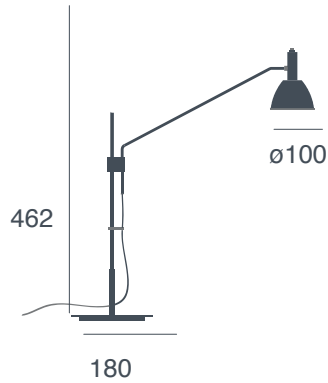

micro bauhaus 90 t led tr

led 9,0 w
2.700 K
irc>90
r9>60
230 V
on/off

preis exkl. ust / price excl. vat
micro bauhaus 90 t led eur 310,00

energieklasse / energy class:
a++ bis/to ,a+

CE V IP20