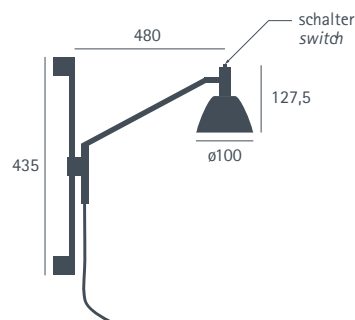

micro bauhaus 90 w2 led tr

led 9,0 w
2.700 K
irc>90
r9>60
230 V
on/off

preis exkl. ust / price excl. vat
micro bauhaus 90 w2 led eur 336,00

energieklasse / energy class:
a++ bis/to ,a+