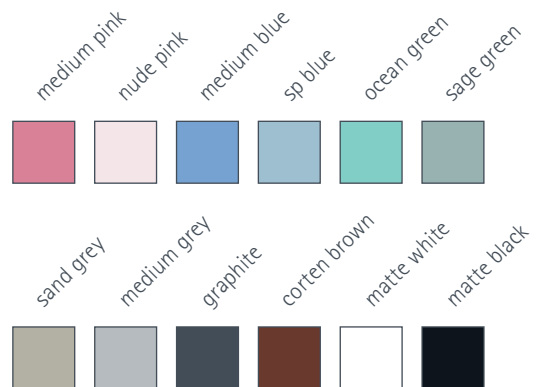

weitere farben siehe farbkarte auf seite 52-53 /
other colors see color chart page 51-53