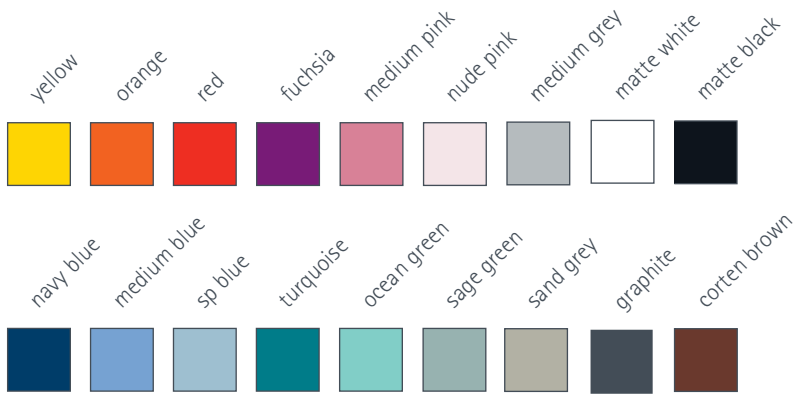

nord 300

ginga f

led 12,0 w
2700k
cri>90
r9>60
230v - cord dimmer

kabel / cable: 2,5m

preis exkl. ust / price excl. vat
ginga f led colour eur 420,00

energieklasse / energy class:
a+,+,a+