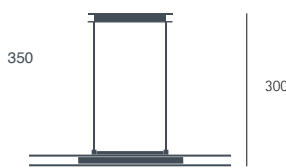

quadrattinha / quadrattinha led / quadrattinha led TR

quadrattinha led TR ECO

350

300

350

white gold silver copper

CE IP20

quadrattinha

3,90 kg

1xqt12-de max.300w r7s 230v

preis exkl. ust / price excl. vat

quadrattinha colour

eur 630,00

quadrattinha copper leaf

eur 839,00

quadrattinha gold leaf

eur 865,00

quadrattinha silver leaf

eur 839,00

energieklasse / energy class:

a++,a+,a, b, c, d

quadrattinha led dim cas

2xled 21 w

3.200 lm

2700 k

cri>90

r9>60

700 ma

12 V

1630cd

casamabi

preis exkl. ust / price excl. vat

quadrattinha led dim cas colour

eur 966,00

quadrattinha led dim cas copper leaf

eur 1.277,00

quadrattinha led dim cas gold leaf

eur 1.302,00

quadrattinha led dim cas silver leaf

eur 1.277,00

energieklasse / energy class:

a++ bis/to ,a+

quadrattinha led phase dim

2xled 21 w

3.200 lm

2700 k

cri>90

r9>60

700 ma

12 V

1630cd

phase cut / triac

preis exkl. ust / price excl. vat

quadrattinha led phase dim colour

eur 840,00

quadrattinha led phase dim copper leaf

eur 1.151,00

quadrattinha led phase dim gold leaf

eur 1.176,00

quadrattinha led phase dim silver leaf

eur 1.151,00

energieklasse / energy class:

a++ bis/to ,a+

quadrattinha led TR / TR ECO

led 24 w

1.100 lm

2700 k

cri>90

r9>60

230 V - dim triac

preis exkl. ust / price excl. vat

quadrattinha led TR colour

eur 731,00

quadrattinha led TR copper leaf

eur 1.042,00

quadrattinha led TR gold leaf

eur 1.067,00

quadrattinha led TR silver leaf

eur 1.042,00

quadrattinha led TR ECO colour

eur 495,00

quadrattinha led TR ECO copper leaf

eur 806,00

quadrattinha led TR ECO gold leaf

eur 832,00

quadrattinha led TR ECO silver leaf

eur 806,00

energieklasse / energy class:

a++ bis/to ,a+