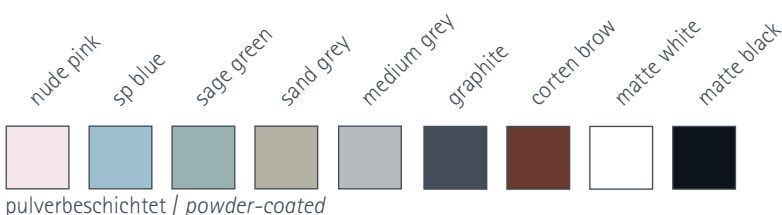

CE V IP20

weitere farben siehe farbkarte auf seite 52-53 /
other colors see color chart page 51-53