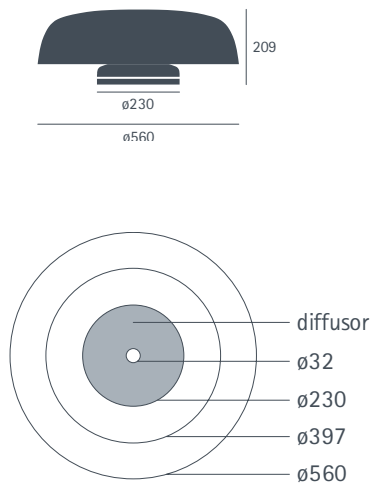

energieklasse / energy class:
 a++ bis/to ,a+

gamela led color

5,10 kg

led 31,5 w
2500 K
700 ma
irc>90
r9>60
driver 12 V on/off incl.

preis exkl. ust / price excl. vat
gamela led color eur 1.008,00
gamela led color by lia siqueira eur 1.008,00

energieklasse / energy class:
a++ bis/to ,a+

CE V IP20

gamela c

5,10 kg

led 31,5 w
2500 K
700 ma
irc>90
r9>60
driver 12 V on/off incl.

preis exkl. ust / price excl. vat
gamela led color c eur 1.008,00
gamela led color c by lia siqueira eur 1.008,00