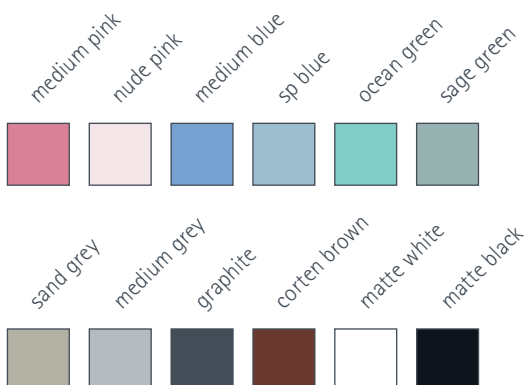

0,25 kg

led 9,0 w
2.700 K
irc>90
r9>60
230 V
dim triac

preis exkl. ust / price excl. vat
micro bauhaus 90 s led cnp eur 193,00
micro bauhaus 90 s led rst eur 178,00

energieklasse / energy class:
a++ bis/to ,a+

weitere farben siehe farbkarte auf seite 52-53 /
other colors see color chart page 51-53