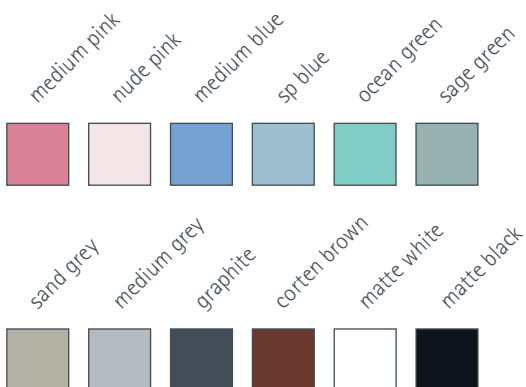

weitere farben siehe farbkarte auf seite 52-53 /
other colors see color chart page 51-53