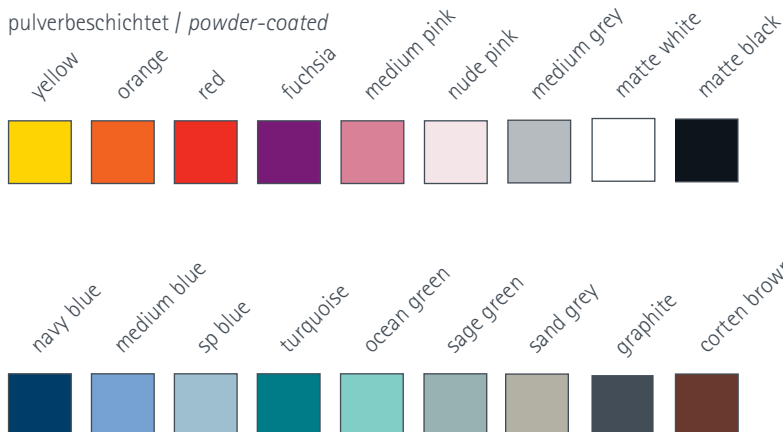

focus flat 50 gu10 a

focus flat 50 gu10 b

pulverbeschichtet / powder-coated

schlagmetall / leaf metal

gebürstetes metall / brushed metal