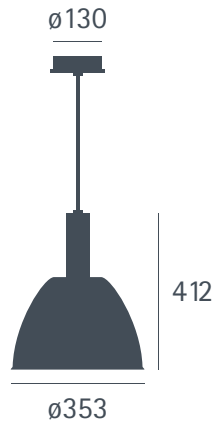

super bauhaus 90 s led led dim f/r phase led tr

1,2 kg

led 18,0 w
2.700 K
irc>90
r9>60
230 V
dim triac

preis exkl. ust / price excl. vat
super bauhaus 90 s led cnp color eur 555,00
super bauhaus 90 s led rst color eur 546,00

energieklasse / energy class:
a++ bis/to ,a+