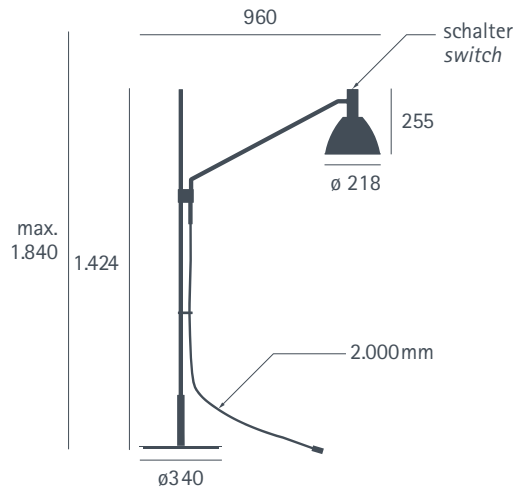

bauhaus 90 f led tr

led 12,0 w
2.700 K
irc>90
r9>60
230 V
on/off

preis exkl. ust / price excl. vat
bauhaus 90 f led eur 840,00

energieklasse / energy class:
a++ bis/to ,a+