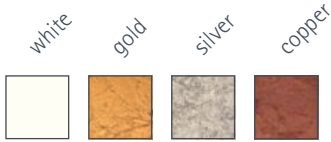

CE IP20

quadratta

7,90 kg

1xqt12-de max.300w r7s 230v

preis exkl. ust / price excl. vat

quadratta colour	eur 722,00
quadratta copper leaf	eur 1.084,00
quadratta gold leaf	eur 1.109,00
quadratta silver leaf	eur 1.084,00

energieklasse / energy class:

a++,a+,a, b, c, d

quadratta led dim cas

2xled 21 w
3.200 lm
2700 k
cri>90
r9>60
700 ma
12 V
1630cd
casambi

preis exkl. ust / price excl. vat

quadratta led dim cas colour	eur 1.143,00
quadratta led dim cas copper leaf	eur 1.462,00
quadratta led dim cas gold leaf	eur 1.487,00
quadratta led dim cas silver leaf	eur 1.462,00

energieklasse / energy class:

a++ bis/to ,a+

quadratta led phase dim

2xled 21 w
3.200 lm
2700 k
cri>90
r9>60
700 ma
12 V
1630cd
phase cut / triac

ppreis exkl. ust / price excl. vat

quadratta led phase dim colour	eur 1.000,00
quadratta led phase dim copper leaf	eur 1.319,00
quadratta led phase dim gold leaf	eur 1.344,00
quadratta led phase dim silver leaf	eur 1.319,00

energieklasse / energy class:

a++ bis/to ,a+

quadratta led TR / TR ECO

led 48 w
2.100 lm
2700 k
cri>90
r9>60
230 V - dim triac

preis exkl. ust / price excl. vat

quadratta led TR colour	eur 1.050,00
quadratta led TR copper leaf	eur 1.370,00
quadratta led TR gold leaf	eur 1.395,00
quadratta led TR silver leaf	eur 1.370,00

quadratta led TR ECO colour
quadratta led TR ECO copper leaf
quadratta led TR ECO gold leaf
quadratta led TR ECO silver leaf

eur 756,00
eur 1.075,00
eur 1.100,00
eur 1.075,00

energieklasse / energy class:

a++ bis/to ,a+