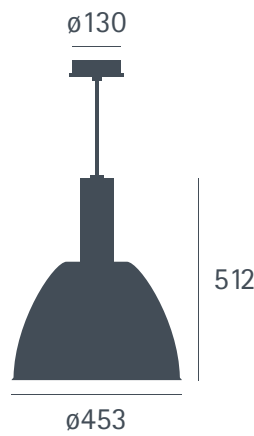

mega bauhaus 90 s led led dim f/r phase led tr

2 kg

led 18,0 w
2.700 K
irc>90
r9>60
230 V
dim triac

preis exkl. ust / price excl. vat
mega bauhaus 90 s led cnp color eur 739,00
mega bauhaus 90 s led rst color eur 722,00

energieklasse / energy class:
a++ bis/to ,a+

rst = rosette