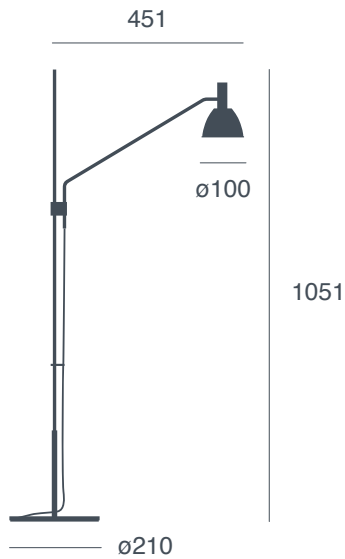

micro bauhaus 90 f led tr

led 9,0 w
2.700 K
irc>90
r9>60
230 V
on/off

preis exkl. ust / price excl. vat
micro bauhaus 90 f led eur 462,00

energieklasse / energy class:
a++ bis/to ,a+