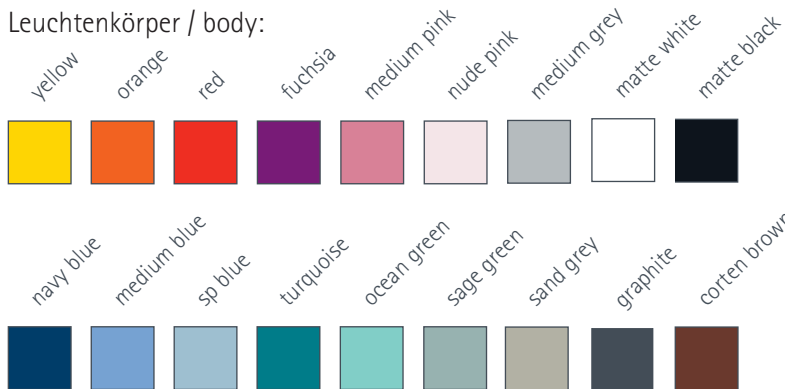

Leuchtenkörper / body: