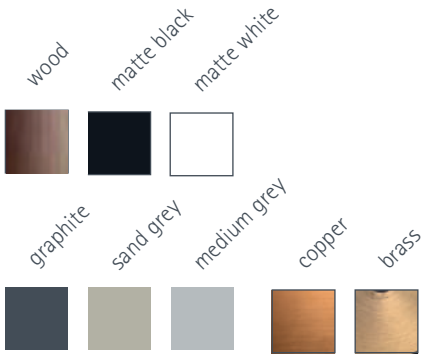

mini disk

led 24 w
1.100 lm
2700 k
cri>90
r9>60
230 V - dim triac

preis exkl. ust / price excl. vat

mini disk s led colour	eur	504,00
mini disk s led copper	eur	1.134,00
mini disk s led brass	eur	1.076,00
mini disk s led wood	eur	546,00

mini disk s led gold leaf	eur	773,00
mini disk s led silver leaf	eur	748,00
mini disk s led copper leaf	eur	748,00

energieklasse / energy class:
a++ bis/to ,a+

CE V A IP20

disk

led 48 w
2.100 lm
2700 k
cri>90
r9>60
230 V - dim triac

preis exkl. ust / price excl. vat

disk s led colour	eur	815,00
disk s led copper	eur	1.386,00
disk s led brass	eur	1.344,00
disk s led wood	eur	924,00

disk s led gold leaf	eur	1.167,00
disk s led silver leaf	eur	1.134,00
disk s led copper leaf	eur	1.134,00

energieklasse / energy class:
a++ bis/to ,a+