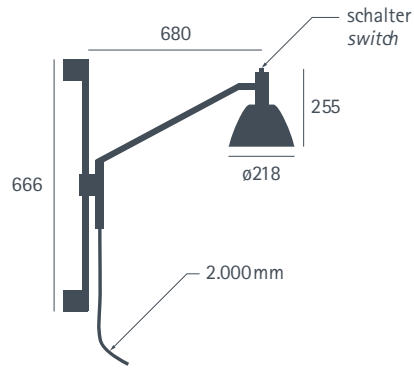

bauhaus 90 w2 led tr

led 12,0 w
2.700 K
irc>90
r9>60
230 V
on/off

preis exkl. ust / price excl. vat
bauhaus 90 w2 led eur 588,00

energieklasse / energy class:
a++ bis/to ,a+