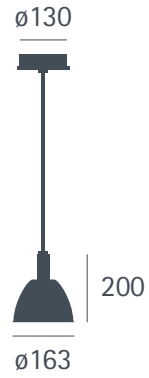

mini bauhaus 90 s led led dim f/r phase led tr

0,45 kg

led 12,0 w
2.700 K
irc>90
r9>60
230 V
dim triac

preis exkl. ust / price excl. vat
mini bauhaus 90 s led cnp color eur 269,00
mini bauhaus 90 s led rst color eur 251,00

energieklasse / energy class:
a++ bis/to ,a+