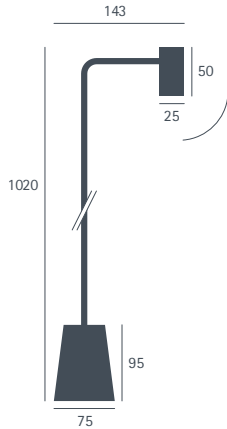

less f

led 1 w
2700 K
cri>90
r9>60
350 ma
driver on/off incl.
35°
kabel / cable: 1,7m

preis exkl. ust / price excl. vat
less f colour eur 353,00
less f copper eur 479,00
less f brass eur 445,00
energieklasse / energy class:
a++ bis/to ,a+