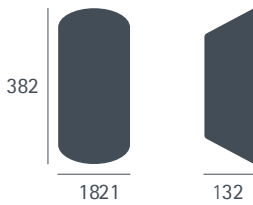

hit parade 1+2

led 12,0 w
2700 K
cri>90
r9>60
230 v - dimmable triac

preis exkl. ust / price excl. vat
hit parade 1 dim f/r phase tr colour eur 260,00
hit parade 1 dim f/r phase tr copper eur 293,00

hit parade 2