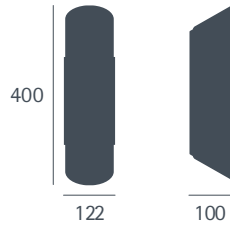

matte white

titanium

graphite

matte black

corten

hit parade 1

hit parade 1+2

led 12,0 w
2700 K
cri>90
r9>60
230 v - dimmable triac