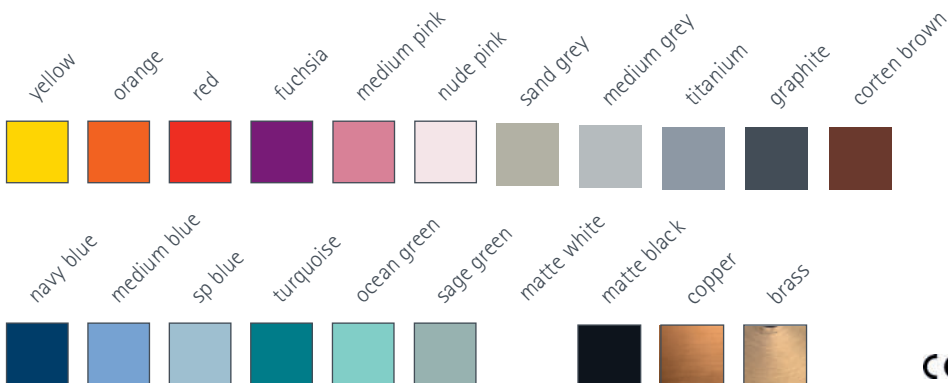

less s led

2 kg

led 2,2 w
2.700 K
700 ma
irc>W
r9>60
driver on/off incl.
35°
MU dimmable
on request

preis exkl. ust / price excl. vat
less s CR colour eur 185,00
less s CC colour eur 167,00
less s MU colour eur 160,00
less s CR copper eur 269,00
less s CC copper eur 243,00
less s MU copper eur 236,00
less s CR brass eur 251,00
less s CC brass eur 225,00
less s MU brass eur 216,00
energieklasse / energy class:
a++ bis/to ,a+

einzelne abhängung
single suspension

■ | 74 ceiling rose (CR)
rod s cr
● | ø51

11,1 canopy slab (CC)
rod s cc
● | ø120

multiple canopy (MU)
für mehrfache abhängung
siehe mehrfachbaldachin
for multiple suspension
see multiple canopy