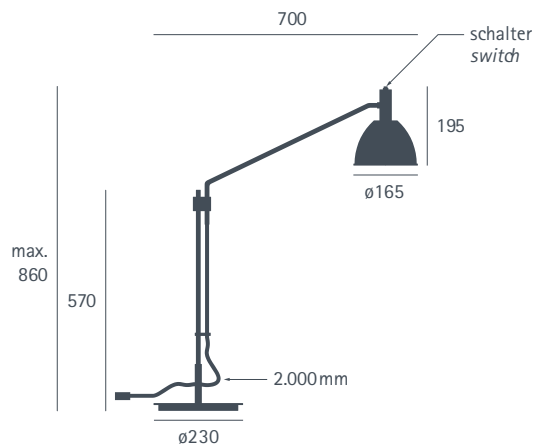

energieklasse / energy class:
a++ bis/to ,a+

mega bauhaus 90 f led tr

led 18,0 w
2700k
cri>90
r9>60
230v on/off

preis exkl. ust / price excl. vat
mega bauhaus 90 f led eur 3.781,00

energieklasse / energy class:
a++ bis/to ,a+