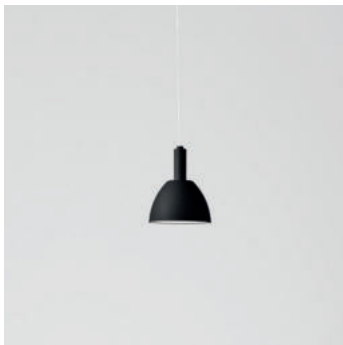

micro bauhaus 90 s led dim f/r phase led tr