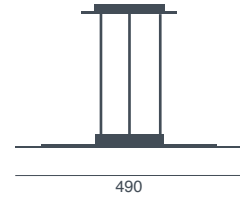

CE IP20

quadratta

7,90 kg

1xqt12-de max.300w r7s 230v

preis exkl. ust / price excl. vat

quadratta colour	eur 722,00
quadratta copper leaf	eur 1.084,00
quadratta gold leaf	eur 1.109,00
quadratta silver leaf	eur 1.084,00

energieklasse / energy class:

a++,a+,a, b, c, d

quadratta led dim cas

2xled 21 w
3.200 lm
2700 k
cri>90
r9>60
700 ma
12 V
1630cd
casambi

preis exkl. ust / price excl. vat

quadratta led dim cas colour	eur 1.143,00
quadratta led dim cas copper leaf	eur 1.462,00
quadratta led dim cas gold leaf	eur 1.487,00
quadratta led dim cas silver leaf	eur 1.462,00

energieklasse / energy class:

a++ bis/to ,a+

quadratta led phase dim

2xled 21 w
3.200 lm
2700 k
cri>90
r9>60
700 ma
12 V
1630cd
phase cut / triac

ppreis exkl. ust / price excl. vat

quadratta led phase dim colour	eur 1.000,00
quadratta led phase dim copper leaf	eur 1.319,00
quadratta led phase dim gold leaf	eur 1.344,00
quadratta led phase dim silver leaf	eur 1.319,00

energieklasse / energy class:

a++ bis/to ,a+

quadratta led TR / TR ECO

led 48 w
2.100 lm
2700 k
cri>90
r9>60
230 V - dim triac

preis exkl. ust / price excl. vat

quadratta led TR colour	eur 1.050,00
quadratta led TR copper leaf	eur 1.370,00
quadratta led TR gold leaf	eur 1.395,00
quadratta led TR silver leaf	eur 1.370,00

quadratta led TR ECO colour
quadratta led TR ECO copper leaf
quadratta led TR ECO gold leaf
quadratta led TR ECO silver leaf

eur 756,00
eur 1.075,00
eur 1.100,00
eur 1.075,00

energieklasse / energy class:

a++ bis/to ,a+