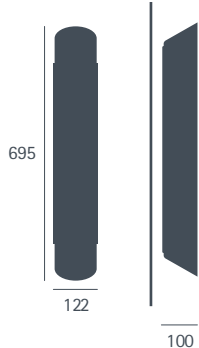

hit parade 3