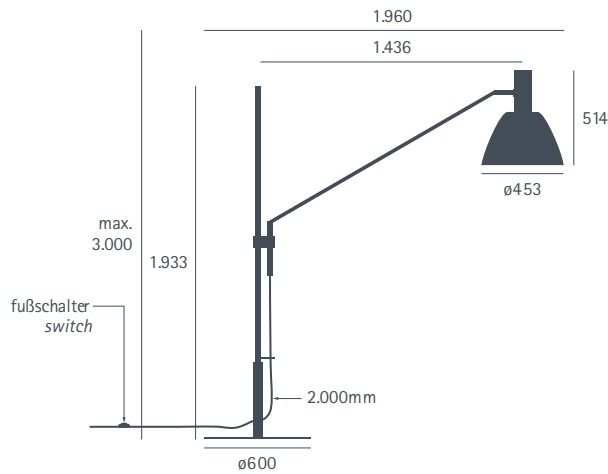

mega bauhaus 90 f led tr

led 18,0 w
2700k
cri>90
r9>60
230v on/off

preis exkl. ust / price excl. vat
mega bauhaus 90 f led eur 3.781,00

energieklasse / energy class:
a++ bis/to ,a+