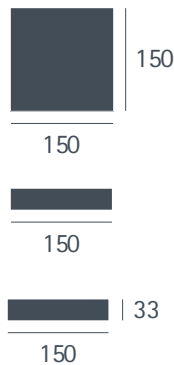

plate led dim f/r phase tr

led 24,0 w	preis exkl. ust / price excl. vat	
2.000 lm	plate led dim f/r phase tr colour	eur 252,00
2700 K		
cri>90	energieklasse / energy class:	
r9>60	a+,+,a+	
230 V		
180°		
dim triac