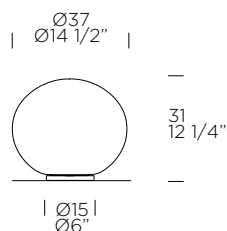

DESIGN

weight-volume 6,1 kg - 0.150 m³

source E27 1x15W Retrofit LED (not included) A+ / E

materials blown glass, metal/*vetro soffiato, metallo*

structure finish

diffuser finish

code

price VAT excluded

chrome/*cromo lucido*

satin white/*bianco satinato*

0004081

308,00 €

brushed brass/*ottone satinato*

satin white/*bianco satinato*

0011059

330,00 €

notes

With dimmer/*Con dimmer*

Maximum supported power/*Potenza massima installabile*: E27 1xMAX 150W Halo (not included)