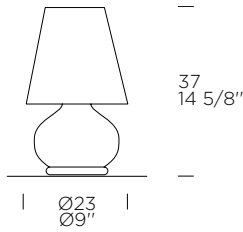

PARALUME P (SMALL) T

Leucos Design Lab, 1983

DESIGN

weight-volume 3 kg - 0.070 m³

ERC CE IP20

source E14 1x5W Retrofit LED (not included) A+ / E
+ E14 1x5W Retrofit LED (not included)

materials blown and layered glass, metal/*vetro soffiato e incamiciato, metallo*

structure finish

diffuser finish

code

price VAT excluded

white/*bianco*

satin white/*bianco satinato*

0002523

434,00 €

notes

Lamp with double light switch/*Lampada con doppia accensione*

Maximum supported power/*Potenza massima installabile*: E14 1xMAX 46W Halo (not included) + E14 1xMAX 30W Halo (not included)

PARALUME M (MEDIUM) T

Leucos Design Lab, 1983