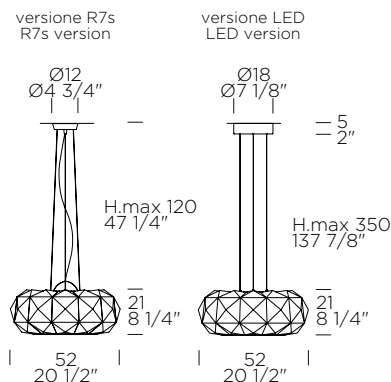

DESIGN

weight-volume 8,4 kg - 0.150 m³

source **R7s** 114mm 1x10W Retrofit LED (not included) A+ / D

materials blown glass, metal/*vetro soffiato, metallo*

structure finish

chrome/ *Cromo lucido*
chrome/ *Cromo lucido*

diffuser finish

satin white/*bianco satinato*
matte black/*nero opaco*

code

0002353
0002357

price VAT excluded

912,00 €
994,00 €

notes

Maximum supported power/*Potenza massima installabile*: R7s 114mm 1xMAX 230W Halo (not included)

weight-volume 18,4 kg - 0.250 m³

source 1x29W **LED** 3300lm 3000K CRI 80 (included) A++ / A **LED**

materials blown glass, metal/*vetro soffiato, metallo*

structure finish

chrome/ *Cromo lucido*
chrome/ *Cromo lucido*

diffuser finish

satin white/*bianco satinato*
matte black/*nero opaco*

code

0008124
0008123

price VAT excluded

1.292,00 €
1.328,00 €

notes

1-10V dimmable/*Dimmerabile 1-10V*

0-100% dimmable with external button (the latter is not supplied)/

Dimmerabile 0-100% con pulsante esterno (pulsante esterno non fornito)

DALI dimmable/*Dimmerabile DALI*

With electronic ballast/*Completa di alimentatore elettronico*

Cable Insulation Kit included/*Kit isolamento cavo incluso*