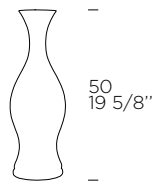

DESIGN

peso-volume 3,5 kg - 0.060 m³

CE IP20

source E27 1x10W Retrofit LED (not included) A+ / E

materials blown glass, metal/*vetro soffiato, metallo*

structure finish

diffuser finish

code

price VAT excluded

chrome/ *Cromo lucido*

gloss white/ *bianco lucido*

0004294

443,00 €

chrome/ *Cromo lucido*

gloss honey/ *giallo paglierino*

0004295

443,00 €

notes

Maximum supported power/ *Potenza massima installabile*: E27 1xMAX 57W Halo (not included)

SUMMER T

Eva Zeisel, 2012