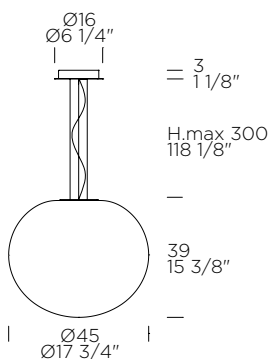

DESIGN

weight-volume 7,8 kg - 0.130 m³

source E27 1x15W Retrofit LED (not included) A+ / E

materials blown glass, metal/*vetro soffiato, metallo*

structure finish

chrome/ *Cromo lucido*

brushed brass/*ottone satinato*

diffuser finish

satin white/*bianco satinato*

satin white/*bianco satinato*

code

0003613

0011063

notes

Maximum supported power/*Potenza massima installabile*: E27 1xMAX 150W Halo (not included)

ERAC CE IP20

price VAT excluded

507,00 €

534,00 €