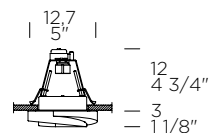

GU 10 LED MASTER

weight-volume 1,08 kg - 0.010 m³

◊ ENEC CE IP20

source **GU5,3** 1x8W Retrofit LED (not included) A+ / B

materials glass, metal/*vetro, metallo*

structure finish

chrome/ *Cromo lucido*
chrome/ *Cromo lucido*

diffuser finish

crystal/ *cristallo*
satin crystal/ *bianco satinato*

code

0000989
0000993

price VAT excluded

117,00 €
135,00 €

accessories

electronic transformer 50W 12V/*trasformatore elettronico 50W 12V* 8000142

53,00 €

notes

Transformer not included/*Trasformatore non compreso*

Maximum supported power/*Potenza massima installabile*: GU5,3 1xMAX 50W Halo (not included)

Item with limited availability/Articolo con disponibilità limitata

weight-volume 1,08 kg - 0.010 m³

⊕ ENEC CE IP20

source **GU10** 1xMAX 50W Halo (not included) D

materials glass, metal/*vetro, metallo*

structure finish

chrome/ *Cromo lucido*
chrome/ *Cromo lucido*

diffuser finish

crystal/ *cristallo*
satin crystal/ *bianco satinato*

code

0000990
0000994

price VAT excluded

135,00 €
154,00 €

notes

Item with limited availability/Articolo con disponibilità limitata

weight-volume 1,12 kg - 0.010 m³

⊕ ENEC CE IP20

source **GU10** 1x7W Retrofit **LED MASTER** (not included) A++ / A

materials glass, metal/*vetro, metallo*

structure finish

chrome/ *Cromo lucido*
chrome/ *Cromo lucido*

diffuser finish

crystal/ *cristallo*
satin crystal/ *bianco satinato*

code

0000992
0000996

price VAT excluded

154,00 €
154,00 €

notes

LED power max 7W with maximum length of bulb GU10=h 80.5mm/

Potenza LED installabile max 7W con altezza massima lampadina GU10=h 80.5mm

Item with limited availability/Articolo con disponibilità limitata