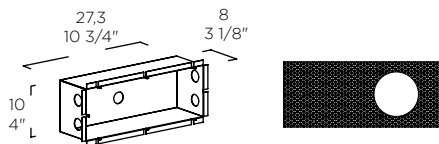

SD-902-903

downlights mounting box

concrete form for SD 902-903

8000111

45,00 €