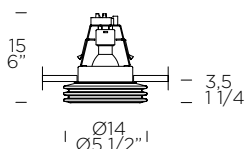

Foro Ø9,5 - Opening Ø3 3/4