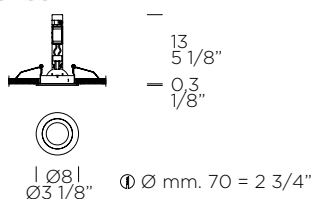

53,00 €

notes

Transformer not included/*Trasformatore non compreso*

Maximum supported power/*Potenza massima installabile*: GU5,3 1xMAX 50W Halo (not included)

SD 803 I

Leucos Design Lab, 2004

RECESSED

weight-volume 0,5 kg - 0.010 m³