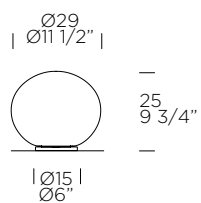

SPHERA T 3/29

Matteo Thun, 2000

DESIGN

weight-volume 3,9 kg - 0.080 m³

source E27 1x15W Retrofit LED (not included) A+ / E

materials blown glass, metal/*vetro soffiato, metallo*

structure finish

diffuser finish

code

price VAT excluded

chrome/*cromo lucido*

satin white/*bianco satinato*

0004078

242,00 €

brushed brass/*ottone satinato*

satin white/*bianco satinato*

0011058

264,00 €

notes

Maximum supported power/*Potenza massima installabile*: E27 1xMAX 100W Halo (not included)

SPHERA T 3/37

Matteo Thun, 2000