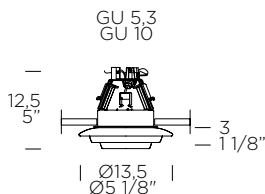

SUN I

Toso, Massari & Associates, 1998

RECESSED