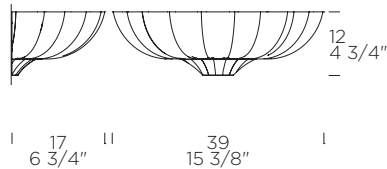

Leucos Design Lab, 2015

TRADITIONAL

weight-volume 4,6 kg - 0.040 m³

source G9 2x3W Retrofit LED (not included) A+ / E

materials curved cast glass pressed with "fracco", metal/
vetro a piastra colato e curvato a caldo con decoro a "fracco", metallo