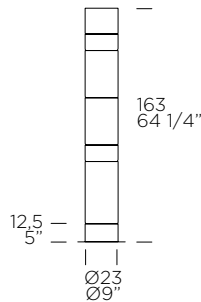

STACKING C TR

Rockwell Group, 2007

ICON