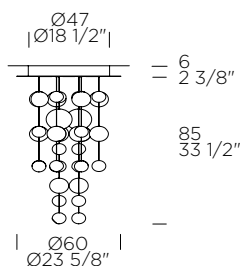

ETHER S

Patrick Jouin, 2007

ICON