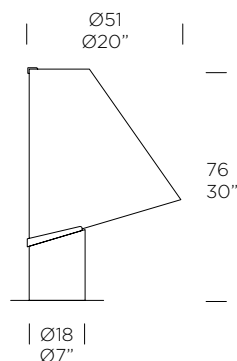

ICON

weight-volume 22,8 kg - 0.400 m³

source E27 1x10W Retrofit LED (not included) A+ / E

materials blown glass, "Carrara" marble/*vetro soffiato, marmo di "Carrara"*

structure finish

diffuser finish

code

price VAT excluded

■ carrara marble-titanium/
*titanio con base in marmo
bianco di carrara*

■ satin white/*bianco satinato*

0004038

2.341,00 €

notes

With dimmer/*Con dimmer*

Maximum supported power/*Potenza massima installabile*: E27 1xMAX 205W Halo (not included)

PARALUME MINI T

Leucos Design Lab, 2004