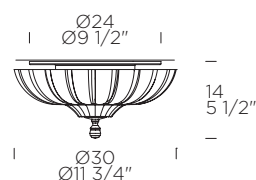

TRADITIONAL

weight-volume 4 kg - 0.080 m³

source G9 3x3W Retrofit LED (not included) A+ / E

materials curved cast glass pressed with "fracco", metal/
vetro a piastra colato e curvato a caldo con decoro a "fracco", metallo