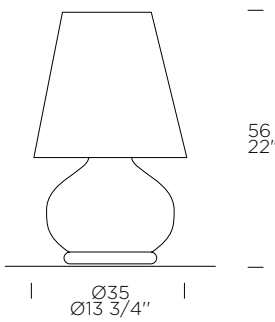

Leucos Design Lab, 1983

DESIGN

weight-volume 8,7 kg - 0.130 m³

CE IP20

source E27 1x10W Retrofit LED (not included) A+ / E
+ E27 1x10W Retrofit LED (not included)

materials blown and layered glass, metal/*vetro soffiato e incamiciato, metallo*