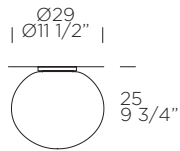

DESIGN

weight-volume 4,3 kg - 0.080 m³

ERC CE IP20

source E27 1x15W Retrofit LED (not included) A+ / E

materials blown glass, metal/*vetro soffiato, metallo*

structure finish

diffuser finish

code

price VAT excluded

☐ white/bianco

☐ satin white/bianco satinato

0003043

208,00 €

notes

Maximum supported power/*Potenza massima installabile*: E27 1xMAX 100W Halo (not included)