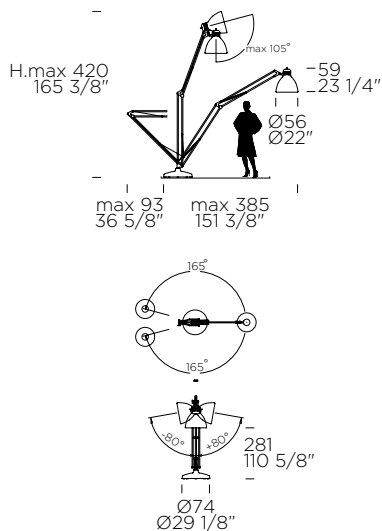

JJ GREAT INDOOR

Leucos Design Lab, 2005

ICON

weight-volume 135,7 kg - 2.210 m³

source LED 1x45W 6691lm 3000K or 6433lm 2700K CRI≥90 A+ / A

materials aluminum/alluminio

[See separate dedicated price list JJ Collection 2022](#)

[Consultare il listino dedicato separato JJ COLLECTION 2022](#)