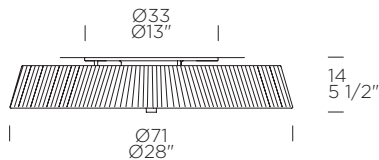

notes

Maximum supported power/*Potenza massima installabile*: E27 4xMAX 30W Halo (not included)

CEILING/SOFFITTO

LILITH PL 70

Leucos Design Lab, 2005

DESIGN

weight-volume 9,8 kg - 0.160 m³

source E27 6x10W Retrofit LED (not included) A+ / E