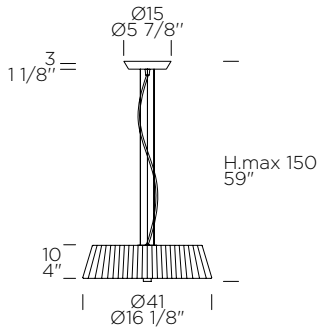

LILITH S 40

Leucos Design Lab, 2005

DESIGN