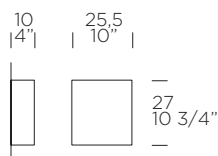

DESIGN

weight-volume 2,7 kg - 0.060 m³

⊕ ENEC CE IP20

source E27 1x10W Retrofit LED (not included) A+ / E

materials blown glass, metal/*vetro soffiato, metallo*

structure finish
■ brushed nickel/
nichel spazzolato

diffuser finish
■ satin white/*bianco lucido*

code
0003805

price VAT excluded
199,00 €

notes

Maximum supported power/*Potenza massima installabile*: E27 1xMAX 100W Halo (not included)