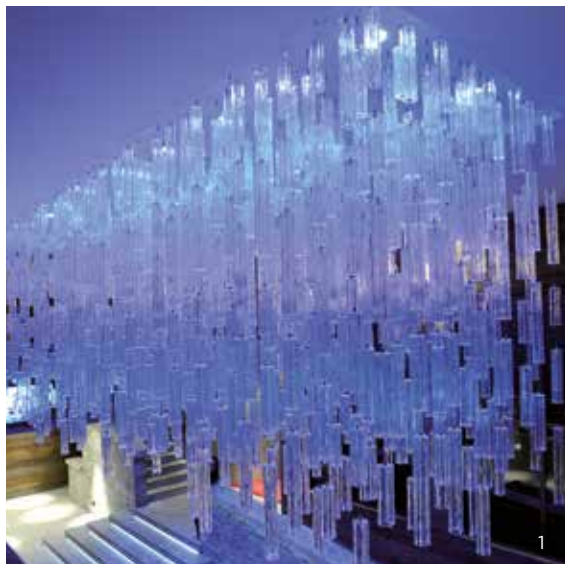

SPECIAL VERSIONS/VERSIONI SPECIALI

REED

Patrick Jouin, 2009

1. 1 Grisha Das Hotel,
   Davos, Switzerland
   Architect: Fischbach &
   Abereg
2. 2 Auberge De l'III,
   Illhaeusern, France
   Architect: Jouin Manku
   Studio
   Credits: Eric Laignel