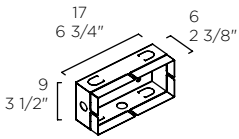

SD-084 N

mounting box for SD-084 N

8000115

45,00 €

SD-802-803

downlights mounting box

concrete form for SD 802-803

8000110

45,00 €