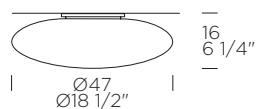

DESIGN

weight-volume 8,8 kg - 0.130 m³

⊕ ENEC CE IP20

source E27 3x10W Retrofit LED (not included) A+ / E

materials blown glass, metal/*vetro soffiato, metallo*

structure finish

diffuser finish

code

price VAT excluded

■ white/*bianco*

■ satin white/*bianco satinato*

0002386

424,00 €

notes

Maximum supported power/*Potenza massima installabile*: E27 3xMAX 57W Halo (not included)

FELIX P-PL 55

Leucos Design Lab, 1996