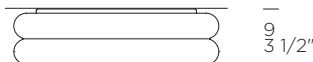

DESIGN

weight-volume 3 kg - 0.030 m³

source 1x15W LED 1800lm 3000K (included) A++ / A **LED**

materials blown glass, anodized aluminium/*vetro soffiato, alluminio anodizzato*

structure finish

anodized aluminium/*alluminio anodizzato*

diffuser finish

satin white/*bianco satinato* 0003794

code

price VAT excluded

397,00 €