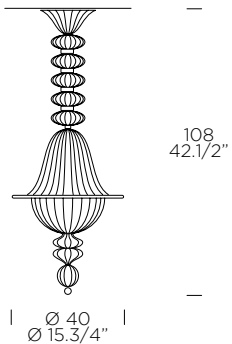

TRADITIONAL

weight-volume 8,8 kg - 0.160 m³

source E14 4x5W Retrofit LED (not included) A+ / E

materials blown glass, metal/*vetro soffiato, metallo*

structure finish

diffuser finish

code

price VAT excluded

gold/*dorato lucido*

transparent/*trasparente*

0000747

3.021,00 €

note

Maximum supported power/*Potenza massima installabile*: E14 4xMAX 46W Halo (not included)