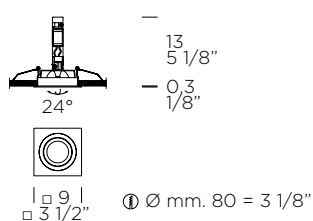

53,00 €

notes

Transformer not included/*Trasformatore non compreso*

Maximum supported power/*Potenza massima installabile*: GU5,3 1xMAX 50W Halo (not included)

SD 902 I

Leucos Design Lab, 2009

RECESSED

weight-volume 0,5 kg - 0.010 m³