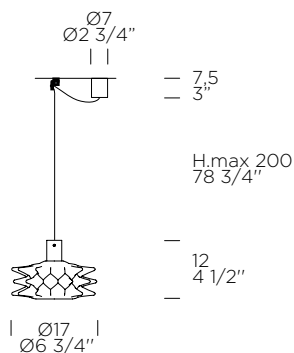

DESIGN

weight-volume 2,98 kg - 0.020 m³

source G9 1x3W Retrofit LED (not included) A+ / D

materials handmade glass, metal/*vetro lavorato a mano, metallo*

structure finish

chrome/*chromo lucido*

diffuser finish

transparent/*trasparente*

code

0003335

**price VAT
excluded**

460,00 €

notes

Maximum supported power/*Potenza massima installabile*: G9 1xMAX 48W Halo (not included)