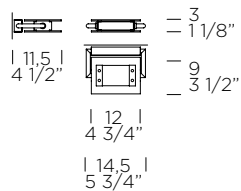

DESIGN

weight-volume 0,8 kg - 0.010 m³

source G9 1x3W Retrofit LED (not included) A+ / D

materials metal, heat-resistant glass/*metallo, vetro termoresistente*

structure finish

diffuser finish

code

price VAT excluded

chrome/*chromo lucido*

satin-transparent/
trasparente parzialmente satinato

0001718

149,00 €

satin nickel/*nichel satinato*

satin/transparent/
trasparente parzialmente satinato

0001727

149,00 €

accessories

8000060

8,00 €

notes

Maximum supported power/*Potenza massima installabile*: G9 1xMAX 60W Halo (not included)