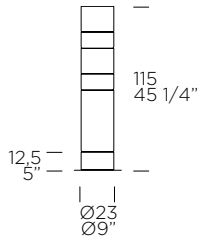

STACKING B TR

Rockwell Group, 2007

ICON