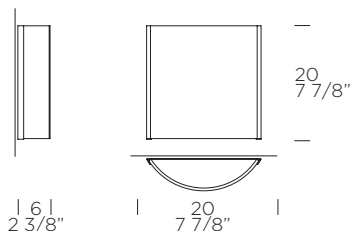

DESIGN

weight-volume 1 kg - 0.020 m³

ERL CE IP20

source G9 2x3W Retrofit LED (not included) A+ / D

materials blown and layered glass, brushed steel/*vetro soffiato e incamiciato, acciaio spazzolato*

structure finish

brushed steel/
acciaio spazzolato

diffuser finish

white/*bianco*

code

0001881

price VAT excluded

180,00 €

notes

Polish finish diffuser/*Finitura diffusore lucida*

Maximum supported power/*Potenza massima installabile*: G9 2xMAX 60W Halo (not included)

Supplied with bulbs 2x48W G9/*Fornita con lampadina 2x48W G9*

ABBEY P

Riccardo Giovanetti, 2007