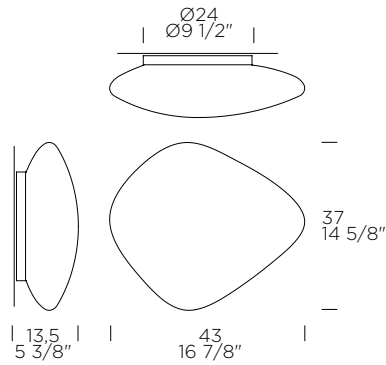

STONE P-PL

Leucos Design Lab, 2006

DESIGN

weight-volume 4,5 kg - 0.070 m³

source E27 2x10W Retrofit LED (not included) A+ / E

materials blown glass, metal/*vetro soffiato, metallo*

structure finish

diffuser finish

code

price VAT excluded

white/*bianco*

satin white/*bianco satinato*

0002684

283,00 €

notes

Maximum supported power/*Potenza massima installabile*: E27 2xMAX 46W Halo (not included)

TRECENTOESSANTAGRADI P-PL 120

Leucos Design Lab, 2000