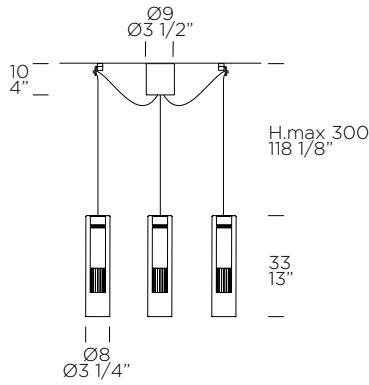

FAIRY S C - D3

Toso, Massari & Associates With G. Toso, 2009

DESIGN

weight-volume 6,81 kg - 0.100 m³

ERL CE IP20

source **GU4** 3x4W Retrofit LED (non inclusa) A+ / B

materials borosilicate glass, metal/*vetro borosilicato, metallo*

structure finish

chrome/*cromo lucido*

diffuser finish

transparent/*trasparente*

code

0003264

price VAT excluded

938,00 €

notes

Dimmable transformer included/*Trasformatore dimmerabile compreso*

Phase cut dimming with dimmable light bulb only/*Dimmerabile a taglio di fase con lampadina compatibile*

Special version upon request. For more details view "SPECIAL VERSIONS" chapter

A richiesta versioni speciali. Per maggiori dettagli vedi capitolo "VERSIONI SPECIALI"

Maximum supported power/*Potenza massima installabile: GU4 3xMAX 35W Halo (not included)*

weight-volume 6,81 kg - 0.100 m³

CE IP20

source 3x3,2W **LED** 1230lm 3000K CRI>80 (included - replaceable LED) A++ **LED**

materials borosilicate glass, metal/*vetro borosilicato, metallo*

structure finish

chrome/*cromo lucido*

diffuser finish

transparent/*trasparente*

code

0009028

price VAT excluded

1.092,00 €

notes

With electronic ballast/*Completa di alimentatore elettronico*

Phase cut dimming/*Dimmerabile a taglio di fase*

Special version upon request. For more details view "SPECIAL VERSIONS" chapter

A richiesta versioni speciali. Per maggiori dettagli vedi capitolo "VERSIONI SPECIALI"