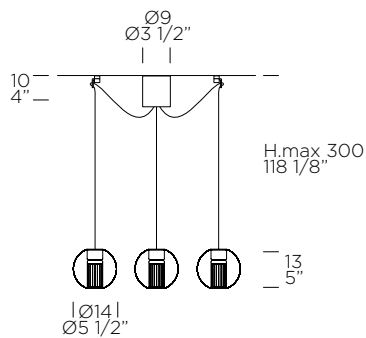

PENDANT
SOSPENSIONE

FAIRY S S - D3

Toso, Massari & Associates With G. Toso, 2009

DESIGN

weight-volume 6,21 kg - 0.100 m³

⊕ ENEC CE IP20

source **GU4** 3x4W Retrofit LED (not included) A+ / B

materials borosilicate glass, metal/*vetro borosilicato, metallo*