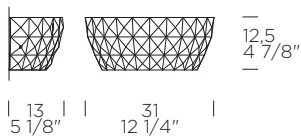

ATELIER P

Archirivolto, 2008

TRADITIONAL

weight-volume 2,5 kg - 0.030 m³

source R7s 114mm 1xMAX 120W Halo (not included) C / D

materials handmade blown glass, metal/*vetro soffiato lavorato a mano, metallo*