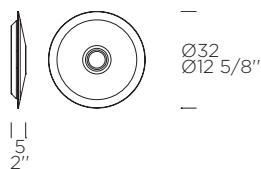

PLANET P-PL 32

Leucos Design Lab, 2013

DESIGN

weight-volume 3,8 kg - 0.030 m³

ERAC CE IP20

source 1x10W LED 1350lm 3000K CRI>80 (included) A++ / A **LED**

materials slumped and screen-printed glass, metal/*vetro termoformato e serigrafato, metallo*

structure finish

diffuser finish

code

price VAT excluded

chrome/ *Cromo lucido*

satin white/*bianco satinato*

0003727

265,00 €

notes

With electronic ballast/*Completa di alimentatore elettronico*

PLANET P-PL 48

Leucos Design Lab, 2008