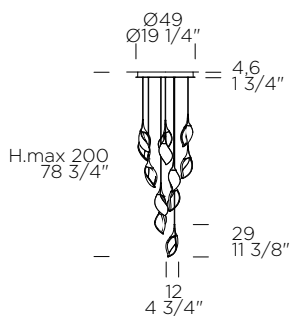

NIA S 12

Roberto Paoli, 2012

DESIGN