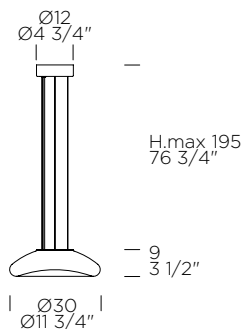

KEYRA S 30

Roberto Paoli, 2011

weight-volume 2,8 kg - 0.040 m³

source 1x13W LED 900lm 3000K (included) A++ / A LED

materials blown glass, metal/vetro soffiato, metallo

ERL CE IP20

structure finish	diffuser finish	code	price VAT excluded
gloss white/bianco lucido	transparent-satin white/ trasparente parzialmente decorato	0002304	696,00 €

notes

With electronic ballast/ Completa di alimentatore elettronico

PENDANT
SOSPENSIONE