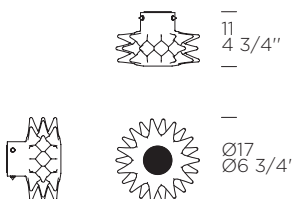

DESIGN

weight-volume 2,3 kg - 0.020 m³

ERL CE IP20

source G9 1x3W Retrofit LED (not included) A+ / D

materials handmade glass, metal/*vetro lavorato a mano, metallo*

structure finish

 chrome/*cromo lucido*

diffuser finish