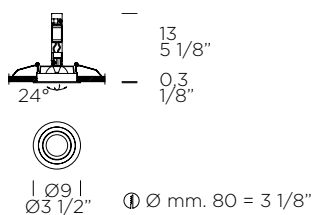

53,00 €

notes

Transformer not included/*Trasformatore non compreso*

Maximum supported power/*Potenza massima installabile*: GU5,3 1xMAX 50W Halo (not included)

SD 903 I

Leucos Design Lab, 2009

RECESSED

weight-volume 0,5 kg - 0.010 m³