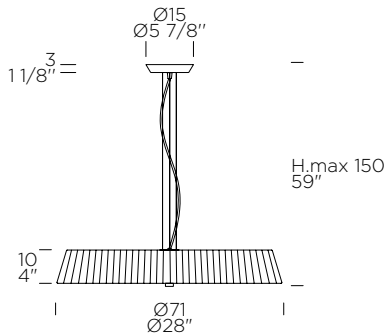

price VAT excluded

- 280,00 €
- 280,00 €
- 280,00 €

notes

Maximum supported power/*Potenza massima installabile*: E27 4xMAX 57W Halo (not included)

LILITH S 70

Leucos Design Lab, 2005

DESIGN

weight-volume 8,4 kg - 0.150 m³