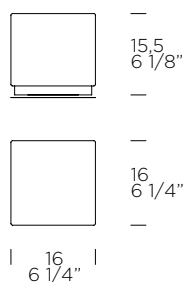

DESIGN

weight-volume 2 kg - 0.040 m³

EBC CE IP20

source G9 1x3W Retrofit LED (not included) A+ / D

materials blown and layered glass, polycarbonate/*vetro soffiato e incamiciato, polycarbonato*

structure finish

grey/*grigio*

diffuser finish

satin white/*bianco satinato*

code

0002019

price VAT excluded

155,00 €

notes

Satin finish/*Finitura satinata*

Maximum supported power/*Potenza massima installabile*: G9 1xMAX 48W Halo (included)

FAIRY T C

Toso, Massari & Associates With G. Toso, 2017