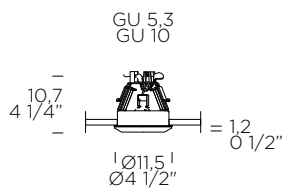

SIDERAL I

Mauro Marzollo, 2001

RECESSED

weight-volume 1 kg - 0.010 m³

source GU5,3 1x8W Retrofit LED (not included) A++ / B

materials glass, metal/*vetro, metallo*

structure finish

white/*bianco*

diffuser finish

crystal/*cristallo*

code

0002252

price VAT excluded

90,00 €

accessories

electronic transformer 50W 12V/*trasformatore elettronico 50W 12V* 8000142

53,00 €

notes

Transformer not included/*Trasformatore non compreso*

Maximum supported power/*Potenza massima installabile*: GU5,3 1xMAX 50W Halo (not included)

SITH I

Roberto Pamio, 1991

RECESSED

GU 5,3
GU 10

GU 10 LED MASTER
Foro Ø9,5 - Opening Ø3 3/4

weight-volume 0,56 kg - 0.020 m³

source **GU5,3** 1x8W Retrofit LED (not included) A+ / B

materials glass, metal/*vetro, metallo*

structure finish

chrome/*cromo lucido*

chrome/*cromo lucido*

diffuser finish

satin crystal/*bianco satinato*

crystal/*cristallo*

code

0002961

0002959

price VAT excluded

109,00 €

135,00 €

accessories

electronic transformer 50W 12V/*trasformatore elettronico 50W 12V* 8000142

53,00 €

notes

Transformer not included/*Trasformatore non compreso*

Maximum supported power/*Potenza massima installabile*: GU5,3 1xMAX 50W Halo (not included)

Item with limited availability/Articolo con disponibilità limitata

weight-volume 0,61 kg - 0.020 m³

source **GU10** 1xMAX 50W Halo (not included) D

materials glass, metal/*vetro, metallo*

structure finish

chrome/*cromo lucido*

chrome/*cromo lucido*

diffuser finish

satin crystal/*bianco satinato*

crystal/*cristallo*

code

0002962

0002960

price VAT excluded

117,00 €

135,00 €

notes

Item with limited availability/Articolo con disponibilità limitata

weight-volume 0,61 kg - 0.020 m³

source **GU10** 1x7W Retrofit **LED MASTER** 600lm (not included) A++ / A

materials glass, metal/*vetro, metallo*

structure finish