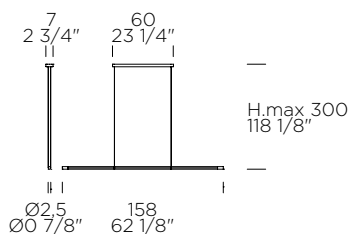

DESIGN

weight-volume 2,4 kg - 0.020 m³

source 1x30W LED 2560lm 2700K CRI>90 (included) A++ / A **LED**

materials aluminium, methacrylate (PMMA)/alluminio, metacrilato (PMMA)

CE IP40

structure finish

matte white/bianco opaco

chrome/cromo lucido

textured black RAL 9004/
nero raggrizzante opaco RAL
9004

diffuser finish

satin methacrylate/
metacrilato satinato

satin methacrylate/
metacrilato satinato

satin methacrylate/
metacrilato satinato

code

0004437

0008557

0008315

price VAT
excluded

1.037,00 €

1.456,00 €

1.235,00 €

notes

With dimmer/Con dimmer

Patented hanging system: 360° rotation/Sistema di sospensione brevettato: rotazione 360°

Cable Insulation Kit included/Kit isolamento cavo incluso