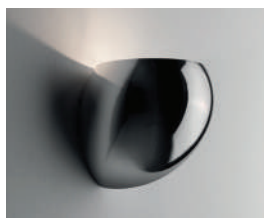

DESIGN

weight-volume 3,08 kg - 0.070 m³

ERL CE IP20

source G9 1x3W Retrofit LED (not included) A+ / D

materials blown glass, metal/*vetro soffiato, metallo*

structure finish

black/*nero*

diffuser finish

chromed/*cromatizzato*

code

0003854

**price VAT
excluded**

307,00 €

notes

Maximum supported power/*Potenza massima installabile*: G9 1xMAX 60W Halo (not included)

Item with limited availability/Articolo con disponibilità limitata