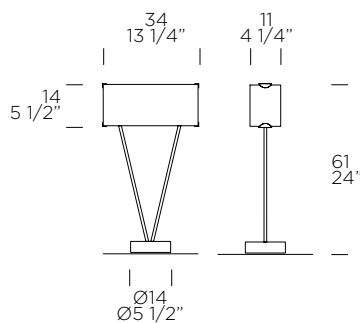

UOVO T 46

Leucos Design Lab, 2000

DESIGN

46
18 1/8

Ø30
Ø11 3/4

weight-volume 6 kg - 0.130 m³

source E27 1x10W Retrofit LED (not included) A+ / E

materials handmade blown and layered glass with "murrine", metal/
vetro soffiato con murrine e incamiciato, interamente lavorato a mano, metallo

structure finish

satin nickel/*nichel satinato*

diffuser finish

multicolored murrine/
murrine multicolore

code

0000273

**price VAT
excluded**

966,00 €

notes

Maximum supported power/*Potenza massima installabile*: E27 1xMAX 46W Halo (not included)

Item with limited availability/Articolo con disponibilità limitata

VITTORIA T 1

Toso, Massari & Associates, 1992

ICON

61
24"

weight-volume 9,07 kg - 0.170 m³

source R7s 114mm 1x10W Retrofit LED (not included) A+ / D

materials blown glass, metal/*vetro soffiato, metallo*

structure finish

chrome/*cromo lucido*

diffuser finish

satin white/*bianco satinato*

code

0004046

**price VAT
excluded**

930,00 €

notes

Maximum supported power/*Potenza massima installabile*: R7s 114mm 1xMAX 160W Halo (not included)
With dimmer/*Con dimmer*

VITTORIA T 1/C

Toso, Massari & Associates, 1992

ICON

61
24"

weight-volume 8,62 kg - 0.170 m³

source R7s 114mm 1x10W Retrofit LED (not included) A+ / D

materials blown glass, metal/*vetro soffiato, metallo*

structure finish

chrome/*cromo lucido*

diffuser finish

transparent/*trasparente*

code

0004044

**price VAT
excluded**

1.084,00 €

notes

Anti-glare kit included/*Kit antiabbagliamento incluso*
Maximum supported power/*Potenza massima installabile*: R7s 114mm 1xMAX 160W Halo (not included)
With dimmer/*Con dimmer*