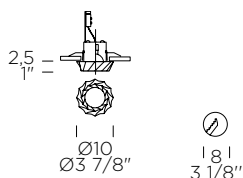

HELIOS I

Mauro Marzollo, 2001

RECESSED