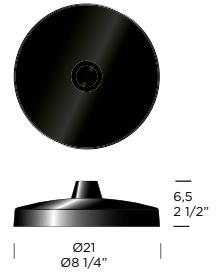

gloss black
nero lucido

ACCESSORIES

JJ GREAT TR

telo JJ Great TR Outdoor	nylon protective cover item The Great JJ TR Outdoor/ <i>telo di protezione nylon The Great JJ TR Outdoor</i>	8000108	232,00 €