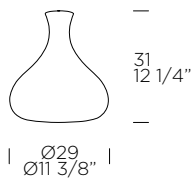

weight-volume 3,7 kg - 0.070 m³

CE IP20

source E27 1x10W Retrofit LED (not included) A+ / E

materials blown glass, metal/*vetro soffiato, metallo*

structure finish

diffuser finish

code

price VAT excluded