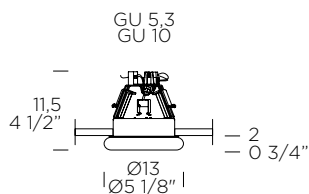

SUN I

Toso, Massari & Associates, 1998

RECESSED

GU 10 LED MASTER

Foro Ø9,5 - Opening Ø3 3/4

weight-volume 0,86 kg - 0.020 m³

CE IP20

source **GU5,3** 1x8W Retrofit LED (not included) A+ / B

materials glass, metal/vetro, metallo

structure finish	diffuser finish	code	price VAT excluded
chrome/cromo lucido	crystal/cristallo	0004486	135,00 €
chrome/cromo lucido	satin crystal/bianco satinato	0004487	144,00 €

accessories

electronic transformer 50W 12V/trasformatore elettronico 50W 12V 8000142 53,00 €

notes

Transformer not included/Trasformatore non compreso
Maximum supported power/Potenza massima installabile: GU5,3 1xMAX 50W Halo (not included)

weight-volume 0,91 kg - 0.020 m³

CE IP20

source **GU10** 1xMAX 50W Halo (not included) D

materials glass, metal/vetro, metallo

structure finish	diffuser finish	code	price VAT excluded
chrome/cromo lucido	crystal/cristallo	0004488	144,00 €
chrome/cromo lucido	satin crystal/bianco satinato	0004489	154,00 €

weight-volume 0,91 kg - 0.020 m³

CE IP20

source **GU10** 1x7W Retrofit **LED MASTER** (not included) A++ / A

materials glass, metal/vetro, metallo

structure finish	diffuser finish	code	price VAT excluded
chrome/cromo lucido	crystal/cristallo	0004484	154,00 €
chrome/cromo lucido	satin crystal/bianco satinato	0004485	162,00 €

notes

LED power max 7W with maximum lenght of bulb GU10=h 80,5mm/
Potenza LED installabile max 7W con altezza massima lampadina GU10=h 80,5mm

VAN 2 I

Roberto Pamio, 1991

RECESSED

GU 10 LED MASTER

Foro Ø9,5 - opening Ø3 3/4

weight-volume 0,89 kg - 0.020 m³

CE IP20

source **GU5,3** 1x8W Retrofit LED (not included) A++ / B

materials glass, metal/vetro, metallo