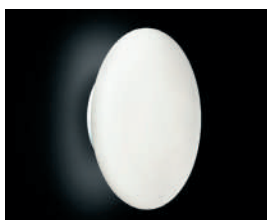

DESIGN

weight-volume 8,5 kg - 0.170 m³

⊕ ENEC CE IP20

source E27 3x10W Retrofit LED (not included) A+ / E

materials blown glass, metal/*vetro soffiato, metallo*

structure finish

diffuser finish

code

price VAT excluded

■ white/*bianco*

■ satin white/*bianco satinato*

0002389

551,00 €

notes

Maximum supported power/*Potenza massima installabile*: E27 3xMAX 57W Halo (not included)