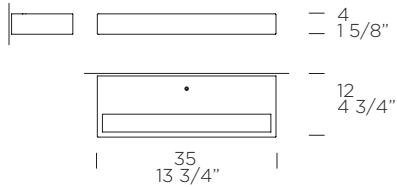

Works Studio, 2004

DESIGN

weight-volume 2,8 kg - 0.030 m³

source 4x8W LED 2600lm 3000K (included) A++ / A **LED**

materials metal, plastic/*metallo, materiale plastico*

finitura struttura

white/*bianco*

chrome/ *Cromo lucido*