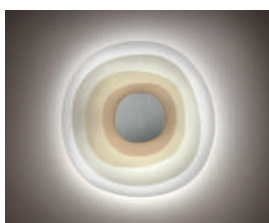

DESIGN

weight-volume 11 kg - 0.150 m³

source 2GX13 T5 1xMAX 22W Fluorescent (not included) A+
+ 2GX13 T5 1x40W Fluorescent (not included)

materials glass plates, steel/*vetro in lastra, acciaio*

structure finish

■ satin steel

diffuser finish

■ off: gloss white, on: shades of sand/*spento-bianco lucido, acceso-nuance sabbia*

code

0002709

price VAT excluded

361,00 €

notes

With electronic ballast/*Completa di alimentatore elettronico*
Dimmable upon request/*Dimmerabile su richiesta*