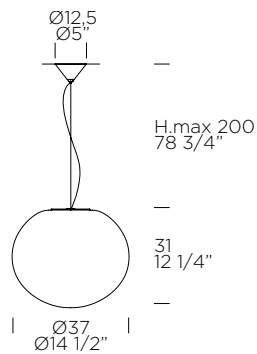

SPHERA S 37

Matteo Thun, 2000

DESIGN

weight-volume 6,2 kg - 0.150 m³

source E27 1x15W Retrofit LED (not included) A+ / E

materials blown glass, metal/*vetro soffiato, metallo*

structure finish

chrome/ *Cromo lucido*

brushed brass/*ottone satinato*

diffuser finish

satin white/*bianco satinato*

satin white/*bianco satinato*

code

0003243

0011062

accessories

off centre kit 4 chrome/*kit 4 per decentramento cromato*

8000154

price VAT excluded

385,00 €

413,00 €

27,00 €

notes

Maximum supported power/*Potenza massima installabile*: E27 1xMAX 150W Halo (not included)

ERAC CE IP20

SPHERA S 45

Matteo Thun, 2000