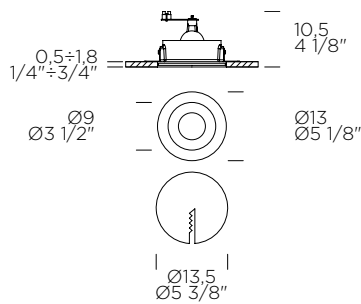

notes

Transformer not included/*Trasformatore non compreso*

Maximum supported power/*Potenza massima installabile*: GU5,3 1xMAX 50W Halo (not included)

SD 087 I

Leucos Design Lab, 2009

RECESSED

weight-volume 0,55 kg - 0.010 m³