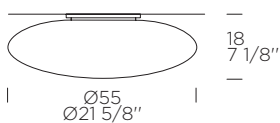

DESIGN

weight-volume 8,5 kg - 0.170 m³

⊕ ENEC CE IP20

source E27 3x10W Retrofit LED (not included) A+ / E

materials blown glass, metal/*vetro soffiato, metallo*

structure finish

diffuser finish

code

price VAT excluded

■ white/*bianco*

■ satin white/*bianco satinato*

0002389

551,00 €

notes

Maximum supported power/*Potenza massima installabile*: E27 3xMAX 57W Halo (not included)