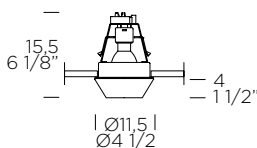

HELIOS I

Mauro Marzollo, 2001

RECESSED

weight-volume 1 kg - 0.010 m³

ERIC CE IP20

source GU5,3 1x8W Retrofit LED (not included) A++ / B

materials glass, metal/*vetro, metallo*

structure finish

white/*bianco*

diffuser finish

crystal/*cristallo*

code

0002256

price VAT excluded

75,00 €

accessories

electronic transformer 50W 12V/*trasformatore elettronico 50W 12V* 8000142

53,00 €

notes

Transformer not included/*Trasformatore non compreso*

Maximum supported power/*Potenza massima installabile*: GU5,3 1xMAX 50W Halo (not included)

IGEA 2 I

Roberto Pamio, 1991

RECESSED

GU 5,3
GU 10

foro Ø 9,5 - Opening Ø 3 3/4

weight-volume 0,77 kg - 0.020 m³

ERIC CE IP20

source **GU5,3** 1x8W Retrofit LED (not included) A++ / B

materials glass, metal/*vetro, metallo*

structure finish

chrome/*chromo lucido*

chrome/*chromo lucido*

diffuser finish

crystal/*cristallo*

satin white/*bianco satinato*

code

0002963

0002965

price VAT excluded

109,00 €

117,00 €

accessories

electronic transformer 50W 12V/*trasformatore elettronico 50W 12V* 8000142

53,00 €

notes

Transformer not included/*Trasformatore non compreso*

Maximum supported power/*Potenza massima installabile*: GU5,3 1xMAX 50W Halo (not included)

weight-volume 0,8 kg - 0.020 m³

ERIC CE IP20

source **GU10** 1xMAX 50W Halo (not included) D

materials glass, metal/*vetro, metallo*

structure finish

chrome/*chromo lucido*

chrome/*chromo lucido*

diffuser finish

crystal/*cristallo*

satin white/*bianco satinato*

code

0002964

0002966

price VAT excluded

135,00 €

135,00 €

weight-volume 0,8 kg - 0.020 m³

ERIC CE IP20

source **GU10** 1x7W Retrofit **LED MASTER** (not included) A++ / A

materials glass, metal/*vetro, metallo*

structure finish

chrome/*chromo lucido*

chrome/*chromo lucido*

diffuser finish

crystal/*cristallo*

satin white/*bianco satinato*

code

0002886