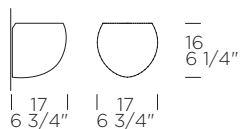

DESIGN

weight-volume 3,08 kg - 0.070 m³

ERL CE IP20

source G9 1x3W Retrofit LED (not included) A+ / D

materials blown glass, metal/*vetro soffiato, metallo*

structure finish

black/*nero*

diffuser finish

chromed/*cromatizzato*

code

0003854

**price VAT
excluded**

307,00 €

notes

Maximum supported power/*Potenza massima installabile*: G9 1xMAX 60W Halo (not included)

Item with limited availability/Articolo con disponibilità limitata