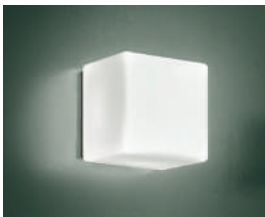

materials blown and layered glass, anodized aluminium/*vetro soffiato e incamiciato, alluminio*

structure finish	diffuser finish	code	price VAT excluded
grey/<i>grigio</i>	satin white/<i>bianco satinato</i>	0001712	210,00 €
brushed brass/<i>ottone satinato</i>	satin white/<i>bianco satinato</i>	0011040	233,00 €

notes

Satin finish/*Finitura satinata*

With electronic ballast/*Completa di alimentatore elettronico*

weight-volume 1 kg - 0.020 m³

ERL CE IP44

source 1x4W **LED** 500lm **2700K** (included) - **IP44** A++ / A **LED**

materials blown and layered glass, anodized aluminium/*vetro soffiato e incamiciato, alluminio*

structure finish	diffuser finish	code	price VAT excluded
grey/<i>grigio</i>	satin white/<i>bianco satinato</i>	0001785	233,00 €
brushed brass/<i>ottone satinato</i>	satin white/<i>bianco satinato</i>	0011041	255,00 €

notes

Satin finish/*Finitura satinata*

With electronic ballast/*Completa di alimentatore elettronico*

weight-volume 1 kg - 0.043 m³

ERL CE IP20

source 1x4W **LED** 500lm **2700K** (included - replaceable LED) - **IP20** A++ / A **LED**

materials blown and layered glass, anodized aluminium/*vetro soffiato e incamiciato, alluminio*

structure finish	diffuser finish	code	price VAT excluded
grey/<i>grigio</i>	satin white/<i>bianco satinato</i>	0001787	177,00 €
brushed brass/<i>ottone satinato</i>	satin white/<i>bianco satinato</i>	0011042	199,00 €

notes

Satin finish/*Finitura satinata*

With electronic ballast/*Completa di alimentatore elettronico*