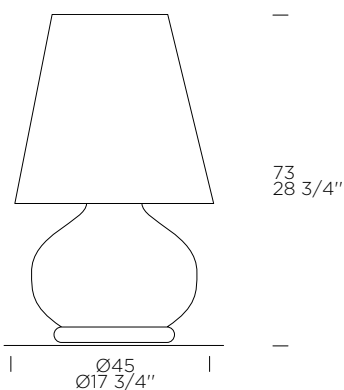

Leucos Design Lab, 1983

DESIGN

weight-volume 13,4 kg - 0.250 m³

CE IP20

source E27 2x10W Retrofit LED (not included) A+ / E

materials blown and layered glass, metal/*vetro soffiato e incamiciato, metallo*

structure finish