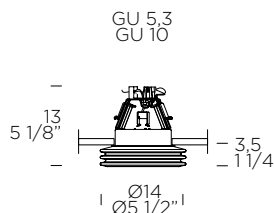

DISK I

Toso, Massari & Associates, 2001

RECESSED

GU 10 LED MASTER