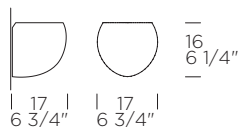

DESIGN

weight-volume 3,08 kg - 0.070 m³

ERL CE IP20

source G9 1x3W Retrofit LED (not included) A+ / D

materials blown glass, metal/*vetro soffiato, metallo*

structure finish

black/*nero*

diffuser finish

satin white/*bianco satinato*

code

0003855

**price VAT
excluded**

207,00 €

notes

Maximum supported power /*Potenza massima installabile*: G9 1xMAX 60W Halo (not included)

GOLF P 1/SP

Toso & Massari, 1992