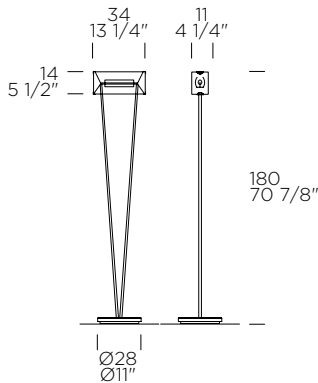

notes

With dimmer/*Con dimmer*

Maximum supported power/*Potenza massima installabile*: R7s 114mm 1xMAX 160W Halo (not included)

FLOOR/TERRA

VITTORIA TR 1/C

Toso, Massari & Associates, 1992

ICON

weight-volume 8,25 kg - 0.440 m³