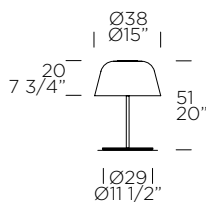

DESIGN

weight-volume 8,1 kg - 0.220 m³

□ ENEC CE IP20

source E27 1x10W Retrofit LED (not included) A+ / E

materials blown glass, metal/*vetro soffiato, metallo*

structure finish

- white/*bianco*

diffuser finish

- gloss white/*bianco lucido*

code

0004021

price VAT excluded

578,00 €

notes

With dimmer/*con dimmer*

Maximum supported power/*Potenza massima installabile*: E27 1xMAX 150W Halo (not included)

Item with limited availability/Articolo con disponibilità limitata