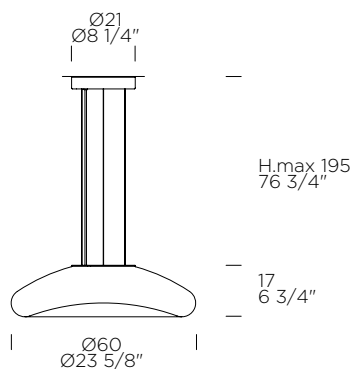

KEYRA S 60

Roberto Paoli, 2011

DESIGN

weight-volume 12,1 kg - 0.160 m³

source 2x13W LED 1800lm 3000K (included) A++ / A **LED**

materials blown glass, metal/*vetro soffiato, metallo*

structure finish

gloss white/*bianco lucido*

diffuser finish

transparent-satin white/
trasparente parzialmente decorato

code

0002306

**price VAT
excluded**

1.292,00 €

notes

With electronic ballast/*Completa di alimentatore elettronico*