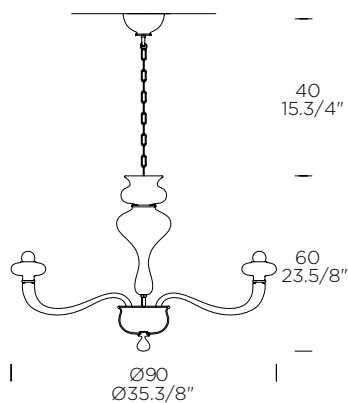

TRADITIONAL

weight-volume 25,0 kg - 0.200 m³

source E14 8x5W Retrofit LED (not included) A+ / D

materialias handmade blown glass, metal/*vetro soffiato lavorato a mano, metallo*

structure finish

 chrome/ *Cromo lucido*