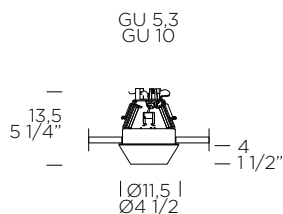

HELIOS I

Mauro Marzollo, 2001

RECESSED

weight-volume 1 kg - 0.010 m³

ERIC CE IP20

source GU5,3 1x8W Retrofit LED (not included) A++ / B

materials glass, metal/*vetro, metallo*

structure finish

white/*bianco*

diffuser finish

crystal/*cristallo*

code

0002256

price VAT excluded

75,00 €

accessories

electronic transformer 50W 12V/*trasformatore elettronico 50W 12V* 8000142

53,00 €

notes

Transformer not included/*Trasformatore non compreso*

Maximum supported power/*Potenza massima installabile*: GU5,3 1xMAX 50W Halo (not included)

IGEA 2 I

Roberto Pamio, 1991

RECESSED

GU 5,3
GU 10

foro Ø 9,5 - Opening Ø 3 3/4

weight-volume 0,77 kg - 0.020 m³

ERIC CE IP20

source **GU5,3** 1x8W Retrofit LED (not included) A++ / B

materials glass, metal/*vetro, metallo*

structure finish

chrome/*chromo lucido*

chrome/*chromo lucido*

diffuser finish

crystal/*cristallo*

satin white/*bianco satinato*

code

0002963

0002965

price VAT excluded

109,00 €

117,00 €

accessories

electronic transformer 50W 12V/*trasformatore elettronico 50W 12V* 8000142

53,00 €

notes

Transformer not included/*Trasformatore non compreso*

Maximum supported power/*Potenza massima installabile*: GU5,3 1xMAX 50W Halo (not included)

weight-volume 0,8 kg - 0.020 m³

ERIC CE IP20

source **GU10** 1xMAX 50W Halo (not included) D

materials glass, metal/*vetro, metallo*

structure finish

chrome/*chromo lucido*

chrome/*chromo lucido*

diffuser finish

crystal/*cristallo*

satin white/*bianco satinato*

code

0002964

0002966

price VAT excluded

135,00 €

135,00 €

weight-volume 0,8 kg - 0.020 m³

ERIC CE IP20

source **GU10** 1x7W Retrofit **LED MASTER** (not included) A++ / A

materials glass, metal/*vetro, metallo*

structure finish

chrome/*chromo lucido*

chrome/*chromo lucido*

diffuser finish

crystal/*cristallo*

satin white/*bianco satinato*

code

0002886