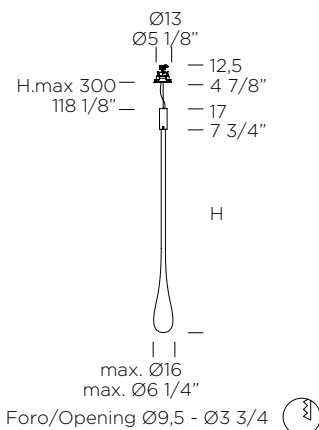

Supplied with GU10 1x42W Halo bulb/Fornita con lampadina GU10 1x42W Alogena

Maximum supported power/Potenza massima installabile: GU10 1xMAX 50W Halo (not included)

GLÒ S/I

Daniilo De Rossi, 2010

ICON

weight-volume 11,4 kg - 0.270 m³