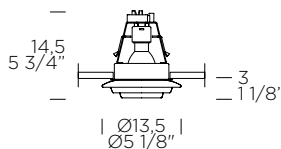

Foro Ø9,5 - Opening Ø3 3/4

weight-volume 0,86 kg - 0.020 m³

CE IP20

source **GU5,3** 1x8W Retrofit LED (not included) A+ / B

materials glass, metal/vetro, metallo

structure finish	diffuser finish	code	price VAT excluded
chrome/cromo lucido	crystal/cristallo	0004486	135,00 €
chrome/cromo lucido	satin crystal/bianco satinato	0004487	144,00 €