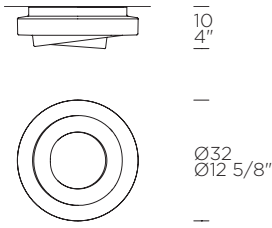

LOOP-LINE P-PL 32

Toso, Massari & Associates With G. Toso, 2011

DESIGN

weight-volume 4,9 kg - 0.060 m³

⊕ ENEC CE IP20

source E27 2x10W Retrofit LED (not included) A+ / A

materials blown glass, metal/*vetro soffiato, metallo*

structure finish

diffuser finish

code

price VAT excluded

white/*bianco*

satin white/*bianco satinato*

0003776

352,00 €

notes

Maximum supported power/*Potenza massima installabile*: E27 2xMAX 23W Fluorescent (not included)

weight-volume 5 kg - 0.060 m³

⊕ ENEC CE IP20

source 1x15W LED 1800lm 3000K CRI>80 (included) A++ / A LED

materials blown glass, metal/*vetro soffiato, metallo*

structure finish

diffuser finish

code

price VAT excluded

white/*bianco*

satin white/*bianco satinato*

0003777

578,00 €

notes

Push Dimm 0-100% with external button. (The latter is not supplied)/

Dimmerabile Push 0-100% con pulsante esterno. (Pulsante esterno non fornito)

1-10V dimmable/*Dimmerabile 1-10V*

With electronic ballast/*Completa di alimentatore elettronico*

MERCURE P-PL

Patrick Jouin, 2008