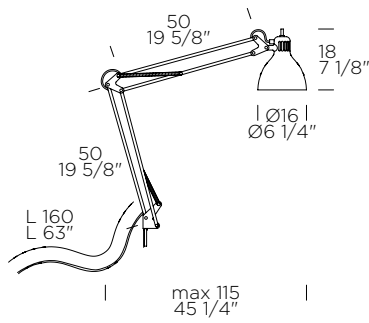

519,00 €

519,00 €

519,00 €

notesWith push dimmer/*Con push dimmer*

JJ SMALL

Leucos Design Lab

DESIGN

weight-volume 2 kg - 0.030 m³