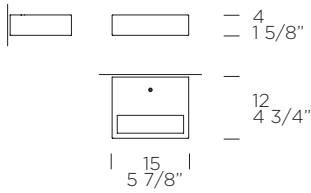

ALIAS P 15

Works Studio, 2004

DESIGN

weight-volume 2 kg - 0.010 m³

source 2x8W LED 1300lm 3000K (included) A++ / A **LED**

materials metal, plastic/*metallo, materiale plastico*

structure finish

white/*bianco*

chrome/ *Cromo lucido*

brushed brass/*ottone satinato*

diffuser finish

gloss methacrylate/*bianco metacrilato*

gloss methacrylate/*bianco metacrilato*

gloss methacrylate/*bianco metacrilato*

code

0001876

0001872

0011072

price VAT excluded

216,00 €

233,00 €

255,00 €

notes

With electronic ballast/*Completa di alimentatore elettronico*
Dimmable upon request/*Dimmerabile su richiesta*

ERAC CE IP20

ALIAS P 35

Works Studio, 2004