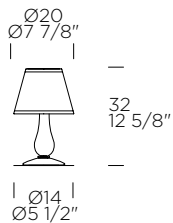

CHEOPE T 32

Leucos Design Lab, 2003

TRADITIONAL

weight-volume 1,7 kg - 0.030 m³

ERC CE IP20

source E14 1x5W Retrofit LED (not included) A+ / E

materials Moire fabric, handmade glass and metal/*tessuto Moire, vetro lavorato a mano e metallo*

structure finish

- chrome-transparent/
  cromo lucido-trasparente
- gold-amber/
  dorato lucido-ambra

diffuser finish

- white/*bianco*
- white/*bianco*

code

- 0009802
- 0009800

price VAT excluded

- 334,00 €
- 370,00 €

notes

With dimmer/*Con dimmer*

Lampshade in Moire fabric included/*Paralume in tessuto Moire incluso*

Maximum supported power/*Potenza massima installabile*: E14 1xMAX 46W Halo (not included)

Item with limited availability/Articolo con disponibilità limitata

CHEOPE T 42

Leucos Design Lab, 2003