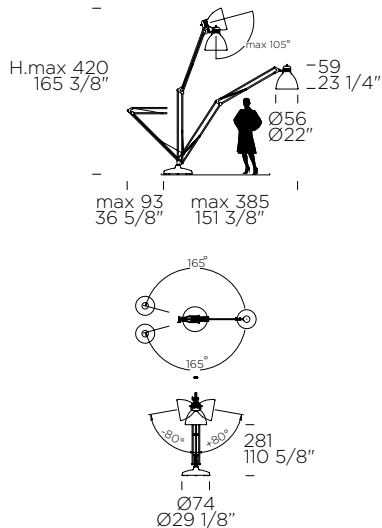

ICON

weight-volume 167 kg - 2.210 m³

sorgente LED 1x45W 6691lm 3000K or 6433lm 2700K CRI≥90 A+ / A

materialis aluminum/alluminio

[See separate dedicated price list JJ Collection 2022](#)

[Consultare il listino dedicato separato JJ COLLECTION 2022](#)