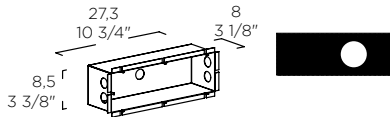

MOUNTING BOX/CASSAFORMA

SD-081 N/SD-081V N

accessories

code

price
VAT excluded

downlights mounting box

mounting box for SD-081 N/SD-081V N

8000112

45,00 €

SD-084 N

mounting box for SD-084 N

8000115

45,00 €

SD-802-803

downlights mounting box

concrete form for SD 802-803

8000110

45,00 €

SD-902-903

downlights mounting box

concrete form for SD 902-903

8000111

45,00 €