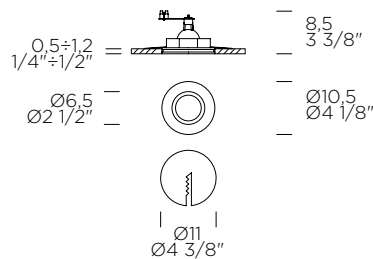

RECESSED

weight-volume 0,65 kg - 0.010 m³

EMC CE IP20

source GU5,3 1x8W Retrofit LED (not included) A++ / B

materials natural plaster, metal/*gesso naturale, metallo*

structure finish

diffuser finish

code

price VAT excluded

galvanized metal/
metallo zincato

white/*bianco*

0001252

36,00 €

accessories

wiring kit GU10/*kit cablaggio GU10*

8000161

27,00 €

electronic transformer 50W 12V/*trasformatore elettronico 50W 12V*

8000142

53,00 €

notes

Transformer not included/*Trasformatore non compreso*

Maximum supported power/*Potenza massima installabile*: GU5,3 1xMAX 50W Halo (not included)