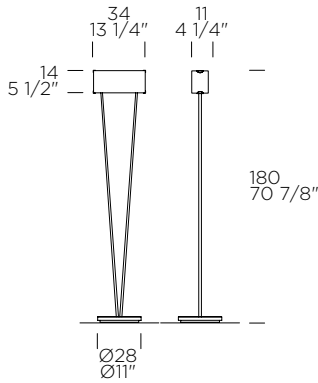

VITTORIA TR 1

Toso, Massari & Associates, 1992

ICON

weight-volume 8,7 kg - 0.440 m³

⊕ ENEC CE IP20

source R7s 114mm 1x10W Retrofit LED (not included) A+ / D

materials blown glass, metal/*vetro soffiato, metallo*

structure finish

diffuser finish

code

price VAT excluded

chrome/*chromo lucido*

satin white/*bianco satinato*

0004104

1.301,00 €

notes

With dimmer/*Con dimmer*

Maximum supported power/*Potenza massima installabile*: R7s 114mm 1xMAX 160W Halo (not included)

FLOOR/TERRA