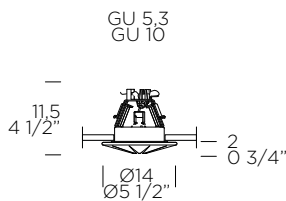

POLAR I

Toso, Massari & Associates, 2001

RECESSED