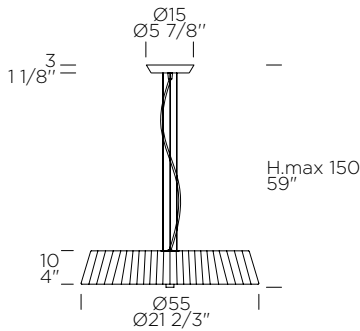

LILITH S 55

Leucos Design Lab, 2005

weight-volume 6,8 kg - 0.090 m³

ERAC CE IP20

source E27 4x10W Retrofit LED (not included) A+ / E

materials cotton thread, nickel/*filo di cotone, nichel*

structure finish