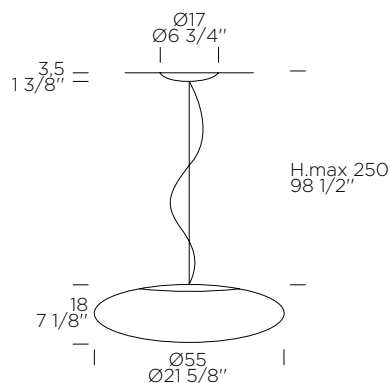

FELIX S 55

Leucos Design Lab, 1996

DESIGN

weight-volume 11,4 kg - 0.170 m³

source E27 3x10W Retrofit LED (not included) A+ / E

materials blown glass, metal/*vetro soffiato, metallo*

structure finish

grey/*grigio*