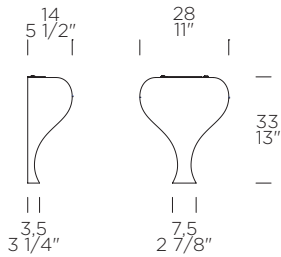

SUMMER P

Eva Zeisel, 2012

DESIGN