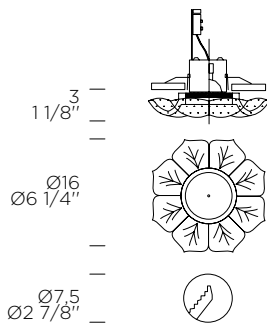

RECESSED

weight-volume 0,8 kg - 0.010 m³ IP20

source GU5,3 1x8W Retrofit LED (not included) A+ / C

materials curved cast glass pressed with "fracco", metal
vetro a piastra colato e curvato a caldo con decoro a "fracco", metallo

structure finish	diffuser finish	code	price VAT excluded
white/bianco	transparent graniglia/ trasparente graniglia	0000313	109,00 €
white/bianco	amber-amber graniglia/ ambra con graniglia ambra	0000315	109,00 €

accessories electronic transformer 50W 12V/trasformatore elettronico 50W 12V 8000142 53,00 €

notes Transformer not included/Trasformatore non compreso
Maximum supported power/Potenza massima installabile: GU5,3 1xMAX 50W Halo (not included)