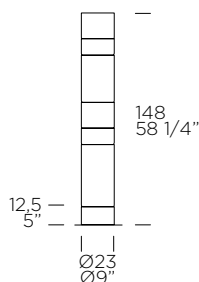

STACKING D TR

Rockwell Group, 2007

ICON