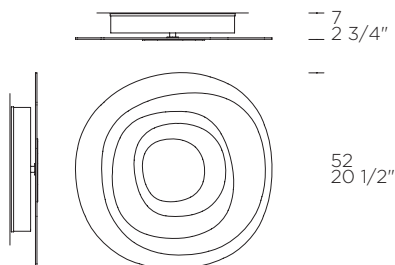

DESIGN

weight-volume 11 kg - 0.150 m³

source 2GX13 T5 1xMAX 22W Fluorescent (not included) A+
+ 2GX13 T5 1x40W Fluorescent (not included)

materials glass plates, steel/*vetro in lastra, acciaio*

structure finish

■ satin steel

diffuser finish

■ off: gloss white, on: shades of sand/*spento-bianco lucido, acceso-nuance sabbia*

code

0002709

price VAT excluded

361,00 €

notes

With electronic ballast/*Completa di alimentatore elettronico*
Dimmable upon request/*Dimmerabile su richiesta*