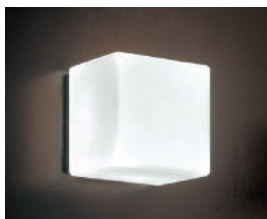

structure finish

diffuser finish

code

price VAT excluded

grey/*grigio*

satin white/*bianco satinato*

0001671

255,00 €

brushed brass/*ottone satinato*

satin white/*bianco satinato*

0011049

282,00 €

notes

Satin finish/*Finitura satinata*

With electronic ballast/*Completa di alimentatore elettronico*

weight-volume 2,5 kg - 0.040 m³

ERAC CE IP44

source 2x6W **LED** 1440lm **2700K** (included) - **IP44** A++ / A **LED**

materials blown and layered glass, anodized aluminium/*vetro soffiato e incamiciato, alluminio*

structure finish

diffuser finish

code

price VAT excluded

grey/*grigio*

satin white/*bianco satinato*

0001786

277,00 €

brushed brass/*ottone satinato*

satin white/*bianco satinato*

0011050

304,00 €

notes

Satin finish/*Finitura satinata*

With electronic ballast/*Completa di alimentatore elettronico*

Phase cut dimming/*Dimmerabile a taglio di fase*

weight-volume 2,2 kg - 0.040 m³

ERAC CE IP20

source 2x6W **LED** 1440lm **2700K** (included - replaceable LED) - **IP20** A++ / A **LED**

materials blown and layered glass, anodized aluminium/*vetro soffiato e incamiciato, alluminio*

structure finish

diffuser finish

code

price VAT excluded

grey/*grigio*

satin white/*bianco satinato*

0001788

243,00 €

brushed brass/*ottone satinato*

satin white/*bianco satinato*

0011051

270,00 €

notes

Satin finish/*Finitura satinata*

With electronic ballast/*Completa di alimentatore elettronico*

Phase cut dimming/*Dimmerabile a taglio di fase*