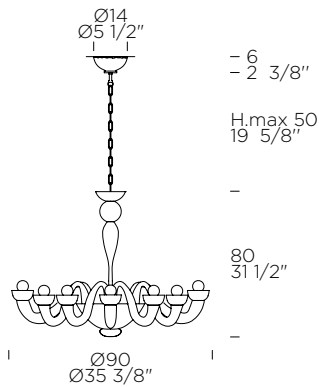

SERENISSIMA L 12

Leucos Design Lab, 1994

TRADITIONAL

weight-volume 14 kg - 0.390 m³

⊕ ENEC CE IP20

source E14 12x5W Retrofit LED (not included) A+ / E

materials handmade blown glass, metal/*vetro soffiato lavorato a mano, metallo*

structure finish

diffuser finish

code

price VAT excluded

gold/*dorado lucido*

multicolor/*multicolore*

0000773

7.853,00 €

notes

Free supplied golden metal chain for extension (50cm)/

Fornita di serie con catena in metallo dorato per allungamento (50cm)

Maximum supported power/*Potenza massima installabile*: E14 12xMAX 46W Halo (not included)

Item with limited availability/Articolo con disponibilità limitata

SPHERA S 29

Matteo Thun, 2000