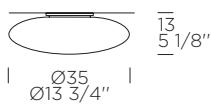

DESIGN

weight-volume 3,8 kg - 0.040 m³

⊕ ENEC CE IP20

source E27 2x10W Retrofit LED (not included) A+ / E

materials blown glass, metal/*vetro soffiato, metallo*

structure finish

diffuser finish

code