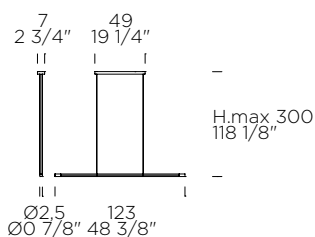

DESIGN

weight-volume 2 kg - 0.020 m³

source 1x23W LED 1950lm 2700K CRI>90 (included) A++ / A **LED**

materials aluminium, methacrylate (PMMA)/alluminio, metacrilato (PMMA)

CE IP40

structure finish

matte white/bianco opaco

chrome/cromo lucido

textured black RAL 9004/
nero raggrizzante opaco RAL
9004

diffuser finish

satin methacrylate/
metacrilato satinato

satin methacrylate/
metacrilato satinato

satin methacrylate/
metacrilato satinato

code

0004436

0008556

0008311

price VAT
excluded

927,00 €

1.235,00 €

1.125,00 €

notes

With dimmer/Con dimmer

Patented hanging system: 360° rotation/Sistema di sospensione brevettato: rotazione 360°

Cable Insulation Kit included/Kit isolamento cavo incluso

VOLTA S 160

From, 2015