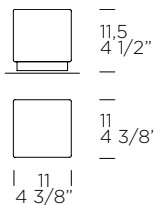

CUBI ZERO T 11

Leucos Design Lab, 2000

DESIGN

weight-volume 1 kg - 0.020 m³

EBC CE IP20

source G9 1x3W Retrofit LED (not included) A+ / D

materials blown and layered glass, polycarbonate/*vetro soffiato e incamiciato, polycarbonato*

structure finish

grey/*grigio*

diffuser finish

satin white/*bianco satinato*

code

0002029

price VAT excluded

122,00 €

notes

Satin finish/*Finitura satinata*

Maximum supported power/*Potenza massima installabile*: G9 1xMAX 33W Halo (included)

CUBI ZERO T 16

Leucos Design Lab, 2000