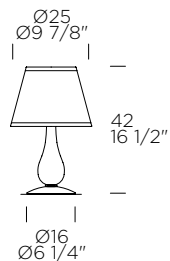

TRADITIONAL

weight-volume 1,9 kg - 0.030 m³

ERC CE IP20

source E27 1x10W Retrofit LED (not included) A+ / E

materials Moire fabric, handmade glass and metal/*tessuto Moire, vetro lavorato a mano e metallo*

structure finish

- chrome/transparent
  cromo-trasparente
- gold/amber
  dorato lucido/ambra

diffuser finish

- white/*bianco*
- white/*bianco*

code

- 0009798
- 0009804

price VAT excluded

- 352,00 €
- 397,00 €

notes

With dimmer/*Con dimmer*

Lampshade in Moire fabric included/*Paralume in tessuto Moire incluso*

Maximum supported power/*Potenza massima installabile*: E27 1xMAX 57W Halo (not included)

Item with limited availability/Articolo con disponibilità limitata

CLOCHE T

Danilo De Rossi, 2013