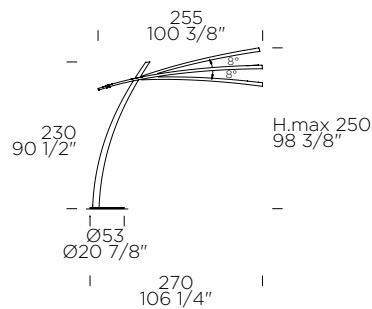

KATANA TR

Valerio Cometti & Paolo Balzanelli, 2008

ICON

weight-volume 120 kg - 0.670 m³

CE IP20

source 1x24W LED 2800lm 2700-4000K CRI>90 (included) A++ / A **LED**

materials carbon fiber, steel/*fibra di carbonio, acciaio*