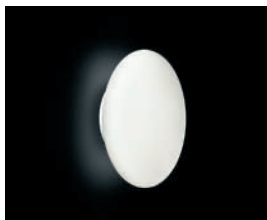

DESIGN

weight-volume 3,8 kg - 0.040 m³

⊕ ENEC CE IP20

source E27 2x10W Retrofit LED (not included) A+ / E

materials blown glass, metal/*vetro soffiato, metallo*

structure finish

diffuser finish

code

price VAT excluded

■ white/*bianco*

■ satin white/*bianco satinato*

0002382

309,00 €

notes

Maximum supported power/*Potenza massima installabile*: E27 2xMAX 46W Halo (not included)

FELIX P-PL 47

Leucos Design Lab, 1996