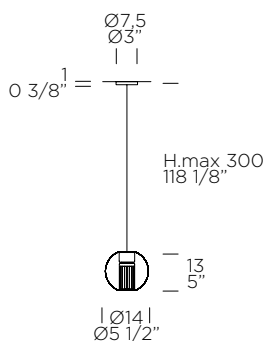

FAIRY S S - I

Toso, Massari & Associates With G. Toso, 2009

weight-volume 2,1 kg - 0.030 m³

CE IP20

source **GU4** 1x4W Retrofit LED (not included) A+ / B

materials borosilicate glass, metal/*vetro borosilicato, metallo*

structure finish

diffuser finish

code

price VAT excluded

chrome/*cromo lucido*

transparent/*trasparente*

0003287

343,00 €

accessories

off centre kit 3 chrome/*kit 3 per decentramento cromato*

8000152

18,00 €

notes

Dimmable transformer included/*Trasformatore dimmerabile compreso*
Phase cut dimming with dimmable light bulb only/*Dimmerabile a taglio di fase con lampadina compatibile*
Special version upon request. For more details view "SPECIAL VERSIONS" chapter
A richiesta versioni speciali. Per maggiori dettagli vedi capitolo "VERSIONI SPECIALI"
Maximum supported power/*Potenza massima installabile*: GU4 1xMAX 35W Halo (not included)

weight-volume 2,4 kg - 0.030 m³

CE IP20

source 1x3,2W **LED** 410lm 3000K CRI>80 (included - replaceable LED) A++ **LED**

materials borosilicate glass, metal/*vetro borosilicato, metallo*

structure finish

diffuser finish

code

price VAT excluded

chrome/*cromo lucido*

transparent/*trasparente*

0009082

431,00 €

accessories

off centre kit 3 chrome/*kit 3 per decentramento cromato*

8000152

18,00 €

notes

With electronic ballast/*Completa di alimentatore elettronico*
Phase cut dimming/*Dimmerabile a taglio di fase*
Special version upon request. For more details view "SPECIAL VERSIONS" chapter
A richiesta versioni speciali. Per maggiori dettagli vedi capitolo "VERSIONI SPECIALI"

PENDANT
SOSPENSIONE