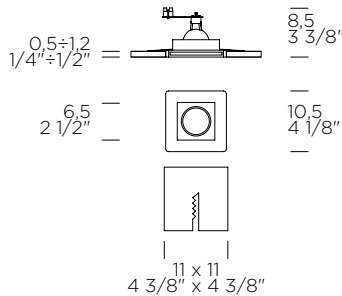

RECESSED

weight-volume 0,45 kg - 0.010 m³

EMC CE IP20

source GU5,3 1x8W Retrofit LED (not included) A++ / B

materials natural plaster, metal/*gesso naturale, metallo*

structure finish

diffuser finish

code

price VAT excluded

galvanized metal/
metallo zincato

white/*bianco*

0001250

36,00 €

accessories

wiring kit GU10/*kit cablaggio GU10*

8000161

27,00 €

electronic transformer 50W 12V/*trasformatore elettronico 50W 12V*

8000142

53,00 €

notes

Transformer not included/*Trasformatore non compreso*

Maximum supported power/*Potenza massima installabile*: GU5,3 1xMAX 50W Halo (not included)

SD 086 I

Leucos Design Lab, 2009