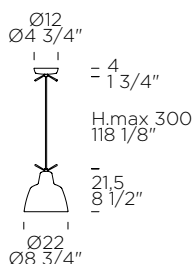

Maximum supported power/*Potenza massima installabile*: E27 1xMAX 100W Halo (not included)

PENDANT
SOSPENSIONE

CLOCHEF S

Massimo Iosa Ghini, 2018

DESIGN

weight-volume 1,5 kg - 0.060 m³

source **E27** 1x10W Retrofit LED (not included) A+ / E