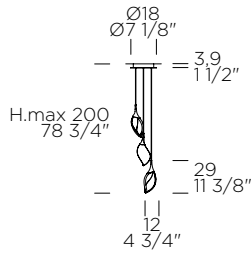

NIA S 3

Roberto Paoli, 2012

DESIGN

weight-volume 4,2 kg - 0.020 m³

ERC CE IP20

source 3x2,6W LED 870lm **3000K** CRI>90 (included - replaceable LED) A++ / A **LED**

materials handmade cast glass, metal and polycarbonate/
vetro colato lavorato a mano, metallo e polycarbonato

structure finish	diffuser finish	code	price VAT excluded
matte white/<i>bianco opaco</i>	transparent silky whitetransparent silky white/ <i>trasparente retroverniciato bianco seta</i>	0004444	623,00 €

accessories
electronic ballast 20W 24VDC/*alimentatore elettronico 20W 24VDC* 8000146 63,00 €

notes

Dimmable version available on demand/*Versione dimmerabile su richiesta*
Electric ballast not included in the mentioned price/*Alimentatore elettronico non compreso nel prezzo*
Special version upon request. For more details view "SPECIAL VERSIONS" chapter/
A richiesta versioni speciali. Per maggiori dettagli vedi capitolo "VERSIONI SPECIALI"

weight-volume 4,2 kg - 0.020 m³

ERC CE IP20

source 3x2,6W LED 840lm **2700K** CRI>90 (included - replaceable LED) A++ / A **LED**

materials handmade cast glass, metal and polycarbonate/
vetro colato lavorato a mano, metallo e polycarbonato

structure finish	diffuser finish	code	price VAT excluded
matte white/<i>bianco opaco</i>	transparent silky white/ <i>trasparente retroverniciato bianco seta</i>	0004402	623,00 €

accessories
electronic ballast 20W 24VDC/*alimentatore elettronico 20W 24VDC* 8000146 63,00 €

notes

Dimmable version available on demand/*Versione dimmerabile su richiesta*
Electric ballast not included in the mentioned price/*Alimentatore elettronico non compreso nel prezzo*
Special version upon request. For more details view "SPECIAL VERSIONS" chapter/
A richiesta versioni speciali. Per maggiori dettagli vedi capitolo "VERSIONI SPECIALI"

NIA S 6

Roberto Paoli, 2012