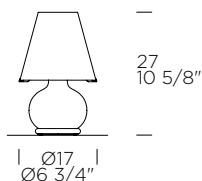

DESIGN

weight-volume 1,8 kg - 0.040 m³

source E14 1x5W Retrofit LED (not included) A+ / E

+ G9 1x3W Retrofit LED (not included)

materials blown and layered glass, metal/*vetro soffiato e incamiciato, metallo*

structure finish

diffuser finish

code

price VAT excluded

■ white/*bianco*

■ satin white/*bianco satinato*

0002524

389,00 €

notes

Lamp with double light switch/*Lampada con doppia accensione*

Maximum supported power/*Potenza massima installabile*: E14 1xMAX 46W Halo (not included) + G9 1xMAX 20W Halo (not included)