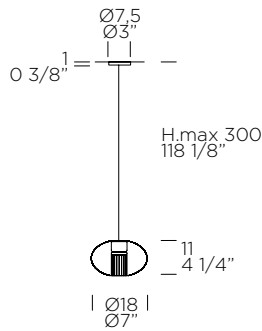

FAIRY S G - I

Toso, Massari & Associates With G. Toso, 2009

DESIGN

weight-volume 2,1 kg - 0.030 m³

EMC CE IP20

source **GU4** 1x4W Retrofit LED (not included) A+ / B

materials borosilicate glass, metal/*vetro borosilicato, metallo*

structure finish

diffuser finish

code

price VAT excluded

chrome/*cromo lucido*

transparent/*trasparente*

0003290

343,00 €

accessories

off centre kit 3 chrome/*kit 3 per decentramento cromato*

8000152

18,00 €

notes

Dimmable transformer included/*Trasformatore dimmerabile compreso*

Phase cut dimming with dimmable light bulb only/*Dimmerabile a taglio di fase con lampadina compatibile*

Special version upon request. For more details view "SPECIAL VERSIONS" chapter

A richiesta versioni speciali. Per maggiori dettagli vedi capitolo "VERSIONI SPECIALI"

Maximum supported power/*Potenza massima installabile: GU4 1xMAX 35W Halo (not included)*

weight-volume 2,1 kg - 0.030 m³

CE IP20

source 1x3,2W **LED** 410lm 3000K CRI>80 (included - replaceable LED) A++ **LED**

materials borosilicate glass, metal/*vetro borosilicato, metallo*

structure finish

diffuser finish

code

price VAT excluded

chrome/*cromo lucido*

transparent/*trasparente*

0009058

431,00 €

accessories

off centre kit 3 chrome/*kit 3 per decentramento cromato*

8000152

18,00 €

notes

With electronic ballast/*Completa di alimentatore elettronico*

Phase cut dimming/*Dimmerabile a taglio di fase*

Special version upon request. For more details view "SPECIAL VERSIONS" chapter

A richiesta versioni speciali. Per maggiori dettagli vedi capitolo "VERSIONI SPECIALI"

FAIRY S G - D3

Toso, Massari & Associates With G. Toso, 2009