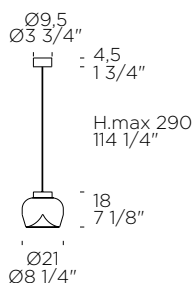

AELLA BOLD S

Toso & Massari, 2017

ICON

weight-volume 14,9 kg - 0.290 m³

CE IP40

source 1x5W LED 510lm 2700K CRI>90 (included) A++ / A LED

materials blown glass, metal/vetro soffiato, metallo

structure finish