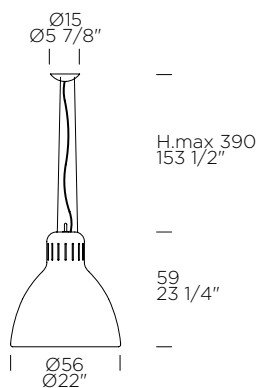

JJ GREAT

Leucos Design Lab, 2006

DESIGN

weight-volume 7,5 kg - 0.360 m³

source LED 1x45W 6691lm 3000K or 6433lm 2700K CRI≥90 A+ / A

materials aluminium/alluminio

CE IP20

See separate dedicated price list JJ Collection 2022
Consultare il listino dedicato separato JJ COLLECTION 2022

VOLTA S 120

From, 2015