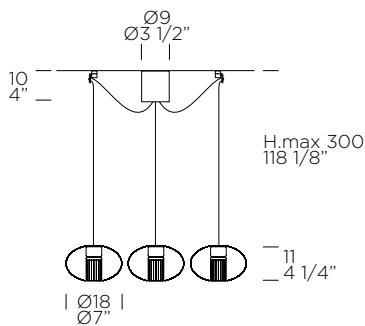

DESIGN

weight-volume 5,91 kg - 0.100 m³

EMC CE IP20

source **GU4** 3x4W Retrofit LED (not included) A+ / B

materials borosilicate glass, metal/*vetro borosilicato, metallo*

structure finish

diffuser finish

code

price VAT excluded

chrome/*cromo lucido*

transparent/*trasparente*

0003271

938,00 €

notes

Dimmable transformer included/*Trasformatore dimmerabile compreso*

Phase cut dimming with dimmable light bulb only/*Dimmerabile a taglio di fase con lampadina compatibile*

Special version upon request. For more details view "SPECIAL VERSIONS" chapter

A richiesta versioni speciali. Per maggiori dettagli vedi capitolo "VERSIONI SPECIALI"

Maximum supported power/*Potenza massima installabile: GU4 3xMAX 35W Halo (not included)*

weight-volume 5,91 kg - 0.100 m³

CE IP20

source 3x3,2W **LED** 1230lm 3000K CRI>80 (included - replaceable LED) A++ **LED**

materials borosilicate glass, metal/*vetro borosilicato, metallo*

structure finish

diffuser finish

code

price VAT excluded

chrome/*cromo lucido*

transparent/*trasparente*

0009048

1.092,00 €

notes

With electronic ballast/*Completa di alimentatore elettronico*

Phase cut dimming/*Dimmerabile a taglio di fase*

Special version upon request. For more details view "SPECIAL VERSIONS" chapter

A richiesta versioni speciali. Per maggiori dettagli vedi capitolo "VERSIONI SPECIALI"