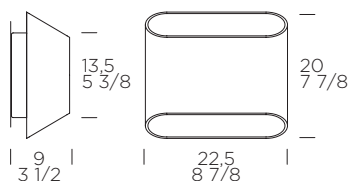

DESIGN

weight-volume 1,5 kg - 0.003 m³

ERL CE IP20

source G9 2x3W Retrofit LED (not included) A+ / D

materials blown and layered glass, metal/*vetro soffiato e incamiciato, metallo*

structure finish

grey/*grigio*

grey/*grigio*

diffuser finish

white/*bianco*

grey/*grigio*

code

0002739

0002741

price VAT excluded

182,00 €

210,00 €

notes

Maximum supported power/*Potenza massima installabile*: G9 2xMAX 60W Halo (not included)