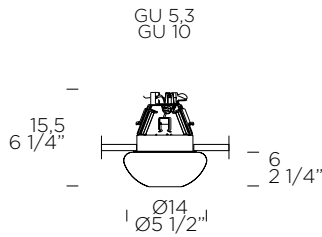

ONLY I

Toso, Massari & Associates, 2001

RECESSED

GU 10 LED MASTER