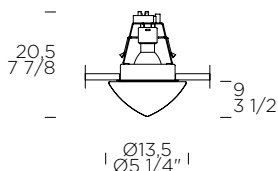

GU 10 LED MASTER

Foro Ø9,5 - Opening Ø3 3/4