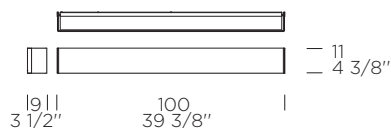

BLOCK P 100

Leucos Design Lab, 2009

DESIGN

weight-volume 7,8 kg - 0.190 m³

⊕ CE IP20

source G5 2xMAX 39W Fluorescent (not included) A

materials silk-screened glass, steel/*vetro serigrafato, acciaio*

structure finish
■ white-steel/
titanio e acciaio

diffuser finish
■ gloss white/*bianco lucido*

code
0004219

price VAT excluded
387,00 €

notes

Dimmable upon request/*Dimmerabile su richiesta*

BOLERO P 2

Carlo Nason, 2005