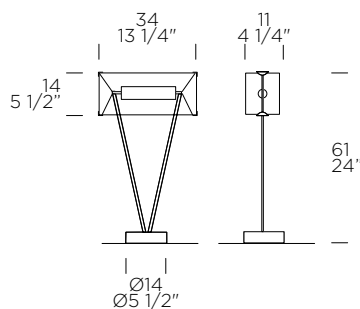

UOVO T 46

Leucos Design Lab, 2000

DESIGN

46
18 1/8

Ø30
Ø11 3/4

weight-volume 6 kg - 0.130 m³

source E27 1x10W Retrofit LED (not included) A+ / E

materials handmade blown and layered glass with "murrine", metal/
vetro soffiato con murrine e incamiciato, interamente lavorato a mano, metallo

structure finish

satin nickel/*nichel satinato*

diffuser finish

multicolored murrine/
murrine multicolore

code

0000273

**price VAT
excluded**

966,00 €

notes

Maximum supported power/*Potenza massima installabile*: E27 1xMAX 46W Halo (not included)

Item with limited availability/Articolo con disponibilità limitata

VITTORIA T 1

Toso, Massari & Associates, 1992

ICON

61
24"

weight-volume 9,07 kg - 0.170 m³

source R7s 114mm 1x10W Retrofit LED (not included) A+ / D

materials blown glass, metal/*vetro soffiato, metallo*

structure finish

chrome/*cromo lucido*

diffuser finish

satin white/*bianco satinato*

code

0004046

**price VAT
excluded**

930,00 €

notes

Maximum supported power/*Potenza massima installabile*: R7s 114mm 1xMAX 160W Halo (not included)
With dimmer/*Con dimmer*

VITTORIA T 1/C

Toso, Massari & Associates, 1992

ICON

61
24"

weight-volume 8,62 kg - 0.170 m³

source R7s 114mm 1x10W Retrofit LED (not included) A+ / D

materials blown glass, metal/*vetro soffiato, metallo*

structure finish

chrome/*cromo lucido*

diffuser finish

transparent/*trasparente*

code

0004044

**price VAT
excluded**

1.084,00 €

notes

Anti-glare kit included/*Kit antiabbagliamento incluso*
Maximum supported power/*Potenza massima installabile*: R7s 114mm 1xMAX 160W Halo (not included)
With dimmer/*Con dimmer*