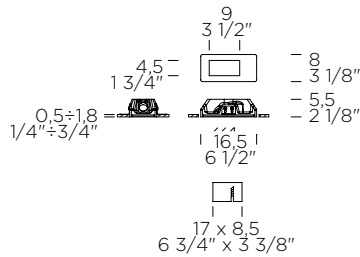

SD 084 N I

Leucos Design Lab, 2011

RECESSED

weight-volume 0,54 kg - 0.010 m³

EMC CE IP20

source 1x1,2W LED (included) A++ / A LED

materials natural plaster, metal/*gesso naturale, metallo*

structure finish

diffuser finish

code

price VAT excluded

galvanized metal/
metallo zincato

white/*bianco*

0000917

81,00 €

accessories

electronic ballast for LED recessed downlight 4W 350MA/
alimentatore elettronico per faretti LED 4W 350MA

8000186

36,00 €

mounting box/*cassaforma SD-084 N*

8000115

45,00 €

notes

Electric ballast not included in the mentioned price/*Alimentatore elettronico non compreso nel prezzo*

SD 085 I

Leucos Design Lab, 2009