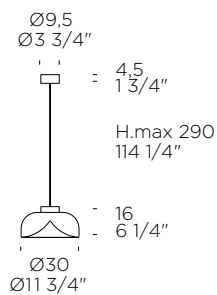

AELLA MINI S 30

Toso & Massari, 2017

ICON