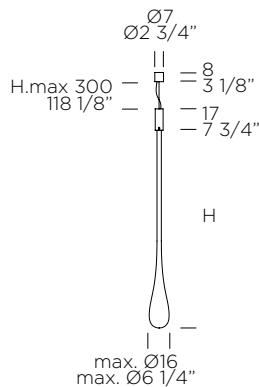

Supplied with GU10 1x42W Halo bulb/Fornita con lampadina GU10 1x42W Alogena

Maximum supported power/Potenza massima installabile: GU10 1xMAX 50W Halo (not included)

GLÒ S

Danilo De Rossi, 2010

ICON

weight-volume 11,4 kg - 0.270 m³