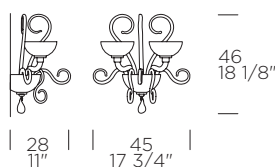

TRADITIONAL

weight-volume 6,4 kg - 0.110 m³

⊕ ENEC CE IP20

source G9 2x3W Retrofit LED (not included) A+ / D

materials handmade blown glass, metal/*vetro soffiato lavorato a mano, metallo*

structure finish
■ chrome/*chromo lucido*
■ chrome/*chromo lucido*

diffuser finish
■ gloss white/*bianco lucido*
□ transparent/*trasparente*

code
0000534
0000532

price VAT excluded
1.184,00 €
1.102,00 €

notes

Crystal pressed in ribs. Milky white smooth/
Lavorazione a coste per versione cristallo. Lavorazione liscia per versione biancolatte.
Maximum supported power/*Potenza massima installabile*: G9 2xMAX 60W Halo (not included)

Item with limited availability/Articolo con disponibilità limitata

CELINE P

Leucos Design Lab, 2002