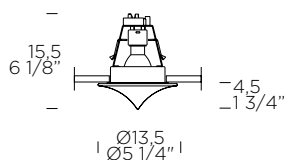

Foro Ø9,5 - Opening Ø3 3/4