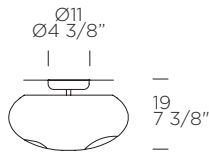

DESIGN

weight-volume 3,9 kg - 0.060 m³

⊕ ENEC CE IP20

source E14 3x5W Retrofit LED (not included) A+ / E

materials blown glass, metal/*vetro soffiato, metallo*

structure finish

diffuser finish

code

price VAT excluded

chrome/*cromo lucido*

pulegoso/*mirrored*

0002429

705,00 €

notes

Maximum supported power/*Potenza massima installabile*: E14 3xMAX 30W Halo (not included)