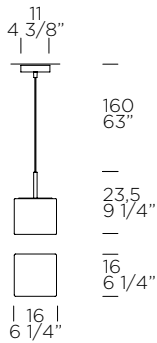

DESIGN

weight-volume 2 kg - 0.040 m³

ERC CE IP20

source E14 1x5W Retrofit LED (not included) A+ / E

materials blown glass, metal/*vetro soffiato, metallo*

structure finish

diffuser finish

code

price VAT excluded

artic grey/*grigio artico*

satin white/*bianco satinato*

0001568

233,00 €

brushed brass/*ottone satinato*

satin white/*bianco satinato*

0011053

260,00 €

accessories

off centre kit 3 chrome/*kit 3 per decentramento cromato*

8000152

18,00 €

off centre kit 3 brushed nickel/*kit 3 per decentramento nickel satinato*

8000153

18,00 €

notes

Satin finish/*Finitura satinata*

Maximum supported power/*Potenza massima installabile*: E14 1xMAX 60W Halo (not included)