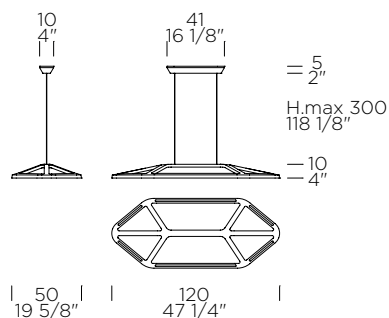

DESIGN

weight-volume 5 kg - 0.160 m³

ERAC CE IP20

source 1x31W LED 3450lm 3000K CRI>90 (included) A++ / A **LED**

materials okumé wood, metal/*legno okumé, metallo*

structure finish

- natural okoume/*okumé naturale*

diffuser finish

- transparent polycarbonate/*polycarbonato trasparente*

code

0004430

price VAT excluded

1.533,00 €

accessories

dimmer kit AKI S

8000148

135,00 €

notes

With electronic ballast/*Completa di alimentatore elettronico*

Kit dimmer accessory: 8-100% dimmable with external button. The latter is not supplied

Accessorio kit dimmer: *dimmerabile 8-100% con pulsante esterno. Pulsante esterno non fornito*

AXEL S

Steven Haulenbeek, 2012