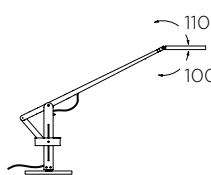

LEVA T - LEVA EVO T

Massimo Iosa Ghini, 2012-2017

DESIGN

L_{max} 78 | L_{min} 57 |
30 3/4" | 22 1/2"