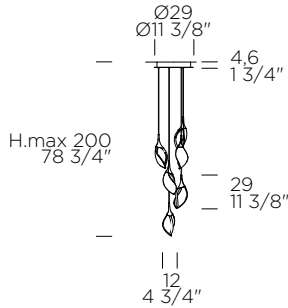

NIA S 6

Roberto Paoli, 2012

DESIGN

weight-volume 8,4 kg - 0.050 m³

ERC CE IP20

source 6x2,6W LED 1740lm **3000K** CRI>90 (included - replaceable LED) A++ / A **LED**

materials handmade cast glass, metal and polycarbonate/
vetro colato lavorato a mano, metallo e polycarbonato