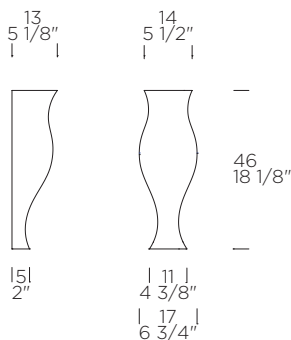

weight-volume 2,3 kg - 0.030 m³

source E27 1x10W Retrofit LED (not included) A+ / E

materials blown glass, metal/*vetro soffiato, metallo*

structure finish

matte white/bianco opaco

matte white/bianco opaco