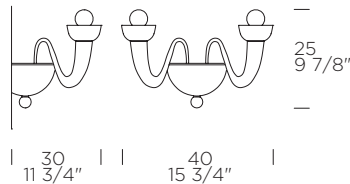

TRADITIONAL

weight-volume 4 kg - 0.040 m³

source E14 2x5W Retrofit LED (not included) A+ / E

materials handmade blown glass, metal/*vetro soffiato lavorato a mano, metallo*

structure finish

☒ gold/dorato lucido

diffuser finish

☒ multicolor/multicolore

code

0000615

price VAT excluded

1.237,00 €

notes

Maximum supported power/*Potenza massima installabile*: E14 2xMAX 46W Halo (not included)

Item with limited availability/Articolo con disponibilità limitata

SPRING P

Eva Zeisel, 2012