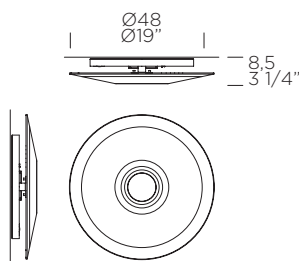

DESIGN

weight-volume 3,8 kg - 0.090 m³

ERAC CE IP20

source **G9** 6x3W Retrofit LED 1920lm (not included) A+ / D

materials slumped and screen-printed glass, metal/*vetro termoformato e serigrafato, metallo*

structure finish

diffuser finish

code

price VAT excluded

chrome/ *Cromo lucido*

satin white/*bianco satinato*

0003749

365,00 €

notes

Maximum supported power/*Potenza massima installabile*: G9 6xMAX 33W Halo (not included)

weight-volume 3,8 kg - 0.090 m³

ERAC CE IP20

source 1x16W **LED** 2500lm 3000K CRI>80 (included - replaceable LED) A++ / A **LED**

materials slumped and screen-printed glass, metal/*vetro termoformato e serigrafato, metallo*

structure finish

diffuser finish

code

price VAT excluded

chrome/ *Cromo lucido*

satin white/*bianco satinato*

0003751

541,00 €

notes

With electronic ballast/*Completa di alimentatore elettronico*

1-10V dimmable/*Dimmerabile 1-10V*

Push dimm 0-100% with external button (the latter is not supplied)/

Dimmerabile push 0-100% con pulsante esterno (pulsante esterno non fornito)

PLANET P-PL 65

Leucos Design Lab, 2008