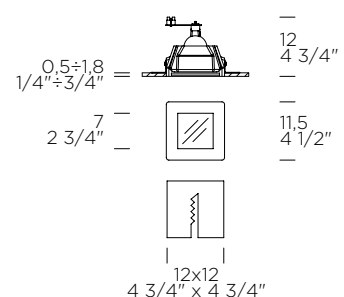

RECESSED

weight-volume 0,57 kg - 0.010 m³

◊ ENEC CE IP20

source GU5,3 1x8W Retrofit LED (not included) A++ / B

materials natural plaster, metal/*gesso naturale, metallo*

structure finish

galvanized metal/
metallo zincato

diffuser finish

white/*bianco*

code

0000920

price VAT excluded

48,00 €

accessories

mounting box/*cassaforma* SD-081 N / SD-081V N

8000112

45,00 €

wiring kit GU10/*kit cablaggio* GU10

8000161

27,00 €

electronic transformer 50W 12V/*trasformatore elettronico 50W 12V*

8000142

53,00 €

notes

Transformer not included/*Trasformatore non compreso*

Maximum supported power/*Potenza massima installabile*: GU5,3 1xMAX 50W Halo (not included)