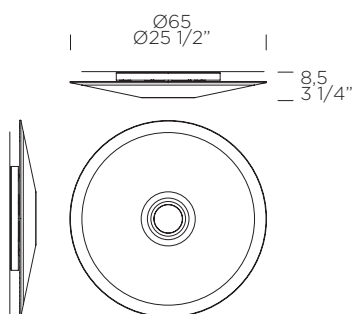

DESIGN

weight-volume 10,2 kg - 0.210 m³

ERAC CE IP20

source **G9** 6x3W Retrofit LED 1920lm (not included) A+ / D

materials slumped and screen-printed glass, metal/*vetro termoformato e serigrafato, metallo*

structure finish

diffuser finish

code

price VAT excluded

chrome/ *Cromo lucido*

satin white/*bianco satinato*

0003754

436,00 €

notes

Maximum supported power/*Potenza massima installabile*: G9 6xMAX 33W Halo (not included)

weight-volume 10,5 kg - 0.210 m³

ERAC CE IP20

source 6x7,5W **LED** 6000lm 3000K CRI>80 (included) A++ / A **LED**

materials slumped and screen-printed glass, metal/*vetro termoformato e serigrafato, metallo*

structure finish

diffuser finish

code

price VAT excluded

chrome/ *Cromo lucido*

satin white/*bianco satinato*

0003756

684,00 €

notes

With electronic ballast/*Completa di alimentatore elettronico*

DALI dimmable/*Dimmerabile DALI*

1-10V dimmable/*Dimmerabile 1-10V*

Push dimm 0-100% with external button (the latter is not supplied)/

Dimmerabile push 0-100% con pulsante esterno (pulsante esterno non fornito)