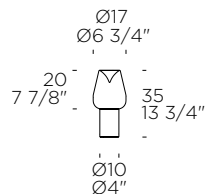

base marmo
marble base

weight-volume 5 kg - 0.060 m³

□ CE IP20

source 1x8W LED 650lm 2700K CRI>90 (included) A++ / A **LED**

materials blown glass, metal/*vetro soffiato, metallo*

structure finish

- gunmetal/*canna di fucile*
- chrome/*chromo lucido*
- gold/*dorato lucido*

diffuser finish

- smoke grey/*fumé*
- transparent/*trasparente*
- transparent/*trasparente*

code

0008919
0008813
0008819

price VAT excluded

530,00 €
497,00 €
497,00 €

notes

With dimmer/*con dimmer*

Item with limited availability/Articolo con disponibilità limitata

weight-volume 5,2 kg - 0.060 m³

□ CE IP20

source 1x8W LED 650lm 2700K CRI>90 (included) A++ / A **LED**

materials blown glass, marble/*vetro soffiato, marmo*

structure finish

- white onyx/*onice bianco*

diffuser finish

- transparent/*trasparente*

code

0008817

price VAT excluded

1.081,00 €

notes

With dimmer/*con dimmer*

Item with limited availability/Articolo con disponibilità limitata

AYERS T 19

Marco Piva, 2005