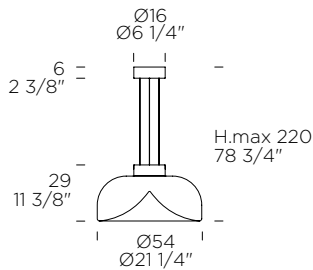

3517
pag. 61
TRADITIONAL

AELLA S

Toso & Massari, 2016

ICON

weight-volume 14,9 kg - 0.290 m³

CE IP40

source 1x26W LED 3200lm 3000K CRI 80 (included) A+ / A LED

materials blown glass, metal/vetro soffiato, metallo