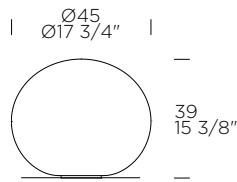

SPHERA T 3/45

Matteo Thun, 2000

DESIGN

weight-volume 7,4 kg - 0.130 m³

ERL CE IP20

source E27 1x15W Retrofit LED (not included) A+ / E

materials blown glass, metal/*vetro soffiato, metallo*

structure finish

diffuser finish

code

price VAT excluded

chrome/ *Cromo lucido*

satin white/ *bianco satinato*

0004062

418,00 €

brushed brass/ *ottone satinato*

satin white/ *bianco satinato*

0011060

440,00 €

notes

With dimmer/ *Con dimmer*

Maximum supported power/ *Potenza massima installabile*: E27 1xMAX 150W Halo (not included)

SPRING T

Eva Zeisel, 2012