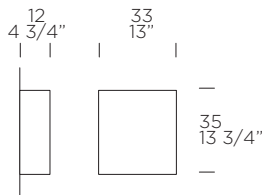

CELINE P 35

Leucos Design Lab, 2002

DESIGN

weight-volume 2 kg - 0.050 m³

ERL CE IP20

source E27 1x10W Retrofit LED (not included) A+ / E

materials blown glass, metal/*vetro soffiato, metallo*

structure finish

brushed nickel/
nichel spazzolato

diffuser finish

satin white/*bianco lucido*

code

0003955

**price VAT
excluded**

289,00 €

notes

Maximum supported power/*Potenza massima installabile*: E27 1xMAX 150W Halo (not included)

GOLF P 1

Toso & Massari, 1992