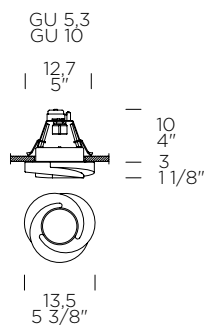

SPIRA I

Mauro Marzollo, 2001

RECESSED