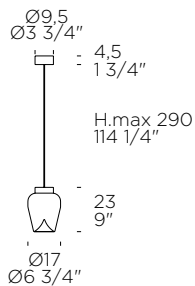

AELLA THIN S

Toso & Massari, 2017

ICON

weight-volume 4,4 kg - 0.060 m³

CE IP40

source 1x5W LED 510lm 2700K CRI>90 (included) A++ / A **LED**

materials blown glass, metal/*vetro soffiato, metallo*

structure finish

- gunmetal/*canna di fucile*
- chrome/*cromo lucido*
- gold/*dorato lucido*

diffuser finish

- smoke grey/*fumé*
- transparent/*trasparente*
- transparent/*trasparente*

code

- 0008943
- 0008891
- 0008893

price VAT excluded

- 530,00 €
- 497,00 €
- 497,00 €

accessori

off centre kit 3 chrome/*kit 3 per decentramento cromato*

8000152

18,00 €

off centre kit 3 gold/*kit 3 per decentramento dorato*

8000137

18,00 €

notes

Phase-cut dimmer/*Dimmerabile a taglio di fase*

AKI S

Studio Dreimann, 2012