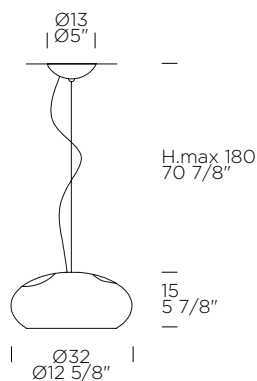

MERCURE S

Patrick Jouin, 2008

DESIGN

weight-volume 2 kg - 0.040 m³

Ⓜ ENEC CE IP20

source E14 1x5W Retrofit LED (not included) A+ / E

materials blown glass, metal/*vetro soffiato, metallo*

structure finish

diffuser finish

code

price VAT excluded

chrome/*chromo lucido*

pulegoso/*mirrored trasparente pulegoso a specchio*

0002302

633,00 €

accessories

off centre kit 1 chrome/*kit 1 per decentramento cromato*

8000150

18,00 €

off centre kit 2 chrome/*kit 2 per decentramento cromato*

8000135

98,00 €

notes

Maximum supported power/*Potenza massima installabile*: E14 1xMAX 46W Halo (not included)

NIA S

Roberto Paoli, 2012