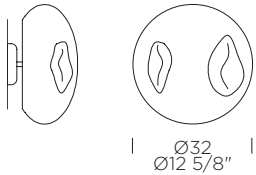

DESIGN

weight-volume 3,9 kg - 0.060 m³

⊕ ENEC CE IP20

source E14 3x5W Retrofit LED (not included) A+ / E

materials blown glass, metal/*vetro soffiato, metallo*

structure finish

diffuser finish

code

price VAT excluded

chrome/*cromo lucido*

pulegoso/*mirrored*

0002429

705,00 €

notes

Maximum supported power/*Potenza massima installabile*: E14 3xMAX 30W Halo (not included)