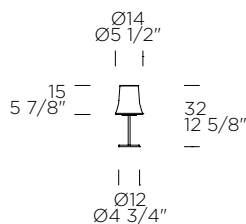

CLOCHE T

Danilo De Rossi, 2013

DESIGN

weight-volume 2,2 kg - 0.020 m³

ERC CE IP20

source G9 1x3W Retrofit LED (not included) A+ / D

materials borosilicate glass, metal/*vetro borosilicato, metallo*

structure finish