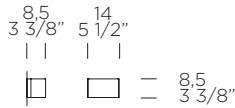

BLOCK P 14

Leucos Design Lab, 2009

DESIGN

weight-volume 1,54 kg - 0.010 m³

⊕ ENEC CE IP20

source G9 1x3W Retrofit LED (not included) A+ / D

materials silk-screened glass, steel/*vetro serigrafato, acciaio*

structure finish

titanium-steel/
titanio e acciaio

diffuser finish

gloss white/*bianco lucido*

code

0003812

price VAT excluded

186,00 €

note

Maximum supported power/*Potenza massima installabile*: G9 1xMAX 48W Halo (not included)

weight-volume 1,54 kg - 0.010 m³

⊕ CE IP20

source 3x2W LED 600lm 2700K CRI>80 (included - replaceable LED) A++ LED

materials silk-screened glass, steel/*vetro serigrafato, acciaio*

structure finish

titanium-steel/
titanio e acciaio

diffuser finish

gloss white/*bianco lucido*

code

0003813

price VAT excluded

287,00 €

BLOCK P 29

Leucos Design Lab, 2009