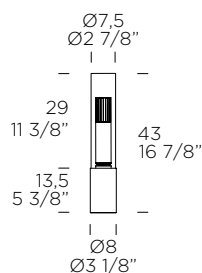

DESIGN

weight-volume 3,1 kg - 0.020 m³

EBC CE IP20

source 1x8W LED 650lm 2700K CRI>90 (included) A++ **LED**

materials borosilicate glass, metal/*vetro borosilicato, metallo*

structure finish

gunmetal/*canna di fucile*

chrome/*cromo lucido*

chrome/*cromo lucido*

gold/*dorato lucido*

rose gold/*oro rosa lucido*

diffuser finish

gunmetal sfumato/
canna di fucile sfumato

transparent/*trasparente*

chrome sfumato/
cromo sfumato

gold sfumato/*oro sfumato*

rose gold sfumato/
oro rosa sfumato

code

0008708

0008707

0008720

0008719

0008718

price VAT excluded

519,00 €

431,00 €

519,00 €

519,00 €

519,00 €

notes

With push dimmer/*Con push dimmer*