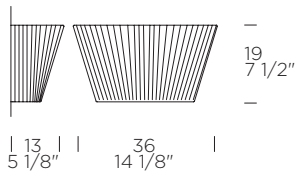

LILITH P

Leucos Design Lab, 2005

DESIGN

weight-volume 1,5 kg - 0.020 m³

ERC CE IP20

source E14 3x5W Retrofit LED (not included) A+ / E

materials cotton thread, nickel/*filo di cotone, nichel*

structure finish

- white/*bianco*
- white/*bianco*
- white/*bianco*

diffuser finish

- silver/*argento*
- white/*bianco*
- mocha/*moka*

code

- 0000249
- 0000252
- 0000261

price VAT excluded

- 110,00 €
- 110,00 €
- 110,00 €

notes

Maximum supported power/*Potenza massima installabile*: E14 3xMAX 30W Halo (not included)

LINK P

Mauro Marzollo, 2005