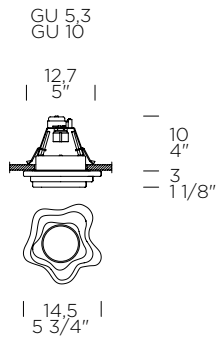

BAIA I

Mauro Marzollo, 1991

RECESSED

GU 10 LED MASTER