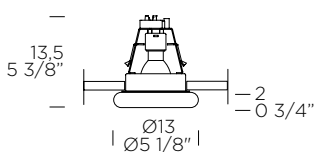

GU 10 LED MASTER

Foro Ø9,5 - opening Ø3 3/4

weight-volume 0,89 kg - 0.020 m³

CE IP20

source **GU5,3** 1x8W Retrofit LED (not included) A++ / B

materials glass, metal/vetro, metallo

structure finish	diffuser finish	code	price VAT excluded
chrome/cromo lucido	satin crystal/bianco satinato	0004276	126,00 €
chrome/cromo lucido	crystal/cristallo	0004277	126,00 €

accessories

electronic transformer 50W 12V/trasformatore elettronico 50W 12V 8000142 53,00 €

notes

Transformer not included/Trasformatore non compreso
Maximum supported power/Potenza massima installabile: GU5,3 1xMAX 50W Halo (not included)

weight-volume 0,94 kg - 0.020 m³

CE IP20

source **GU10** 1xMAX 50W Halo (not included) D

materials glass, metal/vetro, metallo

structure finish	diffuser finish	code	price VAT excluded
chrome/cromo lucido	satin crystal/bianco satinato	0004278	126,00 €
chrome/cromo lucido	crystal/cristallo	0004279	129,00 €

weight-volume 0,94 kg - 0.020 m³

CE IP20

source **GU10** 1x7W Retrofit **LED MASTER** (not included) A++ / A

materials glass, metal/vetro, metallo

structure finish	diffuser finish	code	price VAT excluded
chrome/cromo lucido	satin crystal/bianco satinato	0004282	144,00 €
chrome/cromo lucido	crystal/cristallo	0004283	147,00 €

notes

LED power max 7W with maximum lenght of bulb GU10=h 80,5mm/
Potenza LED installabile max 7W con altezza massima lampadina GU10=h 80,5mm