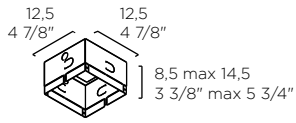

MOUNTING BOX/CASSAFORMA

SD-081 N/SD-081V N

accessories

code

price
VAT excluded

downlights mounting box

mounting box for SD-081 N/SD-081V N

8000112

45,00 €