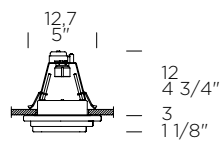

weight-volume 1 kg - 0.010 m³

ERL CE IP20

source **GU5,3** 1x8W Retrofit LED (not included) A+ / B

materials glass, metal/*vetro, metallo*

structure finish

chrome/ *Cromo lucido*
chrome/ *Cromo lucido*

diffuser finish

transparent crystal/ *cristallo*
satin crystal/ *bianco satinato*

code

0000833
0000837

price VAT excluded

117,00 €
135,00 €

accessories

electronic transformer 50W 12V/*trasformatore elettronico 50W 12V*

8000142

53,00 €

notes

Transformer not included/*Trasformatore non compreso*

Maximum supported power/*Potenza massima installabile*: GU5,3 1xMAX 50W Halo (not included)

Item with limited availability/Articolo con disponibilità limitata

weight-volume 1 kg - 0.010 m³

ERL CE IP20

source **GU10** 1xMAX 50W Halo (not included) D

materials glass, metal/*vetro, metallo*

structure finish

chrome/ *Cromo lucido*
chrome/ *Cromo lucido*

diffuser finish

transparent crystal/ *cristallo*
satin crystal/ *bianco satinato*

code

0000834
0000838

price VAT excluded

135,00 €
144,00 €

notes

Item with limited availability/Articolo con disponibilità limitata

weight-volume 1,04 kg - 0.010 m³

ERL CE IP20

source **GU10** 1x7W Retrofit **LED MASTER** (not included) A++ / A

materials glass, metal/*vetro, metallo*

structure finish

chrome/ *Cromo lucido*
chrome/ *Cromo lucido*

diffuser finish

transparent crystal/ *cristallo*
satin crystal/ *bianco satinato*

code

0000836
0000840

price VAT excluded

154,00 €
162,00 €

notes

LED power max 7W with maximum length of bulb GU10=h 80.5mm/

Potenza LED installabile max 7W con altezza massima lampadina GU10=h 80.5mm

Item with limited availability/Articolo con disponibilità limitata