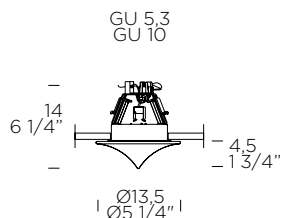

RECESSED

GU 10 LED MASTER