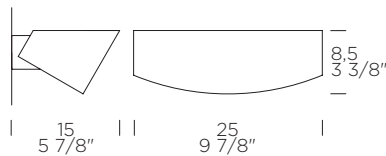

DESIGN

weight-volume 1,4 kg - 0.010 m³

ERC CE IP20

source R7s 114mm 1x10W Retrofit LED (not included) A+ / D

materials blown and layered glass, metal/*vetro soffiato e incamiciato, metallo*

structure finish

- brushed nickel/*nichel spazzolato*
- brushed nickel/*nichel spazzolato*

diffuser finish

- satin white/*bianco satinato*
- black/*nero*

code

- 0002495
- 0002499

price VAT excluded

- 270,00 €
- 270,00 €

notes

Maximum supported power/*Potenza massima installabile*: R7s 114mm 1xMAX 120W Halo (not included)

Item with limited availability/Articolo con disponibilità limitata

OPI P

Alessandro Piva, 2011