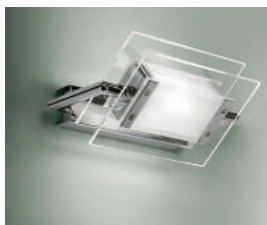

TRECENTOESSANTAGRADI P-PL 200

Leucos Design Lab, 2000

DESIGN

weight-volume 5,5 kg - 0.040 m³

source 1x12W LED 1300lm 3000K (included) A++ / A **LED**

materials metal, heat-resistant glass/*metallo, vetro termoresistente*

structure finish

chrome/*chromo lucido*

satin nickel/*nichel satinato*

diffuser finish

satin/transparent/*trasparente parzialmente satinato* 0001720

satin/transparent/*trasparente parzialmente satinato* 0001729

code

price VAT excluded

289,00 €

289,00 €

accessories

single aluminium shield for 200 version/

8000061

8,00 €

schermo singolo paraluce in alluminio per versione 200

notes

With electronic ballast/*Completa di alimentatore elettronico*

WIMPY P-PL 16

Toso, Massari & Associates With G. Toso, 2013

DESIGN