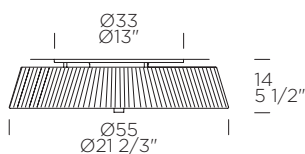

LILITH PL 55

Leucos Design Lab, 2005

DESIGN

weight-volume 7,3 kg - 0.130 m³

ERAC CE IP20

source E27 4x10W Retrofit LED (not included) A+ / E

materials cotton thread, nickel/*filo di cotone, nichel*

structure finish