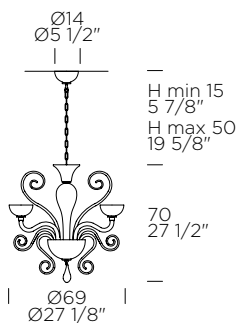

BOLERO L 6

Carlo Nason, 2005

TRADITIONAL

weight-volume 17,8 kg - 0.230 m³

source G9 6x3W Retrofit LED (not included) A+ / D
+ G4 3xMAX 20W (not included)

materials handmade blown glass, metal/*vetro soffiato lavorato a mano, metallo*

structure finish

chrome/ *Cromo lucido*
 chrome/ *Cromo lucido*

diffuser finish

transparent/ *trasparente*
 gloss white/ *bianco lucido*

code

0000675
0000679

price VAT excluded

2.974,00 €
3.245,00 €

accessories

chromed chain cm 100 to extend/

8000027

36,00 €

catena cromata per allungamento cm 100

notes

Crystal pressed in ribs. Milky white smooth/

Lavorazione a coste per versione cristallo. Lavorazione liscia per versione biancolatte

Free supplied chromed metal chain for extension (cm 60)/

Fornita di serie catena in metallo cromato per allungamento (cm 60)

Maximum supported power/*Potenza massima installabile*: G9 6xMAX 60W Halo (not included)

Item with limited availability/Articolo con disponibilità limitata

BOLERO L 9

Carlo Nason, 2006