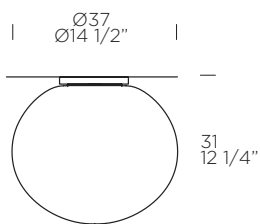

SPHERA PL 37

Matteo Thun, 2000

weight-volume 6,1 kg - 0.150 m³

ERC CE IP20

source E27 1x15W Retrofit LED (not included) A+ / E

materials blown glass, metal/*vetro soffiato, metallo*

structure finish

diffuser finish

code

price VAT excluded

☐ white/bianco

☐ satin white/bianco satinato

0003046

264,00 €

notes

Maximum supported power/*Potenza massima installabile*: E27 1xMAX 150W Halo (not included)