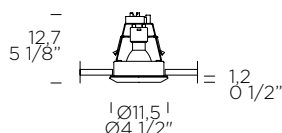

GU 5,3
GU 10

GU 10 LED MASTER
Foro Ø9,5 - Opening Ø3 3/4

weight-volume 0,56 kg - 0.020 m³

source **GU5,3** 1x8W Retrofit LED (not included) A+ / B

materials glass, metal/*vetro, metallo*

structure finish

chrome/*cromo lucido*

chrome/*cromo lucido*

diffuser finish

satin crystal/*bianco satinato*

crystal/*cristallo*

code

0002961

0002959

price VAT excluded

109,00 €

135,00 €

accessories

electronic transformer 50W 12V/*trasformatore elettronico 50W 12V* 8000142

53,00 €

notes

Transformer not included/*Trasformatore non compreso*

Maximum supported power/*Potenza massima installabile*: GU5,3 1xMAX 50W Halo (not included)

Item with limited availability/Articolo con disponibilità limitata

weight-volume 0,61 kg - 0.020 m³

source **GU10** 1xMAX 50W Halo (not included) D

materials glass, metal/*vetro, metallo*

structure finish

chrome/*cromo lucido*

chrome/*cromo lucido*

diffuser finish

satin crystal/*bianco satinato*

crystal/*cristallo*

code

0002962

0002960

price VAT excluded

117,00 €

135,00 €

notes

Item with limited availability/Articolo con disponibilità limitata

weight-volume 0,61 kg - 0.020 m³

source **GU10** 1x7W Retrofit **LED MASTER** 600lm (not included) A++ / A

materials glass, metal/*vetro, metallo*

structure finish

chrome/*cromo lucido*

chrome/*cromo lucido*

diffuser finish

crystal/*cristallo*

satin crystal/*bianco satinato*

code

0002882

0002884

price VAT excluded

144,00 €

144,00 €

notes

Transformer not included/*Trasformatore non compreso*

Maximum supported power/*Potenza massima installabile*: GU5,3 1xMAX 50W Halo (not included)

Item with limited availability/Articolo con disponibilità limitata