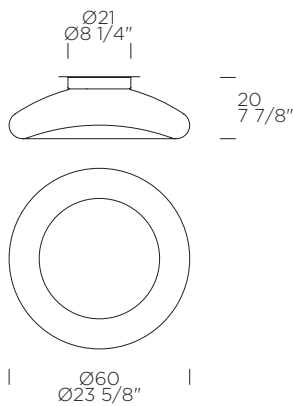

DESIGN

weight-volume 11,6 kg - 0.160 m³

ERL CE IP20

source 2x13W LED 1800lm 3000K (included) A++ / A **LED**

materials blown glass, metal/*vetro soffiato, metallo*

structure finish

gloss white/*bianco lucido*

diffuser finish

transparent-satin white/*trasparente parzialmente decorato*

code

0002433

price VAT excluded

1.102,00 €

notes

With electronic ballast/*Completa di alimentatore elettronico*

KUK P-PL

Paolo Crepax, 2011