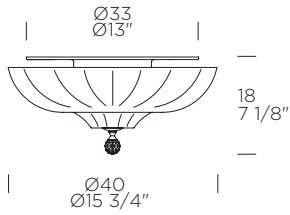

PASCALE PL 40

Leucos Design Lab, 2005

TRADITIONAL

weight-volume 7,75 kg - 0.080 m³

ERC CE IP20

source E14 3x5W Retrofit LED (not included) A+ / E

materials curved cast glass pressed with "fracco", metal/
vetro a piastra colato e curvato a caldo con decoro a "fracco", metallo

structure finish

diffuser finish

code

price VAT excluded

☒ chrome/cromo lucido

☐ crystal/cristallo

0000385

570,00 €

notes

Maximum supported power/*Potenza massima installabile*: E14 3xMAX 46W Halo (not included)

SPHERA PL 29

Matteo Thun, 2000