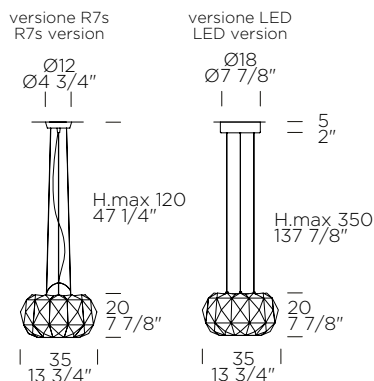

DELUXE S 35

Archirivolto, 2006

DESIGN

weight-volume 6,5 kg - 0.090 m³

source **R7s** 80mm 1x10W Retrofit LED (not included) A+ / D

materials blown glass, metal/*vetro soffiato, metallo*

structure finish

chrome/ *Cromo lucido*
chrome/ *Cromo lucido*

diffuser finish

satin white/*bianco satinato*
matte black/*nero opaco*

code

0002352
0002356

price VAT excluded

641,00 €
668,00 €

notes

Maximum supported power/*Potenza massima installabile*: R7s 80mm 1xMAX 120W Halo (not included)

weight-volume 5 kg - 0.070 m³

source 1x19W **LED** 2400lm 3000K CRI 80 (included) A++ / A **LED**

materials blown glass, metal/*vetro soffiato, metallo*

structure finish

chrome/ *Cromo lucido*
chrome/ *Cromo lucido*

diffuser finish

satin white/*bianco satinato*
matte black/*nero opaco*

code

0008125
0008126

price VAT excluded

1.102,00 €
1.121,00 €

notes

1-10V dimmable/*Dimmerabile 1-10V*

0-100% dimmable with external button (the latter is not supplied)/

Dimmerabile 0-100% con pulsante esterno (pulsante esterno non fornito)

DALI dimmable/*Dimmerabile DALI*

With electronic ballast/*Completa di alimentatore elettronico*

Cable Insulation Kit included/*Kit isolamento cavo incluso*

DELUXE S 50

Archirivolto, 2006