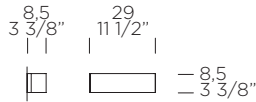

 gloss white/*bianco lucido*

code

0003813

price VAT excluded

287,00 €

BLOCK P 29

Leucos Design Lab, 2009

DESIGN