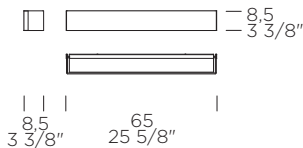

DESIGN

weight-volume 4,9 kg - 0.080 m³

⊕ CE IP20

source 3x13,3W LED 4000lm 2700K (included - replaceable LED) A++ LED

materials silk-screened glass, steel/*vetro serigrafato, acciaio*

structure finish

 white-steel/
titanio e acciaio