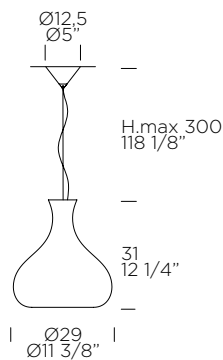

SUMMER S

Eva Zeisel, 2012

DESIGN

weight-volume 3,8 kg - 0.070 m³

CE IP20

source E27 1x10W Retrofit LED 1000lm (not included) A+ / E

materials blown glass, metal

structure finish