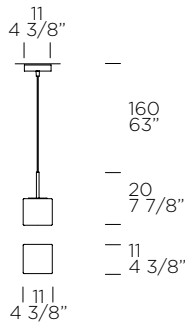

CUBI S 11

Leucos Design Lab, 2000

DESIGN

weight-volume 1 kg - 0.020 m³

ERC CE IP20

source G9 1x3W Retrofit LED (not included) A+ / D

materials blown glass, metal/*vetro soffiato, metallo*

structure finish

diffuser finish

code

price VAT excluded

artic grey/*grigio artico*

satin white/*bianco satinato*

0001569

188,00 €

brushed brass/*ottone satinato*

satin white/*bianco satinato*

0011052

210,00 €

accessories

off centre kit 3 chrome/*kit 3 per decentramento cromato*

8000152

18,00 €

off centre kit 3 brushed nickel/*kit 3 per decentramento nickel satinato*

8000153

18,00 €

notes

Satin finish/*Finitura satinata*

Maximum supported power/*Potenza massima installabile*: G9 1xMAX 60W Halo (not included)

CUBI S 16

Leucos Design Lab, 2000