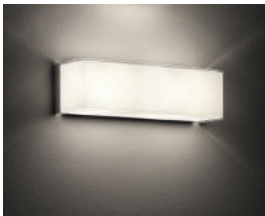

 gloss white/*bianco lucido*

code

0003813

price VAT excluded

287,00 €

BLOCK P 29

Leucos Design Lab, 2009

DESIGN