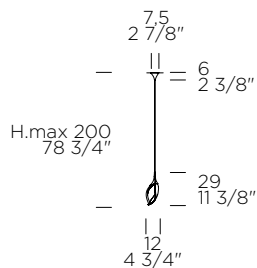

DESIGN

weight-volume 1,1 kg - 0.010 m³

Ⓜ ENEC CE IP20

source 1x2,6W LED 290lm **3000K** CRI>90 (included - replaceable LED) A++ / A **LED**

materials handmade cast glass, metal and polycarbonate/
vetro colato lavorato a mano, metallo e policarbonato

structure finish

diffuser finish

code

price VAT excluded

matte white/*bianco opaco*

transparent silky white/
trasparente retroverniciato bianco seta

0004447

180,00 €

accessories

electronic ballast 4,2W 24VDC/*alimentatore elettronico 4,2W 24VDC*

8000145

45,00 €

white canopy ø10 cm for 1 NIA/*rosone ø10 cm x 1 calata NIA bianco*

8000144

109,00 €

notes

Dimmable version available on demand/*Versione dimmerabile su richiesta*

Electric ballast not included in the mentioned price/*Alimentatore elettronico non compreso nel prezzo*

weight-volume 1,1 kg - 0.010 m³

Ⓜ ENEC CE IP20

source 1x2,6W LED 280lm **2700K** CRI>90 (included - replaceable LED) A++ / A **LED**

materials handmade cast glass, metal and polycarbonate/
vetro colato lavorato a mano, metallo e policarbonato

structure finish

diffuser finish

code

price VAT excluded

matte white/*bianco opaco*

transparent silky white/
trasparente retroverniciato bianco seta

0004405

180,00 €

accessories

electronic ballast 4,2W 24VDC/*alimentatore elettronico 4,2W 24VDC*

8000145

45,00 €

white canopy ø10 cm for NIA S/*rosone ø10 cm x 1 calata NIA bianco*

8000144

109,00 €

notes

Dimmable version available on demand/*Versione dimmerabile su richiesta*

Electric ballast not included in the mentioned price/*Alimentatore elettronico non compreso nel prezzo*

Special version upon request. For more details view "SPECIAL VERSIONS" chapter/
A richiesta versioni speciali. Per maggiori dettagli vedi capitolo "VERSIONI SPECIALI"