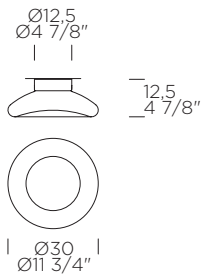

KEYRA P-PL 30

Roberto Paoli, 2011

DESIGN

weight-volume 2,5 kg - 0.040 m³

ERL CE IP20

source 1x13W LED 900lm 3000K (included) A++ / A **LED**

materials blown glass, metal/*vetro soffiato, metallo*

structure finish

gloss white/*bianco lucido*

diffuser finish

transparent-satin white/*trasparente parzialmente decorato*

code

0002431

price VAT excluded

559,00 €

notes

With electronic ballast/*Completa di alimentatore elettronico*

KEYRA P-PL 60

Roberto Paoli, 2011