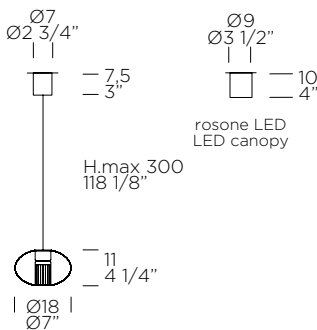

weight-volume 2,2 kg - 0.030 m³

ERL CE IP20

source **GU4** 1x4W Retrofit LED (not included) A+ / B

materials borosilicate glass, metal/*vetro borosilicato, metallo*

structure finish

chrome/*cromo lucido*

diffuser finish