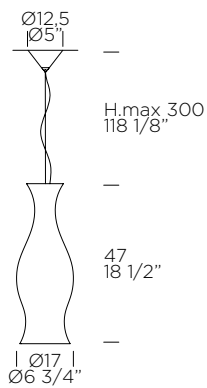

SPRING S

Eva Zeisel, 2012

DESIGN

weight-volume 2,9 kg - 0.060 m³

CE IP20

source E27 1x10W Retrofit LED (not included) A+ / E

materials blown glass, metal/*vetro soffiato, metallo*

structure finish

chrome/*cromo lucido*
chrome/*cromo lucido*

diffuser finish

gloss white/*bianco lucido*
gloss honey/*giallo paglierino*

code

0004290
0004291

price VAT excluded

633,00 €
633,00 €

accessories

off centre kit 4 chrome/*kit 4 per decentramento cromato*

8000154

27,00 €

notes

Maximum supported power/*Potenza massima installabile*: E27 1xMAX 57W Halo (not included)

SUMMER S

Eva Zeisel, 2012