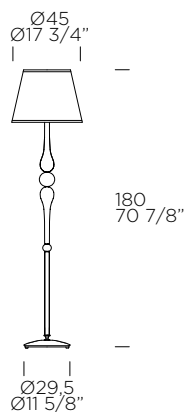

ICON

CHEOPE TR

Leucos Design Lab, 2003

TRADITIONAL

weight-volume 13,8 kg - 0.250 m³

ERAC CE IP20

source E27 1x10W Retrofit LED (not included) A+ / E

materials Moire fabric, handmade glass and metal/*tessuto Moire, vetro lavorato a mano e metallo*