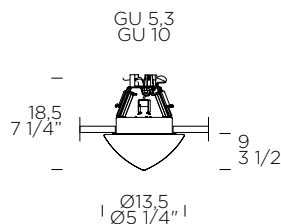

DAY I

Toso, Massari & Associates, 1998

RECESSED