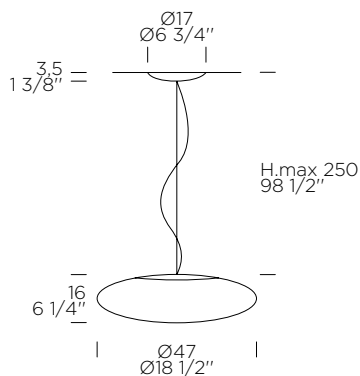

FELIX S 47

Leucos Design Lab, 1996

DESIGN

weight-volume 8,8 kg - 0.130 m³

⊕ ENEC CE IP20

source E27 3x10W Retrofit LED (not included) A+ / E

materials blown glass, metal/*vetro soffiato, metallo*

structure finish