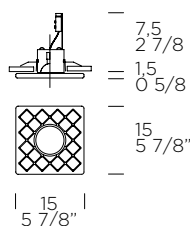

DIAMANTE I

Leucos Design Lab, 2002

RECESSED

weight-volume 1 kg - 0.010 m³

  IP20

source GU5,3 1x8W Retrofit LED (not included) A+ / B

materials curved cast glass pressed with "fracco", metal/
vetro a piastra colato e curvato a caldo con decoro a "fracco", metallo