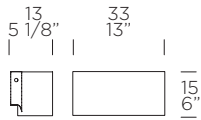

ICON

weight-volume 3,5 kg - 0.050 m³

⊕ ENEC CE IP20

source **R7s** 80mm 1x10W Retrofit LED (not included) A+ / D

materials blown glass, metal/*vetro soffiato, metallo*

structure finish

■ chrome/*cromo lucido*

diffuser finish

■ satin white/*bianco satinato*

code

0003935

price VAT excluded

378,00 €

notes

Maximum supported power: R7s 80mm 1xMAX 120W Halo (not included)

weight-volume 3,5 kg - 0.050 m³

⊕ ENEC CE IP20

source 3x5W **LED** 1300lm 3000K (included) A++ / A **LED**

materials blown glass, metal/*vetro soffiato, metallo*

structure finish

■ chrome/*cromo lucido*

diffuser finish

■ satin white/*bianco satinato*

code

0003937

price VAT excluded

434,00 €

notes

Phase cut dimming/*Dimmerabile a taglio di fase*

WALL/PARETE