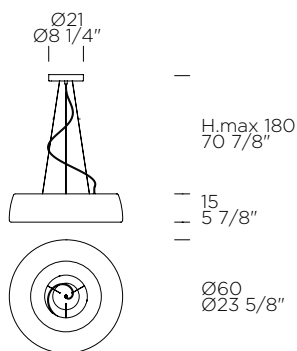

AXEL S

Steven Haulenbeek, 2012

DESIGN

weight-volume 9,5 kg - 0.090 m³

ERAC CE IP20

source 1x34W LED 3400lm 3000K CRI 90 (included) A++ / A **LED**

materials compact polyurethane resin, metal/*resina poliuretanic compatta, metallo*