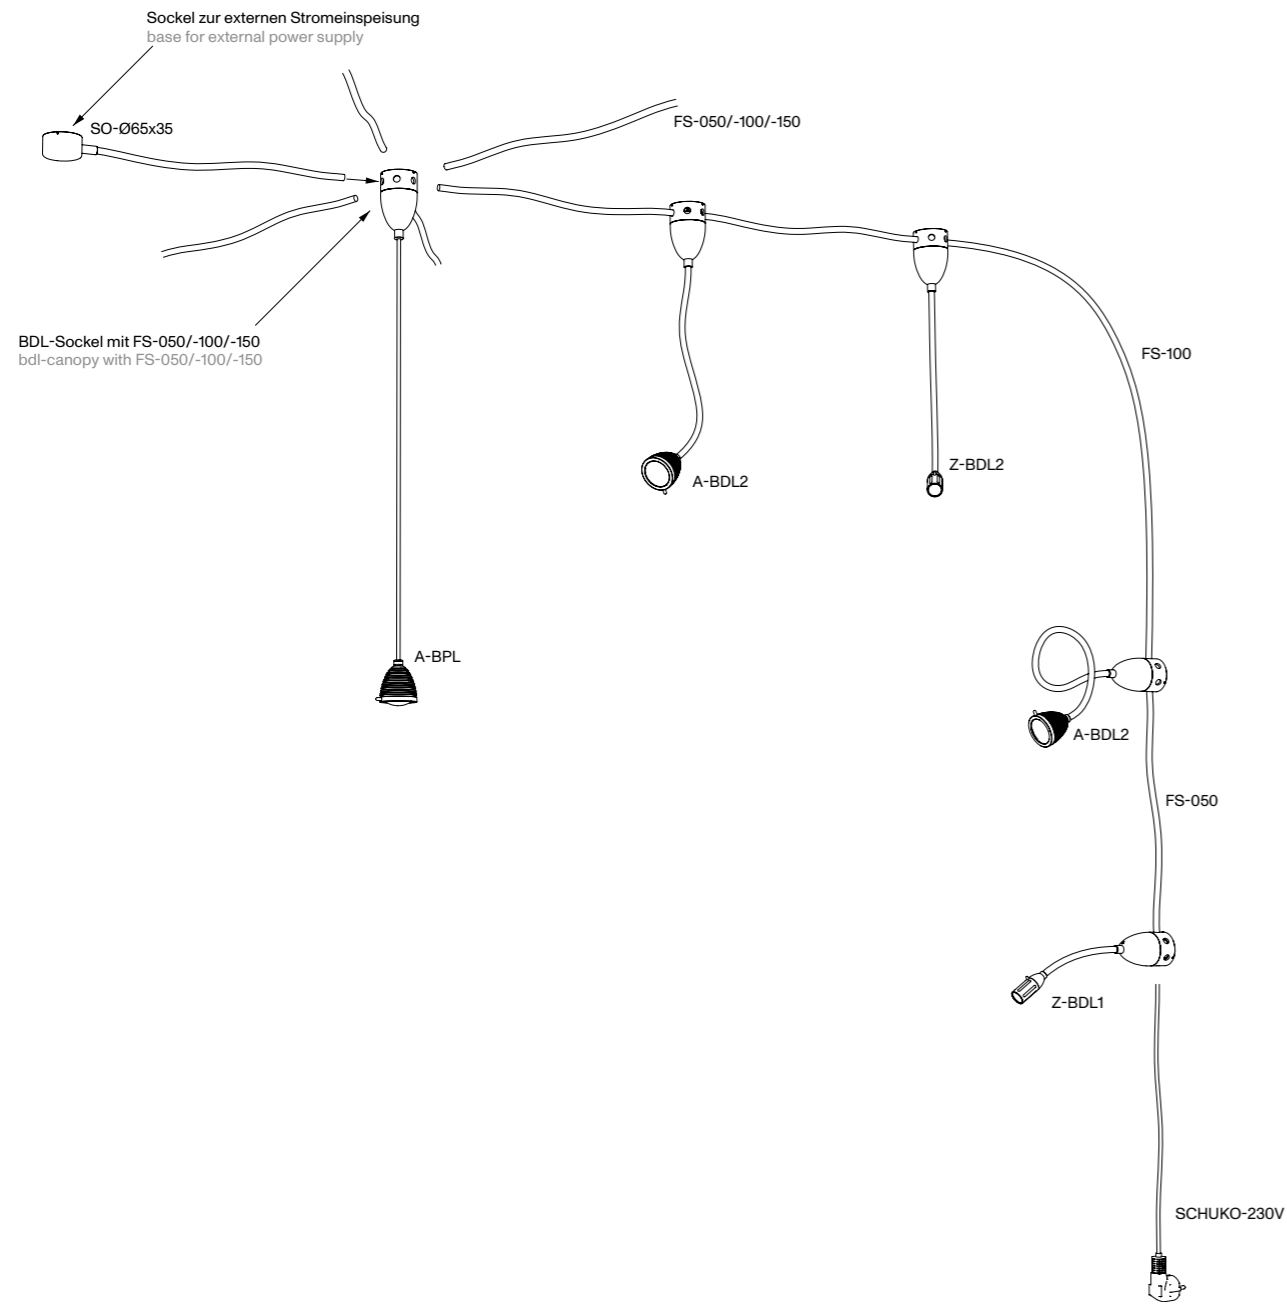

Flexsystem zur Verbindung mehrerer Leuchten mit BDL Sockel / Verbindungswelle mit gebürsteter Aluminiumoberfläche oder farbigem Textilüberzug / Strom-einspeisung innerhalb der Leuchte, durch externen Sockel (SO-Ø65x35) oder Steckerzuleitung

flex system for connection of several lights with BDL base / connection shaft in brushed aluminium or colored textile coating / power supply inside light, by external base (SO-Ø65x35) or by plug power lead

		EUR	+19%
A-BPL	Athenen Pendelleuchte (Seite 58) Athene pendant light (page 58)	322,60	383,90
A-BDL1	Athene Wand-/Deckenleuchte kurz (Seite 38) Athene wall-/ceiling light short (page 38)	331,85	394,90
A-BDL2	Athene Wand-/Deckenleuchte lang (Seite 38) Athene wall-/ceiling light long (page 38)	350,34	416,90
Z-BDL1	Zeus Wand-/Deckenleuchte kurz (Seite 46) Zeus wall-/ceiling light short (page 46)	285,63	339,90
Z-BDL2	Zeus Wand-/Deckenleuchte lang (Seite 46) Zeus wall-/ceiling light long (page 46)	304,12	361,90
FS-050	Flexsystem Verbindungswelle 50cm flex system connecting shaft 50cm	46,22	55,00
FS-100	Flexsystem Verbindungswelle 100cm flex system connecting shaft 100cm	69,32	82,50
FS-150	Flexsystem Verbindungswelle 150cm flex system connecting shaft 150cm	94,22	110,00
SO-Ø65X35	Sockel zur externen Stromspeisung base for external power supply	55,46	66,00
SCHUKO-230V	Zuleitung mit Schuko Stecker power lead with schuko plug	18,49	22,00
SCHWEIZ-230V	Zuleitung mit Schweiz Stecker power lead with swiss plug	18,49	22,00