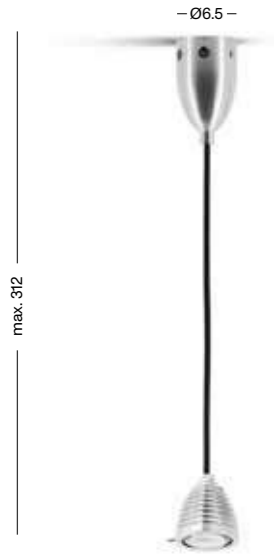

ATHENE-BPL

Pendelleuchte mit Leuchtkopf und Sockel aus massivem Aluminium / 25–100° stufenlos einstellbarer Abstrahlwinkel durch Glaslinsenoptik / flexible Pendelleitung mit farbigem Textilüberzug / Einbaunetzteil im Sockel / phasendimmbar / alternativ 12V Betrieb / Montage über Unterputzdose optional mit Adapterteller / Montage mehrerer Leuchten durch Verbindungswellen (siehe Flexsystem)

pendant light with lamp head and base made of solid aluminium / glass lens optics with 25–100° infinitely focusable angle beam / flexible pendant lead with colored textile coating / optional flush-mounting installation by counting plate / built-in power supply inside base / phase-cut dimming / alternatively 12V supply / installation of several lights with connecting shafts (see flex system)

		EUR	+19%
A-BPL-P		322,61	383,90
-KA	Kopf und Sockel in Alu head and base in alu glossy		
-KS	Kopf und Sockel in schwarz head and base in black	+46,22	+55,00
-KW	Kopf und Sockel in weiß head and base in white	+46,22	+55,00
-PT...	Pendelkabel Textil S = schwarz / R = rot / W = weiß pendant lead textile S = black / R = red / W = white		
-PSO	Pendelkabel Textil Sonderfarbe Aufpreis je Pendel pendant lead textile special color additional charge each pendant	+46,22	+55,00
-12V	12V Betrieb (nur Version -S mit Tastdimmer am Sockel) 12V supply (only type -S with base dimmer switch)		

optional	optional		
FS-050	Flexsystem Verbindungswelle 50cm (Seite 52) flex system connecting shaft 50cm (page 52)	46,22	55,00
FS-100	Flexsystem Verbindungswelle 100cm (Seite 52) flex system connecting shaft 100cm (page 52)	69,32	82,50
FS-150	Flexsystem Verbindungswelle 150cm (Seite 52) flex system connecting shaft 150cm (page 52)	94,22	110,00
MB-100	Montageteller Ø10cm (zur Montage über Unterputzdose) base Ø10cm for external power supply in connecting shaft	36,97	44,00
SO-Ø65X35	Sockel zur externen Stromspeisung in Verbindungswelle base for external power supply in connecting shaft	55,46	66,00