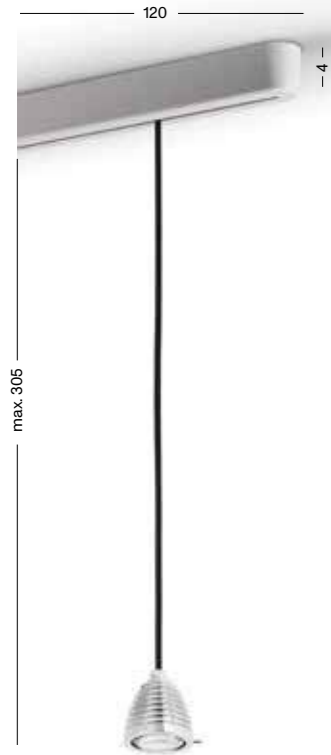

ATHENE-PPL

Pendelleuchte für Schienensystem / Leuchtkopf aus massivem Aluminium / 25–100° stufenlos einstellbarer Abstrahlwinkel durch Glaslinsenoptik / flexible Pendelleitung mit farbigem Textilüberzug / Lichtschiene aus massivem Eichenholz (wahlweise weiß lackiert) zur stufenlos verstellbaren Aufnahme von 1–6 Leuchten / Einbaunetzteil in Schiene / phasendimmbar / Schiene auch mit anderen Systemleuchten kombinierbar

pendant light for track system / lamp head made of solid aluminium / glass lens optics with 25–100° infinitely focusable angle beam / flexible pendant lead with colored textile coating / light track in massive oak wood (optional in painted white) for 1–6 infinitely adjustable lights / built-in power supply inside track / phase-cut dimming / track also combineable with other system lights

		EUR	+19%
A-PPL	nur Leuchte, Schiene separat bestellen only light, order track separately	230,16	273,90
-KA	Kopf und Sockel in Alu head and base in alu glossy		
-KS	Kopf und Sockel in schwarz head and base in black	+21,01	+25,00
-KW	Kopf und Sockel in weiß head and base in white	+21,01	+25,00
-PT...	Pendelkabel Textil S = schwarz / R = rot / W = weiß pendant lead textile S = black / R = red / W = white		
-PSO	Pendelkabel Textil Sonderfarbe Aufpreis je Pendel pendant lead textile special color additional charge each pendant	+46,22	+55,00
HS-120-H	Schiene 120cm aus massivem Eichenholz, für 1–6 Leuchten, inkl. Netzteil track 120cm in solid oak wood, for 1–6 lights, incl. transformer	415,96	495,00
HS-120-W	Schiene 120cm weiß lackiert, für 1–6 Leuchten, inkl. Netzteil track 120cm painted white, for 1–6 lights, incl. transformer	508,40	605,00
HS-SO	Schiene in Sonderfarbe, für 1–6 Leuchten, inkl. Netzteil track in special color, for 1–6 lights, incl. transformer	600,84	715,00