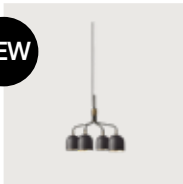

Model 24865
Howard Chandelier, 4 Arm, Short

Shade Dimension: Ø16 x H16,4 cm / Lamp Height: H 60,4 cm
Lumen/Watt: 470 Lumen (~ 4W-6W LED)
Net weight: 7.38 kg
Colli No.: 1

BASE	SHADE	ITEM NO.	PTP EUR	RRP EUR	
Gunmetal	Bone China	10057586	1.083	1.299	NEW
	Gunmetal	10057587	999	1.199	NEW

NEW