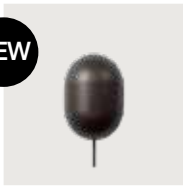

Model 11520
Howard Wall Lamp

Shade Dimension: H:25cm x W:17,5cm x D:7,8cm / Lamp Height: 25cm
Lumen/Watt: 250 Lumen (~2-4W LED)
Net weight: 1.05 kg
Colli No.: 1

BASE	SHADE	ITEM NO.	PTP EUR	RRP EUR	
Gunmetal	Gunmetal	10029297	374	449	NEW

NEW