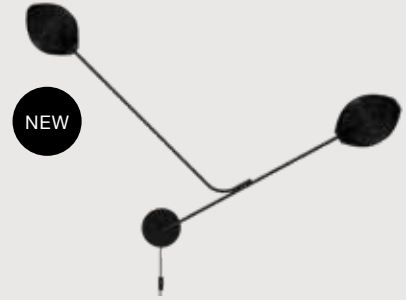

GUBI

PRICE LIST 03/2022

Satellite Collection

Designed by Mathieu Matégot

Satellite Pendant - Ø22 (M)

Satellite Pendant - Ø27 (L)

Satellite Wall Lamp

Satellite Materials & Finishes