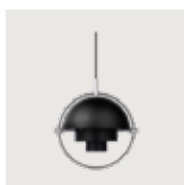

Model 10949

Multi-Lite Pendant

Shade Dimension: Ø32x16 cm / Lamp Height: 42 cm
Lumen/Watt: 810 Lumen (~ 6W-10W LED)
Net weight: 2.79 kg
Colli No.: 1

BASE	SHADE	ITEM NO.	PTP EUR	RRP EUR
Black Brass	Black Brass	10072250	583	699
Brass	Midnight Blue	10073809	583	699
	Nordic Blue Matt	10014450	583	699
	Rose Dust Semi Matt	10014447	583	699
	Sea Grey Semi Matt	10014451	583	699
s	Shiny Brass	10014449	583	699
	Soft Black Semi Matt	10014446	583	699
	White Semi Matt	10014448	583	699
Chrome	Black Semi Matt	10014460	583	699
	Chrome	10014459	583	699
	White Semi Matt	10014458	583	699