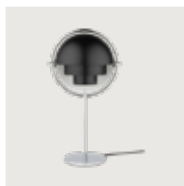

Model 11548

Multi-Lite Table Lamp

Shade Dimension: Ø24 cm / Lamp Height: 50 cm
Lumen/Watt: 470 Lumen (≤ 5W-6W LED Dimmable)
Net weight: 2.82 kg
Colli No.: 1

BASE	SHADE	ITEM NO.	PTP EUR	RRP EUR
s Brass	Black Semi Matt	10032998	666	799
	Brass Shiny	10029944	666	799
	White Semi Matt	10062692	666	799
Chrome	Black Semi Matt	10062694	666	799
	Chrome	10042036	666	799
	White Semi Matt	10032999	666	799