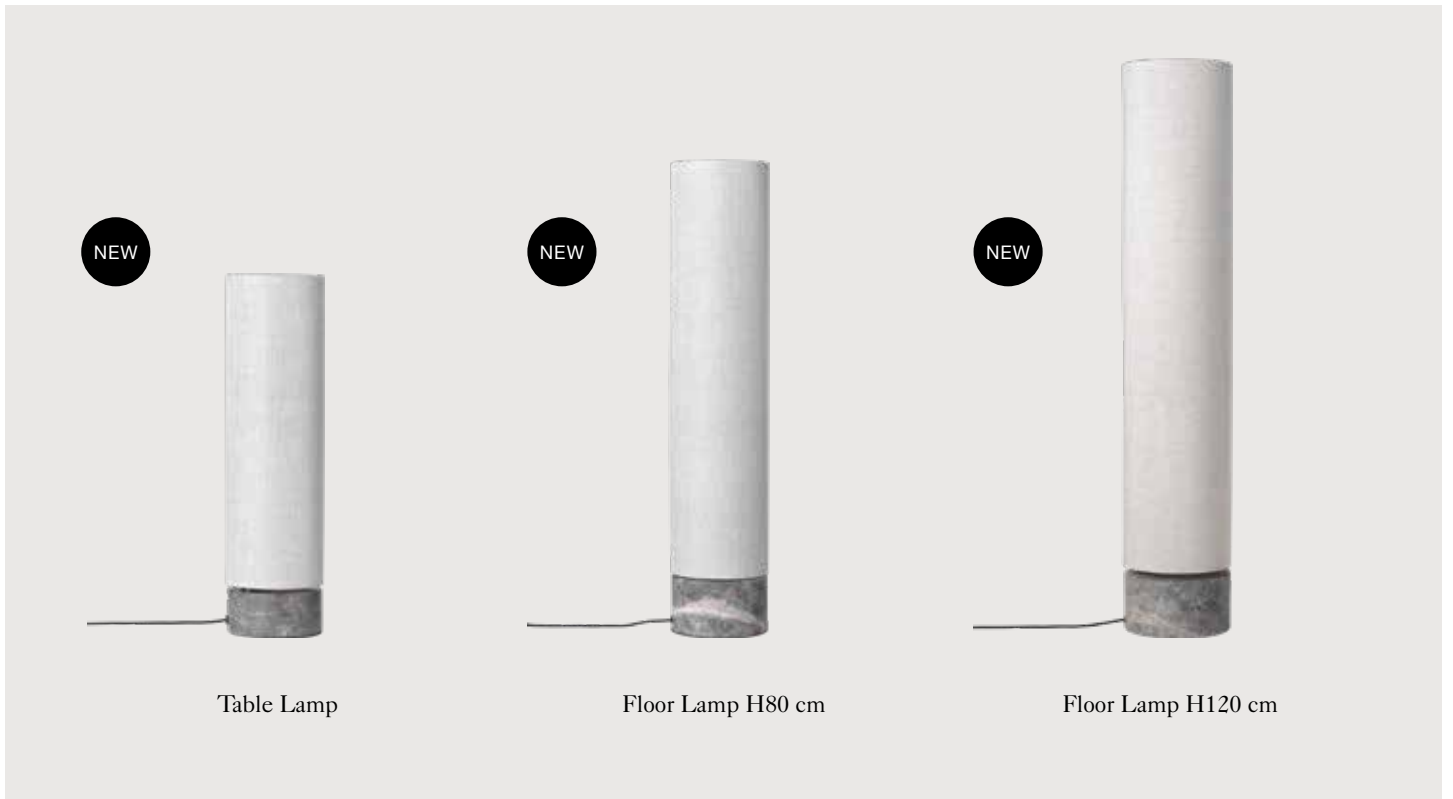

Unbound Materials & Finishes

Shade Finish

Base Finish