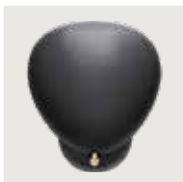

Model 10517
Cobra Wall Lamp, Hard-wired

Shade Dimension: 29x16.5 cm / Lamp Height: 33,3 cm
Lumen/Watt: 470 Lumen (~ 4W-6W LED)
Net weight: 1.12 kg
Colli No.: 1

SHADE	ITEM NO.	PTP EUR	RRP EUR
Black Semi Matt	10010931	374	449
White Semi Matt	10010932	374	449