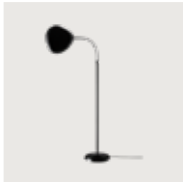

Model 10510
Cobra Floor Lamp

Shade Dimension: 29x16.5 cm / Lamp Height: 118 cm
Lumen/Watt: 470 Lumen (~ 4W-6W LED)
Net weight: 5.87 kg
Colli No.: 1

BASE	SHADE	ITEM NO.	PTP EUR	RRP EUR
Chrome	Black Semi Matt	10063053	749	899