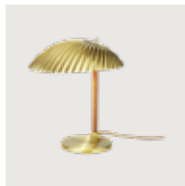

Model 10132
5321 Table Lamp

Shade Dimension: Ø27,5x7 cm / Lamp Height: 32,5 cm
Lumen/Watt: 250 Lumen (~2-4W LED)
Net weight: 2.4 kg
Colli No.: 1

	BASE	SHADE	ITEM NO.	PTP EUR	RRP EUR
s	Brass	Polished Brass	10003841	499	599