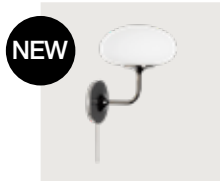

Model 39810

Stemlite Wall Lamp

Shade Dimension: Ø 32 cm
Lumen/Watt: 470 Lumen (≤ 5W-6W LED Dimmable)
Net weight: 3.55 kg
Colli No.: 2

BASE	SHADE	ITEM NO.	PTP EUR	RRP EUR
Black Chrome	Frosted Glass	10082412	499	599 NEW