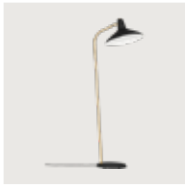

s = Selective Assortment | **●** = Outphasing 2022

Model 10610

G-10 Floor Lamp

Shade Dimension: Ø36,5x22,5 cm / Lamp Height: 141 cm
Lumen/Watt: 810 Lumen (~ 6W-10W LED)
Net weight: 9.5 kg
Colli No.: 1

	BASE	SHADE	ITEM NO.	PTP EUR	RRP EUR
s	Brass	Black Rough	10011921	749	899