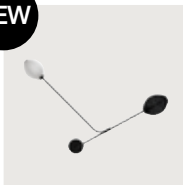

Model 24416

Satellite Wall Lamp

Shade Dimension: Ø22cm, H28cm
Lumen/Watt: 810 Lumen (~ 6W-10W LED)
Net weight: 4.035 kg
Colli No.: 1

BASE	SHADE	ITEM NO.	PTP EUR	RRP EUR
Black	Black & White	10078939	1.083	1.299
	Cream White Semi Matt	10056953	1.083	1.299
	Soft Black Semi Matt	10056952	1.083	1.299

NEW

NEW

NEW