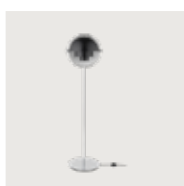

Model 10943

Multi-Lite Floor Lamp

Shade Dimension: Ø32x16 cm / Lamp Height: 148 cm
Lumen/Watt: 810 Lumen (~ 6W-10W LED)
Net weight: 11.75 kg
Colli No.: 1

BASE	SHADE	ITEM NO.	PTP EUR	RRP EUR
s Brass	Shiny Brass	10014434	833	999
	Soft Black Semi Matt	10014433	833	999
	White Semi Matt	10062678	833	999
Chrome	Black Semi Matt	10062688	833	999
	Chrome	10014439	833	999
	White Semi Matt	10014440	833	999