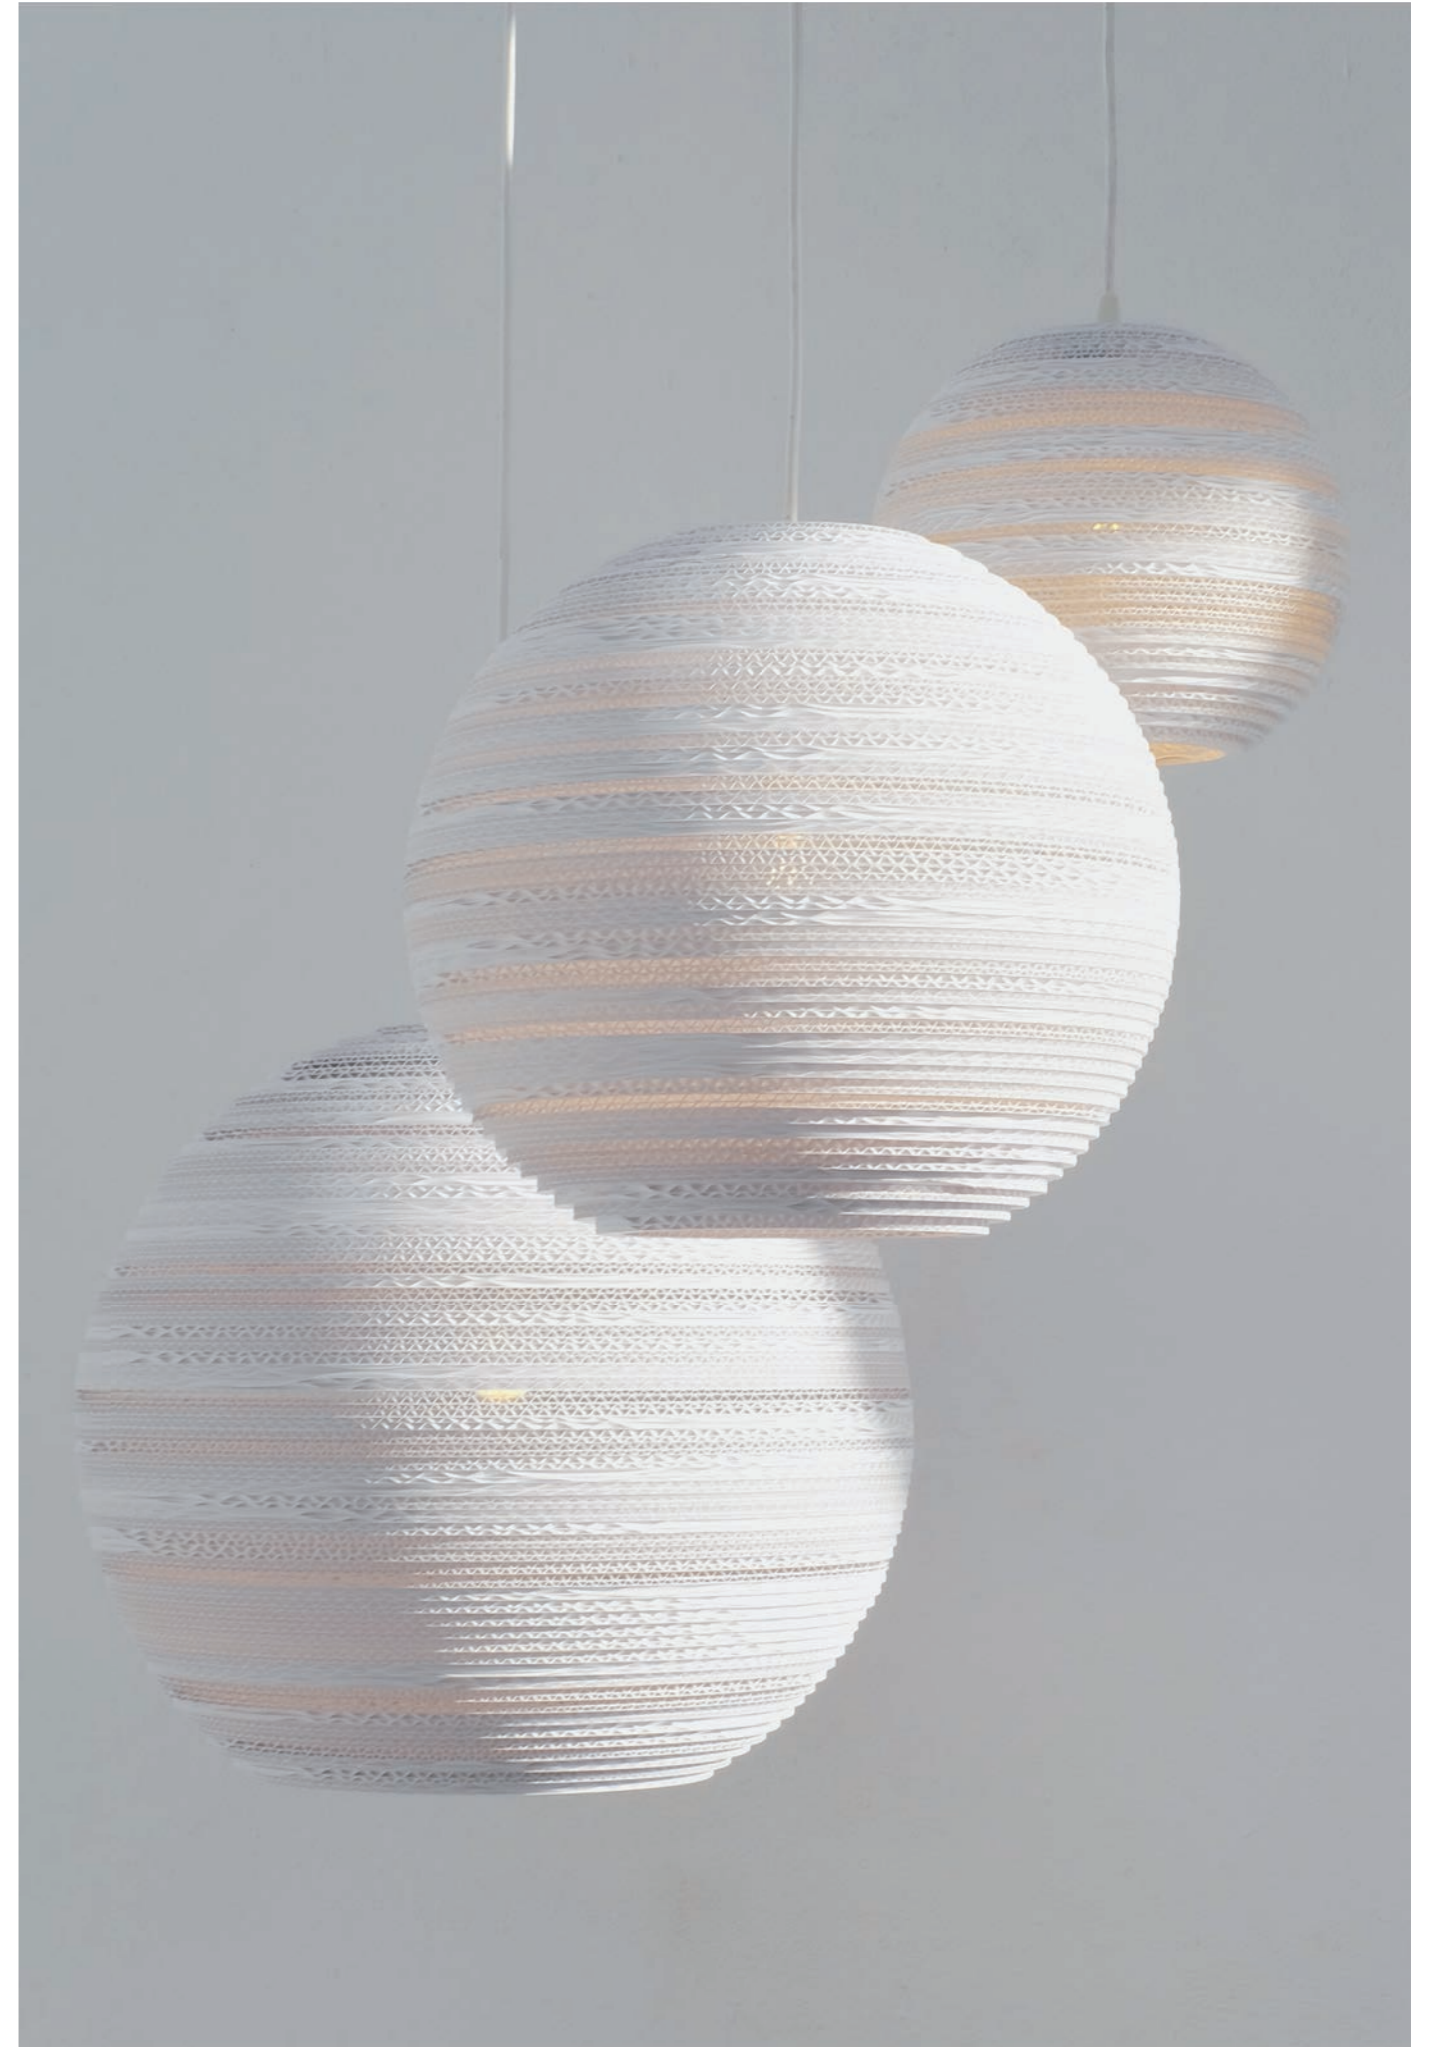

Product	SKU	EAN-UCC	Size	Bulb	Box size	Box weight	Price
	Ausi8 Pendant White	GP-1112	8718531270626	Ø 19, H 24 (cm)	Max 15W LED	34x34x34 (cm)	1.2kg	€255,00
	Ausi12 Pendant White	GP-1111	8718531270633	Ø 28, H 20 (cm)	Max 15W LED	34x34x34 (cm)	1.4kg	€295,00
	Ausi14 Pendant White	GP-1113	8718531270640	Ø 39, H 36 (cm)	Max 15W LED	44x44x44 (cm)	2.5kg	€545,00
	Bell10 Pendant White	GP-1121	8718531270657	Ø 27, H 28 (cm)	Max 15W LED	34x34x38 (cm)	1.3kg	€295,00
	Bell16 Pendant White	GP-1122	8718531270664	Ø 38, H 40 (cm)	Max 15W LED	52x52x52 (cm)	2.6kg	€515,00
	Disc16 Pendant White	GP-1141	8718531270695	Ø 43, H 19 (cm)	Max 15W LED	52x52x29 (cm)	2.3kg	€325,00
	Disc20 Pendant White	GP-1145	8718531270701	Ø 50, H 23 (cm)	Max 15W LED	57x57x37 (cm)	3.8kg	€395,00
	Disc24 Pendant White	GP-1142	8718531270718	Ø 61, H 26 (cm)	Max 15W LED	69x69x36 (cm)	4kg	€495,00
	Oliv Pendant White	GP-1171	8718531270848	Ø 19, H 22 (cm)	Max 15W LED	27x27x34 (cm)	0.1kg	€235,00
	Moon10 Pendant White	GP-1161	8718531270770	Ø 26, H 22 (cm)	Max 15W LED	34x34x34 (cm)	1.4kg	€220,00
	Moon14 Pendant White	GP-1162	8718531270787	Ø 36, H 31 (cm)	Max 15W LED	44x44x44 (cm)	2.2kg	€345,00
	Moon18 Pendant White	GP-1163	8718531270794	Ø 45, H 40 (cm)	Max 15W LED	52x52x52 (cm)	2.8kg	€535,00
	Moon24 Pendant White	GP-1164	8718531274785	Ø 61, H 54 (cm)	Max 15W LED	66x66x66 (cm)	4kg	€990,00
	Drop18 Pendant White	GP-1211	8718531270800	Ø 25, H 45 (cm)	Max 15W LED	56x34x34 (cm)	1.6kg	€425,00
	Drop26 Pendant White	GP-1221	8718531270817	Ø 36, H 65 (cm)	Max 15W LED	75x40x40 (cm)	2.5kg	€615,00