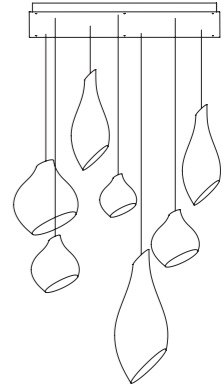

Hive/Nest 7
Single rectangular canopy
7 pendants
2m drop