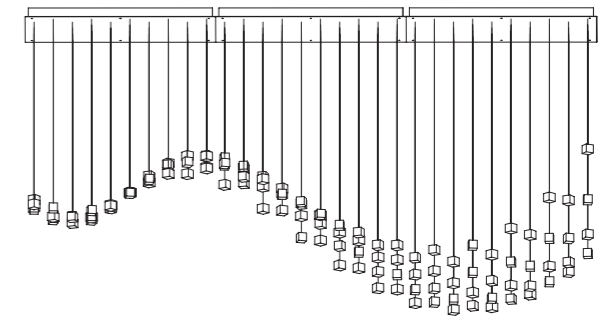

Wave
Three tiled rectangular canopies
120 cube pendants
2m drop