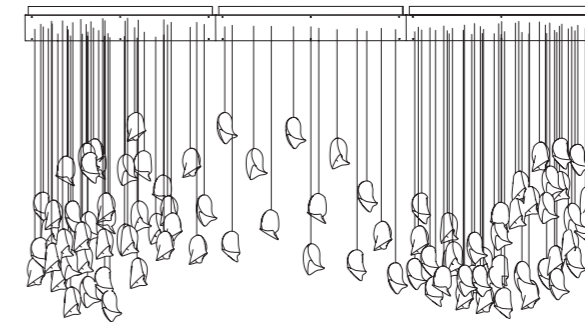

Flock Large
Three tiled rectangular canopies
92 pendants
2m drop