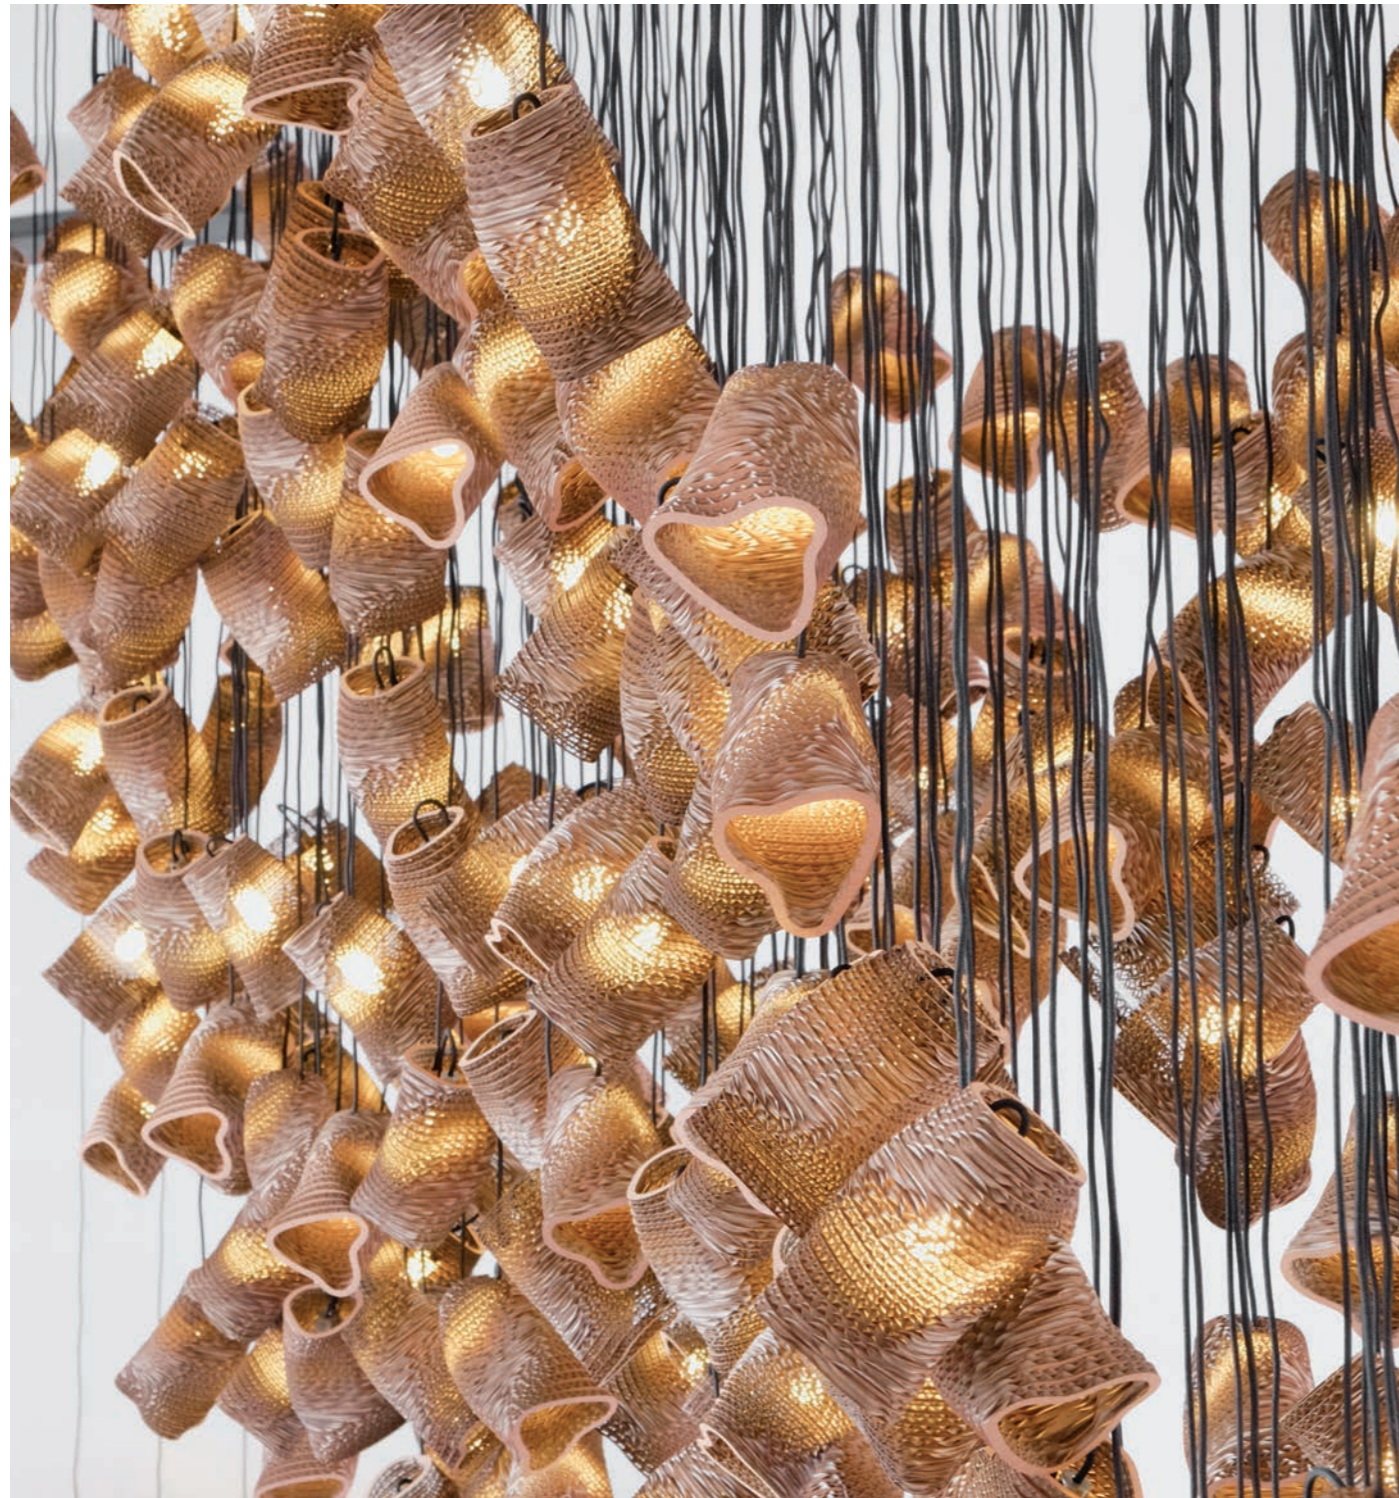

Ring
Single circular canopy
80 candle pendants
1m drop

Spiral Ring
Single circular canopy
80 candle pendants
3m drop

Mobius
Two tiled rectangular canopies
118 cube pendants
2m drop

Rain
Single rectangular canopy
75 candle pendants
2m drop

Wave
Three tiled rectangular canopies
120 cube pendants
2m drop

murmurations™

(Available for trade only)

Murmurations are custom installations inspired by a breathtaking natural phenomenon. Flocking is considered an emergent behavior arising from simple rules that are followed by individuals without any central coordination. By creating our own simple design rules, we are able to create dynamic light installations comprising of a single layered cardboard pendant.