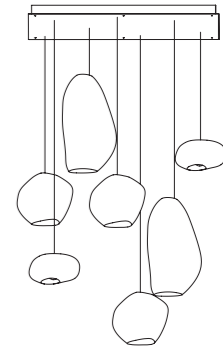

Chrona 7
Single rectangular canopy
7 pendants
2m drop

Roest 14
Single rectangular canopy
14 pendants
2m drop

Most of our standard products are now available as individual canopy arrangements. Custom configurations are available upon request. A standard product consists of a canopy with a net price of 790 euros and a price for the pendants (listed below as *pendants price) for which your normal trade discount applies. In short: *Pendants price - your trade discount on pendants price + canopy (790EUR) = buying price. The dimensions of the standard canopy are W59, L118 cm and comes in black or white.