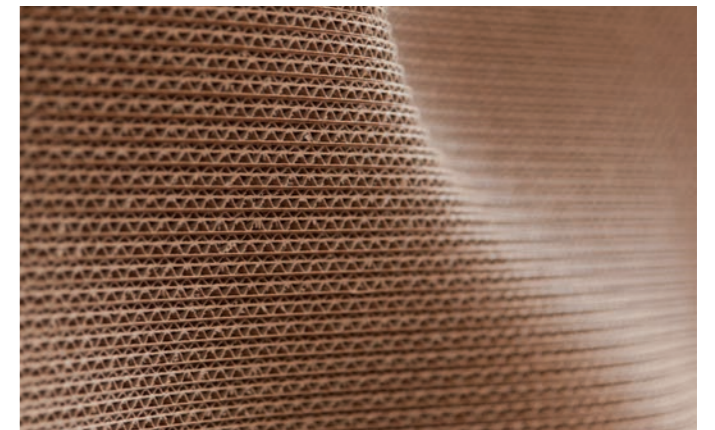

Pricing varies based on project. Contact us for more information.

wave panels

(Available for trade only)

cloud installations

(Available for trade only)

In clouds, some see darkness. We see light. Hand-crafted from as many as 30,000 ping-pong balls, each cloud chandelier is as unique as the environment in which it hangs. With fully programmable LED color lights, they are luminous, supple and constantly in motion – just like an afternoon cloud that gently drifts through the day.

Pricing varies based on project. Contact us for more information.

Commercial and residential panel partitions should inhabit a space, not divide it. Responsibly crafted from recycled cardboard, Wave Panels re-imagine how we use space. With inherent acoustic properties and stunning visual effects, the multifunctional sculptural panels are custom-designed with varying levels of translucence, yielding privacy without isolation. Wave Panels are also fully compatible with standard ceiling systems, affording an elegant upgrade to acoustic ceiling tiles. Freestanding residential tri-fold room dividers are also available.