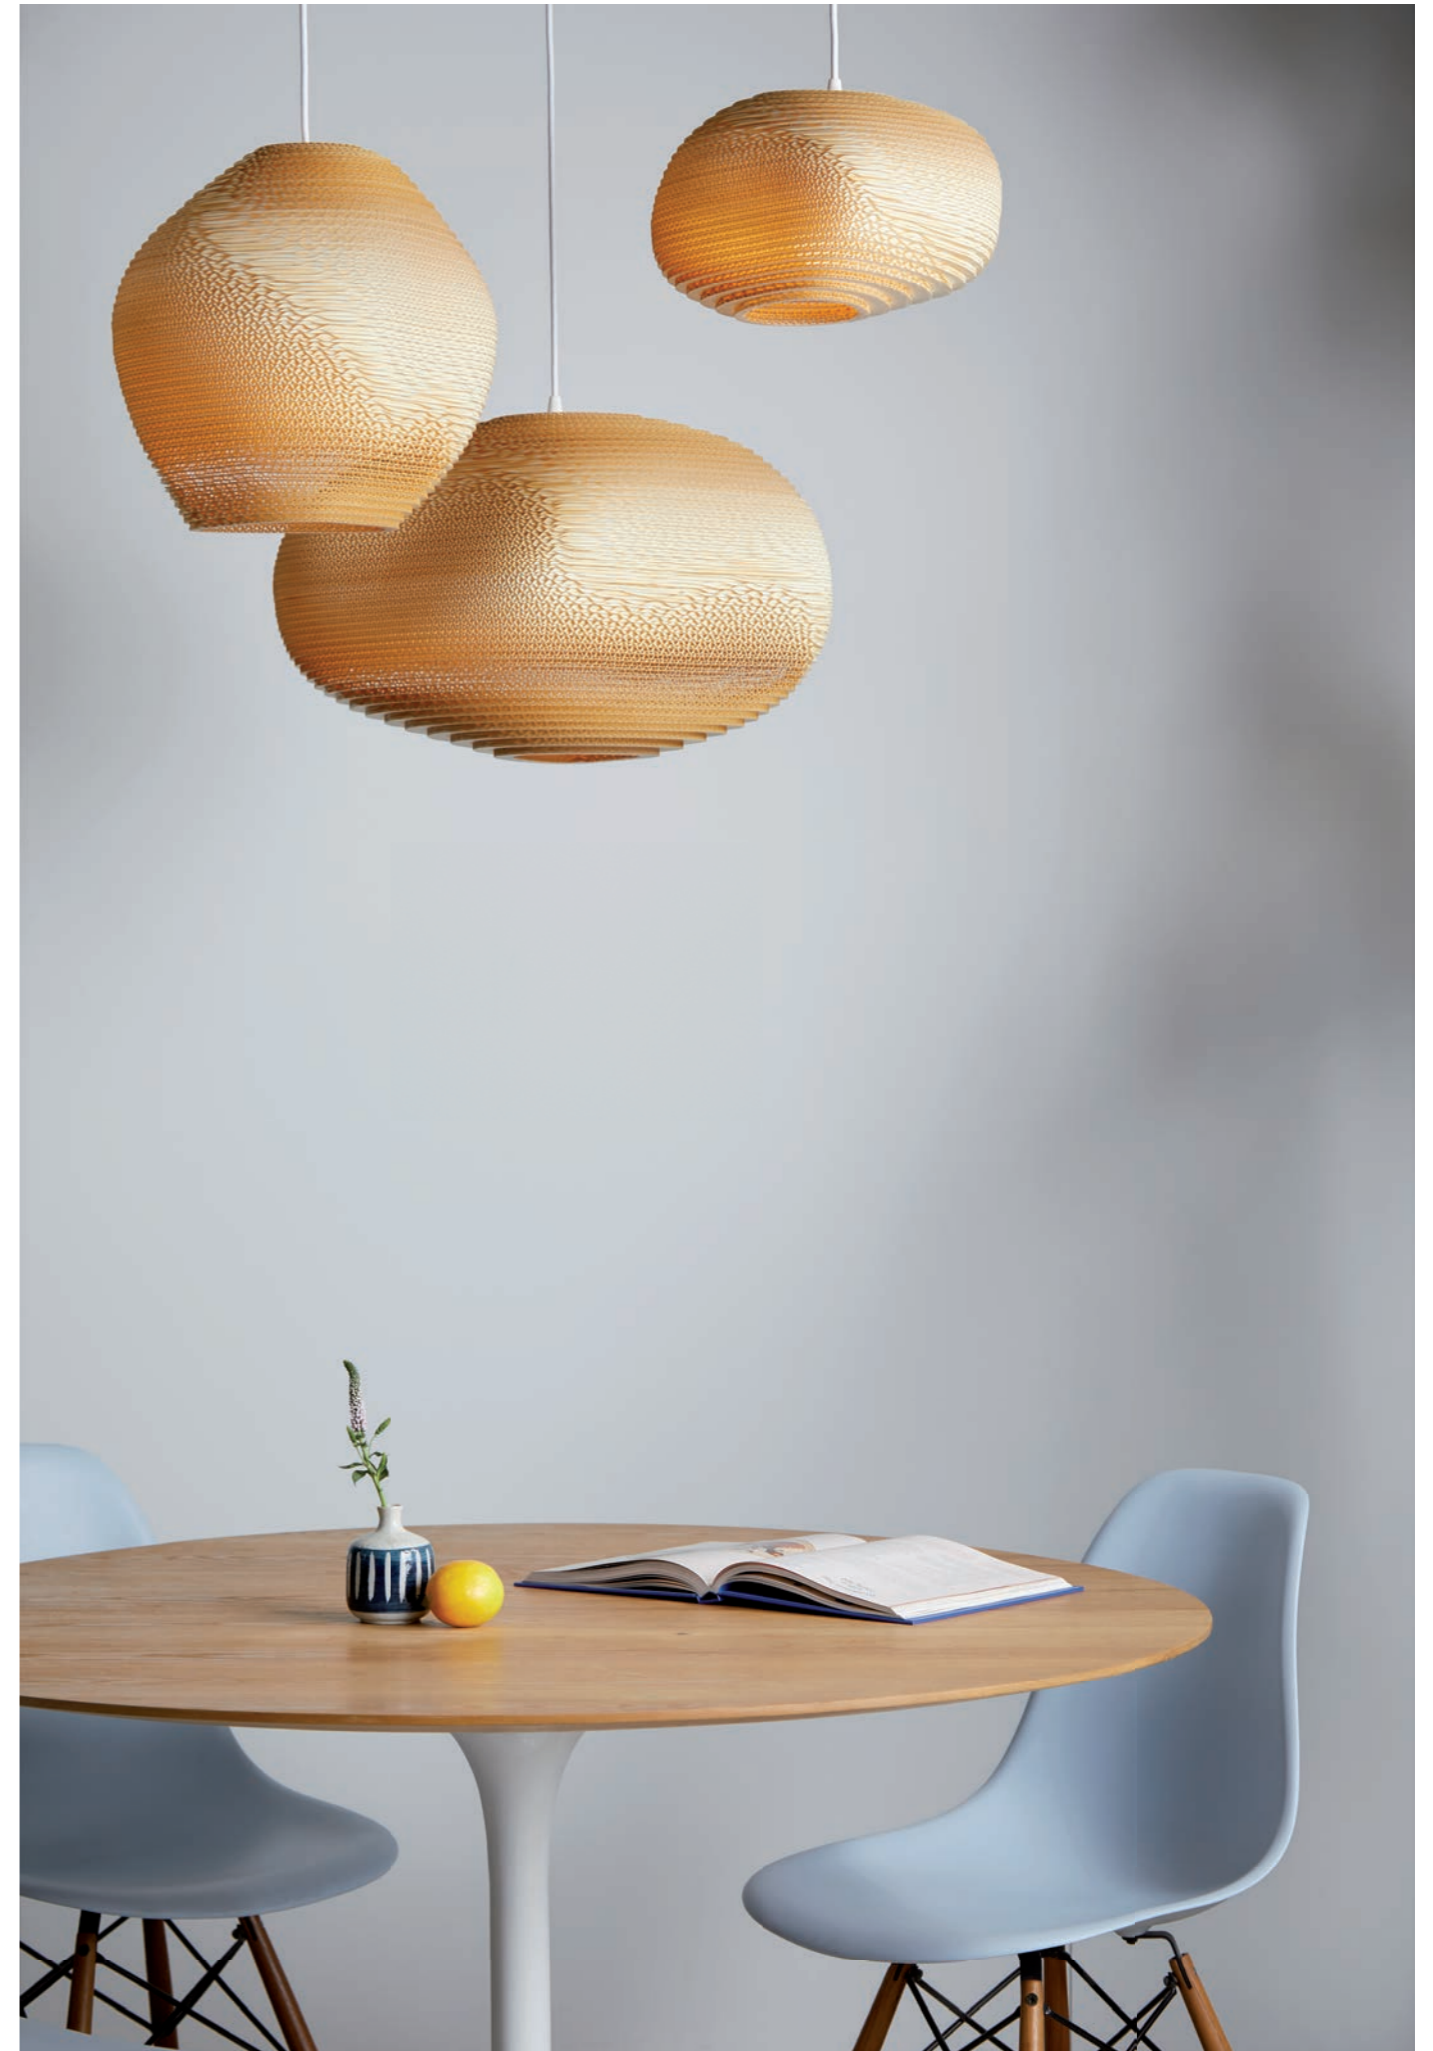

scraplights®

Pebbles

This recent addition to the Scraplights collection takes forms from pebbles gathered at three beaches near Seattle, the cold and weathered home of our design studio.

	Product	SKU	EAN-UCC	Size	Bulb	Box size	Box weight	Price
	Alki Pendant Blonde	GP2007-B	8718531274884	Ø 32, H 19 (cm)	Max 15W LED	34x34x34 (cm)	1.4kg	€315,00
	Allyn Pendant Blonde	GP2008-B	8718531274891	Ø 36, H 32 (cm)	Max 15W LED	43x43x43 (cm)	2.2kg	€595,00
	Denny Pendant Blonde	GP2009-B	8718531274990	Ø 34, H 63 (cm)	Max 15W LED	75x40x40 (cm)	2.5kg	€935,00
	Madison Pendant Blonde	GP2006-B	8718531274914	Ø 56, H 34 (cm)	Max 15W LED	69x69x36 (cm)	4kg	€1.050,00