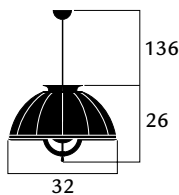

CUPOLA32 - antique red shade

- **032DFA-R4R**
- **032DFA-R2R**
- **032DFA-R3R**

- antique red/gold leaf
- antique red/silver leaf
- antique red/white

1 x max 52 W
E14 220/240V
E12 110/120V
Also suitable for LED light bulbs

- 890,00
- 890,00
- 710,00