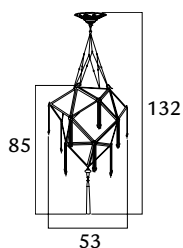

PROIBITA - CONCUBINA

09 PRO-1 CL
09 PRO-3 PL

classic
plain

1 x max 75 W
E27 220/240V
E26 110/120V
Also suitable for LED light bulbs

2.474,00
1.972,00