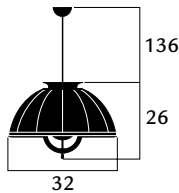

CUPOLA32 - pastel blue shade

- **032DFA-B4B**
- **032DFA-B2B**
- **032DFA-B3B**

- pastel blue/gold leaf
- pastel blue/silver leaf
- pastel blue/white

1 x max 52 W
E14 220/240V
E12 110/120V
Also suitable for LED light bulbs

- 890,00
- 890,00
- 710,00