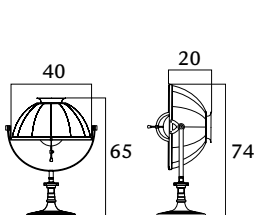

black/gold leaf  
black/silver leaf  
black/copper leaf  
black/white

  
1 x max 70 W  
E14 220/240V  
E12 110/120V  
Also suitable for LED light bulbs

1.790,00  
1.790,00  
1.790,00  
1.600,00

46x46x70

**ARMILLA41 - white stand**