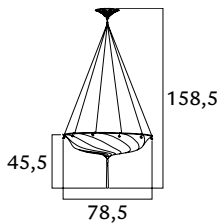

ITEM	CODE	PATTERN	SUGGESTED LIGHT BULBS	PRICE €

SCUDO SARACENO

large size

1. **079 SA-1 IV-CL** ivory classic
   - **079 SA-1 IV-SE** ivory serpentine
   - **079 SA-3 IV-PL** ivory plain
2. Also available in silk colors Ochre (OC), Salmon (SA), Sage grey (SG) and Light Blue (LB)

1 x max 75 W
E27 220/240V
E26 110/120V
Also suitable for LED light bulbs

82x82x25

1.856,00
1.856,00
1.578,00

SCUDO SARACENO

large size / ceiling

1. **079 SA-2 IV-CL** ivory classic
   - **079 SA-2 IV-SE** ivory serpentine
   - **079 SA-4 IV-PL** ivory plain
2. Also available in silk colors Ochre (OC), Salmon (SA), Sage grey (SG) and Light Blue (LB)

3 x max 60 W
E14 220/240V
E12 110/120V
Also suitable for LED light bulbs

82x82x25

1.856,00
1.856,00
1.578,00