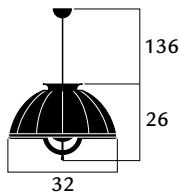

CUPOLA32 - pastel green shade

- **032DFA-V4V**
- **032DFA-V2V**
- **032DFA-V3V**

- pastel green/gold leaf
- pastel green/silver leaf
- pastel green/white

1 x max 52 W
E14 220/240V
E12 110/120V
Also suitable for LED light bulbs

- 890,00
- 890,00
- 710,00