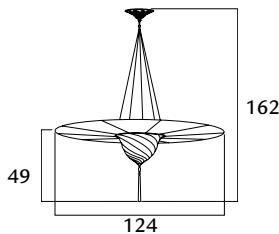

SAMARKANDA

with disk

124 SD-1 DE
124 SD-1 SE
124 SD-3 PL

decò
serpentine
plain

1 x max 75 W
E27 220/240V
E26 110/120V
Also suitable for LED light bulbs

2.881,00
2.881,00
2.448,00

CESENDELLO