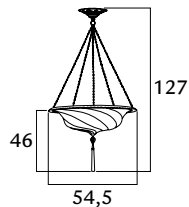

SCUDO SARACENO

small size

G 055SA-1	GC	gold classic
G 055SA-1	SC	silver classic
G 055SA-1	WC	white classic
G 055SA-1	RM	red mosaic

1 x max 100 W
E27 220/240V
E26 110/120V
Also suitable for LED light bulbs

1.120,00
1.120,00
1.120,00
1.120,00

SCUDO SARACENO

small size / ceiling