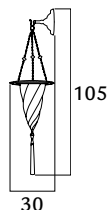

CESENDELLO

metal ring / wall

G 029 CEC-2	GC	gold classic
G 029 CEC-2	SC	silver classic
G 029 CEC-2	WC	white classic
G 029 CEC-2	GM	gold mosaic
G 029 CEC-2	RM	red mosaic

1 x max 60 W
E14 220/240V
E12 110/120V
Also suitable for LED light bulbs

760,00
760,00
760,00
760,00
760,00