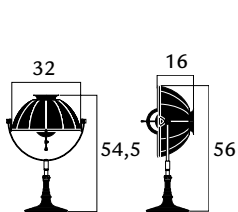

ARMILLA32 - pastel blue stand

- **DF32ARM-BB4B**
- **DF32ARM-BB2B**
- **DF32ARM-BB3B**

pastel blue/gold leaf
pastel blue/silver leaf
pastel blue/white

1 x max 52 W
E14 220/240V
E12 110/120V
Also suitable for LED light bulbs

1.320,00
1.320,00
1.140,00