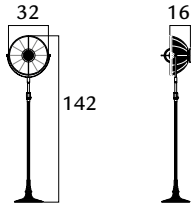

ATELIER32 - pastel green stand

DF32STA-VV4V
DF32STA-VV2V
DF32STA-VV3V

pastel green/gold leaf
pastel green/silver leaf
pastel green/white

1 x max 52 W
E14 220/240V
E12 110/120V
Also suitable for LED light bulbs

1.590,00
1.590,00
1.410,00

46x46x60
80x9x9