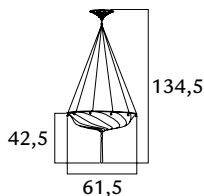

SCUDO SARACENO

medium size

1. **062 SA-1 IV-CL** ivory classic
   - **062 SA-1 IV-SE** ivory serpentine
   - **062 SA-3 IV-PL** ivory plain
2. Also available in silk colors Ochre (OC), Salmon (SA), Sage grey (SG) and Light Blue (LB)

1 x max 75 W
E27 220/240V
E26 110/120V
Also suitable for LED light bulbs

70x70x26

1.515,00
1.515,00
1.288,00

SCUDO SARACENO

medium size / ceiling

1. **062 SA-2 IV-CL** ivory classic
   - **062 SA-2 IV-SE** ivory serpentine
   - **062 SA-4 IV-PL** ivory plain
2. Also available in silk colors Ochre (OC), Salmon (SA), Sage grey (SG) and Light Blue (LB)

3 x max 40 W
E14 220/240V
E12 110/120V
Also suitable for LED light bulbs

70x70x26

1.515,00
1.515,00
1.288,00