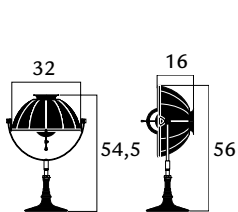

ARMILLA32 - pastel green stand

- **DF32ARM-VV4V**
- **DF32ARM-VV2V**
- **DF32ARM-VV3V**

pastel green/gold leaf
pastel green/silver leaf
pastel green/white

1 x max 52 W
E14 220/240V
E12 110/120V
Also suitable for LED light bulbs

1.320,00
1.320,00
1.140,00