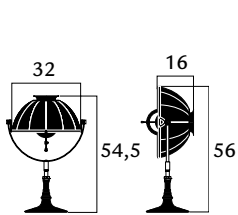

ITEM	CODE	SHADE	SUGGESTED LIGHT BULBS	PRICE €

ARMILLA32 - black stand

- **DF32ARM-1141**
- **DF32ARM-1121**
- **DF32ARM-1181**
- **DF32ARM-1131**

black/gold leaf
black/silver leaf
black/copper leaf
black/white

1 x max 52 W
E14 220/240V
E12 110/120V
Also suitable for LED light bulbs

1.320,00
1.320,00
1.320,00
1.140,00