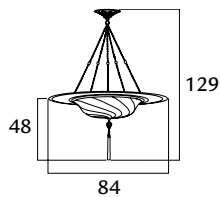

SCUDO SARACENO

small size / metal ring

G 084SAC-1	GC	gold classic
G 084SAC-1	SC	silver classic
G 084SAC-1	WC	white classic
G 084SAC-1	RM	red mosaic

1 x max 100 W
E27 220/240V
E26 110/120V
Also suitable for LED light bulbs

2.128,00
2.128,00
2.128,00
2.128,00