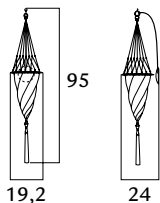

CESENDELLO

arc wall

G CM 019-1	GC	gold classic
G CM 019-1	SC	silver classic
G CM 019-1	WC	white classic
G CM 019-1	GM	gold mosaic
G CM 019-1	RM	red mosaic

1 x max 60 W
E14 220/240V
E12 110/120V
Also suitable for LED light bulbs

586,00
586,00
586,00
586,00
586,00