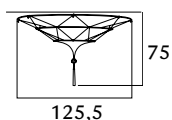

- 126 SH-2 BG
- 126 SH-2 GH
- 126 SH-2 BF
- 126 SH-4

- Geometric
- Herbarium
- Floral
- Plain

1 x max 100 W
E27 220/240V
E26 110/120V
Also suitable for LED light bulbs

- 5.200,00
- 5.200,00
- 5.200,00
- 4.400,00