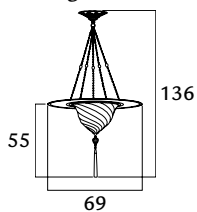

SAMARKANDA metal ring

G 069SKC-1	GS	gold serpentine
G 069SKC-1	SS	silver serpentine
G 069SKC-1	WS	white serpentine

1 x max 100 W
E27 220/240V
E26 110/120V
Also suitable for LED light bulbs

SAMARKANDA metal ring / ceiling