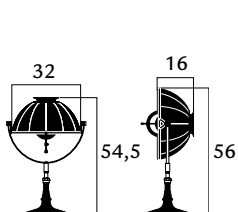

ARMILLA32 - antique red stand

- **DF32ARM-RR4R**
- **DF32ARM-RR2R**
- **DF32ARM-RR3R**

antique red/gold leaf
antique red/silver leaf
antique red/white

1 x max 52 W
E14 220/240V
E12 110/120V
Also suitable for LED light bulbs

1.320,00
1.320,00
1.140,00