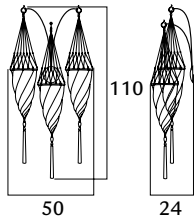

ITEM	CODE	PATTERN	SUGGESTED LIGHT BULBS	PRICE €

CESENDELLO

triple arc wall