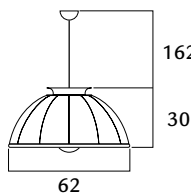

CUPOLA63 - white shade

063DF-342
063DF-322
063DF-332

white/gold leaf
white/silver leaf
white/white

1 x max 70 W
E27 220/240V
E26 110/120V
Also suitable for LED light bulbs

1.380,00
1.380,00
1.077,00