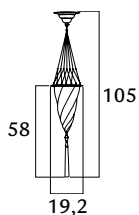

CESENDELLO

G 019 CE-1	GC	gold classic
G 019 CE-1	SC	silver classic
G 019 CE-1	WC	white classic
G 019 CE-1	GM	gold mosaic
G 019 CE-1	RM	red mosaic

1 x max 60 W
E14 220/240V
E12 110/120V
Also suitable for LED light bulbs