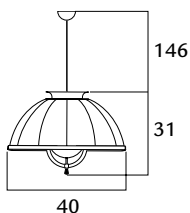

CUPOLA41 - quartz shade

- **041DFA-Q4Q**
- **041DFA-Q2Q**
- **041DFA-Q3Q**

quartz /gold leaf
quartz /silver leaf
quartz /white

1 x max 70 W
E14 220/240V
E12 110/120V
Also suitable for LED light bulbs

1.090,00
1.090,00
900,00