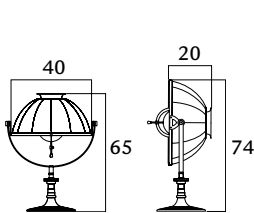

ARMILLA41 - quartz stand

DF41ARM-QQ4Q
DF41ARM-QQ2Q
DF41ARM-QQ3Q

quartz/gold leaf
quartz/silver leaf
quartz/white

1 x max 70 W
E14 220/240V
E12 110/120V
Also suitable for LED light bulbs

1.790,00
1.790,00
1.600,00

46x46x70