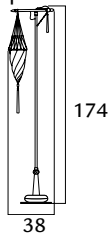

CESENDELLO

floor lamp