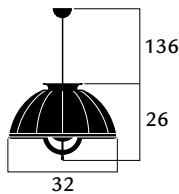

ITEM	CODE	SHADE	SUGGESTED LIGHT BULBS	PRICE €

CUPOLA32 - black shade

- **032DFA-141**
- **032DFA-121**
- **032DFA-181**
- **032DFA-132**

- black/gold leaf
- black/silver leaf
- black/copper
- black/white

1 x max 52 W
E14 220/240V
E12 110/120V
Also suitable for LED light bulbs

- 890,00
- 890,00
- 890,00
- 710,00