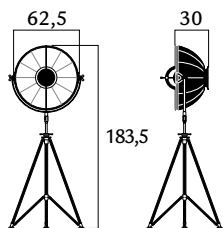

STUDIO63 - brown stand

DF63TRA-9949
DF63TRA-9929
DF63TRA-9919

brown/gold leaf
brown/silver leaf
brown/black leaf

1 x max 205 W
E27 220/240V
E26 110/120V
Also suitable for LED light bulbs

3.230,00
3.230,00
3.230,00