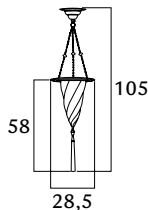

CESENDELLO

metal ring

G 029 CEC-1	GC	gold classic
G 029 CEC-1	SC	silver classic
G 029 CEC-1	WC	white classic
G 029 CEC-1	GM	gold mosaic
G 029 CEC-1	RM	red mosaic

1 x max 60 W
E14 220/240V
E12 110/120V
Also suitable for LED light bulbs

760,00
760,00
760,00
760,00
760,00