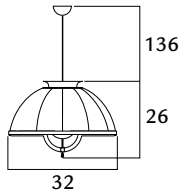

CUPOLA32 - white shade

- **032DFA-342**
- **032DFA-332**
- **032DFA-332**

- white/gold leaf
- white/silver leaf
- white/white

1 x max 52 W
E14 220/240V
E12 110/120V
Also suitable for LED light bulbs

- 890,00
- 890,00
- 710,00