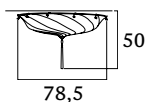

1. **079 SA-2 IV-CL** ivory classic
   - **079 SA-2 IV-SE** ivory serpentine
   - **079 SA-4 IV-PL** ivory plain
2. Also available in silk colors Ochre (OC), Salmon (SA), Sage grey (SG) and Light Blue (LB)

3 x max 60 W
E14 220/240V
E12 110/120V
Also suitable for LED light bulbs

82x82x25

1.856,00
1.856,00
1.578,00