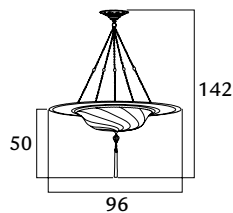

ITEM	CODE	PATTERN	SUGGESTED LIGHT BULBS	PRICE €

SCUDO SARACENO

medium size / metal ring

G 096SAC-1	GC	gold classic
G 096SAC-1	SC	silver classic
G 096SAC-1	WC	white classic
G 096SAC-1	GM	gold mosaic
G 096SAC-1	RM	red mosaic

1 x max 100 W
E27 220/240V
E26 110/120V
Also suitable for LED light bulbs

2.541,00
2.541,00
2.541,00
2.541,00
2.541,00