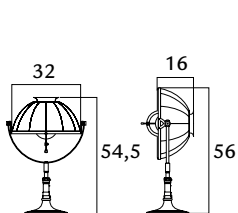

ARMILLA32 - quartz stand

- **DF32ARM-QQ4Q**
- **DF32ARM-QQ2Q**
- **DF32ARM-QQ3Q**

quartz/gold leaf
quartz/silver leaf
quartz/white

1 x max 52 W
E14 220/240V
E12 110/120V
Also suitable for LED light bulbs

1.320,00
1.320,00
1.140,00