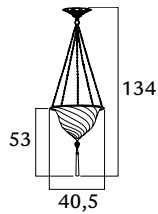

ITEM	CODE	PATTERN	SUGGESTED LIGHT BULBS	PRICE €

SAMARKANDA

G 041SK-1	GS	gold serpentine
G 041SK-1	SS	silver serpentine
G 041SK-1	WS	white serpentine

1 x max 100 W
E27 220/240V
E26 110/120V
Also suitable for LED light bulbs

SAMARKANDA ceiling

G 041SK-2	GS	gold serpentine
G 041SK-2	SS	silver serpentine
G 041SK-2	WS	white serpentine

3 x max 25 W
E14 220/240V
E12 110/120V
Also suitable for LED light bulbs