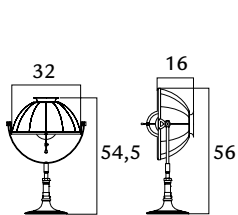

ARMILLA32 - white stand

- **DF32ARM-3342**
- **DF32ARM-3322**
- **DF32ARM-3332**

white/gold leaf
white/silver leaf
white/white

1 x max 52 W
E14 220/240V
E12 110/120V
Also suitable for LED light bulbs

1.320,00
1.320,00
1.140,00