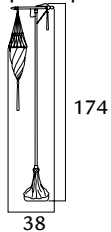

CESENDELLO

floor lamp with pleated velvet skirt