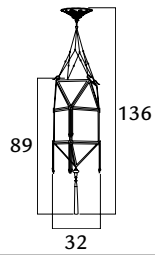

ITEM	CODE	PATTERN	SUGGESTED LIGHT BULBS	PRICE €

PEONIA - CONCUBINA

09 PEO-1 CL
09 PEO-3 PL

classic
plain

1 x max 60 W
E14 220/240V
E12 110/120V
Also suitable for LED light bulbs

1.913,00
1.529,00

TEMPIO - CONCUBINA