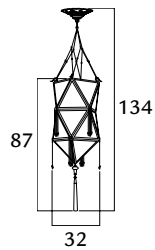

FAVORITA - CONCUBINA

09 FAV-1 CL
09 FAV-3 PL

classic
plain

1 x max 60 W
E14 220/240V
E12 110/120V
Also suitable for LED light bulbs

2.041,00
1.634,00

LOTO - CONCUBINA