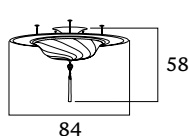

SCUDO SARACENO

small size / metal ring / ceiling

G 084SAC-2	GC	gold classic
G 084SAC-2	SC	silver classic
G 084SAC-2	WC	white classic
G 084SAC-2	RM	red mosaic

1 x max 100 W
E27 220/240V
E26 110/120V
Also suitable for LED light bulbs

2.358,00
2.358,00
2.358,00
2.358,00