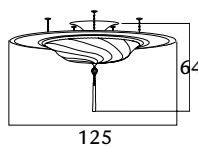

G 125SGC-2	GC	gold classic
G 125SGC-2	SC	silver classic
G 125SGC-2	GM	gold mosaic
G 125SGC-2	RM	red mosaic

5 x max 60 W
E14 220/240V
E12 110/120V
Also suitable for LED light bulbs

4.346,00
4.346,00
4.346,00
4.346,00