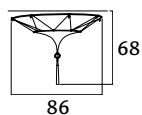

- 086 SH-2 BG
- 086 SH-2 GH
- 086 SH-2 BF
- 086 SH-4

- Geometric
- Herbarium
- Floral
- Plain

1 x max 75 W
E27 220/240V
E26 110/120V
Also suitable for LED light bulbs

- 2.980,00
- 2.980,00
- 2.980,00
- 2.520,00