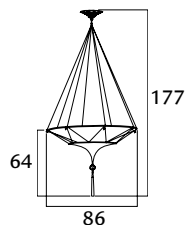

### SCHEHERAZADE

- 126 SH-1 BG
- 126 SH-1 GH
- 126 SH-1 BF
- 126 SH-3

- Geometric
- Herbarium
- Floral
- Plain

  
 4 x max 100 W  
 E27 220/240V  
 E26 110/120V  
 Also suitable for LED light bulbs

- 5.200,00
- 5.200,00
- 5.200,00
- 4.400,00

### SCHEHERAZADE

ceiling

- 126 SH-2 BG
- 126 SH-2 GH
- 126 SH-2 BF
- 126 SH-4

- Geometric
- Herbarium
- Floral
- Plain

  
 1 x max 100 W  
 E27 220/240V  
 E26 110/120V  
 Also suitable for LED light bulbs

### SCHEHERAZADE

2 tiers

- 086 SH-1 BG
- 086 SH-1 GH
- 086 SH-1 BF
- 086 SH-3

- Geometric
- Herbarium
- Floral
- Plain

  
 1 x max 100 W  
 E27 220/240V  
 E26 110/120V  
 Also suitable for LED light bulbs