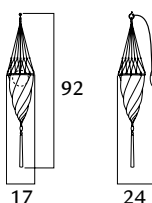

CESENDELLO

arc wall