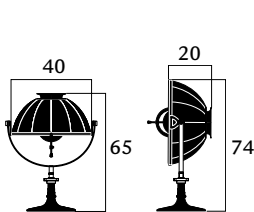

DF41ARM-RR4R
DF41ARM-RR2R
DF41ARM-RR3R

antique red/gold leaf
antique red/silver leaf
antique red/white

1 x max 70 W
E14 220/240V
E12 110/120V
Also suitable for LED light bulbs

1.790,00
1.790,00
1.600,00

46x46x70