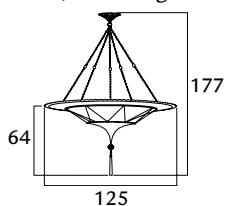

SCHEHERAZADE

2 tiers / metal ring

- 125 SHC-1 BG
- 125 SHC-1 GH
- 125 SHC-1 BF
- 125 SHC-3

- Geometric
- Herbarium
- Floral
- Plain

3 x max 100 W
E27 220/240V
E26 110/120V
Also suitable for LED light bulbs

- 4.614,00
- 4.614,00
- 4.614,00
- 4.154,00

SCHEHERAZADE

2 tiers / metal ring / ceiling