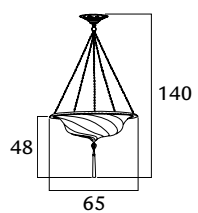

SCUDO SARACENO

medium size

G 065SA-1	GC	gold classic
G 065SA-1	SC	silver classic
G 065SA-1	WC	white classic
G 065SA-1	GM	gold mosaic
G 065SA-1	RM	red mosaic

1 x max 100 W
E27 220/240V
E26 110/120V
Also suitable for LED light bulbs

1.415,00
1.415,00
1.415,00
1.415,00
1.415,00

SCUDO SARACENO

medium size / ceiling