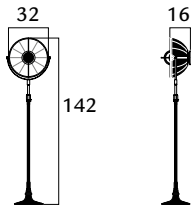

ITEM	CODE	SHADE	SUGGESTED LIGHT BULBS	PRICE €

ATELIER32 - pastel blue stand

DF32STA-BB4B
DF32STA-BB2B
DF32STA-BB3B

pastel blue/gold leaf
pastel blue/silver leaf
pastel blue/white

1 x max 52 W
E14 220/240V
E12 110/120V
Also suitable for LED light bulbs

1.590,00
1.590,00
1.410,00

46x46x60
80x9x9