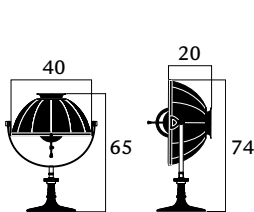

ARMILLA41 - pastel blue stand

DF41ARM-BB4B
DF41ARM-BB2B
DF41ARM-BB3B

pastel blue/gold leaf
pastel blue/silver leaf
pastel blue/white

1 x max 70 W
E14 220/240V
E12 110/120V
Also suitable for LED light bulbs

1.790,00
1.790,00
1.600,00

46x46x70