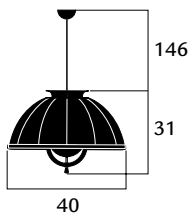

ITEM	CODE	SHADE	SUGGESTED LIGHT BULBS	PRICE €

CUPOLA41 - black shade

- **041DFA-141**
- **041DFA-121**
- **041DFA-181**
- **041DFA-132**

black/gold leaf
black/silver leaf
black/copper
black/white

1 x max 70 W
E14 220/240V
E12 110/120V
Also suitable for LED light bulbs

1.090,00
1.090,00
1.090,00
900,00