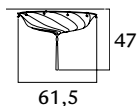

1. **062 SA-2 IV-CL** ivory classic
   - **062 SA-2 IV-SE** ivory serpentine
   - **062 SA-4 IV-PL** ivory plain
2. Also available in silk colors Ochre (OC), Salmon (SA), Sage grey (SG) and Light Blue (LB)

3 x max 40 W
E14 220/240V
E12 110/120V
Also suitable for LED light bulbs

70x70x26

1.515,00
1.515,00
1.288,00