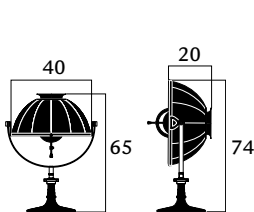

ARMILLA41 - pastel green stand

DF41ARM-VV4V
DF41ARM-VV2V
DF41ARM-VV3V

pastel green/gold leaf
pastel green/silver leaf
pastel green/white

1 x max 70 W
E14 220/240V
E12 110/120V
Also suitable for LED light bulbs

1.790,00
1.790,00
1.600,00

46x46x70

ARMILLA41 - antique red stand