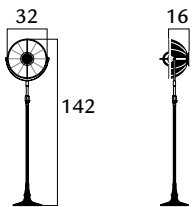

ATELIER32 - antique red stand

DF32STA-RR4R
DF32STA-RR2R
DF32STA-RR3R

antique red/gold leaf
antique red/silver leaf
antique red/white

1 x max 52 W
E14 220/240V
E12 110/120V
Also suitable for LED light bulbs

1.590,00
1.590,00
1.410,00

46x46x70
95x9x9