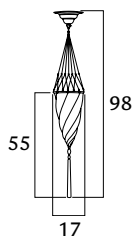

017CE-1 IV-CL ivory classic
017CE-3 IV-PL ivory plain

Also available in silk colors Ochre (OC),
Salmon (SA), Sage grey (SG) and Light Blue (LB)

1 x max 25 W
E14 220/240V
E12 110/120V
Also suitable for LED light bulbs

540,00
460,00

CESENDELLO

wall