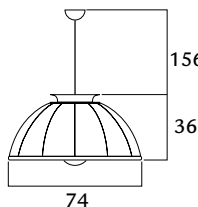

CUPOLA76 - white shade

076DF-342
076DF-322
076DF-332

white/gold leaf
white/silver leaf
white/white

1 x max 70 W
E27 220/240V
E26 110/120V
Also suitable for LED light bulbs

1.750,00
1.750,00
1.444,00