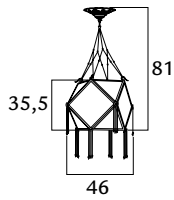

09 TEM-1 CL
09 TEM-3 PL

classic
plain

1 x max 75 W
E27 220/240V
E26 110/120V
Also suitable for LED light bulbs

1.411,00
1.132,00