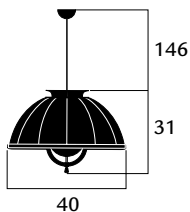

CUPOLA41 - pastel blue shade

- **041DFA-B4B**
- **041DFA-B2B**
- **041DFA-B3B**

pastel blue/gold leaf
pastel blue/silver leaf
pastel blue/white

1 x max 70 W
E14 220/240V
E12 110/120V
Also suitable for LED light bulbs

1.090,00
1.090,00
900,00