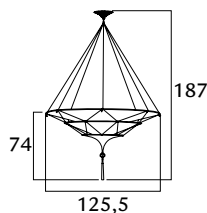

### SCHEHERAZADE

- 126 SH-1 BG
- 126 SH-1 GH
- 126 SH-1 BF
- 126 SH-3

- Geometric
- Herbarium
- Floral
- Plain

  
 4 x max 100 W  
 E27 220/240V  
 E26 110/120V  
 Also suitable for LED light bulbs

- 5.200,00
- 5.200,00
- 5.200,00
- 4.400,00