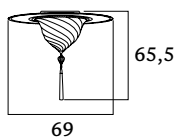

G 069SKC-2	GS	gold serpentine
G 069SKC-2	SS	silver serpentine
G 069SKC-2	WS	white serpentine

3 x max 25 W
E14 220/240V
E12 110/120V
Also suitable for LED light bulbs