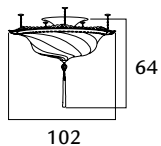

G 102SA-2	GC	gold classic
G 102SA-2	SC	silver classic
G 102SA-2	GM	gold mosaic
G 102SA-2	RM	red mosaic

5 x max 60 W
E14 220/240V
E12 110/120V
Also suitable for LED light bulbs

3.230,00
3.230,00
3.230,00
3.230,00