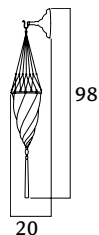

ITEM	CODE	PATTERN	SUGGESTED LIGHT BULBS	PRICE €

SAMARKANDA

metal ring

069 SKC-1 DE
069 SKC-1 SE
069 SKC-3 PL

decò
serpentine
plain

1 x max 60 W
E27 220/240V
E26 110/120V
Also suitable for LED light bulbs

2.101,00
2.101,00
1.901,00

SAMARKANDA

metal ring / ceiling

069 SKC-2 DE
069 SKC-2 SE
069 SKC-4 PL

decò
serpentine
plain

1 x max 60 W
E27 220/240V
E26 110/120V
Also suitable for LED light bulbs

2.275,00
2.275,00
2.074,00

SAMARKANDA

with disk

124 SD-1 DE
124 SD-1 SE
124 SD-3 PL

decò
serpentine
plain

1 x max 75 W
E27 220/240V
E26 110/120V
Also suitable for LED light bulbs

2.881,00
2.881,00
2.448,00

CESENDELLO

017CE-1 IV-CL ivory classic
017CE-3 IV-PL ivory plain

Also available in silk colors Ochre (OC),
Salmon (SA), Sage grey (SG) and Light Blue (LB)

1 x max 25 W
E14 220/240V
E12 110/120V
Also suitable for LED light bulbs

540,00
460,00

CESENDELLO

wall

017CE-2 IV-CL ivory classic
017CE-4 IV-PL ivory plain

Also available in silk colors Ochre (OC),
Salmon (SA), Sage grey (SG) and Light Blue (LB)

1 x max 25 W
E14 220/240V
E12 110/120V
Also suitable for LED light bulbs

540,00
460,00

CESENDELLO

arc wall

CM 017CE-1 IV-CL ivory classic
CM 017CE-1 IV-PL ivory plain

Also available in silk colors Ochre (OC),
Salmon (SA), Sage grey (SG) and Light Blue (LB)

1 x max 25 W
E14 220/240V
E12 110/120V
Also suitable for LED light bulbs

586,00
506,00