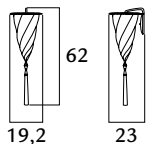

G 019 AP-1	GC	gold classic
G 019 AP-1	SC	silver classic
G 019 AP-1	WC	white classic
G 019 AP-1	GM	gold mosaic
G 019 AP-1	RM	red mosaic

1 x max 60 W
E14 220/240V
E12 110/120V
Also suitable for LED light bulbs

540,00
540,00
540,00
540,00
540,00