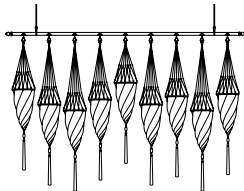

CESENDELLO

on a rod

- **AF 017-6 IV-CL** ivory classic
- **AF 017-7 IV-CL** ivory classic
- **AF 017-8 IV-CL** ivory classic
- **AF 017-9 IV-CL** ivory classic

Available with Wall or Ceiling attachments

E14 220/240V
E12 110/120V
Also suitable for LED light bulbs (each shade)

3.915,00
4.568,00
5.220,00
5.873,00