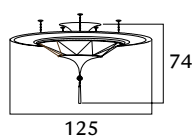

- 125 SHC-2 BG
- 125 SHC-2 GH
- 125 SHC-2 BF
- 125 SHC-4

- Geometric
- Herbarium
- Floral
- Plain

5 x max 60 W
E14 220/240V
E12 110/120V
Also suitable for LED light bulbs

- 4.847,00
- 4.847,00
- 4.847,00
- 4.387,00