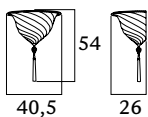

SAMARKANDA applique

G 041AP-1	GS	gold serpentine
G 041AP-1	SS	silver serpentine
G 041AP-1	WS	white serpentine

1 x max 75 W
E27 220/240V
E26 110/120V
Also suitable for LED light bulbs