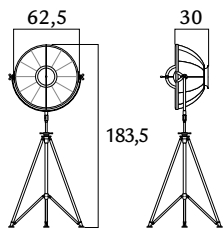

ITEM	CODE	SHADE	SUGGESTED LIGHT BULBS	PRICE €

STUDIO63 - white stand

DF63TRA-3342
DF63TRA-3322
DF63TRA-3332

white/gold leaf
white/silver leaf
white/white

1 x max 205 W
E27 220/240V
E26 110/120V
Also suitable for LED light bulbs

3.230,00
3.230,00
3.013,00