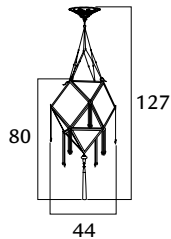

IMPERIALE - CONCUBINA

09 IMP-1 CL
09 IMP-3 PL

classic
plain

1 x max 75 W
E27 220/240V
E26 110/120V
Also suitable for LED light bulbs

1.903,00
1.516,00