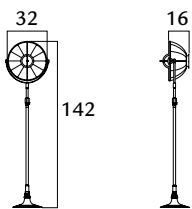

ATELIER32 - quartz stand

DF32STA-QQ4Q
DF32STA-QQ2Q
DF32STA-QQ3Q

quartz/gold leaf
quartz/silver leaf
quartz/white

1 x max 52 W
E14 220/240V
E12 110/120V
Also suitable for LED light bulbs

1.590,00
1.590,00
1.410,00

46x46x60
80x9x9