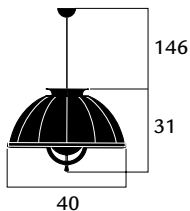

CUPOLA41 - pastel green shade

- **041DFA-V4V**
- **041DFA-V2V**
- **041DFA-V3V**

pastel green/gold leaf
pastel green/silver leaf
pastel green/white

1 x max 70 W
E14 220/240V
E12 110/120V
Also suitable for LED light bulbs

1.090,00
1.090,00
900,00