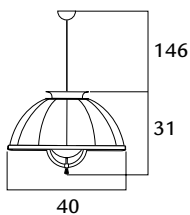

CUPOLA41 - white shade

- **041DFA-342**
- **041DFA-332**
- **041DFA-332**

white/gold leaf
white/silver leaf
white/white

1 x max 70 W
E14 220/240V
E12 110/120V
Also suitable for LED light bulbs

1.090,00
1.090,00
900,00