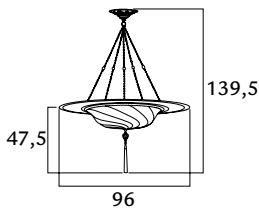

SCUDO SARACENO

medium size / metal ring

1. **096 SAC-1 IV-CL** ivory classic
   - **096 SAC-1 IV-SE** ivory serpentine
   - **096 SAC-3 IV-PL** ivory plain
2. Also available in silk colors Ochre (OC), Salmon (SA), Sage grey (SG) and Light Blue (LB)

1 x max 75 W
E27 220/240V
E26 110/120V
Also suitable for LED light bulbs

70x70x26
109x107x14

2.641,00
2.641,00
2.414,00

SCUDO SARACENO

medium size / metal ring / ceiling