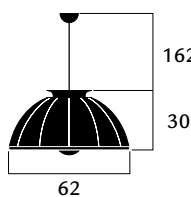

CUPOLA63 - black shade

063DF-141
063DF-122
063DF-132

black/gold leaf
black/silver leaf
black/white

1 x max 70 W
E27 220/240V
E26 110/120V
Also suitable for LED light bulbs

1.380,00
1.380,00
1.077,00