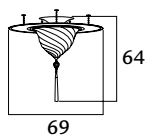

069 SKC-2 DE
069 SKC-2 SE
069 SKC-4 PL

decò
serpentine
plain

1 x max 60 W
E27 220/240V
E26 110/120V
Also suitable for LED light bulbs

2.275,00
2.275,00
2.074,00