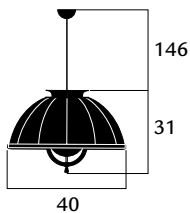

CUPOLA41 - antique red shade

- **041DFA-R4R**
- **041DFA-R2R**
- **041DFA-R3R**

antique red/gold leaf
antique red/silver leaf
antique red/white

1 x max 70 W
E14 220/240V
E12 110/120V
Also suitable for LED light bulbs

1.090,00
1.090,00
900,00