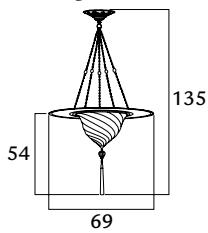

ITEM	CODE	PATTERN	SUGGESTED LIGHT BULBS	PRICE €

SAMARKANDA

metal ring

069 SKC-1 DE
069 SKC-1 SE
069 SKC-3 PL

decò
serpentine
plain

1 x max 60 W
E27 220/240V
E26 110/120V
Also suitable for LED light bulbs

2.101,00
2.101,00
1.901,00

SAMARKANDA

metal ring / ceiling