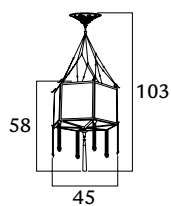

09 LOT-1 CL
09 LOT-3 PL

classic
plain

1 x max 75 W
E27 220/240V
E26 110/120V
Also suitable for LED light bulbs

1.657,00
1.319,00