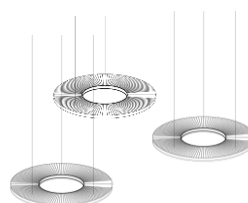

Composition 2

3 x H608.SF Suspension horizontales Ø 50 cm
1x H613 Cache-piton invisible
1 Alimentation 150W DALI / 1-10V / Push Dim

HT

2 774,79 €

Not UL-compatible