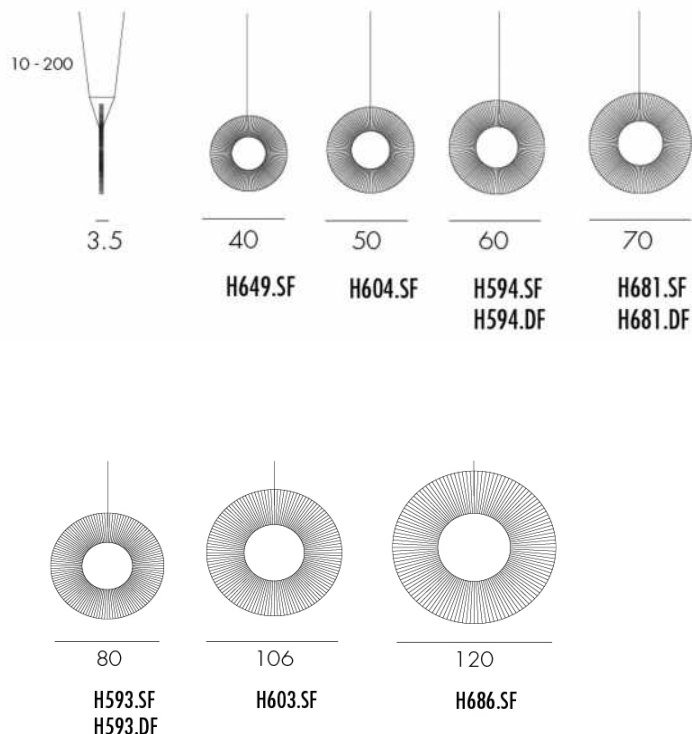

H649 Ø 40 cm

Single Flux LEDs - 24W - 2 700 °K - 2 500 Lm* - Compatible variation 0-10V

H649.SF Single Flux **935,08 €**

H604 Ø 50 cm

Single Flux LEDs - 28W - 2 700 °K - 2 800 Lm* - Compatible variation 0-10V

H604.SF Single Flux **1 059,38 €**

H594 Ø 60 cm

Single Flux LEDs - 40W - 2 700 °K - 3 750 Lm* - Compatible variation 0-10V

Double Flux LEDs - 50W - 2 700 °K - 5 200 Lm* - Compatible variation 0-10V

H594.SF Single Flux **1 125,29 €**

H594.DF Double Flux **1 219,46 €**

H681 Ø 70 cm

Single Flux LEDs - 36W - 2 700 °K - 4 500 Lm* - Compatible variation 0-10V

Double Flux LEDs - 60W - 2 700 °K - 6 240 Lm* - Compatible variation 0-10V

H681.SF Single Flux **1 290,09 €**

H681.DF Double Flux **1 384,25 €**

H593 Ø 80 cm

Single LEDs - 52W - 2 700 °K - 5 000 Lm* - Compatible variation 0-10V

Double Flux LEDs - 66W - 2 700 °K - 6 900 Lm* - Compatible variation 0-10V

H593.SF Single Flux **1 492,54 €**

H593.DF Double Flux **1 586,71 €**

H603 Ø 106 cm

Single Flux LEDs - 122W - 2 700 °K - 14 000 Lm*

H603.SF Single Flux **2 537,79 €**

H686 Ø 120 cm

Single Flux LEDs - 140W - 2 700 °K - 16 500 Lm*

H686.SF Single Flux **2 773,21 €**

Options : Variation / Dimming & Câbles

Variation Dali ou Triac**

H604 - H594 - H593 - H681 **36,41 €**

Variation Dali H603 - H686 **72,79 €**

Variation sans fil Bluetooth

H649 - H604 - H594 - H593 - H681 - H603 - H686 **145,08 €**

Câbles 5M **17,13 €**

Câbles 8M **46,40 €**

Exemples de compositions - possible compositions

Composition 1

3 x H594.DF Suspension verticale Ø 60 cm
2 x H593.DF Suspension verticale Ø 80 cm
1x H613 Cache-piton invisible
2 Alimentations 200W DALI / 1-10V / push dim

HT

6 079,84 €

Composition 2

3 x H608.SF Suspension horizontales Ø 50 cm
1x H613 Cache-piton invisible
1 Alimentation 150W DALI / 1-10V / Push Dim

HT

2 774,79 €

Not UL-compatible