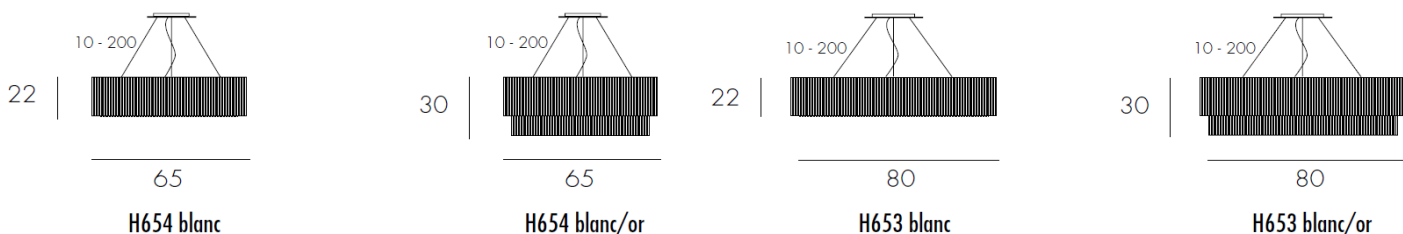

CHARLESTON suspensions circulaires / round pendants

Suspensions en franges blanc ou blanc/or et éclairage LED direct. Alimentation ON/OFF 0-10V.

Câble d'alimentation transparent

Hanging lamps with white or white/gold fringes and LED direct lighting. ON/OFF Power supply, 0-10V compatible. Transparent power cable.

H654 Charleston Ø 65 cm

LED 55 W - 2700°K - 3800 Lm* - Compatible variation 0-10V

H654	Blanc-Blanc / white	1 418,15 €
H654	Blanc-Or / white-gold	1 536,80 €

H653 Charleston Ø 80 cm

LED 70 W - 2700°K - 5000 Lm* - Compatible variation 0-10V

H653	Blanc-Blanc / white	1 602,71 €
H653	Blanc-Or / white-gold	1 789,16 €

Options : Variation / Dimming & Câbles

Variation Triac** H654	36,41 €
Variation Dalí H653 - H654	36,41 €
Variation sans fil Bluetooth H653 - H654	145,08 €
Câbles 5M H653 - H654	25,70 €
Câbles 8M H653 - H654	69,61 €