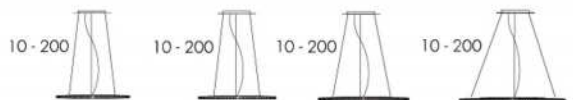

H650.SF Single Flux **935,08 €**

H608 Ø 50 cm

Single Flux LEDs - 28W - 2 700 °K - 2 800 Lm* - Compatible variation 0-10V

H608.SF Single Flux **1 059,38 €**

H597 Ø 60 cm

Single Flux LEDs - 40W - 2 700 °K - 3 750 Lm* - Compatible variation 0-10V

Double Flux LEDs - 50W - 2 700 °K - 5 200 Lm* - Compatible variation 0-10V

H597.SF Single Flux **1 125,29 €**

H597.DF Double Flux **1 219,46 €**

H682 Ø 70 cm

Single Flux LEDs - 36W - 2 700 °K - 4 500 Lm* - Compatible variation 0-10V

Double Flux LEDs - 60W - 2 700 °K - 6 240 Lm* - Compatible variation 0-10V

H682.SF Single Flux **1 290,09 €**

H682.DF Double Flux **1 384,25 €**

H596 Ø 80 cm

Single LEDs - 52W - 2 700 °K - 5 000 Lm* - Compatible variation 0-10V

Double Flux LEDs - 66W - 2 700 °K - 6 900 Lm* - Compatible variation 0-10V

H596.SF Single Flux **1 492,54 €**

H596.DF Double Flux **1 586,71 €**

H606 Ø 106 cm

Single Flux LEDs - 150W - 2 700 °K - 14 000 Lm*

H606.SF Single Flux **2 537,79 €**

H687 Ø 120 cm

Single Flux LEDs - 140W - 2 700 °K - 16 500 Lm*

H687.SF Single Flux **2 773,21 €**

H668 DELTA

Single Flux LEDs - 90W - 2 700 °K - 9 000 Lm* - Compatible variation 0-10V

Double Flux LEDs - 90W - 2 700 °K - 9 500 Lm* - Compatible variation 0-10V

H668.SF Single Flux **2 980,38 €**

H668.DF Double Flux **3 093,38 €**

Options : Variation / Dimming & Câbles

Variation Dali ou Triac** H608 - H597 - H596	36,41 €
Variation Dali H606 - H687	72,79 €
Variation sans fil Bluetooth	
H650 - H608 - H597 - H596 - H606 - H687	145,08 €
Câbles 5M	25,70 €
Câbles 8M	69,61 €
Variation Dali H668	36,41 €