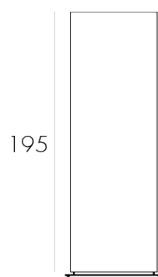

68

H181 H188
LED Blanc