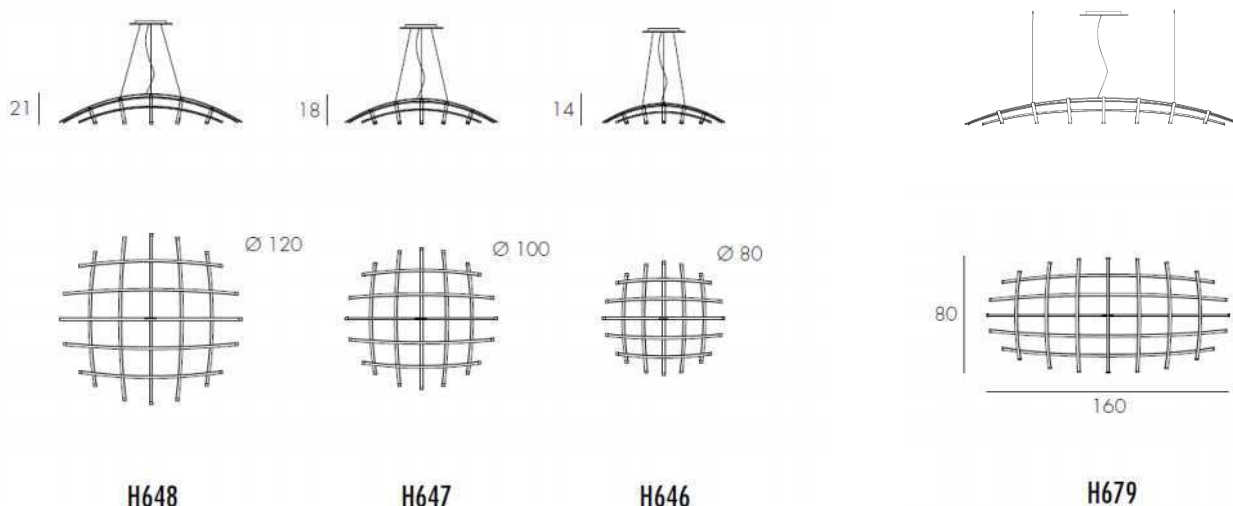

CELESTE suspensions / pendants

Suspensions en aluminium anodisé noir ou or et éclairage LED. Alimentation ON/OFF 0-10V. Câble d'alimentation transparent.
Pendant in black or gold anodised aluminium. Warm white LED lighting (ON/OFF 0-10V dimming). Transparent power cable.

H646 Céleste 80

LED 70 W - 2700°K - 6370 lm* - Compatible variation 0-10V

H646 Noir / black	1 459,59 €
H646 Or / gold	1 605,54 €

H647 Céleste 100

LED 90 W - 2700°K - 8180 lm* - Compatible variation 0-10V

H647 Noir / black	1 727,96 €
H647 Or / gold	1 902,16 €

H648 Céleste 120

LED 110 W - 2700°K - 9800 lm* - Compatible variation 0-10V

H648 Noir / black	2 255,29 €
H648 Or / gold	2 485,06 €

H679 Céleste 160x80

LED 120 W - 2700°K - 10800 lm* - Compatible variation 0-10V

H679 Noir / black	2 255,29 €
H679 Or / gold	2 485,06 €

Options : Variation / Dimming & Câbles

Variation Triac** H646	36,41 €
Variation Dali H646 - H647 - H648 - H679	36,41 €
Variation sans fil Bluetooth H646 - H647 - H648 - H679	145,08 €
Câbles 5M H646 - H647 - H648 - H679	25,70 €
Câbles 8M H646 - H647 - H648 - H679	69,61 €