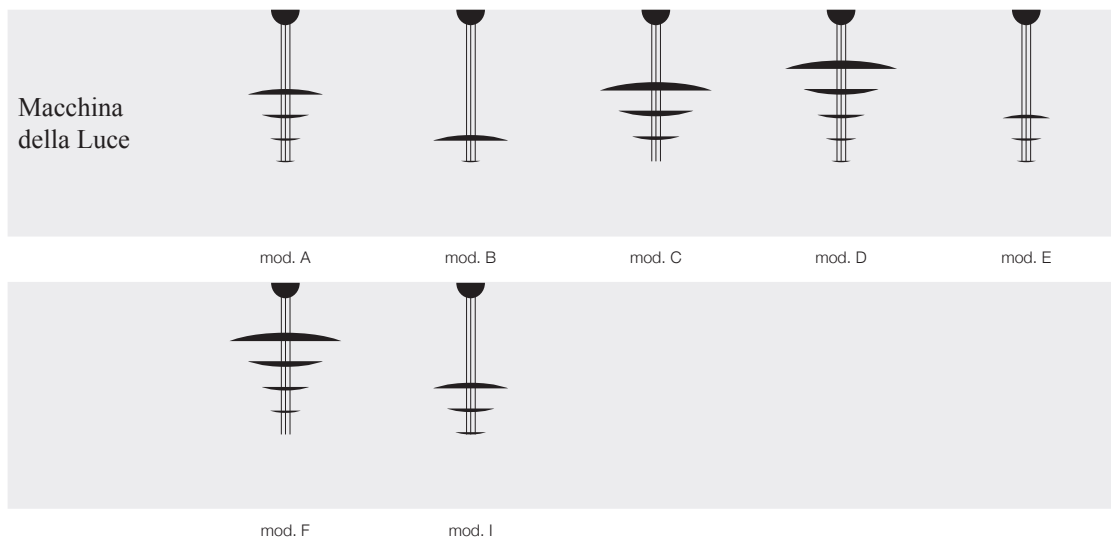

Standard rods height 145 cm to be cut to size; rods 300 cm available on request.

Macchina della Luce mod. A / pendant lamp / 110V or 240V

MALG / discs Ø 80-50-30-18 cm / gold / 7x6W LED board / Triac dimmable	€	2.205,00
MALS / discs Ø 80-50-30-18 cm / silver / 7x6W LED board / Triac dimmable	€	2.205,00
MALC / discs Ø 80-50-30-18 cm / copper / 7x6W LED board / Triac dimmable	€	2.205,00

Macchina della Luce mod. B / pendant lamp / 110V or 240V

MBLG / discs Ø 80-18 cm / gold / 2x6W LED board / Triac dimmable	€	1.465,00
MBLS / discs Ø 80-18 cm / silver / 2x6W LED board / Triac dimmable	€	1.465,00
MBLC / discs Ø 80-18 cm / copper / 2x6W LED board / Triac dimmable	€	1.465,00

Macchina della Luce mod. C / pendant lamp / 110V or 240V

MCLG / discs Ø 120 (flying leaf)-80-50 cm / gold / 7x6W LED board / Triac dimmable	€	2.930,00
MCLS / discs Ø 120 (flying leaf)-80-50 cm / silver / 7x6W LED board / Triac dimmable	€	2.930,00
MCLC / discs Ø 120 (flying leaf)-80-50 cm / copper / 7x6W LED board / Triac dimmable	€	2.930,00

Macchina della Luce mod. D / pendant lamp / 240V (110V version available on request)

MDLG / discs Ø 120 (flying leaf)-80-50-30-18 cm / gold / 10x6W LED board / Triac dimmable	€	3.360,00
MDLS / discs Ø 120 (flying leaf)-80-50-30-18 cm / silver / 10x6W LED board / Triac dimmable	€	3.360,00
MDLC / discs Ø 120 (flying leaf)-80-50-30-18 cm / copper / 10x6W LED board / Triac dimmable	€	3.360,00

Macchina della Luce mod. E / pendant lamp / 110V or 240V

MELG / discs Ø 50-30-18 cm / gold / 4x6W LED board / Triac dimmable	€	1.435,00
MELS / discs Ø 50-30-18 cm / silver / 4x6W LED board / Triac dimmable	€	1.435,00
MELC / discs Ø 50-30-18 cm / copper / 4x6W LED board / Triac dimmable	€	1.435,00

Macchina della Luce mod. F / pendant lamp / 240V (110V version available on request)

MFLG / discs Ø 120 (flying leaf)-80-50-30 cm / gold / 9x6W LED board / Triac dimmable	€	3.210,00
MFLS / discs Ø 120 (flying leaf)-80-50-30 cm / silver / 9x6W LED board / Triac dimmable	€	3.210,00
MFLC / discs Ø 120 (flying leaf)-80-50-30 cm / copper / 9x6W LED board / Triac dimmable	€	3.210,00

Macchina della Luce mod. I / pendant lamp / 110V or 240V

MILG / discs Ø 80-50-30 cm / gold / 5x6W LED board / Triac dimmable	€	1.890,00
MILS / discs Ø 80-50-30 cm / silver / 5x6W LED board / Triac dimmable	€	1.890,00
MILC / discs Ø 80-50-30 cm / copper / 5x6W LED board / Triac dimmable	€	1.890,00

notes