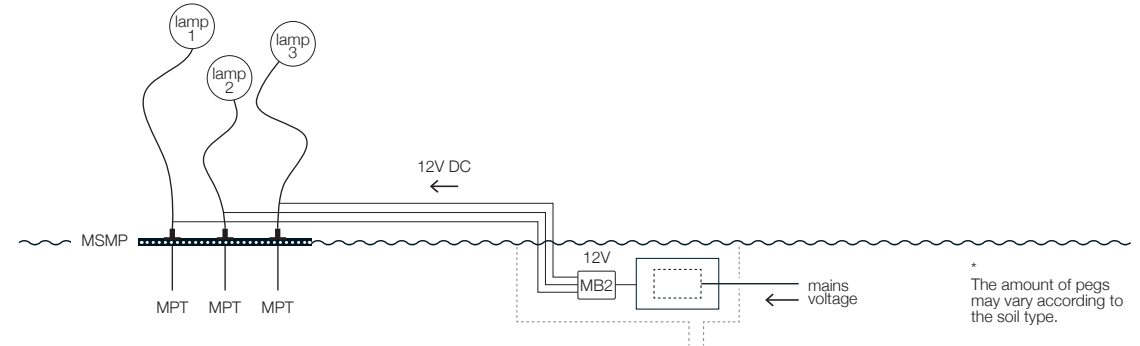

* The amount of pegs may vary according to the soil type.

5	Connection type	For models	Power supply	Access. applied
	QUICK CONNECTORS system	Syphasera/Syphasfera/Syphaduepassi/More	code ED6CR	1x code ED6CR 1x code CRM 5x code CRS 1x code KP2