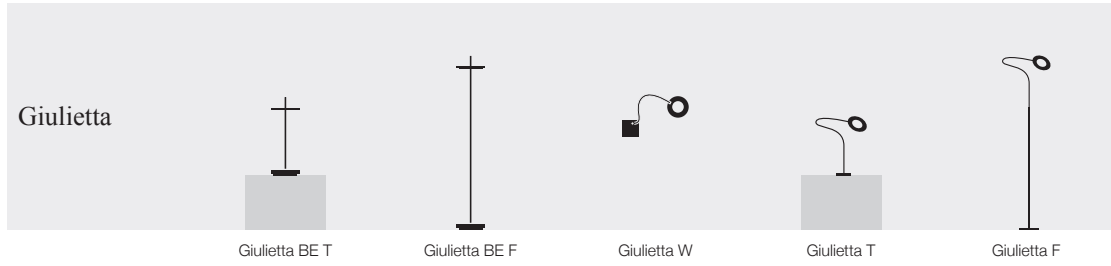

Giulietta BE T / battery table lamp / plug driver 110-240V with EU plug

GBB / black hoop / 1x2,8W LED board / touch dimming	€	635,00
GBBR / vintage brass hoop / 1x2,8W LED board / touch dimming	€	735,00

Giulietta BE F / battery standing lamp / plug driver 110-240V with EU plug

GBFB / black hoop / 1x2,8W LED board / touch dimming	€	785,00
GBFBR / vintage brass hoop / 1x2,8W LED board / touch dimming	€	885,00

Giulietta W / wall lamp / 110V or 240V

GPB / black hoop / 1x2,8W LED board / touch-less dimming	€	440,00
GPNC / nickel hoop / 1x2,8W LED board / touch-less dimming	€	455,00

Giulietta T / USB table lamp / plug driver 110-240V with EU plug

GB / black hoop / 1x2,8W LED board / touch-less dimming	€	450,00
GNC / nickel hoop / 1x2,8W LED board / touch-less dimming	€	465,00

Giulietta F / USB standing lamp / plug driver 110-240V with EU plug

GFB / black hoop / 1x2,8W LED board / touch-less dimming	€	885,00
GFNC / nickel hoop / 1x2,8W LED board / touch-less dimming	€	900,00

notes