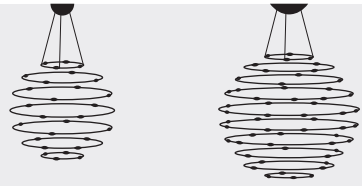

Petits Bijoux

28 Petits Bijoux

56 Petits Bijoux

28 Petits Bijoux / pendant lamp / 110V or 240V

PB28 / untreated brass rings / white base / 28x1W 24V LED / IGBT/Triac dimmable € 5.395,00

56 Petits Bijoux / pendant lamp / 110V or 240V

PB56 / untreated brass rings / white base / 56x1W 24V LED / IGBT/Triac dimmable € 8.500,00

notes

Series of horizontal lines for notes.