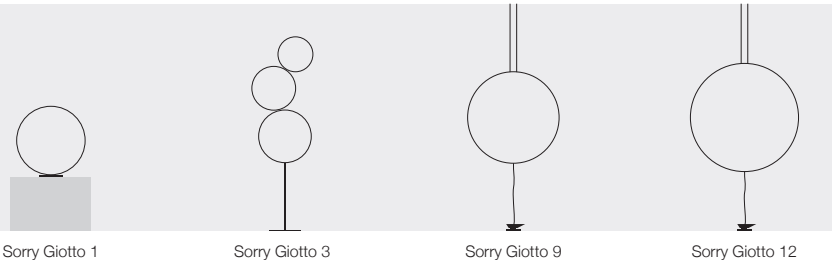

Sorry Giotto

notes

Sorry Giotto 1 / table lamp / 110V or 240V*

SG1 / ring Ø 30 cm blue / 4x1W LED / dimmer included € 785,00

*Available with EU plug only or with interchangeable plugs

Sorry Giotto 3 / standing lamp / standing lamp / 110-240V

SG3 / rings Ø 60-50-40 cm blue / 16x1W LED / dimmer included € 3.030,00

Sorry Giotto 9 / 12 / pendant lamp with floor connection / 110-240V

SG9 / ring Ø 90 cm blue / 12x1W LED / dimmer included € 2.015,00

SG12 / ring Ø 120 cm blue / 15x1W LED / dimmer included € 2.805,00