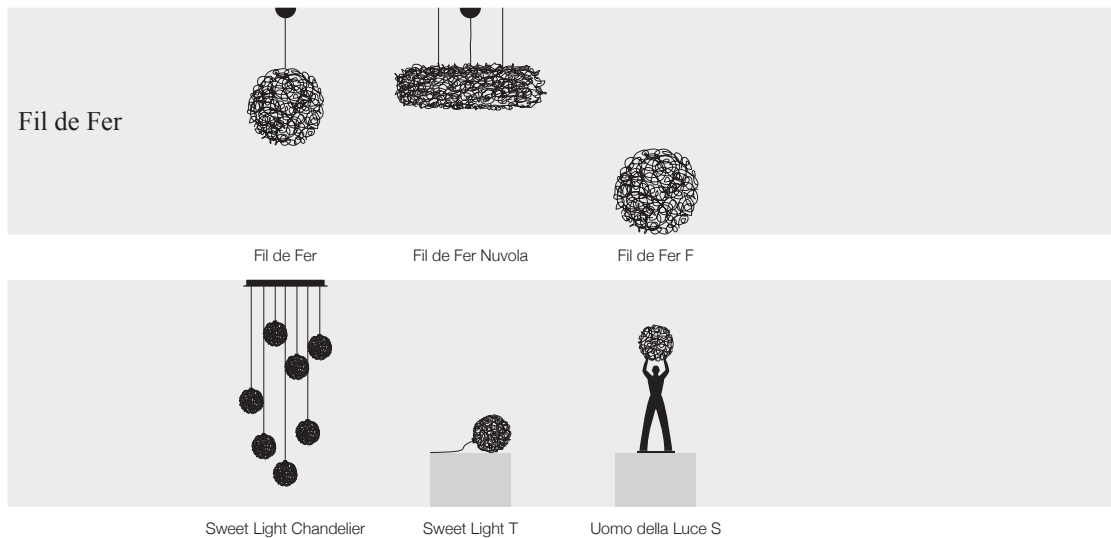

Fil de Fer / pendant lamp / 240V (110V version available on request)

F5SL / Ø 50 cm aluminium / 12xG4 1W 12V DC LED bulb / Triac dimmable	€	1.450,00
F5SLG / Ø 50 cm gold / 12xG4 1W 12V DC LED bulb / Triac dimmable	€	1.690,00
F7SL / Ø 70 cm aluminium / 18xG4 1W 12V DC LED bulb / Triac dimmable	€	1.850,00
F7SLG / Ø 70 cm gold / 18xG4 1W 12V DC LED bulb / Triac dimmable	€	2.210,00
F10SL / Ø 100 cm aluminium / 24xG4 1W 12V DC LED bulb / Triac dimmable	€	2.445,00
F10SLG / Ø 100 cm gold / 24xG4 1W 12V DC LED bulb / Triac dimmable	€	2.975,00

Fil de Fer Nuvola / pendant lamp / 240V (110V version available on request)

FNVAL / mod. A / 120x50x35 cm aluminium / 24xG4 1W 12V DC LED bulb / Triac dimmable	€	2.755,00
FNVEL / mod. E / 200x80x50 cm aluminium / 36xG4 1W 12V DC LED bulb / Triac dimmable	€	4.065,00
FNVFL / mod. F / 240x140x50 cm aluminium / 44xG4 1W 12V DC LED bulb / Triac dimmable	€	5.085,00

Further dimensions and gold finish available.

Fil de Fer F / floor lamp / 110-240V

F3L / Ø 30 cm aluminium / 8xG4 1W 12V DC LED bulb / dimmer included	€	1.080,00
F3LG / Ø 30 cm gold / 8xG4 1W 12V DC LED bulb / dimmer included	€	1.190,00
F5L / Ø 50 cm aluminium / 10xG4 1W 12V DC LED bulb / dimmer included	€	1.450,00
F5LG / Ø 50 cm gold / 10xG4 1W 12V DC LED bulb / dimmer included	€	1.690,00
F7L / Ø 70 cm aluminium / 15xG4 1W 12V DC LED bulb / dimmer included	€	1.850,00
F7LG / Ø 70 cm gold / 15xG4 1W 12V DC LED bulb / dimmer included	€	2.210,00
F10L / Ø 100 cm aluminium / 20xG4 1W 12V DC LED bulb / dimmer included	€	2.445,00
F10LG / Ø 100 cm gold / 20xG4 1W 12V DC LED bulb / dimmer included	€	2.975,00

Sweet Light Chandelier / pendant lamp / 240V (110V version available on request)

SL= Sweet Light Ø 10 cm aluminium with jack

CSL3QL / 3xSL / satin steel base 30x30 cm / 3x1W 12V DC LED bulb / Triac dimmable	€	855,00
CSL5QL / 5xSL / satin steel base 30x30 cm / 5x1W 12V DC LED bulb / Triac dimmable	€	1.425,00
CSL7CL / 7xSL / satin steel base Ø 40 cm / 7x1W 12V DC LED bulb / Triac dimmable	€	1.995,00
CSL7QL / 7xSL / satin steel base 60x60 cm / 7x1W 12V DC LED bulb / Triac dimmable	€	1.995,00
CSL10CL / 10xSL / satin steel base Ø 78 cm / 10x1W 12V DC LED bulb / Triac dimmable	€	2.850,00
CSL15QL / 15xSL / satin steel base 60x60 cm / 15x1W 12V DC LED bulb / Triac dimmable	€	4.275,00
CSL20CL / 20xSL / satin steel base Ø 78 cm / 20x1W 12V DC LED bulb / Triac dimmable	€	5.700,00
CSL35CL / 35xSL / satin steel base Ø 78 cm / 35x1W 12V DC LED bulb / Triac dimmable	€	9.975,00

Sweet Light T / table lamp / 110-240V

SLL / Ø 10 cm aluminium / 1xG4 1W 12V DC LED bulb / touch-dimming	€	275,00
SLLBR / Ø 10 cm brass / 1xG4 1W 12V DC LED bulb / touch-dimming	€	280,00
SLLS / Ø 10 cm silver / 1xG4 1W 12V DC LED bulb / touch-dimming	€	320,00

Uomo della Luce S / table lamp / 110-240V

USL / waxed rough iron structure / sphere Ø 10 cm aluminium / 1xG4 1W 12V DC LED bulb / dimmer incl.	€	705,00