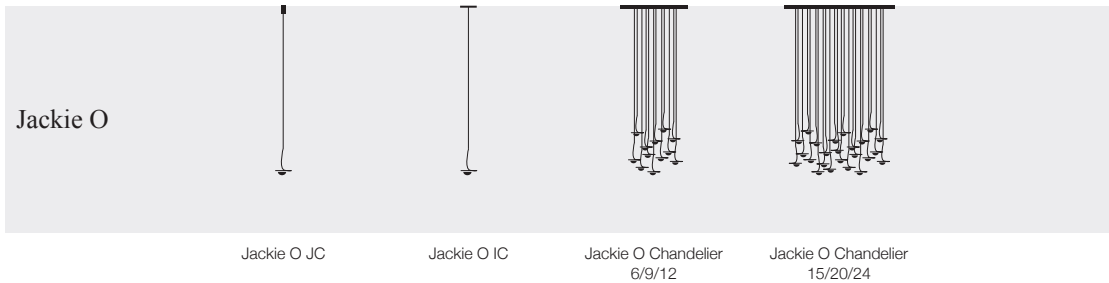

notes

Jackie O JC / pendant lamp / nickel jack connection

JOJCLVO / 120 cm / nickel / 1x1W 24V LED / driver not included (see page 56)	€	220,00

Jackie O IC / pendant/recessed lamp / nickel plate with tensioner

JOICLVO / 175 cm / nickel / nickel plate / 1x1W 24V LED / driver not included (see page 56)	€	210,00

Jackie O Chandelier 6 / 9 / 12 / pendant lamp / 110V or 240V

JO6QLVO / satin steel base 30x30 cm / nickel / 6x1W 24V LED with jack / IGBT/Triac dimmable	€	1.835,00
JO9QLVO / satin steel base 30x30 cm / nickel / 9x1W 24V LED with jack / IGBT/Triac dimmable	€	2.505,00
JO12QLVO / satin steel base 30x30 cm / nickel / 12x1W 24V LED with jack / IGBT/Triac dimmable	€	3.080,00

Jackie O Chandelier 15 / 20 / 24 / pendant lamp / 110V or 240V

JO15QLVO / satin steel base 60x60 cm / nickel / 15x1W 24V LED with jack / IGBT/Triac dimmable	€	3.775,00
JO15RLVO / satin steel base 150x30 cm / nickel / 15x1W 24V LED with jack / IGBT/Triac dimmable	€	3.775,00
JO20QLVO / satin steel base 60x60 cm / nickel / 20x1W 24V LED with jack / IGBT/Triac dimmable	€	4.775,00
JO20RLVO / satin steel base 150x30 cm / nickel / 20x1W 24V LED with jack / IGBT/Triac dimmable	€	4.775,00
JO24QLVO / satin steel base 60x60 cm / nickel / 24x1W 24V LED with jack / IGBT/Triac dimmable	€	5.525,00
JO24RLVO / satin steel base 150x30 cm / nickel / 24x1W 24V LED with jack / IGBT/Triac dimmable	€	5.525,00