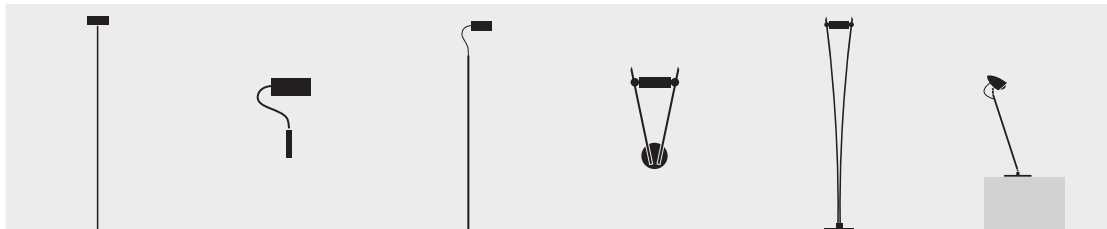

U. F Up   U. W Flex   U. F Flex   Vi. W   Vi. F   CicloItalia T