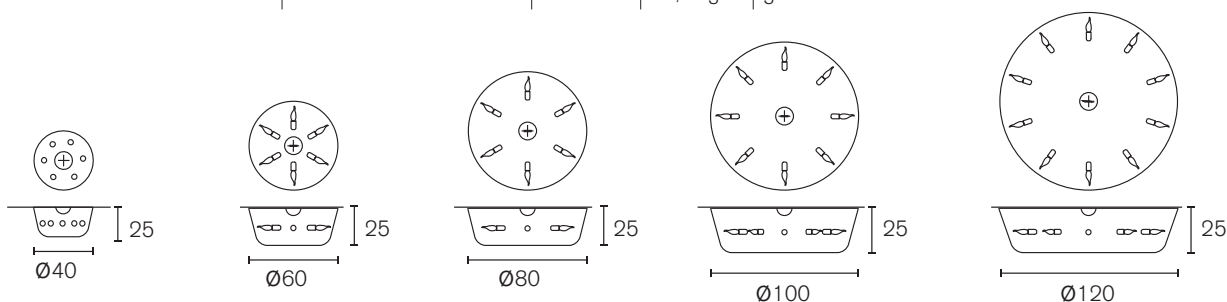

Ceiling Lamp Round

Art.nr.	Dimensions	Light bulb	Weight	Finish	Price
HP40NH	Ø40xH.25 cm	6x G9	3,0 kg	nickel finish	€ 3.400
HP40GSFH	Ø40xH.25 cm	6x G9	3,0 kg	gold satin finish	€ 3.050
HP60W	Ø60xH.25 cm	6x E14	6,0 kg	white finish	€ 3.050
HP60N	Ø60xH.25 cm	6x E14	6,0 kg	nickel finish	€ 3.950
HP60GSF	Ø60xH.25 cm	6x E14	6,0 kg	gold satin finish	€ 3.350
HP80W	Ø80xH.25 cm	6x E14	10,0 kg	white finish	€ 3.250
HP80N	Ø80xH.25 cm	6x E14	10,0 kg	nickel finish	€ 4.450
HP80GSF	Ø80xH.25 cm	6x E14	10,0 kg	gold satin finish	€ 3.550
HP100W	Ø100xH.25 cm	8x E14	16,0 kg	white finish	€ 3.450
HP100N	Ø100xH.25 cm	8x E14	16,0 kg	nickel finish	€ 4.700
HP100GSF	Ø100xH.25 cm	8x E14	16,0 kg	gold satin finish	€ 3.800
HP120W	Ø120xH.25 cm	10x E14	24,0 kg	white finish	€ 4.350
HP120N	Ø120xH.25 cm	10x E14	24,0 kg	nickel finish	€ 7.050
HP120GSF	Ø120xH.25 cm	10x E14	24,0 kg	gold satin finish	€ 4.800

Ceiling Chandelier

Art.nr.	Dimensions	Light bulb	Weight	Finish	Price
HPH40W	Ø40xH.40 cm	6x E14	5,0 kg	white finish	€ 3.400
HPH40N	Ø40xH.40 cm	6x E14	5,0 kg	nickel finish	€ 4.950
HPH40GSF	Ø40xH.40 cm	6x E14	5,0 kg	gold satin finish	€ 3.750
HPH60W	Ø60xH.60 cm	10x E14	8,0 kg	white finish	€ 3.850
HPH60N	Ø60xH.60 cm	10x E14	8,0 kg	nickel finish	€ 5.850
HPH60GSF	Ø60xH.60 cm	10x E14	8,0 kg	gold satin finish	€ 4.250
HPH80W	Ø80xH.80 cm	12x E14	11,0 kg	white finish	€ 4.450
HPH80N	Ø80xH.80 cm	12x E14	11,0 kg	nickel finish	€ 8.850
HPH80GSF	Ø80xH.80 cm	12x E14	11,0 kg	gold satin finish	€ 4.900
HPH100W	Ø100xH.80 cm	14x E14	15,0 kg	white finish	€ 5.000
HPH100N	Ø100xH.80 cm	14x E14	15,0 kg	nickel finish	€ 10.550
HPH100GSF	Ø100xH.80 cm	14x E14	15,0 kg	gold satin finish	€ 5.500
HPH120W	Ø120xH.80 cm	14x E14	17,0 kg	white finish	€ 6.700
HPH120N	Ø120xH.80 cm	14x E14	17,0 kg	nickel finish	€ 14.700
HPH120GSF	Ø120xH.80 cm	14x E14	17,0 kg	gold satin finish	€ 7.350