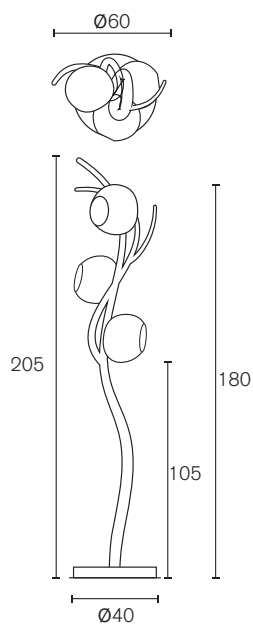

Floor lamp

Art.nr.	Dimensions	Light bulb	Weight	Finish	Price
ERSAF200BLM-GLIRI	Ø40xH.205 cm	3x E27	24,0 kg	black matt finish, glass sphere iridescent	€ 5.950
ERSAF200N-GLIRI	Ø40xH.205 cm	3x E27	24,0 kg	nickel finish, glass sphere iridescent	€ 8.000
ERSAF200BR-GLIRI	Ø40xH.205 cm	3x E27	24,0 kg	brass finish, glass sphere iridescent	€ 9.600
ERSAF200BRBUR-GLIRI	Ø40xH.205 cm	3x E27	24,0 kg	brass burnished finish, glass sphere iridescent	€ 7.400
ERSAF200NAW-GLIRI	Ø40xH.205 cm	3x E27	24,0 kg	nickel aged warm finish, glass sphere iridescent	€ 9.600
ERSAF200GSF-GLIRI	Ø40xH.205 cm	3x E27	24,0 kg	gold satin finish, glass sphere iridescent	€ 6.550