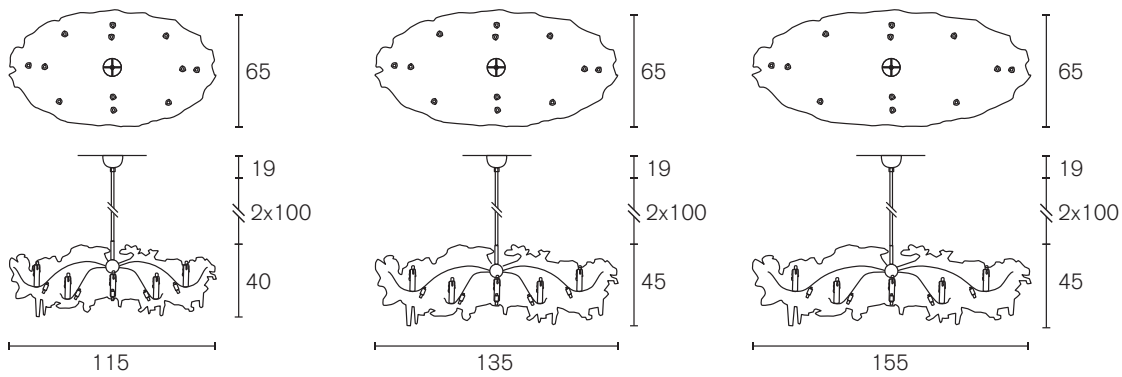

Collection Flower Power

FPHO155W

Flower Power Chandelier Oval (L.155xW.65xH.45 cm, white finish, 12 x G9, 40,0 kg)

Chandelier Oval

Art.nr.	Dimensions	Light bulb	Weight	Finish	Price
FPHO115BL	L.115xW.65xH.40 cm	12x G9	28,0 kg	black finish	€ 6.000
FPHO115W	L.115xW.65xH.40 cm	12x G9	28,0 kg	white finish	€ 6.000
FPHO115N	L.115xW.65xH.40 cm	12x G9	28,0 kg	nickel finish	€ 9.050
FPHO115GSF	L.115xW.65xH.40 cm	12x G9	28,0 kg	gold satin finish	€ 7.200
FPHO135BL	L.135xW.65xH.45 cm	12x G9	35,0 kg	black finish	€ 6.750
FPHO135W	L.135xW.65xH.45 cm	12x G9	35,0 kg	white finish	€ 6.750
FPHO135N	L.135xW.65xH.45 cm	12x G9	35,0 kg	nickel finish	€ 10.300
FPHO135GSF	L.135xW.65xH.45 cm	12x G9	35,0 kg	gold satin finish	€ 8.100
FPHO155BL	L.155xW.65xH.45 cm	12x G9	40,0 kg	black finish	€ 7.500
FPHO155W	L.155xW.65xH.45 cm	12x G9	40,0 kg	white finish	€ 7.500
FPHO155N	L.155xW.65xH.45 cm	12x G9	40,0 kg	nickel finish	€ 11.050
FPHO155GSF	L.155xW.65xH.45 cm	12x G9	40,0 kg	gold satin finish	€ 8.950