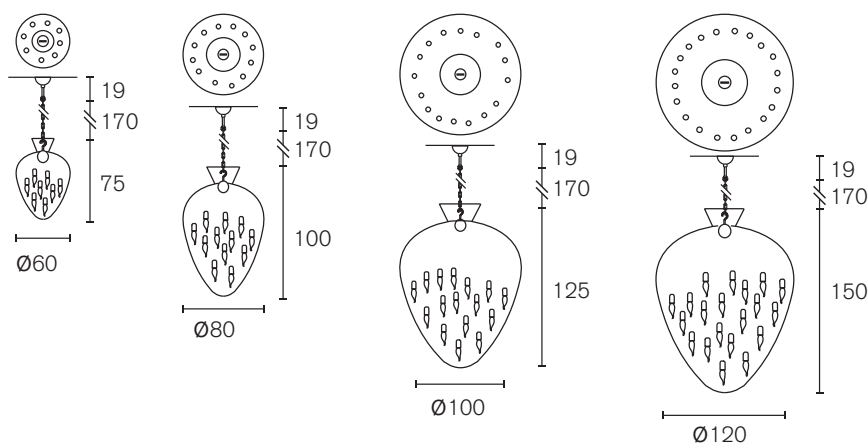

Collection Hollywood Glass

HCCGL80N

Hollywood Chandelier Conical Glass (Ø80xH.100 cm, nickel finish, 12x E14, 38 kg)

Any size as customised object possible

Chandelier Conical Glass

Art.nr.	Dimensions	Light bulb	Weight	Finish	Price
HCCGL60BL	Ø60xH.75 cm	8x E14	23,0 kg	black finish	€ 6.900
HCCGL60N	Ø60xH.75 cm	8x E14	23,0 kg	nickel finish	€ 7.800
HCCGL60GSF	Ø60xH.75 cm	8x E14	23,0 kg	gold satin finish	€ 7.050
HCCGL80BL	Ø80xH.100 cm	12x E14	38,0 kg	black finish	€ 8.800
HCCGL80N	Ø80xH.100 cm	12x E14	38,0 kg	nickel finish	€ 10.200
HCCGL80GSF	Ø80xH.100 cm	12x E14	38,0 kg	gold satin finish	€ 9.180
HCCGL100BL	Ø100xH.125 cm	16x E14	51,0 kg	black finish	€ 10.850
HCCGL100N	Ø100xH.125 cm	16x E14	51,0 kg	nickel finish	€ 12.150
HCCGL100GSF	Ø100xH.125 cm	16x E14	51,0 kg	gold satin finish	€ 10.950
HCCGL120BL	Ø120xH.150 cm	20x E14	72,0 kg	black finish	€ 14.450
HCCGL120N	Ø120xH.150 cm	20x E14	72,0 kg	nickel finish	€ 16.250
HCCGL120GSF	Ø120xH.150 cm	20x E14	72,0 kg	gold satin finish	€ 14.600