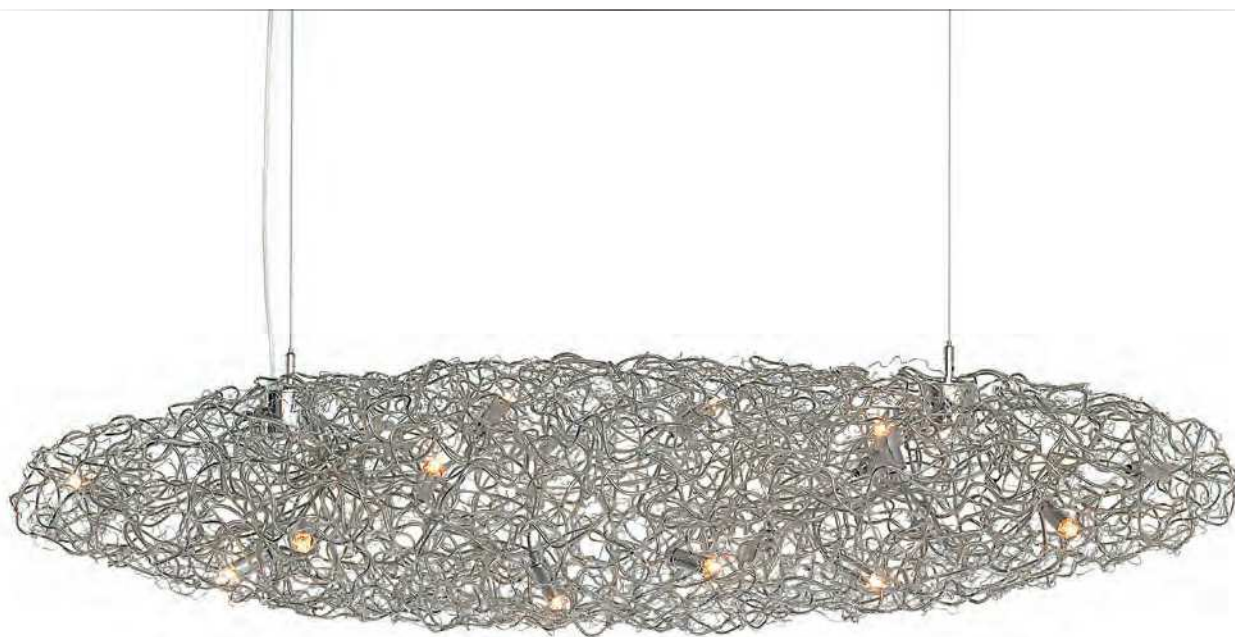

Collection Crystal Waters

CWS130NH

Crystal Waters Hanging Lamp Cigar (L.130xW.50xH.30 cm, nickel finish, 16x G9, 8,0 kg)