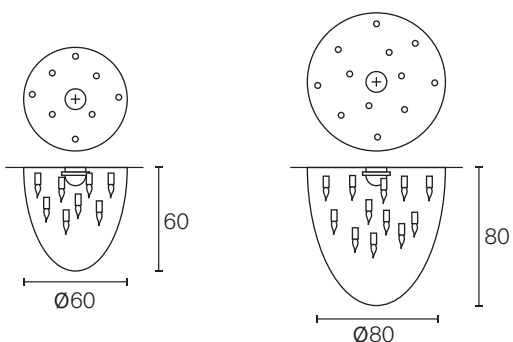

Ceiling Chandelier Glass High

Art.nr.	Dimensions	Light bulb	Weight	Finish	Price
HPGLH60N	Ø60xH.60 cm	8x E14	23,0 kg	nickel finish	€ 6.950
HPGLH60GSF	Ø60xH.60 cm	8x E14	23,0 kg	gold satin finish	€ 6.250
HPGLH80N	Ø80xH.80 cm	12x E14	34,0 kg	nickel finish	€ 7.550
HPGLH80GSF	Ø80xH.80 cm	12x E14	34,0 kg	gold satin finish	€ 6.800