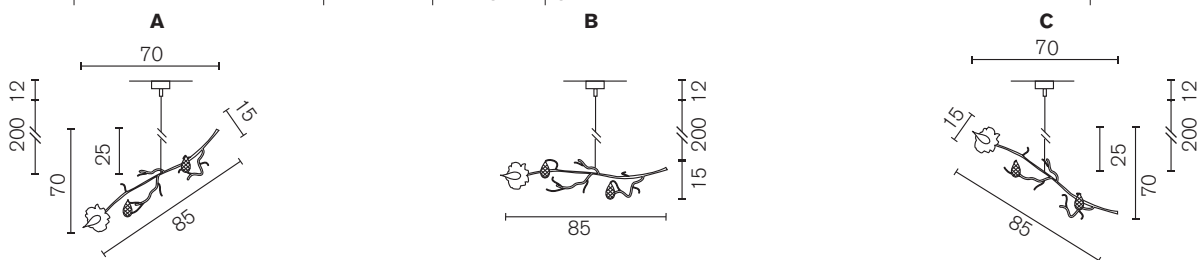

Single Light Rose

Art.nr.	Dimensions	Light bulb	Weight	Finish	Price
VER SRL80N	L.85xW.15xH.15 cm	1x E14	1,0 kg	nickel finish	€ 1.400
VER SRL80GSF	L.85xW.15xH.15 cm	1x E14	1,0 kg	gold satin finish	€ 1.300

Hanging Lamp

Art.nr.	Dimensions	Light bulb	Weight	Finish	Price
VERHL120N	L.120xW.40xH.40 cm	8x E14	5,0 kg	nickel finish	€ 5.000
VERHL120GSF	L.120xW.40xH.40 cm	8x E14	5,0 kg	gold satin finish	€ 4.500
VERHL140N	L.140xW.40xH.40 cm	8x E14	8,5 kg	nickel finish	€ 5.650
VERHL140GSF	L.140xW.40xH.40 cm	8x E14	8,5 kg	gold satin finish	€ 5.100
VERHL160N	L.160xW.40xH.40 cm	10x E14	11,0 kg	nickel finish	€ 5.850
VERHL160GSF	L.160xW.40xH.40 cm	10x E14	11,0 kg	gold satin finish	€ 5.300