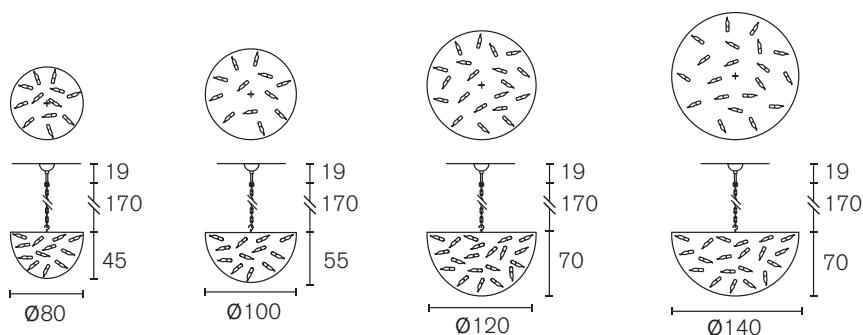

Chandelier Round

Art.nr.	Dimensions	Light bulb	Weight	Finish	Price
DC80BLM	Ø80xH.45 cm	10x E14	21,0 kg	black matt finish	€ 7.600
DC80N	Ø80xH.45 cm	10x E14	21,0 kg	nickel finish	€ 8.450
DC80GSF	Ø80xH.45 cm	10x E14	21,0 kg	gold satin finish	€ 7.600
DC100BLM	Ø100xH.55 cm	12x E14	27,0 kg	black matt finish	€ 8.350
DC100N	Ø100xH.55 cm	12x E14	27,0 kg	nickel finish	€ 9.300
DC100GSF	Ø100xH.55 cm	12x E14	27,0 kg	gold satin finish	€ 8.350
DC120BLM	Ø120xH.70 cm	16x E14	35,0 kg	black matt finish	€ 9.850
DC120N	Ø120xH.70 cm	16x E14	35,0 kg	nickel finish	€ 10.900
DC120GSF	Ø120xH.70 cm	16x E14	35,0 kg	gold satin finish	€ 9.850
DC140BLM	Ø140xH.70 cm	20x E14	67,0 kg	black matt finish	€ 10.800
DC140N	Ø140xH.70 cm	20x E14	67,0 kg	nickel finish	€ 12.000
DC140GSF	Ø140xH.70 cm	20x E14	67,0 kg	gold satin finish	€ 10.800

Ceiling Lamp Round

Art.nr.	Dimensions	Light bulb	Weight	Finish	Price
DP60BLM	Ø60xH.30 cm	5x E14	11,0 kg	black matt finish	€ 3.600
DP60N	Ø60xH.30 cm	5x E14	11,0 kg	nickel finish	€ 4.000
DP60GSF	Ø60xH.30 cm	5x E14	11,0 kg	gold satin finish	€ 3.600
DP80BLM	Ø80xH.35 cm	6x E14	17,0 kg	black matt finish	€ 4.150
DP80N	Ø80xH.35 cm	6x E14	17,0 kg	nickel finish	€ 4.600
DP80GSF	Ø80xH.35 cm	6x E14	17,0 kg	gold satin finish	€ 4.150
DP100BLM	Ø100xH.40 cm	8x E14	26,0 kg	black matt finish	€ 5.100
DP100N	Ø100xH.40 cm	8x E14	26,0 kg	nickel finish	€ 5.650
DP100GSF	Ø100xH.40 cm	8x E14	26,0 kg	gold satin finish	€ 5.100
DP120BLM	Ø120xH.40 cm	10x E14	40,0 kg	black matt finish	€ 6.050
DP120N	Ø120xH.40 cm	10x E14	40,0 kg	nickel finish	€ 6.750
DP120GSF	Ø120xH.40 cm	10x E14	40,0 kg	gold satin finish	€ 6.050