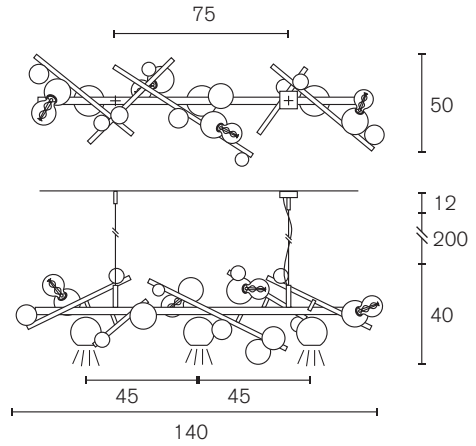

Standard the Galaxy will be delivered with the globes in the same finish of the lamp. The globes can be delivered in various finishes on request. All chandeliers are supplied with 2 meter steel cable, 2 meter electrical cable and a ceiling shade. The beam angle for our GU10 spotlights is 60°.

Specifications and prices are subject to change without prior notice. Prices are exclusive of VAT.

Art.nr.	Dimensions	Light bulb	Weight	Finish	Price
GALDL45BLM	L.35xW.45xH.35 cm	1x E27	5,0 kg	1x GU10 spot downlight, black matt finish	€ 2.200
GALDL45BR	L.35xW.45xH.35 cm	1x E27	5,0 kg	1x GU10 spot downlight, brass finish	€ 3.100
GALDL45BRBUR	L.35xW.45xH.35 cm	1x E27	5,0 kg	1x GU10 spot downlight, brass burnished finish	€ 2.700
GALDL45NAW	L.35xW.45xH.35 cm	1x E27	5,0 kg	1x GU10 spot downlight, nickel aged warm finish	€ 3.100
GALDL45GSF	L.35xW.45xH.35 cm	1x E27	5,0 kg	1x GU10 spot downlight, gold satin finish	€ 2.400

Standard the Galaxy will be delivered with the globes in the same finish of the lamp. The globes can be delivered in various finishes on request. All elements are supplied with 2 meter steel cable, 2 meter electrical cable and a ceiling shade. The beam angle for our GU10 spotlights is 60°. All hanging lamps long are supplied with 2 meter steel cable, 2 meter electrical cable and a ceiling shade.

Specifications and prices are subject to change without prior notice. Prices are exclusive of VAT.

Pricelist Europe 2022 - Update 1 valid from September 2022

Standard the Galaxy will be delivered with the globes in the same finish of the lamp. The globes can be delivered in various finishes on request. All hanging lamps long are supplied with 2 meter steel cable, 2 meter electrical cable and a ceiling shade. The beam angle for our GU10 spotlights is 60°.