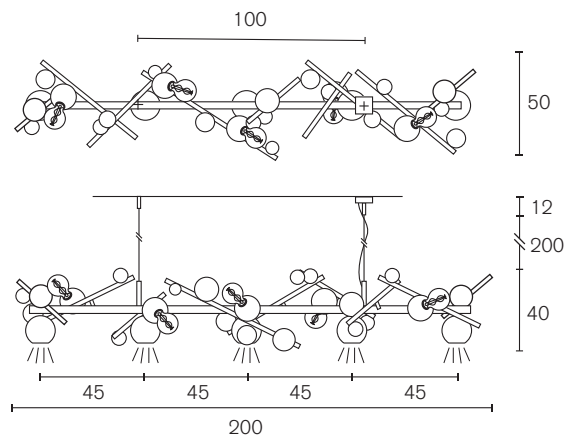

Standard the Galaxy will be delivered with the globes in the same finish of the lamp. The globes can be delivered in various finishes on request. All chandeliers are supplied with 2 meter steel cable, 2 meter electrical cable and a ceiling shade. The beam angle for our GU10 spotlights is 60°.

Specifications and prices are subject to change without prior notice. Prices are exclusive of VAT.

Art.nr.	Dimensions	Light bulb	Weight	Finish	Price
GALDL45BLM	L.35xW.45xH.35 cm	1x E27	5,0 kg	1x GU10 spot downlight, black matt finish	€ 2.200
GALDL45BR	L.35xW.45xH.35 cm	1x E27	5,0 kg	1x GU10 spot downlight, brass finish	€ 3.100
GALDL45BRBUR	L.35xW.45xH.35 cm	1x E27	5,0 kg	1x GU10 spot downlight, brass burnished finish	€ 2.700
GALDL45NAW	L.35xW.45xH.35 cm	1x E27	5,0 kg	1x GU10 spot downlight, nickel aged warm finish	€ 3.100
GALDL45GSF	L.35xW.45xH.35 cm	1x E27	5,0 kg	1x GU10 spot downlight, gold satin finish	€ 2.400

Standard the Galaxy will be delivered with the globes in the same finish of the lamp. The globes can be delivered in various finishes on request. All elements are supplied with 2 meter steel cable, 2 meter electrical cable and a ceiling shade. The beam angle for our GU10 spotlights is 60°. All hanging lamps long are supplied with 2 meter steel cable, 2 meter electrical cable and a ceiling shade.

Specifications and prices are subject to change without prior notice. Prices are exclusive of VAT.

Pricelist Europe 2022 - Update 1 valid from September 2022

Standard the Galaxy will be delivered with the globes in the same finish of the lamp. The globes can be delivered in various finishes on request. All hanging lamps long are supplied with 2 meter steel cable, 2 meter electrical cable and a ceiling shade. The beam angle for our GU10 spotlights is 60°.