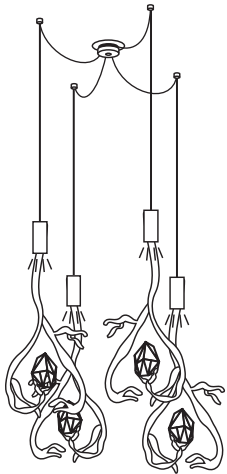

The beam angle for our GU10 spotlights is 60°.

Specifications and prices are subject to change without prior notice. Prices are exclusive of VAT.

Options

Due to the scarcity of precious stones and minerals, we need to check availability before an order can be confirmed.
All precious stones differ from each other in size and shape.

Suspension options

Central Pot

Satellite

Disc

Ceiling Cover in line

All elements and art elements are supplied with 3 meter electrical cable and a ceiling shade.
The beam angle for our GU10 spotlights is 60°.