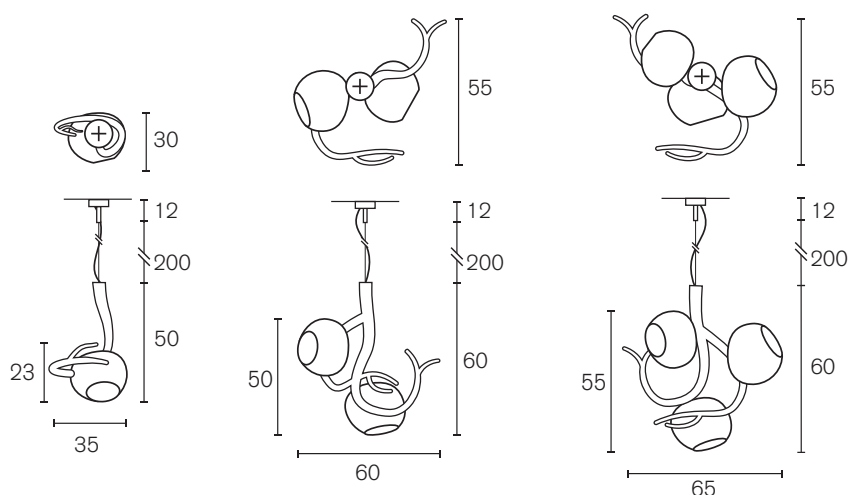

Art.nr.	Dimensions	Light bulb	Weight	Finish	Price
ERSA1BLM-GLIRI	L.35xH.50x D.30 cm	1x E27	6,0 kg	black matt finish, glass sphere iridescent	€ 2.600
ERSA1N-GLIRI	L.35xH.50x D.30 cm	1x E27	6,0 kg	nickel finish, glass sphere iridescent	€ 3.000
ERSA1BR-GLIRI	L.35xH.50x D.30 cm	1x E27	6,0 kg	brass finish, glass sphere iridescent	€ 3.600
ERSA1BRBUR-GLIRI	L.35xH.50x D.30 cm	1x E27	6,0 kg	brass burnished finish, glass sphere iridescent	€ 2.900
ERSA1NAW-GLIRI	L.35xH.50x D.30 cm	1x E27	6,0 kg	nickel aged warm finish, glass sphere iridescent	€ 3.600
ERSA1GSF-GLIRI	L.35xH.50x D.30 cm	1x E27	6,0 kg	gold satin finish, glass sphere iridescent	€ 2.850
ERSA2BLM-GLIRI	L.60xH.60x D.55 cm	2x E27	8,0 kg	black matt finish, glass sphere iridescent	€ 3.400
ERSA2N-GLIRI	L.60xH.60x D.55 cm	2x E27	8,0 kg	nickel finish, glass sphere iridescent	€ 4.700
ERSA2BR-GLIRI	L.60xH.60x D.55 cm	2x E27	8,0 kg	brass finish, glass sphere iridescent	€ 5.650
ERSA2BRBUR-GLIRI	L.60xH.60x D.55 cm	2x E27	8,0 kg	brass burnished finish, glass sphere iridescent	€ 4.350
ERSA2NAW-GLIRI	L.60xH.60x D.55 cm	2x E27	8,0 kg	nickel aged warm finish, glass sphere iridescent	€ 5.650
ERSA2GSF-GLIRI	L.60xH.60x D.55 cm	2x E27	8,0 kg	gold satin finish, glass sphere iridescent	€ 3.750
ERSA3BLM-GLIRI	L.65xH.60x D.55 cm	3x E27	10,0 kg	black matt finish, glass sphere iridescent	€ 4.050
ERSA3N-GLIRI	L.65xH.60x D.55 cm	3x E27	10,0 kg	nickel finish, glass sphere iridescent	€ 5.350
ERSA3BR-GLIRI	L.65xH.60x D.55 cm	3x E27	10,0 kg	brass finish, glass sphere iridescent	€ 6.400
ERSA3BRBUR-GLIRI	L.65xH.60x D.55 cm	3x E27	10,0 kg	brass burnished finish, glass sphere iridescent	€ 4.950
ERSA3NAW-GLIRI	L.65xH.60x D.55 cm	3x E27	10,0 kg	nickel aged warm finish, glass sphere iridescent	€ 6.400
ERSA3GSF-GLIRI	L.65xH.60x D.55 cm	3x E27	10,0 kg	gold satin finish, glass sphere iridescent	€ 4.450

Standard the ERSA will be delivered with iridescent glass spheres. Other options are bronze translucent or clear glass spheres.
All elements are supplied with 2 meter steel cable, 2 meter electrical cable and a ceiling shade.

Specifications and prices are subject to change without prior notice. Prices are exclusive of VAT.