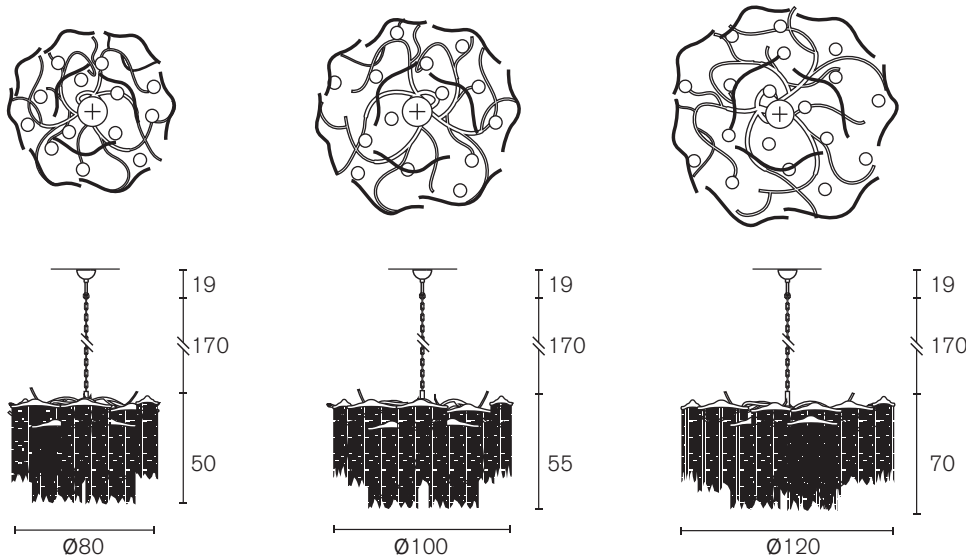

Chandelier Round

Art.nr.	Dimensions	Light bulb	Weight	Finish	Price
ARC80BLM	Ø80xH.50 cm	12x E14	30,0 kg	black matt finish	€ 8.450
ARC80N	Ø80xH.50 cm	12x E14	30,0 kg	nickel finish	€ 10.550
ARC80GSF	Ø80xH.50 cm	12x E14	30,0 kg	gold satin finish	€ 9.500
ARC100BLM	Ø100xH.55 cm	14x E14	40,0 kg	black matt finish	€ 10.850
ARC100N	Ø100xH.55 cm	14x E14	40,0 kg	nickel finish	€ 13.550
ARC100GSF	Ø100xH.55 cm	14x E14	40,0 kg	gold satin finish	€ 12.200
ARC120BLM	Ø120xH.70 cm	16x E14	60,0 kg	black matt finish	€ 14.400
ARC120N	Ø120xH.70 cm	16x E14	60,0 kg	nickel finish	€ 18.000
ARC120GSF	Ø120xH.70 cm	16x E14	60,0 kg	gold satin finish	€ 16.200

Ceiling Lamp Round

Art.nr.	Dimensions	Light bulb	Weight	Finish	Price
ARP60BLM	Ø60xH.45 cm	6x E14	25,0 kg	black matt finish	€ 6.250
ARP60N	Ø60xH.45 cm	6x E14	25,0 kg	nickel finish	€ 7.800
ARP60GSF	Ø60xH.45 cm	6x E14	25,0 kg	gold satin finish	€ 7.050
ARP80BLM	Ø80xH.45 cm	8x E14	30,0 kg	black matt finish	€ 6.900
ARP80N	Ø80xH.45 cm	8x E14	30,0 kg	nickel finish	€ 8.600
ARP80GSF	Ø80xH.45 cm	8x E14	30,0 kg	gold satin finish	€ 7.750