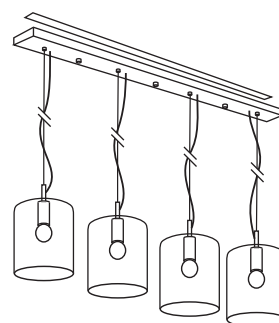

Due to our manual production method, shape and structure in Hollywood Chandeliers may vary. Lights that will be combined in the same space should therefore be ordered at the same time. All hanging lamps are supplied with 2 meter steel cable, 2 meter electrical cable and a ceiling shade.

All chandeliers are supplied with 1,7 meter chain, 2 meter electrical cable and a ceiling shade.

Specifications and prices are subject to change without prior notice. Prices are exclusive of VAT.