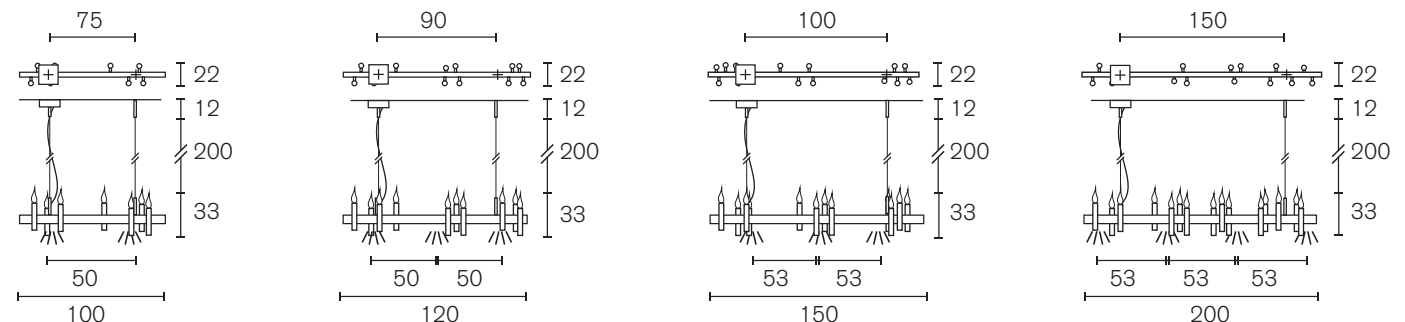

Collection Shiro

SHSH150BRBUR

Shiro Suspension Horizontal (L.150xW.22xH.33 cm, brass burnished finish, 3xGU10 spot downlight, 14 x E14, 15 kg)

Suspension Ring

Art.nr.	Dimensions	Light bulb	Weight	Finish	Price
SHSR100BLM	Ø115xH.33 cm	18x E14	23,0 kg	black matt finish	€ 8.400
SHSR100BRBUR	Ø115xH.33 cm	18x E14	23,0 kg	brass burnished finish	€ 8.400
SHSR120BLM	Ø135xH.33 cm	20x E14	30,0 kg	black matt finish	€ 10.100
SHSR120BRBUR	Ø135xH.33 cm	20x E14	30,0 kg	brass burnished finish	€ 10.100
SHSR140BLM	Ø155xH.33 cm	22x E14	35,0 kg	black matt finish	€ 11.250
SHSR140BRBUR	Ø155xH.33 cm	22x E14	35,0 kg	brass burnished finish	€ 11.250
SHSR160BLM	Ø175xH.33 cm	24x E14	40,0 kg	black matt finish	€ 12.100
SHSR160BRBUR	Ø175xH.33 cm	24x E14	40,0 kg	brass burnished finish	€ 12.100
SHSR180BLM	Ø195xH.33 cm	26x E14	50,0 kg	black matt finish	€ 13.000
SHSR180BRBUR	Ø195xH.33 cm	26x E14	50,0 kg	brass burnished finish	€ 13.000
SHSR200BLM	Ø215xH.33 cm	28x E14	70,0 kg	black matt finish	€ 15.000
SHSR200BRBUR	Ø215xH.33 cm	28x E14	70,0 kg	brass burnished finish	€ 15.000

Suspension Horizontal

Art.nr.	Dimensions	Light bulb	Weight	Finish	Price
SHTH100BLM	L.100xW.22xH.33 cm	8x E14	11,0 kg	2x GU10 spot downlight, black matt finish	€ 5.300
SHTH100BRBUR	L.100xW.22xH.33 cm	8x E14	11,0 kg	2x GU10 spot downlight, brass burnished finish	€ 5.300
SHTH120BLM	L.120xW.22xH.33 cm	12x E14	13,0 kg	3x GU10 spot downlight, black matt finish	€ 5.350
SHTH120BRBUR	L.120xW.22xH.33 cm	12x E14	13,0 kg	3x GU10 spot downlight, brass burnished finish	€ 5.350
SHTH150BLM	L.150xW.22xH.33 cm	14x E14	15,0 kg	3x GU10 spot downlight, black matt finish	€ 5.750
SHTH150BRBUR	L.150xW.22xH.33 cm	14x E14	15,0 kg	3x GU10 spot downlight, brass burnished finish	€ 5.750
SHTH200BLM	L.200xW.22xH.33 cm	16x E14	20,0 kg	4x GU10 spot downlight, black matt finish	€ 6.700
SHTH200BRBUR	L.200xW.22xH.33 cm	16x E14	20,0 kg	4x GU10 spot downlight, brass burnished finish	€ 6.700