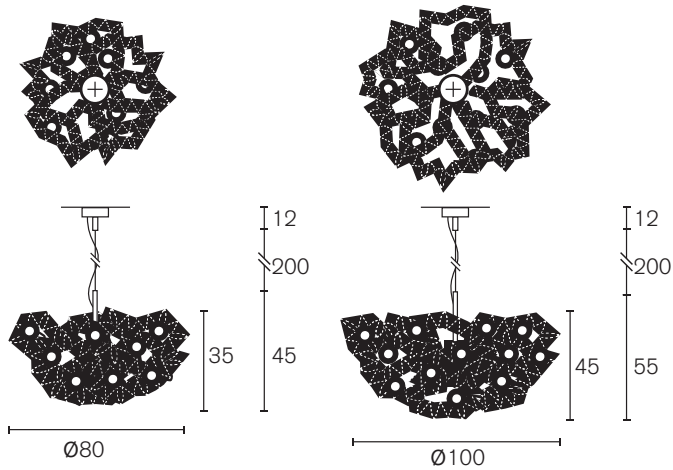

Collection Fractal

FRACC100BRG

Fractal Chandelier Round (Ø100xH.45 cm, 12 x E14, brass grinded finish, 27,0 kg)

Chandelier Round

Art.nr.	Dimensions	Light bulb	Weight	Finish	Price
FRACC80BLM	Ø80xH.35 cm	10x E14	19,0 kg	black matt finish	€ 7.350
FRACC80ST	Ø80xH.35 cm	10x E14	19,0 kg	stainless steel	€ 8.600
FRACC80BRG	Ø80xH.35 cm	10x E14	19,0 kg	brass grinded finish	€ 11.050
FRACC80GSF	Ø80xH.35 cm	10x E14	19,0 kg	gold satin finish	€ 8.800
FRACC100BLM	Ø100xH.45 cm	12x E14	27,0 kg	black matt finish	€ 8.400
FRACC100ST	Ø100xH.45 cm	12x E14	27,0 kg	stainless steel	€ 10.600
FRACC100BRG	Ø100xH.45 cm	12x E14	27,0 kg	brass grinded finish	€ 13.150
FRACC100GSF	Ø100xH.45 cm	12x E14	27,0 kg	gold satin finish	€ 10.100