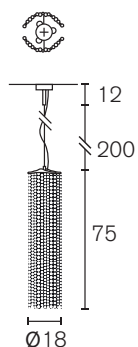

Hanging Lamp

Art.nr.	Dimensions	Light bulb	Weight	Finish	Price
VC18BLM	Ø18xH.75 cm	3x E14	7,0 kg	black matt finish	€ 2.000
VC18N	Ø18xH.75 cm	3x E14	7,0 kg	nickel finish	€ 2.250
VC18GSF	Ø18xH.75 cm	3x E14	7,0 kg	gold satin finish	€ 2.000

Floor Lamp

Art.nr.	Dimensions	Light bulb	Weight	Finish	Price
VF190BLM	Ø30xH.190 cm	5x E14	27,0 kg	black matt finish	€ 5.050
VF190N	Ø30xH.190 cm	5x E14	27,0 kg	nickel finish	€ 5.600
VF190GSF	Ø30xH.190 cm	5x E14	27,0 kg	gold satin finish	€ 5.050