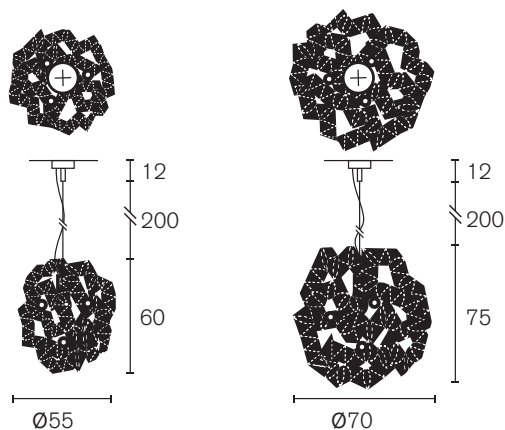

FRACHR55BLM/ FRACHR55ST/ FRACHR55BRG

Fractal Cloud Hanging Lamp

(Ø55cm, H60cm, 3xE27, black matt finish / stainless steel / brass grinded finish, 13,0 kg)

Collection Fractal Cloud

Hanging Lamp Cloud

Art.nr.	Dimensions	Light bulb	Weight	Finish	Price
FRACHR55BLM	Ø55xH.60 cm	3x E27	13,0 kg	black matt finish	€ 4.700
FRACHR55ST	Ø55xH.60 cm	3x E27	13,0 kg	stainless steel	€ 6.250
FRACHR55BRG	Ø55xH.60 cm	3x E27	13,0 kg	brass grinded finish	€ 7.550
FRACHR55GSF	Ø55xH.60 cm	3x E27	13,0 kg	gold satin finish	€ 5.650
FRACHR70BLM	Ø70xH.75 cm	3x E27	18,0 kg	black matt finish	€ 8.450
FRACHR70ST	Ø70xH.75 cm	3x E27	18,0 kg	stainless steel	€ 9.300
FRACHR70BRG	Ø70xH.75 cm	3x E27	18,0 kg	brass grinded finish	€ 11.150
FRACHR70GSF	Ø70xH.75 cm	3x E27	18,0 kg	gold satin finish	€ 10.150