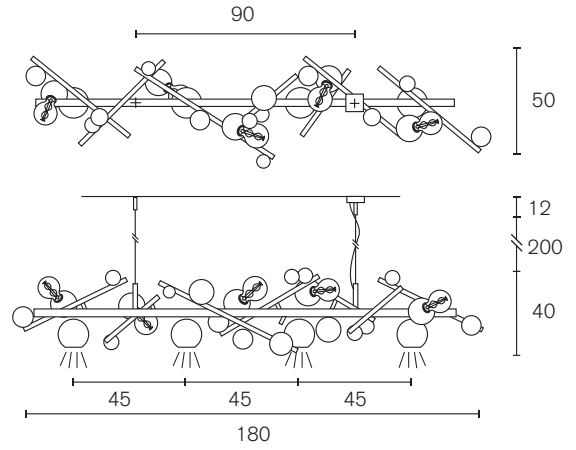

Standard the Galaxy will be delivered with the globes in the same finish of the lamp. The globes can be delivered in various finishes on request. All chandeliers are supplied with 2 meter steel cable, 2 meter electrical cable and a ceiling shade. The beam angle for our GU10 spotlights is 60°.

Specifications and prices are subject to change without prior notice. Prices are exclusive of VAT.

Art.nr.	Dimensions	Light bulb	Weight	Finish	Price
GALDL45BLM	L.35xW.45xH.35 cm	1x E27	5,0 kg	1x GU10 spot downlight, black matt finish	€ 2.200
GALDL45BR	L.35xW.45xH.35 cm	1x E27	5,0 kg	1x GU10 spot downlight, brass finish	€ 3.100
GALDL45BRBUR	L.35xW.45xH.35 cm	1x E27	5,0 kg	1x GU10 spot downlight, brass burnished finish	€ 2.700
GALDL45NAW	L.35xW.45xH.35 cm	1x E27	5,0 kg	1x GU10 spot downlight, nickel aged warm finish	€ 3.100
GALDL45GSF	L.35xW.45xH.35 cm	1x E27	5,0 kg	1x GU10 spot downlight, gold satin finish	€ 2.400

Standard the Galaxy will be delivered with the globes in the same finish of the lamp. The globes can be delivered in various finishes on request. All elements are supplied with 2 meter steel cable, 2 meter electrical cable and a ceiling shade. The beam angle for our GU10 spotlights is 60°. All hanging lamps long are supplied with 2 meter steel cable, 2 meter electrical cable and a ceiling shade.

Specifications and prices are subject to change without prior notice. Prices are exclusive of VAT.

Pricelist Europe 2022 - Update 1 valid from September 2022

Standard the Galaxy will be delivered with the globes in the same finish of the lamp. The globes can be delivered in various finishes on request. All hanging lamps long are supplied with 2 meter steel cable, 2 meter electrical cable and a ceiling shade. The beam angle for our GU10 spotlights is 60°.