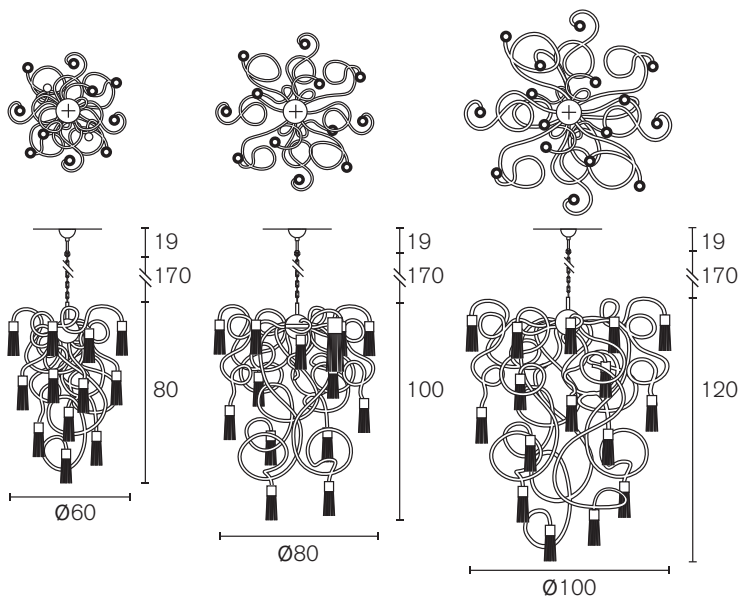

Collection Sultans Of Swing

SOSOC140N

Sultans Of Swing Chandel (L.140xW.70xH.55 cm, nickel finish, 14 x E14, 26,0 kg)

Collection Sultans Of Swing

Chandelier Conical

Art.nr.	Dimensions	Light bulb	Weight	Finish	Price
SOSCC60N	Ø60xH.80 cm	12x E14	23,0 kg	nickel finish	€ 7.350
SOSCC60GSF	Ø60xH.80 cm	12x E14	23,0 kg	gold satin finish	€ 8.100
SOSCC80N	Ø80xH.100 cm	14x E14	30,0 kg	nickel finish	€ 9.450
SOSCC80GSF	Ø80xH.100 cm	14x E14	30,0 kg	gold satin finish	€ 10.400
SOSCC100N	Ø100xH.120 cm	16x E14	37,0 kg	nickel finish	€ 10.150
SOSCC100GSF	Ø100xH.120 cm	16x E14	37,0 kg	gold satin finish	€ 11.150