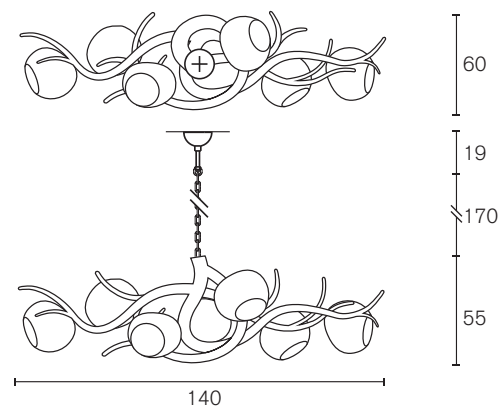

Art.nr.	Dimensions	Light bulb	Weight	Finish	Price
ERSAOC120BLM-GLIRI	L.120xW.60xH.55 cm	5x E27	19,0 kg	black matt finish, glass sphere iridescent	€ 10.750
ERSAOC120N-GLIRI	L.120xW.60xH.55 cm	5x E27	19,0 kg	nickel finish, glass sphere iridescent	€ 15.050
ERSAOC120BR-GLIRI	L.120xW.60xH.55 cm	5x E27	19,0 kg	brass finish, glass sphere iridescent	€ 18.050
ERSAOC120BRBUR-GLIRI	L.120xW.60xH.55 cm	5x E27	19,0 kg	brass burnished finish, glass sphere iridescent	€ 14.350
ERSAOC120NAW-GLIRI	L.120xW.60xH.55 cm	5x E27	19,0 kg	nickel aged warm finish, glass sphere iridescent	€ 18.050
ERSAOC120GSF-GLIRI	L.120xW.60xH.55 cm	5x E27	19,0 kg	gold satin finish, glass sphere iridescent	€ 11.800
ERSAOC140BLM-GLIRI	L.140xW.60xH.55 cm	7x E27	22,0 kg	black matt finish, glass sphere iridescent	€ 11.450
ERSAOC140N-GLIRI	L.140xW.60xH.55 cm	7x E27	22,0 kg	nickel finish, glass sphere iridescent	€ 15.900
ERSAOC140BR-GLIRI	L.140xW.60xH.55 cm	7x E27	22,0 kg	brass finish, glass sphere iridescent	€ 19.050
ERSAOC140BRBUR-GLIRI	L.140xW.60xH.55 cm	7x E27	22,0 kg	brass burnished finish, glass sphere iridescent	€ 15.150
ERSAOC140NAW-GLIRI	L.140xW.60xH.55 cm	7x E27	22,0 kg	nickel aged warm finish, glass sphere iridescent	€ 19.050
ERSAOC140GSF-GLIRI	L.140xW.60xH.55 cm	7x E27	22,0 kg	gold satin finish, glass sphere iridescent	€ 12.600
ERSAOC160BLM-GLIRI	L.160xW.60xH.55 cm	8x E27	24,0 kg	black matt finish, glass sphere iridescent	€ 12.400
ERSAOC160N-GLIRI	L.160xW.60xH.55 cm	8x E27	24,0 kg	nickel finish, glass sphere iridescent	€ 19.900
ERSAOC160BR-GLIRI	L.160xW.60xH.55 cm	8x E27	24,0 kg	brass finish, glass sphere iridescent	€ 23.850
ERSAOC160BRBUR-GLIRI	L.160xW.60xH.55 cm	8x E27	24,0 kg	brass burnished finish, glass sphere iridescent	€ 16.050
ERSAOC160NAW-GLIRI	L.160xW.60xH.55 cm	8x E27	24,0 kg	nickel aged warm finish, glass sphere iridescent	€ 23.850
ERSAOC160GSF-GLIRI	L.160xW.60xH.55 cm	8x E27	24,0 kg	gold satin finish, glass sphere iridescent	€ 13.650
ERSAOC180BLM-GLIRI	L.180xW.60xH.55 cm	10x E27	27,0 kg	black matt finish, glass sphere iridescent	€ 13.250
ERSAOC180N-GLIRI	L.180xW.60xH.55 cm	10x E27	27,0 kg	nickel finish, glass sphere iridescent	€ 20.500
ERSAOC180BR-GLIRI	L.180xW.60xH.55 cm	10x E27	27,0 kg	brass finish, glass sphere iridescent	€ 24.600
ERSAOC180BRBUR-GLIRI	L.180xW.60xH.55 cm	10x E27	27,0 kg	brass burnished finish, glass sphere iridescent	€ 16.550
ERSAOC180NAW-GLIRI	L.180xW.60xH.55 cm	10x E27	27,0 kg	nickel aged warm finish, glass sphere iridescent	€ 24.600
ERSAOC180GSF-GLIRI	L.180xW.60xH.55 cm	10x E27	27,0 kg	gold satin finish, glass sphere iridescent	€ 14.600

Standard the Ersa will be delivered with iridescent glass spheres. Other options are bronze translucent or clear glass spheres. All chandeliers are supplied with 1,7 meter chain, 2 meter electrical cable and a ceiling shade.

Specifications and prices are subject to change without prior notice. Prices are exclusive of VAT.