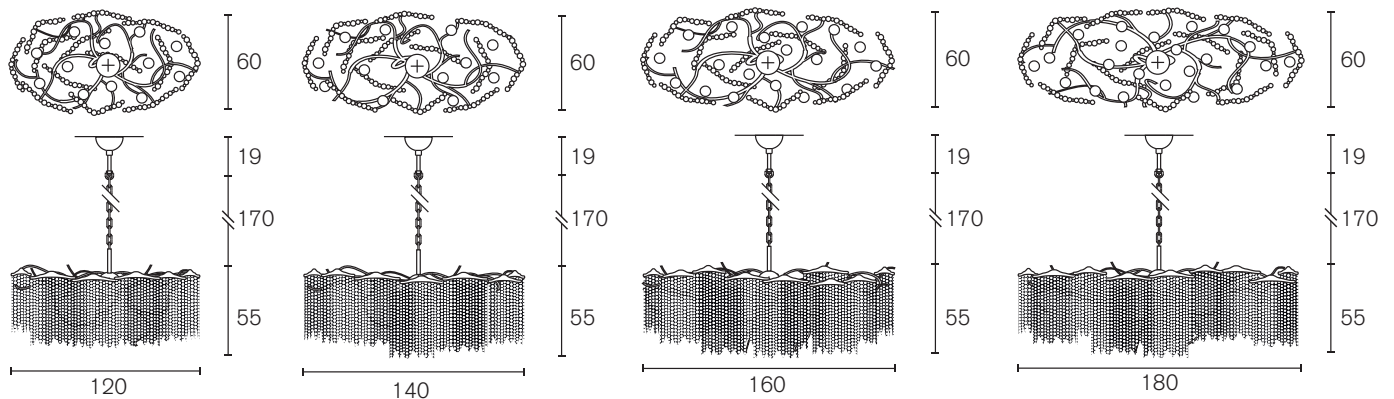

All chandeliers are supplied with 1,7 meter chain, 2 meter electrical cable and a ceiling shade.

Specifications and prices are subject to change without prior notice. Prices are exclusive of VAT.