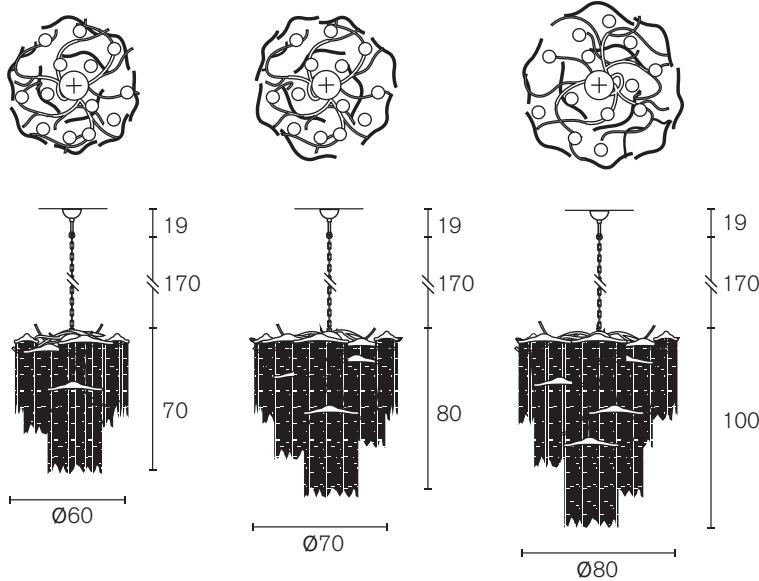

Chandelier Conical

Art.nr.	Dimensions	Light bulb	Weight	Finish	Price
ARCC60BLM	Ø60xH.70 cm	8x E14	30,0 kg	black matt finish	€ 7.750
ARCC60N	Ø60xH.70 cm	8x E14	30,0 kg	nickel finish	€ 9.650
ARCC60GSF	Ø60xH.70 cm	8x E14	30,0 kg	gold satin finish	€ 8.700
ARCC70BLM	Ø70xH.80 cm	12x E14	35,0 kg	black matt finish	€ 9.050
ARCC70N	Ø70xH.80 cm	12x E14	35,0 kg	nickel finish	€ 11.300
ARCC70GSF	Ø70xH.80 cm	12x E14	35,0 kg	gold satin finish	€ 10.150
ARCC80BLM	Ø80xH.100 cm	14x E14	40,0 kg	black matt finish	€ 10.050
ARCC80N	Ø80xH.100 cm	14x E14	40,0 kg	nickel finish	€ 12.550
ARCC80GSF	Ø80xH.100 cm	14x E14	40,0 kg	gold satin finish	€ 11.300

Chandelier Oval

Art.nr.	Dimensions	Light bulb	Weight	Finish	Price
AROC120BLM	L.120xW.60xH.55 cm	12x E14	40,0 kg	black matt finish	€ 9.400
AROC120N	L.120xW.60xH.55 cm	12x E14	40,0 kg	nickel finish	€ 11.700
AROC120GSF	L.120xW.60xH.55 cm	12x E14	40,0 kg	gold satin finish	€ 10.550
AROC140BLM	L.140xW.60xH.55 cm	12x E14	45,0 kg	black matt finish	€ 10.400
AROC140N	L.140xW.60xH.55 cm	12x E14	45,0 kg	nickel finish	€ 13.000
AROC140GSF	L.140xW.60xH.55 cm	12x E14	45,0 kg	gold satin finish	€ 11.700
AROC160BLM	L.160xW.60xH.55 cm	16x E14	47,0 kg	black matt finish	€ 11.450
AROC160N	L.160xW.60xH.55 cm	16x E14	47,0 kg	nickel finish	€ 14.300
AROC160GSF	L.160xW.60xH.55 cm	16x E14	47,0 kg	gold satin finish	€ 12.900
AROC180BLM	L.180xW.60xH.55 cm	18x E14	49,0 kg	black matt finish	€ 11.950
AROC180N	L.180xW.60xH.55 cm	18x E14	49,0 kg	nickel finish	€ 14.900
AROC180GSF	L.180xW.60xH.55 cm	18x E14	49,0 kg	gold satin finish	€ 13.450