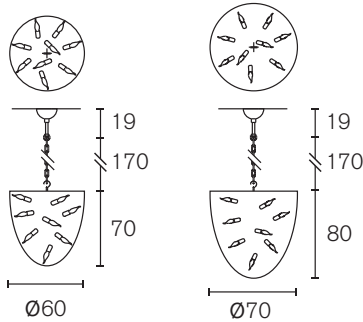

Chandelier Conical

Art.nr.	Dimensions	Light bulb	Weight	Finish	Price
DCC60BLM	Ø60xH.70 cm	8x E14	20,0 kg	black matt finish	€ 6.150
DCC60N	Ø60xH.70 cm	8x E14	20,0 kg	nickel finish	€ 6.800
DCC60GSF	Ø60xH.70 cm	8x E14	20,0 kg	gold satin finish	€ 6.150
DCC70BLM	Ø70xH.80 cm	10x E14	25,0 kg	black matt finish	€ 6.750
DCC70N	Ø70xH.80 cm	10x E14	25,0 kg	nickel finish	€ 7.500
DCC70GSF	Ø70xH.80 cm	10x E14	25,0 kg	gold satin finish	€ 6.750

Chandelier Oval

Art.nr.	Dimensions	Light bulb	Weight	Finish	Price
DOC60BLM	L.120xW.60xH.55 cm	12x E14	27,0 kg	black matt finish	€ 7.650
DOC60N	L.120xW.60xH.55 cm	12x E14	27,0 kg	nickel finish	€ 8.500
DOC60GSF	L.120xW.60xH.55 cm	12x E14	27,0 kg	gold satin finish	€ 7.650
DOC70BLM	L.140xW.70xH.55 cm	12x E14	30,0 kg	black matt finish	€ 8.300
DOC70N	L.140xW.70xH.55 cm	12x E14	30,0 kg	nickel finish	€ 9.200
DOC70GSF	L.140xW.70xH.55 cm	12x E14	30,0 kg	gold satin finish	€ 8.300
DOC80BLM	L.160xW.70xH.55 cm	16x E14	40,0 kg	black matt finish	€ 8.950
DOC80N	L.160xW.70xH.55 cm	16x E14	40,0 kg	nickel finish	€ 9.900
DOC80GSF	L.160xW.70xH.55 cm	16x E14	40,0 kg	gold satin finish	€ 8.950
DOC100BLM	L.200xW.70xH.70 cm	20x E14	58,0 kg	black matt finish	€ 9.550
DOC100N	L.200xW.70xH.70 cm	20x E14	58,0 kg	nickel finish	€ 10.600
DOC100GSF	L.200xW.70xH.70 cm	20x E14	58,0 kg	gold satin finish	€ 9.550