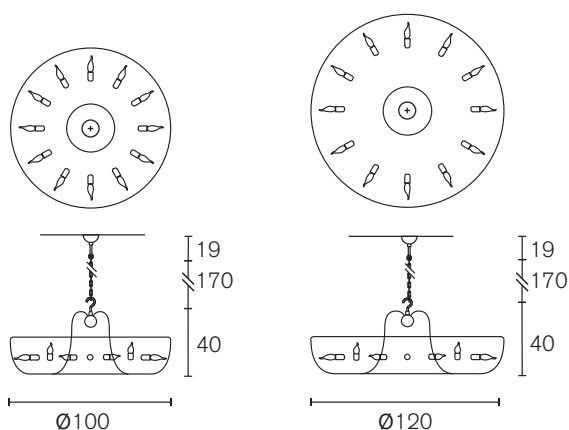

Due to our manual production method, shape and structure in Hollywood Chandeliers may vary. Lights that will be combined in the same space should therefore be ordered at the same time.

All chandeliers are supplied with 1,7 meter chain, 2 meter electrical cable and a ceiling shade.

Specifications and prices are subject to change without prior notice. Prices are exclusive of VAT.