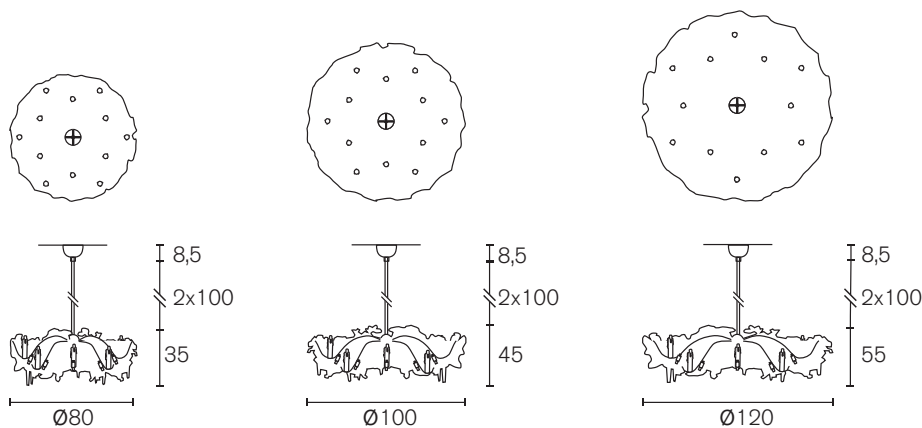

All chandeliers and hanging lamps are supplied with 2 meter stem and a ceiling shade.

All crystals are original Swarovski crystals.

Specifications and prices are subject to change without prior notice. Prices are exclusive of VAT.