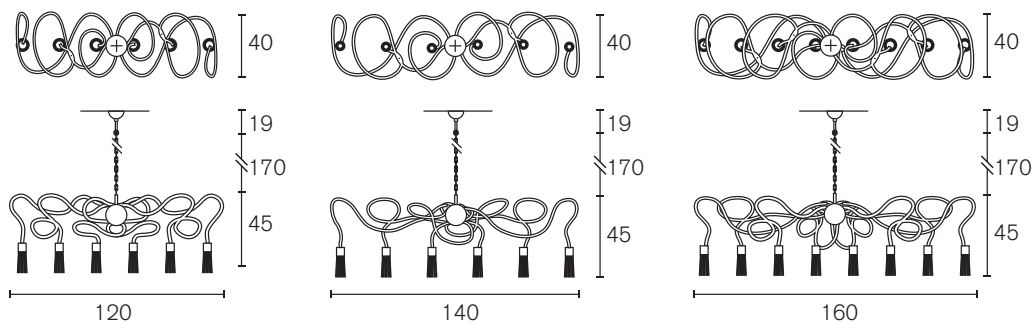

All chandeliers and hanging lamps are supplied with 1,7 meter chain, 2 meter electrical cable and a ceiling shade.

Specifications and prices are subject to change without prior notice. Prices are exclusive of VAT.

Pricelist Europe 2022 - Update 1 valid from September 2022