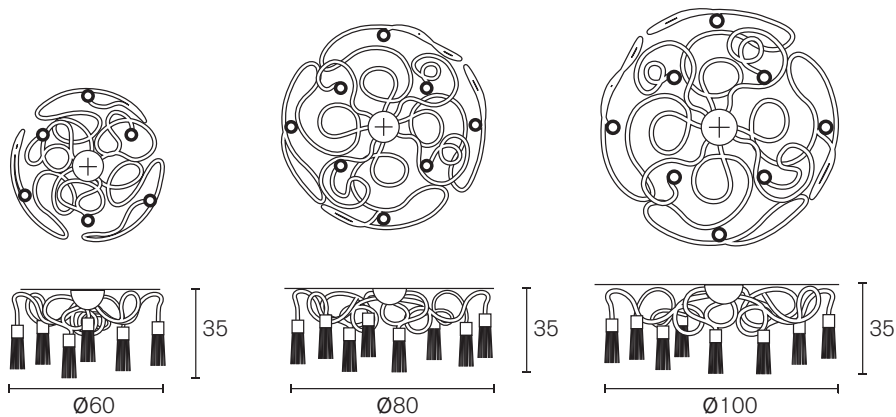

Pricelist Europe 2022 - Update 1 valid from September 2022

Collection Sultans Of Swing

Ceiling Lamp Round

Art.nr.	Dimensions	Light bulb	Weight	Finish	Price
SOSP60N	Ø60xH.35 cm	6x E14	10,0 kg	nickel finish	€ 4.700
SOSP60GSF	Ø60xH.35 cm	6x E14	10,0 kg	gold satin finish	€ 5.150
SOSP80N	Ø80xH.35 cm	8x E14	13,0 kg	nickel finish	€ 5.350
SOSP80GSF	Ø80xH.35 cm	8x E14	13,0 kg	gold satin finish	€ 5.900
SOSP100N	Ø100xH.35 cm	8x E14	18,0 kg	nickel finish	€ 5.650
SOSP100GSF	Ø100xH.35 cm	8x E14	18,0 kg	gold satin finish	€ 6.250