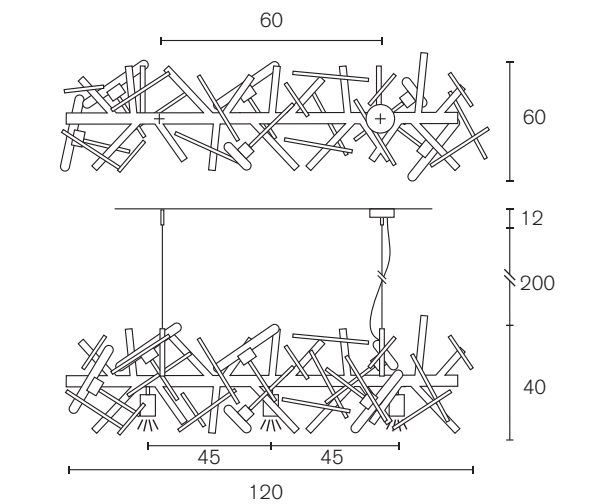

Art.nr.	Dimensions	Light bulb	Weight	Finish	Price
LINHL120BLM	L.120xW.60xH.40 cm	6x S14D	12,0 kg	3x GU10 spot downlight, black matt finish	€ 6.250
LINHL120BRBUR	L.120xW.60xH.40 cm	6x S14D	12,0 kg	3x GU10 spot downlight, brass burnished finish	€ 8.900
LINHL120NAW	L.120xW.60xH.40 cm	6x S14D	12,0 kg	3x GU10 spot downlight, nickel aged warm finish	€ 11.000
LINHL120GSF	L.120xW.60xH.40 cm	6x S14D	12,0 kg	3x GU10 spot downlight, gold satin finish	€ 6.900
LINHL140BLM	L.140xW.60xH.40 cm	6x S14D	15,0 kg	3x GU10 spot downlight, black matt finish	€ 6.300
LINHL140BRBUR	L.140xW.60xH.40 cm	6x S14D	15,0 kg	3x GU10 spot downlight, brass burnished finish	€ 8.950
LINHL140NAW	L.140xW.60xH.40 cm	6x S14D	15,0 kg	3x GU10 spot downlight, nickel aged warm finish	€ 11.350
LINHL140GSF	L.140xW.60xH.40 cm	6x S14D	15,0 kg	3x GU10 spot downlight, gold satin finish	€ 6.950
LINHL160BLM	L.160xW.65xH.45 cm	8x S14D	22,0 kg	4x GU10 spot downlight, black matt finish	€ 7.500
LINHL160BRBUR	L.160xW.65xH.45 cm	8x S14D	22,0 kg	4x GU10 spot downlight, brass burnished finish	€ 10.000
LINHL160NAW	L.160xW.65xH.45 cm	8x S14D	22,0 kg	4x GU10 spot downlight, nickel aged warm finish	€ 12.350
LINHL160GSF	L.160xW.65xH.45 cm	8x S14D	22,0 kg	4x GU10 spot downlight, gold satin finish	€ 8.250
LINHL180BLM	L.180xW.70xH.45 cm	8x S14D	24,0 kg	4x GU10 spot downlight, black matt finish	€ 8.050
LINHL180BRBUR	L.180xW.70xH.45 cm	8x S14D	24,0 kg	4x GU10 spot downlight, brass burnished finish	€ 10.500
LINHL180NAW	L.180xW.70xH.45 cm	8x S14D	24,0 kg	4x GU10 spot downlight, nickel aged warm finish	€ 12.900
LINHL180GSF	L.180xW.70xH.45 cm	8x S14D	24,0 kg	4x GU10 spot downlight, gold satin finish	€ 8.850

Standard all hanging lamps long will be delivered with reflector bars in finish of the lamp. The reflector bars can be delivered in various finishes on request. All hanging lamps are supplied with 2 meter steel cable, 2 meter electrical cable and a ceiling shade.

Specifications and prices are subject to change without prior notice. Prices are exclusive of VAT.