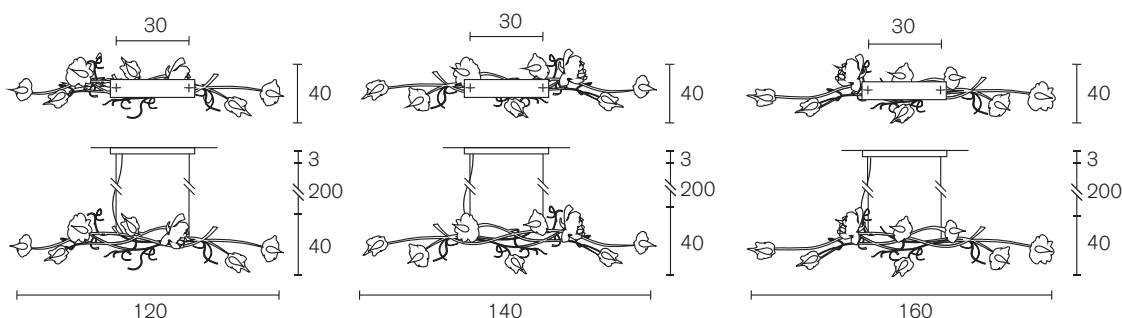

Wall Lamp

Art.nr.	Dimensions	Light bulb	Weight	Finish	Price
VERW35N	L.35xH.65x D.20 cm	3x E14	8,0 kg	nickel finish	€ 3.300
VERW35GSF	L.35xH.65x D.20 cm	3x E14	8,0 kg	gold satin finish	€ 3.000

All hanging lamps are supplied with 2 meter steel cable, 2 meter electrical cable and a ceiling shade.
All Single Light Roses are standard delivered with 2 meter steel cable, 2 meter electrical cable and a ceiling shade.
Decorative roses are standard delivered with 2 meter steel cable and have no electrical cable.
Wall lamps will be applied with a protective nano wax if ordered in brass burnished or copper burnished finish.

Specifications and prices are subject to change without prior notice. Prices are exclusive of VAT.