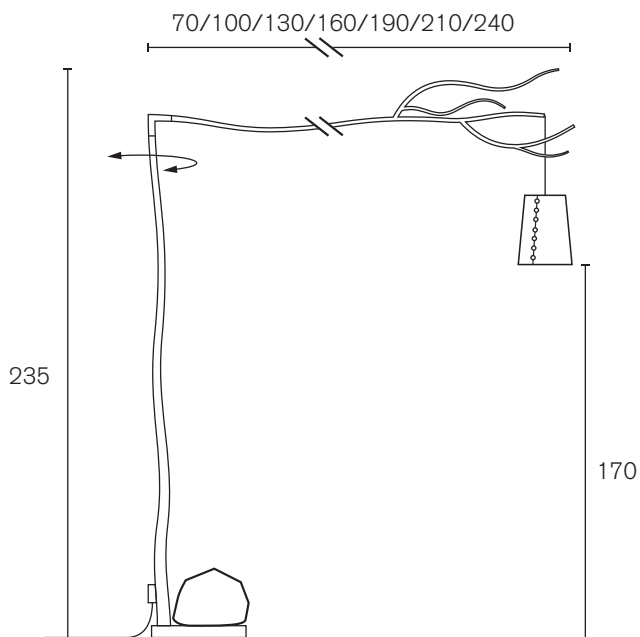

Art.nr.	Dimensions	Light bulb	Weight	Finish	Price
FLINTF70BLM	L.70xW.40xH.235 cm	1x E27	40,0 kg	black matt finish	€ 3.600
FLINTF70N	L.70xW.40xH.235 cm	1x E27	40,0 kg	nickel finish	€ 4.600
FLINTF70BRBUR	L.70xW.40xH.235 cm	1x E27	40,0 kg	brass burnished finish	€ 5.050
FLINTF70GSF	L.70xW.40xH.235 cm	1x E27	40,0 kg	gold satin finish	€ 3.950
FLINTF100BLM	L.100xW.40xH.235 cm	1x E27	40,0 kg	black matt finish	€ 3.750
FLINTF100N	L.100xW.40xH.235 cm	1x E27	40,0 kg	nickel finish	€ 4.800
FLINTF100BRBUR	L.100xW.40xH.235 cm	1x E27	40,0 kg	brass burnished finish	€ 5.250
FLINTF100GSF	L.100xW.40xH.235 cm	1x E27	40,0 kg	gold satin finish	€ 4.100
FLINTF130BLM	L.130xW.40xH.235 cm	1x E27	40,0 kg	black matt finish	€ 3.900
FLINTF130N	L.130xW.40xH.235 cm	1x E27	40,0 kg	nickel finish	€ 5.000
FLINTF130BRBUR	L.130xW.40xH.235 cm	1x E27	40,0 kg	brass burnished finish	€ 5.500
FLINTF130GSF	L.130xW.40xH.235 cm	1x E27	40,0 kg<!-- </td--> <td>gold satin finish</td> <td>€ 4.250</td>		
FLINTF160BLM	L.160xW.40xH.235 cm	1x E27	40,0 kg	black matt finish	€ 4.000
FLINTF160N	L.160xW.40xH.235 cm	1x E27	40,0 kg	nickel finish	€ 5.500
FLINTF160BRBUR	L.160xW.40xH.235 cm	1x E27	40,0 kg	brass burnished finish	€ 6.050
FLINTF160GSF	L.160xW.40xH.235 cm	1x E27	40,0 kg	gold satin finish	€ 4.400
FLINTF190BLM	L.190xW.40xH.235 cm	1x E27	40,0 kg	black matt finish	€ 4.150
FLINTF190N	L.190xW.40xH.235 cm	1x E27	40,0 kg	nickel finish	€ 5.650
FLINTF190BRBUR	L.190xW.40xH.235 cm	1x E27	40,0 kg	brass burnished finish	€ 6.200
FLINTF190GSF	L.190xW.40xH.235 cm	1x E27	40,0 kg	gold satin finish	€ 4.600
FLINTF210BLM	L.210xW.40xH.235 cm	1x E27	40,0 kg	black matt finish	€ 4.300
FLINTF210N	L.210xW.40xH.235 cm	1x E27	40,0 kg	nickel finish	€ 6.100
FLINTF210BRBUR	L.210xW.40xH.235 cm	1x E27	40,0 kg	brass burnished finish	€ 6.700
FLINTF210GSF	L.210xW.40xH.235 cm	1x E27	40,0 kg	gold satin finish	€ 4.750
FLINTF240BLM	L.240xW.40xH.235 cm	1x E27	40,0 kg	black matt finish	€ 4.650
FLINTF240N	L.240xW.40xH.235 cm	1x E27	40,0 kg	nickel finish	€ 6.300
FLINTF240BRBUR	L.240xW.40xH.235 cm	1x E27	40,0 kg	brass burnished finish	€ 6.900
FLINTF240GSF	L.240xW.40xH.235 cm	1x E27	40,0 kg	gold satin finish	€ 5.150

Lamp shade can be in the same colour as the floor lamp without upcharge.
A unique rock will be included with each Flintstone by Brand van Egmond.

All floor lamps are supplied with a dimmer.
Floor lamps will be applied with a protective nano wax if ordered in brass burnished or copper burnished finish.

Specifications and prices are subject to change without prior notice. Prices are exclusive of VAT.