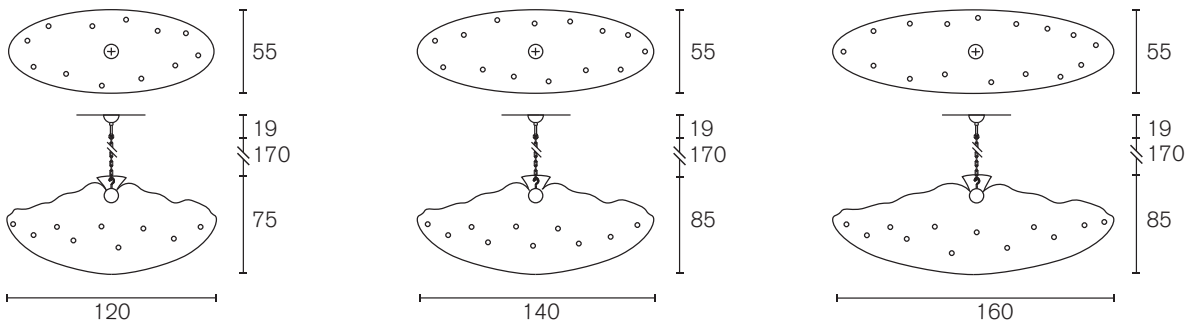

Due to our manual production method, shape and structure in Hollywood Chandeliers may vary. Lights that will be combined in the same space should therefore be ordered at the same time.

All chandeliers are supplied with 1,7 meter chain, 2 meter electrical cable and a ceiling shade.

Specifications and prices are subject to change without prior notice. Prices are exclusive of VAT.