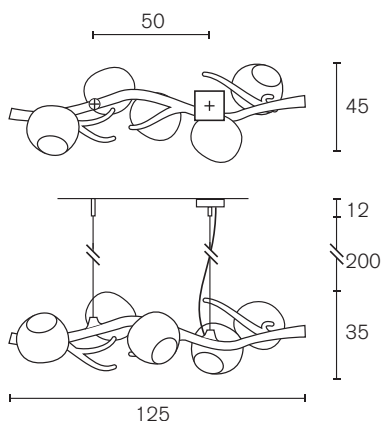

Art.nr.	Dimensions	Light bulb	Weight	Finish	Price
ERSAHL125BLM-GLIRI	L.125xW.45xH.35 cm	5x E27	13,0 kg	black matt finish, glass sphere iridescent	€ 6.900
ERSAHL125N-GLIRI	L.125xW.45xH.35 cm	5x E27	13,0 kg	nickel finish, glass sphere iridescent	€ 8.400
ERSAHL125BR-GLIRI	L.125xW.45xH.35 cm	5x E27	13,0 kg	brass finish, glass sphere iridescent	€ 10.050
ERSAHL125BRBUR-GLIRI	L.125xW.45xH.35 cm	5x E27	13,0 kg	brass burnished finish, glass sphere iridescent	€ 7.700
ERSAHL125NAW-GLIRI	L.125xW.45xH.35 cm	5x E27	13,0 kg	nickel aged warm finish, glass sphere iridescent	€ 10.050
ERSAHL125GSF-GLIRI	L.125xW.45xH.35 cm	5x E27	13,0 kg	gold satin finish, glass sphere iridescent	€ 7.600
ERSAHL150BLM-GLIRI	L.155xW.45xH.35 cm	5x E27	15,0 kg	black matt finish, glass sphere iridescent	€ 7.250
ERSAHL150N-GLIRI	L.155xW.45xH.35 cm	5x E27	15,0 kg	nickel finish, glass sphere iridescent	€ 8.450
ERSAHL150BR-GLIRI	L.155xW.45xH.35 cm	5x E27	15,0 kg	brass finish, glass sphere iridescent	€ 10.150
ERSAHL150BRBUR-GLIRI	L.155xW.45xH.35 cm	5x E27	15,0 kg	brass burnished finish, glass sphere iridescent	€ 8.100
ERSAHL150NAW-GLIRI	L.155xW.45xH.35 cm	5x E27	15,0 kg	nickel aged warm finish, glass sphere iridescent	€ 10.150
ERSAHL150GSF-GLIRI	L.155xW.45xH.35 cm	5x E27	15,0 kg	gold satin finish, glass sphere iridescent	€ 8.000
ERSAHL175BLM-GLIRI	L.175xW.45xH.35 cm	6x E27	18,0 kg	black matt finish, glass sphere iridescent	€ 9.100
ERSAHL175N-GLIRI	L.175xW.45xH.35 cm	6x E27	18,0 kg	nickel finish, glass sphere iridescent	€ 10.650
ERSAHL175BR-GLIRI	L.175xW.45xH.35 cm	6x E27	18,0 kg	brass finish, glass sphere iridescent	€ 12.750
ERSAHL175BRBUR-GLIRI	L.175xW.45xH.35 cm	6x E27	18,0 kg	brass burnished finish, glass sphere iridescent	€ 9.800
ERSAHL175NAW-GLIRI	L.175xW.45xH.35 cm	6x E27	18,0 kg	nickel aged warm finish, glass sphere iridescent	€ 12.750
ERSAHL175GSF-GLIRI	L.175xW.45xH.35 cm	6x E27	18,0 kg	gold satin finish, glass sphere iridescent	€ 10.000

Standard the ERSA will be delivered with iridescent glass spheres. Other options are bronze translucent or clear glass spheres.

All hanging lamps long are supplied with 2 meter steel cable, 2 meter electrical cable and a ceiling shade.

Specifications and prices are subject to change without prior notice. Prices are exclusive of VAT.