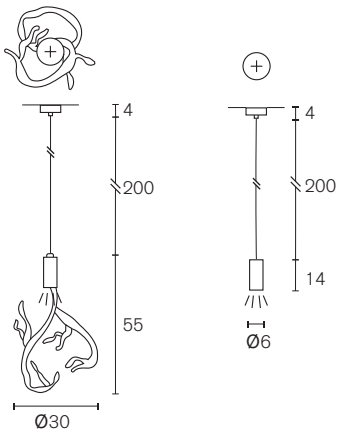

Element with downlight

Art.nr.	Dimensions	Light bulb	Weight	Finish	Price
LINLTDL30/40BLM	Ø40xH.35 cm	3x S14D	2,5 kg	1x GU10 spot downlight, black matt finish	€ 2.750
LINLTDL30/40BRBUR	Ø40xH.35 cm	3x S14D	2,5 kg	1x GU10 spot downlight, brass burnished finish	€ 3.250
LINLTDL30/40NAW	Ø40xH.35 cm	3x S14D	2,5 kg	1x GU10 spot downlight, nickel aged warm finish	€ 3.950
LINLTDL30/40GSF	Ø40xH.35 cm	3x S14D	2,5 kg	1x GU10 spot downlight, gold satin finish	€ 3.000

Standard the Galaxy will be delivered with the globes in the same finish of the lamp. The globes can be delivered in various finishes on request. All elements are supplied with 2 meter steel cable, 2 meter electrical cable and a ceiling shade. The beam angle for our GU10 spotlights is 60°. All hanging lamps long are supplied with 2 meter steel cable, 2 meter electrical cable and a ceiling shade.

Specifications and prices are subject to change without prior notice. Prices are exclusive of VAT.

Pricelist Europe 2022 - Update 1 valid from September 2022

Standard the Galaxy will be delivered with the globes in the same finish of the lamp. The globes can be delivered in various finishes on request. All hanging lamps long are supplied with 2 meter steel cable, 2 meter electrical cable and a ceiling shade. The beam angle for our GU10 spotlights is 60°.

Element

Art.nr.	Dimensions	Light bulb	Weight	Finish	Price
OR30-CANDBRA	Ø30xH.57 cm	1x E14	3,0 kg	1x GU10 spot downlight, brass aged finish	€ 2.000

Element

Art.nr.	Dimensions	Light bulb	Weight	Finish	Price
ORC35BDP-TWIG	Ø30xH.55 cm	1x GU10	3,0 kg	cast bronze dark patina	€ 2.350
OR14DL-BDP	Ø6xH.14 cm	1x GU10	1,0 kg	cast bronze dark patina	€ 1.800