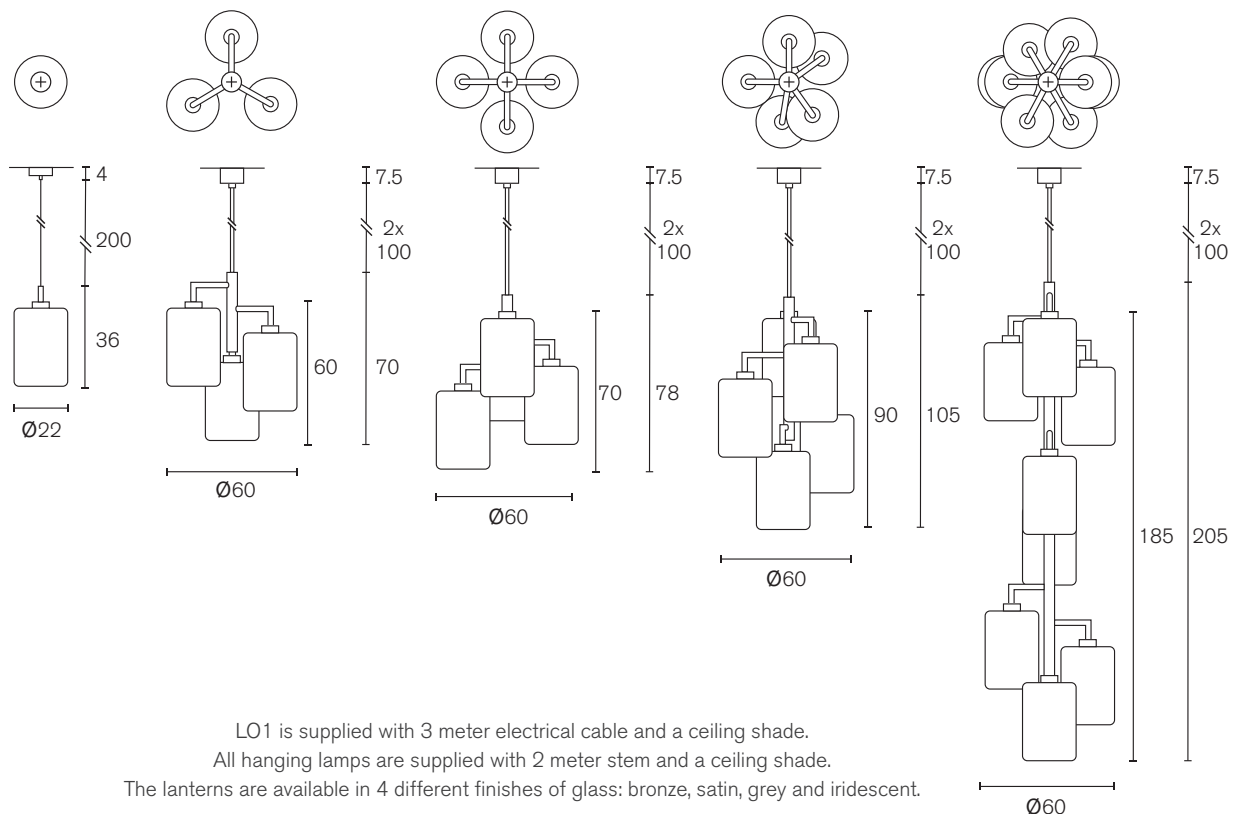

Art.nr.	Dimensions	Light bulb	Weight	Finish	Price
LO1BLM	Ø22xH.36 cm	1x E27	2,4 kg	black matt finish	€ 1.450
LO1N	Ø22xH.36 cm	1x E27	2,4 kg	nickel finish	€ 1.650
LO1BR	Ø22xH.36 cm	1x E27	2,4 kg	brass finish	€ 1.950
LO1BRBUR	Ø22xH.36 cm	1x E27	2,4 kg	brass burnished finish	€ 1.650
LO1NAW	Ø22xH.36 cm	1x E27	2,4 kg	nickel aged warm finish	€ 1.950
LO1GSF	Ø22xH.36 cm	1x E27	2,4 kg	gold satin finish	€ 1.600
LO3BLM	Ø60xH.70 cm	3x E27	11,5 kg	black matt finish	€ 3.600
LO3N	Ø60xH.70 cm	3x E27	11,5 kg	nickel finish	€ 4.150
LO3BR	Ø60xH.70 cm	3x E27	11,5 kg	brass finish	€ 4.550
LO3BRBUR	Ø60xH.70 cm	3x E27	11,5 kg	brass burnished finish	€ 4.150
LO3NAW	Ø60xH.70 cm	3x E27	11,5 kg	nickel aged warm finish	€ 4.550
LO3GSF	Ø60xH.70 cm	3x E27	11,5 kg	gold satin finish	€ 3.950
LO4BLM	Ø60xH.78 cm	4x E27	14,0 kg	black matt finish	€ 4.200
LO4N	Ø60xH.78 cm	4x E27	14,0 kg	nickel finish	€ 5.400
LO4BR	Ø60xH.78 cm	4x E27	14,0 kg	brass finish	€ 5.700
LO4BRBUR	Ø60xH.78 cm	4x E27	14,0 kg	brass burnished finish	€ 5.400
LO4NAW	Ø60xH.78 cm	4x E27	14,0 kg	nickel aged warm finish	€ 5.700
LO4GSF	Ø60xH.78 cm	4x E27	14,0 kg	gold satin finish	€ 4.650
LO5BLM	Ø60xH.105 cm	5x E27	18,0 kg	black matt finish	€ 4.950
LO5N	Ø60xH.105 cm	5x E27	18,0 kg	nickel finish	€ 6.100
LO5BR	Ø60xH.105 cm	5x E27	18,0 kg	brass finish	€ 7.300
LO5BRBUR	Ø60xH.105 cm	5x E27	18,0 kg	brass burnished finish	€ 6.100
LO5NAW	Ø60xH.105 cm	5x E27	18,0 kg	nickel aged warm finish	€ 7.300
LO5GSF	Ø60xH.105 cm	5x E27	18,0 kg	gold satin finish	€ 5.450
LO8BLM	Ø60xH.205 cm	8x E27	28,0 kg	black matt finish	€ 6.800
LO8N	Ø60xH.205 cm	8x E27	28,0 kg	nickel finish	€ 9.950
LO8BR	Ø60xH.205 cm	8x E27	28,0 kg	brass finish	€ 10.800
LO8BRBUR	Ø60xH.205 cm	8x E27	28,0 kg	brass burnished finish	€ 9.950
LO8NAW	Ø60xH.205 cm	8x E27	28,0 kg	nickel aged warm finish	€ 10.800
LO8GSF	Ø60xH.205 cm	8x E27	28,0 kg	gold satin finish	€ 7.500

LO1 is supplied with 3 meter electrical cable and a ceiling shade.
All hanging lamps are supplied with 2 meter stem and a ceiling shade.
The lanterns are available in 4 different finishes of glass: bronze, satin, grey and iridescent.

Specifications and prices are subject to change without prior notice. Prices are exclusive of VAT.