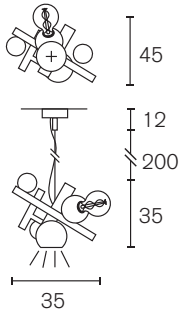

Art.nr.	Dimensions	Light bulb	Weight	Finish	Price
GALDL45BLM	L.35xW.45xH.35 cm	1x E27	5,0 kg	1x GU10 spot downlight, black matt finish	€ 2.200
GALDL45BR	L.35xW.45xH.35 cm	1x E27	5,0 kg	1x GU10 spot downlight, brass finish	€ 3.100
GALDL45BRBUR	L.35xW.45xH.35 cm	1x E27	5,0 kg	1x GU10 spot downlight, brass burnished finish	€ 2.700
GALDL45NAW	L.35xW.45xH.35 cm	1x E27	5,0 kg	1x GU10 spot downlight, nickel aged warm finish	€ 3.100
GALDL45GSF	L.35xW.45xH.35 cm	1x E27	5,0 kg	1x GU10 spot downlight, gold satin finish	€ 2.400

Hanging Lamp Long

Art.nr.	Dimensions	Light bulb	Weight	Finish	Price
GALHL120BLM	L.120xW.50xH.40 cm	3x E27	13,0 kg	3x GU10 spot downlight, black matt finish	€ 6.200
GALHL120BR	L.120xW.50xH.40 cm	3x E27	13,0 kg	3x GU10 spot downlight, brass finish	€ 10.100
GALHL120BRBUR	L.120xW.50xH.40 cm	3x E27	13,0 kg	3x GU10 spot downlight, brass burnished finish	€ 8.950
GALHL120NAW	L.120xW.50xH.40 cm	3x E27	13,0 kg	3x GU10 spot downlight, nickel aged warm finish	€ 10.100
GALHL120GSF	L.120xW.50xH.40 cm	3x E27	13,0 kg	3x GU10 spot downlight, gold satin finish	€ 6.850
GALHL140BLM	L.140xW.50xH.40 cm	4x E27	14,0 kg	3x GU10 spot downlight, black matt finish	€ 6.650
GALHL140BR	L.140xW.50xH.40 cm	4x E27	14,0 kg	3x GU10 spot downlight, brass finish	€ 10.550
GALHL140BRBUR	L.140xW.50xH.40 cm	4x E27	14,0 kg	3x GU10 spot downlight, brass burnished finish	€ 9.400
GALHL140NAW	L.140xW.50xH.40 cm	4x E27	14,0 kg	3x GU10 spot downlight, nickel aged warm finish	€ 10.550
GALHL140GSF	L.140xW.50xH.40 cm	4x E27	14,0 kg	3x GU10 spot downlight, gold satin finish	€ 7.300
GALHL160BLM	L.160xW.50xH.40 cm	4x E27	20,0 kg	4x GU10 spot downlight, black matt finish	€ 7.500
GALHL160BR	L.160xW.50xH.40 cm	4x E27	20,0 kg	4x GU10 spot downlight, brass finish	€ 11.450
GALHL160BRBUR	L.160xW.50xH.40 cm	4x E27	20,0 kg	4x GU10 spot downlight, brass burnished finish	€ 10.250
GALHL160NAW	L.160xW.50xH.40 cm	4x E27	20,0 kg	4x GU10 spot downlight, nickel aged warm finish	€ 11.450
GALHL160GSF	L.160xW.50xH.40 cm	4x E27	20,0 kg	4x GU10 spot downlight, gold satin finish	€ 8.250
GALHL180BLM	L.180xW.50xH.40 cm	4x E27	32,0 kg	4x GU10 spot downlight, black matt finish	€ 8.400
GALHL180BR	L.180xW.50xH.40 cm	4x E27	32,0 kg	4x GU10 spot downlight, brass finish	€ 12.300
GALHL180BRBUR	L.180xW.50xH.40 cm	4x E27	32,0 kg	4x GU10 spot downlight, brass burnished finish	€ 11.150
GALHL180NAW	L.180xW.50xH.40 cm	4x E27	32,0 kg	4x GU10 spot downlight, nickel aged warm finish	€ 12.300
GALHL180GSF	L.180xW.50xH.40 cm	4x E27	32,0 kg	4x GU10 spot downlight, gold satin finish	€ 9.250
GALHL200BLM	L.200xW.50xH.40 cm	5x E27	35,0 kg	5x GU10 spot downlight, black matt finish	€ 9.250
GALHL200BR	L.200xW.50xH.40 cm	5x E27	35,0 kg	5x GU10 spot downlight, brass finish	€ 13.200
GALHL200BRBUR	L.200xW.50xH.40 cm	5x E27	35,0 kg	5x GU10 spot downlight, brass burnished finish	€ 12.000
GALHL200NAW	L.200xW.50xH.40 cm	5x E27	35,0 kg	5x GU10 spot downlight, nickel aged warm finish	€ 13.200
GALHL200GSF	L.200xW.50xH.40 cm	5x E27	35,0 kg	5x GU10 spot downlight, gold satin finish	€ 10.200

Standard the Galaxy will be delivered with the globes in the same finish of the lamp. The globes can be delivered in various finishes on request. All elements are supplied with 2 meter steel cable, 2 meter electrical cable and a ceiling shade. The beam angle for our GU10 spotlights is 60°. All hanging lamps long are supplied with 2 meter steel cable, 2 meter electrical cable and a ceiling shade.