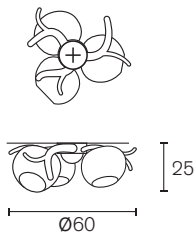

Ceiling Lamp Round

Art.nr.	Dimensions	Light bulb	Weight	Finish	Price
ERSAP60BLM-GLIRI	Ø60xH.25 cm	3x E27	10,0 kg	black matt finish, glass sphere iridescent	€ 4.100
ERSAP60N-GLIRI	Ø60xH.25 cm	3x E27	10,0 kg	nickel finish, glass sphere iridescent	€ 5.200
ERSAP60BR-GLIRI	Ø60xH.25 cm	3x E27	10,0 kg	brass finish, glass sphere iridescent	€ 6.250
ERSAP60BRBUR-GLIRI	Ø60xH.25 cm	3x E27	10,0 kg	brass burnished finish, glass sphere iridescent	€ 4.800
ERSAP60NAW-GLIRI	Ø60xH.25 cm	3x E27	10,0 kg	nickel aged warm finish, glass sphere iridescent	€ 6.250
ERSAP60GSF-GLIRI	Ø60xH.25 cm	3x E27	10,0 kg	gold satin finish, glass sphere iridescent	€ 4.500