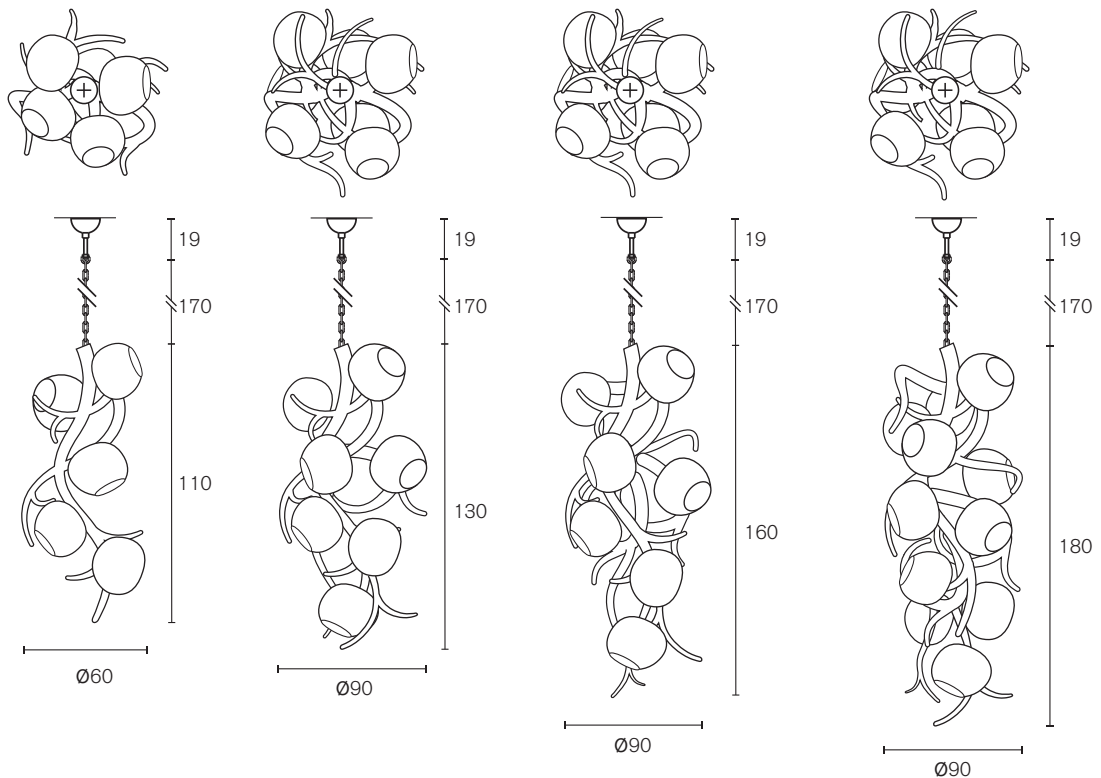

Art.nr.	Dimensions	Light bulb	Weight	Finish	Price
ERSAV110BLM-GLIRI	Ø60xH.110 cm	5x E27	16,0 kg	black matt finish, glass sphere iridescent	€ 6.950
ERSAV110N-GLIRI	Ø60xH.110 cm	5x E27	16,0 kg	nickel finish, glass sphere iridescent	€ 9.500
ERSAV110BR-GLIRI	Ø60xH.110 cm	5x E27	16,0 kg	brass finish, glass sphere iridescent	€ 11.400
ERSAV110BRBUR-GLIRI	Ø60xH.110 cm	5x E27	16,0 kg	brass burnished finish, glass sphere iridescent	€ 7.700
ERSAV110NAW-GLIRI	Ø60xH.110 cm	5x E27	16,0 kg	nickel aged warm finish, glass sphere iridescent	€ 11.400
ERSAV110GSF-GLIRI	Ø60xH.110 cm	5x E27	16,0 kg	gold satin finish, glass sphere iridescent	€ 7.650
ERSAV130BLM-GLIRI	Ø90xH.130 cm	8x E27	27,0 kg	black matt finish, glass sphere iridescent	€ 10.000
ERSAV130N-GLIRI	Ø90xH.130 cm	8x E27	27,0 kg	nickel finish, glass sphere iridescent	€ 11.800
ERSAV130BR-GLIRI	Ø90xH.130 cm	8x E27	27,0 kg	brass finish, glass sphere iridescent	€ 14.150
ERSAV130BRBUR-GLIRI	Ø90xH.130 cm	8x E27	27,0 kg	brass burnished finish, glass sphere iridescent	€ 11.450
ERSAV130NAW-GLIRI	Ø90xH.130 cm	8x E27	27,0 kg	nickel aged warm finish, glass sphere iridescent	€ 14.150
ERSAV130GSF-GLIRI	Ø90xH.130 cm	8x E27	27,0 kg	gold satin finish, glass sphere iridescent	€ 11.000
ERSAV160BLM-GLIRI	Ø90xH.160 cm	9x E27	35,0 kg	black matt finish, glass sphere iridescent	€ 12.250
ERSAV160N-GLIRI	Ø90xH.160 cm	9x E27	35,0 kg	nickel finish, glass sphere iridescent	€ 14.850
ERSAV160BR-GLIRI	Ø90xH.160 cm	9x E27	35,0 kg	brass finish, glass sphere iridescent	€ 17.800
ERSAV160BRBUR-GLIRI	Ø90xH.160 cm	9x E27	35,0 kg	brass burnished finish, glass sphere iridescent	€ 13.700
ERSAV160NAW-GLIRI	Ø90xH.160 cm	9x E27	35,0 kg	nickel aged warm finish, glass sphere iridescent	€ 17.800
ERSAV160GSF-GLIRI	Ø90xH.160 cm	9x E27	35,0 kg	gold satin finish, glass sphere iridescent	€ 13.500
ERSAV180BLM-GLIRI	Ø90xH.180 cm	11x E27	42,0 kg	black matt finish, glass sphere iridescent	€ 12.850
ERSAV180N-GLIRI	Ø90xH.180 cm	11x E27	42,0 kg	nickel finish, glass sphere iridescent	€ 17.000
ERSAV180BR-GLIRI	Ø90xH.180 cm	11x E27	42,0 kg	brass finish, glass sphere iridescent	€ 20.400
ERSAV180BRBUR-GLIRI	Ø90xH.180 cm	11x E27	42,0 kg	brass burnished finish, glass sphere iridescent	€ 15.700
ERSAV180NAW-GLIRI	Ø90xH.180 cm	11x E27	42,0 kg	nickel aged warm finish, glass sphere iridescent	€ 20.400
ERSAV180GSF-GLIRI	Ø90xH.180 cm	11x E27	42,0 kg	gold satin finish, glass sphere iridescent	€ 14.150

Standard the ERSA will be delivered with iridescent glass spheres. Other options are bronze translucent or clear glass spheres.
All chandeliers are supplied with 1,7 meter chain, 2 meter electrical cable and a ceiling shade.

Specifications and prices are subject to change without prior notice. Prices are exclusive of VAT.