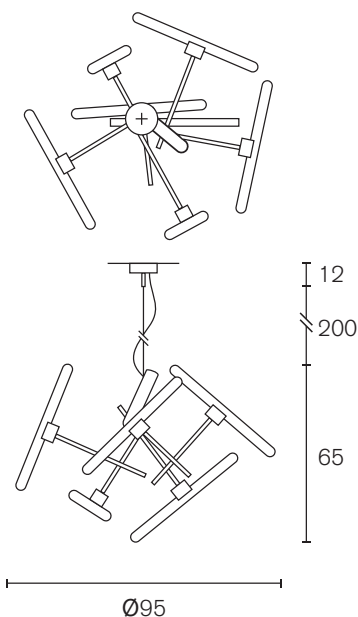

Element with downlight

Art.nr.	Dimensions	Light bulb	Weight	Finish	Price
LINLTDL30/40BLM	Ø40xH.35 cm	3x S14D	2,5 kg	1x GU10 spot downlight, black matt finish	€ 2.750
LINLTDL30/40BRBUR	Ø40xH.35 cm	3x S14D	2,5 kg	1x GU10 spot downlight, brass burnished finish	€ 3.250
LINLTDL30/40NAW	Ø40xH.35 cm	3x S14D	2,5 kg	1x GU10 spot downlight, nickel aged warm finish	€ 3.950
LINLTDL30/40GSF	Ø40xH.35 cm	3x S14D	2,5 kg	1x GU10 spot downlight, gold satin finish	€ 3.000

Chosen can be from the following options:

Suspension options

All elements are supplied with 3 meter electrical cable and a ceiling shade.
The beam angle for our GU10 spotlights is 60°.

Specifications and prices are subject to change without prior notice. Prices are exclusive of VAT.

Pricelist Europe 2022 - Update 1 valid from September 2022

Element

Art.nr.	Dimensions	Light bulb	Weight	Finish	Price
LINLT50/70BLM	Ø95xH.65 cm	5x S14D	6,0 kg	black matt finish	€ 3.400
LINLT50/70BRBUR	Ø95xH.65 cm	5x S14D	6,0 kg	brass burnished finish	€ 3.900
LINLT50/70NAW	Ø95xH.65 cm	5x S14D	6,0 kg	nickel aged warm finish	€ 4.650
LINLT50/70GSF	Ø95xH.65 cm	5x S14D	6,0 kg	gold satin finish	€ 3.700

Element with downlight

Art.nr.	Dimensions	Light bulb	Weight	Finish	Price
LINLTDL50/70BLM	Ø95xH.75 cm	5x S14D	8,0 kg	1x GU10 spot downlight, black matt finish	€ 3.750
LINLTDL50/70BRBUR	Ø95xH.75 cm	5x S14D	8,0 kg	1x GU10 spot downlight, brass burnished finish	€ 4.300
LINLTDL50/70NAW	Ø95xH.75 cm	5x S14D	8,0 kg	1x GU10 spot downlight, nickel aged warm finish	€ 4.950
LINLTDL50/70GSF	Ø95xH.75 cm	5x S14D	8,0 kg	1x GU10 spot downlight, gold satin finish	€ 4.100