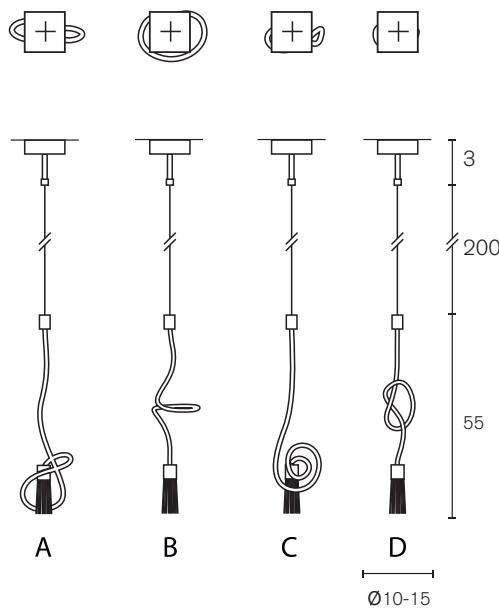

Element

Art.nr.	Dimensions	Light bulb	Weight	Finish	Price
55SOSST	Ø15xH.55 cm	1x E14	2,0 kg	stainless steel	€ 1.450
55SOSGSF	Ø15xH.55 cm	1x E14	2,0 kg	gold satin finish	€ 1.600