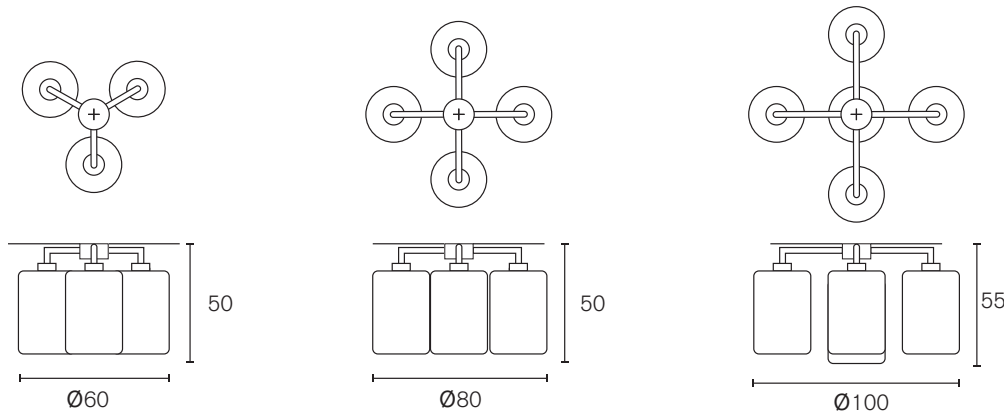

Ceiling Lamp Round

Art.nr.	Dimensions	Light bulb	Weight	Finish	Price
LOP60BLM	Ø60xH.50 cm	3x E27	10,0 kg	black matt finish	€ 2.650
LOP60N	Ø60xH.50 cm	3x E27	10,0 kg	nickel finish	€ 3.100
LOP60BR	Ø60xH.50 cm	3x E27	10,0 kg	brass finish	€ 3.450
LOP60BRBUR	Ø60xH.50 cm	3x E27	10,0 kg	brass burnished finish	€ 3.100
LOP60NAW	Ø60xH.50 cm	3x E27	10,0 kg	nickel aged warm finish	€ 3.450
LOP60GSF	Ø60xH.50 cm	3x E27	10,0 kg	gold satin finish	€ 2.900
LOP80BLM	Ø80xH.50 cm	4x E27	15,0 kg	black matt finish	€ 3.650
LOP80N	Ø80xH.50 cm	4x E27	15,0 kg	nickel finish	€ 3.850
LOP80BR	Ø80xH.50 cm	4x E27	15,0 kg	brass finish	€ 4.050
LOP80BRBUR	Ø80xH.50 cm	4x E27	15,0 kg	brass burnished finish	€ 3.850
LOP80NAW	Ø80xH.50 cm	4x E27	15,0 kg	nickel aged warm finish	€ 4.050
LOP80GSF	Ø80xH.50 cm	4x E27	15,0 kg	gold satin finish	€ 4.000
LOP100BLM	Ø100xH.55 cm	5x E27	20,0 kg	black matt finish	€ 4.350
LOP100N	Ø100xH.55 cm	5x E27	20,0 kg	nickel finish	€ 4.700
LOP100BR	Ø100xH.55 cm	5x E27	20,0 kg	brass finish	€ 5.150
LOP100BRBUR	Ø100xH.55 cm	5x E27	20,0 kg	brass burnished finish	€ 4.700
LOP100NAW	Ø100xH.55 cm	5x E27	20,0 kg	nickel aged warm finish	€ 5.150
LOP100GSF	Ø100xH.55 cm	5x E27	20,0 kg	gold satin finish	€ 4.800

Table Lamp

Art.nr.	Dimensions	Light bulb	Weight	Finish	Price
LOT75BLM	L.35xW.22xH.76 cm	1x E27	8,0 kg	black matt finish	€ 2.750
LOT75N	L.35xW.22xH.76 cm	1x E27	8,0 kg	nickel finish	€ 3.050
LOT75BR	L.35xW.22xH.76 cm	1x E27	8,0 kg	brass finish	€ 3.400
LOT75BRBUR	L.35xW.22xH.76 cm	1x E27	8,0 kg	brass burnished finish	€ 3.050
LOT75NAW	L.35xW.22xH.76 cm	1x E27	8,0 kg	nickel aged warm finish	€ 3.400
LOT75GSF	L.35xW.22xH.76 cm	1x E27	8,0 kg	gold satin finish	€ 3.050