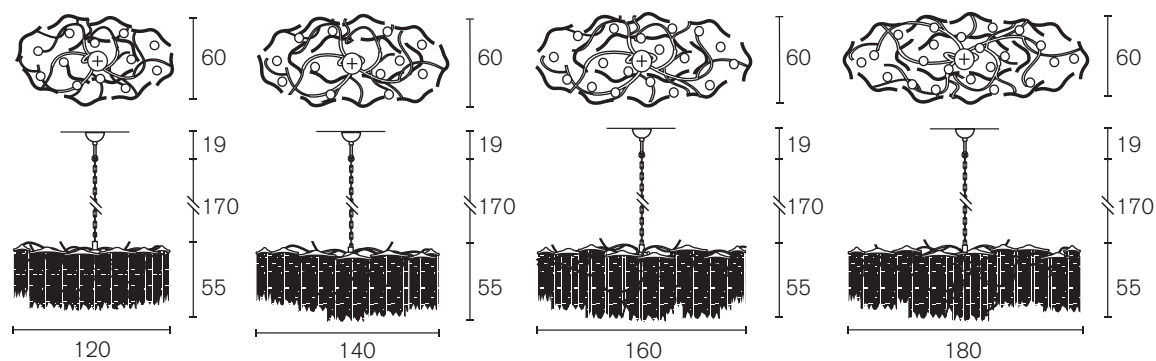

All chandeliers are supplied with 1,7 meter chain, 2 meter electrical cable and a ceiling shade.

Specifications and prices are subject to change without prior notice. Prices are exclusive of VAT.