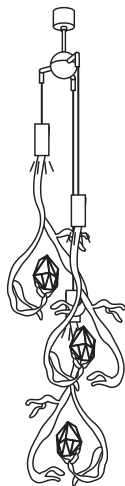

Options

Due to the scarcity of precious stones and minerals, we need to check availability before an order can be confirmed.
All precious stones differ from each other in size and shape.

The Orpheus element collection contains various elements that give the possibility to merge different objects into a composition. The individual elements can be used as stand alone, they can be hung in a composition and a chandelier can be assembled. Chosen can be from the following options:

Suspension options

Central Pot

Satellite

Disc

Ceiling Cover in line

All elements and art elements are supplied with 3 meter electrical cable and a ceiling shade.
The beam angle for our GU10 spotlights is 60°.

Specifications and prices are subject to change without prior notice. Prices are exclusive of VAT.

Pricelist Europe 2022 - Update 1 valid from September 2022