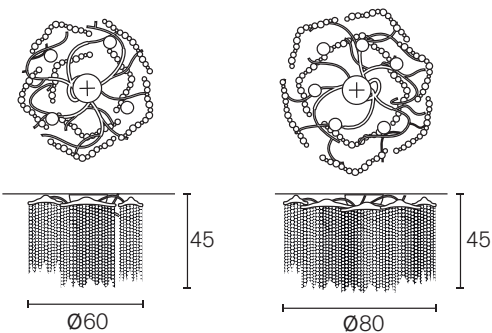

All chandeliers are supplied with 1,7 meter chain, 2 meter electrical cable and a ceiling shade.

Specifications and prices are subject to change without prior notice. Prices are exclusive of VAT.