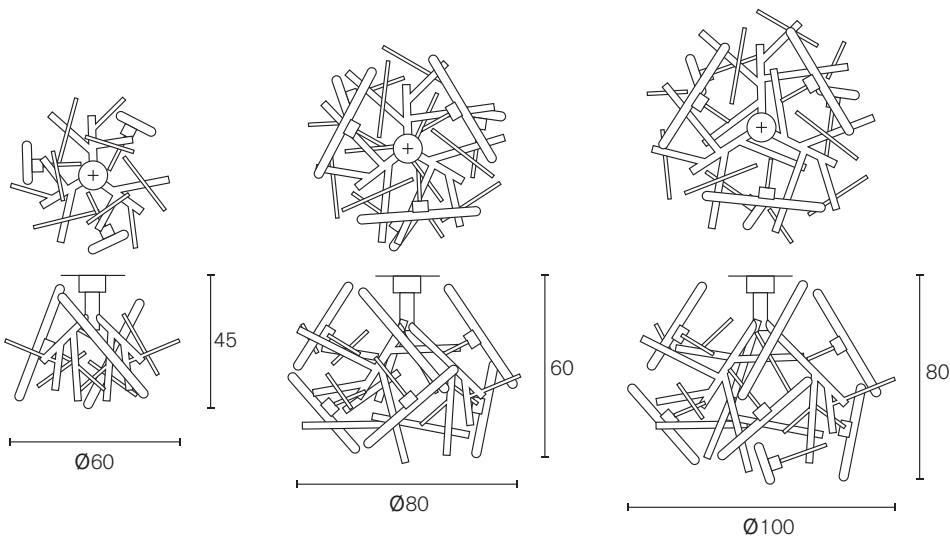

Ceiling Lamp Round

Art.nr.	Dimensions	Light bulb	Weight	Finish	Price
LINP60BLM	Ø60xH.45 cm	3x S14D	9,0 kg	black matt finish	€ 3.450
LINP60BRBUR	Ø60xH.45 cm	3x S14D	9,0 kg	brass burnished finish	€ 5.250
LINP60NAW	Ø60xH.45 cm	3x S14D	9,0 kg	nickel aged warm finish	€ 6.050
LINP60GSF	Ø60xH.45 cm	3x S14D	9,0 kg	gold satin finish	€ 3.800
LINP80BLM	Ø80xH.60 cm	6x S14D	14,0 kg	black matt finish	€ 5.450
LINP80BRBUR	Ø80xH.60 cm	6x S14D	14,0 kg	brass burnished finish	€ 7.600
LINP80NAW	Ø80xH.60 cm	6x S14D	14,0 kg	nickel aged warm finish	€ 8.800
LINP80GSF	Ø80xH.60 cm	6x S14D	14,0 kg	gold satin finish	€ 6.000
LINP100BLM	Ø100xH.80 cm	6x S14D	19,0 kg	black matt finish	€ 5.850
LINP100BRBUR	Ø100xH.80 cm	6x S14D	19,0 kg	brass burnished finish	€ 7.850
LINP100NAW	Ø100xH.80 cm	6x S14D	19,0 kg	nickel aged warm finish	€ 10.250
LINP100GSF	Ø100xH.80 cm	6x S14D	19,0 kg	gold satin finish	€ 6.450

Standard the Linea will be delivered with reflector bars in finish of the lamp. The reflector bars can be delivered in various finishes on request.

Specifications and prices are subject to change without prior notice. Prices are exclusive of VAT.