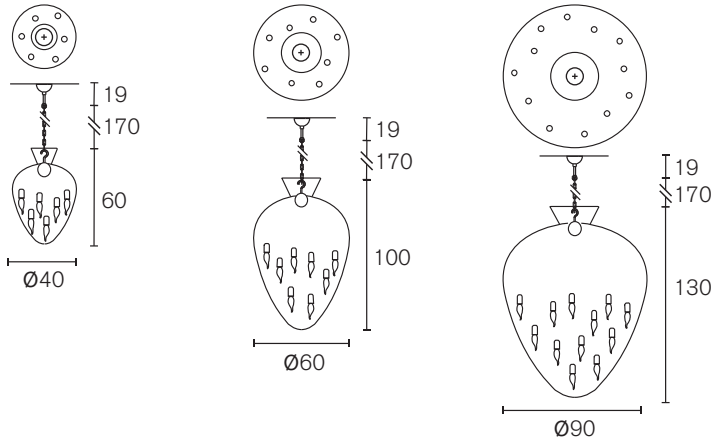

Collection Hollywood

HCC90N

Hollywood Chandelier Conical (Ø90xH.130 cm, nickel finish, 16x E14, 27,0 kg)

Any size as customised object possible

Chandelier Conical

Art.nr.	Dimensions	Light bulb	Weight	Finish	Price
HCC40W	Ø40xH.60 cm	6x E14	6,0 kg	white finish	€ 4.200
HCC40N	Ø40xH.60 cm	6x E14	6,0 kg	nickel finish	€ 5.800
HCC40GSF	Ø40xH.60 cm	6x E14	6,0 kg	gold satin finish	€ 4.600
HCC60W	Ø60xH.100 cm	8x E14	16,0 kg	white finish	€ 4.400
HCC60N	Ø60xH.100 cm	8x E14	16,0 kg	nickel finish	€ 6.550
HCC60GSF	Ø60xH.100 cm	8x E14	16,0 kg	gold satin finish	€ 4.850
HCC90W	Ø90xH.130 cm	16x E14	27,0 kg	white finish	€ 7.250
HCC90N	Ø90xH.130 cm	16x E14	27,0 kg	nickel finish	€ 10.500
HCC90GSF	Ø90xH.130 cm	16x E14	27,0 kg	gold satin finish	€ 7.950