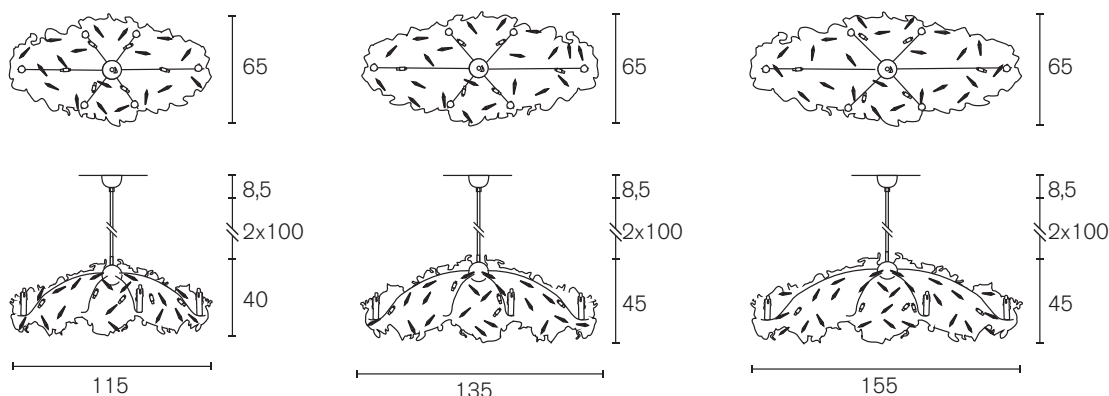

Chandelier Oval

Art.nr.	Dimensions	Light bulb	Weight	Finish	Price
ILCO115BL	L.115xW.65xH.40 cm	12x G9	27,0 kg	black finish	€ 7.550
ILCO115W	L.115xW.65xH.40 cm	12x G9	27,0 kg	white finish	€ 7.550
ILCO115N	L.115xW.65xH.40 cm	12x G9	27,0 kg	nickel finish	€ 10.400
ILCO115GSF	L.115xW.65xH.40 cm	12x G9	27,0 kg	gold satin finish	€ 9.050
ILCO135BL	L.135xW.65xH.45 cm	12x G9	30,0 kg	black finish	€ 7.750
ILCO135W	L.135xW.65xH.45 cm	12x G9	30,0 kg	white finish	€ 7.750
ILCO135N	L.135xW.65xH.45 cm	12x G9	30,0 kg	nickel finish	€ 10.650
ILCO135GSF	L.135xW.65xH.45 cm	12x G9	30,0 kg	gold satin finish	€ 9.300
ILCO155BL	L.155xW.65xH.45 cm	12x G9	40,0 kg	black finish	€ 9.100
ILCO155W	L.155xW.65xH.45 cm	12x G9	40,0 kg	white finish	€ 9.100
ILCO155N	L.155xW.65xH.45 cm	12x G9	40,0 kg	nickel finish	€ 10.950
ILCO155GSF	L.155xW.65xH.45 cm	12x G9	40,0 kg	gold satin finish	€ 10.900

Hanging Lamp Round

Art.nr.	Dimensions	Light bulb	Weight	Finish	Price
ILC80BL	Ø80xH.35 cm	12x G9	23,0 kg	black finish	€ 7.250
ILC80W	Ø80xH.35 cm	12x G9	23,0 kg	white finish	€ 7.250
ILC80N	Ø80xH.35 cm	12x G9	23,0 kg	nickel finish	€ 9.950
ILC80GSF	Ø80xH.35 cm	12x G9	23,0 kg	gold satin finish	€ 8.650
ILC100BL	Ø100xH.45 cm	12x G9	34,0 kg	black finish	€ 7.950
ILC100W	Ø100xH.45 cm	12x G9	34,0 kg	white finish	€ 7.950
ILC100N	Ø100xH.45 cm	12x G9	34,0 kg	nickel finish	€ 10.950
ILC100GSF	Ø100xH.45 cm	12x G9	34,0 kg	gold satin finish	€ 9.550
ILC120BL	Ø120xH.55 cm	12x G9	52,0 kg	black finish	€ 9.400
ILC120W	Ø120xH.55 cm	12x G9	52,0 kg	white finish	€ 9.400
ILC120N	Ø120xH.55 cm	12x G9	52,0 kg	nickel finish	€ 12.250
ILC120GSF	Ø120xH.55 cm	12x G9	52,0 kg	gold satin finish	€ 11.250