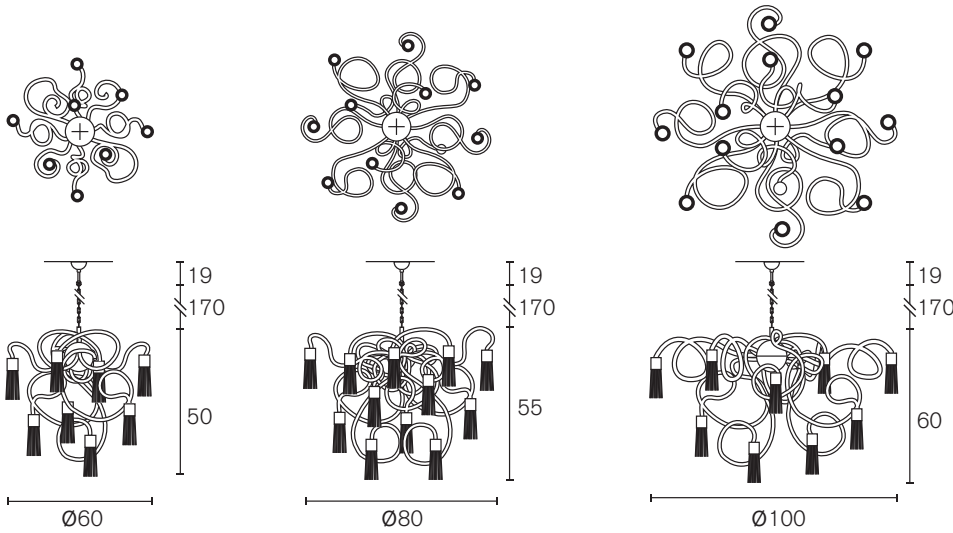

Chandelier Round

Art.nr.	Dimensions	Light bulb	Weight	Finish	Price
SOSC60N	Ø60xH.50 cm	8x E14	23,0 kg	nickel finish	€ 6.650
SOSC60GSF	Ø60xH.50 cm	8x E14	23,0 kg	gold satin finish	€ 7.300
SOSC80N	Ø80xH.55 cm	12x E14	30,0 kg	nickel finish	€ 8.550
SOSC80GSF	Ø80xH.55 cm	12x E14	30,0 kg	gold satin finish	€ 9.450
SOSC100N	Ø100xH.60 cm	14x E14	38,0 kg	nickel finish	€ 9.050
SOSC100GSF	Ø100xH.60 cm	14x E14	38,0 kg	gold satin finish	€ 9.950