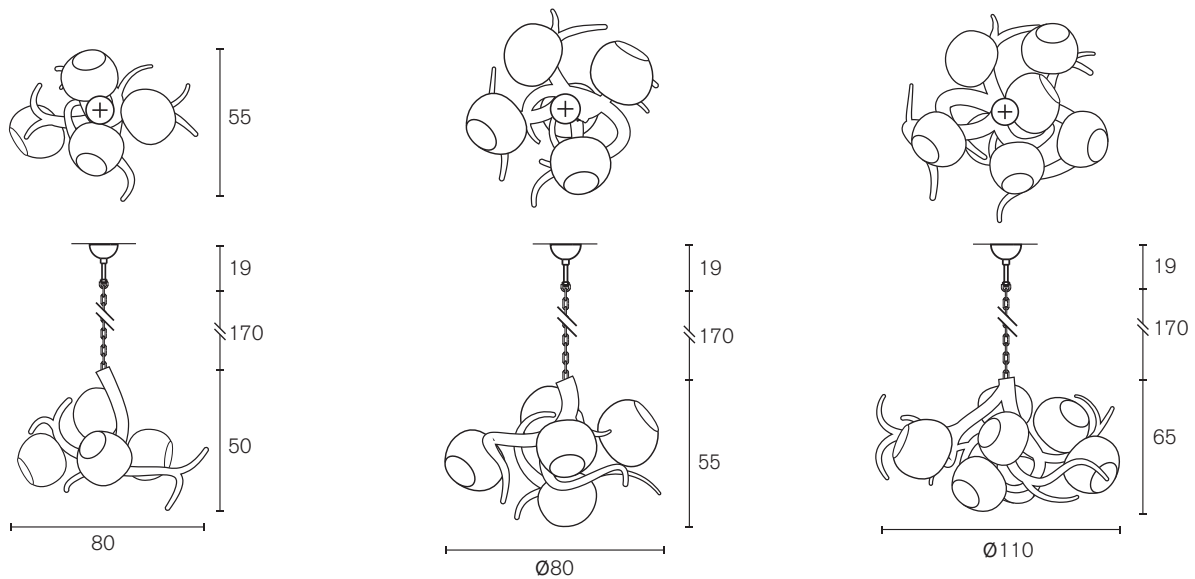

Art.nr.	Dimensions	Light bulb	Weight	Finish	Price
ERSA4BLM-GLIRI	L.80xW.55xH.50 cm	4x E27	11,0 kg	black matt finish, glass sphere iridescent	€ 4.800
ERSA4N-GLIRI	L.80xW.55xH.50 cm	4x E27	11,0 kg	nickel finish, glass sphere iridescent	€ 7.250
ERSA4BR-GLIRI	L.80xW.55xH.50 cm	4x E27	11,0 kg	brass finish, glass sphere iridescent	€ 8.700
ERSA4BRBUR-GLIRI	L.80xW.55xH.50 cm	4x E27	11,0 kg	brass burnished finish, glass sphere iridescent	€ 5.800
ERSA4NAW-GLIRI	L.80xW.55xH.50 cm	4x E27	11,0 kg	nickel aged warm finish, glass sphere iridescent	€ 8.700
ERSA4GSF-GLIRI	L.80xW.55xH.50 cm	4x E27	11,0 kg	gold satin finish, glass sphere iridescent	€ 5.300
ERSAC80BLM-GLIRI	Ø80xH.55 cm	5x E27	15,0 kg	black matt finish, glass sphere iridescent	€ 6.050
ERSAC80N-GLIRI	Ø80xH.55 cm	5x E27	15,0 kg	nickel finish, glass sphere iridescent	€ 9.100
ERSAC80BR-GLIRI	Ø80xH.55 cm	5x E27	15,0 kg	brass finish, glass sphere iridescent	€ 10.900
ERSAC80BRBUR-GLIRI	Ø80xH.55 cm	5x E27	15,0 kg	brass burnished finish, glass sphere iridescent	€ 7.350
ERSAC80NAW-GLIRI	Ø80xH.55 cm	5x E27	15,0 kg	nickel aged warm finish, glass sphere iridescent	€ 10.900
ERSAC80GSF-GLIRI	Ø80xH.55 cm	5x E27	15,0 kg	gold satin finish, glass sphere iridescent	€ 6.650
ERSAC100BLM-GLIRI	Ø110xH.65 cm	7x E27	23,0 kg	black matt finish, glass sphere iridescent	€ 8.600
ERSAC100N-GLIRI	Ø110xH.65 cm	7x E27	23,0 kg	nickel finish, glass sphere iridescent	€ 12.850
ERSAC100BR-GLIRI	Ø110xH.65 cm	7x E27	23,0 kg	brass finish, glass sphere iridescent	€ 15.400
ERSAC100BRBUR-GLIRI	Ø110xH.65 cm	7x E27	23,0 kg	brass burnished finish, glass sphere iridescent	€ 10.350
ERSAC100NAW-GLIRI	Ø110xH.65 cm	7x E27	23,0 kg	nickel aged warm finish, glass sphere iridescent	€ 15.400
ERSAC100GSF-GLIRI	Ø110xH.65 cm	7x E27	23,0 kg	gold satin finish, glass sphere iridescent	€ 9.450

Standard the ERSA will be delivered with iridescent glass spheres. Other options are bronze translucent or clear glass spheres.
All chandeliers are supplied with 1,7 meter chain, 2 meter electrical cable and a ceiling shade.

Specifications and prices are subject to change without prior notice. Prices are exclusive of VAT.