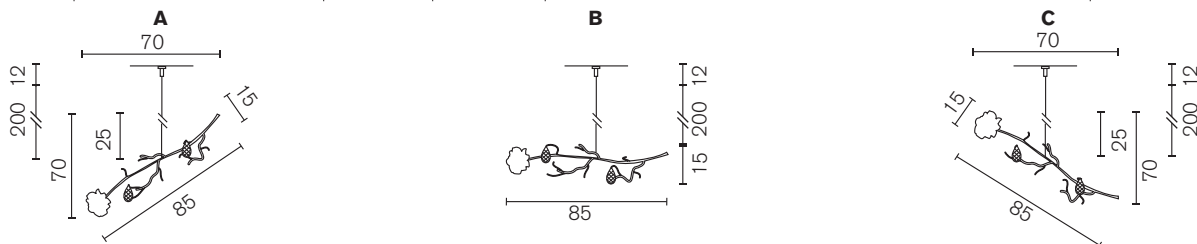

Single Decorative Rose

Art.nr.	Dimensions	Light bulb	Weight	Finish	Price
VERSRD80N	L.85xW.20xH.20 cm		1,0 kg	nickel finish	€ 1.100
VERSRD80GSF	L.85xW.20xH.20 cm		1,0 kg	gold satin finish	€ 1.000