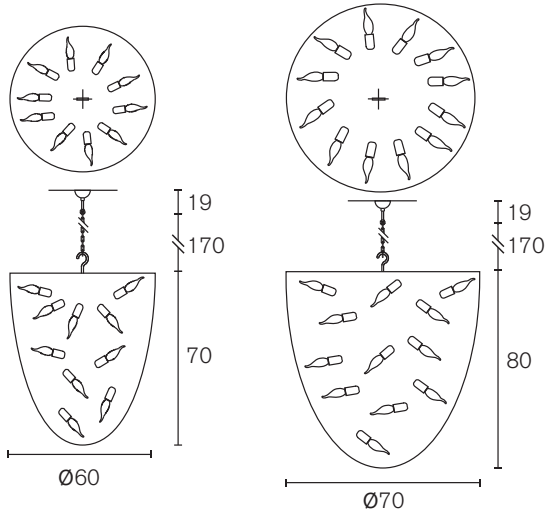

Chandelier Conical

Art.nr.	Dimensions	Light bulb	Weight	Finish	Price
LYCC60W	Ø60xH.70 cm	10x E14	22,0 kg	white finish	€ 7.550
LYCC60N	Ø60xH.70 cm	10x E14	22,0 kg	nickel finish	€ 8.800
LYCC60GSF	Ø60xH.70 cm	10x E14	22,0 kg	gold satin finish	€ 8.300
LYCC70W	Ø70xH.80 cm	12x E14	28,0 kg	white finish	€ 9.000
LYCC70N	Ø70xH.80 cm	12x E14	28,0 kg	nickel finish	€ 9.950
LYCC70GSF	Ø70xH.80 cm	12x E14	28,0 kg	gold satin finish	€ 9.900

Chandelier Oval

Art.nr.	Dimensions	Light bulb	Weight	Finish	Price
LYOC60W	L.120xW.60xH.65 cm	16x E14	25,0 kg	white finish	€ 9.750
LYOC60N	L.120xW.60xH.65 cm	16x E14	25,0 kg	nickel finish	€ 11.500
LYOC60GSF	L.120xW.60xH.65 cm	16x E14	25,0 kg	gold satin finish	€ 10.750
LYOC70W	L.140xW.70xH.65 cm	16x E14	30,0 kg	white finish	€ 10.800
LYOC70N	L.140xW.70xH.65 cm	16x E14	30,0 kg	nickel finish	€ 11.900
LYOC70GSF	L.140xW.70xH.65 cm	16x E14	30,0 kg	gold satin finish	€ 11.900
LYOC80W	L.160xW.70xH.65 cm	18x E14	41,0 kg	white finish	€ 11.700
LYOC80N	L.160xW.70xH.65 cm	18x E14	41,0 kg	nickel finish	€ 15.900
LYOC80GSF	L.160xW.70xH.65 cm	18x E14	41,0 kg	gold satin finish	€ 12.850
LYOC100W	L.200xW.70xH.65 cm	24x E14	65,0 kg	white finish	€ 14.300
LYOC100N	L.200xW.70xH.65 cm	24x E14	65,0 kg	nickel finish	€ 17.100
LYOC100GSF	L.200xW.70xH.65 cm	24x E14	65,0 kg	gold satin finish	€ 15.700