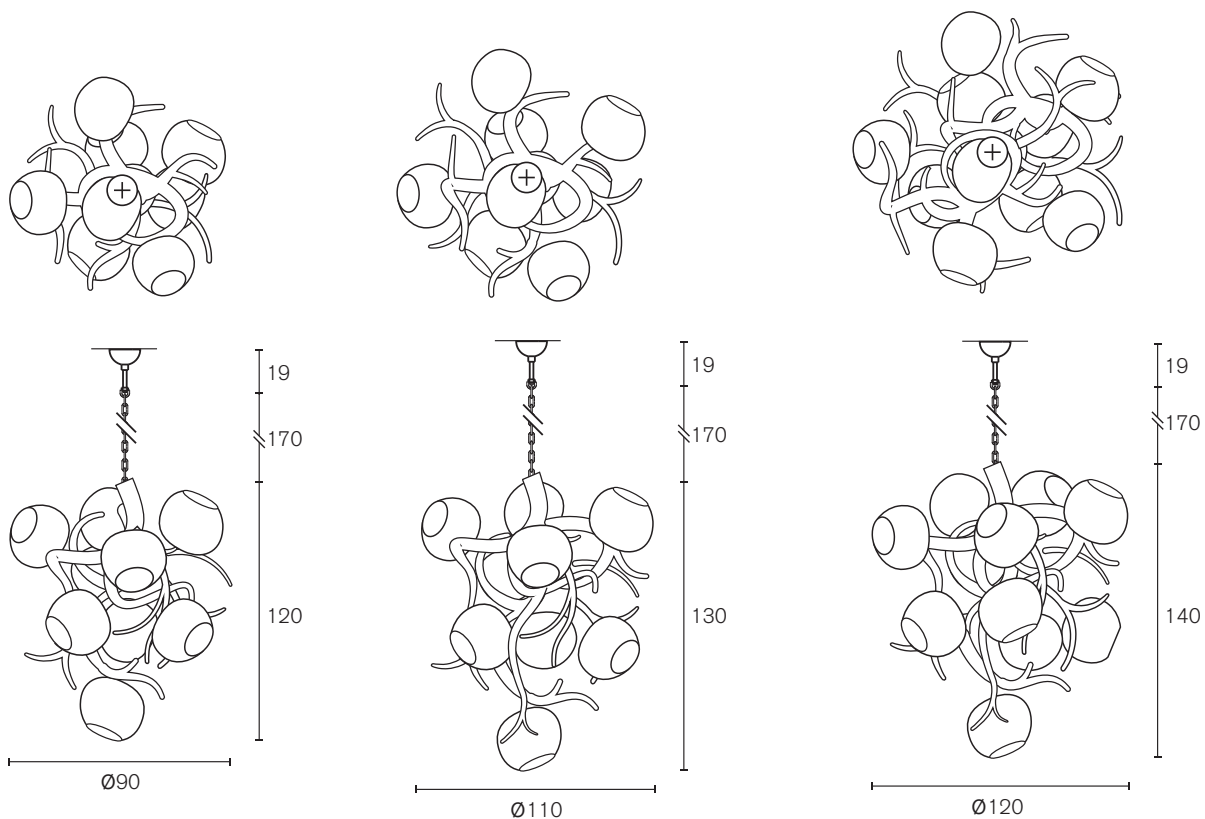

Art.nr.	Dimensions	Light bulb	Weight	Finish	Price
ERSACC90BLM-GLIRI	Ø90xH.120 cm	9x E27	35,0 kg	black matt finish, glass sphere iridescent	€ 14.700
ERSACC90N-GLIRI	Ø90xH.120 cm	9x E27	35,0 kg	nickel finish, glass sphere iridescent	€ 18.250
ERSACC90BR-GLIRI	Ø90xH.120 cm	9x E27	35,0 kg	brass finish, glass sphere iridescent	€ 21.900
ERSACC90BRBUR-GLIRI	Ø90xH.120 cm	9x E27	35,0 kg	brass burnished finish, glass sphere iridescent	€ 16.850
ERSACC90NAW-GLIRI	Ø90xH.120 cm	9x E27	35,0 kg	nickel aged warm finish, glass sphere iridescent	€ 21.900
ERSACC90GSF-GLIRI	Ø90xH.120 cm	9x E27	35,0 kg	gold satin finish, glass sphere iridescent	€ 16.200
ERSACC110BLM-GLIRI	Ø110xH.130 cm	12x E27	45,0 kg	black matt finish, glass sphere iridescent	€ 17.300
ERSACC110N-GLIRI	Ø110xH.130 cm	12x E27	45,0 kg	nickel finish, glass sphere iridescent	€ 21.000
ERSACC110BR-GLIRI	Ø110xH.130 cm	12x E27	45,0 kg	brass finish, glass sphere iridescent	€ 25.200
ERSACC110BRBUR-GLIRI	Ø110xH.130 cm	12x E27	45,0 kg	brass burnished finish, glass sphere iridescent	€ 19.250
ERSACC110NAW-GLIRI	Ø110xH.130 cm	12x E27	45,0 kg	nickel aged warm finish, glass sphere iridescent	€ 25.200
ERSACC110GSF-GLIRI	Ø110xH.130 cm	12x E27	45,0 kg	gold satin finish, glass sphere iridescent	€ 19.050
ERSACC130BLM-GLIRI	Ø120xH.140 cm	16x E27	55,0 kg	black matt finish, glass sphere iridescent	€ 18.650
ERSACC130N-GLIRI	Ø120xH.140 cm	16x E27	55,0 kg	nickel finish, glass sphere iridescent	€ 25.750
ERSACC130BR-GLIRI	Ø120xH.140 cm	16x E27	55,0 kg	brass finish, glass sphere iridescent	€ 30.900
ERSACC130BRBUR-GLIRI	Ø120xH.140 cm	16x E27	55,0 kg	brass burnished finish, glass sphere iridescent	€ 22.550
ERSACC130NAW-GLIRI	Ø120xH.140 cm	16x E27	55,0 kg	nickel aged warm finish, glass sphere iridescent	€ 30.900
ERSACC130GSF-GLIRI	Ø120xH.140 cm	16x E27	55,0 kg	gold satin finish, glass sphere iridescent	€ 20.500

Standard the Ersa will be delivered with iridescent glass spheres. Other options are bronze translucent or clear glass spheres. All chandeliers are supplied with 1,7 meter chain, 2 meter electrical cable and a ceiling shade.

Specifications and prices are subject to change without prior notice. Prices are exclusive of VAT.