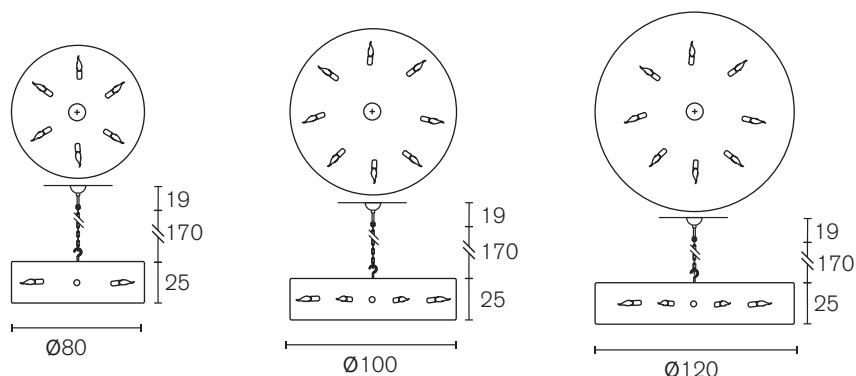

Chandelier Round

Art.nr.	Dimensions	Light bulb	Weight	Finish	Price
HC80W	Ø80xH.25 cm	6x E14	11,0 kg	white finish	€ 5.250
HC80N	Ø80xH.25 cm	6x E14	11,0 kg	nickel finish	€ 5.850
HC80GSF	Ø80xH.25 cm	6x E14	11,0 kg	gold satin finish	€ 5.800
HC100W	Ø100xH.25 cm	8x E14	25,0 kg	white finish	€ 5.550
HC100N	Ø100xH.25 cm	8x E14	25,0 kg	nickel finish	€ 6.150
HC100GSF	Ø100xH.25 cm	8x E14	25,0 kg	gold satin finish	€ 6.100
HC120W	Ø120xH.25 cm	10x E14	28,0 kg	white finish	€ 6.200
HC120N	Ø120xH.25 cm	10x E14	28,0 kg	nickel finish	€ 8.550
HC120GSF	Ø120xH.25 cm	10x E14	28,0 kg	gold satin finish	€ 6.800

Chandelier Candlestick Round

Art.nr.	Dimensions	Light bulb	Weight	Finish	Price
HCCH10X10W	Ø100xH.40 cm	12x E14	21,0 kg	white finish	€ 6.500
HCCH10X10N	Ø100xH.40 cm	12x E14	21,0 kg	nickel finish	€ 8.900
HCCH10X10GSF	Ø100xH.40 cm	12x E14	21,0 kg	gold satin finish	€ 7.150
HCCH12X12W	Ø120xH.40 cm	12x E14	25,0 kg	white finish	€ 7.400
HCCH12X12N	Ø120xH.40 cm	12x E14	25,0 kg	nickel finish	€ 10.150
HCCH12X12GSF	Ø120xH.40 cm	12x E14	25,0 kg	gold satin finish	€ 8.150