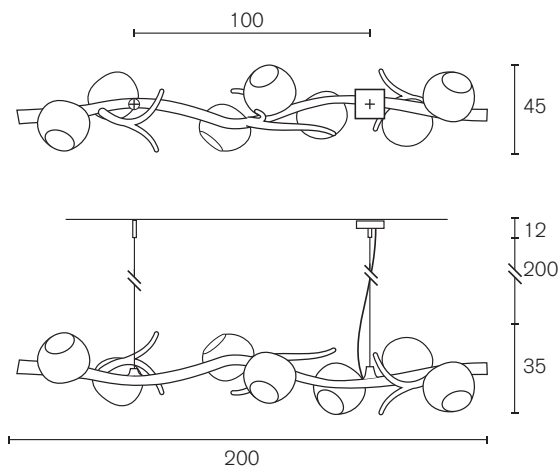

Hanging Lamp Long

Art.nr.	Dimensions	Light bulb	Weight	Finish	Price
ERSAHL200BLM-GLIRI	L.200xW.45xH.35 cm	7x E27	22,0 kg	black matt finish, glass sphere iridescent	€ 9.850
ERSAHL200N-GLIRI	L.200xW.45xH.35 cm	7x E27	22,0 kg	nickel finish, glass sphere iridescent	€ 12.750
ERSAHL200BR-GLIRI	L.200xW.45xH.35 cm	7x E27	22,0 kg	brass finish, glass sphere iridescent	€ 15.300
ERSAHL200BRBUR-GLIRI	L.200xW.45xH.35 cm	7x E27	22,0 kg	brass burnished finish, glass sphere iridescent	€ 11.800
ERSAHL200NAW-GLIRI	L.200xW.45xH.35 cm	7x E27	22,0 kg	nickel aged warm finish, glass sphere iridescent	€ 15.300
ERSAHL200GSF-GLIRI	L.200xW.45xH.35 cm	7x E27	22,0 kg	gold satin finish, glass sphere iridescent	€ 10.850
ERSAHL225BLM-GLIRI	L.225xW.45xH.35 cm	8x E27	25,0 kg	black matt finish, glass sphere iridescent	€ 10.650
ERSAHL225N-GLIRI	L.225xW.45xH.35 cm	8x E27	25,0 kg	nickel finish, glass sphere iridescent	€ 14.050
ERSAHL225BR-GLIRI	L.225xW.45xH.35 cm	8x E27	25,0 kg	brass finish, glass sphere iridescent	€ 16.850
ERSAHL225BRBUR-GLIRI	L.225xW.45xH.35 cm	8x E27	25,0 kg	brass burnished finish, glass sphere iridescent	€ 12.950
ERSAHL225NAW-GLIRI	L.225xW.45xH.35 cm	8x E27	25,0 kg	nickel aged warm finish, glass sphere iridescent	€ 16.850
ERSAHL225GSF-GLIRI	L.225xW.45xH.35 cm	8x E27	25,0 kg	gold satin finish, glass sphere iridescent	€ 11.700

Ceiling Lamp Round

Art.nr.	Dimensions	Light bulb	Weight	Finish	Price
ERSAP60BLM-GLIRI	Ø60xH.25 cm	3x E27	10,0 kg	black matt finish, glass sphere iridescent	€ 4.100
ERSAP60N-GLIRI	Ø60xH.25 cm	3x E27	10,0 kg	nickel finish, glass sphere iridescent	€ 5.200
ERSAP60BR-GLIRI	Ø60xH.25 cm	3x E27	10,0 kg	brass finish, glass sphere iridescent	€ 6.250
ERSAP60BRBUR-GLIRI	Ø60xH.25 cm	3x E27	10,0 kg	brass burnished finish, glass sphere iridescent	€ 4.800
ERSAP60NAW-GLIRI	Ø60xH.25 cm	3x E27	10,0 kg	nickel aged warm finish, glass sphere iridescent	€ 6.250
ERSAP60GSF-GLIRI	Ø60xH.25 cm	3x E27	10,0 kg	gold satin finish, glass sphere iridescent	€ 4.500

Standard the Ersa will be delivered with iridescent glass spheres. Other options are bronze translucent or clear glass spheres.

All hanging lamps long are supplied with 2 meter steel cable, 2 meter electrical cable and a ceiling shade.

Specifications and prices are subject to change without prior notice. Prices are exclusive of VAT.