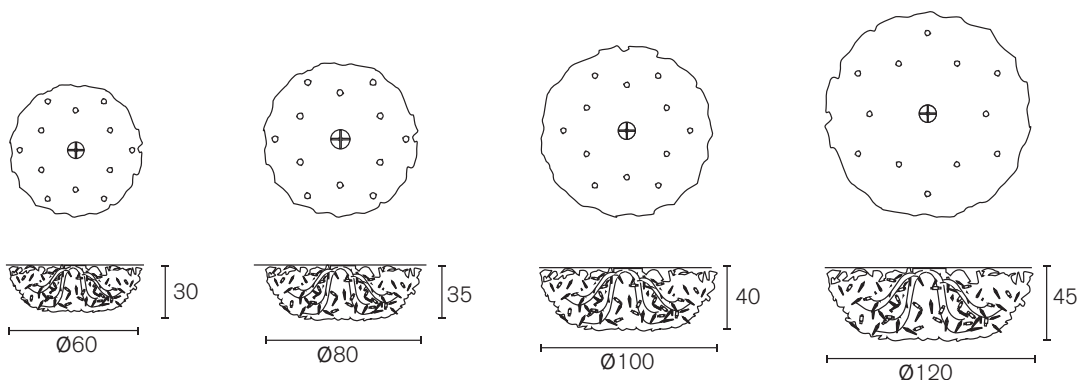

Ceiling Lamp Round

Art.nr.	Dimensions	Light bulb	Weight	Finish	Price
ILP60BL	Ø60xH.30 cm	10x G9	13,0 kg	black finish	€ 4.750
ILP60W	Ø60xH.30 cm	10x G9	13,0 kg	white finish	€ 4.750
ILP60N	Ø60xH.30 cm	10x G9	13,0 kg	nickel finish	€ 6.200
ILP60GSF	Ø60xH.30 cm	10x G9	13,0 kg	gold satin finish	€ 5.700
ILP80BL	Ø80xH.35 cm	12x G9	18,0 kg	black finish	€ 5.950
ILP80W	Ø80xH.35 cm	12x G9	18,0 kg	white finish	€ 5.950
ILP80N	Ø80xH.35 cm	12x G9	18,0 kg	nickel finish	€ 7.100
ILP80GSF	Ø80xH.35 cm	12x G9	18,0 kg<!-- <td-->gold satin finish	€ 7.150	
ILP100BL	Ø100xH.40 cm	12x G9	26,0 kg	black finish	€ 6.350
ILP100W	Ø100xH.40 cm	12x G9	26,0 kg	white finish	€ 6.350
ILP100N	Ø100xH.40 cm	12x G9	26,0 kg	nickel finish	€ 8.150
ILP100GSF	Ø100xH.40 cm	12x G9	26,0 kg	gold satin finish	€ 7.600
ILP120BL	Ø120xH.45 cm	15x G9	35,0 kg	black finish	€ 8.050
ILP120W	Ø120xH.45 cm	15x G9	35,0 kg	white finish	€ 8.050
ILP120N	Ø120xH.45 cm	15x G9	35,0 kg	nickel finish	€ 11.900
ILP120GSF	Ø120xH.45 cm	15x G9	35,0 kg	gold satin finish	€ 9.650

Wall Lamp

Art.nr.	Dimensions	Light bulb	Weight	Finish	Price
ILW30BL-L	W.30xH.40xD.14 cm	1x E14	3,0 kg	black finish, left version	€ 1.650
ILW30BL-R	W.30xH.40xD.14 cm	1x E14	3,0 kg	black finish, right version	€ 1.650
ILW30W-L	W.30xH.40xD.14 cm	1x E14	3,0 kg	white finish, left version	€ 1.650
ILW30W-R	W.30xH.40xD.14 cm	1x E14	3,0 kg	white finish, right version	€ 1.650
ILW30N-L	W.30xH.40xD.14 cm	1x E14	3,0 kg	nickel finish, left version	€ 1.850
ILW30N-R	W.30xH.40xD.14 cm	1x E14	3,0 kg	nickel finish, right version	€ 1.850
ILW30GSF-L	W.30xH.40xD.14 cm	1x E14	3,0 kg	gold satin finish, left version	€ 2.000
ILW30GSF-R	W.30xH.40xD.14 cm	1x E14	3,0 kg	gold satin finish, right version	€ 2.000