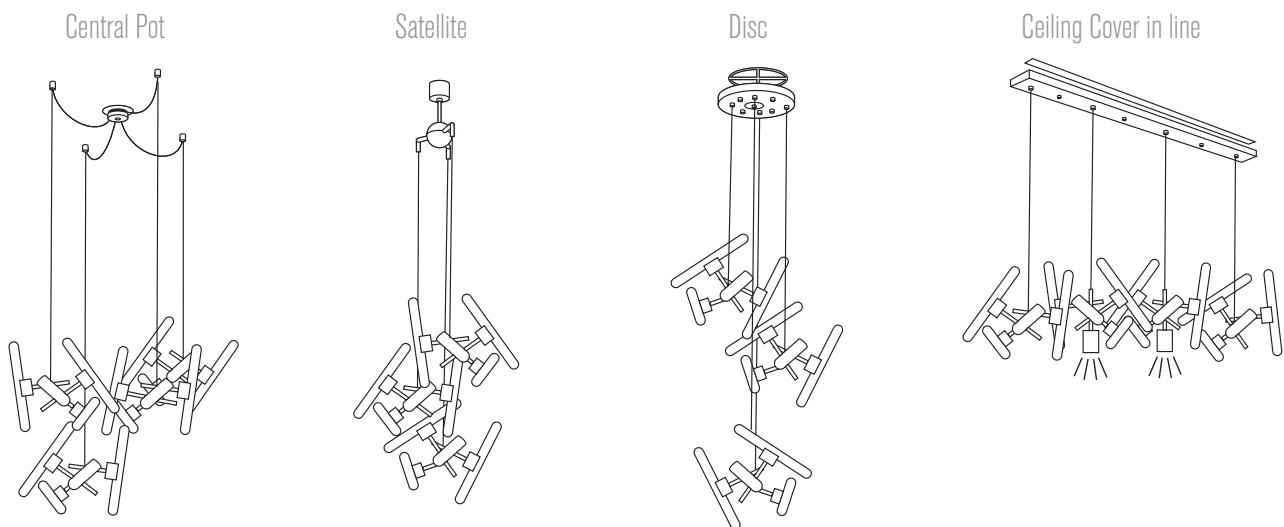

Standard the Linea will be delivered with reflector bars in the finish of the lamp. The reflector bars can be delivered in various finishes on request. All chandeliers are supplied with 2 meter stem and a ceiling shade.

Element with downlight

Art.nr.	Dimensions	Light bulb	Weight	Finish	Price
LINLTDL30/40BLM	Ø40xH.35 cm	3x S14D	2,5 kg	1x GU10 spot downlight, black matt finish	€ 2.750
LINLTDL30/40BRBUR	Ø40xH.35 cm	3x S14D	2,5 kg	1x GU10 spot downlight, brass burnished finish	€ 3.250
LINLTDL30/40NAW	Ø40xH.35 cm	3x S14D	2,5 kg	1x GU10 spot downlight, nickel aged warm finish	€ 3.950
LINLTDL30/40GSF	Ø40xH.35 cm	3x S14D	2,5 kg	1x GU10 spot downlight, gold satin finish	€ 3.000

The Linea element collection contains various elements that give the possibility to merge different objects into a composition. The individual elements can be used as stand alone, they can be hung in a composition and a chandelier can be assembled.

Chosen can be from the following options:

Suspension options

All elements are supplied with 3 meter electrical cable and a ceiling shade.
The beam angle for our GU10 spotlights is 60°.

Specifications and prices are subject to change without prior notice. Prices are exclusive of VAT.