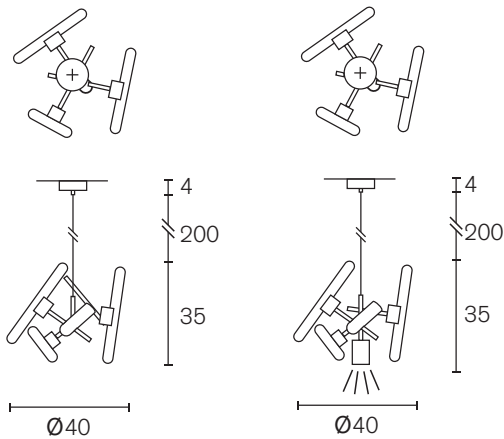

Element

Art.nr.	Dimensions	Light bulb	Weight	Finish	Price
LINLT30/40BLM	Ø40xH.35 cm	3x S14D	2,5 kg	black matt finish	€ 2.400
LINLT30/40BRBUR	Ø40xH.35 cm	3x S14D	2,5 kg	brass burnished finish	€ 2.900
LINLT30/40NAW	Ø40xH.35 cm	3x S14D	2,5 kg	nickel aged warm finish	€ 3.650
LINLT30/40GSF	Ø40xH.35 cm	3x S14D	2,5 kg	gold satin finish	€ 2.700

Element with downlight

Art.nr.	Dimensions	Light bulb	Weight	Finish	Price
LINLTDL30/40BLM	Ø40xH.35 cm	3x S14D	2,5 kg	1x GU10 spot downlight, black matt finish	€ 2.750
LINLTDL30/40BRBUR	Ø40xH.35 cm	3x S14D	2,5 kg	1x GU10 spot downlight, brass burnished finish	€ 3.250
LINLTDL30/40NAW	Ø40xH.35 cm	3x S14D	2,5 kg	1x GU10 spot downlight, nickel aged warm finish	€ 3.950
LINLTDL30/40GSF	Ø40xH.35 cm	3x S14D	2,5 kg	1x GU10 spot downlight, gold satin finish	€ 3.000

The Linea element collection contains various elements that give the possibility to merge different objects into a composition. The individual elements can be used as stand alone, they can be hung in a composition and a chandelier can be assembled.

Chosen can be from the following options: