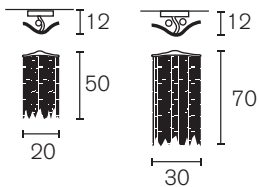

Specifications and prices are subject to change without prior notice. Prices are exclusive of VAT.

Table Lamp

Art.nr.	Dimensions	Light bulb	Weight	Finish	Price
ART30BLM	Ø30xH.85 cm	3x E14	17,0 kg	black matt finish	€ 2.850
ART30N	Ø30xH.85 cm	3x E14	17,0 kg	nickel finish	€ 3.550
ART30GSF	Ø30xH.85 cm	3x E14	17,0 kg	gold satin finish	€ 3.200

Wall Lamp

Art.nr.	Dimensions	Light bulb	Weight	Finish	Price
ARW50BLM	W.20xH.50xD.12 cm	1x E14	7,0 kg	black matt finish	€ 1.300
ARW50N	W.20xH.50xD.12 cm	1x E14	7,0 kg	nickel finish	€ 1.600
ARW50GSF	W.20xH.50xD.12 cm	1x E14	7,0 kg	gold satin finish	€ 1.450
ARW70BLM	W.30xH.70xD.12 cm	2x E14	10,0 kg	black matt finish	€ 1.600
ARW70N	W.30xH.70xD.12 cm	2x E14	10,0 kg	nickel finish	€ 2.000
ARW70GSF	W.30xH.70xD.12 cm	2x E14	10,0 kg	gold satin finish	€ 1.800