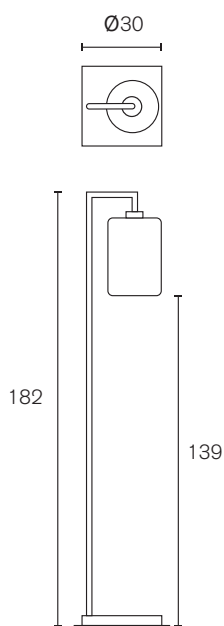

Floor Lamp

Art.nr.	Dimensions	Light bulb	Weight	Finish	Price
LOF180BLM	Ø30xH.182 cm	1x E27	11,0 kg	black matt finish	€ 2.850
LOF180N	Ø30xH.182 cm	1x E27	11,0 kg	nickel finish	€ 3.800
LOF180BR	Ø30xH.182 cm	1x E27	11,0 kg	brass finish	€ 4.250
LOF180BRBUR	Ø30xH.182 cm	1x E27	11,0 kg	brass burnished finish	€ 3.800
LOF180NAW	Ø30xH.182 cm	1x E27	11,0 kg	nickel aged warm finish	€ 4.250
LOF180GSF	Ø30xH.182 cm	1x E27	11,0 kg	gold satin finish	€ 3.150
LOF200BLM	Ø50xH.202 cm	3x E27	16,0 kg	black matt finish	€ 3.200
LOF200N	Ø50xH.202 cm	3x E27	16,0 kg	nickel finish	€ 4.800
LOF200BR	Ø50xH.202 cm	3x E27	16,0 kg	brass finish	€ 5.600
LOF200BRBUR	Ø50xH.202 cm	3x E27	16,0 kg	brass burnished finish	€ 4.800
LOF200NAW	Ø50xH.202 cm	3x E27	16,0 kg	nickel aged warm finish	€ 5.600
LOF200GSF	Ø50xH.202 cm	3x E27	16,0 kg	gold satin finish	€ 3.500

Wall Lamp

Art.nr.	Dimensions	Light bulb	Weight	Finish	Price
LOW60BLM	L.22xW.30xH.48 cm	1x E27	4,0 kg	black matt finish	€ 2.050
LOW60N	L.22xW.30xH.48 cm	1x E27	4,0 kg	nickel finish	€ 2.400
LOW60BR	L.22xW.30xH.48 cm	1x E27	4,0 kg	brass finish	€ 2.500
LOW60BRBUR	L.22xW.30xH.48 cm	1x E27	4,0 kg	brass burnished finish	€ 2.400
LOW60NAW	L.22xW.30xH.48 cm	1x E27	4,0 kg	nickel aged warm finish	€ 2.500
LOW60GSF	L.22xW.30xH.48 cm	1x E27	4,0 kg	gold satin finish	€ 2.250

The lanterns are available in 4 different finishes of glass: bronze, satin, grey and iridescent.

All floor lamps are supplied with a dimmer.

Floor and wall lamps will be applied with a protective nano wax if ordered in brass burnished or copper burnished finish.

Specifications and prices are subject to change without prior notice. Prices are exclusive of VAT.