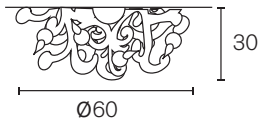

Art.nr.	Dimensions	Light bulb	Weight	Finish	Price
KELPP60BLM	Ø60xH.30 cm	6x E14	13,0 kg	black matt finish	€ 3.350
KELPP60ST	Ø60xH.30 cm	6x E14	13,0 kg	stainless steel	€ 3.800
KELPP60BR	Ø60xH.30 cm	6x E14	13,0 kg	brass finish	€ 5.550
KELPP60BRA	Ø60xH.30 cm	6x E14	13,0 kg	brass aged finish	€ 5.150
KELPP60BRG	Ø60xH.30 cm	6x E14	13,0 kg	brass grinded finish	€ 5.150
KELPP60BRBUR	Ø60xH.30 cm	6x E14	13,0 kg	brass burnished finish	€ 5.150
KELPP60COP	Ø60xH.30 cm	6x E14	13,0 kg	copper finish	€ 5.950
KELPP60GSF	Ø60xH.30 cm	6x E14	13,0 kg	gold satin finish	€ 3.700
KELPP80BLM	Ø80xH.30 cm	6x E14	15,0 kg	black matt finish	€ 3.600
KELPP80ST	Ø80xH.30 cm	6x E14	15,0 kg	stainless steel	€ 4.050
KELPP80BR	Ø80xH.30 cm	6x E14	15,0 kg	brass finish	€ 5.900
KELPP80BRA	Ø80xH.30 cm	6x E14	15,0 kg	brass aged finish	€ 5.500
KELPP80BRG	Ø80xH.30 cm	6x E14	15,0 kg	brass grinded finish	€ 5.500
KELPP80BRBUR	Ø80xH.30 cm	6x E14	15,0 kg	brass burnished finish	€ 5.500
KELPP80COP	Ø80xH.30 cm	6x E14	15,0 kg	copper finish	€ 6.350
KELPP80GSF	Ø80xH.30 cm	6x E14	15,0 kg	gold satin finish	€ 3.950

Standard the Kelp will be delivered with the globes in the same finish of the lamp. The globes can be delivered in various finishes on request.

Specifications and prices are subject to change without prior notice. Prices are exclusive of VAT.

Pricelist Europe 2022 - Update 1 valid from September 2022