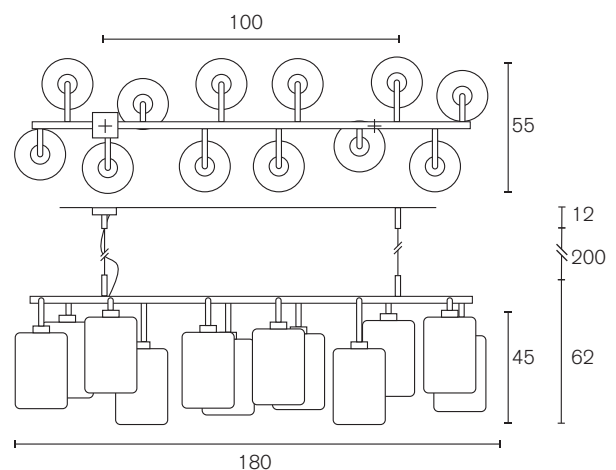

Art.nr.	Dimensions	Light bulb	Weight	Finish	Price
LOHL120BLM	L.120xW.55xH.62 cm	8x E27	28,0 kg	black matt finish	€ 8.050
LOHL120N	L.120xW.55xH.62 cm	8x E27	28,0 kg	nickel finish	€ 10.650
LOHL120BR	L.120xW.55xH.62 cm	8x E27	28,0 kg	brass finish	€ 11.550
LOHL120BRBUR	L.120xW.55xH.62 cm	8x E27	28,0 kg	brass burnished finish	€ 10.650
LOHL120NAW	L.120xW.55xH.62 cm	8x E27	28,0 kg	nickel aged warm finish	€ 11.550
LOHL120GSF	L.120xW.55xH.62 cm	8x E27	28,0 kg	gold satin finish	€ 8.850
LOHL140BLM	L.140xW.55xH.62 cm	10x E27	32,0 kg	black matt finish	€ 8.500
LOHL140N	L.140xW.55xH.62 cm	10x E27	32,0 kg	nickel finish	€ 11.200
LOHL140BR	L.140xW.55xH.62 cm	10x E27	32,0 kg	brass finish	€ 12.000
LOHL140BRBUR	L.140xW.55xH.62 cm	10x E27	32,0 kg	brass burnished finish	€ 11.200
LOHL140NAW	L.140xW.55xH.62 cm	10x E27	32,0 kg	nickel aged warm finish	€ 12.000
LOHL140GSF	L.140xW.55xH.62 cm	10x E27	32,0 kg	gold satin finish	€ 9.350
LOHL160BLM	L.160xW.55xH.62 cm	10x E27	35,0 kg	black matt finish	€ 9.200
LOHL160N	L.160xW.55xH.62 cm	10x E27	35,0 kg	nickel finish	€ 11.700
LOHL160BR	L.160xW.55xH.62 cm	10x E27	35,0 kg	brass finish	€ 12.500
LOHL160BRBUR	L.160xW.55xH.62 cm	10x E27	35,0 kg	brass burnished finish	€ 11.700
LOHL160NAW	L.160xW.55xH.62 cm	10x E27	35,0 kg	nickel aged warm finish	€ 12.500
LOHL160GSF	L.160xW.55xH.62 cm	10x E27	35,0 kg	gold satin finish	€ 10.150
LOHL180BLM	L.180xW.55xH.62 cm	12x E27	42,0 kg	black matt finish	€ 9.450
LOHL180N	L.180xW.55xH.62 cm	12x E27	42,0 kg	nickel finish	€ 12.350
LOHL180BR	L.180xW.55xH.62 cm	12x E27	42,0 kg	brass finish	€ 13.300
LOHL180BRBUR	L.180xW.55xH.62 cm	12x E27	42,0 kg	brass burnished finish	€ 12.350
LOHL180NAW	L.180xW.55xH.62 cm	12x E27	42,0 kg	nickel aged warm finish	€ 13.300
LOHL180GSF	L.180xW.55xH.62 cm	12x E27	42,0 kg	gold satin finish	€ 10.400

The lanterns are available in 4 different finishes of glass: bronze, satin, grey and iridescent.
All hanging lamps long are supplied with 2 meter steel and electrical cable and a ceiling shade.

Specifications and prices are subject to change without prior notice. Prices are exclusive of VAT.