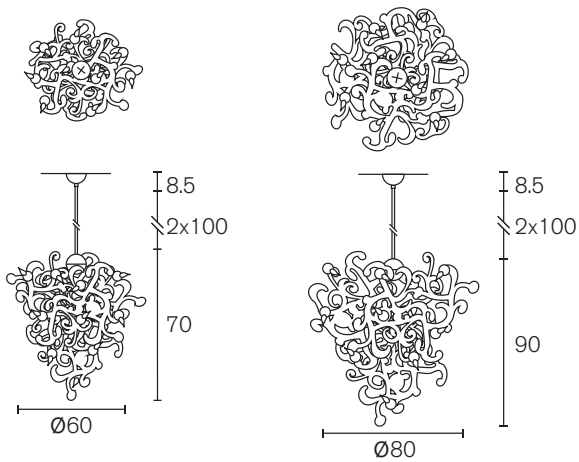

Art.nr.	Dimensions	Light bulb	Weight	Finish	Price
KELPCC60BLM	Ø60xH.70 cm	10x E14	25,0 kg	black matt finish	€ 4.950
KELPCC60ST	Ø60xH.70 cm	10x E14	25,0 kg	stainless steel	€ 6.300
KELPCC60BR	Ø60xH.70 cm	10x E14	25,0 kg	brass finish	€ 9.750
KELPCC60BRA	Ø60xH.70 cm	10x E14	25,0 kg	brass aged finish	€ 9.150
KELPCC60BRG	Ø60xH.70 cm	10x E14	25,0 kg	brass grinded finish	€ 9.150
KELPCC60BRBUR	Ø60xH.70 cm	10x E14	25,0 kg	brass burnished finish	€ 9.150
KELPCC60COP	Ø60xH.70 cm	10x E14	25,0 kg	copper finish	€ 10.100
KELPCC60GSF	Ø60xH.70 cm	10x E14	25,0 kg	gold satin finish	€ 5.450
KELPCC80BLM	Ø80xH.90 cm	10x E14	30,0 kg	black matt finish	€ 5.700
KELPCC80ST	Ø80xH.90 cm	10x E14	30,0 kg	stainless steel	€ 7.250
KELPCC80BR	Ø80xH.90 cm	10x E14	30,0 kg	brass finish	€ 11.250
KELPCC80BRA	Ø80xH.90 cm	10x E14	30,0 kg	brass aged finish	€ 10.500
KELPCC80BRG	Ø80xH.90 cm	10x E14	30,0 kg	brass grinded finish	€ 10.500
KELPCC80BRBUR	Ø80xH.90 cm	10x E14	30,0 kg	brass burnished finish	€ 10.500
KELPCC80COP	Ø80xH.90 cm	10x E14	30,0 kg	copper finish	€ 11.600
KELPCC80GSF	Ø80xH.90 cm	10x E14	30,0 kg	gold satin finish	€ 6.250

Standard the Kelp will be delivered with the globes in the same finish of the lamp. The globes can be delivered in various finishes on request. All chandeliers are supplied with 2 meter stem and a ceiling shade.

Specifications and prices are subject to change without prior notice. Prices are exclusive of VAT.