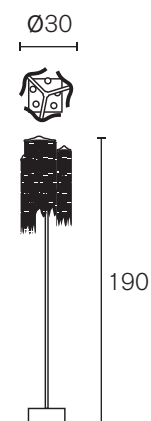

All hanging lamps are supplied with 2 meter steel cable, 2 meter electrical cable and a ceiling shade

All floor and table lamps are supplied with a dimmer.

Floorlamps will be applied with a protective nano wax if ordered in brass burnished or copper burnished finish

Specifications and prices are subject to change without prior notice. Prices are exclusive of VAT.