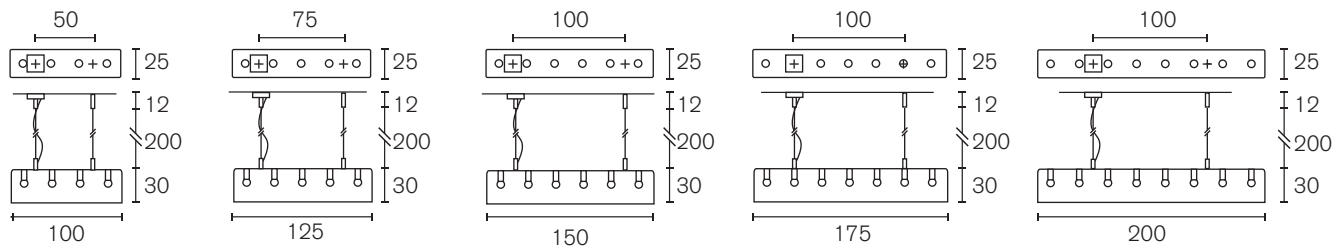

Hanging Lamp Long

Art.nr.	Dimensions	Light bulb	Weight	Finish	Price
HHL100W	L.100xW.25xH.30 cm	4x E27	13,0 kg	white finish	€ 4.950
HHL100N	L.100xW.25xH.30 cm	4x E27	13,0 kg	nickel finish	€ 6.600
HHL100GSF	L.100xW.25xH.30 cm	4x E27	13,0 kg	gold satin finish	€ 5.450
HHL125W	L.125xW.25xH.30 cm	5x E27	18,0 kg	white finish	€ 5.450
HHL125N	L.125xW.25xH.30 cm	5x E27	18,0 kg	nickel finish	€ 7.250
HHL125GSF	L.125xW.25xH.30 cm	5x E27	18,0 kg	gold satin finish	€ 6.000
HHL150W	L.150xW.25xH.30 cm	6x E27	18,0 kg	white finish	€ 5.950
HHL150N	L.150xW.25xH.30 cm	6x E27	18,0 kg	nickel finish	€ 8.550
HHL150GSF	L.150xW.25xH.30 cm	6x E27	18,0 kg	gold satin finish	€ 6.550
HHL175W	L.175xW.25xH.30 cm	7x E27	21,0 kg	white finish	€ 6.950
HHL175N	L.175xW.25xH.30 cm	7x E27	21,0 kg	nickel finish	€ 9.300
HHL175GSF	L.175xW.25xH.30 cm	7x E27	21,0 kg	gold satin finish	€ 7.650
HHL200W	L.200xW.25xH.30 cm	8x E27	25,0 kg	white finish	€ 7.350
HHL200N	L.200xW.25xH.30 cm	8x E27	25,0 kg	nickel finish	€ 10.650
HHL200GSF	L.200xW.25xH.30 cm	8x E27	25,0 kg	gold satin finish	€ 8.100

Hanging Lamp Block

Art.nr.	Dimensions	Light bulb	Weight	Finish	Price
HCC50W	L.40xW.40xH.50 cm	1x E27	13,0 kg	white finish	€ 3.100
HCC50N	L.40xW.40xH.50 cm	1x E27	13,0 kg	nickel finish	€ 4.800
HCC50GSF	L.40xW.40xH.50 cm	1x E27	13,0 kg	gold satin finish	€ 3.400

All hanging lamps are supplied with 2 meter steel cable, 2 meter electrical cable and a ceiling shade
Long ceiling shade with two steel cable connections available on request.
The Hanging Lamp Block is supplied with 1,7 meter chain, 2 meter electrical cable and a ceiling shade.

Specifications and prices are subject to change without prior notice. Prices are exclusive of VAT.