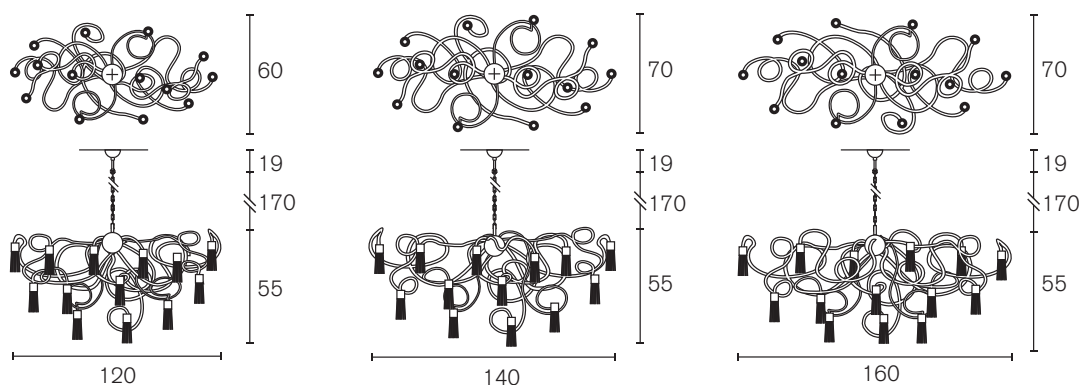

All chandeliers are supplied with 1,7 meter chain, 2 meter electrical cable and a ceiling shade.

Specifications and prices are subject to change without prior notice. Prices are exclusive of VAT.