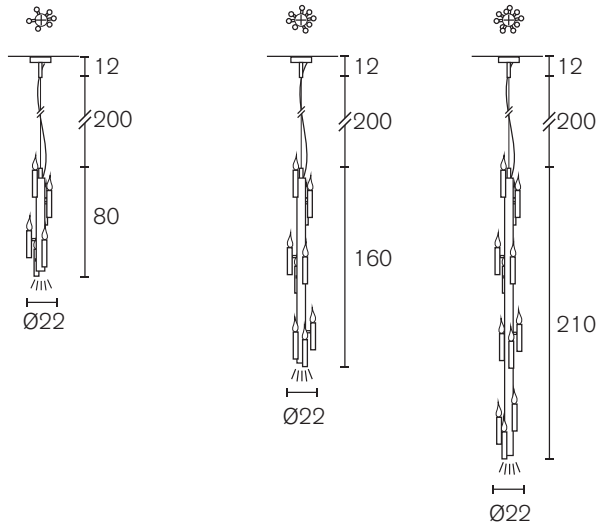

Suspension Vertical

Art.nr.	Dimensions	Light bulb	Weight	Finish	Price
SHSV70BLM	Ø22xH.80 cm	6x E14	8,0 kg	1x GU10 spot downlight, black matt finish	€ 2.950
SHSV70BRBUR	Ø22xH.80 cm	6x E14	8,0 kg	1x GU10 spot downlight, brass burnished finish	€ 2.950
SHSV150BLM	Ø22xH.160 cm	9x E14	12,0 kg	1x GU10 spot downlight, black matt finish	€ 4.200
SHSV150BRBUR	Ø22xH.160 cm	9x E14	12,0 kg	1x GU10 spot downlight, brass burnished finish	€ 4.200
SHSV200BLM	Ø22xH.210 cm	12x E14	16,0 kg	1x GU10 spot downlight, black matt finish	€ 5.100
SHSV200BRBUR	Ø22xH.210 cm	12x E14	16,0 kg	1x GU10 spot downlight, brass burnished finish	€ 5.100

Wall lamp

Art.nr.	Dimensions	Light bulb	Weight	Finish	Price
SHW34BLM	W.12xH.34xD.9 cm	1x E14	2,0 kg	black matt finish	€ 1.300
SHW34BRBUR	W.12xH.34xD.9 cm	1x E14	2,0 kg	brass burnished finish	€ 1.300

All suspension lamps are supplied with 2 meter steel cable, 2 meter electrical cable and a ceiling shade.
Wall lamps will be applied with a protective nano wax if ordered in brass burnished or copper burnished finish.

Specifications and prices are subject to change without prior notice. Prices are exclusive of VAT.