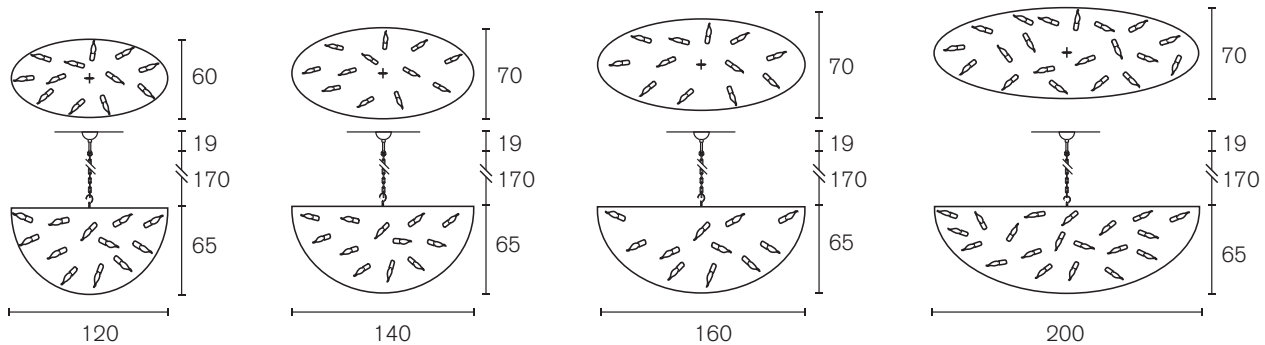

Due to our manual production method, amount and position of roses in Love You Love You Not Chandeliers may vary. Lights that will be combined in the same space should therefore be ordered at the same time. All chandeliers are supplied with 1,7 meter chain, 2 meter electrical cable and a ceiling shade.

Specifications and prices are subject to change without prior notice. Prices are exclusive of VAT.