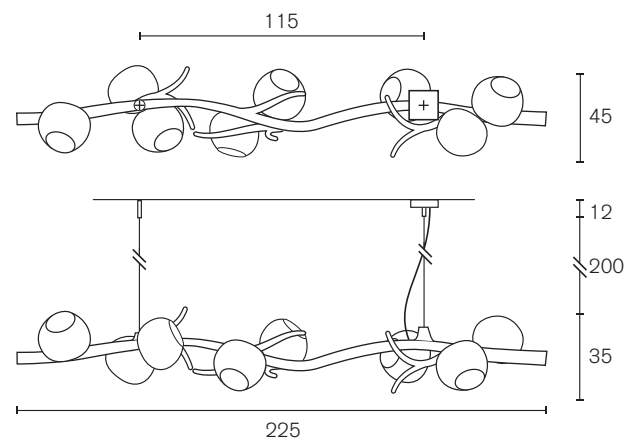

Hanging Lamp Long

Art.nr.	Dimensions	Light bulb	Weight	Finish	Price
ERSAHL200BLM-GLIRI	L.200xW.45xH.35 cm	7x E27	22,0 kg	black matt finish, glass sphere iridescent	€ 9.850
ERSAHL200N-GLIRI	L.200xW.45xH.35 cm	7x E27	22,0 kg	nickel finish, glass sphere iridescent	€ 12.750
ERSAHL200BR-GLIRI	L.200xW.45xH.35 cm	7x E27	22,0 kg	brass finish, glass sphere iridescent	€ 15.300
ERSAHL200BRBUR-GLIRI	L.200xW.45xH.35 cm	7x E27	22,0 kg	brass burnished finish, glass sphere iridescent	€ 11.800
ERSAHL200NAW-GLIRI	L.200xW.45xH.35 cm	7x E27	22,0 kg	nickel aged warm finish, glass sphere iridescent	€ 15.300
ERSAHL200GSF-GLIRI	L.200xW.45xH.35 cm	7x E27	22,0 kg	gold satin finish, glass sphere iridescent	€ 10.850
ERSAHL225BLM-GLIRI	L.225xW.45xH.35 cm	8x E27	25,0 kg	black matt finish, glass sphere iridescent	€ 10.650
ERSAHL225N-GLIRI	L.225xW.45xH.35 cm	8x E27	25,0 kg	nickel finish, glass sphere iridescent	€ 14.050
ERSAHL225BR-GLIRI	L.225xW.45xH.35 cm	8x E27	25,0 kg	brass finish, glass sphere iridescent	€ 16.850
ERSAHL225BRBUR-GLIRI	L.225xW.45xH.35 cm	8x E27	25,0 kg	brass burnished finish, glass sphere iridescent	€ 12.950
ERSAHL225NAW-GLIRI	L.225xW.45xH.35 cm	8x E27	25,0 kg	nickel aged warm finish, glass sphere iridescent	€ 16.850
ERSAHL225GSF-GLIRI	L.225xW.45xH.35 cm	8x E27	25,0 kg	gold satin finish, glass sphere iridescent	€ 11.700

Ceiling Lamp Round

Art.nr.	Dimensions	Light bulb	Weight	Finish	Price
ERSAP60BLM-GLIRI	Ø60xH.25 cm	3x E27	10,0 kg	black matt finish, glass sphere iridescent	€ 4.100
ERSAP60N-GLIRI	Ø60xH.25 cm	3x E27	10,0 kg	nickel finish, glass sphere iridescent	€ 5.200
ERSAP60BR-GLIRI	Ø60xH.25 cm	3x E27	10,0 kg	brass finish, glass sphere iridescent	€ 6.250
ERSAP60BRBUR-GLIRI	Ø60xH.25 cm	3x E27	10,0 kg	brass burnished finish, glass sphere iridescent	€ 4.800
ERSAP60NAW-GLIRI	Ø60xH.25 cm	3x E27	10,0 kg	nickel aged warm finish, glass sphere iridescent	€ 6.250
ERSAP60GSF-GLIRI	Ø60xH.25 cm	3x E27	10,0 kg	gold satin finish, glass sphere iridescent	€ 4.500

Standard the Ersa will be delivered with iridescent glass spheres. Other options are bronze translucent or clear glass spheres.

All hanging lamps long are supplied with 2 meter steel cable, 2 meter electrical cable and a ceiling shade.

Specifications and prices are subject to change without prior notice. Prices are exclusive of VAT.