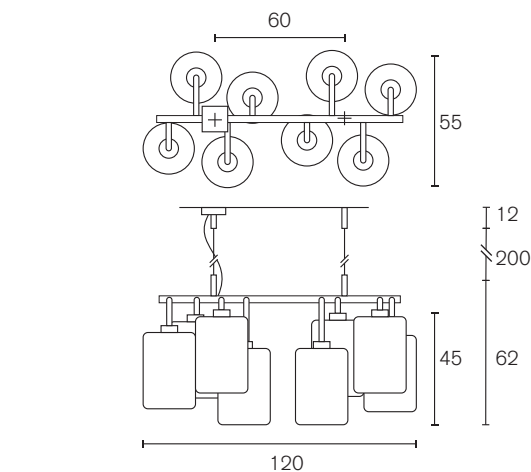

Art.nr.	Dimensions	Light bulb	Weight	Finish	Price
LOHL120BLM	L.120xW.55xH.62 cm	8x E27	28,0 kg	black matt finish	€ 8.050
LOHL120N	L.120xW.55xH.62 cm	8x E27	28,0 kg	nickel finish	€ 10.650
LOHL120BR	L.120xW.55xH.62 cm	8x E27	28,0 kg	brass finish	€ 11.550
LOHL120BRBUR	L.120xW.55xH.62 cm	8x E27	28,0 kg	brass burnished finish	€ 10.650
LOHL120NAW	L.120xW.55xH.62 cm	8x E27	28,0 kg	nickel aged warm finish	€ 11.550
LOHL120GSF	L.120xW.55xH.62 cm	8x E27	28,0 kg	gold satin finish	€ 8.850
LOHL140BLM	L.140xW.55xH.62 cm	10x E27	32,0 kg	black matt finish	€ 8.500
LOHL140N	L.140xW.55xH.62 cm	10x E27	32,0 kg	nickel finish	€ 11.200
LOHL140BR	L.140xW.55xH.62 cm	10x E27	32,0 kg	brass finish	€ 12.000
LOHL140BRBUR	L.140xW.55xH.62 cm	10x E27	32,0 kg	brass burnished finish	€ 11.200
LOHL140NAW	L.140xW.55xH.62 cm	10x E27	32,0 kg	nickel aged warm finish	€ 12.000
LOHL140GSF	L.140xW.55xH.62 cm	10x E27	32,0 kg	gold satin finish	€ 9.350
LOHL160BLM	L.160xW.55xH.62 cm	10x E27	35,0 kg	black matt finish	€ 9.200
LOHL160N	L.160xW.55xH.62 cm	10x E27	35,0 kg	nickel finish	€ 11.700
LOHL160BR	L.160xW.55xH.62 cm	10x E27	35,0 kg	brass finish	€ 12.500
LOHL160BRBUR	L.160xW.55xH.62 cm	10x E27	35,0 kg	brass burnished finish	€ 11.700
LOHL160NAW	L.160xW.55xH.62 cm	10x E27	35,0 kg	nickel aged warm finish	€ 12.500
LOHL160GSF	L.160xW.55xH.62 cm	10x E27	35,0 kg	gold satin finish	€ 10.150
LOHL180BLM	L.180xW.55xH.62 cm	12x E27	42,0 kg	black matt finish	€ 9.450
LOHL180N	L.180xW.55xH.62 cm	12x E27	42,0 kg	nickel finish	€ 12.350
LOHL180BR	L.180xW.55xH.62 cm	12x E27	42,0 kg	brass finish	€ 13.300
LOHL180BRBUR	L.180xW.55xH.62 cm	12x E27	42,0 kg	brass burnished finish	€ 12.350
LOHL180NAW	L.180xW.55xH.62 cm	12x E27	42,0 kg	nickel aged warm finish	€ 13.300
LOHL180GSF	L.180xW.55xH.62 cm	12x E27	42,0 kg	gold satin finish	€ 10.400

The lanterns are available in 4 different finishes of glass: bronze, satin, grey and iridescent.
All hanging lamps long are supplied with 2 meter steel and electrical cable and a ceiling shade.

Specifications and prices are subject to change without prior notice. Prices are exclusive of VAT.