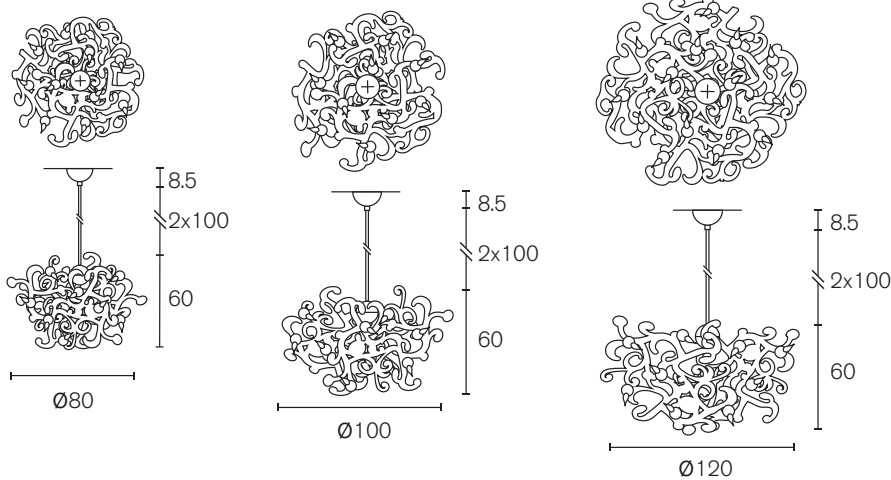

Art.nr.	Dimensions	Light bulb	Weight	Finish	Price
KELPC80BLM	Ø80xH.60 cm	10x E14	25,0 kg	black matt finish	€ 4.600
KELPC80ST	Ø80xH.60 cm	10x E14	25,0 kg	stainless steel	€ 5.550
KELPC80BR	Ø80xH.60 cm	10x E14	25,0 kg	brass finish	€ 9.850
KELPC80BRA	Ø80xH.60 cm	10x E14	25,0 kg	brass aged finish	€ 8.450
KELPC80BRG	Ø80xH.60 cm	10x E14	25,0 kg	brass grinded finish	€ 8.450
KELPC80BRBUR	Ø80xH.60 cm	10x E14	25,0 kg	brass burnished finish	€ 8.450
KELPC80COP	Ø80xH.60 cm	10x E14	25,0 kg	copper finish	€ 10.200
KELPC80GSF	Ø80xH.60 cm	10x E14	25,0 kg	gold satin finish	€ 5.050
KELPC100BLM	Ø100xH.60 cm	10x E14	30,0 kg	black matt finish	€ 4.700
KELPC100ST	Ø100xH.60 cm	10x E14	30,0 kg	stainless steel	€ 6.200
KELPC100BR	Ø100xH.60 cm	10x E14	30,0 kg	brass finish	€ 9.650
KELPC100BRA	Ø100xH.60 cm	10x E14	30,0 kg	brass aged finish	€ 8.650
KELPC100BRG	Ø100xH.60 cm	10x E14	30,0 kg	brass grinded finish	€ 8.650
KELPC100BRBUR	Ø100xH.60 cm	10x E14	30,0 kg	brass burnished finish	€ 8.650
KELPC100COP	Ø100xH.60 cm	10x E14	30,0 kg	copper finish	€ 10.900
KELPC100GSF	Ø100xH.60 cm	10x E14	30,0 kg	gold satin finish	€ 5.150
KELPC120BLM	Ø120xH.60 cm	10x E14	40,0 kg	black matt finish	€ 5.500
KELPC120ST	Ø120xH.60 cm	10x E14	40,0 kg	stainless steel	€ 6.950
KELPC120BR	Ø120xH.60 cm	10x E14	40,0 kg	brass finish	€ 10.800
KELPC120BRA	Ø120xH.60 cm	10x E14	40,0 kg	brass aged finish	€ 10.600
KELPC120BRG	Ø120xH.60 cm	10x E14	40,0 kg	brass grinded finish	€ 10.600
KELPC120BRBUR	Ø120xH.60 cm	10x E14	40,0 kg	brass burnished finish	€ 10.600
KELPC120COP	Ø120xH.60 cm	10x E14	40,0 kg	copper finish	€ 11.150
KELPC120GSF	Ø120xH.60 cm	10x E14	40,0 kg	gold satin finish	€ 6.050

Standard the Kelp will be delivered with the globes in the same finish of the lamp. The globes can be delivered in various finishes on request.

All chandeliers are supplied with 2 meter stem and a ceiling shade.

Specifications and prices are subject to change without prior notice. Prices are exclusive of VAT.