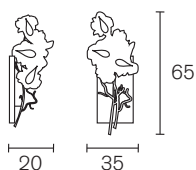

Wall Lamp

Art.nr.	Dimensions	Light bulb	Weight	Finish	Price
VERW35N	L.35xH.65x D.20 cm	3x E14	8,0 kg	nickel finish	€ 3.300
VERW35GSF	L.35xH.65x D.20 cm	3x E14	8,0 kg	gold satin finish	€ 3.000