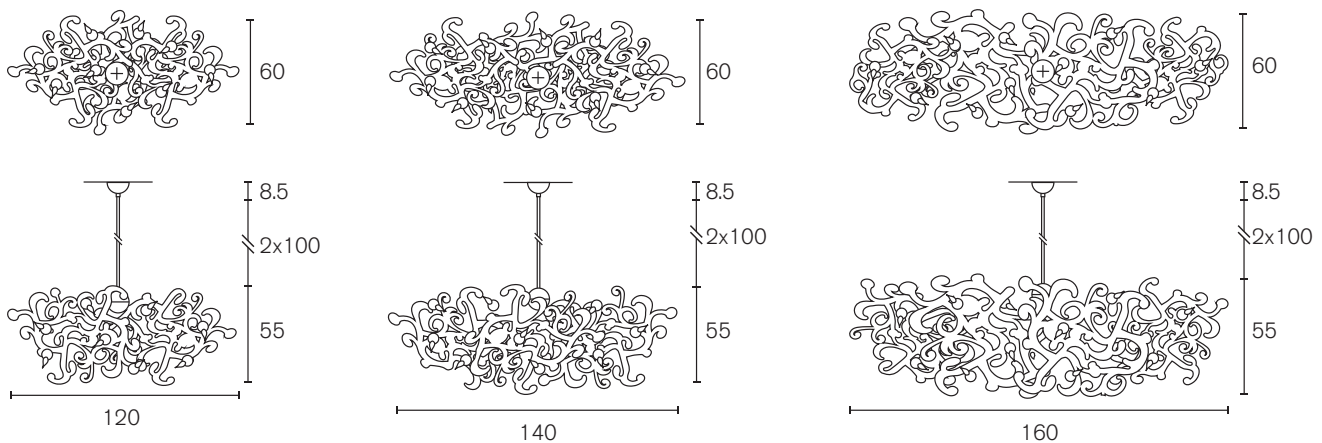

Art.nr.	Dimensions	Light bulb	Weight	Finish	Price
KELPOC120BLM	L.120xW.60xH.55 cm	10x E14	25,0 kg	black matt finish	€ 4.700
KELPOC120ST	L.120xW.60xH.55 cm	10x E14	25,0 kg	stainless steel	€ 6.800
KELPOC120BR	L.120xW.60xH.55 cm	10x E14	25,0 kg	brass finish	€ 9.250
KELPOC120BRA	L.120xW.60xH.55 cm	10x E14	25,0 kg	brass aged finish	€ 8.650
KELPOC120BRG	L.120xW.60xH.55 cm	10x E14	25,0 kg	brass grinded finish	€ 8.650
KELPOC120BRBUR	L.120xW.60xH.55 cm	10x E14	25,0 kg	brass burnished finish	€ 8.650
KELPOC120COP	L.120xW.60xH.55 cm	10x E14	25,0 kg	copper finish	€ 10.950
KELPOC120GSF	L.120xW.60xH.55 cm	10x E14	25,0 kg	gold satin finish	€ 5.150
KELPOC140BLM	L.140xW.60xH.55 cm	10x E14	30,0 kg	black matt finish	€ 4.950
KELPOC140ST	L.140xW.60xH.55 cm	10x E14	30,0 kg	stainless steel	€ 7.150
KELPOC140BR	L.140xW.60xH.55 cm	10x E14	30,0 kg	brass finish	€ 10.200
KELPOC140BRA	L.140xW.60xH.55 cm	10x E14	30,0 kg	brass aged finish	€ 9.100
KELPOC140BRG	L.140xW.60xH.55 cm	10x E14	30,0 kg	brass grinded finish	€ 9.100
KELPOC140BRBUR	L.140xW.60xH.55 cm	10x E14	30,0 kg	brass burnished finish	€ 9.100
KELPOC140COP	L.140xW.60xH.55 cm	10x E14	30,0 kg	copper finish	€ 11.500
KELPOC140GSF	L.140xW.60xH.55 cm	10x E14	30,0 kg	gold satin finish	€ 5.450
KELPOC160BLM	L.160xW.60xH.55 cm	10x E14	40,0 kg	black matt finish	€ 5.200
KELPOC160ST	L.160xW.60xH.55 cm	10x E14	40,0 kg	stainless steel	€ 7.500
KELPOC160BR	L.160xW.60xH.55 cm	10x E14	40,0 kg	brass finish	€ 10.200
KELPOC160BRA	L.160xW.60xH.55 cm	10x E14	40,0 kg	brass aged finish	€ 9.550
KELPOC160BRG	L.160xW.60xH.55 cm	10x E14	40,0 kg	brass grinded finish	€ 9.550
KELPOC160BRBUR	L.160xW.60xH.55 cm	10x E14	40,0 kg	brass burnished finish	€ 9.550
KELPOC160COP	L.160xW.60xH.55 cm	10x E14	40,0 kg	copper finish	€ 12.050
KELPOC160GSF	L.160xW.60xH.55 cm	10x E14	40,0 kg	gold satin finish	€ 5.700

Standard the Kelp will be delivered with the globes in the same finish of the lamp. The globes can be delivered in various finishes on request.

All chandeliers are supplied with 2 meter stem and a ceiling shade.

Specifications and prices are subject to change without prior notice. Prices are exclusive of VAT.

Pricelist Europe 2022 - Update 1 valid from September 2022