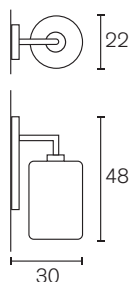

Wall Lamp

Art.nr.	Dimensions	Light bulb	Weight	Finish	Price
LOW60BLM	L.22xW.30xH.48 cm	1x E27	4,0 kg	black matt finish	€ 2.050
LOW60N	L.22xW.30xH.48 cm	1x E27	4,0 kg	nickel finish	€ 2.400
LOW60BR	L.22xW.30xH.48 cm	1x E27	4,0 kg	brass finish	€ 2.500
LOW60BRBUR	L.22xW.30xH.48 cm	1x E27	4,0 kg	brass burnished finish	€ 2.400
LOW60NAW	L.22xW.30xH.48 cm	1x E27	4,0 kg	nickel aged warm finish	€ 2.500
LOW60GSF	L.22xW.30xH.48 cm	1x E27	4,0 kg	gold satin finish	€ 2.250