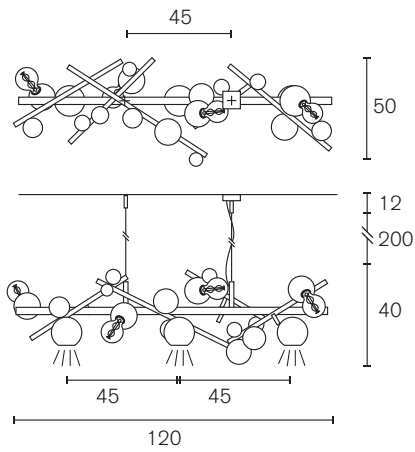

Standard the Galaxy will be delivered with the globes in the same finish of the lamp. The globes can be delivered in various finishes on request. All chandeliers are supplied with 2 meter steel cable, 2 meter electrical cable and a ceiling shade. The beam angle for our GU10 spotlights is 60°.

Specifications and prices are subject to change without prior notice. Prices are exclusive of VAT.

Art.nr.	Dimensions	Light bulb	Weight	Finish	Price
GALDL45BLM	L.35xW.45xH.35 cm	1x E27	5,0 kg	1x GU10 spot downlight, black matt finish	€ 2.200
GALDL45BR	L.35xW.45xH.35 cm	1x E27	5,0 kg	1x GU10 spot downlight, brass finish	€ 3.100
GALDL45BRBUR	L.35xW.45xH.35 cm	1x E27	5,0 kg	1x GU10 spot downlight, brass burnished finish	€ 2.700
GALDL45NAW	L.35xW.45xH.35 cm	1x E27	5,0 kg	1x GU10 spot downlight, nickel aged warm finish	€ 3.100
GALDL45GSF	L.35xW.45xH.35 cm	1x E27	5,0 kg	1x GU10 spot downlight, gold satin finish	€ 2.400

Standard the Galaxy will be delivered with the globes in the same finish of the lamp. The globes can be delivered in various finishes on request. All elements are supplied with 2 meter steel cable, 2 meter electrical cable and a ceiling shade. The beam angle for our GU10 spotlights is 60°. All hanging lamps long are supplied with 2 meter steel cable, 2 meter electrical cable and a ceiling shade.

Specifications and prices are subject to change without prior notice. Prices are exclusive of VAT.

Pricelist Europe 2022 - Update 1 valid from September 2022

Standard the Galaxy will be delivered with the globes in the same finish of the lamp. The globes can be delivered in various finishes on request. All hanging lamps long are supplied with 2 meter steel cable, 2 meter electrical cable and a ceiling shade. The beam angle for our GU10 spotlights is 60°.