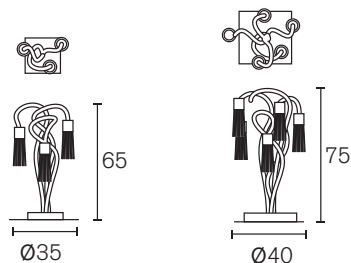

Wall Lamp

Art.nr.	Dimensions	Light bulb	Weight	Finish	Price
SOSW36N	W.12xH.36xD.12 cm	1x E14	3,5 kg	nickel finish	€ 1.350
SOSW36GSF	W.12xH.36xD.12 cm	1x E14	3,5 kg	gold satin finish	€ 1.500
SOSW40N	W.25xH.40xD.12 cm	2x E14	5,0 kg	nickel finish	€ 1.600
SOSW40GSF	W.25xH.40xD.12 cm	2x E14	5,0 kg	gold satin finish	€ 1.750
SOSW50N	W.25xH.50xD.12 cm	3x E14	11,0 kg	nickel finish	€ 2.000
SOSW50GSF	W.25xH.50xD.12 cm	3x E14	11,0 kg	gold satin finish	€ 2.200
SOSW65N	W.30xH.65xD.12 cm	4x E14	14,0 kg	nickel finish	€ 2.650
SOSW65GSF	W.30xH.65xD.12 cm	4x E14	14,0 kg	gold satin finish	€ 2.900