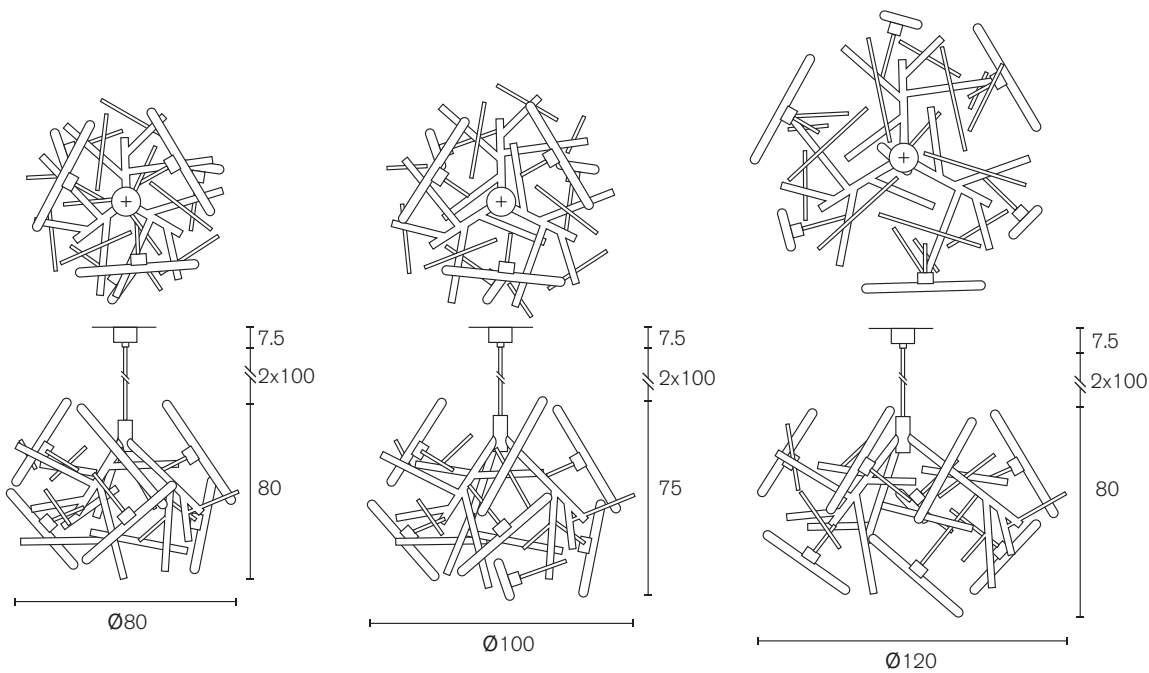

BRAND VAN EGMOND

Brand van Egmond headquarters

Collection Linea

LINC100BRBUR

Linea Chandelier Round (Ø100xH.75 cm, brass burnished finish, 7x S14D, 18 kg)

Chandelier Round

Art.nr.	Dimensions	Light bulb	Weight	Finish	Price
LINC80BLM	Ø80xH.80 cm	6x S14D	16,0 kg	black matt finish	€ 6.000
LINC80BRBUR	Ø80xH.80 cm	6x S14D	16,0 kg	brass burnished finish	€ 6.700
LINC80NAW	Ø80xH.80 cm	6x S14D	16,0 kg	nickel aged warm finish	€ 8.950
LINC80GSF	Ø80xH.80 cm	6x S14D	16,0 kg	gold satin finish	€ 6.600
LINC100BLM	Ø100xH.75 cm	7x S14D	18,0 kg	black matt finish	€ 5.950
LINC100BRBUR	Ø100xH.75 cm	7x S14D	18,0 kg	brass burnished finish	€ 7.950
LINC100NAW	Ø100xH.75 cm	7x S14D	18,0 kg	nickel aged warm finish	€ 10.150
LINC100GSF	Ø100xH.75 cm	7x S14D	18,0 kg	gold satin finish	€ 6.550
LINC120BLM	Ø120xH.80 cm	8x S14D	20,0 kg	black matt finish	€ 6.300
LINC120BRBUR	Ø120xH.80 cm	8x S14D	20,0 kg	brass burnished finish	€ 9.000
LINC120NAW	Ø120xH.80 cm	8x S14D	20,0 kg	nickel aged warm finish	€ 10.300
LINC120GSF	Ø120xH.80 cm	8x S14D	20,0 kg	gold satin finish	€ 6.900