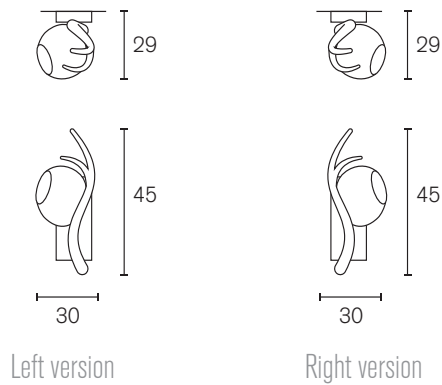

Art.nr.	Dimensions	Light bulb	Weight	Finish	Price
ERSAW30BLM-GLIRI-L	W.30xH.45xD.29 cm	1x E27	4,0 kg	black matt finish, glass sphere iridescent, left version	€ 2.200
ERSAW30BLM-GLIRI-R	W.30xH.45xD.29 cm	1x E27	4,0 kg	black matt finish, glass sphere iridescent, right version	€ 2.200
ERSAW30N-GLIRI-L	W.30xH.45xD.29 cm	1x E27	4,0 kg	nickel finish, glass sphere iridescent, right version	€ 2.900
ERSAW30N-GLIRI-R	W.30xH.45xD.29 cm	1x E27	4,0 kg	nickel finish, glass sphere iridescent, left version	€ 2.900
ERSAW30BR-GLIRI-L	W.30xH.45xD.29 cm	1x E27	4,0 kg	brass finish, glass sphere iridescent, left version	€ 3.500
ERSAW30BR-GLIRI-R	W.30xH.45xD.29 cm	1x E27	4,0 kg	brass finish, glass sphere iridescent, right version	€ 3.500
ERSAW30BRBUR-GLIRI-L	W.30xH.45xD.29 cm	1x E27	4,0 kg	brass burnished finish, glass sphere iridescent, left version	€ 2.750
ERSAW30BRBUR-GLIRI-R	W.30xH.45xD.29 cm	1x E27	4,0 kg	brass burnished finish, glass sphere iridescent, right version	€ 2.750
ERSAW30NAW-GLIRI-L	W.30xH.45xD.29 cm	1x E27	4,0 kg	nickel aged warm finish, glass sphere iridescent, left version	€ 3.500
ERSAW30NAW-GLIRI-R	W.30xH.45xD.29 cm	1x E27	4,0 kg	nickel aged warm finish, glass sphere iridescent, right version	€ 3.500
ERSAW30GSF-GLIRI-L	W.30xH.45xD.29 cm	1x E27	4,0 kg	gold satin finish, glass sphere iridescent, left version	€ 3.200
ERSAW30GSF-GLIRI-R	W.30xH.45xD.29 cm	1x E27	4,0 kg	gold satin finish, glass sphere iridescent, right version	€ 3.200

Standard the ERSA will be delivered with iridescent glass spheres. Other options are bronze translucent or clear glass spheres.

Wall lamps will be applied with a protective nano wax if ordered in brass burnished finish.

Specifications and prices are subject to change without prior notice. Prices are exclusive of VAT.