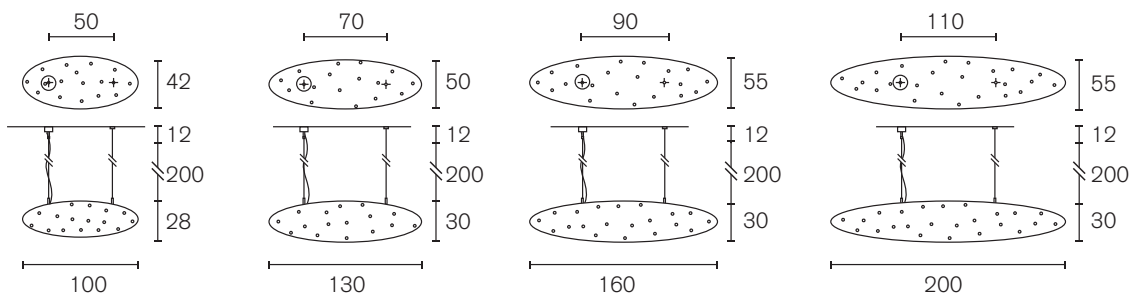

All hanging lamps are supplied with 2 meter steel cable, 2 meter electrical cable and a ceiling shade.

Specifications and prices are subject to change without prior notice. Prices are exclusive of VAT.