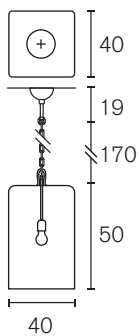

All hanging lamps are supplied with 2 meter steel cable, 2 meter electrical cable and a ceiling shade
Long ceiling shade with two steel cable connections available on request.
The Hanging Lamp Block is supplied with 1,7 meter chain, 2 meter electrical cable and a ceiling shade.

Specifications and prices are subject to change without prior notice. Prices are exclusive of VAT.