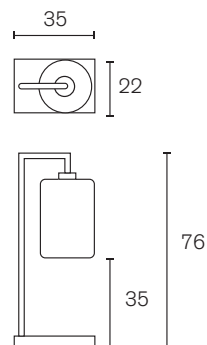

Ceiling Lamp Round

Art.nr.	Dimensions	Light bulb	Weight	Finish	Price
LOP60BLM	Ø60xH.50 cm	3x E27	10,0 kg	black matt finish	€ 2.650
LOP60N	Ø60xH.50 cm	3x E27	10,0 kg	nickel finish	€ 3.100
LOP60BR	Ø60xH.50 cm	3x E27	10,0 kg	brass finish	€ 3.450
LOP60BRBUR	Ø60xH.50 cm	3x E27	10,0 kg	brass burnished finish	€ 3.100
LOP60NAW	Ø60xH.50 cm	3x E27	10,0 kg	nickel aged warm finish	€ 3.450
LOP60GSF	Ø60xH.50 cm	3x E27	10,0 kg	gold satin finish	€ 2.900
LOP80BLM	Ø80xH.50 cm	4x E27	15,0 kg	black matt finish	€ 3.650
LOP80N	Ø80xH.50 cm	4x E27	15,0 kg	nickel finish	€ 3.850
LOP80BR	Ø80xH.50 cm	4x E27	15,0 kg	brass finish	€ 4.050
LOP80BRBUR	Ø80xH.50 cm	4x E27	15,0 kg	brass burnished finish	€ 3.850
LOP80NAW	Ø80xH.50 cm	4x E27	15,0 kg	nickel aged warm finish	€ 4.050
LOP80GSF	Ø80xH.50 cm	4x E27	15,0 kg	gold satin finish	€ 4.000
LOP100BLM	Ø100xH.55 cm	5x E27	20,0 kg	black matt finish	€ 4.350
LOP100N	Ø100xH.55 cm	5x E27	20,0 kg	nickel finish	€ 4.700
LOP100BR	Ø100xH.55 cm	5x E27	20,0 kg	brass finish	€ 5.150
LOP100BRBUR	Ø100xH.55 cm	5x E27	20,0 kg	brass burnished finish	€ 4.700
LOP100NAW	Ø100xH.55 cm	5x E27	20,0 kg	nickel aged warm finish	€ 5.150
LOP100GSF	Ø100xH.55 cm	5x E27	20,0 kg	gold satin finish	€ 4.800

Table Lamp

Art.nr.	Dimensions	Light bulb	Weight	Finish	Price
LOT75BLM	L.35xW.22xH.76 cm	1x E27	8,0 kg	black matt finish	€ 2.750
LOT75N	L.35xW.22xH.76 cm	1x E27	8,0 kg	nickel finish	€ 3.050
LOT75BR	L.35xW.22xH.76 cm	1x E27	8,0 kg	brass finish	€ 3.400
LOT75BRBUR	L.35xW.22xH.76 cm	1x E27	8,0 kg	brass burnished finish	€ 3.050
LOT75NAW	L.35xW.22xH.76 cm	1x E27	8,0 kg	nickel aged warm finish	€ 3.400
LOT75GSF	L.35xW.22xH.76 cm	1x E27	8,0 kg	gold satin finish	€ 3.050