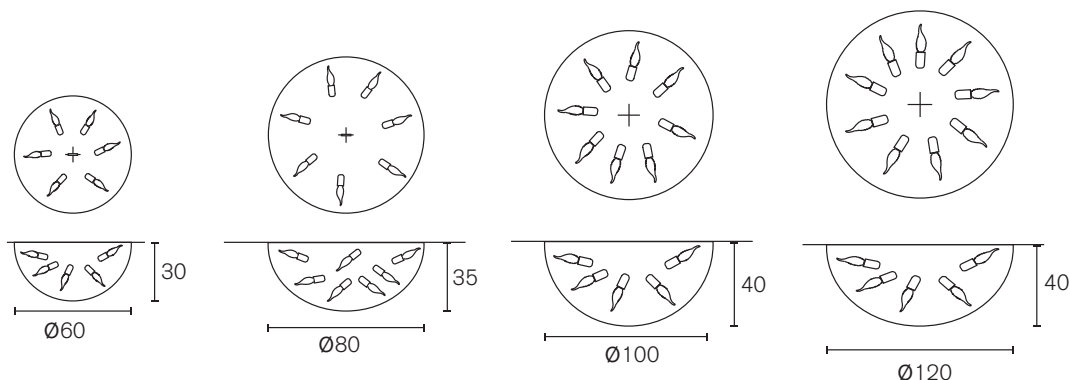

All chandeliers are supplied with 1,7 meter chain, 2 meter electrical cable and a ceiling shade.

Specifications and prices are subject to change without prior notice. Prices are exclusive of VAT.

Pricelist Europe 2022 - Update 1 valid from September 2022