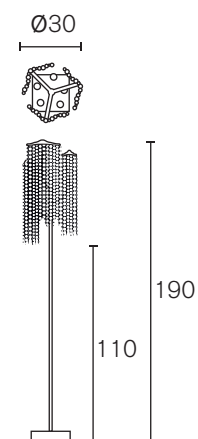

All hanging lamps are supplied with 2 meter steel cable, 2 meter electrical cable and a ceiling shade

All floor and table lamps are supplied with a dimmer.

Floorlamps will be applied with a protective nano wax if ordered in brass burnished or copper burnished finish

Specifications and prices are subject to change without prior notice. Prices are exclusive of VAT.