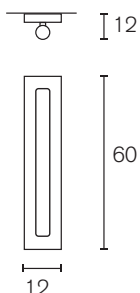

Wall lamp

Art.nr.	Dimensions	Light bulb	Weight	Finish	Price
LINW60BLM	L.12xW.12xH.60 cm	1x S14D	4,0 kg	black matt finish	€ 1.400
LINW60BRBUR	L.12xW.12xH.60 cm	1x S14D	4,0 kg	brass burnished finish	€ 1.350
LINW60NAW	L.12xW.12xH.60 cm	1x S14D	4,0 kg	nickel aged warm finish	€ 1.700
LINW60GSF	L.12xW.12xH.60 cm	1x S14D	4,0 kg	gold satin finish	€ 1.550