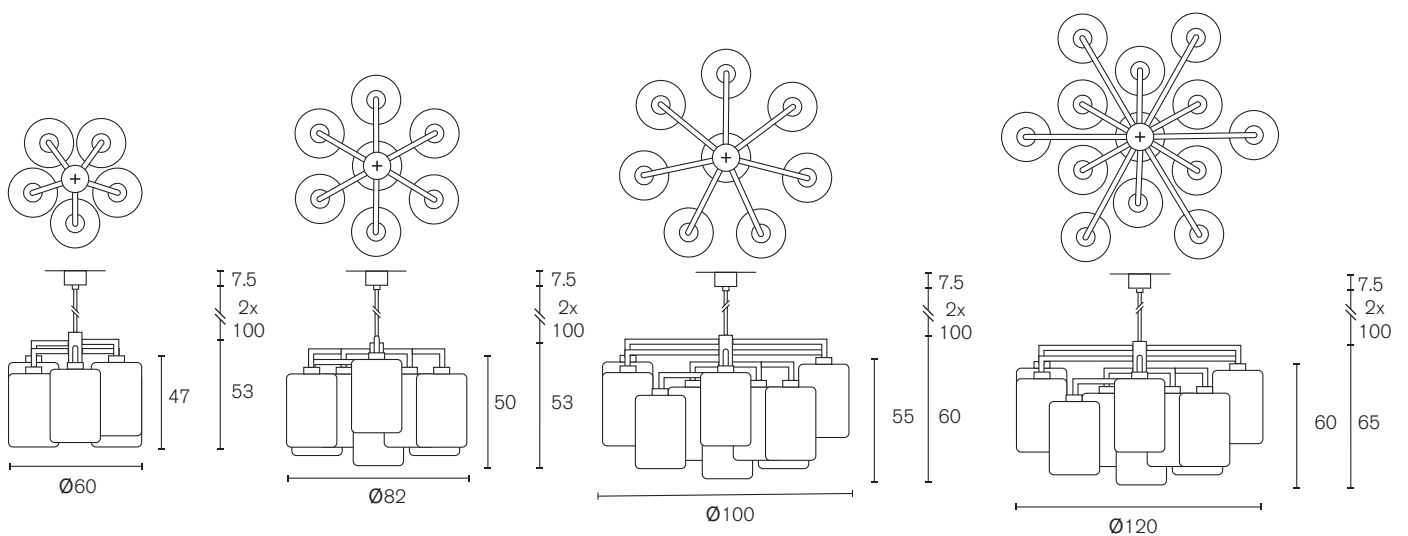

Art.nr.	Dimensions	Light bulb	Weight	Finish	Price
LOC60BLM	Ø60xH.53 cm	5x E27	19,0 kg	black matt finish	€ 4.750
LOC60N	Ø60xH.53 cm	5x E27	19,0 kg	nickel finish	€ 6.300
LOC60BR	Ø60xH.53 cm	5x E27	19,0 kg	brass finish	€ 6.750
LOC60BRBUR	Ø60xH.53 cm	5x E27	19,0 kg	brass burnished finish	€ 6.300
LOC60NAW	Ø60xH.53 cm	5x E27	19,0 kg	nickel aged warm finish	€ 6.750
LOC60GSF	Ø60xH.53 cm	5x E27	19,0 kg	gold satin finish	€ 5.200
LOC80BLM	Ø82xH.53 cm	7x E27	25,0 kg	black matt finish	€ 6.100
LOC80N	Ø82xH.53 cm	7x E27	25,0 kg	nickel finish	€ 7.050
LOC80BR	Ø82xH.53 cm	7x E27	25,0 kg	brass finish	€ 8.050
LOC80BRBUR	Ø82xH.53 cm	7x E27	25,0 kg	brass burnished finish	€ 7.050
LOC80NAW	Ø82xH.53 cm	7x E27	25,0 kg	nickel aged warm finish	€ 8.050
LOC80GSF	Ø82xH.53 cm	7x E27	25,0 kg	gold satin finish	€ 6.700
LOC100BLM	Ø100xH.60 cm	8x E27	37,0 kg	black matt finish	€ 7.650
LOC100N	Ø100xH.60 cm	8x E27	37,0 kg	nickel finish	€ 8.100
LOC100BR	Ø100xH.60 cm	8x E27	37,0 kg	brass finish	€ 10.700
LOC100BRBUR	Ø100xH.60 cm	8x E27	37,0 kg	brass burnished finish	€ 8.100
LOC100NAW	Ø100xH.60 cm	8x E27	37,0 kg	nickel aged warm finish	€ 10.700
LOC100GSF	Ø100xH.60 cm	8x E27	37,0 kg	gold satin finish	€ 8.400
LOC120BLM	Ø120xH.65 cm	13x E27	42,0 kg	black matt finish	€ 9.350
LOC120N	Ø120xH.65 cm	13x E27	42,0 kg	nickel finish	€ 9.650
LOC120BR	Ø120xH.65 cm	13x E27	42,0 kg	brass finish	€ 12.250
LOC120BRBUR	Ø120xH.65 cm	13x E27	42,0 kg	brass burnished finish	€ 9.650
LOC120NAW	Ø120xH.65 cm	13x E27	42,0 kg	nickel aged warm finish	€ 12.250
LOC120GSF	Ø120xH.65 cm	13x E27	42,0 kg	gold satin finish	€ 10.300

The lanterns are available in 4 different finishes of glass: bronze, satin, grey and iridescent.
All chandeliers are supplied with 2 meter stem and a ceiling shade.

Specifications and prices are subject to change without prior notice. Prices are exclusive of VAT.