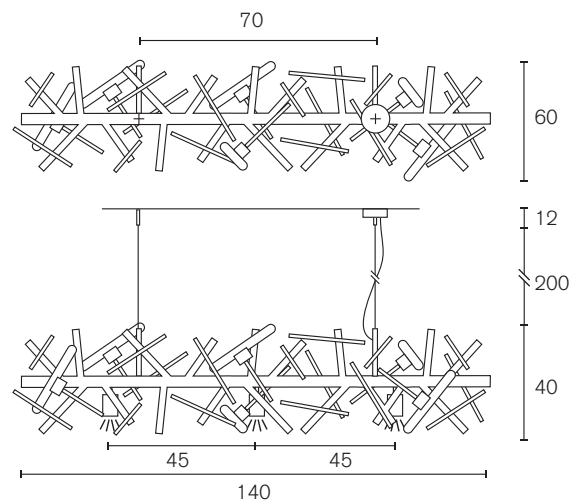

Art.nr.	Dimensions	Light bulb	Weight	Finish	Price
LINHL120BLM	L.120xW.60xH.40 cm	6x S14D	12,0 kg	3x GU10 spot downlight, black matt finish	€ 6.250
LINHL120BRBUR	L.120xW.60xH.40 cm	6x S14D	12,0 kg	3x GU10 spot downlight, brass burnished finish	€ 8.900
LINHL120NAW	L.120xW.60xH.40 cm	6x S14D	12,0 kg	3x GU10 spot downlight, nickel aged warm finish	€ 11.000
LINHL120GSF	L.120xW.60xH.40 cm	6x S14D	12,0 kg	3x GU10 spot downlight, gold satin finish	€ 6.900
LINHL140BLM	L.140xW.60xH.40 cm	6x S14D	15,0 kg	3x GU10 spot downlight, black matt finish	€ 6.300
LINHL140BRBUR	L.140xW.60xH.40 cm	6x S14D	15,0 kg	3x GU10 spot downlight, brass burnished finish	€ 8.950
LINHL140NAW	L.140xW.60xH.40 cm	6x S14D	15,0 kg	3x GU10 spot downlight, nickel aged warm finish	€ 11.350
LINHL140GSF	L.140xW.60xH.40 cm	6x S14D	15,0 kg	3x GU10 spot downlight, gold satin finish	€ 6.950
LINHL160BLM	L.160xW.65xH.45 cm	8x S14D	22,0 kg	4x GU10 spot downlight, black matt finish	€ 7.500
LINHL160BRBUR	L.160xW.65xH.45 cm	8x S14D	22,0 kg	4x GU10 spot downlight, brass burnished finish	€ 10.000
LINHL160NAW	L.160xW.65xH.45 cm	8x S14D	22,0 kg	4x GU10 spot downlight, nickel aged warm finish	€ 12.350
LINHL160GSF	L.160xW.65xH.45 cm	8x S14D	22,0 kg	4x GU10 spot downlight, gold satin finish	€ 8.250
LINHL180BLM	L.180xW.70xH.45 cm	8x S14D	24,0 kg	4x GU10 spot downlight, black matt finish	€ 8.050
LINHL180BRBUR	L.180xW.70xH.45 cm	8x S14D	24,0 kg	4x GU10 spot downlight, brass burnished finish	€ 10.500
LINHL180NAW	L.180xW.70xH.45 cm	8x S14D	24,0 kg	4x GU10 spot downlight, nickel aged warm finish	€ 12.900
LINHL180GSF	L.180xW.70xH.45 cm	8x S14D	24,0 kg	4x GU10 spot downlight, gold satin finish	€ 8.850

Standard all hanging lamps long will be delivered with reflector bars in finish of the lamp. The reflector bars can be delivered in various finishes on request. All hanging lamps are supplied with 2 meter steel cable, 2 meter electrical cable and a ceiling shade.

Specifications and prices are subject to change without prior notice. Prices are exclusive of VAT.