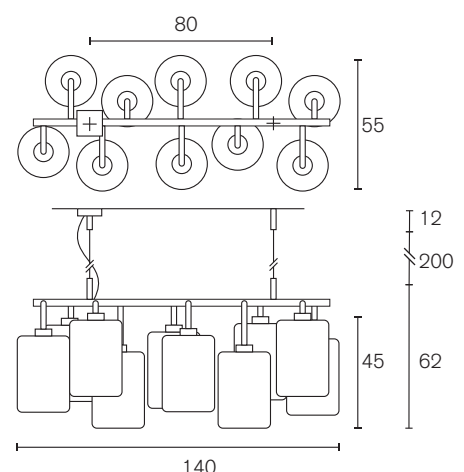

Art.nr.	Dimensions	Light bulb	Weight	Finish	Price
LOHL120BLM	L.120xW.55xH.62 cm	8x E27	28,0 kg	black matt finish	€ 8.050
LOHL120N	L.120xW.55xH.62 cm	8x E27	28,0 kg	nickel finish	€ 10.650
LOHL120BR	L.120xW.55xH.62 cm	8x E27	28,0 kg	brass finish	€ 11.550
LOHL120BRBUR	L.120xW.55xH.62 cm	8x E27	28,0 kg	brass burnished finish	€ 10.650
LOHL120NAW	L.120xW.55xH.62 cm	8x E27	28,0 kg	nickel aged warm finish	€ 11.550
LOHL120GSF	L.120xW.55xH.62 cm	8x E27	28,0 kg	gold satin finish	€ 8.850
LOHL140BLM	L.140xW.55xH.62 cm	10x E27	32,0 kg	black matt finish	€ 8.500
LOHL140N	L.140xW.55xH.62 cm	10x E27	32,0 kg	nickel finish	€ 11.200
LOHL140BR	L.140xW.55xH.62 cm	10x E27	32,0 kg	brass finish	€ 12.000
LOHL140BRBUR	L.140xW.55xH.62 cm	10x E27	32,0 kg	brass burnished finish	€ 11.200
LOHL140NAW	L.140xW.55xH.62 cm	10x E27	32,0 kg	nickel aged warm finish	€ 12.000
LOHL140GSF	L.140xW.55xH.62 cm	10x E27	32,0 kg	gold satin finish	€ 9.350
LOHL160BLM	L.160xW.55xH.62 cm	10x E27	35,0 kg	black matt finish	€ 9.200
LOHL160N	L.160xW.55xH.62 cm	10x E27	35,0 kg	nickel finish	€ 11.700
LOHL160BR	L.160xW.55xH.62 cm	10x E27	35,0 kg	brass finish	€ 12.500
LOHL160BRBUR	L.160xW.55xH.62 cm	10x E27	35,0 kg	brass burnished finish	€ 11.700
LOHL160NAW	L.160xW.55xH.62 cm	10x E27	35,0 kg	nickel aged warm finish	€ 12.500
LOHL160GSF	L.160xW.55xH.62 cm	10x E27	35,0 kg	gold satin finish	€ 10.150
LOHL180BLM	L.180xW.55xH.62 cm	12x E27	42,0 kg	black matt finish	€ 9.450
LOHL180N	L.180xW.55xH.62 cm	12x E27	42,0 kg	nickel finish	€ 12.350
LOHL180BR	L.180xW.55xH.62 cm	12x E27	42,0 kg	brass finish	€ 13.300
LOHL180BRBUR	L.180xW.55xH.62 cm	12x E27	42,0 kg	brass burnished finish	€ 12.350
LOHL180NAW	L.180xW.55xH.62 cm	12x E27	42,0 kg	nickel aged warm finish	€ 13.300
LOHL180GSF	L.180xW.55xH.62 cm	12x E27	42,0 kg	gold satin finish	€ 10.400

The lanterns are available in 4 different finishes of glass: bronze, satin, grey and iridescent.
All hanging lamps long are supplied with 2 meter steel and electrical cable and a ceiling shade.

Specifications and prices are subject to change without prior notice. Prices are exclusive of VAT.