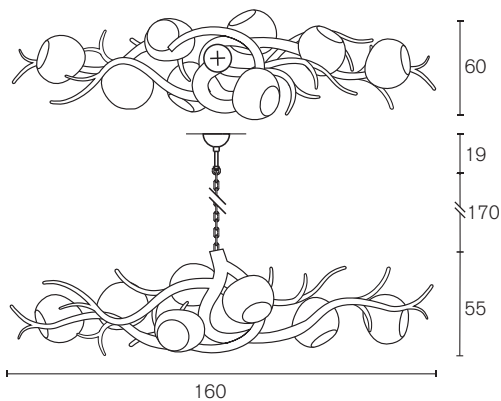

Art.nr.	Dimensions	Light bulb	Weight	Finish	Price
ERSAOC120BLM-GLIRI	L.120xW.60xH.55 cm	5x E27	19,0 kg	black matt finish, glass sphere iridescent	€ 10.750
ERSAOC120N-GLIRI	L.120xW.60xH.55 cm	5x E27	19,0 kg	nickel finish, glass sphere iridescent	€ 15.050
ERSAOC120BR-GLIRI	L.120xW.60xH.55 cm	5x E27	19,0 kg	brass finish, glass sphere iridescent	€ 18.050
ERSAOC120BRBUR-GLIRI	L.120xW.60xH.55 cm	5x E27	19,0 kg	brass burnished finish, glass sphere iridescent	€ 14.350
ERSAOC120NAW-GLIRI	L.120xW.60xH.55 cm	5x E27	19,0 kg	nickel aged warm finish, glass sphere iridescent	€ 18.050
ERSAOC120GSF-GLIRI	L.120xW.60xH.55 cm	5x E27	19,0 kg	gold satin finish, glass sphere iridescent	€ 11.800
ERSAOC140BLM-GLIRI	L.140xW.60xH.55 cm	7x E27	22,0 kg	black matt finish, glass sphere iridescent	€ 11.450
ERSAOC140N-GLIRI	L.140xW.60xH.55 cm	7x E27	22,0 kg	nickel finish, glass sphere iridescent	€ 15.900
ERSAOC140BR-GLIRI	L.140xW.60xH.55 cm	7x E27	22,0 kg	brass finish, glass sphere iridescent	€ 19.050
ERSAOC140BRBUR-GLIRI	L.140xW.60xH.55 cm	7x E27	22,0 kg	brass burnished finish, glass sphere iridescent	€ 15.150
ERSAOC140NAW-GLIRI	L.140xW.60xH.55 cm	7x E27	22,0 kg	nickel aged warm finish, glass sphere iridescent	€ 19.050
ERSAOC140GSF-GLIRI	L.140xW.60xH.55 cm	7x E27	22,0 kg	gold satin finish, glass sphere iridescent	€ 12.600
ERSAOC160BLM-GLIRI	L.160xW.60xH.55 cm	8x E27	24,0 kg	black matt finish, glass sphere iridescent	€ 12.400
ERSAOC160N-GLIRI	L.160xW.60xH.55 cm	8x E27	24,0 kg	nickel finish, glass sphere iridescent	€ 19.900
ERSAOC160BR-GLIRI	L.160xW.60xH.55 cm	8x E27	24,0 kg	brass finish, glass sphere iridescent	€ 23.850
ERSAOC160BRBUR-GLIRI	L.160xW.60xH.55 cm	8x E27	24,0 kg	brass burnished finish, glass sphere iridescent	€ 16.050
ERSAOC160NAW-GLIRI	L.160xW.60xH.55 cm	8x E27	24,0 kg	nickel aged warm finish, glass sphere iridescent	€ 23.850
ERSAOC160GSF-GLIRI	L.160xW.60xH.55 cm	8x E27	24,0 kg	gold satin finish, glass sphere iridescent	€ 13.650
ERSAOC180BLM-GLIRI	L.180xW.60xH.55 cm	10x E27	27,0 kg	black matt finish, glass sphere iridescent	€ 13.250
ERSAOC180N-GLIRI	L.180xW.60xH.55 cm	10x E27	27,0 kg	nickel finish, glass sphere iridescent	€ 20.500
ERSAOC180BR-GLIRI	L.180xW.60xH.55 cm	10x E27	27,0 kg	brass finish, glass sphere iridescent	€ 24.600
ERSAOC180BRBUR-GLIRI	L.180xW.60xH.55 cm	10x E27	27,0 kg	brass burnished finish, glass sphere iridescent	€ 16.550
ERSAOC180NAW-GLIRI	L.180xW.60xH.55 cm	10x E27	27,0 kg	nickel aged warm finish, glass sphere iridescent	€ 24.600
ERSAOC180GSF-GLIRI	L.180xW.60xH.55 cm	10x E27	27,0 kg	gold satin finish, glass sphere iridescent	€ 14.600

Standard the Ersa will be delivered with iridescent glass spheres. Other options are bronze translucent or clear glass spheres. All chandeliers are supplied with 1,7 meter chain, 2 meter electrical cable and a ceiling shade.

Specifications and prices are subject to change without prior notice. Prices are exclusive of VAT.