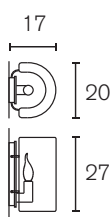

All hanging lamps are supplied with 2 meter steel cable, 2 meter electrical cable and a ceiling shade.
Wall lamps will be applied with a protective nano wax if ordered in brass burnished or copper burnished finish.

Specifications and prices are subject to change without prior notice. Prices are exclusive of VAT.

Pricelist Europe 2022 - Update 1 valid from September 2022