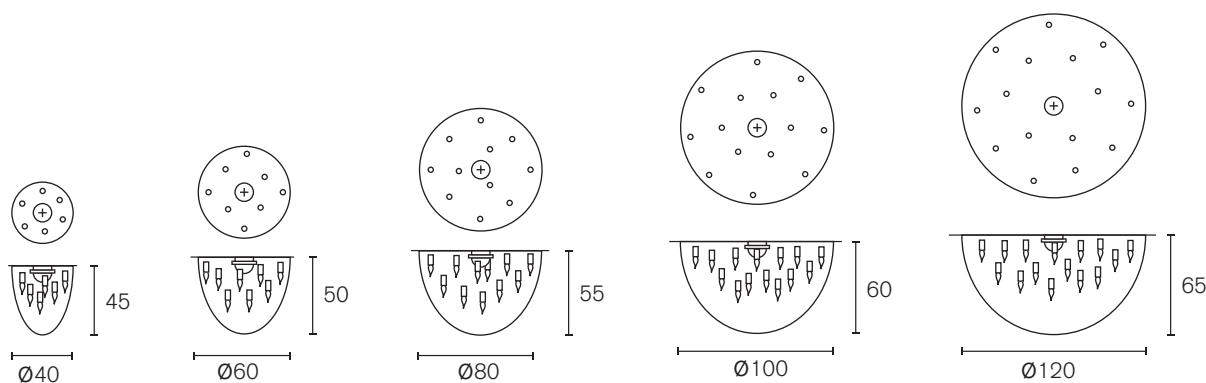

Ceiling Chandelier Glass

Art.nr.	Dimensions	Light bulb	Weight	Finish	Price
HPGL40N	Ø40xH.45 cm	6x E14	15,0 kg	nickel finish	€ 5.600
HPGL40GSF	Ø40xH.45 cm	6x E14	15,0 kg	gold satin finish	€ 5.050
HPGL60N	Ø60xH.50 cm	8x E14	22,0 kg	nickel finish	€ 6.500
HPGL60GSF	Ø60xH.50 cm	8x E14	22,0 kg	gold satin finish	€ 5.850
HPGL80N	Ø80xH.55 cm	11x E14	28,0 kg	nickel finish	€ 7.800
HPGL80GSF	Ø80xH.55 cm	11x E14	28,0 kg	gold satin finish	€ 7.050
HPGL100N	Ø100xH.60 cm	14x E14	42,0 kg	nickel finish	€ 10.250
HPGL100GSF	Ø100xH.60 cm	14x E14	42,0 kg	gold satin finish	€ 9.250
HPGL120N	Ø120xH.65 cm	15x E14	60,0 kg	nickel finish	€ 14.000
HPGL120GSF	Ø120xH.65 cm	15x E14	60,0 kg	gold satin finish	€ 12.600