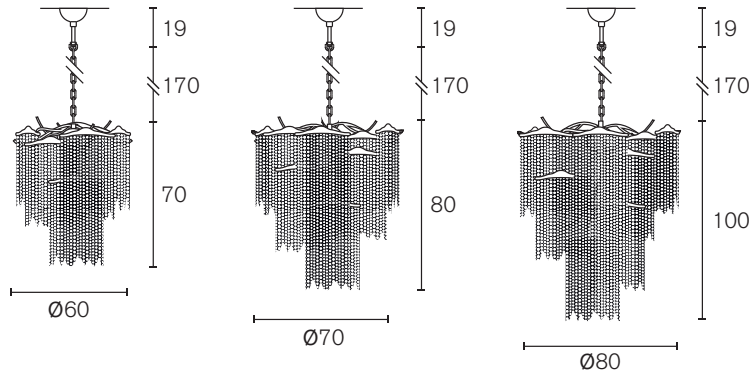

Chandelier Conical

Art.nr.	Dimensions	Light bulb	Weight	Finish	Price
VCC60BLM	Ø60xH.70 cm	8x E14	24,0 kg	black matt finish	€ 7.200
VCC60N	Ø60xH.70 cm	8x E14	24,0 kg	nickel finish	€ 8.000
VCC60GSF	Ø60xH.70 cm	8x E14	24,0 kg	gold satin finish	€ 7.200
VCC70BLM	Ø70xH.80 cm	12x E14	28,0 kg	black matt finish	€ 8.050
VCC70N	Ø70xH.80 cm	12x E14	28,0 kg	nickel finish	€ 8.950
VCC70GSF	Ø70xH.80 cm	12x E14	28,0 kg	gold satin finish	€ 8.050
VCC80BLM	Ø80xH.100 cm	14x E14	30,0 kg	black matt finish	€ 8.450
VCC80N	Ø80xH.100 cm	14x E14	30,0 kg	nickel finish	€ 9.400
VCC80GSF	Ø80xH.100 cm	14x E14	30,0 kg	gold satin finish	€ 8.450

Chandelier Oval

Art.nr.	Dimensions	Light bulb	Weight	Finish	Price
VOC120BLM	L.120xW.60xH.55 cm	12x E14	26,0 kg	black matt finish	€ 7.900
VOC120N	L.120xW.60xH.55 cm	12x E14	26,0 kg	nickel finish	€ 8.800
VOC120GSF	L.120xW.60xH.55 cm	12x E14	26,0 kg	gold satin finish	€ 7.900
VOC140BLM	L.140xW.60xH.55 cm	12x E14	30,0 kg	black matt finish	€ 9.600
VOC140N	L.140xW.60xH.55 cm	12x E14	30,0 kg	nickel finish	€ 10.650
VOC140GSF	L.140xW.60xH.55 cm	12x E14	30,0 kg	gold satin finish	€ 9.600
VOC160BLM	L.160xW.60xH.55 cm	16x E14	33,0 kg	black matt finish	€ 10.250
VOC160N	L.160xW.60xH.55 cm	16x E14	33,0 kg	nickel finish	€ 11.400
VOC160GSF	L.160xW.60xH.55 cm	16x E14	33,0 kg	gold satin finish	€ 10.250
VOC180BLM	L.180xW.60xH.55 cm	18x E14	35,0 kg	black matt finish	€ 11.700
VOC180N	L.180xW.60xH.55 cm	18x E14	35,0 kg	nickel finish	€ 13.000
VOC180GSF	L.180xW.60xH.55 cm	18x E14	35,0 kg	gold satin finish	€ 11.700