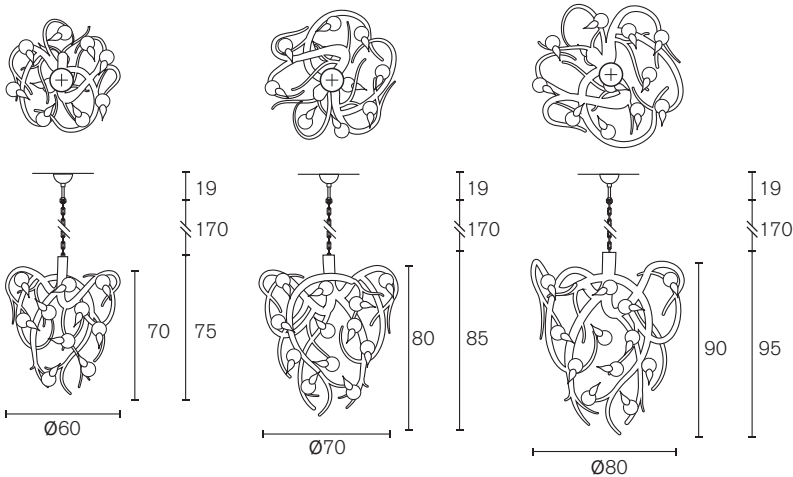

Art.nr.	Dimensions	Light bulb	Weight	Finish	Price
EVECC60BLM	Ø60xH.70 cm	10x E14	21,0 kg	black matt finish	€ 9.400
EVECC60B	Ø60xH.70 cm	10x E14	21,0 kg	bronze finish	€ 9.400
EVECC60N	Ø60xH.70 cm	10x E14	21,0 kg	nickel finish	€ 12.300
EVECC60BRBUR	Ø60xH.70 cm	10x E14	21,0 kg	brass burnished finish	€ 12.300
EVECC60NAW	Ø60xH.70 cm	10x E14	21,0 kg	nickel aged warm finish	€ 13.400
EVECC60GSF	Ø60xH.70 cm	10x E14	21,0 kg	gold satin finish	€ 10.300
EVECC70BLM	Ø70xH.80 cm	12x E14	26,0 kg	black matt finish	€ 10.600
EVECC70B	Ø70xH.80 cm	12x E14	26,0 kg	bronze finish	€ 10.600
EVECC70N	Ø70xH.80 cm	12x E14	26,0 kg	nickel finish	€ 13.500
EVECC70BRBUR	Ø70xH.80 cm	12x E14	26,0 kg	brass burnished finish	€ 13.500
EVECC70NAW	Ø70xH.80 cm	12x E14	26,0 kg	nickel aged warm finish	€ 14.650
EVECC70GSF	Ø70xH.80 cm	12x E14	26,0 kg	gold satin finish	€ 11.650
EVECC80BLM	Ø80xH.90 cm	12x E14	31,0 kg	black matt finish	€ 12.800
EVECC80B	Ø80xH.90 cm	12x E14	31,0 kg	bronze finish	€ 12.800
EVECC80N	Ø80xH.90 cm	12x E14	31,0 kg	nickel finish	€ 15.900
EVECC80BRBUR	Ø80xH.90 cm	12x E14	31,0 kg	brass burnished finish	€ 15.900
EVECC80NAW	Ø80xH.90 cm	12x E14	31,0 kg	nickel aged warm finish	€ 16.950
EVECC80GSF	Ø80xH.90 cm	12x E14	31,0 kg	gold satin finish	€ 14.100

The Eve collection can also be created with glass icicles upon request.
All chandeliers are supplied with 1,7 meter chain, 2 meter electrical cable and a ceiling shade.

Specifications and prices are subject to change without prior notice. Prices are exclusive of VAT.