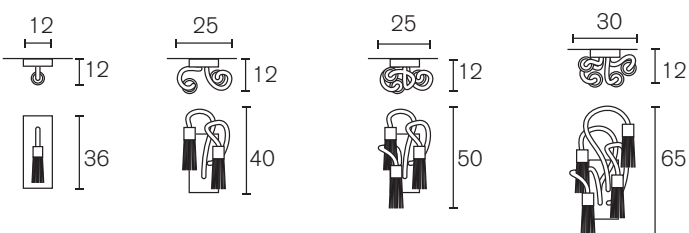

All table lamps are supplied with a dimmer.

Table and wall lamps will be applied with a protective nano wax if ordered in brass burnished or copper burnished finish.

Specifications and prices are subject to change without prior notice. Prices are exclusive of VAT.