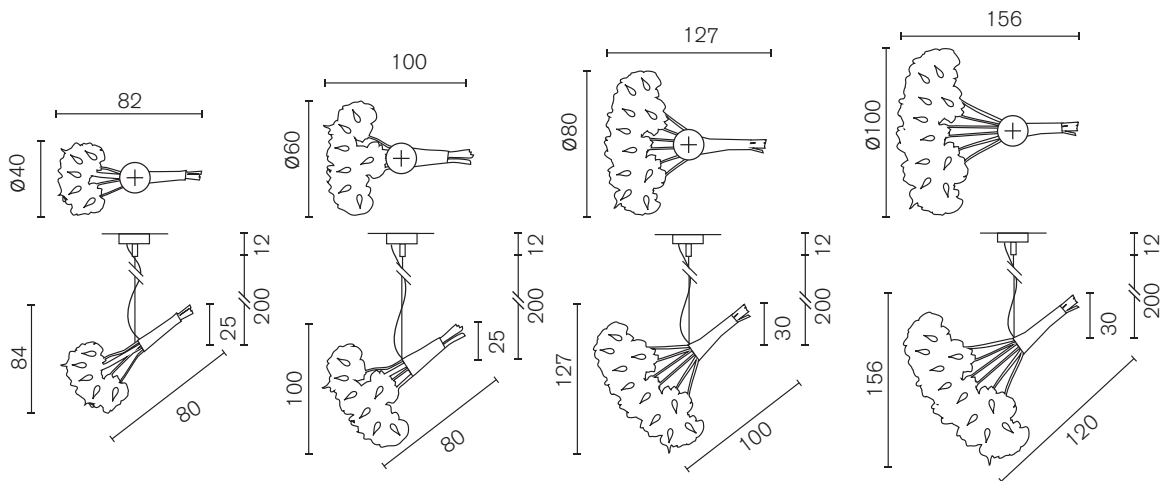

Bouquet

Art.nr.	Dimensions	Light bulb	Weight	Finish	Price
VERHB40N	Ø40xL.80 cm	5x E14	10,0 kg	nickel finish	€ 5.250
VERHB40GSF	Ø40xL.80 cm	5x E14	10,0 kg	gold satin finish	€ 4.750
VERHB60N	Ø60xL.80 cm	7x E14	15,0 kg	nickel finish	€ 6.050
VERHB60GSF	Ø60xL.80 cm	7x E14	15,0 kg	gold satin finish	€ 5.450
VERHB80N	Ø80xL.100 cm	10x E14	22,0 kg	nickel finish	€ 8.100
VERHB80GSF	Ø80xL.100 cm	10x E14	22,0 kg	gold satin finish	€ 7.300
VERHB100N	Ø100xL.120 cm	12x E14	30,0 kg	nickel finish	€ 12.400
VERHB100GSF	Ø100xL.120 cm	12x E14	30,0 kg	gold satin finish	€ 11.150