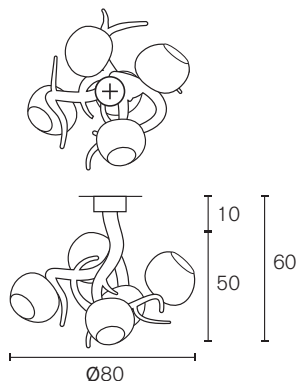

Ceiling Chandelier

Art.nr.	Dimensions	Light bulb	Weight	Finish	Price
ERSACP80BLM-GLIRI	Ø80xH.60 cm	5x E27	13,0 kg	black matt finish, glass sphere iridescent	€ 6.350
ERSACP80N-GLIRI	Ø80xH.60 cm	5x E27	13,0 kg	nickel finish, glass sphere iridescent	€ 9.300
ERSACP80BR-GLIRI	Ø80xH.60 cm	5x E27	13,0 kg	brass finish, glass sphere iridescent	€ 11.150
ERSACP80BRBUR-GLIRI	Ø80xH.60 cm	5x E27	13,0 kg	brass burnished finish, glass sphere iridescent	€ 8.150
ERSACP80NAW-GLIRI	Ø80xH.60 cm	5x E27	13,0 kg	nickel aged warm finish, glass sphere iridescent	€ 11.150
ERSACP80GSF-GLIRI	Ø80xH.60 cm	5x E27	13,0 kg	gold satin finish, glass sphere iridescent	€ 6.950