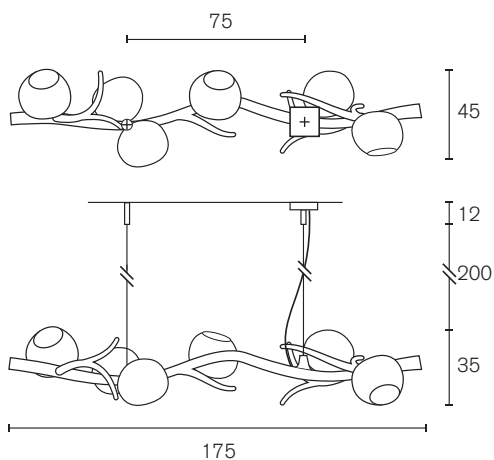

Art.nr.	Dimensions	Light bulb	Weight	Finish	Price
ERSAHL125BLM-GLIRI	L.125xW.45xH.35 cm	5x E27	13,0 kg	black matt finish, glass sphere iridescent	€ 6.900
ERSAHL125N-GLIRI	L.125xW.45xH.35 cm	5x E27	13,0 kg	nickel finish, glass sphere iridescent	€ 8.400
ERSAHL125BR-GLIRI	L.125xW.45xH.35 cm	5x E27	13,0 kg	brass finish, glass sphere iridescent	€ 10.050
ERSAHL125BRBUR-GLIRI	L.125xW.45xH.35 cm	5x E27	13,0 kg	brass burnished finish, glass sphere iridescent	€ 7.700
ERSAHL125NAW-GLIRI	L.125xW.45xH.35 cm	5x E27	13,0 kg	nickel aged warm finish, glass sphere iridescent	€ 10.050
ERSAHL125GSF-GLIRI	L.125xW.45xH.35 cm	5x E27	13,0 kg	gold satin finish, glass sphere iridescent	€ 7.600
ERSAHL150BLM-GLIRI	L.155xW.45xH.35 cm	5x E27	15,0 kg	black matt finish, glass sphere iridescent	€ 7.250
ERSAHL150N-GLIRI	L.155xW.45xH.35 cm	5x E27	15,0 kg	nickel finish, glass sphere iridescent	€ 8.450
ERSAHL150BR-GLIRI	L.155xW.45xH.35 cm	5x E27	15,0 kg	brass finish, glass sphere iridescent	€ 10.150
ERSAHL150BRBUR-GLIRI	L.155xW.45xH.35 cm	5x E27	15,0 kg	brass burnished finish, glass sphere iridescent	€ 8.100
ERSAHL150NAW-GLIRI	L.155xW.45xH.35 cm	5x E27	15,0 kg	nickel aged warm finish, glass sphere iridescent	€ 10.150
ERSAHL150GSF-GLIRI	L.155xW.45xH.35 cm	5x E27	15,0 kg	gold satin finish, glass sphere iridescent	€ 8.000
ERSAHL175BLM-GLIRI	L.175xW.45xH.35 cm	6x E27	18,0 kg	black matt finish, glass sphere iridescent	€ 9.100
ERSAHL175N-GLIRI	L.175xW.45xH.35 cm	6x E27	18,0 kg	nickel finish, glass sphere iridescent	€ 10.650
ERSAHL175BR-GLIRI	L.175xW.45xH.35 cm	6x E27	18,0 kg	brass finish, glass sphere iridescent	€ 12.750
ERSAHL175BRBUR-GLIRI	L.175xW.45xH.35 cm	6x E27	18,0 kg	brass burnished finish, glass sphere iridescent	€ 9.800
ERSAHL175NAW-GLIRI	L.175xW.45xH.35 cm	6x E27	18,0 kg	nickel aged warm finish, glass sphere iridescent	€ 12.750
ERSAHL175GSF-GLIRI	L.175xW.45xH.35 cm	6x E27	18,0 kg	gold satin finish, glass sphere iridescent	€ 10.000

Standard the ERSA will be delivered with iridescent glass spheres. Other options are bronze translucent or clear glass spheres.

All hanging lamps long are supplied with 2 meter steel cable, 2 meter electrical cable and a ceiling shade.

Specifications and prices are subject to change without prior notice. Prices are exclusive of VAT.