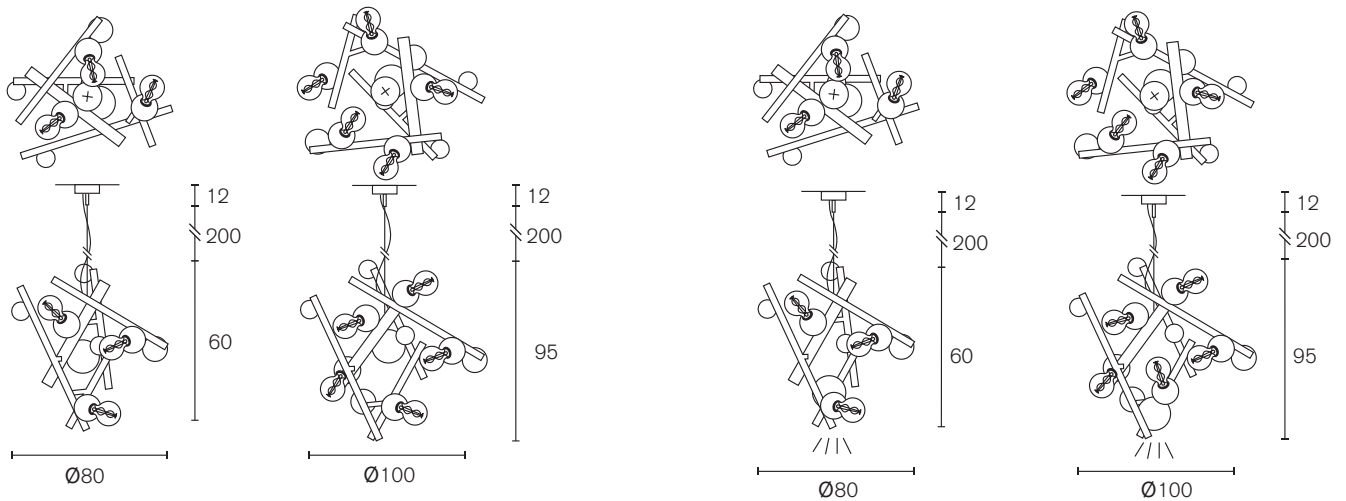

Collection Galaxy

GALC80GSF

Galaxy Chandelier Round (Ø80xH.60 cm, gold satin finish, 3 x E27, 8 kg)

Chandelier Round

Art.nr.	Dimensions	Light bulb	Weight	Finish	Price
GALC80BLM	Ø80xH.60 cm	3x E27	8,0 kg	black matt finish	€ 4.400
GALC80BR	Ø80xH.60 cm	3x E27	8,0 kg	brass finish	€ 6.150
GALC80BRBUR	Ø80xH.60 cm	3x E27	8,0 kg	brass burnished finish	€ 5.550
GALC80NAW	Ø80xH.60 cm	3x E27	8,0 kg	nickel aged warm finish	€ 6.150
GALC80GSF	Ø80xH.60 cm	3x E27	8,0 kg	gold satin finish	€ 4.850
GALC100BLM	Ø100xH.95 cm	5x E27	13,0 kg	black matt finish	€ 5.150
GALC100BR	Ø100xH.95 cm	5x E27	13,0 kg	brass finish	€ 7.600
GALC100BRBUR	Ø100xH.95 cm	5x E27	13,0 kg	brass burnished finish	€ 6.800
GALC100NAW	Ø100xH.95 cm	5x E27	13,0 kg	nickel aged warm finish	€ 7.600
GALC100GSF	Ø100xH.95 cm	5x E27	13,0 kg	gold satin finish	€ 5.650

Chandelier Round with downlight

Art.nr.	Dimensions	Light bulb	Weight	Finish	Price
GALCDL80BLM	Ø80xH.60 cm	3x E27	10,0 kg	1x GU10 spot downlight, black matt finish	€ 4.950
GALCDL80BR	Ø80xH.60 cm	3x E27	10,0 kg	1x GU10 spot downlight, brass finish	€ 7.100
GALCDL80BRBUR	Ø80xH.60 cm	3x E27	10,0 kg	1x GU10 spot downlight, brass burnished finish	€ 6.500
GALCDL80NAW	Ø80xH.60 cm	3x E27	10,0 kg	1x GU10 spot downlight, nickel aged warm finish	€ 7.100
GALCDL80GSF	Ø80xH.60 cm	3x E27	10,0 kg	1x GU10 spot downlight, gold satin finish	€ 5.450
GALCDL100BLM	Ø100xH.95 cm	5x E27	15,0 kg	1x GU10 spot downlight, black matt finish	€ 6.100
GALCDL100BR	Ø100xH.95 cm	5x E27	15,0 kg	1x GU10 spot downlight, brass finish	€ 8.550
GALCDL100BRBUR	Ø100xH.95 cm	5x E27	15,0 kg	1x GU10 spot downlight, brass burnished finish	€ 7.750
GALCDL100NAW	Ø100xH.95 cm	5x E27	13,0 kg	1x GU10 spot downlight, nickel aged warm finish	€ 8.550
GALCDL100GSF	Ø100xH.95 cm	5x E27	15,0 kg	1x GU10 spot downlight, gold satin finish	€ 6.700