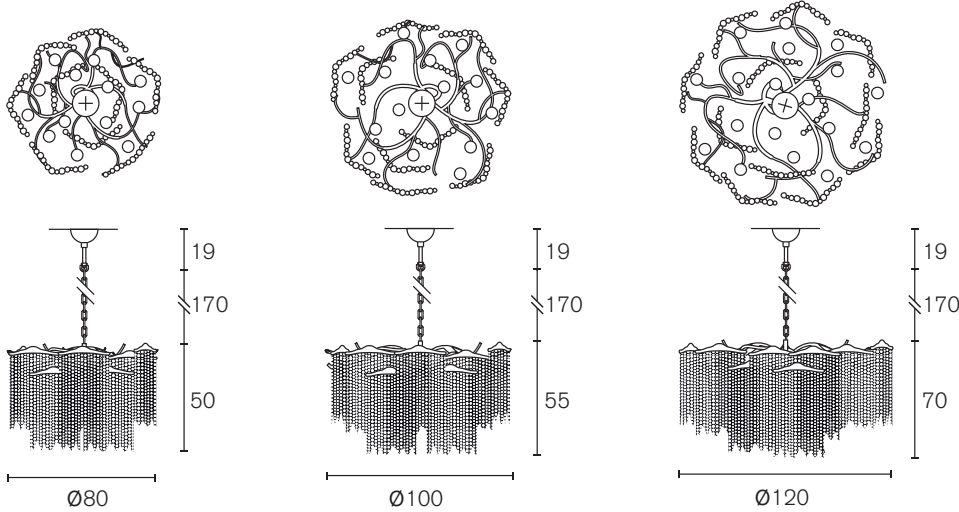

Chandelier Round

Art.nr.	Dimensions	Light bulb	Weight	Finish	Price
VC80BLM	Ø80xH.50 cm	12x E14	25,0 kg	black matt finish	€ 8.700
VC80N	Ø80xH.50 cm	12x E14	25,0 kg	nickel finish	€ 9.700
VC80GSF	Ø80xH.50 cm	12x E14	25,0 kg	gold satin finish	€ 8.700
VC100BLM	Ø100xH.55 cm	14x E14	29,0 kg	black matt finish	€ 9.700
VC100N	Ø100xH.55 cm	14x E14	29,0 kg	nickel finish	€ 10.750
VC100GSF	Ø100xH.55 cm	14x E14	29,0 kg	gold satin finish	€ 9.700
VC120BLM	Ø120xH.70 cm	16x E14	32,0 kg	black matt finish	€ 13.700
VC120N	Ø120xH.70 cm	16x E14	32,0 kg	nickel finish	€ 15.200
VC120GSF	Ø120xH.70 cm	16x E14	32,0 kg	gold satin finish	€ 13.700

Ceiling Lamp Round

Art.nr.	Dimensions	Light bulb	Weight	Finish	Price
VP60BLM	Ø60xH.45 cm	6x E14	13,0 kg	black matt finish	€ 5.750
VP60N	Ø60xH.45 cm	6x E14	13,0 kg	nickel finish	€ 6.400
VP60GSF	Ø60xH.45 cm	6x E14	13,0 kg	gold satin finish	€ 5.750
VP80BLM	Ø80xH.45 cm	8x E14	20,0 kg	black matt finish	€ 7.000
VP80N	Ø80xH.45 cm	8x E14	20,0 kg	nickel finish	€ 7.750
VP80GSF	Ø80xH.45 cm	8x E14	20,0 kg	gold satin finish	€ 7.000