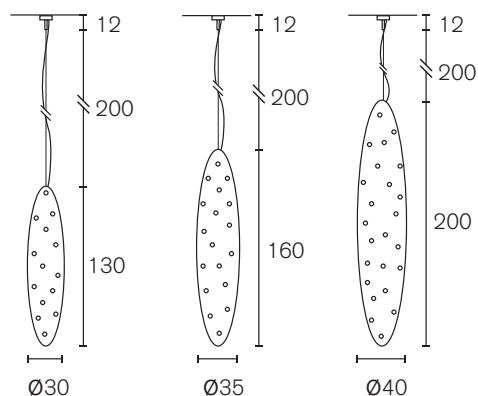

Collection Crystal Waters

Hanging Lamp Drop

Art.nr.	Dimensions	Light bulb	Weight	Finish	Price
CWH130NH	Ø30xH.130 cm	14x G9	9,0 kg	nickel finish	€ 5.400
CWH130GSFH	Ø30xH.130 cm	14x G9	9,0 kg	gold satin finish	€ 4.900
CWH160NH	Ø35xH.160 cm	18x G9	11,0 kg	nickel finish	€ 6.250
CWH160GSFH	Ø35xH.160 cm	18x G9	11,0 kg	gold satin finish	€ 5.650
CWH200NH	Ø40xH.200 cm	24x G9	15,0 kg	nickel finish	€ 6.800
CWH200GSFH	Ø40xH.200 cm	24x G9	15,0 kg	gold satin finish	€ 6.150

Ceiling Lamp Round

Art.nr.	Dimensions	Light bulb	Weight	Finish	Price
CWP40NH	Ø40xH.28 cm	7x G9	4,0 kg	nickel finish	€ 3.500
CWP40GSFH	Ø40xH.28 cm	7x G9	4,0 kg	gold satin finish	€ 3.150
CWP60NH	Ø60xH.38 cm	10x G9	5,0 kg	nickel finish	€ 4.200
CWP60GSFH	Ø60xH.38 cm	10x G9	5,0 kg	gold satin finish	€ 3.800
CWP80NH	Ø80xH.38 cm	13x G9	10,0 kg	nickel finish	€ 5.000
CWP80GSFH	Ø80xH.38 cm	13x G9	10,0 kg	gold satin finish	€ 4.500
CWP100NH	Ø100xH.38 cm	16x G9	12,0 kg	nickel finish	€ 5.700
CWP100GSFH	Ø100xH.38 cm	16x G9	12,0 kg	gold satin finish	€ 5.150
CWP120NH	Ø120xH.38 cm	17x G9	16,0 kg	nickel finish	€ 6.450
CWP120GSFH	Ø120xH.38 cm	17x G9	16,0 kg	gold satin finish	€ 5.800