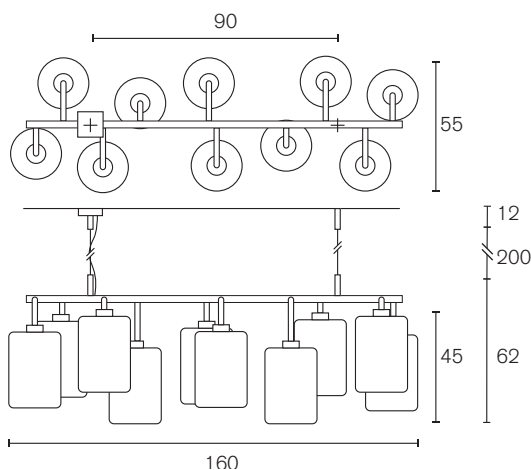

Art.nr.	Dimensions	Light bulb	Weight	Finish	Price
LOHL120BLM	L.120xW.55xH.62 cm	8x E27	28,0 kg	black matt finish	€ 8.050
LOHL120N	L.120xW.55xH.62 cm	8x E27	28,0 kg	nickel finish	€ 10.650
LOHL120BR	L.120xW.55xH.62 cm	8x E27	28,0 kg	brass finish	€ 11.550
LOHL120BRBUR	L.120xW.55xH.62 cm	8x E27	28,0 kg	brass burnished finish	€ 10.650
LOHL120NAW	L.120xW.55xH.62 cm	8x E27	28,0 kg	nickel aged warm finish	€ 11.550
LOHL120GSF	L.120xW.55xH.62 cm	8x E27	28,0 kg	gold satin finish	€ 8.850
LOHL140BLM	L.140xW.55xH.62 cm	10x E27	32,0 kg	black matt finish	€ 8.500
LOHL140N	L.140xW.55xH.62 cm	10x E27	32,0 kg	nickel finish	€ 11.200
LOHL140BR	L.140xW.55xH.62 cm	10x E27	32,0 kg	brass finish	€ 12.000
LOHL140BRBUR	L.140xW.55xH.62 cm	10x E27	32,0 kg	brass burnished finish	€ 11.200
LOHL140NAW	L.140xW.55xH.62 cm	10x E27	32,0 kg	nickel aged warm finish	€ 12.000
LOHL140GSF	L.140xW.55xH.62 cm	10x E27	32,0 kg	gold satin finish	€ 9.350
LOHL160BLM	L.160xW.55xH.62 cm	10x E27	35,0 kg	black matt finish	€ 9.200
LOHL160N	L.160xW.55xH.62 cm	10x E27	35,0 kg	nickel finish	€ 11.700
LOHL160BR	L.160xW.55xH.62 cm	10x E27	35,0 kg	brass finish	€ 12.500
LOHL160BRBUR	L.160xW.55xH.62 cm	10x E27	35,0 kg	brass burnished finish	€ 11.700
LOHL160NAW	L.160xW.55xH.62 cm	10x E27	35,0 kg	nickel aged warm finish	€ 12.500
LOHL160GSF	L.160xW.55xH.62 cm	10x E27	35,0 kg	gold satin finish	€ 10.150
LOHL180BLM	L.180xW.55xH.62 cm	12x E27	42,0 kg	black matt finish	€ 9.450
LOHL180N	L.180xW.55xH.62 cm	12x E27	42,0 kg	nickel finish	€ 12.350
LOHL180BR	L.180xW.55xH.62 cm	12x E27	42,0 kg	brass finish	€ 13.300
LOHL180BRBUR	L.180xW.55xH.62 cm	12x E27	42,0 kg	brass burnished finish	€ 12.350
LOHL180NAW	L.180xW.55xH.62 cm	12x E27	42,0 kg	nickel aged warm finish	€ 13.300
LOHL180GSF	L.180xW.55xH.62 cm	12x E27	42,0 kg	gold satin finish	€ 10.400

The lanterns are available in 4 different finishes of glass: bronze, satin, grey and iridescent.
All hanging lamps long are supplied with 2 meter steel and electrical cable and a ceiling shade.

Specifications and prices are subject to change without prior notice. Prices are exclusive of VAT.