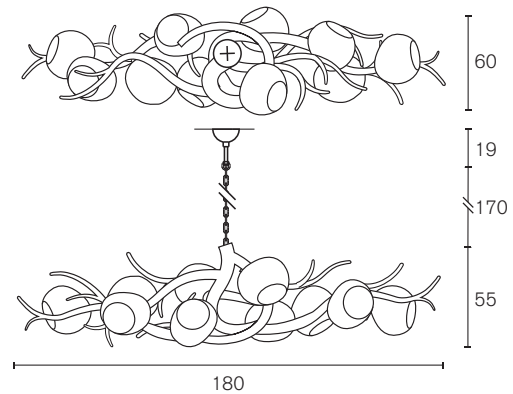

Art.nr.	Dimensions	Light bulb	Weight	Finish	Price
ERSAOC120BLM-GLIRI	L.120xW.60xH.55 cm	5x E27	19,0 kg	black matt finish, glass sphere iridescent	€ 10.750
ERSAOC120N-GLIRI	L.120xW.60xH.55 cm	5x E27	19,0 kg	nickel finish, glass sphere iridescent	€ 15.050
ERSAOC120BR-GLIRI	L.120xW.60xH.55 cm	5x E27	19,0 kg	brass finish, glass sphere iridescent	€ 18.050
ERSAOC120BRBUR-GLIRI	L.120xW.60xH.55 cm	5x E27	19,0 kg	brass burnished finish, glass sphere iridescent	€ 14.350
ERSAOC120NAW-GLIRI	L.120xW.60xH.55 cm	5x E27	19,0 kg	nickel aged warm finish, glass sphere iridescent	€ 18.050
ERSAOC120GSF-GLIRI	L.120xW.60xH.55 cm	5x E27	19,0 kg	gold satin finish, glass sphere iridescent	€ 11.800
ERSAOC140BLM-GLIRI	L.140xW.60xH.55 cm	7x E27	22,0 kg	black matt finish, glass sphere iridescent	€ 11.450
ERSAOC140N-GLIRI	L.140xW.60xH.55 cm	7x E27	22,0 kg	nickel finish, glass sphere iridescent	€ 15.900
ERSAOC140BR-GLIRI	L.140xW.60xH.55 cm	7x E27	22,0 kg	brass finish, glass sphere iridescent	€ 19.050
ERSAOC140BRBUR-GLIRI	L.140xW.60xH.55 cm	7x E27	22,0 kg	brass burnished finish, glass sphere iridescent	€ 15.150
ERSAOC140NAW-GLIRI	L.140xW.60xH.55 cm	7x E27	22,0 kg	nickel aged warm finish, glass sphere iridescent	€ 19.050
ERSAOC140GSF-GLIRI	L.140xW.60xH.55 cm	7x E27	22,0 kg	gold satin finish, glass sphere iridescent	€ 12.600
ERSAOC160BLM-GLIRI	L.160xW.60xH.55 cm	8x E27	24,0 kg	black matt finish, glass sphere iridescent	€ 12.400
ERSAOC160N-GLIRI	L.160xW.60xH.55 cm	8x E27	24,0 kg	nickel finish, glass sphere iridescent	€ 19.900
ERSAOC160BR-GLIRI	L.160xW.60xH.55 cm	8x E27	24,0 kg	brass finish, glass sphere iridescent	€ 23.850
ERSAOC160BRBUR-GLIRI	L.160xW.60xH.55 cm	8x E27	24,0 kg	brass burnished finish, glass sphere iridescent	€ 16.050
ERSAOC160NAW-GLIRI	L.160xW.60xH.55 cm	8x E27	24,0 kg	nickel aged warm finish, glass sphere iridescent	€ 23.850
ERSAOC160GSF-GLIRI	L.160xW.60xH.55 cm	8x E27	24,0 kg	gold satin finish, glass sphere iridescent	€ 13.650
ERSAOC180BLM-GLIRI	L.180xW.60xH.55 cm	10x E27	27,0 kg	black matt finish, glass sphere iridescent	€ 13.250
ERSAOC180N-GLIRI	L.180xW.60xH.55 cm	10x E27	27,0 kg	nickel finish, glass sphere iridescent	€ 20.500
ERSAOC180BR-GLIRI	L.180xW.60xH.55 cm	10x E27	27,0 kg	brass finish, glass sphere iridescent	€ 24.600
ERSAOC180BRBUR-GLIRI	L.180xW.60xH.55 cm	10x E27	27,0 kg	brass burnished finish, glass sphere iridescent	€ 16.550
ERSAOC180NAW-GLIRI	L.180xW.60xH.55 cm	10x E27	27,0 kg	nickel aged warm finish, glass sphere iridescent	€ 24.600
ERSAOC180GSF-GLIRI	L.180xW.60xH.55 cm	10x E27	27,0 kg	gold satin finish, glass sphere iridescent	€ 14.600

Standard the Ersa will be delivered with iridescent glass spheres. Other options are bronze translucent or clear glass spheres. All chandeliers are supplied with 1,7 meter chain, 2 meter electrical cable and a ceiling shade.

Specifications and prices are subject to change without prior notice. Prices are exclusive of VAT.