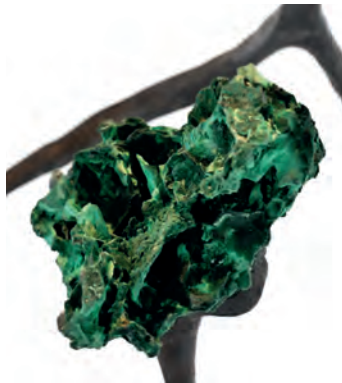

Malachite
LIMITED AVAILABILITY