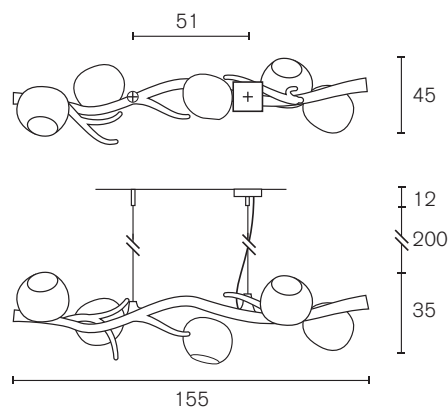

Art.nr.	Dimensions	Light bulb	Weight	Finish	Price
ERSAHL125BLM-GLIRI	L.125xW.45xH.35 cm	5x E27	13,0 kg	black matt finish, glass sphere iridescent	€ 6.900
ERSAHL125N-GLIRI	L.125xW.45xH.35 cm	5x E27	13,0 kg	nickel finish, glass sphere iridescent	€ 8.400
ERSAHL125BR-GLIRI	L.125xW.45xH.35 cm	5x E27	13,0 kg	brass finish, glass sphere iridescent	€ 10.050
ERSAHL125BRBUR-GLIRI	L.125xW.45xH.35 cm	5x E27	13,0 kg	brass burnished finish, glass sphere iridescent	€ 7.700
ERSAHL125NAW-GLIRI	L.125xW.45xH.35 cm	5x E27	13,0 kg	nickel aged warm finish, glass sphere iridescent	€ 10.050
ERSAHL125GSF-GLIRI	L.125xW.45xH.35 cm	5x E27	13,0 kg	gold satin finish, glass sphere iridescent	€ 7.600
ERSAHL150BLM-GLIRI	L.155xW.45xH.35 cm	5x E27	15,0 kg	black matt finish, glass sphere iridescent	€ 7.250
ERSAHL150N-GLIRI	L.155xW.45xH.35 cm	5x E27	15,0 kg	nickel finish, glass sphere iridescent	€ 8.450
ERSAHL150BR-GLIRI	L.155xW.45xH.35 cm	5x E27	15,0 kg	brass finish, glass sphere iridescent	€ 10.150
ERSAHL150BRBUR-GLIRI	L.155xW.45xH.35 cm	5x E27	15,0 kg	brass burnished finish, glass sphere iridescent	€ 8.100
ERSAHL150NAW-GLIRI	L.155xW.45xH.35 cm	5x E27	15,0 kg	nickel aged warm finish, glass sphere iridescent	€ 10.150
ERSAHL150GSF-GLIRI	L.155xW.45xH.35 cm	5x E27	15,0 kg	gold satin finish, glass sphere iridescent	€ 8.000
ERSAHL175BLM-GLIRI	L.175xW.45xH.35 cm	6x E27	18,0 kg	black matt finish, glass sphere iridescent	€ 9.100
ERSAHL175N-GLIRI	L.175xW.45xH.35 cm	6x E27	18,0 kg	nickel finish, glass sphere iridescent	€ 10.650
ERSAHL175BR-GLIRI	L.175xW.45xH.35 cm	6x E27	18,0 kg	brass finish, glass sphere iridescent	€ 12.750
ERSAHL175BRBUR-GLIRI	L.175xW.45xH.35 cm	6x E27	18,0 kg	brass burnished finish, glass sphere iridescent	€ 9.800
ERSAHL175NAW-GLIRI	L.175xW.45xH.35 cm	6x E27	18,0 kg	nickel aged warm finish, glass sphere iridescent	€ 12.750
ERSAHL175GSF-GLIRI	L.175xW.45xH.35 cm	6x E27	18,0 kg	gold satin finish, glass sphere iridescent	€ 10.000

Standard the ERSA will be delivered with iridescent glass spheres. Other options are bronze translucent or clear glass spheres.

All hanging lamps long are supplied with 2 meter steel cable, 2 meter electrical cable and a ceiling shade.

Specifications and prices are subject to change without prior notice. Prices are exclusive of VAT.