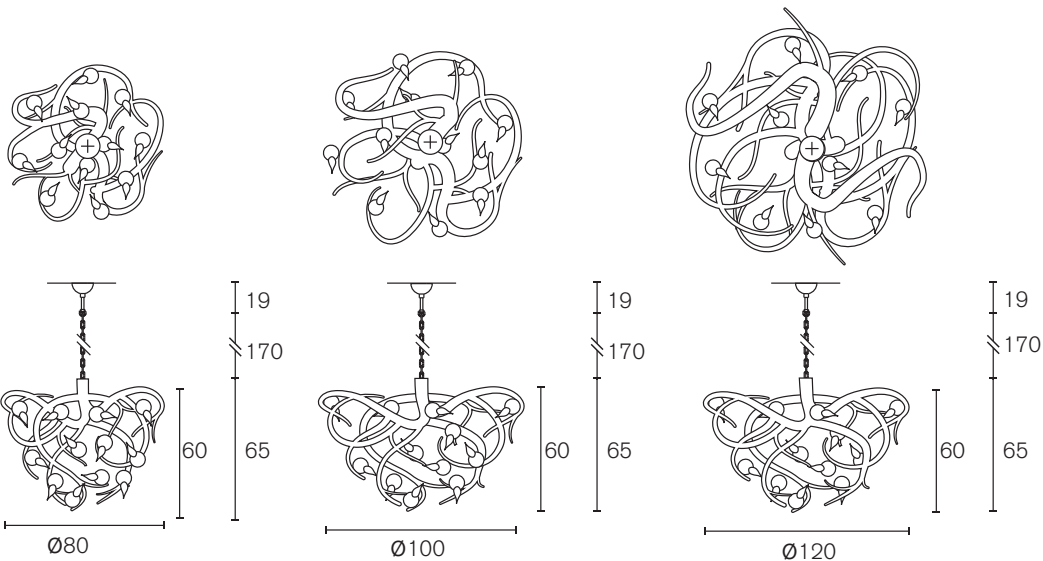

Chandelier Round

Art.nr.	Dimensions	Light bulb	Weight	Finish	Price
EVEC80BLM	Ø80xH.60 cm	12x E14	15,0 kg	black matt finish	€ 9.800
EVEC80B	Ø80xH.60 cm	12x E14	15,0 kg	bronze finish	€ 9.800
EVEC80N	Ø80xH.60 cm	12x E14	15,0 kg	nickel finish	€ 13.300
EVEC80BRBUR	Ø80xH.60 cm	12x E14	15,0 kg	brass burnished finish	€ 13.300
EVEC80NAW	Ø80xH.60 cm	12x E14	15,0 kg	nickel aged warm finish	€ 14.150
EVEC80GSF	Ø80xH.60 cm	12x E14	15,0 kg	gold satin finish	€ 10.800
EVEC100BLM	Ø100xH.60 cm	14x E14	31,0 kg	black matt finish	€ 11.800
EVEC100B	Ø100xH.60 cm	14x E14	31,0 kg	bronze finish	€ 11.800
EVEC100N	Ø100xH.60 cm	14x E14	31,0 kg	nickel finish	€ 16.000
EVEC100BRBUR	Ø100xH.60 cm	14x E14	31,0 kg	brass burnished finish	€ 16.000
EVEC100NAW	Ø100xH.60 cm	14x E14	31,0 kg	nickel aged warm finish	€ 16.300
EVEC100GSF	Ø100xH.60 cm	14x E14	31,0 kg	gold satin finish	€ 13.000
EVEC120BLM	Ø120xH.60 cm	16x E14	45,0 kg	black matt finish	€ 14.400
EVEC120B	Ø120xH.60 cm	16x E14	45,0 kg	bronze finish	€ 14.400
EVEC120N	Ø120xH.60 cm	16x E14	45,0 kg	nickel finish	€ 22.400
EVEC120BRBUR	Ø120xH.60 cm	16x E14	45,0 kg	brass burnished finish	€ 22.400
EVEC120NAW	Ø120xH.60 cm	16x E14	45,0 kg	nickel aged warm finish	€ 24.700
EVEC120GSF	Ø120xH.60 cm	16x E14	45,0 kg	gold satin finish	€ 15.850

The Eve collection can also be created with glass icicles upon request.
All chandeliers are supplied with 1,7 meter chain, 2 meter electrical cable and a ceiling shade.

Specifications and prices are subject to change without prior notice. Prices are exclusive of VAT.