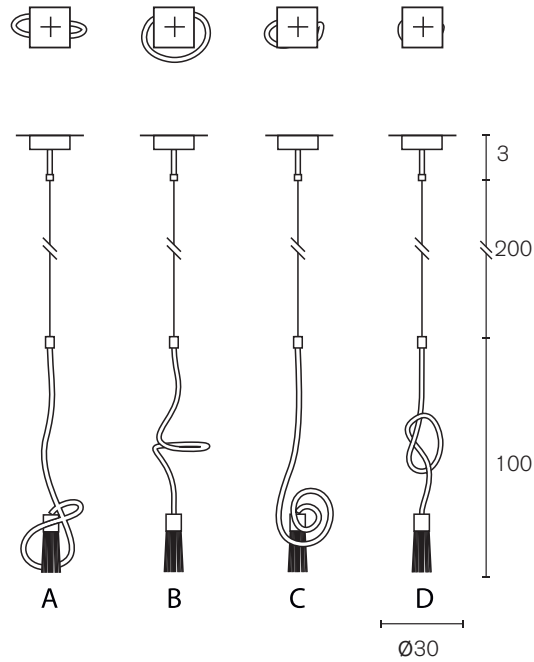

100SOSST

Sultans Of Swing Elements with various curves
(Ø30xH.100 cm, stainless steel, 1 x E14, 2,0 kg)

Collection Sultans Of Swing

Element

Art.nr.	Dimensions	Light bulb	Weight	Finish	Price
100SOSST	Ø30xH.100 cm	1x E14	2,5 kg	stainless steel	€ 1.500
100SOSGSF	Ø30xH.100 cm	1x E14	2,5 kg	gold satin finish	€ 1.650