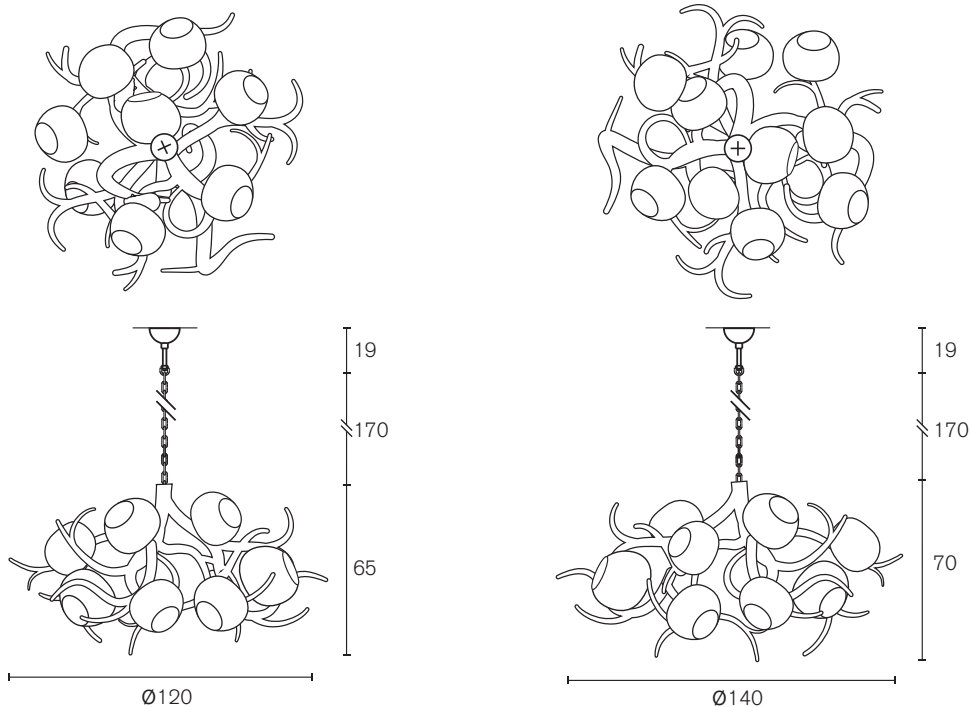

Art.nr.	Dimensions	Light bulb	Weight	Finish	Price
ERSAC120BLM-GLIRI	Ø120xH.65 cm	10x E27	32,0 kg	black matt finish, glass sphere iridescent	€ 13.150
ERSAC120N-GLIRI	Ø120xH.65 cm	10x E27	32,0 kg	nickel finish, glass sphere iridescent	€ 17.650
ERSAC120BR-GLIRI	Ø120xH.65 cm	10x E27	32,0 kg	brass finish, glass sphere iridescent	€ 21.150
ERSAC120BRBUR-GLIRI	Ø120xH.65 cm	10x E27	32,0 kg	brass burnished finish, glass sphere iridescent	€ 16.300
ERSAC120NAW-GLIRI	Ø120xH.65 cm	10x E27	32,0 kg	nickel aged warm finish, glass sphere iridescent	€ 21.150
ERSAC120GSF-GLIRI	Ø120xH.65 cm	10x E27	32,0 kg	gold satin finish, glass sphere iridescent	€ 14.450
ERSAC140BLM-GLIRI	Ø140xH.70 cm	13x E27	40,0 kg	black matt finish, glass sphere iridescent	€ 14.600
ERSAC140N-GLIRI	Ø140xH.70 cm	13x E27	40,0 kg	nickel finish, glass sphere iridescent	€ 20.150
ERSAC140BR-GLIRI	Ø140xH.70 cm	13x E27	40,0 kg	brass finish, glass sphere iridescent	€ 24.150
ERSAC140BRBUR-GLIRI	Ø140xH.70 cm	13x E27	40,0 kg	brass burnished finish, glass sphere iridescent	€ 18.600
ERSAC140NAW-GLIRI	Ø140xH.70 cm	13x E27	40,0 kg	nickel aged warm finish, glass sphere iridescent	€ 24.150
ERSAC140GSF-GLIRI	Ø140xH.70 cm	13x E27	40,0 kg	gold satin finish, glass sphere iridescent	€ 16.050

Standard the Ersa will be delivered with iridescent glass spheres. Other options are bronze translucent or clear glass spheres.
All chandeliers are supplied with 1,7 meter chain, 2 meter electrical cable and a ceiling shade.

Specifications and prices are subject to change without prior notice. Prices are exclusive of VAT.

Pricelist Europe 2022 - Update 1 valid from September 2022