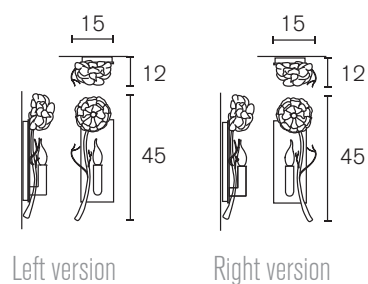

Wall lamps will be applied with a protective nano wax if ordered in brass burnished or copper burnished finish.

Specifications and prices are subject to change without prior notice. Prices are exclusive of VAT.