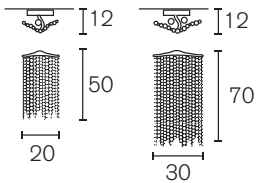

Wall and table lamps will be applied with a protective nano wax if ordered in brass burnished or copper burnished finish.
All table lamps are supplied with a dimmer.