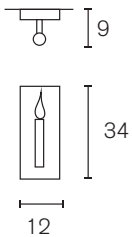

Wall lamp

Art.nr.	Dimensions	Light bulb	Weight	Finish	Price
SHW34BLM	W.12xH.34xD.9 cm	1x E14	2,0 kg	black matt finish	€ 1.300
SHW34BRBUR	W.12xH.34xD.9 cm	1x E14	2,0 kg	brass burnished finish	€ 1.300