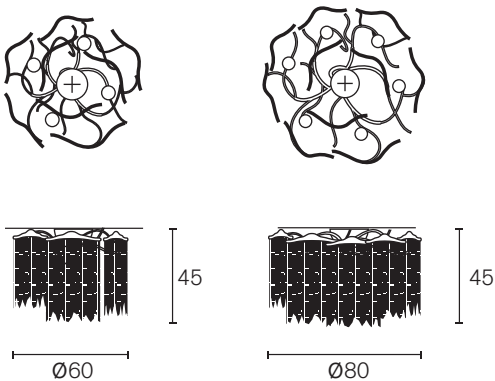

All chandeliers are supplied with 1,7 meter chain, 2 meter electrical cable and a ceiling shade.

Specifications and prices are subject to change without prior notice. Prices are exclusive of VAT.