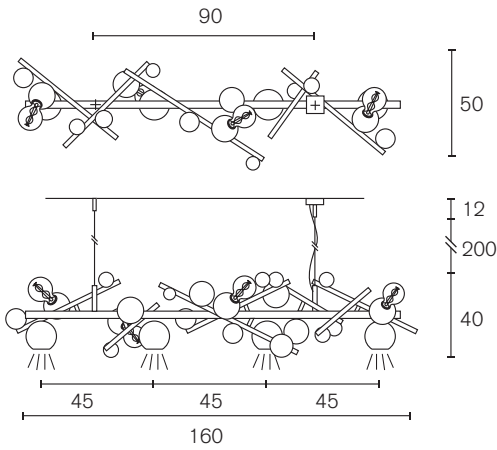

Standard the Galaxy will be delivered with the globes in the same finish of the lamp. The globes can be delivered in various finishes on request. All chandeliers are supplied with 2 meter steel cable, 2 meter electrical cable and a ceiling shade. The beam angle for our GU10 spotlights is 60°.

Standard the Galaxy will be delivered with the globes in the same finish of the lamp. The globes can be delivered in various finishes on request. All elements are supplied with 2 meter steel cable, 2 meter electrical cable and a ceiling shade. The beam angle for our GU10 spotlights is 60°. All hanging lamps long are supplied with 2 meter steel cable, 2 meter electrical cable and a ceiling shade.

Specifications and prices are subject to change without prior notice. Prices are exclusive of VAT.

Pricelist Europe 2022 - Update 1 valid from September 2022

Standard the Galaxy will be delivered with the globes in the same finish of the lamp. The globes can be delivered in various finishes on request. All hanging lamps long are supplied with 2 meter steel cable, 2 meter electrical cable and a ceiling shade. The beam angle for our GU10 spotlights is 60°.