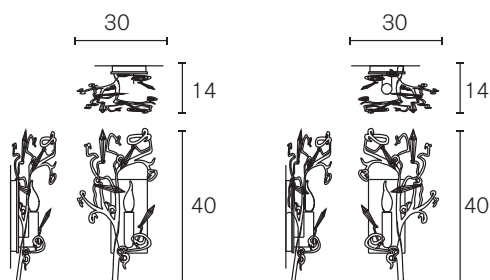

Left version

Right version

All crystals are original Swarovski crystals.

Wall lamps will be applied with a protective nano wax if ordered in brass burnished or copper burnished finish.

Specifications and prices are subject to change without prior notice. Prices are exclusive of VAT.