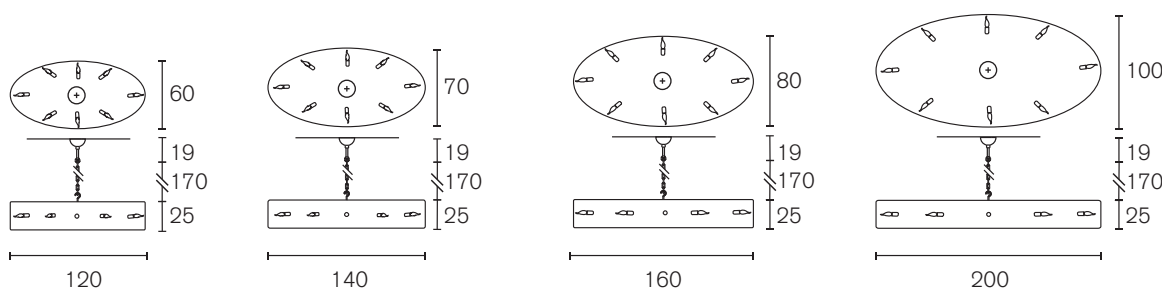

Chandelier Oval

Art.nr.	Dimensions	Light bulb	Weight	Finish	Price
HOC60W	L.120xW.60xH.25 cm	8x E14	13,0 kg	white finish	€ 5.000
HOC60N	L.120xW.60xH.25 cm	8x E14	13,0 kg	nickel finish	€ 5.800
HOC60GSF	L.120xW.60xH.25 cm	8x E14	13,0 kg	gold satin finish	€ 5.500
HOC70W	L.140xW.70xH.25 cm	8x E14	17,0 kg	white finish	€ 5.200
HOC70N	L.140xW.70xH.25 cm	8x E14	17,0 kg	nickel finish	€ 6.050
HOC70GSF	L.140xW.70xH.25 cm	8x E14	17,0 kg	gold satin finish	€ 5.750
HOC80W	L.160xW.80xH.25 cm	8x E14	24,0 kg	white finish	€ 5.500
HOC80N	L.160xW.80xH.25 cm	8x E14	24,0 kg	nickel finish	€ 6.400
HOC80GSF	L.160xW.80xH.25 cm	8x E14	24,0 kg	gold satin finish	€ 6.050
HOC100W	L.200xW.100xH.25 cm	12x E14	38,0 kg	white finish	€ 7.000
HOC100N	L.200xW.100xH.25 cm	12x E14	38,0 kg	nickel finish	€ 9.050
HOC100GSF	L.200xW.100xH.25 cm	12x E14	38,0 kg	gold satin finish	€ 10.000

Hanging Lamp In Line

Art.nr.	Dimensions	Light bulb	Weight	Finish	Price
HH25N	Ø25xH.30 cm	1x E27	4,0 kg	nickel finish	€ 2.900
HH25GSF	Ø25xH.30 cm	1x E27	4,0 kg	gold satin finish	€ 2.600
HH25N-3IL	L.125xW.25xH.30 cm	3x E27	34,0 kg	nickel finish	€ 8.550
HH25GSF-3IL	L.125xW.25xH.30 cm	3x E27	34,0 kg	gold satin finish	€ 7.700
HH25N-4IL	L.175xW.25xH.30 cm	4x E27	37,0 kg	nickel finish	€ 10.950
HH25GSF-4IL	L.175xW.25xH.30 cm	4x E27	37,0 kg	gold satin finish	€ 9.850
HH25N-5IL	L.225xW.25xH.30 cm	5x E27	40,0 kg	nickel finish	€ 12.600
HH25GSF-5IL	L.225xW.25xH.30 cm	5x E27	40,0 kg	gold satin finish	€ 11.350
HH25N-6IL	L.275xW.25xH.30 cm	6x E27	43,0 kg	nickel finish	€ 15.950
HH25GSF-6IL	L.275xW.25xH.30 cm	6x E27	43,0 kg	gold satin finish	€ 14.350