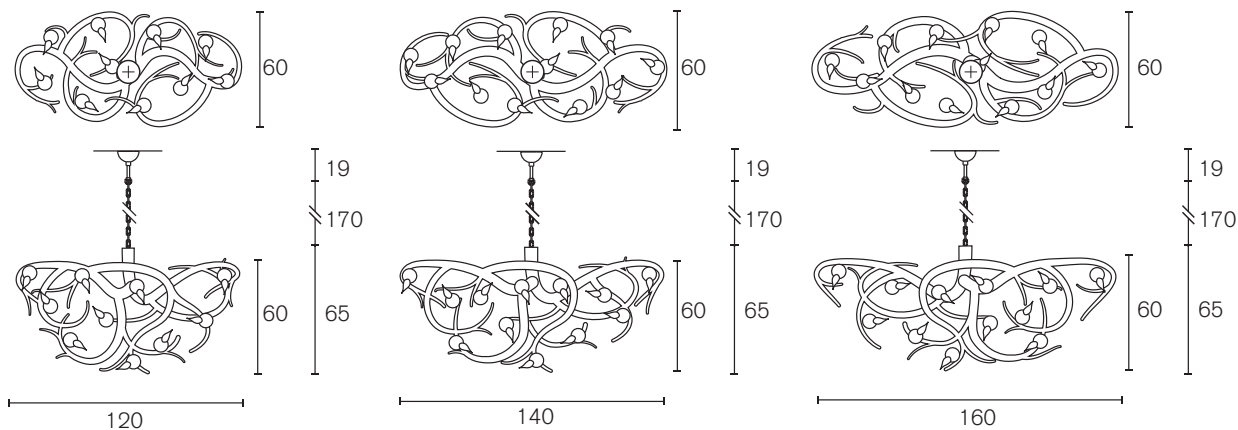

Chandelier Oval

Art.nr.	Dimensions	Light bulb	Weight	Finish	Price
EVEOC120BLM	L.120xW.60xH.60 cm	10x E14	27,0 kg	black matt finish	€ 10.150
EVEOC120B	L.120xW.60xH.60 cm	10x E14	27,0 kg	bronze finish	€ 10.150
EVEOC120N	L.120xW.60xH.60 cm	10x E14	27,0 kg	nickel finish	€ 14.450
EVEOC120BRBUR	L.120xW.60xH.60 cm	10x E14	27,0 kg	brass burnished finish	€ 14.450
EVEOC120NAW	L.120xW.60xH.60 cm	10x E14	27,0 kg	nickel aged warm finish	€ 15.500
EVEOC120GSF	L.120xW.60xH.60 cm	10x E14	27,0 kg	gold satin finish	€ 11.150
EVEOC140BLM	L.140xW.60xH.60 cm	12x E14	28,0 kg	black matt finish	€ 12.000
EVEOC140B	L.140xW.60xH.60 cm	12x E14	28,0 kg	bronze finish	€ 12.000
EVEOC140N	L.140xW.60xH.60 cm	12x E14	28,0 kg	nickel finish	€ 15.550
EVEOC140BRBUR	L.140xW.60xH.60 cm	12x E14	28,0 kg	brass burnished finish	€ 15.550
EVEOC140NAW	L.140xW.60xH.60 cm	12x E14	28,0 kg	nickel aged warm finish	€ 16.400
EVEOC140GSF	L.140xW.60xH.60 cm	12x E14	28,0 kg	gold satin finish	€ 13.200
EVEOC160BLM	L.160xW.60xH.60 cm	12x E14	30,0 kg	black matt finish	€ 13.150
EVEOC160B	L.160xW.60xH.60 cm	12x E14	30,0 kg	bronze finish	€ 13.150
EVEOC160N	L.160xW.60xH.60 cm	12x E14	30,0 kg	nickel finish	€ 18.000
EVEOC160BRBUR	L.160xW.60xH.60 cm	12x E14	30,0 kg	brass burnished finish	€ 18.000
EVEOC160NAW	L.160xW.60xH.60 cm	12x E14	30,0 kg	nickel aged warm finish	€ 19.150
EVEOC160GSF	L.160xW.60xH.60 cm	12x E14	30,0 kg	gold satin finish	€ 14.500

The Eve collection can also be created with glass icicles upon request.
All chandeliers are supplied with 1,7 meter chain, 2 meter electrical cable and a ceiling shade.

Specifications and prices are subject to change without prior notice. Prices are exclusive of VAT.

Pricelist Europe 2022 - Update 1 valid from September 2022