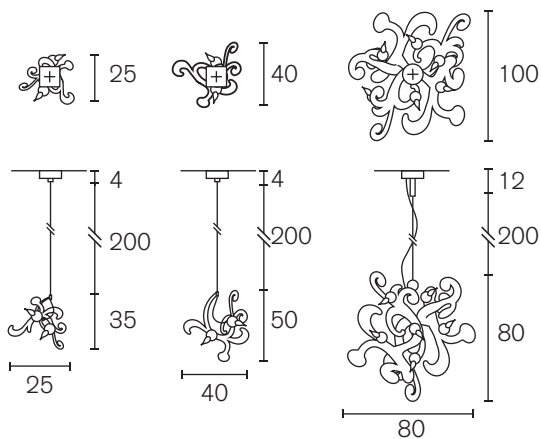

Pricelist Europe 2022 - Update 1 valid from September 2022

KELPP80BRG

Kelp Ceiling Lamp (Ø80xH.30 cm, brass grinded finish, 6 x E14, 15,0 kg)

DETAIL 100KELPCOP

Art.nr.	Dimensions	Light bulb	Weight	Finish	Price
25KELPBLM	L.25xW.25xH.35 cm	2x E14	2,0 kg	black matt finish	€ 1.350
25KELPST	L.25xW.25xH.35 cm	2x E14	2,0 kg	stainless steel	€ 1.650
25KELPBR	L.25xW.25xH.35 cm	2x E14	2,0 kg	brass finish	€ 2.300
25KELPBRA	L.25xW.25xH.35 cm	2x E14	2,0 kg	brass aged finish	€ 1.750
25KELPBRG	L.25xW.25xH.35 cm	2x E14	2,0 kg	brass grinded finish	€ 1.750
25KELPBRBUR	L.25xW.25xH.35 cm	2x E14	2,0 kg	brass burnished finish	€ 1.750
25KELPCOP	L.25xW.25xH.35 cm	2x E14	2,0 kg	copper finish	€ 2.450
25KELPGSF	L.25xW.25xH.35 cm	2x E14	2,0 kg	gold satin finish	€ 1.650
50KELPBLM	L.40xW.40xH.50 cm	2x E14	2,5 kg	black matt finish	€ 1.500
50KELPST	L.40xW.40xH.50 cm	2x E14	2,5 kg	stainless steel	€ 1.900
50KELPBR	L.40xW.40xH.50 cm	2x E14	2,5 kg	brass finish	€ 2.450
50KELPBRA	L.40xW.40xH.50 cm	2x E14	2,5 kg	brass aged finish	€ 2.000
50KELPBRG	L.40xW.40xH.50 cm	2x E14	2,5 kg	brass grinded finish	€ 2.000
50KELPBRBUR	L.40xW.40xH.50 cm	2x E14	2,5 kg	brass burnished finish	€ 2.000
50KELPCOP	L.40xW.40xH.50 cm	2x E14	2,5 kg	copper finish	€ 2.600
50KELPGSF	L.40xW.40xH.50 cm	2x E14	2,5 kg	gold satin finish	€ 1.650
100KELPBLM	L.80xW.100xH.80 cm	5x E14	15,0 kg	black matt finish	€ 3.550
100KELPST	L.80xW.100xH.80 cm	5x E14	15,0 kg	stainless steel	€ 5.400
100KELPBR	L.80xW.100xH.80 cm	5x E14	15,0 kg	brass finish	€ 6.100
100KELPBRA	L.80xW.100xH.80 cm	5x E14	15,0 kg	brass aged finish	€ 5.800
100KELPBRG	L.80xW.100xH.80 cm	5x E14	15,0 kg	brass grinded finish	€ 5.800
100KELPBRBUR	L.80xW.100xH.80 cm	5x E14	15,0 kg	brass burnished finish	€ 5.800
100KELPCOP	L.80xW.100xH.80 cm	5x E14	15,0 kg	copper finish	€ 6.350
100KELPGSF	L.80xW.100xH.80 cm	5x E14	15,0 kg	gold satin finish	€ 3.900