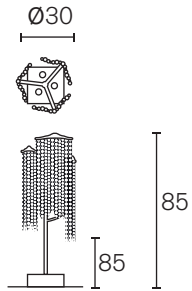

Specifications and prices are subject to change without prior notice. Prices are exclusive of VAT.

Table Lamp

Art.nr.	Dimensions	Light bulb	Weight	Finish	Price
VT30BLM	Ø30xH.85 cm	3x E14	12,0 kg	black matt finish	€ 3.000
VT30N	Ø30xH.85 cm	3x E14	12,0 kg	nickel finish	€ 3.350
VT30GSF	Ø30xH.85 cm	3x E14	12,0 kg	gold satin finish	€ 3.000