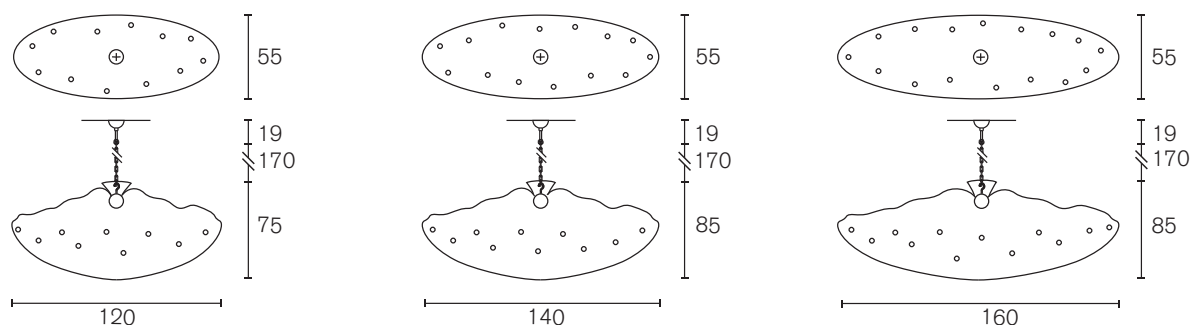

All chandeliers are supplied with 1,7 meter chain, 2 meter electrical cable and a ceiling shade.

Specifications and prices are subject to change without prior notice. Prices are exclusive of VAT.