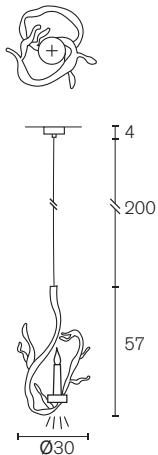

Element

Art.nr.	Dimensions	Light bulb	Weight	Finish	Price
OR30-CANDBRA	Ø30xH.57 cm	1x E14	3,0 kg	1x GU10 spot downlight, brass aged finish	€ 2.000