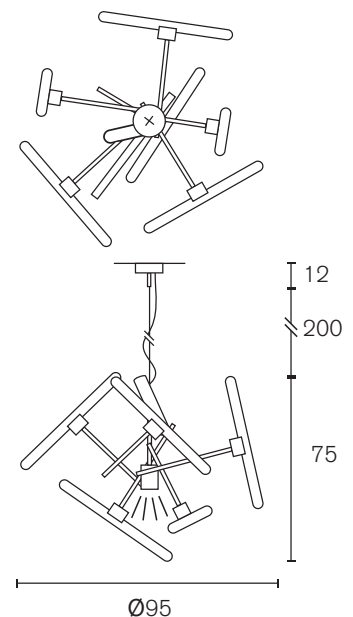

Element

Art.nr.	Dimensions	Light bulb	Weight	Finish	Price
LINLT50/70BLM	Ø95xH.65 cm	5x S14D	6,0 kg	black matt finish	€ 3.400
LINLT50/70BRBUR	Ø95xH.65 cm	5x S14D	6,0 kg	brass burnished finish	€ 3.900
LINLT50/70NAW	Ø95xH.65 cm	5x S14D	6,0 kg	nickel aged warm finish	€ 4.650
LINLT50/70GSF	Ø95xH.65 cm	5x S14D	6,0 kg	gold satin finish	€ 3.700

Element with downlight

Art.nr.	Dimensions	Light bulb	Weight	Finish	Price
LINLTDL50/70BLM	Ø95xH.75 cm	5x S14D	8,0 kg	1x GU10 spot downlight, black matt finish	€ 3.750
LINLTDL50/70BRBUR	Ø95xH.75 cm	5x S14D	8,0 kg	1x GU10 spot downlight, brass burnished finish	€ 4.300
LINLTDL50/70NAW	Ø95xH.75 cm	5x S14D	8,0 kg	1x GU10 spot downlight, nickel aged warm finish	€ 4.950
LINLTDL50/70GSF	Ø95xH.75 cm	5x S14D	8,0 kg	1x GU10 spot downlight, gold satin finish	€ 4.100

Wall lamp

Art.nr.	Dimensions	Light bulb	Weight	Finish	Price
LINW60BLM	L.12xW.12xH.60 cm	1x S14D	4,0 kg	black matt finish	€ 1.400
LINW60BRBUR	L.12xW.12xH.60 cm	1x S14D	4,0 kg	brass burnished finish	€ 1.350
LINW60NAW	L.12xW.12xH.60 cm	1x S14D	4,0 kg	nickel aged warm finish	€ 1.700
LINW60GSF	L.12xW.12xH.60 cm	1x S14D	4,0 kg	gold satin finish	€ 1.550

All elements are supplied with 2 meter steel cable, 2 meter electrical cable and a ceiling shade.

The beam angle for our GU10 spotlights is 60°.

Wall lamps will be applied with a protective nano wax if ordered in brass burnished or copper burnished finish.

Specifications and prices are subject to change without prior notice. Prices are exclusive of VAT.