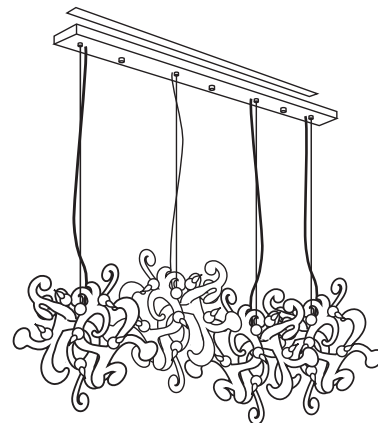

Suspension options

Central Pot

Satellite

Disc

Ceiling Cover in line

Collection Arthur

ARCC70N

Arthur Chandelier Conical (Ø70xH.80 cm, nickel finish, 12 x E14, 35,0 kg)