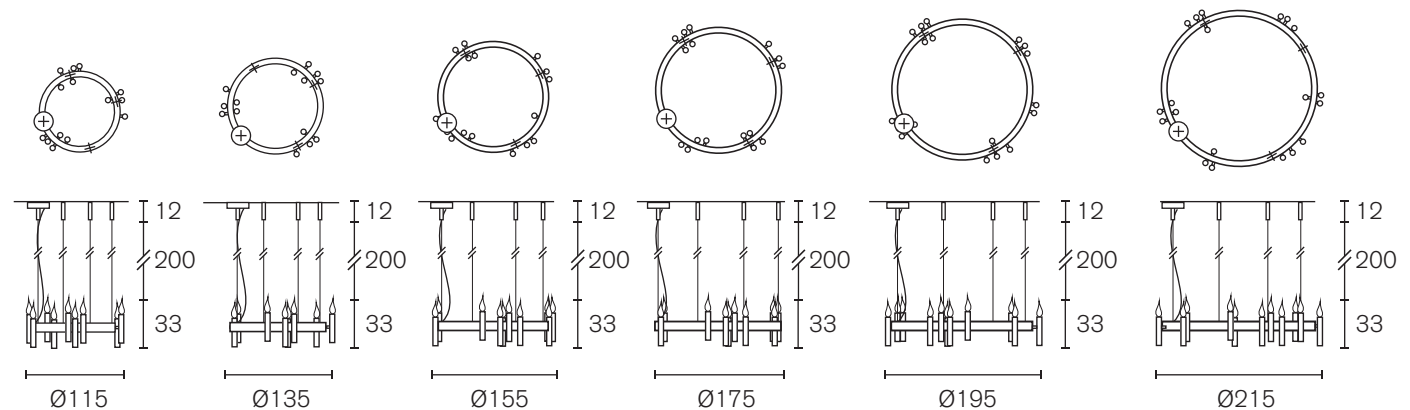

Collection Shiro

SHSH150BRBUR

Shiro Suspension Horizontal (L.150xW.22xH.33 cm, brass burnished finish, 3xGU10 spot downlight, 14 x E14, 15 kg)

Suspension Ring

Art.nr.	Dimensions	Light bulb	Weight	Finish	Price
SHSR100BLM	Ø115xH.33 cm	18x E14	23,0 kg	black matt finish	€ 8.400
SHSR100BRBUR	Ø115xH.33 cm	18x E14	23,0 kg	brass burnished finish	€ 8.400
SHSR120BLM	Ø135xH.33 cm	20x E14	30,0 kg	black matt finish	€ 10.100
SHSR120BRBUR	Ø135xH.33 cm	20x E14	30,0 kg	brass burnished finish	€ 10.100
SHSR140BLM	Ø155xH.33 cm	22x E14	35,0 kg	black matt finish	€ 11.250
SHSR140BRBUR	Ø155xH.33 cm	22x E14	35,0 kg	brass burnished finish	€ 11.250
SHSR160BLM	Ø175xH.33 cm	24x E14	40,0 kg	black matt finish	€ 12.100
SHSR160BRBUR	Ø175xH.33 cm	24x E14	40,0 kg	brass burnished finish	€ 12.100
SHSR180BLM	Ø195xH.33 cm	26x E14	50,0 kg	black matt finish	€ 13.000
SHSR180BRBUR	Ø195xH.33 cm	26x E14	50,0 kg	brass burnished finish	€ 13.000
SHSR200BLM	Ø215xH.33 cm	28x E14	70,0 kg	black matt finish	€ 15.000
SHSR200BRBUR	Ø215xH.33 cm	28x E14	70,0 kg	brass burnished finish	€ 15.000

Suspension Horizontal

Art.nr.	Dimensions	Light bulb	Weight	Finish	Price
SHTH100BLM	L.100xW.22xH.33 cm	8x E14	11,0 kg	2x GU10 spot downlight, black matt finish	€ 5.300
SHTH100BRBUR	L.100xW.22xH.33 cm	8x E14	11,0 kg	2x GU10 spot downlight, brass burnished finish	€ 5.300
SHTH120BLM	L.120xW.22xH.33 cm	12x E14	13,0 kg	3x GU10 spot downlight, black matt finish	€ 5.350
SHTH120BRBUR	L.120xW.22xH.33 cm	12x E14	13,0 kg	3x GU10 spot downlight, brass burnished finish	€ 5.350
SHTH150BLM	L.150xW.22xH.33 cm	14x E14	15,0 kg	3x GU10 spot downlight, black matt finish	€ 5.750
SHTH150BRBUR	L.150xW.22xH.33 cm	14x E14	15,0 kg	3x GU10 spot downlight, brass burnished finish	€ 5.750
SHTH200BLM	L.200xW.22xH.33 cm	16x E14	20,0 kg	4x GU10 spot downlight, black matt finish	€ 6.700
SHTH200BRBUR	L.200xW.22xH.33 cm	16x E14	20,0 kg	4x GU10 spot downlight, brass burnished finish	€ 6.700