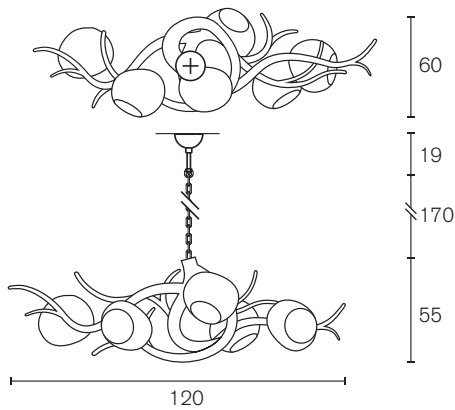

Art.nr.	Dimensions	Light bulb	Weight	Finish	Price
ERSAOC120BLM-GLIRI	L.120xW.60xH.55 cm	5x E27	19,0 kg	black matt finish, glass sphere iridescent	€ 10.750
ERSAOC120N-GLIRI	L.120xW.60xH.55 cm	5x E27	19,0 kg	nickel finish, glass sphere iridescent	€ 15.050
ERSAOC120BR-GLIRI	L.120xW.60xH.55 cm	5x E27	19,0 kg	brass finish, glass sphere iridescent	€ 18.050
ERSAOC120BRBUR-GLIRI	L.120xW.60xH.55 cm	5x E27	19,0 kg	brass burnished finish, glass sphere iridescent	€ 14.350
ERSAOC120NAW-GLIRI	L.120xW.60xH.55 cm	5x E27	19,0 kg	nickel aged warm finish, glass sphere iridescent	€ 18.050
ERSAOC120GSF-GLIRI	L.120xW.60xH.55 cm	5x E27	19,0 kg	gold satin finish, glass sphere iridescent	€ 11.800
ERSAOC140BLM-GLIRI	L.140xW.60xH.55 cm	7x E27	22,0 kg	black matt finish, glass sphere iridescent	€ 11.450
ERSAOC140N-GLIRI	L.140xW.60xH.55 cm	7x E27	22,0 kg	nickel finish, glass sphere iridescent	€ 15.900
ERSAOC140BR-GLIRI	L.140xW.60xH.55 cm	7x E27	22,0 kg	brass finish, glass sphere iridescent	€ 19.050
ERSAOC140BRBUR-GLIRI	L.140xW.60xH.55 cm	7x E27	22,0 kg	brass burnished finish, glass sphere iridescent	€ 15.150
ERSAOC140NAW-GLIRI	L.140xW.60xH.55 cm	7x E27	22,0 kg	nickel aged warm finish, glass sphere iridescent	€ 19.050
ERSAOC140GSF-GLIRI	L.140xW.60xH.55 cm	7x E27	22,0 kg	gold satin finish, glass sphere iridescent	€ 12.600
ERSAOC160BLM-GLIRI	L.160xW.60xH.55 cm	8x E27	24,0 kg	black matt finish, glass sphere iridescent	€ 12.400
ERSAOC160N-GLIRI	L.160xW.60xH.55 cm	8x E27	24,0 kg	nickel finish, glass sphere iridescent	€ 19.900
ERSAOC160BR-GLIRI	L.160xW.60xH.55 cm	8x E27	24,0 kg	brass finish, glass sphere iridescent	€ 23.850
ERSAOC160BRBUR-GLIRI	L.160xW.60xH.55 cm	8x E27	24,0 kg	brass burnished finish, glass sphere iridescent	€ 16.050
ERSAOC160NAW-GLIRI	L.160xW.60xH.55 cm	8x E27	24,0 kg	nickel aged warm finish, glass sphere iridescent	€ 23.850
ERSAOC160GSF-GLIRI	L.160xW.60xH.55 cm	8x E27	24,0 kg	gold satin finish, glass sphere iridescent	€ 13.650
ERSAOC180BLM-GLIRI	L.180xW.60xH.55 cm	10x E27	27,0 kg	black matt finish, glass sphere iridescent	€ 13.250
ERSAOC180N-GLIRI	L.180xW.60xH.55 cm	10x E27	27,0 kg	nickel finish, glass sphere iridescent	€ 20.500
ERSAOC180BR-GLIRI	L.180xW.60xH.55 cm	10x E27	27,0 kg	brass finish, glass sphere iridescent	€ 24.600
ERSAOC180BRBUR-GLIRI	L.180xW.60xH.55 cm	10x E27	27,0 kg	brass burnished finish, glass sphere iridescent	€ 16.550
ERSAOC180NAW-GLIRI	L.180xW.60xH.55 cm	10x E27	27,0 kg	nickel aged warm finish, glass sphere iridescent	€ 24.600
ERSAOC180GSF-GLIRI	L.180xW.60xH.55 cm	10x E27	27,0 kg	gold satin finish, glass sphere iridescent	€ 14.600

Standard the Ersa will be delivered with iridescent glass spheres. Other options are bronze translucent or clear glass spheres. All chandeliers are supplied with 1,7 meter chain, 2 meter electrical cable and a ceiling shade.

Specifications and prices are subject to change without prior notice. Prices are exclusive of VAT.