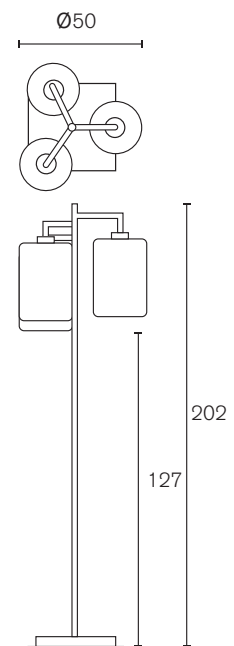

Floor Lamp

Art.nr.	Dimensions	Light bulb	Weight	Finish	Price
LOF180BLM	Ø30xH.182 cm	1x E27	11,0 kg	black matt finish	€ 2.850
LOF180N	Ø30xH.182 cm	1x E27	11,0 kg	nickel finish	€ 3.800
LOF180BR	Ø30xH.182 cm	1x E27	11,0 kg	brass finish	€ 4.250
LOF180BRBUR	Ø30xH.182 cm	1x E27	11,0 kg	brass burnished finish	€ 3.800
LOF180NAW	Ø30xH.182 cm	1x E27	11,0 kg	nickel aged warm finish	€ 4.250
LOF180GSF	Ø30xH.182 cm	1x E27	11,0 kg	gold satin finish	€ 3.150
LOF200BLM	Ø50xH.202 cm	3x E27	16,0 kg	black matt finish	€ 3.200
LOF200N	Ø50xH.202 cm	3x E27	16,0 kg	nickel finish	€ 4.800
LOF200BR	Ø50xH.202 cm	3x E27	16,0 kg	brass finish	€ 5.600
LOF200BRBUR	Ø50xH.202 cm	3x E27	16,0 kg	brass burnished finish	€ 4.800
LOF200NAW	Ø50xH.202 cm	3x E27	16,0 kg	nickel aged warm finish	€ 5.600
LOF200GSF	Ø50xH.202 cm	3x E27	16,0 kg	gold satin finish	€ 3.500

Wall Lamp

Art.nr.	Dimensions	Light bulb	Weight	Finish	Price
LOW60BLM	L.22xW.30xH.48 cm	1x E27	4,0 kg	black matt finish	€ 2.050
LOW60N	L.22xW.30xH.48 cm	1x E27	4,0 kg	nickel finish	€ 2.400
LOW60BR	L.22xW.30xH.48 cm	1x E27	4,0 kg	brass finish	€ 2.500
LOW60BRBUR	L.22xW.30xH.48 cm	1x E27	4,0 kg	brass burnished finish	€ 2.400
LOW60NAW	L.22xW.30xH.48 cm	1x E27	4,0 kg	nickel aged warm finish	€ 2.500
LOW60GSF	L.22xW.30xH.48 cm	1x E27	4,0 kg	gold satin finish	€ 2.250

The lanterns are available in 4 different finishes of glass: bronze, satin, grey and iridescent.

All floor lamps are supplied with a dimmer.

Floor and wall lamps will be applied with a protective nano wax if ordered in brass burnished or copper burnished finish.

Specifications and prices are subject to change without prior notice. Prices are exclusive of VAT.