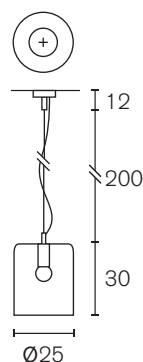

Due to our manual production method, shape and structure in Hollywood Chandeliers may vary. Lights that will be combined in the same space should therefore be ordered at the same time. All hanging lamps are supplied with 2 meter steel cable, 2 meter electrical cable and a ceiling shade.

All chandeliers are supplied with 1,7 meter chain, 2 meter electrical cable and a ceiling shade.

Specifications and prices are subject to change without prior notice. Prices are exclusive of VAT.