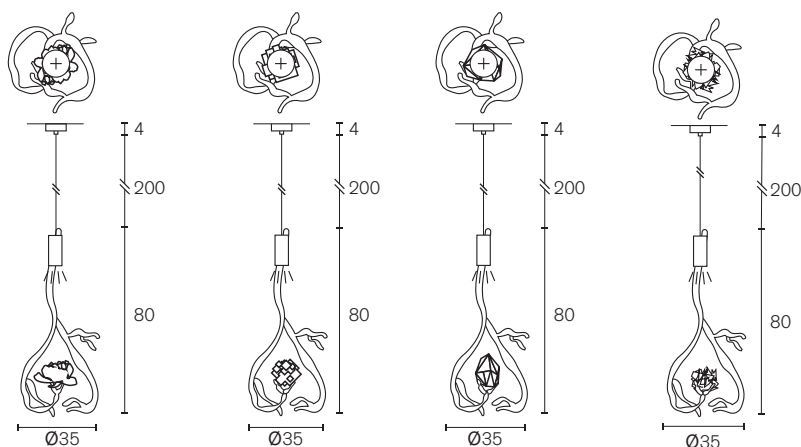

Due to the scarcity of (semi)precious stones and minerals, we need to check availability before an order can be confirmed.

All (semi)precious stones differ from each other in size and shape.

All elements and art elements are supplied with 3 meter electrical cable and a ceiling shade.

The beam angle for our GU10 spotlights is 60°.

Specifications and prices are subject to change without prior notice. Prices are exclusive of VAT.