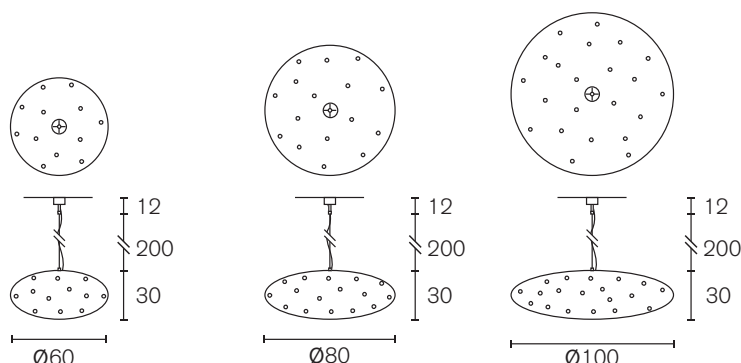

Hanging Lamp Cigar

Art.nr.	Dimensions	Light bulb	Weight	Finish	Price
CWS100NH	L.100xW.42xH.28 cm	12x G9	6,0 kg	nickel finish	€ 4.700
CWS100GSFH	L.100xW.42xH.28 cm	12x G9	6,0 kg	gold satin finish	€ 4.250
CWS130NH	L.130xW.50xH.30 cm	16x G9	8,0 kg	nickel finish	€ 5.450
CWS130GSFH	L.130xW.50xH.30 cm	16x G9	8,0 kg	gold satin finish	€ 4.900
CWS160NH	L.160xW.55xH.30 cm	22x G9	12,0 kg	nickel finish	€ 6.150
CWS160GSFH	L.160xW.55xH.30 cm	22x G9	12,0 kg	gold satin finish	€ 5.550
CWS200NH	L.200xW.55xH.30 cm	26x G9	15,0 kg	nickel finish	€ 6.850
CWS200GSFH	L.200xW.55xH.30 cm	26x G9	15,0 kg	gold satin finish	€ 6.150