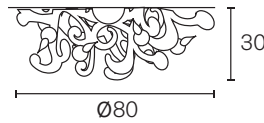

Art.nr.	Dimensions	Light bulb	Weight	Finish	Price
KELPP60BLM	Ø60xH.30 cm	6x E14	13,0 kg	black matt finish	€ 3.350
KELPP60ST	Ø60xH.30 cm	6x E14	13,0 kg	stainless steel	€ 3.800
KELPP60BR	Ø60xH.30 cm	6x E14	13,0 kg	brass finish	€ 5.550
KELPP60BRA	Ø60xH.30 cm	6x E14	13,0 kg	brass aged finish	€ 5.150
KELPP60BRG	Ø60xH.30 cm	6x E14	13,0 kg	brass grinded finish	€ 5.150
KELPP60BRBUR	Ø60xH.30 cm	6x E14	13,0 kg	brass burnished finish	€ 5.150
KELPP60COP	Ø60xH.30 cm	6x E14	13,0 kg	copper finish	€ 5.950
KELPP60GSF	Ø60xH.30 cm	6x E14	13,0 kg	gold satin finish	€ 3.700
KELPP80BLM	Ø80xH.30 cm	6x E14	15,0 kg	black matt finish	€ 3.600
KELPP80ST	Ø80xH.30 cm	6x E14	15,0 kg	stainless steel	€ 4.050
KELPP80BR	Ø80xH.30 cm	6x E14	15,0 kg	brass finish	€ 5.900
KELPP80BRA	Ø80xH.30 cm	6x E14	15,0 kg	brass aged finish	€ 5.500
KELPP80BRG	Ø80xH.30 cm	6x E14	15,0 kg	brass grinded finish	€ 5.500
KELPP80BRBUR	Ø80xH.30 cm	6x E14	15,0 kg	brass burnished finish	€ 5.500
KELPP80COP	Ø80xH.30 cm	6x E14	15,0 kg	copper finish	€ 6.350
KELPP80GSF	Ø80xH.30 cm	6x E14	15,0 kg	gold satin finish	€ 3.950

Standard the Kelp will be delivered with the globes in the same finish of the lamp. The globes can be delivered in various finishes on request.

Specifications and prices are subject to change without prior notice. Prices are exclusive of VAT.

Pricelist Europe 2022 - Update 1 valid from September 2022