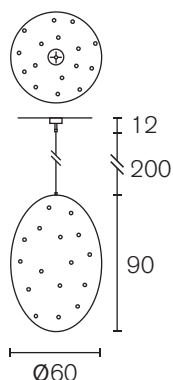

Collection Crystal Waters

CWS130NH

Crystal Waters Hanging Lamp Cigar (L.130xW.50xH.30 cm, nickel finish, 16x G9, 8,0 kg)

Hanging Lamp

Art.nr.	Dimensions	Light bulb	Weight	Finish	Price
CWH60NH	Ø60xH.90 cm	16x G9	12,0 kg	nickel finish	€ 5.350
CWH60GSFH	Ø60xH.90 cm	16x G9	12,0 kg	gold satin finish	€ 4.800