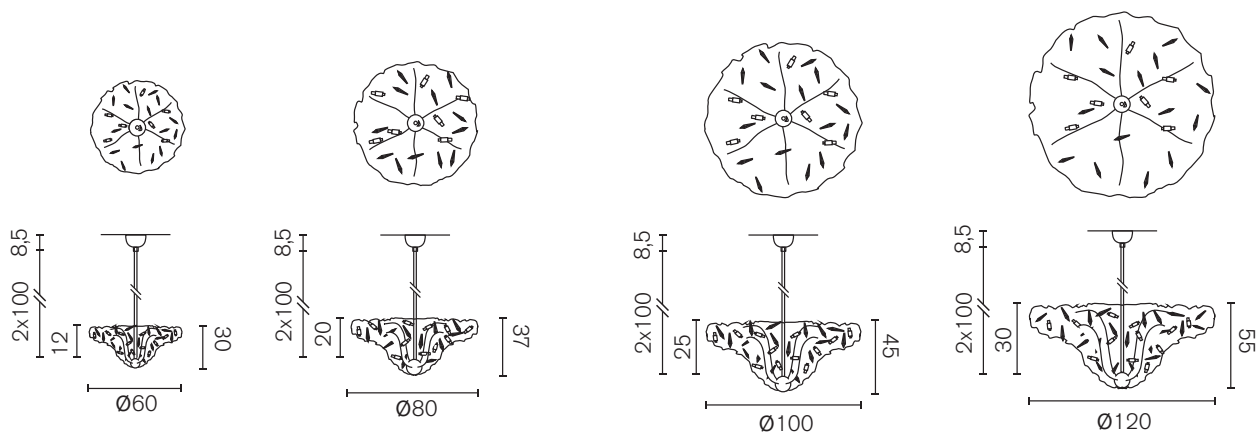

Collection Icy Lady

ILCUSD100BL

Icy Lady Chandelier Round Upside Down (Ø100xH.45 cm, black finish, 15 x G9, 36,0 kg)

Chandelier Round Upside-Down

Art.nr.	Dimensions	Light bulb	Weight	Finish	Price
ILCUSD60BL	Ø60xH.30 cm	10x G9	28,0 kg	black finish	€ 7.000
ILCUSD60W	Ø60xH.30 cm	10x G9	28,0 kg	white finish	€ 7.000
ILCUSD60N	Ø60xH.30 cm	10x G9	28,0 kg	nickel finish	€ 9.200
ILCUSD60GSF	Ø60xH.30 cm	10x G9	28,0 kg	gold satin finish	€ 8.400
ILCUSD80BL	Ø80xH.37 cm	12x G9	29,5 kg	black finish	€ 7.900
ILCUSD80W	Ø80xH.37 cm	12x G9	29,5 kg	white finish	€ 7.900
ILCUSD80N	Ø80xH.37 cm	12x G9	29,5 kg	nickel finish	€ 10.400
ILCUSD80GSF	Ø80xH.37 cm	12x G9	29,5 kg	gold satin finish	€ 9.500
ILCUSD100BL	Ø100xH.45 cm	15x G9	36,0 kg	black finish	€ 8.850
ILCUSD100W	Ø100xH.45 cm	15x G9	36,0 kg	white finish	€ 8.850
ILCUSD100N	Ø100xH.45 cm	15x G9	36,0 kg	nickel finish	€ 11.750
ILCUSD100GSF	Ø100xH.45 cm	15x G9	36,0 kg	gold satin finish	€ 10.650
ILCUSD120BL	Ø120xH.55 cm	18x G9	46,0 kg	black finish	€ 9.850
ILCUSD120W	Ø120xH.55 cm	18x G9	46,0 kg	white finish	€ 9.850
ILCUSD120N	Ø120xH.55 cm	18x G9	46,0 kg	nickel finish	€ 14.500
ILCUSD120GSF	Ø120xH.55 cm	18x G9	46,0 kg	gold satin finish	€ 11.800