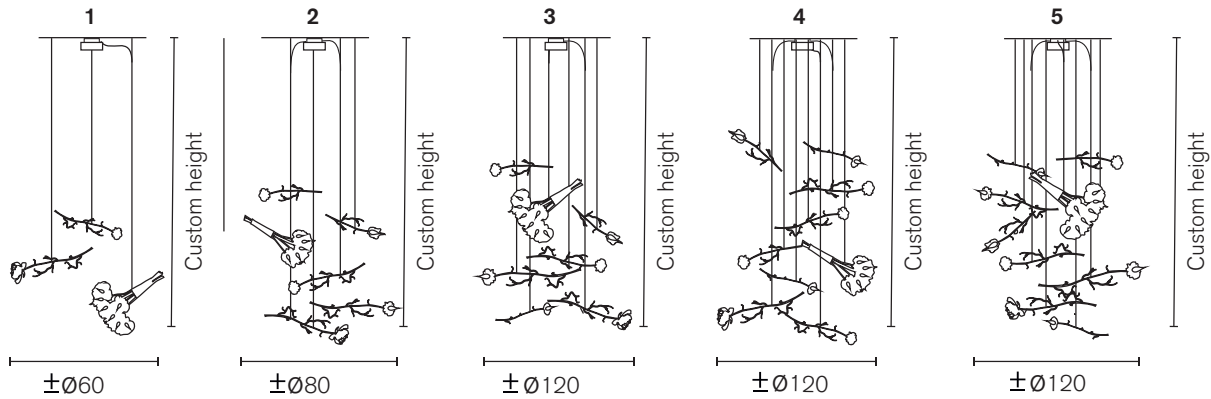

A bouquet can be connected on its own with a ceiling cover or, when used as part of a composition, connected with a ceiling screw and attached with a electric cable to the central pot of the composition.

The Single Rose Decorative can be connected to a ceiling as part of a composition. It can also be connected straight to the ceiling on its own using a ceiling screw.

A Single Rose with Light can be connected to a central pot as part of a composition. On its own a Single Rose with Light can be connected with a ceiling cover.

All combinations are possible, please get in touch with us to receive a customised proposal

Optional Compositions with a central pot