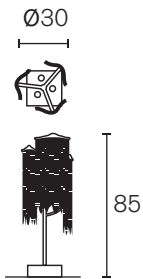

Table Lamp

Art.nr.	Dimensions	Light bulb	Weight	Finish	Price
ART30BLM	Ø30xH.85 cm	3x E14	17,0 kg	black matt finish	€ 2.850
ART30N	Ø30xH.85 cm	3x E14	17,0 kg	nickel finish	€ 3.550
ART30GSF	Ø30xH.85 cm	3x E14	17,0 kg	gold satin finish	€ 3.200

Wall Lamp

Art.nr.	Dimensions	Light bulb	Weight	Finish	Price
ARW50BLM	W.20xH.50xD.12 cm	1x E14	7,0 kg	black matt finish	€ 1.300
ARW50N	W.20xH.50xD.12 cm	1x E14	7,0 kg	nickel finish	€ 1.600
ARW50GSF	W.20xH.50xD.12 cm	1x E14	7,0 kg	gold satin finish	€ 1.450
ARW70BLM	W.30xH.70xD.12 cm	2x E14	10,0 kg	black matt finish	€ 1.600
ARW70N	W.30xH.70xD.12 cm	2x E14	10,0 kg	nickel finish	€ 2.000
ARW70GSF	W.30xH.70xD.12 cm	2x E14	10,0 kg	gold satin finish	€ 1.800