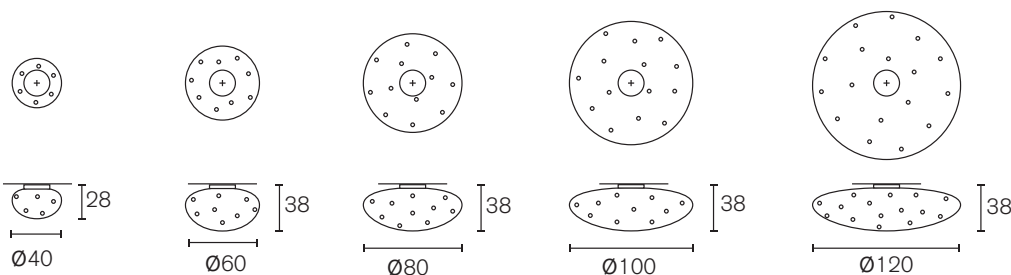

Wall Lamp

Art.nr.	Dimensions	Light bulb	Weight	Finish	Price
150CW1N	W.20xH.27xD.17 cm	1x E14	3,0 kg	nickel finish	€ 1.400
150CW1GSF	W.20xH.27xD.17 cm	1x E14	3,0 kg	gold satin finish	€ 1.300

All hanging lamps are supplied with 2 meter steel cable, 2 meter electrical cable and a ceiling shade.
Wall lamps will be applied with a protective nano wax if ordered in brass burnished or copper burnished finish.

Specifications and prices are subject to change without prior notice. Prices are exclusive of VAT.

Pricelist Europe 2022 - Update 1 valid from September 2022