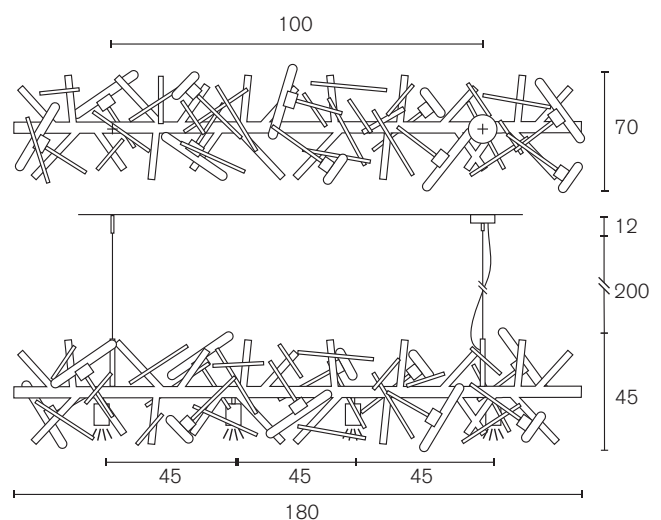

Art.nr.	Dimensions	Light bulb	Weight	Finish	Price
LINHL120BLM	L.120xW.60xH.40 cm	6x S14D	12,0 kg	3x GU10 spot downlight, black matt finish	€ 6.250
LINHL120BRBUR	L.120xW.60xH.40 cm	6x S14D	12,0 kg	3x GU10 spot downlight, brass burnished finish	€ 8.900
LINHL120NAW	L.120xW.60xH.40 cm	6x S14D	12,0 kg	3x GU10 spot downlight, nickel aged warm finish	€ 11.000
LINHL120GSF	L.120xW.60xH.40 cm	6x S14D	12,0 kg	3x GU10 spot downlight, gold satin finish	€ 6.900
LINHL140BLM	L.140xW.60xH.40 cm	6x S14D	15,0 kg	3x GU10 spot downlight, black matt finish	€ 6.300
LINHL140BRBUR	L.140xW.60xH.40 cm	6x S14D	15,0 kg	3x GU10 spot downlight, brass burnished finish	€ 8.950
LINHL140NAW	L.140xW.60xH.40 cm	6x S14D	15,0 kg	3x GU10 spot downlight, nickel aged warm finish	€ 11.350
LINHL140GSF	L.140xW.60xH.40 cm	6x S14D	15,0 kg	3x GU10 spot downlight, gold satin finish	€ 6.950
LINHL160BLM	L.160xW.65xH.45 cm	8x S14D	22,0 kg	4x GU10 spot downlight, black matt finish	€ 7.500
LINHL160BRBUR	L.160xW.65xH.45 cm	8x S14D	22,0 kg	4x GU10 spot downlight, brass burnished finish	€ 10.000
LINHL160NAW	L.160xW.65xH.45 cm	8x S14D	22,0 kg	4x GU10 spot downlight, nickel aged warm finish	€ 12.350
LINHL160GSF	L.160xW.65xH.45 cm	8x S14D	22,0 kg	4x GU10 spot downlight, gold satin finish	€ 8.250
LINHL180BLM	L.180xW.70xH.45 cm	8x S14D	24,0 kg	4x GU10 spot downlight, black matt finish	€ 8.050
LINHL180BRBUR	L.180xW.70xH.45 cm	8x S14D	24,0 kg	4x GU10 spot downlight, brass burnished finish	€ 10.500
LINHL180NAW	L.180xW.70xH.45 cm	8x S14D	24,0 kg	4x GU10 spot downlight, nickel aged warm finish	€ 12.900
LINHL180GSF	L.180xW.70xH.45 cm	8x S14D	24,0 kg	4x GU10 spot downlight, gold satin finish	€ 8.850

Standard all hanging lamps long will be delivered with reflector bars in finish of the lamp. The reflector bars can be delivered in various finishes on request. All hanging lamps are supplied with 2 meter steel cable, 2 meter electrical cable and a ceiling shade.

Specifications and prices are subject to change without prior notice. Prices are exclusive of VAT.