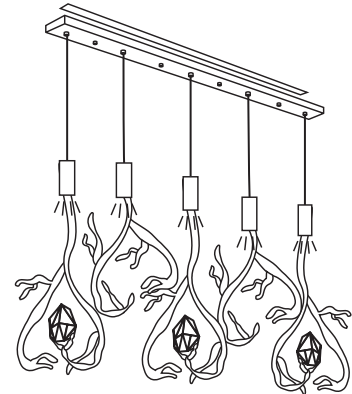

The beam angle for our GU10 spotlights is 60°.

Specifications and prices are subject to change without prior notice. Prices are exclusive of VAT.

Options

Due to the scarcity of precious stones and minerals, we need to check availability before an order can be confirmed.
All precious stones differ from each other in size and shape.

Suspension options

Central Pot

Satellite

Disc

Ceiling Cover in line

All elements and art elements are supplied with 3 meter electrical cable and a ceiling shade.
The beam angle for our GU10 spotlights is 60°.