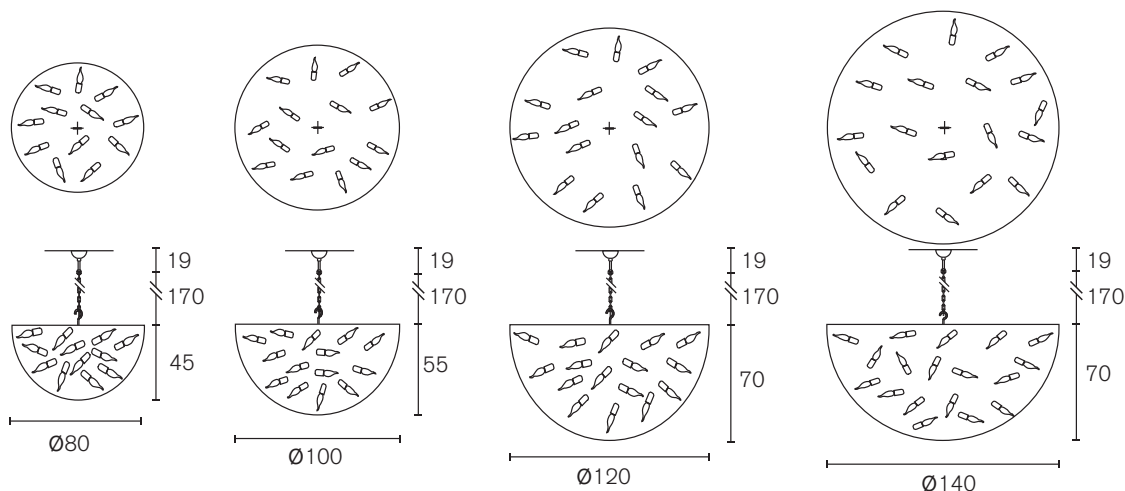

Chandelier Round

Art.nr.	Dimensions	Light bulb	Weight	Finish	Price
LYC80W	Ø80xH.45 cm	12x E14	22,0 kg	white finish	€ 8.700
LYC80N	Ø80xH.45 cm	12x E14	22,0 kg	nickel finish	€ 10.900
LYC80GSF	Ø80xH.45 cm	12x E14	22,0 kg	gold satin finish	€ 9.600
LYC100W	Ø100xH.55 cm	14x E14	35,0 kg	white finish	€ 10.450
LYC100N	Ø100xH.55 cm	14x E14	35,0 kg	nickel finish	€ 11.600
LYC100GSF	Ø100xH.55 cm	14x E14	35,0 kg	gold satin finish	€ 11.500
LYC120W	Ø120xH.70 cm	16x E14	55,0 kg	white finish	€ 12.600
LYC120N	Ø120xH.70 cm	16x E14	55,0 kg	nickel finish	€ 14.000
LYC120GSF	Ø120xH.70 cm	16x E14	55,0 kg	gold satin finish	€ 13.150
LYC140W	Ø140xH.70 cm	18x E14	60,0 kg	white finish	€ 14.300
LYC140N	Ø140xH.70 cm	18x E14	60,0 kg	nickel finish	€ 17.100
LYC140GSF	Ø140xH.70 cm	18x E14	60,0 kg	gold satin finish	€ 15.750

Due to our manual production method, amount and position of roses in Love You Love You Not Chandeliers may vary.

Lights that will be combined in the same space should therefore be ordered at the same time.

All chandeliers are supplied with 1,7 meter chain, 2 meter electrical cable and a ceiling shade.

Specifications and prices are subject to change without prior notice. Prices are exclusive of VAT.