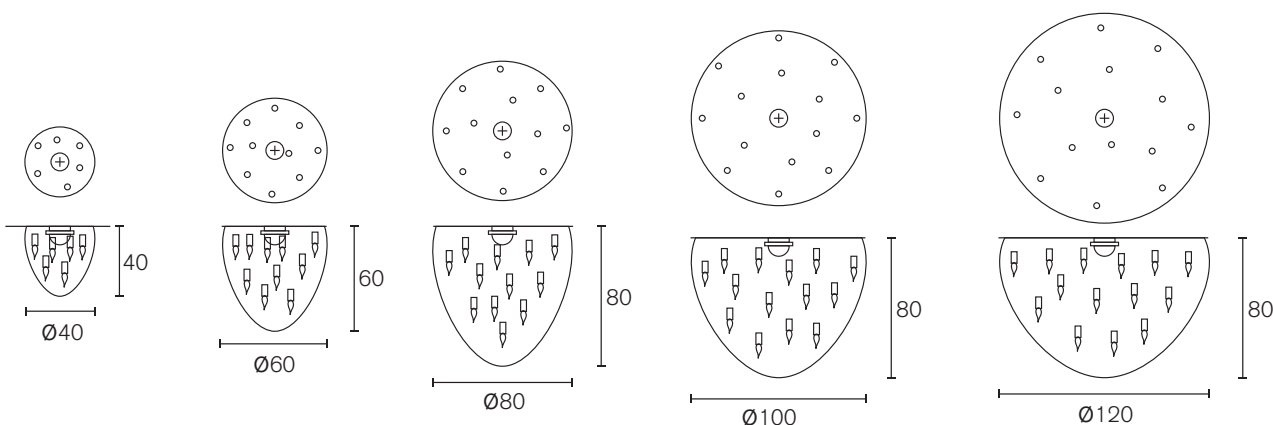

Specifications and prices are subject to change without prior notice. Prices are exclusive of VAT.