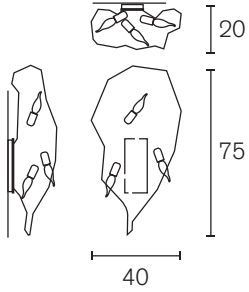

Wall Lamp

Art.nr.	Dimensions	Light bulb	Weight	Finish	Price
DW35BLM	W.40xH.75xD.20 cm	3x E14	7,0 kg	black matt finish	€ 1.950
DW35N	W.40xH.75xD.20 cm	3x E14	7,0 kg	nickel finish	€ 2.150
DW35GSF	W.40xH.75xD.20 cm	3x E14	7,0 kg	gold satin finish	€ 1.950

Wall lamps will be applied with a protective nano wax if ordered in brass burnished or copper burnished finish.

Specifications and prices are subject to change without prior notice. Prices are exclusive of VAT.