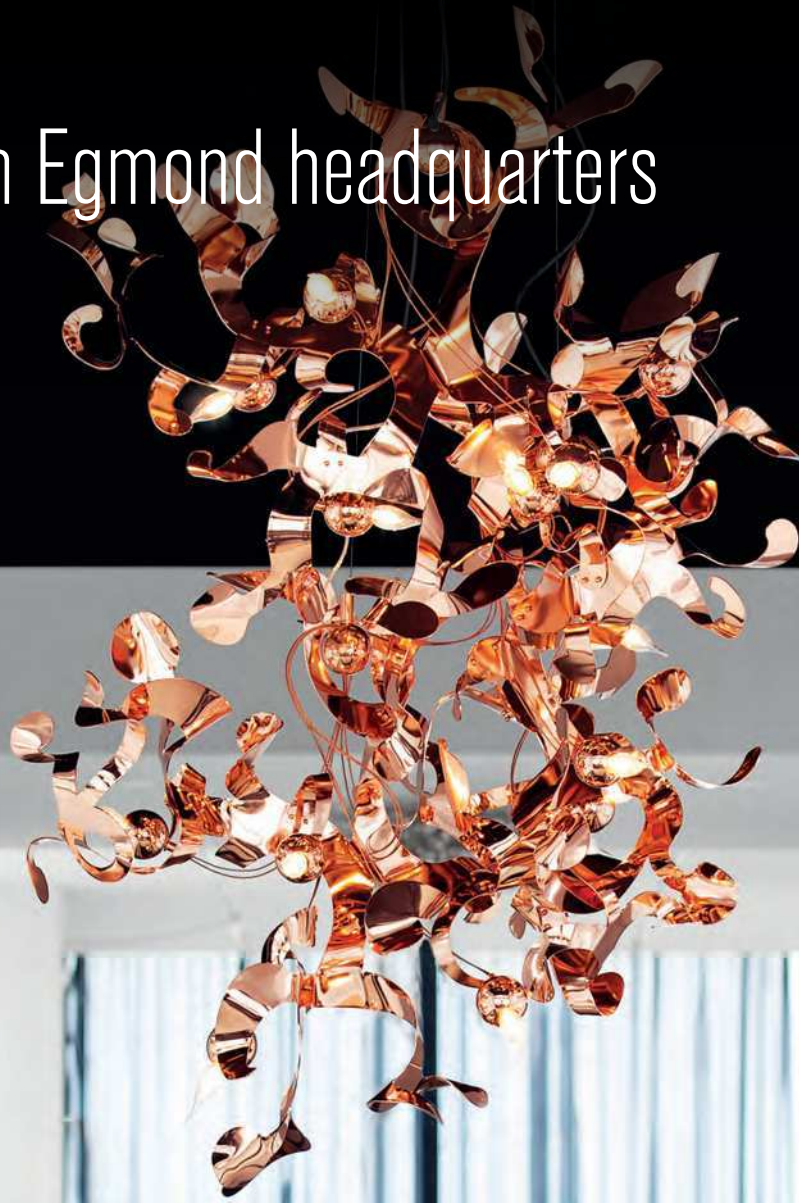

Brand van Egmond headquarters