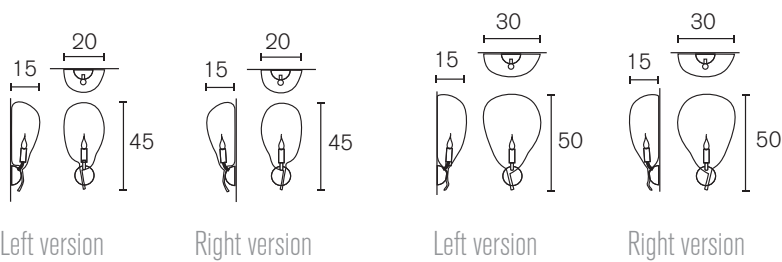

Wall Lamp

Art.nr.	Dimensions	Light bulb	Weight	Finish	Price
HW20W-L	W.20xH.45xD.15 cm	1x E14	1,0 kg	white finish, left version	€ 1.100
HW20W-R	W.20xH.45xD.15 cm	1x E14	1,0 kg	white finish, right version	€ 1.100
HW20N-L	W.20xH.45xD.15 cm	1x E14	1,0 kg	nickel finish, left version	€ 1.200
HW20N-R	W.20xH.45xD.15 cm	1x E14	1,0 kg	nickel finish, right version	€ 1.200
HW20GSF-L	W.20xH.45xD.15 cm	1x E14	1,0 kg	gold satin finish, left version	€ 1.350
HW20GSF-R	W.20xH.45xD.15 cm	1x E14	1,0 kg	gold satin finish, right version	€ 1.350
HW30W-L	W.30xH.50xD.15 cm	1x E14	2,0 kg	white finish, left version	€ 1.250
HW30W-R	W.30xH.50xD.15 cm	1x E14	2,0 kg	white finish, right version	€ 1.250
HW30N-L	W.30xH.50xD.15 cm	1x E14	2,0 kg	nickel finish, left version	€ 1.450
HW30N-R	W.30xH.50xD.15 cm	1x E14	2,0 kg	nickel finish, right version	€ 1.450
HW30GSF-L	W.30xH.50xD.15 cm	1x E14	2,0 kg	gold satin finish, left version	€ 1.400
HW30GSF-R	W.30xH.50xD.15 cm	1x E14	2,0 kg	gold satin finish, right version	€ 1.400

Left version

Right version

Left version

Right version

Wall Lamp Block

Art.nr.	Dimensions	Light bulb	Weight	Finish	Price
HW45N	W.20xH.45xD.25 cm	1x E27	6,0 kg	nickel finish	€ 2.450
HW45GSF	W.20xH.45xD.25 cm	1x E27	6,0 kg	gold satin finish	€ 2.700

Wall lamps will be applied with a protective nano wax if ordered in brass burnished or copper burnished finish.

Specifications and prices are subject to change without prior notice. Prices are exclusive of VAT.