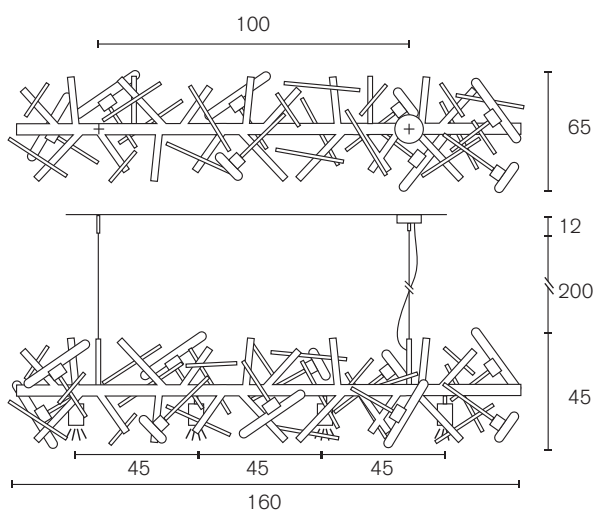

Art.nr.	Dimensions	Light bulb	Weight	Finish	Price
LINHL120BLM	L.120xW.60xH.40 cm	6x S14D	12,0 kg	3x GU10 spot downlight, black matt finish	€ 6.250
LINHL120BRBUR	L.120xW.60xH.40 cm	6x S14D	12,0 kg	3x GU10 spot downlight, brass burnished finish	€ 8.900
LINHL120NAW	L.120xW.60xH.40 cm	6x S14D	12,0 kg	3x GU10 spot downlight, nickel aged warm finish	€ 11.000
LINHL120GSF	L.120xW.60xH.40 cm	6x S14D	12,0 kg	3x GU10 spot downlight, gold satin finish	€ 6.900
LINHL140BLM	L.140xW.60xH.40 cm	6x S14D	15,0 kg	3x GU10 spot downlight, black matt finish	€ 6.300
LINHL140BRBUR	L.140xW.60xH.40 cm	6x S14D	15,0 kg	3x GU10 spot downlight, brass burnished finish	€ 8.950
LINHL140NAW	L.140xW.60xH.40 cm	6x S14D	15,0 kg	3x GU10 spot downlight, nickel aged warm finish	€ 11.350
LINHL140GSF	L.140xW.60xH.40 cm	6x S14D	15,0 kg	3x GU10 spot downlight, gold satin finish	€ 6.950
LINHL160BLM	L.160xW.65xH.45 cm	8x S14D	22,0 kg	4x GU10 spot downlight, black matt finish	€ 7.500
LINHL160BRBUR	L.160xW.65xH.45 cm	8x S14D	22,0 kg	4x GU10 spot downlight, brass burnished finish	€ 10.000
LINHL160NAW	L.160xW.65xH.45 cm	8x S14D	22,0 kg	4x GU10 spot downlight, nickel aged warm finish	€ 12.350
LINHL160GSF	L.160xW.65xH.45 cm	8x S14D	22,0 kg	4x GU10 spot downlight, gold satin finish	€ 8.250
LINHL180BLM	L.180xW.70xH.45 cm	8x S14D	24,0 kg	4x GU10 spot downlight, black matt finish	€ 8.050
LINHL180BRBUR	L.180xW.70xH.45 cm	8x S14D	24,0 kg	4x GU10 spot downlight, brass burnished finish	€ 10.500
LINHL180NAW	L.180xW.70xH.45 cm	8x S14D	24,0 kg	4x GU10 spot downlight, nickel aged warm finish	€ 12.900
LINHL180GSF	L.180xW.70xH.45 cm	8x S14D	24,0 kg	4x GU10 spot downlight, gold satin finish	€ 8.850

Standard all hanging lamps long will be delivered with reflector bars in finish of the lamp. The reflector bars can be delivered in various finishes on request. All hanging lamps are supplied with 2 meter steel cable, 2 meter electrical cable and a ceiling shade.

Specifications and prices are subject to change without prior notice. Prices are exclusive of VAT.