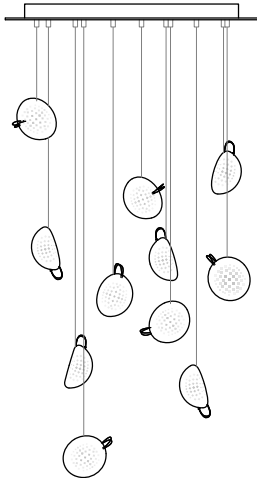

76

76 series uses a coaxial cable suspension system in a random configuration.

LED lamps and power supplies are included. Dimming type to be specified at time of order.

*76.1m/mi/mo require a new build/suspended ceiling with remote mounted power supplies.

Remote mounted power supplies recommended for ease of long term maintenance. Installation to be done by certified personnel to ensure code compliance.

Recommended retail prices in EURO excluding VAT and brokerage fees.

US Patent # D817,524 S
EU Patent # 002840975-0004-0007

Made in Vancouver, Canada

76.11 rectangle random, non-adjustable length

Adjustable Length

Each pendant comes standard with 3m of coaxial cable. Upcharge applies for lengths over 3m. Cable length can be adjusted on site. White, black or brushed nickel canopy. 76.1mi & 76.1mo come with polyurethane canopy.

76.1	Random	Single pendant, Ø116mm x 7mm round canopy	€700
76.1 deep	Random	Single pendant, Ø116mm x 40mm round canopy	€700
76.1m*	Random	Single pendant, Ø30mm round canopy	€700
76.1mi*	Random	Single pendant, Ø88mm round canopy	€700
76.1mo*	Random	Single pendant, Ø38mm round canopy	€700
76.3	Random	Three pendants, Ø152mm round canopy	€2,100
76.5	Random	Five pendants, Ø203mm round canopy	€3,500
76.7	Random	Seven pendants, Ø203mm round canopy	€4,900

Non-Adjustable Length

Longest and shortest lengths are determined by client, Bocci fabricates all lengths between these measurements. Specified shortest and longest lengths are from the underside of the canopy to the underside of the pendant. There may be variance of ±50mm on specified shortest and longest lengths. Upcharge applies for cable lengths over 3m. White powder coated canopy included.

76.11	Random	Eleven pendants, 850 x 284mm rectangular canopy Eleven pendants, 508 x 508mm square canopy	€9,185
76.14	Random	Fourteen pendants, 850 x 284mm rectangular canopy Fourteen pendants, Ø508mm round canopy	€11,690
76.20	Random	Twenty pendants, 1320 x 300mm canopy	€16,700
76.26	Random	Twenty-six pendants, 1000 x 335mm rectangular canopy Twenty-six pendants, Ø600mm round canopy Twenty-six pendants, 600 x 600mm square canopy	€21,710
76.36	Random	Thirty-six pendants, 1100 x 370mm rectangular canopy Thirty-six pendants, Ø755mm round canopy Thirty-six pendants, 755 x 755mm square canopy	€30,060

Options

76	76.1 - 76.7 canopy finish - white, black or brushed nickel	Included (please specify)
	Extra coaxial cable lengths (per pendant) - per 3m increment, max. 30m	+€30
	RAL colour canopy - 76.1 - 76.7 (up to 10 pieces, per colour) - 76.11 - 76.36 (per canopy, per colour)	+€1,400

Custom

76	Minimum 9 pendants	See custom price list