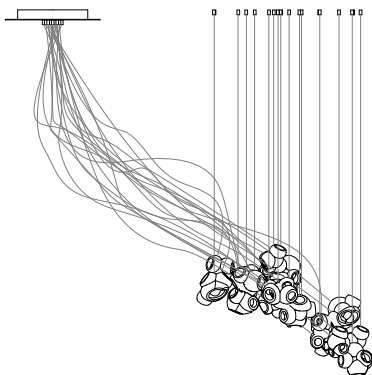

100.19 semi-rigid, non-adjustable length

Adjustable Length

Each pendant comes standard with 3.5m of coaxial cable. Upcharge applies for lengths over 3.5m. Cable length can be adjusted on site. White, black or brushed nickel canopy. 100.1mi & 100.1mo come with polyurethane canopy.

100.1	Semi-rigid	Single clear pendant, Ø116mm x 7mm round canopy	€985
100.1	Semi-rigid	Single clear pendant, Ø116mm x 40mm round canopy deep	€985
100.1m*	Semi-rigid	Single clear pendant, Ø30mm round canopy	€985
100.1mi*	Semi-rigid	Single clear pendant, Ø88mm round canopy	€985
100.1mo*	Semi-rigid	Single clear pendant, Ø38mm round canopy	€985
100.3	Semi-rigid	Three clear pendants, Ø152mm round canopy	€2,955
100.7	Semi-rigid	Seven clear pendants, Ø203mm round canopy	€6,895

Non-Adjustable Length

Longest and shortest lengths are determined by client, Bocci fabricates all lengths between these measurements. Specified shortest and longest lengths are from the underside of the canopy to the underside of the pendant. There may be variance of ±50mm on specified shortest and longest lengths. Upcharge applies for cable lengths over 3.5m. White powder coated canopy and swag hook included.

100.13	Semi-rigid	Thirteen clear pendants, Ø400mm round canopy	€14,560
100.19	Semi-rigid	Nineteen clear pendants, Ø501mm round canopy	€21,280
100.37	Semi-rigid	Thirty-seven clear pendants, Ø600mm canopy	€41,440
100.61	Semi-rigid	Sixty-one clear pendants, Ø707mm round canopy	€68,320

Options

100	LED lamp - 2000K, 2500K, 3500K	Included (please specify)
	Grey pendants (per pendant)	+€160
	100.1 - 100.7 canopy finish - white, black or brushed nickel	Included (please specify)
	Semi-rigid finish - black or nickel	Included (please specify)
	Extra semi-rigid lengths (per pendant) - per 3.5m increment, max. 30m for adjustable length - per 3.5m increment, max. 24m for non-adjustable length	+€30
	Extra aircraft cable length (per pendant) - per 3m increment, max. 20m	+€30
	RAL colour canopy - 100.1 - 100.7 (up to 10 pieces, per colour) - 100.13 - 100.61 (per canopy, per colour)	+€1,400

Custom

100	Minimum 9 pendants	See custom price list