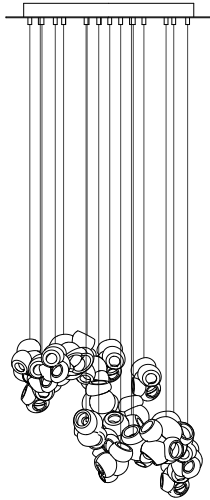

100

100 series uses a coaxial cable suspension system in a random configuration.

LED lamps and power supplies are included. Dimming type to be specified at time of order.

*100.1m/mi/mo require a new build/suspended ceiling with remote mounted power supplies.

Remote mounted power supplies recommended for ease of long term maintenance. Installation to be done by certified personnel to ensure code compliance.

Recommended retail prices in EURO excluding VAT and brokerage fees.

US Patent Pending
EU Patent # 008526131-0001

Made in Vancouver, Canada

100.20 round random, non-adjustable length

Adjustable Length

Each pendant comes standard with 3m of coaxial cable. Upcharge applies for lengths over 3m. Cable length can be adjusted on site. White, black or brushed nickel canopy. 100.1mi & 100.1mo come with polyurethane canopy.

100.1	Random	Single clear pendant, Ø116mm x 7mm round canopy	€850
100.1 deep	Random	Single clear pendant, Ø116mm x 40mm round canopy	€850
100.1m*	Random	Single clear pendant, Ø30mm round canopy	€850
100.1mi*	Random	Single clear pendant, Ø88mm round canopy	€850
100.1mo*	Random	Single clear pendant, Ø38mm round canopy	€850
100.3	Random	Three clear pendants, Ø152mm round canopy	€2,550
100.5	Random	Five clear pendants, Ø203mm round canopy	€4,250
100.7	Random	Seven clear pendants, Ø203mm round canopy	€5,950

Non-Adjustable Length

Longest and shortest lengths are determined by client, Bocci fabricates all lengths between these measurements. Specified shortest and longest lengths are from the underside of the canopy to the underside of the pendant. There may be variance of ±50mm on specified shortest and longest lengths. Upcharge applies for cable lengths over 3m. White powder coated canopy included.

100.11	Random	Eleven clear pendants, 850 x 1004mm rectangular canopy Eleven clear pendants, Ø600mm round canopy Eleven clear pendants, 508 x 508mm square canopy	€10,835
100.16	Random	Sixteen clear pendants, 1100 x 370mm rectangular canopy Sixteen clear pendants, 600 x 600mm square canopy	€15,760
100.20	Random	Twenty clear pendants, 1320 x 300mm rectangular canopy Twenty clear pendants, Ø755mm round canopy	€19,700
100.28	Random	Twenty-eight clear pendants, 1320 x 444mm rectangular canopy Twenty-eight clear pendants, 755 x 755mm square canopy	€27,580

Options

100	LED lamp - 2000K, 2500K, 3500K	Included (please specify)
	Grey pendants (per pendant)	+€160
	100.1 - 100.7 canopy finish - white, black or brushed nickel	Included (please specify)
	Extra coaxial cable lengths (per pendant) - per 3m increment, max. 30m	+€30
	RAL colour canopy - 100.1 - 100.7 (up to 10 pieces, per colour) - 100.11 - 100.28 (per canopy, per colour)	+€1,400

Custom

100	Minimum 9 pendants	See custom price list