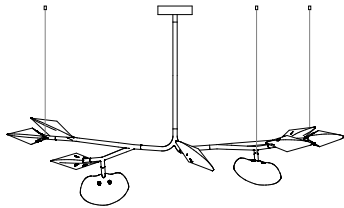

Standard armature comes with 500mm extender (except for 16.33a.1).  
16.33a.1 comes with 750mm extender.

Remote mounted power supplies recommended for ease of long term maintenance. Installation to be done by certified personnel to ensure code compliance.

**Recommended retail prices in EURO excluding VAT and brokerage fees.**

US patent # D754,911  
EU patent #002672774 - 0001 to 0012

Made in Vancouver, Canada

16.9a.2 armature

**Armature**

16.5a.1	Armature	Five pendants, 875mm height, with 500mm extender	€9,900
16.8a.1	Armature	Eight pendants, 835mm height, with 500mm extender	€13,200
16.8a.2	Armature	Eight pendants, 885mm height, with 500mm extender	€13,200
16.9a.1	Armature	Nine pendants, 1031mm height, with 500mm extender	€14,850
16.9a.2	Armature	Nine pendants, 970mm height, with 500mm extender	€14,850
16.11a.1	Armature	Eleven pendants, 1031mm height, with 500mm extender	€18,150
16.11a.2	Armature	Eleven pendants, 950mm height, with 500mm extender	€18,150
16.13a.1	Armature	Thirteen pendants, 960mm height, with 500mm extender	€21,450
16.17a.1	Armature	Seventeen pendants, 1067mm height, with 500mm extender	€28,050
16.20a.1	Armature	Twenty pendants, 970mm height, with 500mm extender	€33,000
16.23a.1	Armature	Twenty-three pendants, 1127mm height, with 500mm extender	€37,950
16.33a.1	Armature	Thirty-three pendants, 1558mm height, with 750mm extender	€54,450