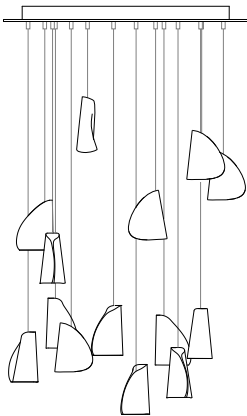

21

21 series uses a coaxial cable suspension system in a random configuration.

Lamps and power supplies are included. LED or Xenon must be selected. Dimming type to be specified at time of order.

*21.1m/mi/mo require a new build/suspended ceiling with remote mounted power supplies.

Remote mounted power supplies recommended for ease of long term maintenance. Installation to be done by certified personnel to ensure code compliance.

Recommended retail prices in EURO excluding VAT and brokerage fees.

Worldwide patents issued and pending.

Made in Vancouver, Canada

21.14 random rectangle, non-adjustable length

Adjustable Length

Each pendant comes standard with 3m of coaxial cable. Upcharge applies for lengths over 3m. Cable length can be adjusted on site. White, black or brushed nickel canopy. 21.1mi & 21.1mo come with polyurethane canopy.

21.1	Random	Single clear pendant, Ø116mm x 7mm round canopy	€410
21.1 deep	Random	Single clear pendant, Ø116mm x 40mm round canopy	€410
21.1m*	Random	Single clear pendant, Ø30mm round canopy	€410
21.1mi*	Random	Single clear pendant, Ø88mm round canopy	€410
21.1mo*	Random	Single clear pendant, Ø38mm round canopy	€410
21.3	Random	Three clear pendants, Ø152mm round canopy	€1,230
21.5	Random	Five clear pendants, Ø203mm round canopy	€2,050
21.7	Random	Seven clear pendants, Ø203mm round canopy	€2,870

Non-Adjustable Length

Longest and shortest lengths are determined by client, Bocci fabricates all lengths between these measurements. Specified shortest and longest lengths are from the underside of the canopy to the underside of the pendant. There may be variance of ±50mm on specified shortest and longest lengths. Upcharge applies for cable lengths over 3m. White powder coated canopy included.

21.11	Random	Eleven clear pendants, 850 x 284mm rectangular canopy Eleven clear pendants, 508 x 508mm square canopy	€5,995
21.14	Random	Fourteen clear pendants, 850 x 284mm rectangular canopy Fourteen clear pendants, Ø508mm round canopy	€7,630
21.21	Random	Twenty-one clear pendants, 850 x 284mm canopy	€11,445
21.26	Random	Twenty-six clear pendants, 1000 x 335mm rectangular canopy Twenty-six clear pendants, Ø600mm round canopy	€14,170
21.36	Random	Thirty-six clear pendants, 1100 x 370mm rectangular canopy Thirty-six clear pendants, Ø755mm round canopy Thirty-six clear pendants, 755 x 755mm square canopy	€19,620
21.50	Random	Fifty clear pendants, 755 x 755mm square canopy	€27,250

Options

21	Lamp - LED or Xenon	Included (please specify)
	21.1 - 21.7 canopy finish - white, black or brushed nickel	Included (please specify)
	Extra coaxial cable lengths (per pendant) - per 3m increment, max. 30m	+€30
	RAL colour canopy - 21.1 - 21.7 (up to 10 pieces, per colour) - 21.11 - 21.50 (per canopy, per colour)	+€1,400

Custom

21	Minimum 9 pendants	See custom price list