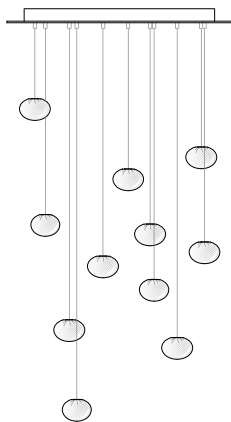

84

84 series uses a coaxial cable suspension system in a random configuration.

Lamps and power supplies are included. LED or Xenon must be selected. Dimming type to be specified at time of order.

*84.1m/mi/mo require a new build/suspended ceiling with remote mounted power supplies.

Remote mounted power supplies recommended for ease of long term maintenance. Installation to be done by certified personnel to ensure code compliance.

Recommended retail prices in EURO excluding VAT and brokerage fees.

Worldwide patents issued and pending.
EU Patent # 003611144-0001 to 0004

Made in Vancouver, Canada

84.11 rectangle random, non-adjustable length

Adjustable Length

Each pendant comes standard with 3m of coaxial cable. Upcharge applies for lengths over 3m. Cable length can be adjusted on site. White, black or brushed nickel canopy. 84.1mi & 84.1mo come with polyurethane canopy. 84.9 comes with white powder coated canopy.

84.1	Random	Single pendant, Ø116mm x 7mm round canopy	€700
84.1 deep	Random	Single pendant, Ø116mm x 40mm round canopy	€700
84.1m*	Random	Single pendant, Ø30mm round canopy	€700
84.1mi*	Random	Single pendant, Ø88mm round canopy	€700
84.1mo*	Random	Single pendant, Ø38mm round canopy	€700
84.3	Random	Three pendants, Ø152mm round canopy	€2,100
84.5	Random	Five pendants, Ø203mm round canopy	€3,500
84.7	Random	Seven pendants, Ø203mm round canopy	€4,900
84.9	Random	Nine pendants, 1200 x 224mm rectangular canopy	€7,515

Non-Adjustable Length

Longest and shortest lengths are determined by client, Bocci fabricates all lengths between these measurements. Specified shortest and longest lengths are from the underside of the canopy to the underside of the pendant. There may be variance of ±50mm on specified shortest and longest lengths. Upcharge applies for cable lengths over 3m. White powder coated canopy included.

84.11	Random	Eleven pendants, 850 x 284mm rectangular canopy Eleven pendants, 508 x 508mm square canopy	€9,185
84.14	Random	Fourteen pendants, 850 x 284mm rectangular canopy Fourteen pendants, Ø508mm round canopy	€11,690
84.20	Random	Twenty pendants, 1320 x 300mm canopy	€16,700
84.26	Random	Twenty-six pendants, 1000 x 335mm rectangular canopy Twenty-six pendants, Ø600mm round canopy Twenty-six pendants, 600 x 600mm square canopy	€21,710
84.36	Random	Thirty-six pendants, 1100 x 370mm rectangular canopy Thirty-six pendants, Ø755mm round canopy Thirty-six pendants, 755 x 755mm square canopy	€30,060

Options

84	Lamp - LED: 2500K or 3500K - Xenon: 2600K	Included (please specify)
84.1 - 84.7	canopy finish - white, black or brushed nickel	Included (please specify)
	Extra coaxial cable lengths (per pendant) - per 3m increment, max. 30m	+€30
	RAL colour canopy - 84.1 - 84.7 (up to 10 pieces, per colour) - 84.9 - 84.36 (per canopy, per colour)	+€1,400

Custom

84	Minimum 9 pendants	See custom price list