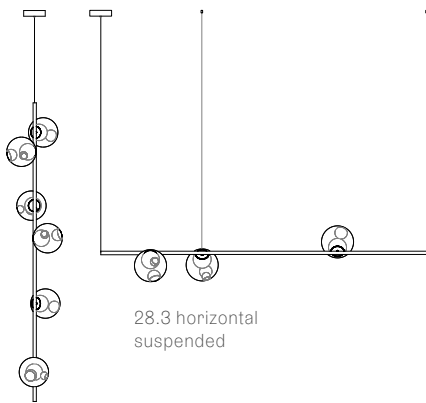

73  
US Patent # D762,323 S  
EU Patent # 002633230-0001 - 0003

84/84V  
US Patent Pending  
EU Patent # 003611144-0001 to 0004

Made in Vancouver, Canada

28.6 vertical suspended

**Suspended**

28.3	Suspended - horizontal	Three clear pendants, 0.9m long with Ø116mm round canopy	€3,600
28.3	Suspended - horizontal	Three clear pendants, 1.8m long with Ø116mm round canopy	€3,600
28.6	Suspended - horizontal	Six clear pendants, 1.8m long with Ø116mm round canopy	€7,200
28.6	Suspended - vertical	Six clear pendants, 1.8m long with Ø116mm round canopy	€7,200
38.3V	Suspended - horizontal	Three clear pendants, 0.9m long with Ø116mm round canopy	€4,500
38.3V	Suspended - horizontal	Three clear pendants, 1.8m long with Ø116mm round canopy	€4,500
38.6V	Suspended - horizontal	Six clear pendants, 1.8m long with Ø116mm round canopy	€9,000
57.3	Suspended - horizontal	Three grey or white opaline pendants, 0.9m long with Ø116mm round canopy	€3,840
57.3	Suspended - horizontal	Three grey or white opaline pendants, 1.8m long with Ø116mm round canopy	€3,840
57.6	Suspended - horizontal	Six grey or white opaline pendants, 1.8m long with Ø116mm round canopy	€7,680
73.3	Suspended - horizontal	Three clear pendants, 0.9m long with Ø116mm round canopy	€3,840
73.3	Suspended - horizontal	Three clear pendants, 1.8m long with Ø116mm round canopy	€3,840
73.6	Suspended - horizontal	Six clear pendants, 1.8m long with Ø116mm round canopy	€7,680
84.3 / 84.3V	Suspended - horizontal	Three pendants, 0.9m long with Ø116mm round canopy	€3,840
84.3 / 84.3V	Suspended - horizontal	Three pendants, 1.8m long with Ø116mm round canopy	€3,840
84.6 / 84.6V	Suspended - horizontal	Six pendants, 1.8m long with Ø116mm round canopy	€7,680