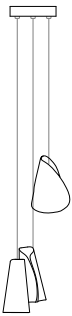

21

21 series uses a coaxial cable suspension system in a random configuration.

Lamps and power supplies are included. LED or Xenon must be selected. Dimming type to be specified at time of order.

*21.1m/mi/mo require a new build/suspended ceiling with remote mounted power supplies.

Remote mounted power supplies recommended for ease of long term maintenance. Installation to be done by certified personnel to ensure code compliance.

Recommended retail prices in EURO excluding VAT and brokerage fees.

Worldwide patents issued and pending.

Made in Vancouver, Canada

21.3 random, adjustable length