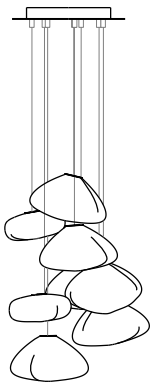

US Patent # D762,323 S  
EU Patent # 002633230-0001 - 0003

Made in Vancouver, Canada

73.3 random, adjustable length

73.8 round random, non-adjustable length

**Adjustable Length**

Each pendant comes standard with 3m of coaxial cable. Upcharge applies for lengths over 3m. Cable length can be adjusted on site. White, black or brushed nickel canopy. 73.1mi & 73.1mo come with polyurethane canopy.