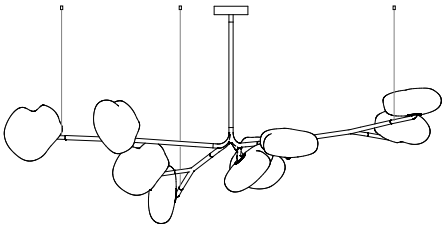

73

73 series armature system in black powder coated stainless steel.

LED lamps, power supplies, and swag hook sets are included. Dimming type to be specified at time of order.

The fixture can be leveled with aircraft cable and swag hooks (if necessary).

Standard armature comes with 500mm extender (except for 73.33a.1).
73.33a.1 comes with 750mm extender.

Remote mounted power supplies recommended for ease of long term maintenance. Installation to be done by certified personnel to ensure code compliance.

Recommended retail prices in EURO excluding VAT and brokerage fees.

US Patent # D762,323 S
EU Patent # 002633230-0001 - 0003

Made in Vancouver, Canada

73.9a.1 armature

Armature

73.5a.1	Armature	Five clear pendants, 875mm height, with 500mm extender	€9,150
73.8a.1	Armature	Eight clear pendants, 835mm height, with 500mm extender	€12,000
73.8a.2	Armature	Eight clear pendants, 885mm height, with 500mm extender	€12,000
73.9a.1	Armature	Nine clear pendants, 1031mm height, with 500mm extender	€13,500
73.9a.2	Armature	Nine clear pendants, 970mm height, with 500mm extender	€13,500
73.11a.1	Armature	Eleven clear pendants, 1031mm height, with 500mm extender	€16,500
73.11a.2	Armature	Eleven clear pendants, 950mm height, with 500mm extender	€16,500
73.13a.1	Armature	Thirteen clear pendants, 960mm height, with 500mm extender	€19,500
73.17a.1	Armature	Seventeen clear pendants, 1067mm height, with 500mm extender	€25,500
73.20a.1	Armature	Twenty clear pendants, 970mm height, with 500mm extender	€30,000
73.23a.1	Armature	Twenty-three clear pendants, 1127mm height, with 500mm extender	€34,500
73.33a.1	Armature	Thirty-three clear pendants, 1558mm height, with 750mm extender	€49,500

Options

73	Colour pendants (per pendant) - grey 1, grey 2 or grey 3	+€160
	Additional extender, maximum drop 2.5m	
	- 150mm	+€70
	- 250mm	+€90
	- 500mm	+€130
	- 750mm (includes two additional clear pendants)	+€1,750
	- 1200mm	+€180