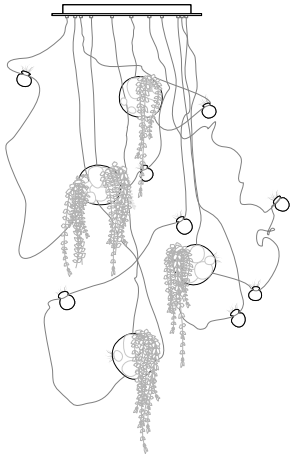

38

38 series uses a copper suspension system in a random configuration.

Lamps and power supplies are included. LED or Xenon must be selected. Dimming type to be specified at time of order.

Air plants and/or succulents recommended (not included).

The installation of the 38 is more involved than other light fixtures due to the manipulation and composition of the copper tubing. This allows for the tailoring of the light fixture to multiple scenarios.

*38.3m requires power supplies to be remote mounted.

Remote mounted power supplies recommended for ease of long term maintenance. Installation to be done by certified personnel to ensure code compliance.

Recommended retail prices in EURO excluding VAT and brokerage fees.

EU Patent # 002071019-001

Made in Vancouver, Canada

38.11 copper, non-adjustable

Non-Adjustable Length

Longest and shortest lengths are determined by client, Bocci fabricates all lengths between these measurements. Specified shortest and longest lengths are from the underside of the canopy to the underside of the pendant. By default we will add 25% to the total length for the copper to be composed. Upcharge applies for copper lengths over 3m. 10m drop length maximum. 38.3m comes in copper canopy. 38.3 comes in white or black canopy. 38.11 - 38.28 come in white powder coated canopy.

38.3m*	Copper	Single clear pendant with three light sources and two moons. Three individual Ø60mm round canopies	€3,585
38.3	Copper	Single clear pendant with three light sources and two moons. Ø152mm round canopy	€3,585
38.11	Copper	One clear pendant with two light sources, three clear pendants with three light sources, and eight moons. Eleven light sources in total. 850 x 284mm rectangular canopy	€13,145
38.16	Copper	Four clear pendants with three light sources, two clear pendants with two light sources, and twelve moons. Sixteen light sources in total. 1100 x 370mm rectangular canopy	€19,120
38.28	Copper	Eight clear pendants with three light sources, two clear pendants with two light sources, and twenty moons. Twenty-eight light sources in total. 1320 x 444mm rectangular canopy	€33,460

Options

38	Lamp - LED or Xenon	Included (please specify)
	38.3 canopy finish - white or black	Included (please specify)
	Extra copper lengths - per 3m increment, max. 9.9m	+€75
	RAL colour canopy - 38.3 (up to 10 pieces, per colour) - 38.11 - 38.28 (per canopy, per colour)	+€1,400

Custom

38	Minimum 9 light sources	See custom price list