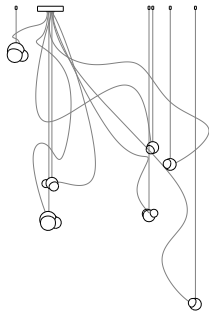

57

57 series uses a flexible coaxial cable suspension system in a cluster configuration.

Aircraft cable and swag hooks included.

Lamps and power supplies are included. Dimming type to be specified at time of order.

*57.1m/mi/mo require a new build/suspended ceiling with remote mounted power supplies.

57.13 - 57.61 come with swag jack ring.

Remote mounted power supplies recommended for ease of long term maintenance. Installation to be done by certified personnel to ensure code compliance.

Recommended retail prices in EURO excluding VAT and brokerage fees.

US Patent # D796 732
EU Patent # 002268581-0001 to 0006

Made in Vancouver, Canada

57.7 semi-rigid, adjustable length