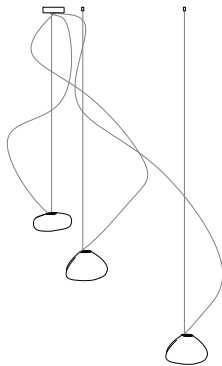

73

73 series uses a flexible coaxial cable suspension system in a cluster configuration.

Aircraft cable and swag hooks included.

Lamps and power supplies are included. LED or Xenon must be selected. Dimming type to be specified at time of order.

*73.1m/mi/mo require a new build/suspended ceiling with remote mounted power supplies.

73.13 - 73.61 come with swag jack ring.

Remote mounted power supplies recommended for ease of long term maintenance. Installation to be done by certified personnel to ensure code compliance.

Recommended retail prices in EURO excluding VAT and brokerage fees.

US Patent # D762,323 S
EU Patent # 002633230-0001 - 0003

Made in Vancouver, Canada

73.3 semi-rigid, adjustable length