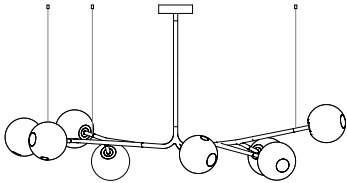

28

28 series stainless steel armature system in black powder coated stainless steel.

LED lamps, power supplies, and swag hook sets are included. Dimming type to be specified at time of order.

The fixture can be leveled with aircraft cable and swag hooks (if necessary for the install).

Standard armature comes with 500mm long extender (except for 28.33a.1). 28.33a.1 comes with 750mm extender.

Remote mounted power supplies recommended for ease of long term maintenance. Installation to be done by certified personnel to ensure code compliance.

Recommended retail prices in EURO excluding VAT and brokerage fees.

US Patent # D687,740
EU Patent # 001695834-001 to 004

Made in Vancouver, Canada

28.8a.1 armature

Armature

28.5a.1	Armature	Five clear pendants, 875mm height, with 500mm extender	€8,750
28.8a.1	Armature	Eight clear pendants, 835mm height, with 500mm extender	€11,360
28.8a.2	Armature	Eight clear pendants, 885mm height, with 500mm extender	€11,360
28.9a.1	Armature	Nine clear pendants, 1031mm height, with 500mm extender	€12,780
28.9a.2	Armature	Nine clear pendants, 970mm height, with 500mm extender	€12,780
28.11a.1	Armature	Eleven clear pendants, 1031mm height, with 500mm extender	€15,620
28.11a.2	Armature	Eleven clear pendants, 950mm height, with 500mm extender	€15,620
28.13a.1	Armature	Thirteen clear pendants, 960mm height, with 500mm extender	€18,460
28.17a.1	Armature	Seventeen clear pendants, 1067mm height, with 500mm extender	€24,140
28.20a.1	Armature	Twenty clear pendants, 970mm height, with 500mm extender	€28,400
28.23a.1	Armature	Twenty-three clear pendants, 1127mm height, with 500mm extender	€32,660
28.33a.1	Armature	Thirty-three clear pendants, 1558mm height, with 750mm extender	€46,860

Options

28	Colour pendants (per pendant)	+€280
	Additional extender, maximum drop 2.5m	
	- 150mm	+€70
	- 250mm	+€90
	- 500mm	+€130
	- 750mm (includes two additional clear pendants)	+€1,590
	- 1200mm	+€180