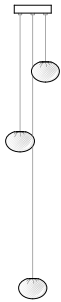

84

84 series uses a coaxial cable suspension system in a random configuration.

Lamps and power supplies are included. LED or Xenon must be selected. Dimming type to be specified at time of order.

*84.1m/mi/mo require a new build/suspended ceiling with remote mounted power supplies.

Remote mounted power supplies recommended for ease of long term maintenance. Installation to be done by certified personnel to ensure code compliance.

Recommended retail prices in EURO excluding VAT and brokerage fees.

Worldwide patents issued and pending.
EU Patent # 003611144-0001 to 0004

Made in Vancouver, Canada

84.3 random, adjustable length