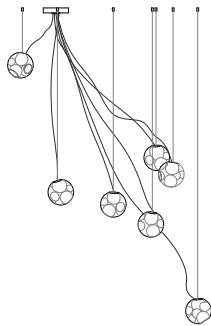

38V

38V series uses a flexible coaxial cable suspension system in a cluster configuration.

Aircraft cable and swag hooks included.

Lamps and power supplies are included. LED or Xenon must be selected. Dimming type to be specified at time of order.

*38.1m/mi/mo require a new build/suspended ceiling with remote mounted power supplies.

38.13V - 38.61V come with swag jack ring.

Remote mounted power supplies recommended for ease of long term maintenance. Installation to be done by certified personnel to ensure code compliance.

Recommended retail prices in EURO excluding VAT and brokerage fees.

EU Patent # 002071019-001

Made in Vancouver, Canada

38.7V semi-rigid, adjustable length