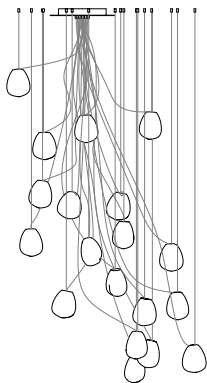

73.19V semi-rigid, non-adjustable length

Adjustable Length

Each pendant comes standard with 3.5m of coaxial cable. Upcharge applies for lengths over 3.5m. Cable length can be adjusted on site. White, black or brushed nickel canopy. 73.1Vm & 73.1Vmo come with polyurethane canopy.

73.1V	Semi-rigid	Single clear pendant, Ø116mm x 7mm round canopy	€835
73.1V deep	Semi-rigid	Single clear pendant, Ø116mm x 40mm round canopy	€835
73.1Vm*	Semi-rigid	Single clear pendant, Ø30mm round canopy	€835
73.1Vmi*	Semi-rigid	Single clear pendant, Ø88mm round canopy	€835
73.1Vmo*	Semi-rigid	Single clear pendant, Ø38mm round canopy	€835
73.3V	Semi-rigid	Three clear pendants, Ø152mm round canopy	€2,505
73.7V	Semi-rigid	Seven clear pendants, Ø203mm round canopy	€5,845

Non-Adjustable Length

Longest and shortest lengths are determined by client, Bocci fabricates all lengths between these measurements. Specified shortest and longest lengths are from the underside of the canopy to the underside of the pendant. There may be variance of ±50mm on specified shortest and longest lengths. Upcharge applies for cable lengths over 3.5m. White powder coated canopy and swag hook included.

73.13V	Semi-rigid	Thirteen clear pendants, Ø400mm round canopy	€12,610
73.19V	Semi-rigid	Nineteen clear pendants, Ø501mm round canopy	€18,430
73.37V	Semi-rigid	Thirty-seven clear pendants, Ø600mm canopy	€35,890
73.61V	Semi-rigid	Sixty-one clear pendants, Ø707mm round canopy	€59,170

Options

73V	Lamp - LED or Xenon	Included (please specify)
	Colour pendants (per pendant) - grey 1, purple 1, blue 1, opaque white 1, opaque green 1, opaque blue 1	+€160
	73.1V - 73.7V canopy finish - white, black or brushed nickel	Included (please specify)
	Semi-rigid finish - black or nickel	Included (please specify)
	Extra semi-rigid lengths (per pendant) - per 3.5m increment, max. 30m for adjustable length - per 3.5m increment, max. 24m for non-adjustable length	+€30
	Extra aircraft cable length (per pendant) - per 3m increment, max. 20m	+€30
	RAL colour canopy - 73.1V - 73.7V (up to 10 pieces, per colour) - 73.13V - 73.61V (per canopy, per colour)	+€1,400

Custom

73V	Minimum 9 pendants	See custom price list