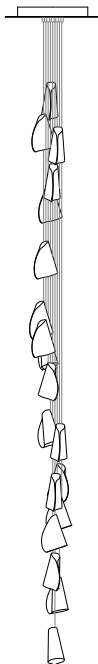

21

21 series uses a coaxial cable suspension system in a cluster configuration.

Lamps and power supplies are included. LED or Xenon must be selected. Dimming type to be specified at time of order.

Remote mounted power supplies recommended for ease of long term maintenance. Installation to be done by certified personnel to ensure code compliance.

Recommended retail prices in EURO excluding VAT and brokerage fees.

Worldwide patents issued and pending.

Made in Vancouver, Canada

21.19 cluster, non-adjustable length

Adjustable Length

Each pendant comes standard with 3m of coaxial cable. Upcharge applies for lengths over 3m. Cable length can be adjusted on site. White, black or brushed nickel canopy included.

21.3	Cluster	Three clear pendants, Ø152mm round canopy	€1,230
21.7	Cluster	Seven clear pendants, Ø203mm round canopy	€2,870

Non-Adjustable Length

Longest and shortest lengths are determined by client, Bocci fabricates all lengths between these measurements. Specified shortest and longest lengths are from the underside of the canopy to the bottom of the pendant. There may be variance of ±50mm on specified shortest and longest lengths. Upcharge applies for cable lengths over 3m. White powder coated canopy included.

21.13	Cluster	Thirteen clear pendants, Ø400mm round canopy	€7,085
21.19	Cluster	Nineteen clear pendants, Ø501mm round canopy	€10,355
21.37	Cluster	Thirty-seven clear pendants, Ø600mm canopy	€20,165
21.61	Cluster	Sixty-one clear pendants, Ø707mm round canopy	€33,245

Options

21	Lamp - LED or Xenon	Included (please specify)
	21.3 - 21.7 canopy finish - white, black or brushed nickel	Included (please specify)
	Extra coaxial cable lengths (per pendant) - per 3m increment, max. 30m	+€30
	RAL colour canopy - 21.3 - 21.7 (up to 10 pieces, per colour) - 21.13 - 21.61 (per canopy, per colour)	+€1,400

Custom

21	Minimum 9 pendants	See custom price list