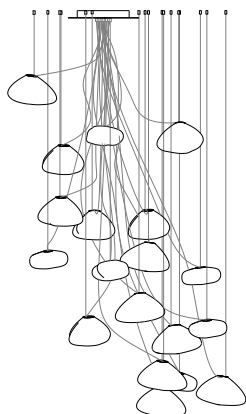

73.19 semi-rigid, non-adjustable length

Adjustable Length

Each pendant comes standard with 3.5m of coaxial cable. Upcharge applies for lengths over 3.5m. Cable length can be adjusted on site. White, black or brushed nickel canopy. 73.1mi & 73.1mo come with polyurethane canopy.

73.1	Semi-rigid	Single clear pendant, Ø116mm x 7mm round canopy	€835
73.1 deep	Semi-rigid	Single clear pendant, Ø116mm x 40mm round canopy	€835
73.1m*	Semi-rigid	Single clear pendant, Ø30mm round canopy	€835
73.1mi*	Semi-rigid	Single clear pendant, Ø88mm round canopy	€835
73.1mo*	Semi-rigid	Single clear pendant, Ø38mm round canopy	€835
73.3	Semi-rigid	Three clear pendants, Ø152mm round canopy	€2,505
73.7	Semi-rigid	Seven clear pendants, Ø203mm round canopy	€5,845

Non-Adjustable Length

Longest and shortest lengths are determined by client, Bocci fabricates all lengths between these measurements. Specified shortest and longest lengths are from the underside of the canopy to the underside of the pendant. There may be variance of ±50mm on specified shortest and longest lengths. Upcharge applies for cable lengths over 3.5m. White powder coated canopy and swag hook included.

73.13	Semi-rigid	Thirteen clear pendants, Ø400mm round canopy	€12,610
73.19	Semi-rigid	Nineteen clear pendants, Ø501mm round canopy	€18,430
73.37	Semi-rigid	Thirty-seven clear pendants, Ø600mm canopy	€35,890
73.61	Semi-rigid	Sixty-one clear pendants, Ø707mm round canopy	€59,170

Options

73	Lamp - LED or Xenon	Included (please specify)
	Colour pendants - grey 1, grey 2 or grey 3 (per pendant)	+€160
	73.1 - 73.7 canopy finish - white, black or brushed nickel	Included (please specify)
	Semi-rigid finish - black or nickel	Included (please specify)
	Extra semi-rigid lengths (per pendant) - per 3.5m increment, max. 30m for adjustable length - per 3.5m increment, max. 24m for non-adjustable length	+€30
	Extra aircraft cable length (per pendant) - per 3m increment, max. 20m	+€30
	RAL colour canopy - 73.1 - 73.7 (up to 10 pieces, per colour) - 73.13 - 73.61 (per canopy, per colour)	+€1,400

Custom

73	Minimum 9 pendants	See custom price list