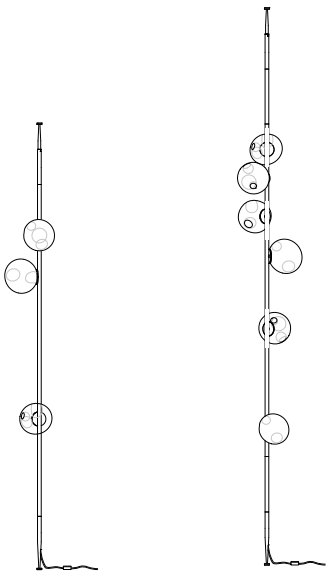

Stem-Column

Stem columns come in unlacquered brass or black powder-coated finish. The spring loaded spike system allows for both vertical and angled installation.

LED lamps and power cord are included. Dimmable with build-in dial control.

Recommended retail prices in EURO excluding VAT and brokerage fees.

28
US Patent # D687,740
EU Patent # 001695834-001 to 004

38V
EU Patent # 002071019-001

57
US Patent # D796 732
EU Patent # 002268581-0001 to 0006

73
US Patent # D762,323 S
EU Patent # 002633230-0001 - 0003

84/84V
US Patent Pending
EU Patent # 003611144-0001 to 0004

Made in Vancouver, Canada

28.3 column, 2.4m

28.6 column, 3m

Suspended

28.3	Column	Three clear pendant pole light, adjustable length - available in 2.4m, 2.7m, 3m	€3,600
28.6	Column	Six clear pendant pole light, adjustable length - available in 2.4m, 2.7m, 3m	€7,200
38.3V	Column	Three clear pendant pole light, adjustable length - available in 2.4m, 2.7m, 3m	€4,500
38.6V	Column	Six clear pendant pole light, adjustable length - available in 2.4m, 2.7m, 3m	€9,000
57.3	Column	Three grey or white opaline pendant pole light, adjustable length - available in 2.4m, 2.7m, 3m	€3,840
57.6	Column	Six grey or white opaline pendant pole light, adjustable length - available in 2.4m, 2.7m, 3m	€7,680
73.3	Column	Three clear pendant pole light, adjustable length - available in 2.4m, 2.7m, 3m	€3,840
73.6	Column	Six clear pendant pole light, adjustable length - available in 2.4m, 2.7m, 3m	€7,680
84.3 / 84.3V	Column	Three pendant pole light, adjustable length - available in 2.4m, 2.7m, 3m	€3,840
84.6 / 84.6V	Column	Six pendant pole light, adjustable length - available in 2.4m, 2.7m, 3m	€7,680

Options

	Stem finish - unlacquered brass or black powder coated brass	Included (please specify)
	Plug types - Type A, 110V - Type C, 230V - Type G, 230V - Type I, 230V	Included (please specify)
	Additional extender - 153mm - 305mm	+€135 +€180
28	Colour pendants (per pendant)	+€280
57	Colour pendants (per pendant) - grey or white opaline - light or dark mirrored	Included (please specify) +€160
73	Grey pendants (per pendant) - grey 1, grey 2, grey 3	+€160