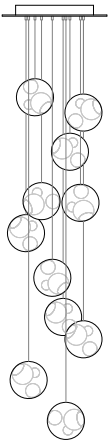

**Recommended retail prices in EURO excluding VAT and brokerage fees.**

US patent # D754,911  
EU patent #002672774 - 0001 to 0012

Made in Vancouver, Canada

16.9a.2 armature

**Armature**

16.5a.1	Armature	Five pendants, 875mm height, with 500mm extender	€9,900
16.8a.1	Armature	Eight pendants, 835mm height, with 500mm extender	€13,200
16.8a.2	Armature	Eight pendants, 885mm height, with 500mm extender	€13,200
16.9a.1	Armature	Nine pendants, 1031mm height, with 500mm extender	€14,850
16.9a.2	Armature	Nine pendants, 970mm height, with 500mm extender	€14,850
16.11a.1	Armature	Eleven pendants, 1031mm height, with 500mm extender	€18,150
16.11a.2	Armature	Eleven pendants, 950mm height, with 500mm extender	€18,150
16.13a.1	Armature	Thirteen pendants, 960mm height, with 500mm extender	€21,450
16.17a.1	Armature	Seventeen pendants, 1067mm height, with 500mm extender	€28,050
16.20a.1	Armature	Twenty pendants, 970mm height, with 500mm extender	€33,000
16.23a.1	Armature	Twenty-three pendants, 1127mm height, with 500mm extender	€37,950
16.33a.1	Armature	Thirty-three pendants, 1558mm height, with 750mm extender	€54,450

### Non-Adjustable Length

Longest and shortest lengths are determined by client, Bocci fabricates all lengths between these measurements. Specified shortest and longest lengths are from the underside of the canopy to the bottom of the pendant. There may be variance of ±50mm on specified shortest and longest lengths. Upcharge applies for cable lengths over 3m. White powder coated canopy included.

US Patent # D687,740  
EU Patent # 001695834-001 to 004

Made in Vancouver, Canada

28.5 random, adjustable length

28.11 square random, non-adjustable length

**Adjustable Length**

Each pendant comes standard with 3m of coaxial cable. Upcharge applies for lengths over 3m. Cable length can be adjusted on site. White, black or brushed nickel canopy. 28.1mi & 28.1mo come with polyurethane canopy. 28.9 comes with white canopy.