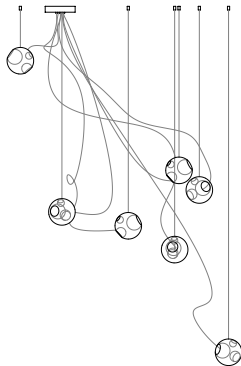

28

28 series uses a flexible coaxial cable suspension system in a cluster configuration.

Aircraft cable and swag hooks included.

Lamps and power supplies are included. LED or Xenon must be selected. Dimming type to be specified at time of order.

*28.1m/mi/mo require a new build/suspended ceiling with remote mounted power supplies.

28.13 - 28.61 come with swag jack ring.

Remote mounted power supplies recommended for ease of long term maintenance. Installation to be done by certified personnel to ensure code compliance.

Recommended retail prices in EURO excluding VAT and brokerage fees.

US Patent # D687,740
EU Patent # 001695834-001 to 004

Made in Vancouver, Canada

28.7 semi-rigid, adjustable length