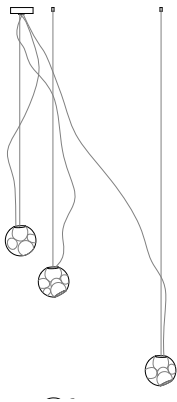

38Vc

38V series uses a copper suspension system in a cluster configuration.

Aircraft cable and swag hooks not included.

Lamps and power supplies are included. LED or Xenon must be selected. Dimming type to be specified at time of order.

*38.1Vmc requires a new build/suspended ceiling with remote mounted power supplies.

Remote mounted power supplies recommended for ease of long term maintenance. Installation to be done by certified personnel to ensure code compliance.

Recommended retail prices in EURO excluding VAT and brokerage fees.

EU Patent # 002071019-001

Made in Vancouver, Canada

38.3Vc copper with swag hook

Non-Adjustable Length

Longest and shortest lengths are determined by client, Bocci fabricates all lengths between these measurements. Specified shortest and longest lengths are from the underside of the canopy to the bottom of the pendant. There may be variance of ±50mm on specified shortest and longest lengths. Upcharge applies for cable lengths over 3m. 38.1Vc - 38.7Vc available in white or black canopy. 28.13 - 28.61 come in powder coated canopy.

38.1Vc	Copper	Single clear pendant, Ø116mm x 7mm round canopy	€1,330
38.1Vc deep	Copper	Single clear pendant, Ø116mm x 40mm round canopy	€1,330
38.1Vmc*	Copper	Single clear pendant, Ø60mm round copper canopy	€1,330
38.3Vc	Copper	Three clear pendants, Ø203mm round canopy	€3,990
38.7Vc	Copper	Seven clear pendants, Ø203mm round canopy	€9,310
38.13Vc	Copper	Thirteen clear pendants, Ø400mm round canopy	€17,290
38.19Vc	Copper	Nineteen clear pendants, Ø501mm round canopy	€25,270
38.37Vc	Copper	Thirty-seven clear pendants, Ø600mm canopy	€49,210
38.61Vc	Copper	Sixty-one clear pendants, Ø707mm round canopy	€81,130

Options

38V	Lamp - LED or Xenon	Included (please specify)
	38.1Vc - 38.7Vc canopy finish - white or black	Included (please specify)
	Extra copper lengths (per pendant) - per 3m increment, max. 9.9m	+€75
	Aircraft cable and swag hook (per set)	+€135
	RAL colour canopy - 38.1V - 38.7V (up to 10 pieces, per colour) - 38.13V - 38.61V (per canopy, per colour)	+€1,400

Custom

38V	Minimum 9 pendants	See custom price list