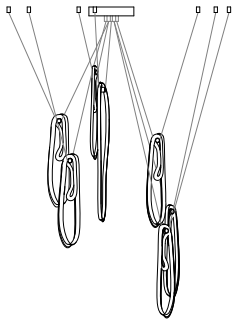

Worldwide patents issued and pending.  
EU Patent # 03611144 - 0005-0009

Made in Vancouver, Canada

87.7 cluster column, without swag hook

87.7 cluster with swag hooks

**Adjustable Length**

Each pendant comes standard with 3m of coaxial cable. Upcharge applies for lengths over 3m. Cable length can be adjusted on site. White, black or brushed nickel canopy.