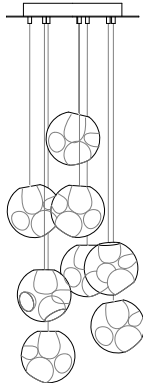

38.8V round random, non-adjustable length

Adjustable Length

Each pendant comes standard with 3m of coaxial cable. Upcharge applies for lengths over 3m. Cable length can be adjusted on site. White, black or brushed nickel canopy. 38.1Vmi & 38.1Vmo come with polyurethane canopy.

38.1V	Random	Single clear pendant, Ø116mm x 7mm round canopy	€920
38.1V deep	Random	Single clear pendant, Ø116mm x 40mm round canopy	€920
38.1Vm*	Random	Single clear pendant, Ø30mm round canopy	€920
38.1Vmi*	Random	Single clear pendant, Ø88mm round canopy	€920
38.1Vmo*	Random	Single clear pendant, Ø38mm round canopy	€920
38.3V	Random	Three clear pendants, Ø203mm round canopy	€2,760

Non-Adjustable Length

Longest and shortest lengths are determined by client, Bocci fabricates all lengths between these measurements. Specified shortest and longest lengths are from the underside of the canopy to the underside of the pendant. There may be variance of ±50mm on specified shortest and longest lengths. Upcharge applies for cable lengths over 3m. White powder coated canopy included.

38.8V	Random	Eight clear pendants, 850 x 284mm rectangular canopy Eight clear pendants, Ø508mm round canopy	€8,440
38.11V	Random	Eleven clear pendants, 1000 x 370mm rectangular canopy Eleven clear pendants, Ø600mm round canopy	€11,605
38.20V	Random	Twenty clear pendants, 1320 x 444mm rectangular canopy Twenty clear pendants, Ø755mm round canopy Twenty clear pendants, 755 x 755mm square canopy	€21,100

Options

38V	Lamp - LED or Xenon	Included (please specify)
	38.1V - 38.3V canopy finish - white, black or brushed nickel	Included (please specify)
	Extra coaxial cable lengths (per pendant) - per 3m increment, max. 30m	+€30
	RAL colour canopy - 38.1V - 38.3V (up to 10 pieces, per colour) - 38.8V - 38.20V (per canopy, per colour)	+€1,400

Custom

38	Minimum 9 pendants	See custom price list