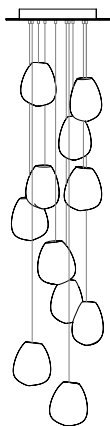

73V

73V series uses a coaxial cable suspension system in a random configuration.

Lamps and power supplies are included. LED or Xenon must be selected. Dimming type to be specified at time of order.

*73.1Vm/mi/mo require a new build/suspended ceiling with remote mounted power supplies.

Remote mounted power supplies recommended for ease of long term maintenance. Installation to be done by certified personnel to ensure code compliance.

Recommended retail prices in EURO excluding VAT and brokerage fees.

EU Patent # 006365441-0001-0004

Made in Vancouver, Canada

73.11 square random, non-adjustable length

Adjustable Length

Each pendant comes standard with 3m of coaxial cable. Upcharge applies for lengths over 3m. Cable length can be adjusted on site. White, black or brushed nickel canopy. 73.1mi & 73.1mo come with polyurethane canopy.

73.1V	Random	Single clear pendant, Ø116mm x 7mm round canopy	€700
73.1V deep	Random	Single clear pendant, Ø116mm x 40mm round canopy	€700
73.1Vm*	Random	Single clear pendant, Ø30mm round canopy	€700
73.1Vmi*	Random	Single clear pendant, Ø88mm round canopy	€700
73.1Vmo*	Random	Single clear pendant, Ø38mm round canopy	€700
73.3V	Random	Three clear pendants, Ø152mm round canopy	€2,100
73.5V	Random	Five clear pendants, Ø203mm round canopy	€3,500
73.7V	Random	Seven clear pendants, Ø203mm round canopy	€4,900

Non-Adjustable Length

Longest and shortest lengths are determined by client, Bocci fabricates all lengths between these measurements. Specified shortest and longest lengths are from the underside of the canopy to the underside of the pendant. There may be variance of ±50mm on specified shortest and longest lengths. Upcharge applies for cable lengths over 3m. White powder coated canopy included.

73.11V	Random	Eleven clear pendants, 850 x 284mm rectangular canopy Eleven clear pendants, 508 x 508mm square canopy	€9,185
73.16V	Random	Sixteen clear pendants, 1100 x 370mm rectangular canopy Sixteen clear pendants, 600 x 600mm square canopy	€13,360
73.20V	Random	Twenty clear pendants, 1320 x 300mm rectangular canopy	€16,700
73.28V	Random	Twenty-eight clear pendants, 1320 x 444mm rectangular canopy Twenty-eight clear pendants, 755 x 755mm square canopy	€23,380

Options

73V	Lamp - LED or Xenon	Included (please specify)
	Colour pendants (per pendant) - grey 1, purple 1, blue 1, opaque white 1, opaque green 1, opaque blue 1	+€160
	73.1V - 73.7V canopy finish - white, black or brushed nickel	Included (please specify)
	Extra coaxial cable lengths (per pendant) - per 3m increment, max. 30m	+€30
	RAL colour canopy - 73.1V - 73.7V (up to 10 pieces, per colour) - 73.11V - 73.28V (per canopy, per colour)	+€1,400

Custom

73V	Minimum 9 pendants	See custom price list