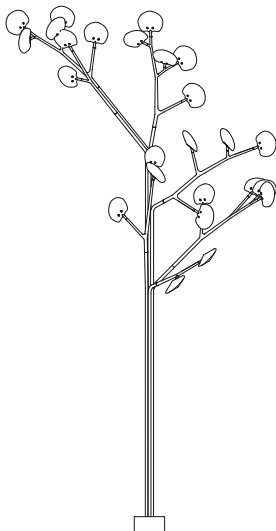

16  
US patent # D754,911  
EU patent #002672774 - 0001 to 0012

73  
US Patent # D762,323 S  
EU Patent # 002633230-0001 - 0003

Made in Vancouver, Canada

16.25 Elm tree

**Tree**

On site composition required. Anchored base with snap fit branches. Please see specification for details.