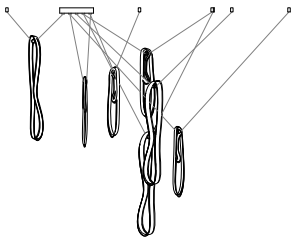

87

87 series uses a coaxial cable suspension system in a random configuration.

Aircraft cable and swag hooks included.

Lamps and power supplies are included. LED or Xenon must be selected. Dimming type to be specified at time of order.

*87.1m/mi/mo require a new build/suspended ceiling with remote mounted power supplies.

Remote mounted power supplies recommended for ease of long term maintenance. Installation to be done by certified personnel to ensure code compliance.

Recommended retail prices in EURO excluding VAT and brokerage fees.

Worldwide patents issued and pending.
EU Patent # 03611144 - 0005-0009

Made in Vancouver, Canada

87.7 random with swag hooks

Adjustable Length

Each pendant comes standard with 3m of coaxial cable. Upcharge applies for lengths over 3m. Cable length can be adjusted on site. White, black or brushed nickel canopy.

87.1	Random	Single clear pendant, Ø116mm x 7mm round canopy	€835
87.1 deep	Random	Single clear pendant, Ø116mm x 40mm round canopy	€835
87.1m*	Random	Single clear pendant, Ø30mm round canopy	€835
87.3	Random	Three clear pendants, Ø152mm round canopy	€2,505
87.5	Random	Five clear pendants, Ø203mm round canopy	€4,175
87.7	Random	Seven clear pendants, Ø203mm round canopy	€5,845

Non-Adjustable Length

Longest and shortest lengths are determined by client, Bocci fabricates all lengths between these measurements. Specified shortest and longest lengths are from the underside of the canopy to the bottom of the pendant. There may be variance of ±50mm on specified shortest and longest lengths. Upcharge applies for cable lengths over 3m. White powder coated canopy included.

87.11	Random	Eleven clear pendants, 850 x 284mm rectangular canopy Eleven clear pendants, 508 x 508mm square canopy	€10,670
87.14	Random	Fourteen clear pendants, 850 x 284mm rectangular canopy Fourteen clear pendants, Ø508mm round canopy	€13,580
87.20	Random	Twenty clear pendants, 1320 x 300mm canopy	€19,400
87.26	Random	Twenty-six clear pendants, 1000 x 335mm rectangular canopy Twenty-six clear pendants, Ø600mm round canopy Twenty-six clear pendants, 600 x 600mm square canopy	€25,220
87.36	Random	Thirty-six clear pendants, 1100 x 370mm rectangular canopy Thirty-six clear pendants, Ø755mm round canopy Thirty-six clear pendants, 755 x 755mm square canopy	€34,920

Options

87	Lamp - LED or Xenon	Included (please specify)
	87.1 - 87.7 canopy finish - white, black or brushed nickel	Included (please specify)
	Extra coaxial cable lengths (per pendant) - per 3m increment, max. 20m	+€30
	Extra aircraft cable length (per pendant) - per 3m increment, max. 20m	+€30
	RAL colour canopy - 87.1 - 87.7 (up to 10 pieces, per colour) - 87.11 - 87.36 (per canopy, per colour)	+€1,400

Custom

87	Minimum 9 pendants	See custom price list