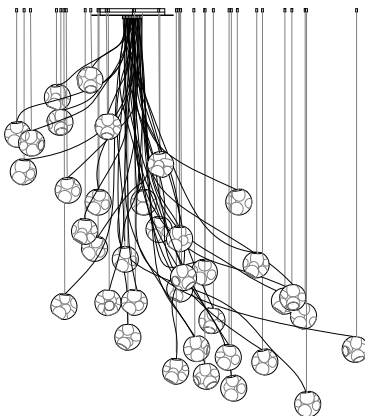

38.37V semi-rigid, non-adjustable length

Adjustable Length

Each pendant comes standard with 3.5m of coaxial cable. Upcharge applies for lengths over 3.5m. Cable length can be adjusted on site. White, black or brushed nickel canopy. 38.1mi & 38.1mo come with polyurethane canopy.

38.1V	Semi-rigid	Single clear pendant, Ø116mm x 7mm round canopy	€1,055
38.1V deep	Semi-rigid	Single clear pendant, Ø116mm x 40mm round canopy	€1,055
38.1Vm*	Semi-rigid	Single clear pendant, Ø30mm round canopy	€1,055
38.1Vmi*	Semi-rigid	Single clear pendant, Ø88mm round canopy	€1,055
38.1Vmo*	Semi-rigid	Single clear pendant, Ø38mm round canopy	€1,055
38.3V	Semi-rigid	Three clear pendants, Ø152mm round canopy	€3,165
38.7V	Semi-rigid	Seven clear pendants, Ø203mm round canopy	€7,385

Non-Adjustable Length

Longest and shortest lengths are determined by client, Bocci fabricates all lengths between these measurements. Specified shortest and longest lengths are from the underside of the canopy to the underside of the pendant. There may be variance of ±50mm on specified shortest and longest lengths. Upcharge applies for cable lengths over 3.5m. White powder coated canopy and swag hook included.

38.13V	Semi-rigid	Thirteen clear pendants, Ø400mm round canopy	€15,470
38.19V	Semi-rigid	Nineteen clear pendants, Ø501mm round canopy	€22,610
38.37V	Semi-rigid	Thirty-seven clear pendants, Ø600mm canopy	€44,030
38.61V	Semi-rigid	Sixty-one clear pendants, Ø707mm round canopy	€72,590

Options

38V	Lamp - LED or Xenon	Included (please specify)
	38.1 - 38.7 canopy finish - white, black or brushed nickel	Included (please specify)
	Semi-rigid finish - black or nickel	Included (please specify)
	Extra semi-rigid lengths (per pendant) - per 3.5m increment, max. 30m for adjustable length - per 3.5m increment, max. 24m for non-adjustable length	+€30
	Extra aircraft cable length (per pendant) - per 3m increment, max. 20m	+€30
	RAL colour canopy - 38.1V - 38.7V (up to 10 pieces, per colour) - 38.13V - 38.61V (per canopy, per colour)	+€1,400

Custom

38V	Minimum 9 pendants	See custom price list