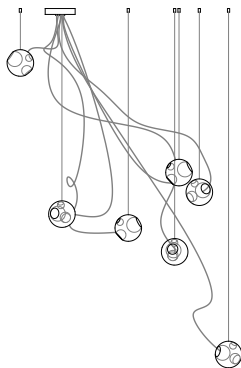

28c

28 series uses a copper suspension system in a cluster configuration.

Aircraft cable and swag hooks not included.

Lamps and power supplies are included. LED or Xenon must be selected. Dimming type to be specified at time of order.

*28.1mc requires a new build/suspended ceiling with remote mounted power supplies.

Remote mounted power supplies recommended for ease of long term maintenance. Installation to be done by certified personnel to ensure code compliance.

Recommended retail prices in EURO excluding VAT and brokerage fees.

US Patent # D687,740
EU Patent # 001695834-001 to 004

Made in Vancouver, Canada

28.7c copper with swag hook

Non-Adjustable Length

Longest and shortest lengths are determined by client, Bocci fabricates all lengths between these measurements. Specified shortest and longest lengths are from the underside of the canopy to the bottom of the pendant. There may be variance of ±50mm on specified shortest and longest lengths. Upcharge applies for cable lengths over 3m. 28.1c - 28.7c available in white or black canopy. 28.13 - 28.61 come in powder coated canopy.

28.1c	Copper	Single clear pendant, Ø116mm x 7mm round canopy	€1,030
28.1c deep	Copper	Single clear pendant, Ø116mm x 40mm round canopy	€1,030
28.1mc*	Copper	Single clear pendant, Ø60mm round copper canopy	€1,030
28.3c	Copper	Three clear pendants, Ø152mm round canopy	€3,090
28.7c	Copper	Seven clear pendants, Ø203mm round canopy	€7,210
28.13c	Copper	Thirteen clear pendants, Ø400mm round canopy	€13,390
28.19c	Copper	Nineteen clear pendants, Ø501mm round canopy	€19,570
28.37c	Copper	Thirty-seven clear pendants, Ø600mm canopy	€38,110
28.61c	Copper	Sixty-one clear pendants, Ø707mm round canopy	€62,830

Options

28	Lamp - LED or Xenon	Included (please specify)
	Colour pendants (per pendant)	+€280
	28.1c - 28.7c canopy finish - white or black	Included (please specify)
	Extra copper lengths (per pendant) - per 3m increment, max. 9.9m	+€75
	Aircraft cable and swag hook (per set)	+€135
	RAL colour canopy - 28.1 - 28.7 (up to 10 pieces, per colour) - 28.13 - 28.61 (per canopy, per colour)	+€1,400

Custom

28	Minimum 9 pendants	See custom price list