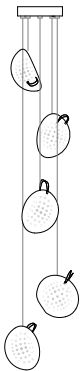

76

76 series uses a coaxial cable suspension system in a random configuration.

LED lamps and power supplies are included. Dimming type to be specified at time of order.

*76.1m/mi/mo require a new build/suspended ceiling with remote mounted power supplies.

Remote mounted power supplies recommended for ease of long term maintenance. Installation to be done by certified personnel to ensure code compliance.

Recommended retail prices in EURO excluding VAT and brokerage fees.

US Patent # D817,524 S
EU Patent # 002840975-0004-0007

Made in Vancouver, Canada

76.3 random, adjustable length