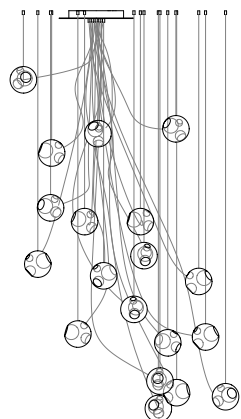

28.19 semi-rigid, non-adjustable length

Adjustable Length

Each pendant comes standard with 3.5m of coaxial cable. Upcharge applies for lengths over 3.5m. Cable length can be adjusted on site. White, black or brushed nickel canopy. 28.1mi & 28.1mo come with polyurethane canopy.

28.1	Semi-rigid	Single clear pendant, Ø116mm x 7mm round canopy	€755
28.1 deep	Semi-rigid	Single clear pendant, Ø116mm x 40mm round canopy	€755
28.1m*	Semi-rigid	Single clear pendant, Ø30mm round canopy	€755
28.1mi*	Semi-rigid	Single clear pendant, Ø88mm round canopy	€755
28.1mo*	Semi-rigid	Single clear pendant, Ø38mm round canopy	€755
28.3	Semi-rigid	Three clear pendants, Ø152mm round canopy	€2,265
28.7	Semi-rigid	Seven clear pendants, Ø203mm round canopy	€5,285

Non-Adjustable Length

Longest and shortest lengths are determined by client, Bocci fabricates all lengths between these measurements. Specified shortest and longest lengths are from the underside of the canopy to the underside of the pendant. There may be variance of ±50mm on specified shortest and longest lengths. Upcharge applies for cable lengths over 3.5m. White powder coated canopy and swag hook included.

28.13	Semi-rigid	Thirteen clear pendants, Ø400mm round canopy	€11,570
28.19	Semi-rigid	Nineteen clear pendants, Ø501mm round canopy	€16,910
28.37	Semi-rigid	Thirty-seven clear pendants, Ø600mm canopy	€32,930
28.61	Semi-rigid	Sixty-one clear pendants, Ø707mm round canopy	€54,290

Options

28	Lamp - LED or Xenon	Included (please specify)
	Colour pendants (per pendant)	+€280
	28.1 - 28.7 canopy finish - white, black or brushed nickel	Included (please specify)
	Semi-rigid finish - black or nickel	Included (please specify)
	Extra semi-rigid lengths (per pendant) - per 3.5m increment, max. 30m for adjustable length - per 3.5m increment, max. 24m for non-adjustable length	+€30
	Extra aircraft cable length (per pendant) - per 3m increment, max. 20m	+€30
	RAL colour canopy - 28.1 - 28.7 (up to 10 pieces, per colour) - 28.13 - 28.61 (per canopy, per colour)	+€1,400

Custom

28	Minimum 9 pendants	See custom price list