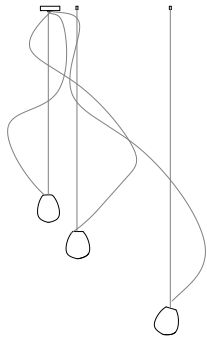

73V

73V series uses a flexible coaxial cable suspension system in a cluster configuration.

Aircraft cable and swag hooks included.

Lamps and power supplies are included. LED or Xenon must be selected. Dimming type to be specified at time of order.

*73.1Vm/mi/mo require a new build/suspended ceiling with remote mounted power supplies.

73.13V - 73.61V come with swag jack ring.

Remote mounted power supplies recommended for ease of long term maintenance. Installation to be done by certified personnel to ensure code compliance.

Recommended retail prices in EURO excluding VAT and brokerage fees.

EU Patent # 006365441-0001-0004

Made in Vancouver, Canada

73.3V semi-rigid , adjustable length