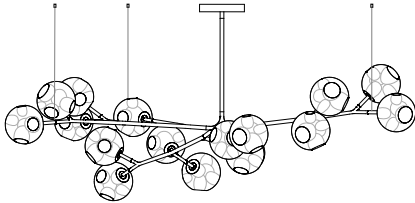

38V

38V series armature system in black powder coated stainless steel.

LED lamps, power supplies, and swag hook sets are included. Dimming type to be specified at time of order.

The fixture can be leveled with aircraft cable and swag hooks (if necessary).

Standard armature comes with 500mm extender (except for 38.33Va.1). 38.33a.1 comes with 750mm extender.

Remote mounted power supplies recommended for ease of long term maintenance. Installation to be done by certified personnel to ensure code compliance.

Recommended retail prices in EURO excluding VAT and brokerage fees.

EU Patent # 002071019-001

Made in Vancouver, Canada

38.17Va.1 armature

Armature

38.5Va.1	Armature	Five clear pendants, 875mm height, with 500mm extender	€10,250
38.8Va.1	Armature	Eight clear pendants, 835mm height, with 500mm extender	€13,760
38.8Va.2	Armature	Eight clear pendants, 885mm height, with 500mm extender	€13,760
38.9Va.1	Armature	Nine clear pendants, 1031mm height, with 500mm extender	€15,480
38.9Va.2	Armature	Nine clear pendants, 970mm height, with 500mm extender	€15,480
38.11Va.1	Armature	Eleven clear pendants, 1031mm height, with 500mm extender	€18,920
38.11Va.2	Armature	Eleven clear pendants, 950mm height, with 500mm extender	€18,920
38.13Va.1	Armature	Thirteen clear pendants, 960mm height, with 500mm extender	€22,360
38.17Va.1	Armature	Seventeen clear pendants, 1067mm height, with 500mm extender	€29,240
38.20Va.1	Armature	Twenty clear pendants, 970mm height, with 500mm extender	€34,400
38.23Va.1	Armature	Twenty-three clear pendants, 1127mm height, with 500mm extender	€39,560
38.33a.1	Armature	Thirty-three clear pendants, 1558mm height, with 750mm extender	€56,760

Options

38V	Additional extender, maximum drop 2.5m	
	- 150mm	+€70
	- 250mm	+€90
	- 500mm	+€130
	- 750mm (includes two additional pendants)	+€2,190
	- 1200mm	+€180