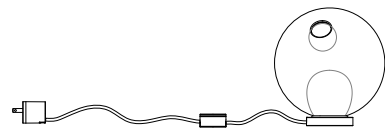

Table Light

A variety of Bocci pendants can be used with the table light hardware, which includes an integral dimming system housed within a sleek brass cylinder. The black fabric cord is semi-rigid and may be sculpted to add form.

LED lamps and power cord are included. Dimmable with build-in dial control.

Recommended retail prices in EURO excluding VAT and brokerage fees.

28
US Patent # D687,740
EU Patent # 001695834-001 to 004

38V
EU Patent # 002071019-001

57
US Patent # D796 732
EU Patent # 002268581-0001 to 0006

73
US Patent # D762,323 S
EU Patent # 002633230-0001 - 0003

84/84V
US Patent Pending
EU Patent # 003611144-0001 to 0004

100
US Patent Pending
EU Patent # 008526131-0001

Made in Vancouver, Canada

28 table light

Table Light

28t	Table light	Single clear pendant, Ø75mm base	€496
	Table light	Single colour pendant, Ø75mm base	€720
38Vt	Table light	Single clear pendant, Ø75mm base	€736
57t	Table light	Single grey or white opaline pendant, Ø75mm base	€560
	Table light	Single light or dark mirrored pendant, Ø75mm base	€688
73t	Table light	Single clear pendant, Ø75mm base	€560
	Table light	Single grey pendant, Ø75mm base - grey 1, grey 2, grey 3	€688
84t	Table light	Single clear pendant, Ø75mm base	€560
84Vt	Table light	Single clear pendant, Ø75mm base	€560
84t/ 84Vt	Lamp: 2500K or 3500K		Please specify
100t	Table light	Single clear pendant, Ø75mm base	€680
	Table light	Single grey pendant, Ø75mm base	€808
100t	Lamp: 2000K, 2500K or 3500K		Please specify

Options

Plug types	Included (please specify)
- Type A, 110V	
- Type C, 230V	
- Type G, 230V	
- Type I - 230V