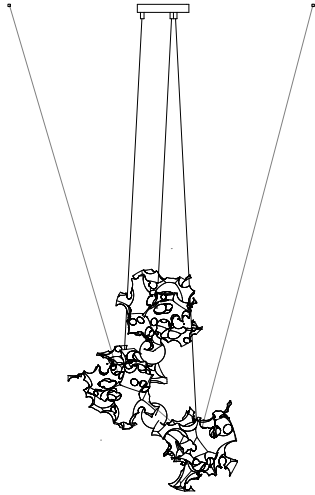

44

44 series uses a coaxial cable suspension system in a random configuration.

LED lamps and power supplies are included. Dimming type to be specified at time of order.

*44.3m require a new build/suspended ceiling with remote mounted power supplies.

Remote mounted power supplies recommended for ease of long term maintenance. Installation to be done by certified personnel to ensure code compliance.

Recommended retail prices in EURO excluding VAT and brokerage fees.

US Patent # D776,856

EU Patent # 002840975-0001-0003

Made in Vancouver, Canada

44.3 random

Adjustable Length

Each pendant comes standard with 3m of coaxial cable. Upcharge applies for lengths over 3m. Cable length can be adjusted on site. 44.3 available in white, black or brushed nickel canopy. 44.3m, 44.8 and 44.14 available in white canopy.

44.3m*	Random	Three pendants, 2 light sources, Ø60mm x 6.5mm round canopy	€5,340
44.3	Random	Three pendants, 2 light sources, Ø203mm x 32mm round canopy	€5,340
44.8	Random	Eight pendants, 4 light sources, 850 x 284mm rectangular canopy	€15,320
44.14	Random	Fourteen pendants, 9 light sources, 850 x 284mm rectangular canopy	€26,810

Options

44	44.3 canopy finish - white, black or brushed nickel	Included (please specify)
	Extra coaxial cable lengths - 6m - 10.7m	+€30 +€60
	Extra aircraft cable length - per 3m increment, max. 20m	+€30
	RAL colour canopy - 44.3 (up to 10 pieces, per colour) - 44.8 - 44.14 (per canopy, per colour)	+€1,400

Custom

44	Commission piece, contact Bocci for details	See custom price list