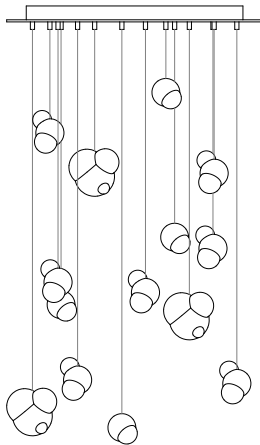

57

57 series uses a coaxial cable suspension system in a random configuration.

Lamps and power supplies are included. Dimming type to be specified at time of order.

*57.1m/mi/mo require a new build/suspended ceiling with remote mounted power supplies.

Remote mounted power supplies recommended for ease of long term maintenance. Installation to be done by certified personnel to ensure code compliance.

Recommended retail prices in EURO excluding VAT and brokerage fees.

US Patent # D796 732
EU Patent # 002268581-0001 to 0006

Made in Vancouver, Canada

57.14 rectangle random, non-adjustable length

Adjustable Length

Each pendant comes standard with 3m of coaxial cable. Upcharge applies for lengths over 3m. Cable length can be adjusted on site. White, black or brushed nickel canopy. 57.1mi & 57.1mo come with polyurethane canopy.

57.1	Random	Single grey or white opaline pendant, Ø116mm x 7mm round canopy	€700
57.1 deep	Random	Single grey or white opaline pendant, Ø116mm x 40mm round canopy	€700
57.1m*	Random	Single grey or white opaline pendant, Ø30mm round canopy	€700
57.1mi*	Random	Single grey or white opaline pendant, Ø88mm round canopy	€700
57.1mo*	Random	Single grey or white opaline pendant, Ø38mm round canopy	€700
57.3	Random	Three grey or white opaline pendants, Ø152mm round canopy	€2,100
57.5	Random	Five grey or white opaline pendants, Ø203mm round canopy	€3,500
57.7	Random	Seven grey or white opaline pendants, Ø203mm round canopy	€4,900

Non-Adjustable Length

Longest and shortest lengths are determined by client, Bocci fabricates all lengths between these measurements. Specified shortest and longest lengths are from the underside of the canopy to the underside of the pendant. There may be variance of ±50mm on specified shortest and longest lengths. Upcharge applies for cable lengths over 3m. White powder coated canopy included.

57.11	Random	Eleven grey or white opaline pendants, 850 x 284mm rectangular canopy Eleven grey or white opaline pendants, 508 x 508mm square canopy	€9,185
57.14	Random	Fourteen grey or white opaline pendants, 850 x 284mm rectangular canopy Fourteen grey or white opaline pendants, Ø508mm round canopy	€11,690
57.20	Random	Twenty grey or white opaline pendants, 1320 x 300mm canopy	€16,700
57.26	Random	Twenty-six grey or white opaline pendants, 1000 x 335mm rectangular canopy Twenty-six grey or white opaline pendants, Ø600mm round canopy Twenty-six grey or white opaline pendants, 600 x 600mm square canopy	€21,710
57.36	Random	Thirty-six grey or white opaline pendants, 1100 x 370mm rectangular canopy Thirty-six grey or white opaline pendants, Ø755mm round canopy Thirty-six grey or white opaline pendants, 755 x 755mm square canopy	€30,060

Options

57	Grey or white opaline pendant	Included (please specify)
	Light or dark mirrored pendant (per pendant)	+€160
	57.1 - 57.7 canopy finish - white, black or brushed nickel	Included (please specify)
	Extra coaxial cable lengths (per pendant) - per 3m increment, max. 30m	+€30
	RAL colour canopy - 57.1 - 57.7 (up to 10 pieces, per colour) - 57.11 - 57.36 (per canopy, per colour)	+€1,400

Custom

57	Minimum 9 pendants	See custom price list