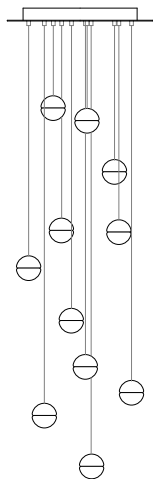

14

14 series uses a coaxial cable suspension system in a random configuration.

Lamps and power supplies are included. LED or Xenon must be selected. Dimming type to be specified at time of order.

*14.1m/mi/mo require a new build/suspended ceiling with remote mounted power supplies.

**Power supply must be remote mounted.

Remote mounted power supplies recommended for ease of long term maintenance. Installation to be done by certified personnel to ensure code compliance.

Recommended retail prices in EURO excluding VAT and brokerage fees.

US Patent # D556, 361
EU Patent # 000518394-0001

Made in Vancouver, Canada

14.11 round random, non-adjustable length

Adjustable Length

Each pendant comes standard with 3m of coaxial cable. Upcharge applies for lengths over 3m. Cable length can be adjusted on site. White, black or brushed nickel canopy. 14.1mi & 14.1mo come with polyurethane canopy.

14.1 **	Random	Single clear pendant, Ø116mm x 7mm round canopy	€450
14.1 deep	Random	Single clear pendant, Ø116mm x 40mm round canopy	€450
14.1m*	Random	Single clear pendant, Ø30mm round canopy	€450
14.1mi*	Random	Single clear pendant, Ø88mm round canopy	€450
14.1mo*	Random	Single clear pendant, Ø38mm round canopy	€450
14.3	Random	Three clear pendants, Ø152mm round canopy	€1,350
14.5	Random	Five clear pendants, Ø203mm round canopy	€2,250
14.7	Random	Seven clear pendants, Ø203mm round canopy	€3,150
14.9	Random	Nine clear pendants, 1200 x 224mm rectangular canopy	€5,265

Non-Adjustable Length

Longest and shortest lengths are determined by client, Bocci fabricates all lengths between these measurements. Specified shortest and longest lengths are from the underside of the canopy to the underside of the pendant. There may be variance of ±50mm on specified shortest and longest lengths. Upcharge applies for cable lengths over 3m. White powder coated canopy included.

14.11	Random	Eleven clear pendants, 850 x 284mm rectangular canopy Eleven clear pendants, Ø600mm round canopy Eleven clear pendants, 508 x 508mm square canopy	€6,435
14.14	Random	Fourteen clear pendants, 850 x 284mm rectangular canopy Fourteen clear pendants, Ø508mm round canopy	€8,190
14.16	Random	Sixteen clear pendants, 1100 x 370mm rectangular canopy Sixteen clear pendants, 600 x 600mm square canopy	€9,360
14.20	Random	Twenty clear pendants, 1320 x 300mm canopy Twenty clear pendants, Ø755mm round canopy	€11,700
14.26	Random	Twenty-six clear pendants, 1000 x 335mm rectangular canopy Twenty-six clear pendants, Ø600mm round canopy Twenty-six clear pendants, 600 x 600mm square canopy	€15,210
14.36	Random	Thirty-six clear pendants, 1100 x 370mm rectangular canopy Thirty-six clear pendants, Ø755mm round canopy Thirty-six clear pendants, 755 x 755mm square canopy	€21,060
14.50	Random	Fifty clear pendants, 755 x 755mm square canopy	€29,250

Options

14	Lamp - LED or Xenon	Included (please specify)
	14.1 - 14.7 canopy finish - white, black or brushed nickel	Included (please specify)
	Colour pendants (per pendant) - grey or amber	+€80
	Extra coaxial cable lengths (per pendant) - per 3m increment, max. 30m	+€30
	RAL colour canopy - 14.1 - 14.7 (up to 10 pieces, per colour) - 14.9 - 14.50 (per canopy, per colour)	+€1,400

Custom

14	Minimum 9 pendants	See custom price list