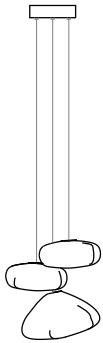

US Patent # D762,323 S  
EU Patent # 002633230-0001 - 0003

Made in Vancouver, Canada

73.3 random, adjustable length

73.8 round random, non-adjustable length

**Adjustable Length**

Each pendant comes standard with 3m of coaxial cable. Upcharge applies for lengths over 3m. Cable length can be adjusted on site. White, black or brushed nickel canopy. 73.1mi & 73.1mo come with polyurethane canopy.