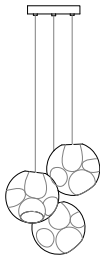

38V

38V series uses a coaxial cable suspension system in a random configuration.

Lamps and power supplies are included. LED or Xenon must be selected. Dimming type to be specified at time of order.

*38.1Vm/mi/mo require a new build/suspended ceiling with remote mounted power supplies.

Remote mounted power supplies recommended for ease of long term maintenance. Installation to be done by certified personnel to ensure code compliance.

Recommended retail prices in EURO excluding VAT and brokerage fees.

EU Patent # 002071019-001

Made in Vancouver, Canada

38.3V random, adjustable length