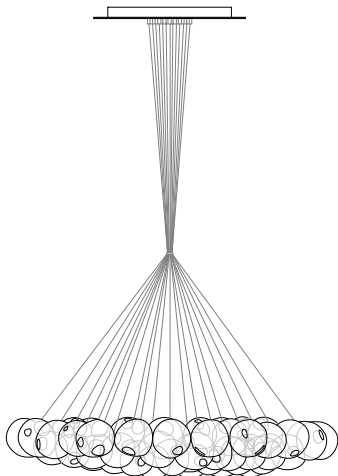

28

28 series uses a coaxial cable suspension system in a cluster configuration.

Minimum length for each cluster:

- 28.3 = 500mm
- 28.7 = 600mm
- 28.13 = 800mm
- 28.19 = 800mm
- 28.37 = 1100mm
- 28.61 = 1400mm

Lamps and power supplies are included. LED or Xenon must be selected. Dimming type to be specified at time of order.

Remote mounted power supplies recommended for ease of long term maintenance. Installation to be done by certified personnel to ensure code compliance.

Recommended retail prices in EURO excluding VAT and brokerage fees.

US Patent # D687,740
EU Patent # 001695834-001 to 004

Made in Vancouver, Canada

28.19 cluster, non-adjustable length

Adjustable Length

Each pendant comes standard with 3m of coaxial cable. Upcharge applies for lengths over 3m. Cable length can be adjusted on site. White, black or brushed nickel canopy included.

28.3	Cluster	Three clear pendants, Ø152mm round canopy	€1,860
28.7	Cluster	Seven clear pendants, Ø203mm round canopy	€4,340

Non-Adjustable Length

Longest lengths are determined by client. Specified longest lengths is from the underside of the canopy to the bottom of the pendant. Upcharge applies for cable lengths over 3m. White powder coated canopy included.

28.13	Cluster	Thirteen clear pendants, Ø400mm round canopy	€9,815
28.19	Cluster	Nineteen clear pendants, Ø501mm round canopy	€14,345
28.37	Cluster	Thirty-seven clear pendants, Ø600mm canopy	€27,935
28.61	Cluster	Sixty-one clear pendants, Ø707mm round canopy	€46,055

Options

28	Lamp - LED or Xenon	Included (please specify)
	Colour pendants (per pendant)	+€280
	28.3 - 28.7 canopy finish - white, black or brushed nickel	Included (please specify)
	Extra coaxial cable lengths (per pendant) - per 3m increment, max. 30m	+€30
	RAL colour canopy - 28.3 - 28.7 (up to 10 pieces, per colour) - 28.13 - 28.61 (per canopy, per colour)	+€1,400

Custom

28	Minimum 9 pendants	See custom price list