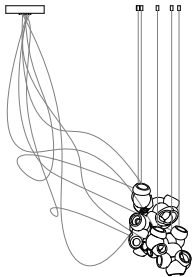

100

100 series uses a flexible coaxial cable suspension system in a cluster configuration.

Aircraft cable and swag hooks included.

Lamps and power supplies are included. LED or Xenon must be selected. Dimming type to be specified at time of order.

*100.1m/mi/mo require a new build/suspended ceiling with remote mounted power supplies.

100.13 - 100.61 come with swag jack ring.

Remote mounted power supplies recommended for ease of long term maintenance. Installation to be done by certified personnel to ensure code compliance.

Recommended retail prices in EURO excluding VAT and brokerage fees.

US Patent Pending
EU Patent # 008526131-0001

Made in Vancouver, Canada

100.7 semi-rigid, adjustable length