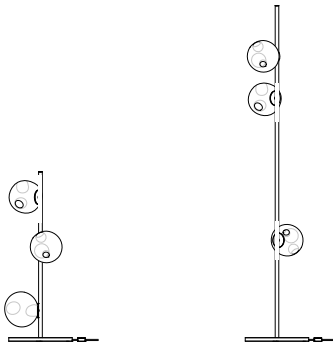

Stem-Floor

Stem floor lamps come in an unlacquered brass or black powder coated finish.

LED lamps and power cord are included.
Dimmable with build-in dial control.

Recommended retail prices in EURO excluding VAT and brokerage fees.

28
US Patent # D687,740
EU Patent # 001695834-001 to 004

38V
EU Patent # 002071019-001

57
US Patent # D796 732
EU Patent # 002268581-0001 to 0006

73
US Patent # D762,323 S
EU Patent # 002633230-0001 - 0003

84/84V
US Patent Pending
EU Patent # 003611144-0001 to 0004

Made in Vancouver, Canada

28.3 floor, 0.9m height

28.3 floor, 1.8m height

Suspended

28.3	Floor	Three clear pendant floor light, 0.9m height with 350mm round base	€3,600
28.3	Floor	Three clear pendant floor light, 1.8m height with 350mm round base	€3,600
28.6	Floor	Six clear pendant floor light, 1.8m height with 350mm round base	€7,200
38.3V	Floor	Three clear pendant floor light, 0.9m height with 350mm round base	€4,500
38.3V	Floor	Three clear pendant floor light, 1.8m height with 350mm round base	€4,500
38.6V	Floor	Six clear pendant floor light, 1.8m height with 350mm round base	€9,000
57.3	Floor	Three grey or white opaline pendant floor light, 0.9m height with 350mm round base	€3,840
57.3	Floor	Three grey or white opaline pendant floor light, 1.8m height with 350mm round base	€3,840
57.6	Floor	Six grey or white opaline pendant floor light, 1.8m height with 350mm round base	€7,680
73.3	Floor	Three clear pendant floor light, 0.9m height with 350mm round base	€3,840
73.3	Floor	Three clear pendant floor light, 1.8m height with 350mm round base	€3,840
73.6	Floor	Six clear pendant floor light, 1.8m height with 350mm round base	€7,680
84.3 / 84.3V	Floor	Three pendant floor light, 0.9m height with 350mm round base	€3,840
84.3 / 84.3V	Floor	Three pendant floor light, 1.8m height with 350mm round base	€3,840
84.6 / 84.6V	Floor	Six pendant floor light, 1.8m height with 350mm round base	€7,680

Options

	Stem finish - unlacquered brass or black powder coated brass	Included (please specify)
	Plug types - Type A, 110V - Type C, 230V - Type G, 230V - Type I, 230V	Included (please specify)
28	Colour pendants (per pendant)	+€280
57	Colour pendants (per pendant) - grey or white opaline - light or dark mirrored	Included (please specify) +€160
73	Grey pendants (per pendant) - grey 1, grey 2, grey 3	+€160