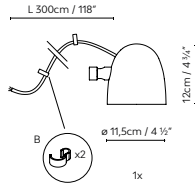

Speers Outdoor

by David Abad

SPEERS OUTDOOR LIGHT SOURCE