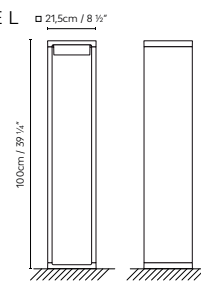

FRAME L

Ⓛ White (satin), Bronze, Grey (forged) and Corten.

677200	FRAME S LED WHITE								€ 556,88
677201	FRAME S LED BRONZE	LED 16,6W 1350lm 2700K	F	5	24 x 55,5 x 25,5 cm			€ 556,88	
677202	FRAME S LED GREY	CRI≥90 230V			VOL 0,034 m³	⊖		€ 556,88	
677240	FRAME S LED CORTEN							€ 556,88	
677205	FRAME M LED WHITE							€ 636,43	
677206	FRAME M LED BRONZE	LED 16,6W 1350lm 2700K	F	7,4	24,5 x 85,5 x 24,5 cm			€ 636,43	
677207	FRAME M LED GREY	CRI≥90 230V			VOL 0,051 m³	⊖		€ 636,43	
677242	FRAME M LED CORTEN							€ 636,43	
677210	FRAME L LED WHITE							€ 690,97	
677211	FRAME L LED BRONZE	LED 16,6W 1350lm 2700K	F	9,5	28,5 x 111,5 x 27,5 cm			€ 690,97	
677212	FRAME L LED GREY	CRI≥90 230V			VOL 0,088 m³	⊖		€ 690,97	
677244	FRAME L LED CORTEN							€ 690,97	

Inn Side

by Gemma Bernal