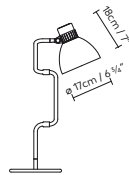

Blux System

BLUX SYSTEM T30

BLUX SYSTEM T40

Black (matte), Red (matte), Beige (matte), Brass (matte) / Black (matte) and Copper (matte) / Black (matte).

BLUX SYSTEM F p. 30

BLUX SYSTEM C p. 40

BLUX SYSTEM W p. 45

							€
736010	BLUX SYSTEM T30 BLACK	LED 10W (E27) / Flu. max. 11W (E27)	D/G	5,65	25 x 25 x 78 cm VOL 0,048 m³		381,37
736011	BLUX SYSTEM T30 RED						381,37
736012	BLUX SYSTEM T30 BEIGE						381,37
736013	BLUX SYSTEM T30 BRASS						409,48
736014	BLUX SYSTEM T30 COPPER					409,48	
736020	BLUX SYSTEM T40 BLACK	LED 10W (E27) / Flu. max. 11W (E27)	D/G	5,4	25 x 25 x 78 cm VOL 0,048 m³		361,97
736021	BLUX SYSTEM T40 RED						361,97
736022	BLUX SYSTEM T40 BEIGE						361,97
736023	BLUX SYSTEM T40 BRASS						390,08
736024	BLUX SYSTEM T40 COPPER						390,08