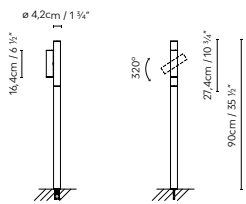

SPIKE

Kakhi (satin) and Corten.

TUBE 90-1L