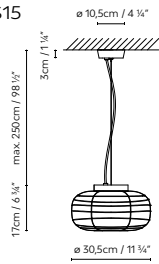

Misko

by Stone Designs

MISKO S15