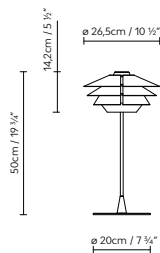

Overlay

by e27, Tim Brauns

OVERLAY T25