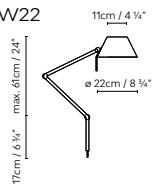

Misko

MISKO C/W15

by Stone Designs

- Natural Walnut and Black (matte).
- **MISKO S** p. 21
- **MISKO F** p. 32
- **MISKO T** p. 37
- **MISKO C** p. 42

							€
756403	MISKO C/W15 WALNUT	LED 10W (E27) / Flu. max. 11W (E27)	D/G	4,514	35 x 35 x 46 cm		381,48
756405	MISKO C/W15 BLACK				VOL 0,056 m³		308,55

Petite

PETITE W21

PETITE W22

PETITE BRACKET D (PLUG-IN)

by Miguel Herranz

- Grey (matte), White (matte) and Silver (shiny).
- **PETITE T** p. 38

PETITE W11

PETITE W12

PETITE BRACKET E

							€
637210	PETITE 21 GREY+						217,39
637212	PETITE 21 SILVER+	LED 6W (E14)	F	1,502	15 x 10 x 105 cm		217,39
637211	PETITE 21 WHITE+				VOL 0,022 m³		217,39
637220	PETITE 22 GREY+						261,33
637222	PETITE 22 SILVER+	LED 10W (E27)	D	2,62	98 x 27,5 x 15,5 cm		261,33
637221	PETITE 22 WHITE+				VOL 0,04 m³		261,33
637110	PETITE 11 GREY+						192,18
637112	PETITE 11 SILVER+	LED 6W (E14)	F	1,275	15 x 10 x 105 cm		192,18
637111	PETITE 11 WHITE+				VOL 0,022 m³		192,18
637120	PETITE 12 GREY+						230,99
637122	PETITE 12 SILVER+	LED 10W (E27)	D	1,82	68 x 27,5 X 15,5 cm		230,99
637121	PETITE 12 WHITE+				VOL 0,03 m³		230,99
637960	PETITE BRACKET D GREY						93,60
637962	PETITE BRACKET D SILVER			0,538	15 x 14 x 12 cm		93,60
637961	PETITE BRACKET D WHITE				VOL 0,002 m³		93,60
637970	PETITE BRACKET E GREY						93,60
637972	PETITE BRACKET E SILVER			0,848	15 x 14 x 12 cm		93,60
637971	PETITE BRACKET E WHITE				VOL 0,002 m³		93,60

Q. Bo

Q.BO C/W

by Carlos Serra

- White (matte)
- **Q.BO C** p. 42

							€
820115	Q.BO C/W LED WHITE	LED 8W 695lm 2700K CRI≥90 230V	G	1,5	22 x 17 x 17 cm		114,77
					VOL 0 m³