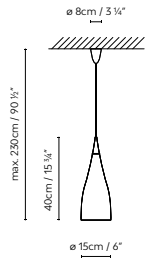

Nite

by Jorge Pensi

NITE S1