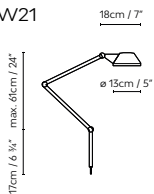

Petite

PETITE W21