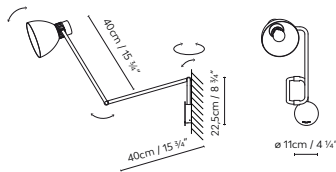

Ⓛ **BLUX SYSTEM F** p. 30
Ⓛ **BLUX SYSTEM T** p. 35
Ⓛ **BLUX SYSTEM C** p. 40

BLUX SYSTEM W40