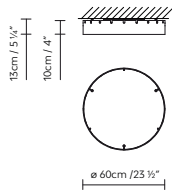

Castle

by Stone Designs

CASTLE C60