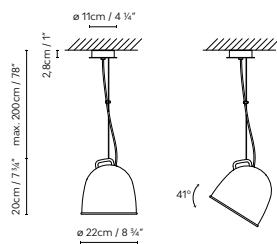

Scout

by Stone Desings

SCOUT S22