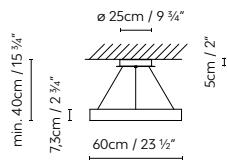

R2 S60 FLAT CANOPY /
R2 S60 FLAT CANOPY UP/DOWN