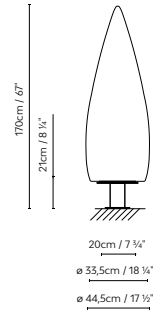

KANPAZAR 150C

659250	KANPAZAR 150A LED	LED 4 x 12W 8304lm 350mA 3000K CRI≥90 230V	D						€ 911,38
659200	KANPAZAR 150A FLUO 2G11	Fluo. 2 x 55W (2G11)	D	15,4	51,5 x 51 x 156 cm				753,45
659210	KANPAZAR 150A FLUO G5	Fluo. 2 x 21W/39W (G5)			VOL 0,41 m³				753,45
659251	KANPAZAR 150B LED	LED 4 x 12W 8304lm 350mA 3000K CRI≥90 230V	D						€ 911,38
659201	KANPAZAR 150B FLUO 2G11	Fluo. 2 x 55W (2G11)	D	15,3	51,5 x 51 x 156 cm				753,45
659211	KANPAZAR 150B FLUO G5	Fluo. 2 x 21W/39W (G5)			VOL 0,41 m³				753,45
659252	KANPAZAR 150C LED	LED 4 x 12W 8304lm 350mA 3000K CRI≥90 230V	D						€ 1.067,52
659202	KANPAZAR 150C FLUO 2G11	Fluo. 2 x 55W (2G11)	D	37	51,5 x 51 x 156				920,75
659212	KANPAZAR 150C FLUO G5	Fluo. 2 x 21W/39W (G5)			+ 35 x 35 x 32 cm				920,75
					VOL 0,444 m³				
659254	KANPAZAR 150D LED	LED 4 x 12W 8304lm 350mA 3000K CRI≥90 230V	D						€ 1.067,52
659204	KANPAZAR 150D FLUO 2G11	Fluo. 2 x 55W (2G11)	D	20	51,5 x 51 x 156				920,75
659214	KANPAZAR 150D FLUO G5	Fluo. 2 x 21W/39W (G5)			+ 48 x 47,5 x 28,5 cm				920,75
					VOL 0,475 m³				
CASAMBI on request / bajo pedido (Kanpazar 150 LED)									150,00

Lap Bench

by David Abad