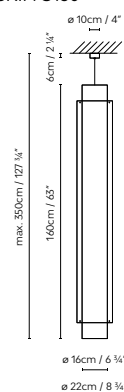

Scout

by Stone Desings

SCOUT S22

SCOUT S40

1. Beige (matte), Red (matte) and Grey (matte). RAL 9003 (matte), RAL 1012 (matte), RAL 7037 (matte), RAL 1034 (matte), RAL 6034 (matte), RAL 5024 (matte), RAL 4004 (matte), RAL 5017 (matte), RAL 5012 (matte), RAL 3015 (matte), RAL 7035 (matte) and RAL 7021 (matte).

See online color configurator

								€
726360	SCOUT S22 LED BEIGE							495,37
726361	SCOUT S22 LED RED	LED 16,6W 1350lm 2700K						495,37
726362	SCOUT S22 LED GREY	CRI≥90 230V DIM PHASE-CUT	F	2,4	22 x 22 x 52 cm			495,37
726363	SCOUT S22 LED+							495,37
726350	SCOUT S22 (E14) BEIGE							399,67
726351	SCOUT S22 (E14) RED	LED 2 x 6W (E14) / Flu.o. 2 x max. 5W (E14)	F/G	2	22 x 22 x 52 cm			399,67
726352	SCOUT S22 (E14) GREY				VOL 0,025 m³			399,67
726353	SCOUT S22 (E14)+							399,67
726310	SCOUT S40 LED BEIGE							698,43
726311	SCOUT S40 LED RED	LED 16,6W 1350lm 2700K						698,43
726312	SCOUT S40 LED GREY	CRI≥90 230V DIM PHASE-CUT	F	6,5	58 x 43 x 43 cm			698,43
726313	SCOUT S40 LED+				VOL 0,107 m³			698,43
726300	SCOUT S40 (E27) BEIGE							621,43
726301	SCOUT S40 (E27) RED	LED 2 x max. 15W (E27) /Fluo. 2 x max. 23W (E27)	F/G	6,5	58 x 43 x 43 cm			621,43
726302	SCOUT S40 (E27) GREY				VOL 0,107 m³			621,43
726303	SCOUT S40 (E27)+							621,43
CASAMBI on request / bajo pedido								100,00

Skin

by AIA Salazar-Navarro

SKIN S70

SKIN S100

SKIN S130

SKIN S160

SKIN SC130

SKIN SC160

1. Steel and Bronze (satin).