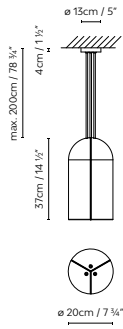

Ireland

by Stone Designs

IRELAND S20