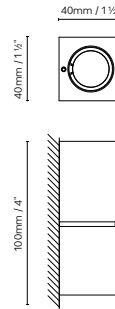

MINIBLOK W10

Silver (satin), White (matte) and Bronze.

							€
843410	MINIBLOK C LED SILVER	LED 2,1W 200lm 700mA 3000K CRI≥90	0,4	13,5 x 12 x 7,5 cm VOL 0,001 m³			162,74
843411	MINIBLOK C LED WHITE						162,74
843412	MINIBLOK C LED BRONZE						162,74
843105	MINIBLOK W5 LED SILVER	LED 2,1W 200lm 700mA 3000K CRI≥90	0,4	13,5 x 12 x 7,5 cm VOL 0,001 m³			182,83
843106	MINIBLOK W5 LED WHITE						182,83
843107	MINIBLOK W5 LED BRONZE						182,83
843115	MINIBLOK W10 LED SILVER	LED 2 x 2,1W 400lm 700mA 3000K CRI≥90	1,2	13,5 x 12 x 7,5 cm VOL 0,001 m³			305,91
843116	MINIBLOK W10 LED WHITE						305,91
843117	MINIBLOK W10 LED BRONZE						305,91

Driver not included / Driver no incluido

Deep Cove System

by David Abad

Profile: Aluminium.
Accessories: Black.

DIMMER

							€
852100	DEEP COVE SYSTEM PROFILE (1M)						64,75
852110	DEEP COVE SYSTEM LED HOLDER PROFILE (1M)						51,48
852440	DEEP COVE SYSTEM SPOT LED	LED 12,6W 1380lm 700mA 2700K CRI≥90 110-230V DIM PUSH / 1-10V	G				267,35
852426A	DEEP SYSTEM CARDAN LENSE 15°						11,48
852426B	DEEP SYSTEM CARDAN LENSE 25°						11,48
852426C	DEEP SYSTEM CARDAN LENSE 45°						11,48
852427	DEEP DECORATIVE RING LED						57,25
852428	DEEP DECORATIVE RING LED + HONEYCOMB GRILLE MESH						66,80
CASAMBI on request / bajo pedido							150,00

Deep System

by David Abad

DEEP SYSTEM:
Black (matte).
SPOT: White (matte)
and Black (matte).

DIMMER

							€
852500	DEEP SYSTEM BOX (1M)						158,60
852505	DEEP SYSTEM SIDE COVERS (2 un.)						52,00
852410	DEEP SYSTEM SPOT 55 LED BLACK	LED 8,8W 770lm 250mA 2700K CRI≥90 230V	G				260,74
852411	DEEP SYSTEM SPOT 55 LED WHITE						260,74
852415	DEEP SYSTEM SPOT 55 GU10 BLACK	LED	F				146,31
852416	DEEP SYSTEM SPOT 55 GU10 WHITE						146,31
852426	DEEP SYSTEM CARDAN LED	LED 12,6W 1380lm 700mA 2700K CRI≥90 110-230V DIM PUSH / 1-10V	E				275,37
852426A	DEEP SYSTEM CARDAN LENSE 15°						11,48
852426B	DEEP SYSTEM CARDAN LENSE 25°						11,48
852426C	DEEP SYSTEM CARDAN LENSE 40°						11,48