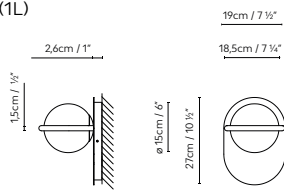

C_Ball

by Stone Designs

C_BALL W (1L)