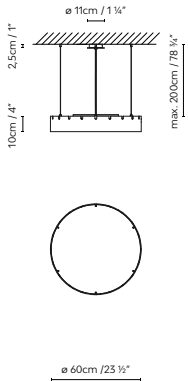

BOWEE SH4

BOWEE SH6

758350	BOWEE SH4 BEIGE								€ 883,00
758351	BOWEE SH4 CLEAR TURQUOISE	LED 4 x 6,4W 2880lm 350mA 2700K				G	33 x 33 x 169 cm	Ø	883,00
758352	BOWEE SH4 METALLIC ENGLISH BRONZE	CRI≥90 100-230V PUSH					VOL 0,184 m³	Ø	883,00
758353	BOWEE SH4 BLACK								883,00
758360	BOWEE SH6 BEIGE								1.161,00
758361	BOWEE SH6 CLEAR TURQUOISE	LED 6 x 6,4W 4320lm 350mA 2700K				G	194 x 51 x 14 cm	Ø	1.161,00
758362	BOWEE SH6 METALLIC ENGLISH BRONZE	CRI≥90 100-230V PUSH					VOL 0,138	Ø	1.161,00
758363	BOWEE SH6 BLACK								1.161,00
CASAMBI on request / bajo pedido									150,00

Castle

by Stone Designs

CASTLE S60

CASTLE S90

CASTLE S120

- White (matte), Black (matte) and Natural Oak.
- **DIMMER**
- **CASTLE C** p. 41

737311	CASTLE S60 WHITE								€ 1.080,18
737312	CASTLE S60 BLACK	LED 17,4W 3416lm 150mA 3000K				C	72,5 x 72 x 22,5 cm	Ø	1.080,18
737313	CASTLE S60 OAK	CRI≥90 230V DIM PUSH/DALI					VOL 0,12 m³	Ø	1.327,94
737331	CASTLE S90 WHITE								1.690,20
737332	CASTLE S90 BLACK	LED 41W 7960lm 350mA 3000K				C	97 x 97 x 19 cm	Ø	1.690,20
737333	CASTLE S90 OAK	CRI≥90 230V DIM PUSH/DALI					VOL 0,179 m³	Ø	1.969,46
737351	CASTLE S120 WHITE								2.373,66
737352	CASTLE S120 BLACK	LED 19,5W 3664lm 225mA + LED 41W 7960lm				C	130 x 130 x 21 cm	Ø	2.373,66
737353	CASTLE S120 OAK	350mA 3000K CRI≥90 230V DIM PUSH/DALI					VOL 0,35 m³	Ø	2.709,20
CASAMBI on request / bajo pedido									150,00