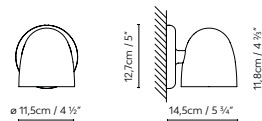

SPEERS OUTDOOR W1

Ⓛ Black (matte) and White (matte).

753122	SPEERS OUTDOOR W1 BLACK								€
753121	SPEERS OUTDOOR W1 WHITE	LED 7W 520lm 2700K CRI≥90 230V	G	2	22 x 22 x 24,5 cm VOL 0,011 m³			⊕	465,00