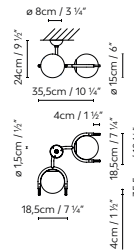

C_BALL SYSTEM C/W 90°H CURRENT SUPPLY