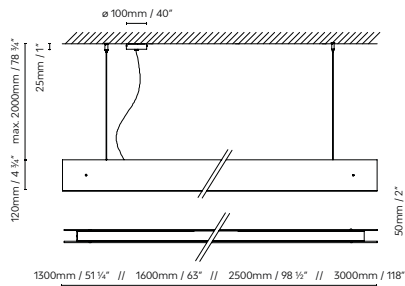

Marc Dos

by David Abad

MARC DOS S (1L - 2L)

Grey (matte), White (satin), Black (satin) and Oak.

DIMMER