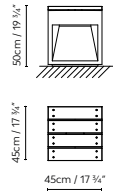

Lap Bench

by David Abad

LAP BENCH 45A / 45B

LAP BENCH 45-2A

Concrete grey (satin) and Rust.

722250	LAP BENCH 45A LED GREY								€ 1.269,11
722251	LAP BENCH 45A LED RUST	LED 2 x 6,5W 900lm 12V 3000K CRI≥90 230V		23,7	50 x 50 x 59 cm				1.269,11
722252	LAP BENCH 45B LED GREY				VOL 0,147 m ³				1.269,11
722253	LAP BENCH 45B LED RUST								1.269,11
722254	LAP BENCH 45-2A LED GREY	LED 2 x 6,5W 900lm 12V 3000K CRI≥90 230V		40	50 x 50 x 59				2.078,81
722255	LAP BENCH 45-2A LED RUST				+ 40 x 30 x 1600 cm				2.078,81
					VOL 2,067 m ³				