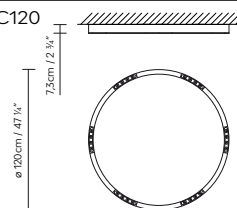

R2 C120

- White (matte), Bronze (matte), Black (matte), Natural Oak and Natural Walnut.
- **DIMMER**
- **R2 S** p. 23