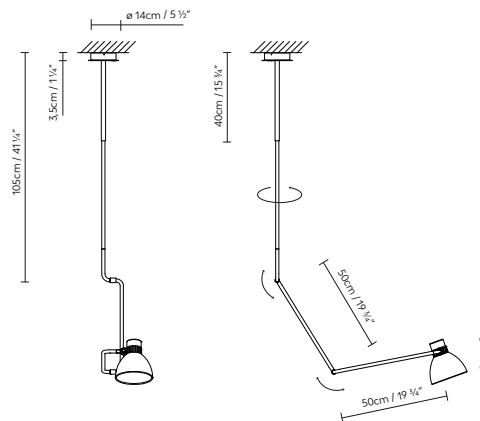

Blux System

BLUX SYSTEM C

SHADE: Black (matte), Red (matte), Beige (matte), Brass (matte) / Black (matte) and Copper (matte) / Black (matte).

BLUX SYSTEM F p. 30

BLUX SYSTEM T p. 35

BLUX SYSTEM W p. 45

736400	BLUX SYSTEM C BLACK								€
								540,90	
736401	BLUX SYSTEM C RED							540,90	
736402	BLUX SYSTEM C BEIGE								
		LED 10W (E27) / Fluo. max. 11W (E27)	D/G	4,48	25 x 25 x 140 cm VOL 0,087 m³			540,90	
736403	BLUX SYSTEM C BRASS							569,55	
736404	BLUX SYSTEM C COPPER							569,55