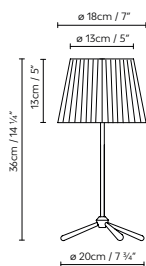

Royal

by David Abad

ROYAL T36