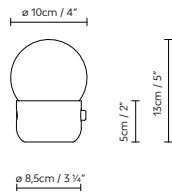

Kup Camp

by e27, Tim Brauns

KUP CAMP

Copper, Gold and Black.

DIM DIMMER

							€
742002	KUP CAMP COPPER	LED 1,3W 150lm 3,7V 2700K CRI≥90 TOUCH DIM	G	1	16 x 16 x 25 cm VOL 0,0064 m³		362,25
742001	KUP CAMP GOLD						362,25
742000	KUP CAMP BLACK						327,75