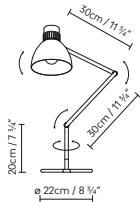

Blux System

BLUX SYSTEM T30

BLUX SYSTEM T40

Black (matte), Red (matte), Beige (matte), Brass (matte) / Black (matte) and Copper (matte) / Black (matte).

BLUX SYSTEM F p. 30

BLUX SYSTEM C p. 40

BLUX SYSTEM W p. 45

							€
736010	BLUX SYSTEM T30 BLACK	LED 10W (E27) / Flu. max. 11W (E27)	D/G	5,65	25 x 25 x 78 cm VOL 0,048 m³		381,37
736011	BLUX SYSTEM T30 RED						381,37
736012	BLUX SYSTEM T30 BEIGE						381,37
736013	BLUX SYSTEM T30 BRASS						409,48
736014	BLUX SYSTEM T30 COPPER					409,48	
736020	BLUX SYSTEM T40 BLACK	LED 10W (E27) / Flu. max. 11W (E27)	D/G	5,4	25 x 25 x 78 cm VOL 0,048 m³		361,97
736021	BLUX SYSTEM T40 RED						361,97
736022	BLUX SYSTEM T40 BEIGE						361,97
736023	BLUX SYSTEM T40 BRASS						390,08
736024	BLUX SYSTEM T40 COPPER						390,08