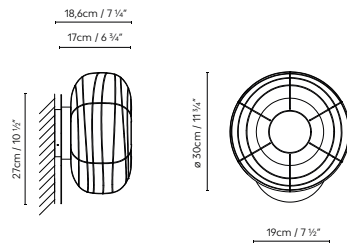

Misko

MISKO C/W15

by Stone Designs

- Natural Walnut and Black (matte).
- **MISKO S** p. 21
- **MISKO F** p. 32
- **MISKO T** p. 37
- **MISKO C** p. 42

							€
756403	MISKO C/W15 WALNUT	LED 10W (E27) / Flu. max. 11W (E27)	D/G	4,514	35 x 35 x 46 cm		381,48
756405	MISKO C/W15 BLACK				VOL 0,056 m³		308,55

Petite

PETITE W21

PETITE W22

PETITE BRACKET D (PLUG-IN)

by Miguel Herranz

- Grey (matte), White (matte) and Silver (shiny).
- **PETITE T** p. 38

PETITE W11

PETITE W12

PETITE BRACKET E

							€
637210	PETITE 21 GREY+						217,39
637212	PETITE 21 SILVER+	LED 6W (E14)	F	1,502	15 x 10 x 105 cm		217,39
637211	PETITE 21 WHITE+				VOL 0,022 m³		217,39
637220	PETITE 22 GREY+						261,33
637222	PETITE 22 SILVER+	LED 10W (E27)	D	2,62	98 x 27,5 x 15,5 cm		261,33
637221	PETITE 22 WHITE+				VOL 0,04 m³		261,33
637110	PETITE 11 GREY+						192,18
637112	PETITE 11 SILVER+	LED 6W (E14)	F	1,275	15 x 10 x 105 cm		192,18
637111	PETITE 11 WHITE+				VOL 0,022 m³		192,18
637120	PETITE 12 GREY+						230,99
637122	PETITE 12 SILVER+	LED 10W (E27)	D	1,82	68 x 27,5 X 15,5 cm		230,99
637121	PETITE 12 WHITE+				VOL 0,03 m³		230,99
637960	PETITE BRACKET D GREY						93,60
637962	PETITE BRACKET D SILVER			0,538	15 x 14 x 12 cm		93,60
637961	PETITE BRACKET D WHITE				VOL 0,002 m³		93,60
637970	PETITE BRACKET E GREY						93,60
637972	PETITE BRACKET E SILVER			0,848	15 x 14 x 12 cm		93,60
637971	PETITE BRACKET E WHITE				VOL 0,002 m³		93,60

Q. Bo

Q.BO C/W

by Carlos Serra

- White (matte)
- **Q.BO C** p. 42

							€
820115	Q.BO C/W LED WHITE	LED 8W 695lm 2700K CRI≥90 230V	G	1,5	22 x 17 x 17 cm		114,77
					VOL 0 m³