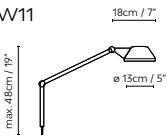

by Miguel Herranz

- Grey (matte), White (matte) and Silver (shiny).
- **PETITE T** p. 38

PETITE W11