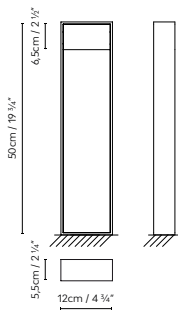

Zen

by Martínez y Soler Arquitectos

ZEN