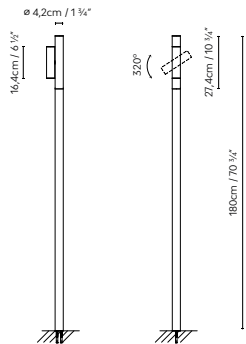

Tube

by Josep Lluís Xuclà

TUBE 180-1L