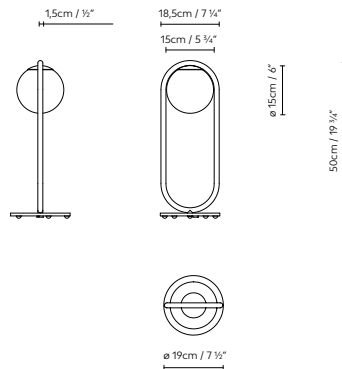

C_Ball

by Stone Designs

C_BALL T

Brass (satin) and Black (matte).

DIMMER

C_BALL S p. 16

C_BALL F p. 31

C_BALL W p. 47

C_BALL System p. 51

							€
748010	C_BALL T BRASS	LED 6W (E14) DIM / Flu. max. 12W (E14) DIM	F/G	4	70X23X23 cm VOL 0,03 m³		544,75
748015	C_BALL T BLACK						417,89