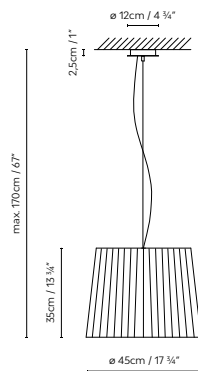

Roof

by David Abad

ROOF S130

ROOF S160

ROOF: Silver (satin), White (matte) and Black (matte).
Accessories: Casing: Aluminium (satin), White (matte), Natural Oak and Natural Walnut.

DIMMER

847310	ROOF LED S130 SILVER									695,25
847311	ROOF LED S130 WHITE									695,25
847312	ROOF LED S130 BLACK									695,25
847905	ROOF S130 ACCESSORY: CASING ALUMINIUM									111,30
847903	ROOF S130 ACCESSORY: CASING WHITE									111,30
847910	ROOF S130 ACCESSORY: CASING OAK									207,71
847911	ROOF S130 ACCESSORY: CASING WALNUT									207,71
847360	ROOF LED S160 SILVER									746,75
847361	ROOF LED S160 WHITE									746,75
847362	ROOF LED S160 BLACK									746,75
847955	ROOF S160 ACCESSORY: CASING ALUMINIUM									132,36
847953	ROOF S160 ACCESSORY: CASING WHITE									132,36
847960	ROOF S160 ACCESSORY: CASING OAK									229,04
847961	ROOF S160 ACCESSORY: CASING WALNUT									229,04
CASAMBI on request / bajo pedido										150,00

Royal

by David Abad

ROYAL S28

ROYAL S45

ROYAL S OVERSIZE

ROYAL S OVERSIZE: Black and Beige.
ROYAL F p. 33
ROYAL T p. 39

704300	ROYAL S28 BLACK									280,29
704301	ROYAL S28 BEIGE									280,29
704310	ROYAL S45 BLACK									498,70
704311	ROYAL S45 BEIGE									498,70
704320	ROYAL S OVERSIZE BLACK									1156,74
704321	ROYAL S OVERSIZE BEIGE									1156,74
CASAMBI on request / bajo pedido										100,00