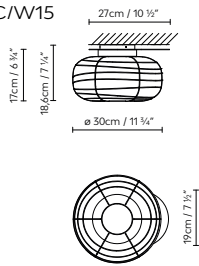

Misko

by Stone Designs

MISKO C/W15