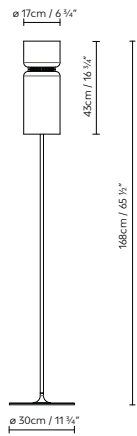

Aspen

by Werner Aisslinger

ASPEN F17