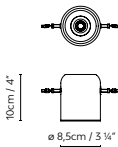

KUPETZ REFLECTOR