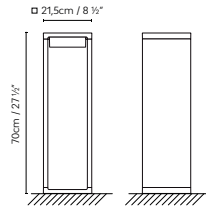

CASAMBI on request / bajo pedido (BLOK OUT W20)

100,00

Frame

by Mario Ruiz

FRAME S

FRAME M

FRAME L

Ⓛ White (satin), Bronze, Grey (forged) and Corten.