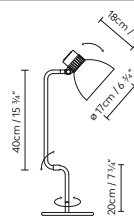

Blux System

BLUX SYSTEM T30

BLUX SYSTEM T40

Black (matte), Red (matte), Beige (matte), Brass (matte) / Black (matte) and Copper (matte) / Black (matte).

BLUX SYSTEM F p. 30

BLUX SYSTEM C p. 40

BLUX SYSTEM W p. 45

							€
736010	BLUX SYSTEM T30 BLACK	LED 10W (E27) / Flu. max. 11W (E27)	D/G	5,65	25 x 25 x 78 cm VOL 0,048 m³		381,37
736011	BLUX SYSTEM T30 RED						381,37
736012	BLUX SYSTEM T30 BEIGE						381,37
736013	BLUX SYSTEM T30 BRASS						409,48
736014	BLUX SYSTEM T30 COPPER					409,48	
736020	BLUX SYSTEM T40 BLACK	LED 10W (E27) / Flu. max. 11W (E27)	D/G	5,4	25 x 25 x 78 cm VOL 0,048 m³		361,97
736021	BLUX SYSTEM T40 RED						361,97
736022	BLUX SYSTEM T40 BEIGE						361,97
736023	BLUX SYSTEM T40 BRASS						390,08
736024	BLUX SYSTEM T40 COPPER						390,08