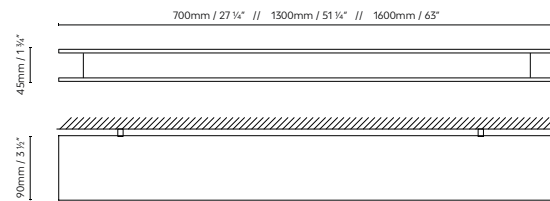

MARC C

									€
839450	MARC C70 (1L) LED GREY								378,60
839451	MARC C70 (1L) LED WHITE	LED 10,2W 1768lm 450mA 3000K	D	3,3	10 x 14 x 83 cm			378,60	
839452	MARC C70 (1L) LED BLACK	CRI≥90 110-230V			VOL 0,012 m⁵			378,60	
839453	MARC C70 (1L) LED OAK							662,87	
839450D	MARC C70 (1L) LED DIM GREY							527,23	
839451D	MARC C70 (1L) LED DIM WHITE	LED 10,2W 1768lm 450mA 3000K	D	3,3	10 x 14 x 83 cm			527,23	
839452D	MARC C70 (1L) LED DIM BLACK	CRI≥90 110-230V DIM PUSH DALI			VOL 0,012 m⁵			527,23	
839453D	MARC C70 (1L) LED DIM OAK							811,50	
839460	MARC C130 (1L) LED GREY							494,32	
839461	MARC C130 (1L) LED WHITE	LED 20,5W 3536lm 450mA 3000K	D	5,1	11,5 x 14,5 x 141 cm			494,32	
839462	MARC C130 (1L) LED BLACK	CRI≥90 230V			VOL 0,024 m⁶			494,32	
839463	MARC C130 (1L) LED OAK							801,83