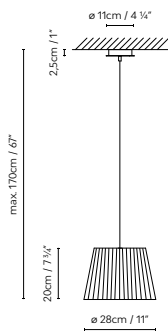

Roof

by David Abad

ROOF S130

ROOF S160

ROOF: Silver (satin), White (matte) and Black (matte).
Accessories: Casing: Aluminium (satin), White (matte), Natural Oak and Natural Walnut.

DIMMER

847310	ROOF LED S130 SILVER									695,25
847311	ROOF LED S130 WHITE									695,25
847312	ROOF LED S130 BLACK									695,25
847905	ROOF S130 ACCESSORY: CASING ALUMINIUM									111,30
847903	ROOF S130 ACCESSORY: CASING WHITE									111,30
847910	ROOF S130 ACCESSORY: CASING OAK									207,71
847911	ROOF S130 ACCESSORY: CASING WALNUT									207,71
847360	ROOF LED S160 SILVER									746,75
847361	ROOF LED S160 WHITE									746,75
847362	ROOF LED S160 BLACK									746,75
847955	ROOF S160 ACCESSORY: CASING ALUMINIUM									132,36
847953	ROOF S160 ACCESSORY: CASING WHITE									132,36
847960	ROOF S160 ACCESSORY: CASING OAK									229,04
847961	ROOF S160 ACCESSORY: CASING WALNUT									229,04
CASAMBI on request / bajo pedido										150,00

Royal

by David Abad

ROYAL S28

ROYAL S45

ROYAL S OVERSIZE

ROYAL S OVERSIZE: Black and Beige.
ROYAL F p. 33
ROYAL T p. 39

704300	ROYAL S28 BLACK									280,29
704301	ROYAL S28 BEIGE									280,29
704310	ROYAL S45 BLACK									498,70
704311	ROYAL S45 BEIGE									498,70
704320	ROYAL S OVERSIZE BLACK									1156,74
704321	ROYAL S OVERSIZE BEIGE									1156,74
CASAMBI on request / bajo pedido										100,00