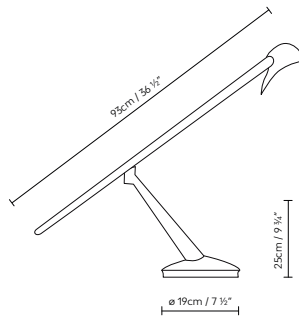

Bluebird

by Jorge Pensi

BLUEBIRD T

Raw / Natural Oak and Chrome / Natural Mahogany.

							€
602006	BLUEBIRD T LED RAW	LED 6,3W 840lm 350mA 3000K CRI≥90 110-230V	F	7	100 x 34 x 24 cm VOL 0,082 m³		573,34
602007	BLUEBIRD T LED CHROME						573,34

Blux System

BLUX SYSTEM T30

BLUX SYSTEM T40

Black (matte), Red (matte), Beige (matte), Brass (matte) / Black (matte) and Copper (matte) / Black (matte).

BLUX SYSTEM F p. 30

BLUX SYSTEM C p. 40

BLUX SYSTEM W p. 45

							€
736010	BLUX SYSTEM T30 BLACK	LED 10W (E27) / Flu. max. 11W (E27)	D/G	5,65	25 x 25 x 78 cm VOL 0,048 m³		381,37
736011	BLUX SYSTEM T30 RED						381,37
736012	BLUX SYSTEM T30 BEIGE						381,37
736013	BLUX SYSTEM T30 BRASS						409,48
736014	BLUX SYSTEM T30 COPPER					409,48	
736020	BLUX SYSTEM T40 BLACK	LED 10W (E27) / Flu. max. 11W (E27)	D/G	5,4	25 x 25 x 78 cm VOL 0,048 m³		361,97
736021	BLUX SYSTEM T40 RED						361,97
736022	BLUX SYSTEM T40 BEIGE						361,97
736023	BLUX SYSTEM T40 BRASS						390,08
736024	BLUX SYSTEM T40 COPPER						390,08