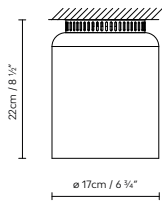

Aspen

by Werner Aisslinger

ASPEN C17A