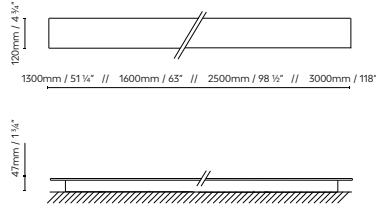

MARC DOS W (1L - 2L)

841160	MARC DOS W130 (1L) LED GREY									510,85
841161	MARC DOS W130 (1L) LED WHITE	LED 20,5W 3536lm 450mA 3000K								510,85
841162	MARC DOS W130 (1L) LED BLACK	CRI≥90 230V	D	6	160 x 15 x 15 cm					510,85
841163	MARC DOS W130 (1L) LED OAK									663,69
841160D	MARC DOS W130 (1L) LED DIM GREY									656,66
841161D	MARC DOS W130 (1L) LED DIM WHITE	LED 20,5W 3536lm 450mA 3000K								656,66
841162D	MARC DOS W130 (1L) LED DIM BLACK	CRI≥90 230V DIM PUSH DALI	D	6	160 x 15 x 15 cm					656,66
841163D	MARC DOS W130 (1L) LED DIM OAK									809,49
841165	MARC DOS W130 (2L) LED GREY									618,78
841166	MARC DOS W130 (2L) LED WHITE	LED 2 x 20,5W 7072lm 450mA 3000K								618,78
841167	MARC DOS W130 (2L) LED BLACK	CRI≥90 230V	D	6	160 x 15 x 15 cm					618,78
841168	MARC DOS W130 (2L) LED OAK									771,62
841165D	MARC DOS W130 (2L) LED DIM GREY									770,72
841166D	MARC DOS W130 (2L) LED DIM WHITE	LED 2 x 20,5W 7072lm 450mA 3000K								770,72
841167D	MARC DOS W130 (2L) LED DIM BLACK	CRI≥90 230V DIM PUSH DALI	D	6	160 x 15 x 15 cm					770,72
841168D	MARC DOS W130 (2L) LED DIM OAK									923,55
841170	MARC DOS W160 (1L) LED GREY									653,42
841171	MARC DOS W160 (1L) LED WHITE	LED 25,4W 4420lm 450mA 3000K								653,42
841172	MARC DOS W160 (1L) LED BLACK	CRI≥90 230V	D	7	190 x 15 x 15 cm					653,42
841173	MARC DOS W160 (1L) LED OAK									831,09
841170D	MARC DOS W160 (1L) LED DIM GREY									798,30
841171D	MARC DOS W160 (1L) LED DIM WHITE	LED 25,4W 4420lm 450mA 3000K								798,30
841172D	MARC DOS W160 (1L) LED DIM BLACK	CRI≥90 230V DIM PUSH DALI	D	7	190 x 15 x 15 cm					798,30
841173D	MARC DOS W160 (1L) LED DIM OAK									975,98
841175	MARC DOS W160 (2L) LED GREY									757,78
841176	MARC DOS W160 (2L) LED WHITE	LED 2 x 25,4W 8840lm 450mA 3000K								757,78
841177	MARC DOS W160 (2L) LED BLACK	CRI≥90 230V DIM PUSH DALI	D	7	190 x 15 x 15 cm					757,78
841178	MARC DOS W160 (2L) LED OAK									935,45
841175D	MARC DOS W160 (2L) LED DIM GREY									909,71
841176D	MARC DOS W160 (2L) LED DIM WHITE	LED 2 x 25,4W 8840lm 450mA 3000K								909,71
841177D	MARC DOS W160 (2L) LED DIM BLACK	CRI≥90 230V DIM PUSH DALI	D	7	190 x 15 x 15 cm					909,71
841178D	MARC DOS W160 (2L) LED DIM OAK									1.087,38
841150	MARC DOS W250 (1L) LED GREY									1.351,77
841151	MARC DOS W250 (1L) LED WHITE	LED 43,2W 7514lm 450mA 3000K								1.351,77
841152	MARC DOS W250 (1L) LED BLACK	CRI≥90 230V	D	11	280 x 15 X 15 cm					1.351,77
841153	MARC DOS W250 (1L) LED OAK									1.499,81
841150D	MARC DOS W250 (1L) LED DIM GREY									1.579,02
841151D	MARC DOS W250 (1L) LED DIM WHITE	LED 43,2W 7514lm 450mA 3000K								1.579,02
841152D	MARC DOS W250 (1L) LED DIM BLACK	CRI≥90 230V DIM PUSH DALI	D	11	280 x 15 X 15 cm					1.579,02
841153D	MARC DOS W250 (1L) LED DIM OAK									1.727,07
841155	MARC DOS W250 (2L) LED GREY									1.517,45
841156	MARC DOS W250 (2L) LED WHITE	LED 2 x 43,2W 15028lm 450mA 3000K								1.517,45
841157	MARC DOS W250 (2L) LED BLACK	CRI≥90 230V	D	11	280 x 15 X 15 cm					1.517,45
841158	MARC DOS W250 (2L) LED OAK									1.667,63
841155D	MARC DOS W250 (2L) LED DIM GREY									1.851,71
841156D	MARC DOS W250 (2L) LED DIM WHITE	LED 2 x 43,2W 15028lm 450mA 3000K								1.851,71
841157D	MARC DOS W250 (2L) LED DIM BLACK	CRI≥90 230V DIM PUSH DALI	D	11	280 x 15 X 15 cm					1.851,71
841158D	MARC DOS W250 (2L) LED DIM OAK									2.001,91

CASAMBI on request / bajo pedido (MARC DOS W LED DIM)

150,00