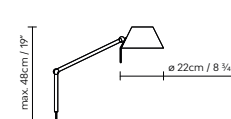

PETITE T12

- Grey (matte), White (matte) and Silver (shiny).

PETITE W p. 48