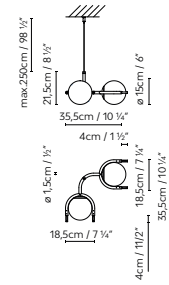

C_BALL SYSTEM S 90°H SINGLE SUSPENSION

- Black (matte).
- **C_BALLS** p. 16
- **C_BALL F** p. 31
- **C_BALL T** p. 35
- **C_BALL W** p. 47