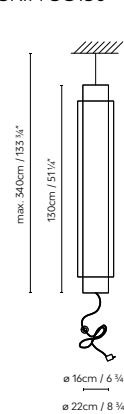

Scout

by Stone Desings

SCOUT S22

SCOUT S40

1. Beige (matte), Red (matte) and Grey (matte). RAL 9003 (matte), RAL 1012 (matte), RAL 7037 (matte), RAL 1034 (matte), RAL 6034 (matte), RAL 5024 (matte), RAL 4004 (matte), RAL 5017 (matte), RAL 5012 (matte), RAL 3015 (matte), RAL 7035 (matte) and RAL 7021 (matte).

See online color configurator

								€
726360	SCOUT S22 LED BEIGE							495,37
726361	SCOUT S22 LED RED	LED 16,6W 1350lm 2700K						495,37
726362	SCOUT S22 LED GREY	CRI≥90 230V DIM PHASE-CUT	F	2,4	22 x 22 x 52 cm			495,37
726363	SCOUT S22 LED+							495,37
726350	SCOUT S22 (E14) BEIGE							399,67
726351	SCOUT S22 (E14) RED	LED 2 x 6W (E14) / Flu.o. 2 x max. 5W (E14)	F/G	2	22 x 22 x 52 cm			399,67
726352	SCOUT S22 (E14) GREY				VOL 0,025 m³			399,67
726353	SCOUT S22 (E14)+							399,67
726310	SCOUT S40 LED BEIGE							698,43
726311	SCOUT S40 LED RED	LED 16,6W 1350lm 2700K						698,43
726312	SCOUT S40 LED GREY	CRI≥90 230V DIM PHASE-CUT	F	6,5	58 x 43 x 43 cm			698,43
726313	SCOUT S40 LED+				VOL 0,107 m³			698,43
726300	SCOUT S40 (E27) BEIGE							621,43
726301	SCOUT S40 (E27) RED	LED 2 x max. 15W (E27) /Fluo. 2 x max. 23W (E27)	F/G	6,5	58 x 43 x 43 cm			621,43
726302	SCOUT S40 (E27) GREY				VOL 0,107 m³			621,43
726303	SCOUT S40 (E27)+							621,43
CASAMBI on request / bajo pedido								100,00

Skin

by AIA Salazar-Navarro

SKIN S70

SKIN S100

SKIN S130

SKIN S160

SKIN SC130

SKIN SC160

1. Steel and Bronze (satin).