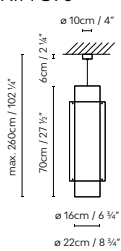

Scout

by Stone Desings

SCOUT S22

SCOUT S40

1. Beige (matte), Red (matte) and Grey (matte). RAL 9003 (matte), RAL 1012 (matte), RAL 7037 (matte), RAL 1034 (matte), RAL 6034 (matte), RAL 5024 (matte), RAL 4004 (matte), RAL 5017 (matte), RAL 5012 (matte), RAL 3015 (matte), RAL 7035 (matte) and RAL 7021 (matte).

See online color configurator

								€
726360	SCOUT S22 LED BEIGE							495,37
726361	SCOUT S22 LED RED	LED 16,6W 1350lm 2700K						495,37
726362	SCOUT S22 LED GREY	CRI≥90 230V DIM PHASE-CUT	F	2,4	22 x 22 x 52 cm			495,37
726363	SCOUT S22 LED+							495,37
726350	SCOUT S22 (E14) BEIGE							399,67
726351	SCOUT S22 (E14) RED	LED 2 x 6W (E14) / Flu.o. 2 x max. 5W (E14)	F/G	2	22 x 22 x 52 cm			399,67
726352	SCOUT S22 (E14) GREY				VOL 0,025 m³			399,67
726353	SCOUT S22 (E14)+							399,67
726310	SCOUT S40 LED BEIGE							698,43
726311	SCOUT S40 LED RED	LED 16,6W 1350lm 2700K						698,43
726312	SCOUT S40 LED GREY	CRI≥90 230V DIM PHASE-CUT	F	6,5	58 x 43 x 43 cm			698,43
726313	SCOUT S40 LED+				VOL 0,107 m³			698,43
726300	SCOUT S40 (E27) BEIGE							621,43
726301	SCOUT S40 (E27) RED	LED 2 x max. 15W (E27) /Fluo. 2 x max. 23W (E27)	F/G	6,5	58 x 43 x 43 cm			621,43
726302	SCOUT S40 (E27) GREY				VOL 0,107 m³			621,43
726303	SCOUT S40 (E27)+							621,43
CASAMBI on request / bajo pedido								100,00

Skin

by AIA Salazar-Navarro

SKIN S70

SKIN S100

SKIN S130

SKIN S160

SKIN SC130

SKIN SC160

1. Steel and Bronze (satin).