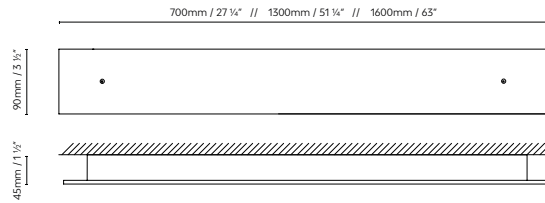

839460D	MARC C130 (1L) LED DIM GREY							640,12
839461D	MARC C130 (1L) LED DIM WHITE	LED 20,5W 3536lm 450mA 3000K	D	5,1	11,5 x 14,5 x 141 cm	Ø		640,12
839462D	MARC C130 (1L) LED DIM BLACK	CRI≥90 230V DIM PUSH DALI			VOL 0,024 m⁶			640,12
839463D	MARC C130 (1L) LED DIM OAK							947,64
839470	MARC C160 (1L) LED GREY							564,97
839471	MARC C160 (1L) LED WHITE	LED 25,4W 4420lm 450mA 3000K	D	7,2	10 x 14 x 181 cm	Ø		564,97
839472	MARC C160 (1L) LED BLACK	CRI≥90 230V			VOL 0,025 m⁶			564,97
839473	MARC C160 (1L) LED OAK							913,48
839470D	MARC C160 (1L) LED DIM GREY							710,78
839471D	MARC C160 (1L) LED DIM WHITE	LED 25,4W 4420lm 450mA 3000K	D	7,2	10 x 14 x 181 cm	Ø		710,78
839472D	MARC C160 (1L) LED DIM BLACK	CRI≥90 230V DIM PUSH DALI			VOL 0,025 m⁶			710,78
839473D	MARC C160 (1L) LED DIM OAK							1.059,29
CASAMBI on request / bajo pedido (MARC C LED DIM)								150,00

MARC W (1L - 2L)

								€
839150	MARC W70 (1L) LED GREY							344,91
839151	MARC W70 (1L) LED WHITE	LED 10,2W 1768lm 450mA 3000K	D	2,5	10 x 14 x 83 cm	Ø		344,91
839152	MARC W70 (1L) LED BLACK	CRI≥90 110-230V			VOL 0,012 m⁵			344,91
839153	MARC W70 (1L) LED OAK							498,66
839150D	MARC W70 (1L) LED DIM GREY							493,55
839151D	MARC W70 (1L) LED DIM WHITE	LED 10,2W 1768lm 450mA 3000K	D	2,5	10 x 14 x 83 cm	Ø		493,55
839152D	MARC W70 (1L) LED DIM BLACK	CRI≥90 110-230V DIM PUSH DALI			VOL 0,012 m⁵			493,55
839153D	MARC W70 (1L) LED DIM OAK							647,31
839155	MARC W70 (2L) LED GREY							379,50
839156	MARC W70 (2L) LED WHITE	LED 2 x 10,2W 3536lm 450mA 3000K	D	2,5	10 x 14 x 83 cm	Ø		379,50
839157	MARC W70 (2L) LED BLACK	CRI≥90 230V			VOL 0,012 m⁵			379,50
839158	MARC W70 (2L) LED OAK							533,26
839155D	MARC W70 (2L) LED DIM GREY							534,40
839156D	MARC W70 (2L) LED DIM WHITE	LED 2 x 10,2W 3536lm 450mA 3000K	D	2,5	10 x 14 x 83 cm	Ø		534,40
839157D	MARC W70 (2L) LED DIM BLACK	CRI≥90 230V DIM PUSH DALI			VOL 0,012 m⁵			534,40
839158D	MARC W70 (2L) LED DIM OAK							688,16
839160	MARC W130 (1L) LED GREY							460,37
839161	MARC W130 (1L) LED WHITE	LED 20,5W 3536lm 450mA 3000K	D	3,8	11,5 x 14,5 x 141 cm	Ø		460,37
839162	MARC W130 (1L) LED BLACK	CRI≥90 230V			VOL 0,024 m⁶			460,37
839163	MARC W130 (1L) LED OAK							614,13
839160D	MARC W130 (1L) LED DIM GREY							606,14
839161D	MARC W130 (1L) LED DIM WHITE	LED 20,5W 3536lm 450mA 3000K	D	3,8	11,5 x 14,5 x 141 cm	Ø		606,14
839162D	MARC W130 (1L) LED DIM BLACK	CRI≥90 230V DIM PUSH DALI			VOL 0,024 m⁶			606,14
839163D	MARC W130 (1L) LED DIM OAK							759,90
839165	MARC W130 (2L) LED GREY							549,92
839166	MARC W130 (2L) LED WHITE	LED 2 x 20,5W 7072lm 450mA 3000K	D	3,8	11,5 x 14,5 x 141 cm	Ø		549,92
839167	MARC W130 (2L) LED BLACK	CRI≥90 230V			VOL 0,024 m⁶			549,92
839168	MARC W130 (2L) LED OAK							703,68
839165D	MARC W130 (2L) LED DIM GREY							701,79
839166D	MARC W130 (2L) LED DIM WHITE	LED 2 x 20,5W 7072lm 450mA 3000K	D	3,8	11,5 x 14,5 x 141 cm	Ø		701,79
839167D	MARC W130 (2L) LED DIM BLACK	CRI≥90 230V DIM PUSH DALI			VOL 0,024 m⁶			701,79
839168D	MARC W130 (2L) LED DIM OAK							855,55
839170	MARC W160 (1L) LED GREY							515,09
839171	MARC W160 (1L) LED WHITE	LED 25,4W 4420lm 450mA 3000K	D	4,4	10 x 14 x 181 cm	Ø		515,09
839172	MARC W160 (1L) LED BLACK	CRI≥90 230V			VOL 0,025 m⁶			515,09
839173	MARC W160 (1L) LED OAK							688,89
839170D	MARC W160 (1L) LED DIM GREY							660,89
839171D	MARC W160 (1L) LED DIM WHITE	LED 25,4W 4420lm 450mA 3000K	D	4,4	10 x 14 x 181 cm	Ø		660,89
839172D	MARC W160 (1L) LED DIM BLACK	CRI≥90 230V DIM PUSH DALI			VOL 0,025 m⁶			660,89
839173D	MARC W160 (1L) LED DIM OAK							834,69