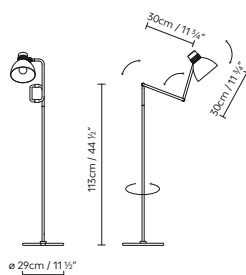

Blux System

BLUX SYSTEM F30