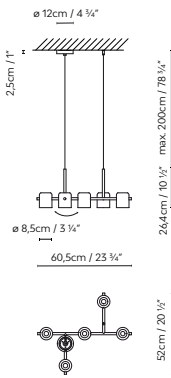

Kup

by e27, Tim Brauns

KUP 1