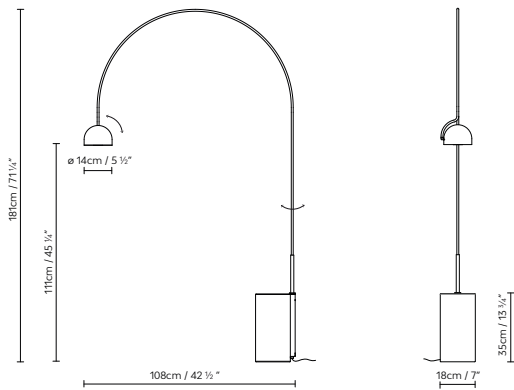

Bowee

by Werner Aisslinger

BOWEE F

- Beige (matte), Clear turquoise (matte) and Metallic English bronze.
- **DIMMER**
- **BOWEE S** p. 14
- **BOWEE W** p. 46

758200	BOWEE F BEIGE								1.034
758201	BOWEE F CLEAR TURQUOISE			LED 9W 1100lm 500mA 2700K					1.034
758202	BOWEE F METALLIC ENGLISH BRONZE			CRI≥90 100-230V	G				1.034
758203	BOWEE F BLACK								1.034
CASAMBI on request / bajo pedido									100,00