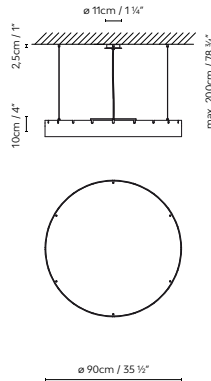

BOWEE SH4

BOWEE SH6

758350	BOWEE SH4 BEIGE								€ 883,00
758351	BOWEE SH4 CLEAR TURQUOISE	LED 4 x 6,4W 2880lm 350mA 2700K				G	33 x 33 x 169 cm	Ø	883,00
758352	BOWEE SH4 METALLIC ENGLISH BRONZE	CRI≥90 100-230V PUSH					VOL 0,184 m³	Ø	883,00
758353	BOWEE SH4 BLACK								883,00
758360	BOWEE SH6 BEIGE								1.161,00
758361	BOWEE SH6 CLEAR TURQUOISE	LED 6 x 6,4W 4320lm 350mA 2700K				G	194 x 51 x 14 cm	Ø	1.161,00
758362	BOWEE SH6 METALLIC ENGLISH BRONZE	CRI≥90 100-230V PUSH					VOL 0,138	Ø	1.161,00
758363	BOWEE SH6 BLACK								1.161,00
CASAMBI on request / bajo pedido									150,00

Castle

by Stone Designs

CASTLE S60

CASTLE S90

CASTLE S120

- White (matte), Black (matte) and Natural Oak.
- **DIMMER**
- **CASTLE C** p. 41

737311	CASTLE S60 WHITE								€ 1.080,18
737312	CASTLE S60 BLACK	LED 17,4W 3416lm 150mA 3000K				C	72,5 x 72 x 22,5 cm	Ø	1.080,18
737313	CASTLE S60 OAK	CRI≥90 230V DIM PUSH/DALI					VOL 0,12 m³	Ø	1.327,94
737331	CASTLE S90 WHITE								1.690,20
737332	CASTLE S90 BLACK	LED 41W 7960lm 350mA 3000K				C	97 x 97 x 19 cm	Ø	1.690,20
737333	CASTLE S90 OAK	CRI≥90 230V DIM PUSH/DALI					VOL 0,179 m³	Ø	1.969,46
737351	CASTLE S120 WHITE								2.373,66
737352	CASTLE S120 BLACK	LED 19,5W 3664lm 225mA + LED 41W 7960lm				C	130 x 130 x 21 cm	Ø	2.373,66
737353	CASTLE S120 OAK	350mA 3000K CRI≥90 230V DIM PUSH/DALI					VOL 0,35 m³	Ø	2.709,20
CASAMBI on request / bajo pedido									150,00