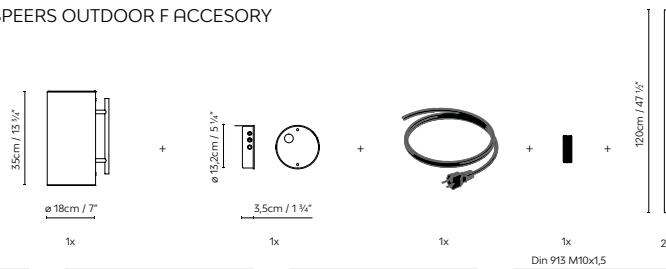

Speers Outdoor

by David Abad

SPEERS OUTDOOR LIGHT SOURCE

SPEERS OUTDOOR F ACCESORY

Ⓛ Black (matte) and White (matte).

SPEERS OUTDOOR C ACCESORY

SPEERS OUTDOOR ANGLE ACCESORY (2X)

SPEERS OUTDOOR W ACCESORY

SPEERS OUTDOOR STEM ACCESORY 120/150

SPEERS OUTDOOR CONNECTION BOX

753200	SPEERS OUTDOOR F ACCESORY								€
						29,5	128 x 16,5 x 14,5 + 28 x 28 x 41 cm VOL 0,062 m³		750,75
753110	SPEERS OUTDOOR W ACCESORY					0,324	16,5 x 14,5 x 12,5 cm VOL 0,002 m³		70,30
753130	SPEERS OUTDOOR ANGLE ACCESORY					0,6	20 x 16 x 15 cm VOL 0,005 m³		135,19
753400	SPEERS OUTDOOR C ACCESORY					0,6	20 x 16 x 15 cm VOL 0,005 m³		92,47
753900	SPEERS OUTDOOR CONNECTION BOX					0,6	20 x 16 x 15 cm VOL 0,005 m³		154,12
753920	SPEERS OUTDOOR STEM ACCESORY 120					1,386	125 x 6 x 6 cm VOL 0,004 m³		86,52
753930	SPEERS OUTDOOR STEM ACCESORY 150					1,715	155 x 6 x 6 cm VOL 0,005 m³		97,34
753000	SPEERS OUTDOOR LIGHT SOURCE BLACK								
753001	SPEERS OUTDOOR LIGHT SOURCE WHITE	LED 7W 520lm 2700K CRI≥90 230V	G	1,2	16 x 16 x 25 cm VOL 0,006 m³			⊕	450,45

Speers Outdoor W1

by David Abad

SPEERS OUTDOOR W1

Ⓛ Black (matte) and White (matte).

753122	SPEERS OUTDOOR W1 BLACK								€
753121	SPEERS OUTDOOR W1 WHITE	LED 7W 520lm 2700K CRI≥90 230V	G	2	22 x 22 x 24,5 cm VOL 0,011 m³			⊕	465,00