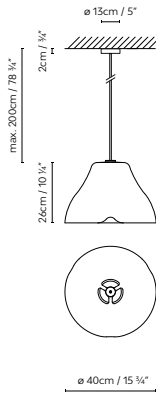

Ginkgo

by e27, Tim Brauns

GINKGO S40