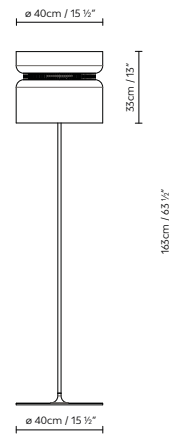

ASPEN F40

- **SHADE:** Grey (matte), Snow (matte), Lemon (matte), Mango (matte), Clear turquoise (matte), Aqua (matte), Merlot (matte), River (matte), Sea (matte), Rose (matte), Limestone (matte), Black (matte) and Brass (matte).
- **RING:** Black (matte).

DIMMER

ASPEN S p. 14

ASPEN C p. 40

ASPEN SH p. 50

							€
727220	ASPEN F17	LED 10W (E27) DIM / Fluor. max. 23W (E27) DIM	D/G	10,5	202 x 24 x 21 + 34 x 31 x 9 cm VOL 0,11 m³		528,10
727221	ASPEN F40	LED 3 x 10W (E27) DIM / Fluor. 3 x max. 23W (E27) DIM	D/G	20,2	176 x 18 x 18 + 52 x 52 x 10 + 50 x 50 x 59 cm VOL 0,323 m³		829,57
CASAMBI on request / bajo pedido							100,00