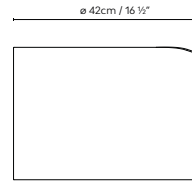

A3-A4

by Stone Designs

A4 L

A4 R

A3 L

A3 R

Ⓛ Natural Oak, White (matte) and Black (matte).

731111	A3 (L) WHITE								€
731112	A3 (L) BLACK								338,47
731110	A3 (L) OAK								417,45
731101	A3 (R) WHITE								338,47
731102	A3 (R) BLACK								338,47
731100	A3 (R) OAK								417,45
731161	A4 (L) WHITE								284,12
731162	A4 (L) BLACK								284,12
731160	A4 (L) OAK								360,97
731151	A4 (R) WHITE								284,12
731152	A4 (R) BLACK								284,12
731150	A4 (R) OAK								360,97

Blux System

Designed in 1979

BLUX SYSTEM W

Ⓛ Black (matte), Red (matte), Beige (matte), Brass (matte) / Black (matte) and Copper (matte) / Black (matte).

BLUX SYSTEM W20

BLUX SYSTEM W20 PLUG-IN

Ⓛ **BLUX SYSTEM F** p. 30
Ⓛ **BLUX SYSTEM T** p. 35
Ⓛ **BLUX SYSTEM C** p. 40

BLUX SYSTEM W40

BLUX SYSTEM W40 PLUG-IN

BLUX SYSTEM W125

BLUX SYSTEM W125 PLUG-IN