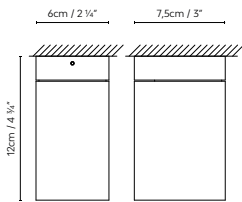

AMS

by David Abad

Corten steel and Stainless steel 316L.

							€
712220	AMS 12 CORTEN	LED 2,5W (G9)	E	2,368	15 x 15x 15 cm VOL 0,001 m³		640,19
712221	AMS 12 INOX						700,40
712200	AMS 20 CORTEN	LED 10W (E27) / Fluo. 18W (E27)	D/G	6,5	24 x 24 x 26 cm VOL 0,015 m³		660,83
712201	AMS 20 INOX						820,93
712210	AMS 40 CORTEN	LED 13W (E27) / Fluo. 26W (E27)	D/G	32	50 x 50 x 59 cm VOL 0,147 m³		1302,83
712211	AMS 40 INOX						1696,62

Blok Out

by David Abad

BLOK OUT C

Silver (anodised), Bronze and Corten.

							€
707400	BLOK OUT C SILVER	LED PAR16 5W (Gu10)	F	1,2	15 x 12 x 17 cm VOL 0,003 m³		254,68
707401	BLOK OUT C BRONZE						265,33
707402	BLOK OUT C CORTEN						265,33
707100	BLOK OUT W15 (1L) SILVER	LED PAR16 5W (Gu10)	F	1,3	13,5 x 12,5 x 26 cm VOL 0,004 m³		300,31
707101	BLOK OUT W15 (1L) BRONZE						305,64
707102	BLOK OUT W15 (1L) CORTEN						305,64
707110	BLOK OUT W15 (2L) SILVER	LED PAR16 2 x 5W (Gu10)	F	1,134	27 x 17 x 17 cm VOL 0,004 m³		317,68
707111	BLOK OUT W15 (2L) BRONZE						323,27
707112	BLOK OUT W15 (2L) CORTEN						323,27
707150	BLOK OUT W20 (1L) SILVER	LED PAR20 6W (Gu10)	F	1,9	35 x 19 x 15 cm VOL 0 m³		338,87
707151	BLOK OUT W20 (1L) BRONZE						344,37
707152	BLOK OUT W20 (1L) CORTEN						344,37
707160	BLOK OUT W20 (2L) SILVER	LED PAR20 2 x 6W (Gu10)	F	2,13	35 x 19 x 15 cm VOL 0 m³		355,91
707161	BLOK OUT W20 (2L) BRONZE						362,76
707162	BLOK OUT W20 (2L) CORTEN						362,76

CASAMBI on request / bajo pedido (BLOK OUT W20)

100,00