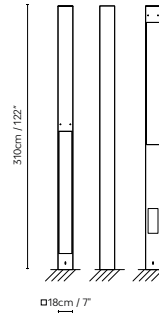

TOPA 320-2

Galvanised and Corten.

							€
678221	TOPA 100 LED GALVANISED	LED 32,1W 4480lm 700mA 3000K	E	40	120 x 25 x 25 cm VOL 0,075 m³		1.532,16
678231	TOPA 100 LED CORTEN	CRI≥90 110-230V					1.685,37
678910	TOPA 100: SET OF BOLT FIXTURES			2,12	34 x 29 x 8 cm VOL 0,007 m³		68,50
678211	TOPA 320-1 LED GALVANISED	LED 32,1W 4480lm 700mA 3000K	E	90	340 x 25 x 25 cm VOL 0,2125 m³		2.463,46
678241	TOPA 320-1 LED CORTEN	CRI≥90 110-230V					2.709,80
678920	TOPA 320-1: SET OF BOLT FIXTURES			2,12	34 x 29 x 8 cm VOL 0,007 m³		87,55
678201	TOPA 320-2 LED GALVANISED	LED 2 x 32,1W 8960lm 700mA 3000K	E	90	340 x 25 x 25 cm VOL 0,2125 m³		3.238,51
678251	TOPA 320-2 LED CORTEN	CRI≥90 110-230V					3.562,36
678920	TOPA 320-2: SET OF BOLT FIXTURES			2,12	34 x 29 x 8 cm VOL 0,007 m³		87,55

*Excluding delivery

Zenete

by Martínez
y Soler Arquitectos