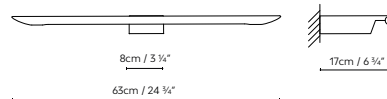

ELIANA W PICTURE

- White (matte) and Grey (matte).

							€
615111	ELIANA W2 LED WHITE	LED 7,35W 1000lm 350mA 3000K CRI≥90 110-230V	E	3,172	110 x 13,5 x 13,5 cm VOL 0,02 m³		389,84
615112	ELIANA W2 LED GREY						389,84
615121	ELIANA W PICTURE LED WHITE	LED 7,35W 1000lm 350mA 3000K CRI≥90 110-230V	E	1,096	68 x 19,5 x 7 cm VOL 0,01 m³		367,13
615122	ELIANA W PICTURE LED GREY						367,13