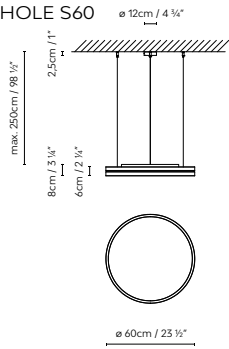

Lite Hole

by David Abad

LITE HOLE S60