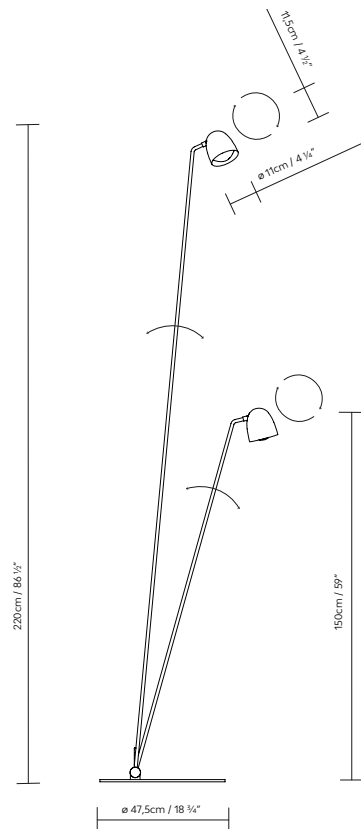

Speers

SPEERS F

by David Abad

White (matte) / brass (satin) and Black (matte) / copper (satin).

SPEERS S p. 27

SPEERS W p. 49

								€
729206	SPEERS F WHITE-BRASS	LED 2 x 7W 1080lm 2700K CRI≥90 230V	G	20	230 x 25 x 25 + 50 x 50 x 16 cm VOL 0,183 m³		1.393,11	
729202	SPEERS F BLACK-COPPER						1.393,11	
CASAMBI on request / bajo pedido								150,00