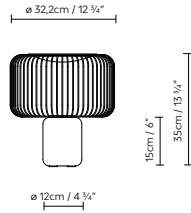

Keshi

by Werner Aisslinger

KESHI T30