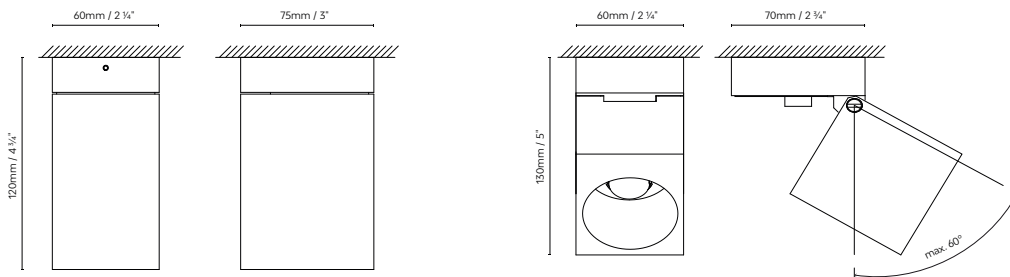

Blok

by David Abad

BLOK C10

BLOK C10 ORIENTABLE

Silver (satin), White (matte) and Bronze.

BLOK W 1L / BLOK W 2L