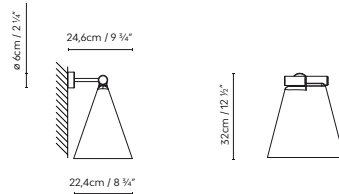

CONE LIGHT W

- White (matte) / Brass.
- **CONE LIGHT S** p. 16

							€
739111	CONE LIGHT W BRASS	LED 15W (E27) / Flu. max. 30W (E27)	D/G	5,1	35 x 35 x 46 cm VOL 0 m³		306,89

Eliana

by Manel Ybargüenoitia s