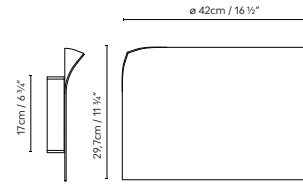

A3-A4

by Stone Designs

A4 L

A4 R

A3 L

A3 R

Ⓛ Natural Oak, White (matte) and Black (matte).

731111	A3 (L) WHITE								€
731112	A3 (L) BLACK								338,47
731110	A3 (L) OAK								417,45
731101	A3 (R) WHITE								338,47
731102	A3 (R) BLACK								338,47
731100	A3 (R) OAK								417,45
731161	A4 (L) WHITE								284,12
731162	A4 (L) BLACK								284,12
731160	A4 (L) OAK								360,97
731151	A4 (R) WHITE								284,12
731152	A4 (R) BLACK								284,12
731150	A4 (R) OAK								360,97

Blux System

Designed in 1979

BLUX SYSTEM W

Ⓛ Black (matte), Red (matte), Beige (matte), Brass (matte) / Black (matte) and Copper (matte) / Black (matte).

BLUX SYSTEM W20

BLUX SYSTEM W20 PLUG-IN

Ⓛ **BLUX SYSTEM F** p. 30
Ⓛ **BLUX SYSTEM T** p. 35
Ⓛ **BLUX SYSTEM C** p. 40

BLUX SYSTEM W40

BLUX SYSTEM W40 PLUG-IN

BLUX SYSTEM W125

BLUX SYSTEM W125 PLUG-IN