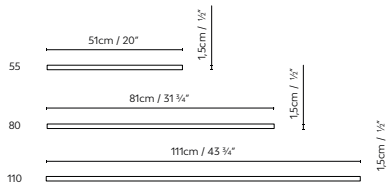

Aspen SH

by Werner Aisslinger

ASPEN SH CONNECTION 55/80/110

ASPEN SH A

ASPEN SH B

1. **SHADE:** Grey (matte), Snow (matte), Lemon (matte), Mango (matte), Clear turquoise (matte), Aqua (matte), Merlot (matte), River (matte), Sea (matte), Rose (matte), Limestone (matte), Black (matte) and Brass (matte).
   RING: Black (matte).

See online color configurator

- **ASPEN S** p. 14
- **ASPEN F** p. 30
- **ASPEN C** p. 40