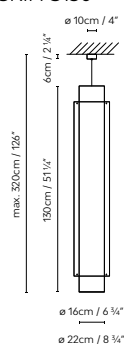

Scout

by Stone Desings

SCOUT S22

SCOUT S40

1. Beige (matte), Red (matte) and Grey (matte). RAL 9003 (matte), RAL 1012 (matte), RAL 7037 (matte), RAL 1034 (matte), RAL 6034 (matte), RAL 5024 (matte), RAL 4004 (matte), RAL 5017 (matte), RAL 5012 (matte), RAL 3015 (matte), RAL 7035 (matte) and RAL 7021 (matte).

See online color configurator

								€
726360	SCOUT S22 LED BEIGE							495,37
726361	SCOUT S22 LED RED	LED 16,6W 1350lm 2700K						495,37
726362	SCOUT S22 LED GREY	CRI≥90 230V DIM PHASE-CUT	F	2,4	22 x 22 x 52 cm			495,37
726363	SCOUT S22 LED+							495,37
726350	SCOUT S22 (E14) BEIGE							399,67
726351	SCOUT S22 (E14) RED	LED 2 x 6W (E14) / Flu.o. 2 x max. 5W (E14)	F/G	2	22 x 22 x 52 cm			399,67
726352	SCOUT S22 (E14) GREY				VOL 0,025 m³			399,67
726353	SCOUT S22 (E14)+							399,67
726310	SCOUT S40 LED BEIGE							698,43
726311	SCOUT S40 LED RED	LED 16,6W 1350lm 2700K						698,43
726312	SCOUT S40 LED GREY	CRI≥90 230V DIM PHASE-CUT	F	6,5	58 x 43 x 43 cm			698,43
726313	SCOUT S40 LED+				VOL 0,107 m³			698,43
726300	SCOUT S40 (E27) BEIGE							621,43
726301	SCOUT S40 (E27) RED	LED 2 x max. 15W (E27) /Fluo. 2 x max. 23W (E27)	F/G	6,5	58 x 43 x 43 cm			621,43
726302	SCOUT S40 (E27) GREY				VOL 0,107 m³			621,43
726303	SCOUT S40 (E27)+							621,43
CASAMBI on request / bajo pedido								100,00

Skin

by AIA Salazar-Navarro

SKIN S70

SKIN S100

SKIN S130

SKIN S160

SKIN SC130

SKIN SC160

1. Steel and Bronze (satin).