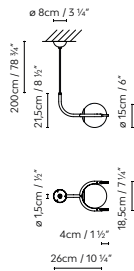

C_Ball System

by Stone Designs

C_BALL S CURRENT SUPPLY