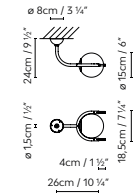

C_BALL SYSTEM C/W CURRENT SUPPLY