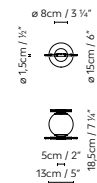

C_BALL SYSTEM C/W 90°H CURRENT SUPPLY

C_BALL SYSTEM C/W CURRENT SUPPLY

C_BALL SYSTEM C/W 90°V CURRENT SUPPLY

C_BALL SYSTEM LIGHT MODULE

C_BALL SYSTEM SUSPENSION CABLE

C_BALL SYSTEM LINEAR UNION JOIN

C_BALL SYSTEM LINEAR UNION 30/50/80/110