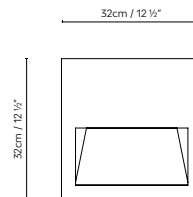

LAP WR30

Corten steel and Stainless steel 316L.

710100	LAP WR20 LED CORTEN	LED 2 x 4,5W 1092lm 250mA 3000K CRI≥90 230V	F	6	14 x 35 x 35 cm				€ 576,19
710101	LAP WR20 LED INOX				VOL 0,017 m³				621,65
710130	LAP WR30 LED CORTEN	LED 2 x 4,5W 1092lm 250mA 3000K CRI≥90 230V	F	7,3	17,5 x 41 x 42 cm				720,74
710131	LAP WR30 LED INOX				VOL 0,03 m³				781,90