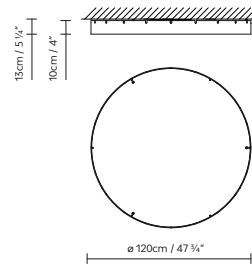

CASTLE C120

White (matte), Black (matte) and Natural Oak.

DIMMER

CASTLE S p. 15

737411	CASTLE C60 WHITE								€
737412	CASTLE C60 BLACK	LED 17,4W 3416lm 150mA 3000K	C	10,6	72,5 x 72 x 22,5 cm	Ø		1.031,49	
737413	CASTLE C60 OAK	CRI≥90 230V DIM PUSH/DALI			VOL 0,12 m³			1.279,23	
737431	CASTLE C90 WHITE							1.641,49	
737432	CASTLE C90 BLACK	LED 41W 7960lm 350mA 3000K	C	17,6	97 x 97 x 19 cm	Ø		1.641,49	
737433	CASTLE C90 OAK	CRI≥90 230V DIM PUSH/DALI			VOL 0,179 m³			1.920,77	
737451	CASTLE C120 WHITE							2.441,90	
737452	CASTLE C120 BLACK	LED 19,5W 3664lm 225mA + LED 41W 7960lm	C	31,2	130 x 130 x 21 cm	Ø		2.441,90	
737453	CASTLE C120 OAK	350mA 3000K CRI≥90 230V DIM PUSH/DALI			VOL 0,35 m³			2.834,58	
CASAMBI on request / bajo pedido									150,00

Lite Hole

by David Abad