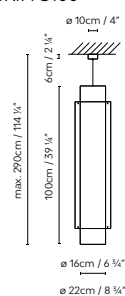

Scout

by Stone Desings

SCOUT S22

SCOUT S40

1. Beige (matte), Red (matte) and Grey (matte). RAL 9003 (matte), RAL 1012 (matte), RAL 7037 (matte), RAL 1034 (matte), RAL 6034 (matte), RAL 5024 (matte), RAL 4004 (matte), RAL 5017 (matte), RAL 5012 (matte), RAL 3015 (matte), RAL 7035 (matte) and RAL 7021 (matte).

See online color configurator

								€
726360	SCOUT S22 LED BEIGE							495,37
726361	SCOUT S22 LED RED	LED 16,6W 1350lm 2700K						495,37
726362	SCOUT S22 LED GREY	CRI≥90 230V DIM PHASE-CUT	F	2,4	22 x 22 x 52 cm			495,37
726363	SCOUT S22 LED+							495,37
726350	SCOUT S22 (E14) BEIGE							399,67
726351	SCOUT S22 (E14) RED	LED 2 x 6W (E14) / Flu.o. 2 x max. 5W (E14)	F/G	2	22 x 22 x 52 cm			399,67
726352	SCOUT S22 (E14) GREY				VOL 0,025 m³			399,67
726353	SCOUT S22 (E14)+							399,67
726310	SCOUT S40 LED BEIGE							698,43
726311	SCOUT S40 LED RED	LED 16,6W 1350lm 2700K						698,43
726312	SCOUT S40 LED GREY	CRI≥90 230V DIM PHASE-CUT	F	6,5	58 x 43 x 43 cm			698,43
726313	SCOUT S40 LED+				VOL 0,107 m³			698,43
726300	SCOUT S40 (E27) BEIGE							621,43
726301	SCOUT S40 (E27) RED	LED 2 x max. 15W (E27) /Fluo. 2 x max. 23W (E27)	F/G	6,5	58 x 43 x 43 cm			621,43
726302	SCOUT S40 (E27) GREY				VOL 0,107 m³			621,43
726303	SCOUT S40 (E27)+							621,43
CASAMBI on request / bajo pedido								100,00

Skin

by AIA Salazar-Navarro

SKIN S70

SKIN S100

SKIN S130

SKIN S160

SKIN SC130

SKIN SC160

1. Steel and Bronze (satin).