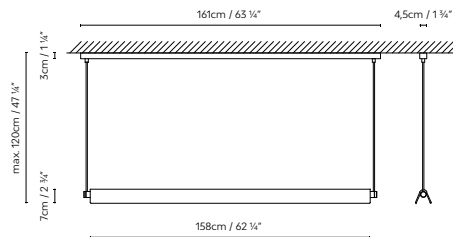

ROOF S160

ROOF: Silver (satin), White (matte) and Black (matte).
Accessories: Casing: Aluminium (satin), White (matte), Natural Oak and Natural Walnut.

DIMMER

847310	ROOF LED S130 SILVER									695,25
847311	ROOF LED S130 WHITE									695,25
847312	ROOF LED S130 BLACK									695,25
847905	ROOF S130 ACCESSORY: CASING ALUMINIUM									111,30
847903	ROOF S130 ACCESSORY: CASING WHITE									111,30
847910	ROOF S130 ACCESSORY: CASING OAK									207,71
847911	ROOF S130 ACCESSORY: CASING WALNUT									207,71
847360	ROOF LED S160 SILVER									746,75
847361	ROOF LED S160 WHITE									746,75
847362	ROOF LED S160 BLACK									746,75
847955	ROOF S160 ACCESSORY: CASING ALUMINIUM									132,36
847953	ROOF S160 ACCESSORY: CASING WHITE									132,36
847960	ROOF S160 ACCESSORY: CASING OAK									229,04
847961	ROOF S160 ACCESSORY: CASING WALNUT									229,04
CASAMBI on request / bajo pedido										150,00

Royal

by David Abad