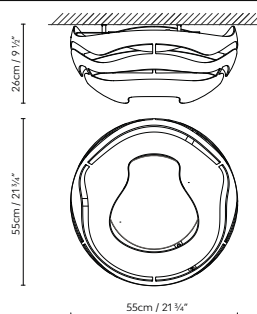

TREE SERIES C50

- White (matte) / white (matte), Black (matte) / black (matte), White (matte) / gold (matte) and Black (matte) / gold (matte).
- **DIMMER**
- **TREE SERIES S**
  p. 29

701452	TREE SERIES C50 LED WHITE-WHITE								917,19
701453	TREE SERIES C50 LED BLACK-BLACK	LED 19,5W 2350lm 700mA 3000K CRI≥90 230V DIM PUSH / 1-10V	E	9,7	55 x 55 x 25 cm VOL 0,22 m³			917,19	
701454	TREE SERIES C50 LED WHITE-GOLD							1.026,24	
701455	TREE SERIES C50 LED BLACK-GOLD							1.026,24	
CASAMBI on request / bajo pedido									150,00