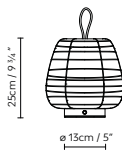

Misko Camp

by Stone Designs

MISKO CAMP

ø 25cm / 9 3/4"