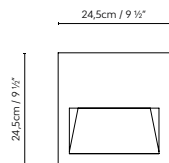

659250	KANPAZAR 150A LED	LED 4 x 12W 8304lm 350mA 3000K CRI≥90 230V	D						€ 911,38
659200	KANPAZAR 150A FLUO 2G11	Fluo. 2 x 55W (2G11)	D	15,4	51,5 x 51 x 156 cm				753,45
659210	KANPAZAR 150A FLUO G5	Fluo. 2 x 21W/39W (G5)			VOL 0,41 m³				753,45
659251	KANPAZAR 150B LED	LED 4 x 12W 8304lm 350mA 3000K CRI≥90 230V	D						€ 911,38
659201	KANPAZAR 150B FLUO 2G11	Fluo. 2 x 55W (2G11)	D	15,3	51,5 x 51 x 156 cm				753,45
659211	KANPAZAR 150B FLUO G5	Fluo. 2 x 21W/39W (G5)			VOL 0,41 m³				753,45
659252	KANPAZAR 150C LED	LED 4 x 12W 8304lm 350mA 3000K CRI≥90 230V	D						€ 1.067,52
659202	KANPAZAR 150C FLUO 2G11	Fluo. 2 x 55W (2G11)	D	37	51,5 x 51 x 156				920,75
659212	KANPAZAR 150C FLUO G5	Fluo. 2 x 21W/39W (G5)			+ 35 x 35 x 32 cm				920,75
					VOL 0,444 m³				
659254	KANPAZAR 150D LED	LED 4 x 12W 8304lm 350mA 3000K CRI≥90 230V	D						€ 1.067,52
659204	KANPAZAR 150D FLUO 2G11	Fluo. 2 x 55W (2G11)	D	20	51,5 x 51 x 156				920,75
659214	KANPAZAR 150D FLUO G5	Fluo. 2 x 21W/39W (G5)			+ 48 x 47,5 x 28,5 cm				920,75
					VOL 0,475 m³				
CASAMBI on request / bajo pedido (Kanpazar 150 LED)									150,00

Lap Bench

by David Abad

Concrete grey (satin) and Rust.

722250	LAP BENCH 45A LED GREY								€ 1.269,11
722251	LAP BENCH 45A LED RUST	LED 2 x 6,5W 900lm 12V 3000K CRI≥90 230V		23,7	50 x 50 x 59 cm				1.269,11
722252	LAP BENCH 45B LED GREY				VOL 0,147 m³				1.269,11
722253	LAP BENCH 45B LED RUST								1.269,11
722254	LAP BENCH 45-2A LED GREY	LED 2 x 6,5W 900lm 12V 3000K CRI≥90 230V		40	50 x 50 x 59				2.078,81
722255	LAP BENCH 45-2A LED RUST				+ 40 x 30 x 1600 cm				2.078,81
					VOL 2,067 m³				

Lap WR

by David Abad

LAP WR20

LAP WR30

Corten steel and Stainless steel 316L.

710100	LAP WR20 LED CORTEN	LED 2 x 4,5W 1092lm 250mA 3000K CRI≥90 230V	F	6	14 x 35 x 35 cm				€ 576,19
710101	LAP WR20 LED INOX				VOL 0,017 m³				621,65
710130	LAP WR30 LED CORTEN	LED 2 x 4,5W 1092lm 250mA 3000K CRI≥90 230V	F	7,3	17,5 x 41 x 42 cm				720,74
710131	LAP WR30 LED INOX				VOL 0,03 m³				781,90