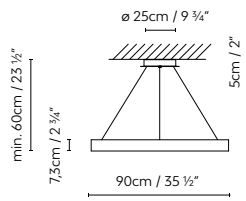

R2 S90 FLAT CANOPY /
R2 S90 FLAT CANOPY UP/DOWN