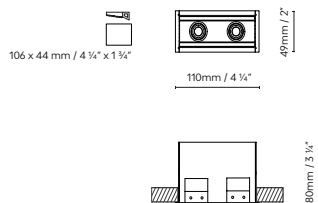

Anvil Led Module

by David Abad

ANVIL LED MODULE R2