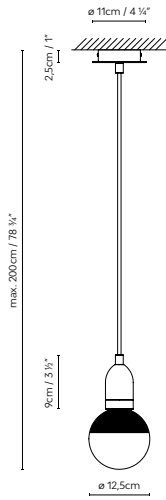

Ilde

by David Abad

ILDE S1