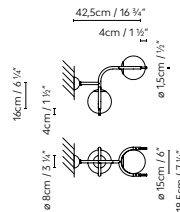

C_BALL SYSTEM C/W 90°V CURRENT SUPPLY