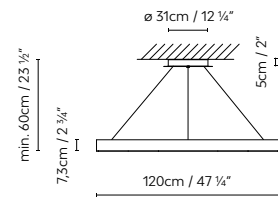

R2 S60 FLAT CANOPY /
R2 S60 FLAT CANOPY UP/DOWN

R2 S90 FLAT CANOPY /
R2 S90 FLAT CANOPY UP/DOWN

R2 S120 FLAT CANOPY /
R2 S120 FLAT CANOPY UP/DOWN

743310F	R2 S60 FLAT CANOPY WHITE								1.515,31
743311F	R2 S60 FLAT CANOPY BRONZE								1.515,31
743312F	R2 S60 FLAT CANOPY BLACK	LED 3 x 18W 7879lm 250mA 3000K	F	10	70 x 70 x 20 cm				1.515,31
743313F	R2 S60 FLAT CANOPY OAK	CRI≥90 230V DIM PUSH/DALI			VOL 0,098 m ³				1.849,94
743314F	R2 S60 FLAT CANOPY WALNUT								1.849,94
743320F	R2 S90 FLAT CANOPY WHITE								1.717,35
743321F	R2 S90 FLAT CANOPY BRONZE								1.717,35
743322F	R2 S90 FLAT CANOPY BLACK	LED 4 x 18W 9755lm 250mA 3000K	F	13	98 x 98 x 19 cm				1.717,35
743323F	R2 S90 FLAT CANOPY OAK	CRI≥90 230V DIM PUSH/DALI			VOL 0,182 m ³				2.178,25
743324F	R2 S90 FLAT CANOPY WALNUT								2.178,25
743330F	R2 S120 FLAT CANOPY WHITE								2.138,93
743331F	R2 S120 FLAT CANOPY BRONZE								2.138,93
743332F	R2 S120 FLAT CANOPY BLACK	LED 6 x 18W 15758lm 250mA 3000K	F	16	131 x 131 x 21 cm				2.138,93
743333F	R2 S120 FLAT CANOPY OAK	CRI≥90 230V DIM PUSH/DALI			VOL 0,36 m ³				2.710,67
743334F	R2 S120 FLAT CANOPY WALNUT								2.710,67
743310FI	R2 S60 FLAT CANOPY UP/DOWN WHITE								1.643,71
743311FI	R2 S60 FLAT CANOPY UP/DOWN BRONZE	DOWN: LED 3 x 18W 7879lm 250mA 3000K							1.643,71
743312FI	R2 S60 FLAT CANOPY UP/DOWN BLACK	CRI≥90 230V DIM PUSH/DALI							1.643,71
743313FI	R2 S60 FLAT CANOPY UP/DOWN OAK	UP: LED 3 x 4,5W 1638lm 250mA 3000K	F	10	70 x 70 x 20 cm				1.978,34
743314FI	R2 S60 FLAT CANOPY UP/DOWN WALNUT	CRI≥90 230V DIM PUSH/DALI			VOL 0,098 m ³				1.978,34
743320FI	R2 S90 FLAT CANOPY UP/DOWN WHITE								1.877,85
743321FI	R2 S90 FLAT CANOPY UP/DOWN BRONZE	DOWN: LED 4 x 18W 9755lm 250mA 3000K							1.877,85
743322FI	R2 S90 FLAT CANOPY UP/DOWN BLACK	CRI≥90 230V DIM PUSH/DALI							1.877,85
743323FI	R2 S90 FLAT CANOPY UP/DOWN OAK	UP: LED 4 x 4,5W 2184lm 250mA 3000K	F	13	98 x 98 x 19 cm				2.338,75
743324FI	R2 S90 FLAT CANOPY UP/DOWN WALNUT	CRI≥90 230V DIM PUSH/DALI			VOL 0,182 m ³				2.338,75
743330FI	R2 S120 FLAT CANOPY UP/DOWN WHITE								2.347,58
743331FI	R2 S120 FLAT CANOPY UP/DOWN BRONZE	DOWN: LED 6 x 18W 15758lm 250mA 3000K							2.347,58
743332FI	R2 S120 FLAT CANOPY UP/DOWN BLACK	CRI≥90 230V DIM PUSH/DALI							2.347,58
743333FI	R2 S120 FLAT CANOPY UP/DOWN OAK	UP: LED 6 x 4,5W 3276lm 250mA 3000K	F	16	131 x 131 x 21 cm				2.919,32
743334FI	R2 S120 FLAT CANOPY UP/DOWN WALNUT	CRI≥90 230V DIM PUSH/DALI			VOL 0,36 m ³				2.919,32
CASAMBI on request / bajo pedido									150,00