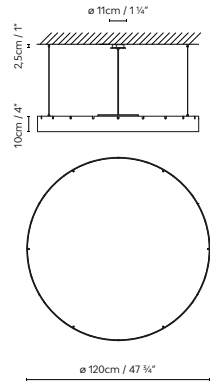

CASTLE S120

- White (matte), Black (matte) and Natural Oak.
- **DIMMER**
- **CASTLE C** p. 41

737311	CASTLE S60 WHITE								€ 1.080,18
737312	CASTLE S60 BLACK	LED 17,4W 3416lm 150mA 3000K				C	72,5 x 72 x 22,5 cm	Ø	1.080,18
737313	CASTLE S60 OAK	CRI≥90 230V DIM PUSH/DALI					VOL 0,12 m³	Ø	1.327,94
737331	CASTLE S90 WHITE								1.690,20
737332	CASTLE S90 BLACK	LED 41W 7960lm 350mA 3000K				C	97 x 97 x 19 cm	Ø	1.690,20
737333	CASTLE S90 OAK	CRI≥90 230V DIM PUSH/DALI					VOL 0,179 m³	Ø	1.969,46
737351	CASTLE S120 WHITE								2.373,66
737352	CASTLE S120 BLACK	LED 19,5W 3664lm 225mA + LED 41W 7960lm				C	130 x 130 x 21 cm	Ø	2.373,66
737353	CASTLE S120 OAK	350mA 3000K CRI≥90 230V DIM PUSH/DALI					VOL 0,35 m³	Ø	2.709,20
CASAMBI on request / bajo pedido									150,00