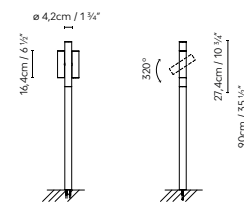

Speers Outdoor Bollard

by David Abad

SPEERS OUTDOOR BOLLARD

Black (matte) and White (matte).

							€
753212	SPEERS OUTDOOR BOLLARD BLACK	LED 7W 520lm 2700K	G	6	110 x 25 x 25 cm		577,50
753211	SPEERS OUTDOOR BOLLARD WHITE	CRI≥90 230V			VOL 0,07 m³		577,50

Tube

by Josep Lluís Xuclà

TUBE 180-1L

TUBE 180-2L

SPIKE

Kakhi (satin) and Corten.

TUBE 90-1L

TUBE 90-2L

SPIKE

							€
744200	TUBE 90-1L KAKHI	LED 4,5W 546lm 250mA 3000K	F	2,5	106 x 16 x 10 cm		458,02
744202	TUBE 90-1L CORTEN	CRI≥90 230V			VOL 0,016 m³		458,02
744220	TUBE 90-2L KAKHI	LED 2 x 4,5W 1092lm 250mA 3000K	F	3,1	106 x 16 x 10 cm		673,94
744222	TUBE 90-2L CORTEN	CRI≥90 230V			VOL 0,016 m³		673,94
744230	TUBE 180-1L KAKHI	LED 4,5W 546lm 250mA 3000K	F	3,8	200 x 22,5 x 20 cm		497,28
744232	TUBE 180-1L CORTEN	CRI≥90 230V			VOL 0,09 m³		497,28
744240	TUBE 180-2L KAKHI	LED 2 x 4,5W 1092lm 250mA 3000K	F	4,5	200 x 22,5 x 20 cm		759,00
744242	TUBE 180-2L CORTEN	CRI≥90 230V			VOL 0,09 m³		759,00
744900	TUBE SPIKE KAKHI			1	26 x 14 x 12 cm		58,84
744902	TUBE SPIKE CORTEN			1	26 x 14 x 12 cm		58,84
744999	TUBE SET OF BOLT FIXTURE			1	28 x 9 x 8 cm		24,87
					VOL 0 m³