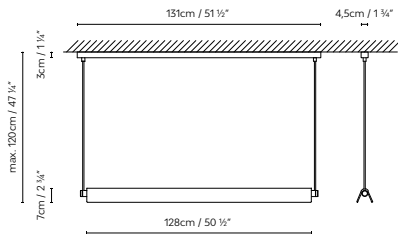

Roof

by David Abad

ROOF S130