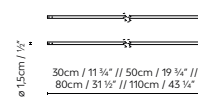

C_BALL SYSTEM C/W 90°H CURRENT SUPPLY

C_BALL SYSTEM C/W CURRENT SUPPLY

C_BALL SYSTEM C/W 90°V CURRENT SUPPLY

C_BALL SYSTEM LIGHT MODULE

C_BALL SYSTEM SUSPENSION CABLE

C_BALL SYSTEM LINEAR UNION JOIN

C_BALL SYSTEM LINEAR UNION 30/50/80/110