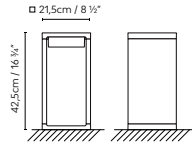

Frame

by Mario Ruiz

FRAME S