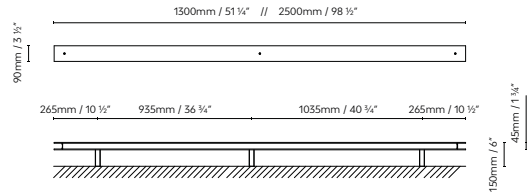

Architectural lighting

839175	MARC W160 (2L) LED GREY							664,15
839176	MARC W160 (2L) LED WHITE	LED 2 x 25,4W 8840lm 450mA 3000K	D	4,4	10 x 14 x 181 cm		Ø	664,15
839177	MARC W160 (2L) LED BLACK	CRI≥90 230V			VOL 0,025 m⁶			664,15
839178	MARC W160 (2L) LED OAK							837,95
839175D	MARC W160 (2L) LED DIM GREY							816,06
839176D	MARC W160 (2L) LED DIM WHITE	LED 2 x 25,4W 8840lm 450mA 3000K	D	4,4	10 x 14 x 181 cm		Ø	816,06
839177D	MARC W160 (2L) LED DIM BLACK	CRI≥90 230V DIM PUSH DALI			VOL 0,025 m⁶			816,06
839178D	MARC W160 (2L) LED DIM OAK							989,86
CASAMBI on request / bajo pedido (MARC W LED DIM)								150,00

MARC ARM (1L - 2L)

								€
839560	MARC ARM130 (1L) LED GREY						Ø	611,35
839561	MARC ARM130 (1L) LED WHITE	LED 20,5W 3536lm 450mA 3000K	D	5,1	11,5 x 14,5 x 141 cm		Ø	611,35
839562	MARC ARM130 (1L) LED BLACK	CRI≥90 230V			VOL 0,024 m³			611,35
839563	MARC ARM130 (1L) LED OAK							918,86
839560D	MARC ARM130 (1L) LED DIM GREY							769,40
839561D	MARC ARM130 (1L) LED DIM WHITE	LED 20,5W 3536lm 450mA 3000K	D	5,1	11,5 x 14,5 x 141 cm		Ø	769,40
839562D	MARC ARM130 (1L) LED DIM BLACK	CRI≥90 230V DIM PUSH DALI			VOL 0,024 m⁷			769,40
839563D	MARC ARM130 (1L) LED DIM OAK							1.076,91
839565	MARC ARM130 (2L) LED GREY							698,10
839566	MARC ARM130 (2L) LED WHITE	LED 2 x 20,5W 7072lm 450mA 3000K	D	5,1	11,5 x 14,5 x 141 cm		Ø	698,10
839567	MARC ARM130 (2L) LED BLACK	CRI≥90 230V			VOL 0,024 m¹¹			698,10
839568	MARC ARM130 (2L) LED OAK							1.005,62
839565D	MARC ARM130 (2L) LED DIM GREY							861,71
839566D	MARC ARM130 (2L) LED DIM WHITE	LED 2 x 20,5W 7072lm 450mA 3000K	D	5,1	11,5 x 14,5 x 141 cm		Ø	861,71
839567D	MARC ARM130 (2L) LED DIM BLACK	CRI≥90 230V DIM PUSH DALI			VOL 0,024 m¹⁵			861,71
839568D	MARC ARM130 (2L) LED DIM OAK							1.169,22
839580	MARC ARM250 (1L) LED GREY							1.286,85
839581	MARC ARM250 (1L) LED WHITE	LED 43,2W 7514lm 450mA 3000K	D	10	15 x 15 x 280 cm		Ø	1.286,85
839582	MARC ARM250 (1L) LED BLACK	CRI≥90 230V			VOL 0,063 m³			1.286,85
839583	MARC ARM250 (1L) LED OAK							1.490,35
839580D	MARC ARM250 (1L) LED DIM GREY							1.551,42
839581D	MARC ARM250 (1L) LED DIM WHITE	LED 43,2W 7514lm 450mA 3000K	D	10	15 x 15 x 280 cm		Ø	1.551,42
839582D	MARC ARM250 (1L) LED DIM BLACK	CRI≥90 230V DIM PUSH DALI			VOL 0,063 m⁷			1.551,42
839583D	MARC ARM250 (1L) LED DIM OAK							1.754,92
839585	MARC ARM250 (2L) LED GREY							1.475,06
839586	MARC ARM250 (2L) LED WHITE	LED 2 x 43,2W 15028lm 450mA 3000K	D	10	15 x 15 x 280 cm		Ø	1.475,06
839587	MARC ARM250 (2L) LED BLACK	CRI≥90 230V			VOL 0,063 m¹¹			1.475,06
839588	MARC ARM250 (2L) LED OAK							1.678,56
839585D	MARC ARM250 (2L) LED DIM GREY							1.884,29
839586D	MARC ARM250 (2L) LED DIM WHITE	LED 2 x 43,2W 15028lm 450mA 3000K	D	10	15 x 15 x 280 cm		Ø	1.884,29
839587D	MARC ARM250 (2L) LED DIM BLACK	CRI≥90 230V DIM PUSH DALI			VOL 0,063 m¹⁵			1.884,29
839588D	MARC ARM250 (2L) LED DIM OAK							2.087,79
CASAMBI on request / bajo pedido (Marc Arm LED DIM)								150,00