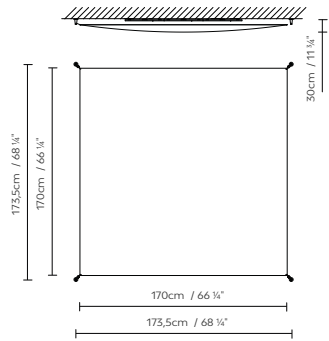

Veroca

by Werner Aisslinger

VEROCA 1