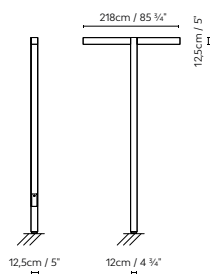

ZENETE 400-2