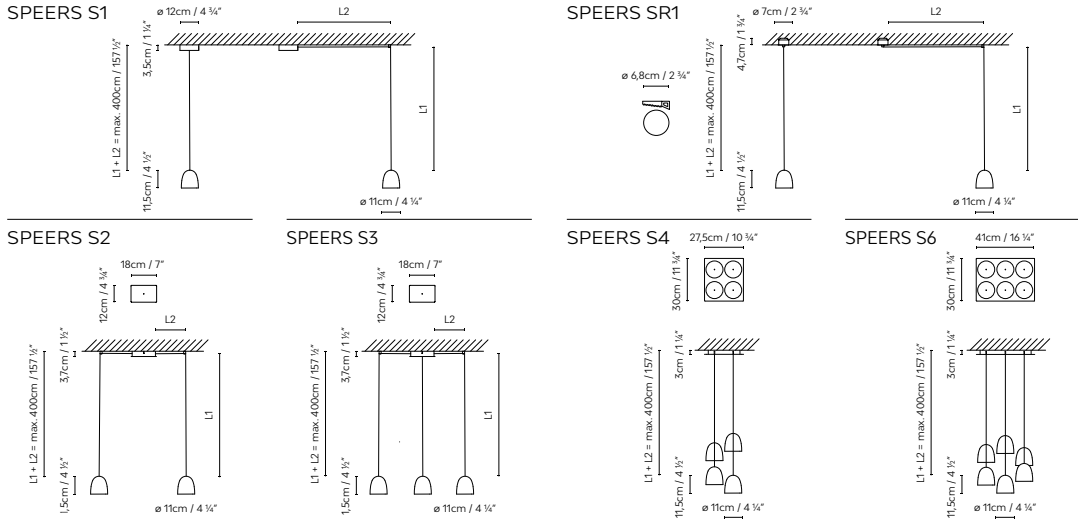

654337	SKIN SC130 LED STEEL	LED 2 x 40,5W 14224lm 450mA 3000K	D	4,2	27 x 141 x 27,5 + 17 x 17 x 175 cm VOL 0,174 m³	Ø	985,53
654338	SKIN SC130 LED BRONZE	CRI≥90 230V					985,53
654347	SKIN SC160 LED STEEL	LED 2 x 51W 17760lm 450mA 3000K	D	4,5	25 x 25 x 170 + 17 x 17 x 175 cm VOL 0,161 m³	Ø	1.220,72
654348	SKIN SC160 LED BRONZE	CRI≥90 230V					1.220,72
CASAMBI on request / bajo pedido (S70/S100/S130/S160)							150,00

Speers

by David Abad

Ⓛ Copper (shiny) / copper (satin), Brass (shiny) / brass (satin), White (matte) / copper (satin), White (matte) / brass (satin), Black (matte) / copper (satin) and Black (matte) / brass (satin).

- Ⓛ DIM DIMMER
- Ⓛ SPEERS F p. 34
- Ⓛ SPEERS W p. 49

								€
729300	SPEERS S1 COPPER-COPPER							416,55
729305	SPEERS S1 BRASS-BRASS							416,55
729302	SPEERS S1 BLACK-COPPER	LED 9W 1100lm 500mA 2700K	G	2	22 x 22 x 25 cm VOL 0,006 m³	Ø	416,55	416,55
729307	SPEERS S1 BLACK-BRASS	CRI≥90 110-230V DIM PHASE-CUT						416,55
729301	SPEERS S1 WHITE-COPPER							416,55
729306	SPEERS S1 WHITE-BRASS							416,55
729310	SPEERS SR1 COPPER-COPPER							358,06
729315	SPEERS SR1 BRASS-BRASS							358,06
729312	SPEERS SR1 BLACK-COPPER	LED 9W 1100lm 500mA 2700K	G	1,3	16 x 16 x 23,5 cm VOL 0,006 m³	Ø	358,06	358,06
729317	SPEERS SR1 BLACK-BRASS	CRI≥90 230V						358,06
729311	SPEERS SR1 WHITE-COPPER							358,06
729316	SPEERS SR1 WHITE-BRASS							358,06
729390	SPEERS SINGLE COPPER+							300,39
729395	SPEERS SINGLE BRASS+							300,39
729392	SPEERS SINGLE BLACK-COPPER+	LED 9W 1100lm 500mA 2700K	G	1,2	16 x 16 x 16 cm VOL 0 m³	Ø	300,39	300,39
729397	SPEERS SINGLE BLACK-BRASS+	CRI≥90						300,39
729391	SPEERS SINGLE WHITE-COPPER+							300,39
729396	SPEERS SINGLE WHITE-BRASS+							300,39
729362	SPEERS S2/3 CANOPY BLACK+	DIM PUSH/DALI		1,5	44 x 28 x 23 cm VOL 0,028 m³		338,34	338,34
729361	SPEERS S2/3 CANOPY WHITE+							338,34
729372	SPEERS S4 CANOPY BLACK+	DIM PUSH / 1-10V		7,2	31 x 31 x 32,5 cm VOL 0,031 m³		427,58	427,58
729371	SPEERS S4 CANOPY WHITE+							427,58
729382	SPEERS S6 CANOPY BLACK+	DIM PUSH / 1-10V		11,2	55 x 55 x 20 cm VOL 0,06 m³		614,87	614,87
729381	SPEERS S6 CANOPY WHITE+							614,87
729990	SPEERS WIRE HOOK COPPER							15,60
729995	SPEERS WIRE HOOK BRASS							15,60
729996	SPEERS WIRE HOOK BLACK							15,60
729997	SPEERS WIRE HOOK WHITE							15,60