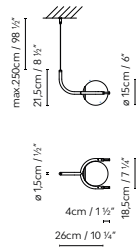

C_BALL S SINGLE SUSPENSION