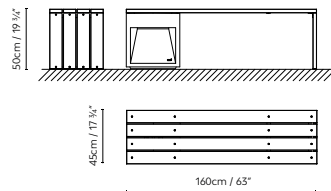

Lap Bench

by David Abad

LAP BENCH 45A / 45B

LAP BENCH 45-2A

Concrete grey (satin) and Rust.

722250	LAP BENCH 45A LED GREY								€ 1.269,11
722251	LAP BENCH 45A LED RUST	LED 2 x 6,5W 900lm 12V 3000K CRI≥90 230V		23,7	50 x 50 x 59 cm				1.269,11
722252	LAP BENCH 45B LED GREY				VOL 0,147 m ³				1.269,11
722253	LAP BENCH 45B LED RUST								1.269,11
722254	LAP BENCH 45-2A LED GREY	LED 2 x 6,5W 900lm 12V 3000K CRI≥90 230V		40	50 x 50 x 59				2.078,81
722255	LAP BENCH 45-2A LED RUST				+ 40 x 30 x 1600 cm				2.078,81
					VOL 2,067 m ³				