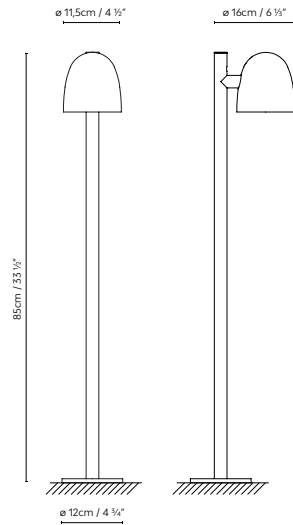

Speers Outdoor Bollard

by David Abad

SPEERS OUTDOOR BOLLARD

Black (matte) and White (matte).

							€
753212	SPEERS OUTDOOR BOLLARD BLACK	LED 7W 520lm 2700K	G	6	110 x 25 x 25 cm		577,50
753211	SPEERS OUTDOOR BOLLARD WHITE	CRI≥90 230V			VOL 0,07 m³		577,50