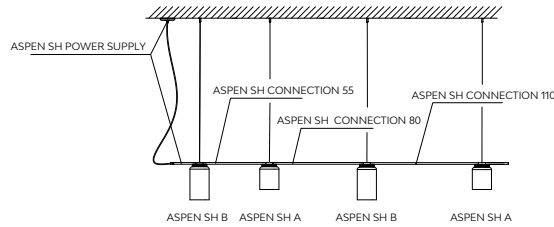

ASPEN SH INSTALATION EXAMPLE

							€	
750300	ASPEN SH A LED	LED 16,6W 1350lm 2700K CRI≥90 230V DIM PHASE-CUT	F	2,2	53 x 24 x 24 cm VOL 0,03 m³		415,14	
750301	ASPEN SH B LED			2,5	53 x 24 x 24 cm VOL 0,03 m³		454,41	
750302	ASPEN SH A E27	LED 15W (E27) / Fluo. max. 30W (E27)	D/G	1,1	53 x 24 x 24 cm VOL 0,03 m³		325,38	
750303	ASPEN SH B E27			2,5	53 x 24 x 24 cm VOL 0,03 m³		364,65	
750320	ASPEN SH POWER SUPPLY			1,3	22 x 17 x 17 cm VOL 0,006 m³		128,52	
750330	ASPEN SH CONNECTION 55			1,38	6 x 6 x 60 cm VOL 0,0021 m³		69,62	
750340	ASPEN SH CONNECTION 80			1,38	6 x 6 x 85 cm VOL 0,0030 m³		80,33	
750350	ASPEN SH CONNECTION 110			1,38	6 x 6 x 115 cm VOL 0,004 m³		91,04	
CASAMBI on request / bajo pedido								100,00