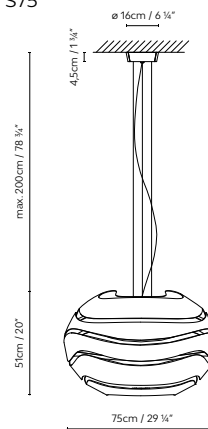

TREE SERIES S75

White (matte) / white (matte), White (matte) / gold (matte), Black (matte) / black (matte) and Black (matte) / gold (matte).

DIMMER

TREE SERIES C
p. 43

701352	TREE SERIES S50 LED WHITE-WHITE						1.613,46
701353	TREE SERIES S50 LED BLACK-BLACK	LED 19,5W 2350lm 700mA 3000K	E	10,5	60 x 60 x 55 cm VOL 0,22 m³		1.613,46
701350	TREE SERIES S50 LED WHITE-GOLD	CRI≥90 230V DIM PUSH / 1-10V					1.847,54
701351	TREE SERIES S50 LED BLACK-GOLD						1.847,54
701344	TREE SERIES S75 LED WHITE-WHITE						2.193,30
701345	TREE SERIES S75 LED BLACK-BLACK	LED 25,7W 3752lm 700mA 3000K	D	20	90 x 99 x 68 cm VOL 0,6 m³		2.193,30
701341	TREE SERIES S75 LED WHITE-GOLD	CRI≥90 230V DIM PUSH / 1-10V					2.633,62
701340	TREE SERIES S75 LED BLACK-GOLD						2.633,62