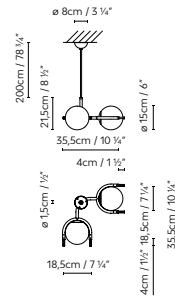

C_BALL SYSTEM S 90°H CURRENT SUPPLY