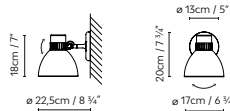

Blux System

Designed in 1979

BLUX SYSTEM W