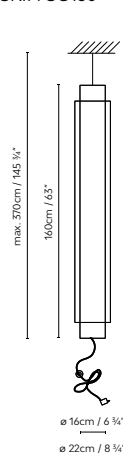

- Steel and Bronze (satin).

								€
654312	SKIN S70 LED STEEL	LED 2 x 20,5W 7080lm 450mA 3000K						804,10
654316	SKIN S70 LED BRONZE	CRI≥90 230V	D	3	19 x 116,5 x 19,5 cm			804,10
654322	SKIN S100 LED STEEL	LED 2 x 30,5W 10650lm 450mA 3000K						867,95
654326	SKIN S100 LED BRONZE	CRI≥90 230V	D	3,5	27,5 x 111,5 x 28,5 + 19 x 116 x 17,5 cm			867,95
654332	SKIN S130 LED STEEL	LED 2 x 40,5W 14224lm 450mA 3000K						985,53
654336	SKIN S130 LED BRONZE	CRI≥90 230V	D	4,2	17 x 175 cm			985,53
654342	SKIN S160 LED STEEL	LED 2 x 51W 17760lm 450mA 3000K						1.220,72
654346	SKIN S160 LED BRONZE	CRI≥90 230V	D	4,5	25 x 25 x 170 + 17 x 175 cm			1.220,72