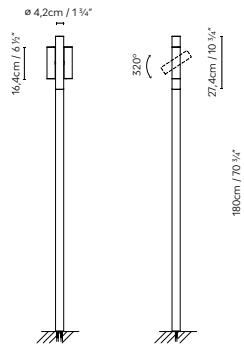

TUBE 180-2L