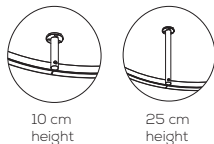

## PL UL 2 090 h25 cm canopy

PL UL 1: kg 5.8 m<sup>3</sup> 0.128

PL UL 2: kg 6.3 m<sup>3</sup> 0.128

rosone standard / standard canopy

altezze disponibili  
available heights

10 cm height

25 cm height

U-LIGHT / h10 cm or h25 cm ceiling lamp with canopy / DRIVER INCLUDED /