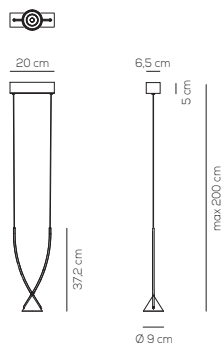

Jewel

Yonoh

Collezione di lampade a sospensione in alluminio con arco in nylon caricato a vetro riciclato. Disponibile in colore nero e quattro versioni. La sorgente luminosa è a LED integrato dimmerabile o non dimmerabile.

Collection of aluminum suspended lamps with glass filled nylon arch made with recycled materials. Available in four pre-defined configurations in black color. Built-in dimmable or not dimmable LED light source.

COLOUR

SP JEWE / JEWD 01

kg 0,9 m³ 0,039

JEWEL / DRIVER INCLUDED DIMMABLE

Type	Article	Colours / Finish	Source	EURO
SP	JEWD 01	NE black / NE black GE greige / NE black	LED 6,5W - optic ~ 38° beam 3000K*, 2700K, 3500K dimmable	342,00

CE IP20 CRI>90 dimmable 0/1-10V LED ~671 lm* ~103 lm/W* 220-240Vac

example composition code SP JEWD 01 NE NE LED