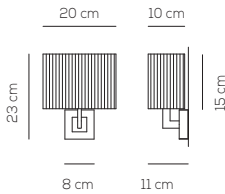

AP CLAV BR

kg 1.5 m³ 0.03

CLAVIUS

Type	Article	Colours	Finish	Source	EURO
AP	CLAV BR	BC white	XX chrome	E14 1 x Max 6,5W LED or 1 x Max 42W halogen	427,00
		TA tobacco	OR gold		469,00
		SA sand			

CE IP20 +LED 220-240V_{ac}

example composition code AP CLAVBR SA OR E14