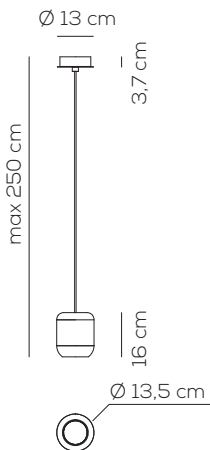

SP URBAN P

kg 1,9 m³ 0,02

URBAN / solo con illuminazione verso il basso / downward lighting only / driver included

Type	Article	CCT	Colours	Source (LCC)	EURO
SP	URBAN P	1X 2700K	BC wrinkled white	LCC 17,5W - diffused beam	360,00
		2X 3000K*	BR matt bronze		385,00
		3X 3500K	NI matt nickel		385,00

220-240V_{AC} **LED** ~2200 lm* ~125 lm/W*
example composition code **SP URBANP 2X BR LCC**