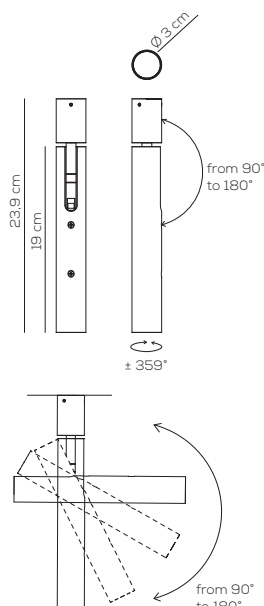

EGO / DRIVER NOT INCLUDED

Type	Article	Colours	Finishings	Source	EURO
FA	EGO P 30	OT natural brass	XX	LED 1 x 3.2W - 350 mA 9Vdc diffused - 3000K	352,00

with dedicated PSU IP20 CRI90 **LED** ~310 lm ~96 lm/W
example composition code **FA EGO P 30 OT XX LED**

optional for more info see page 162

CEDLTC00100	on/off 350mA driver - Max 8W	31,00
CEDLTC00101	on/off 350mA driver - Max 12W	44,00
CEDLTC00103	dimnable 1-10V 350mA driver - Max 25W	125,00
CEDLTC00104	dimnable DALI 350mA driver - Max 25W	152,00
CEDLLG00302	on/off 350mA driver - Max 6W	66,00