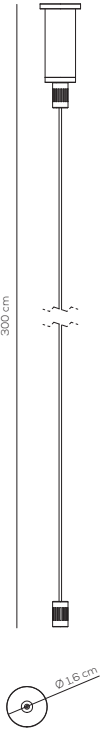

Poses Componenti / Components

SUSPENSION CABLE

kg 0,040