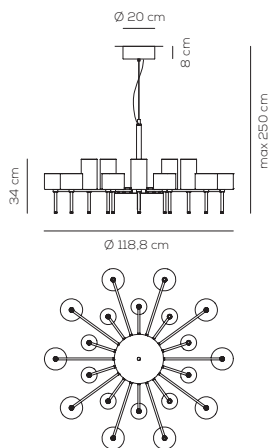

Spillray

Manuel Vivian

Collezione composta da lampade da parete e da soffitto ad incasso e a sospensione in vetro con montatura in metallo cromato. Disponibile in vari colori e dimensioni. Sorgente luminosa alogena o a LED.

Collection consisting of wall, recessed and suspended lamps. The diffusers are made of glass with chrome-plated metal frame. Available in several colours and sizes. Halogen or LED light source.

SP SPIL 20

kg 22 m³ 1.08