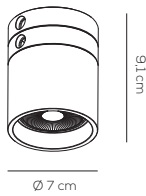

SPOTLIGHT

kg 0.574

SPOTLIGHT SATELLITE / DRIVER NOT INCLUDED

Code	Beam	CCT	Colours	LED - Source	EURO
SATELLPIVOT	1 12°	1 2700K	BC white	1 X 6,5W lm: 671* lm/w: 103*	164,00
	3 38°	2 3000K*	NE black		164,00
		3 3500K	GE greige		181,00

CRI90 **LED** 700mA - 9,2 Vdc ~688 lm* 107,5 lm/W*

example composition code **SATELLPIVOT 1 1 BC**