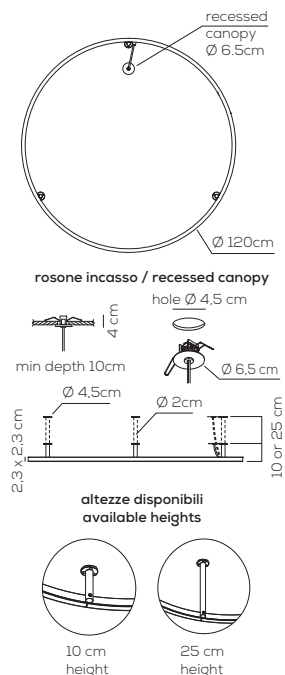

PL UL 1 120 h10 cm recessed PL UL 2 120 h25 cm recessed

PL UL 1: kg 3.2 m³ 0.150
PL UL 2: kg 3.6 m³ 0.150