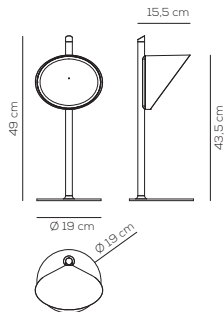

Orchid

Rainer Mutsch

Collezione composta da lampade da parete, soffitto, sospensione, terra e tavolo in alluminio. Disponibile in tre colori. La sorgente luminosa è a LED integrato dimmerabile.

Collection consisting of aluminium wall, ceiling, suspended, floor and table lamps. Available in three colours. Built-in dimmable LED light source.

LT ORCHID

kg 2,5 m³ 0,07

ORCHID / DIMMER INCLUDED

Type	Article	Colours	Code End	Source	EURO
LT	ORCHID	BC white SA sand AN anthracite grey	XX	LED 6,5W - diffused beam 3000K* 2700K upon request	462,00

IP20 CRI90 dimmable 220-240V_{AC} LED ~671 lm* ~103lm/W

example composition code LT ORCHID BC XX LED