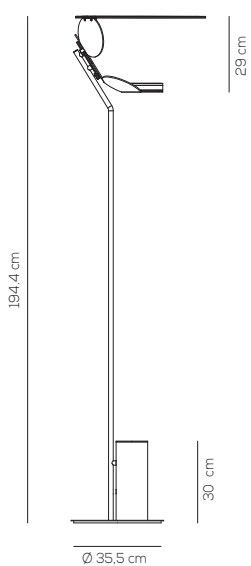

Cut

Timo Ripatti

Collezione di lampade a sospensione, terra e tavolo con struttura metallica in alluminio e acciaio. Disponibile in colore nero. Corpo illuminante installabile in tre posizioni differenti. Sorgente luminosa a LED integrato dimmerabile.

Collection consisting of steel and aluminum suspended, floor and table lamps. Available in black colour. The Lighting source can be installed in three different positions. Built-in dimmable LED light source.

COLOUR

intense black

SP CUT

kg 5,57 m³ 0,133

CUT / DRIVER INCLUDED

Type	Article	Colours	Finishings	Source	EURO
SP	CUT XXX	NE intense black	XX	LED 21W - optic ~ 60° beam 3000K	1.418,00

IP20 CRI>90 110-240VAC ~1665 lm ~80 lm/W

example composition code SP CUT XXX NE XX LED

PT CUT

kg 15,5 m³ 0,220

CUT / DIMMER INCLUDED

Type	Article	Colours	Finishings	Source	EURO
PT	CUT XXX	NE intense black	XX	LED 21W - optic ~ 60° beam 3000K	1.680,00

IP20 CRI>90 110-240VAC ~1665 lm ~80 lm/W

example composition code PT CUTXXX NE XX LED