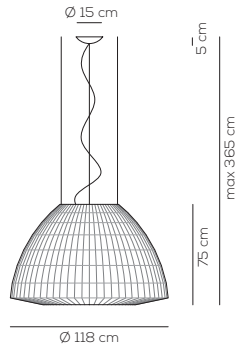

Bell

Manuel Vivian

Collezione composta da lampade da soffitto e a sospensione con struttura metallica rivestita con fettuccia di tessuto ignifugato pongé superliscio. Disponibile in vari colori e dimensioni. Sorgente luminosa con attacco a vite o a LED integrato dimmerabile.

Collection consisting of ceiling and suspended lamps with a metal frame covered with strips of extra smooth flame-retardant pongé fabric. Available in several colours and sizes. Screw fitting or built-in dimmable LED light source.

SP BEL 118

kg 16.5 m³ 1.9

BELL / diffusore INCLUSO, con illuminazione verso alto e basso / diffuser INCLUDED, with upward and downward lighting

Type	Article	Colours	Finish	Source	EURO
SP	BEL 118 E27	BC white BW warm white GI gold yellow NE black RS red	XX	E27 4 x Max 20W LED or 4 x Max 57W halogen	3.076,00

CE IP20 +LED 220-240V_{ac}

example composition code SP BEL118E27 BC XX

Equivalent Sound Absorption Area (A) in m² per lamp

FREQUENCY	125 HZ	250 HZ	500 HZ	1000 HZ	2000 HZ	4000 HZ	8000 HZ	125-8000 HZ	500-2000 HZ
A	0,59	1,03	1,37	1,84	2,34	2,67	3,31	1,88	1,85