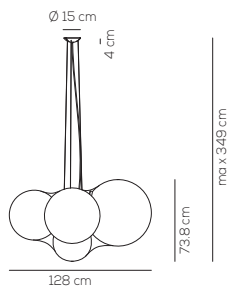

SP CLOUDY

kg 15 m³ 0.700

CLOUDY / DRIVER INCLUDED

Type	Article	Colours	Finishings	Source	EURO
SP	CLOUDY	BC white	XX white	LED 92W - diffused beam 3000K*, 2700K	2,940.00

IP20 CRI>90

110-240VAc **LED**

~7602 lm* ~83 lm/W*

example composition code SP CLOUDY BC XX LED