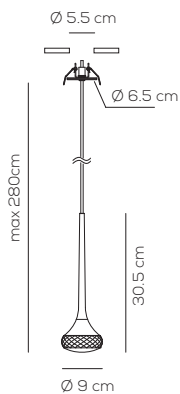

SP FAIRY I (RECESSED)

kg 1.2 m³ 0.015

FAIRY / DRIVER NOT INCLUDED

Type	Article	Colours	Finish	Source	EURO
SP	FAIRY I	CS crystal	CR chrome	LED 5.9W - 350mA - 17vdc diffused beam - 2700K	329,00
		AM amber			345,00
		GR grey			345,00

CE IP20 CRI90 **LED** ~717 lm ~121 lm/W
foro - hole Ø 5.5 cm / profondità min - min depth 10 cm - Collegare in serie. / Wire in series.
example composition code SP FAIRYI AM NI LED

optional for more info see page 162

CEDLTC00100	standard 350mA driver - Max 8W	31,00
CEDLTC00103	dimnable 1-10V 350mA driver - Max 25W	125,00
CEDLTC00104	dimnable DALI 350mA driver - Max 25W	152,00