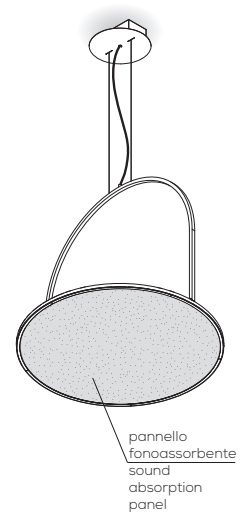

SP ULI 090 / 120