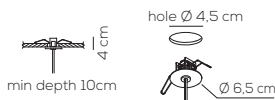

U-Light

Timo Ripatti

Collezione composta da lampade da parete, soffitto e sospensione in alluminio.
Disponibile in due colori e dimensioni. Sorgente luminosa a LED integrato dimmerabile.
Disponibile con opzione fonoassorbente.

Collection consisting of wall, ceiling and suspended lamps in aluminium. Available in two colours and sizes. Built-in LED dimmable light source. Available with sound-absorbing panel option.

SP ULA 090 canopy SP ULA 090 recessed

canopy kg 5.8 m³ 0.128
recessed kg 2.5 m³ 0.126

Installazione downlight o upright.
Downlight or upright mounting.

U-LIGHT / suspension with canopy / DRIVER INCLUDED

Type	Article	Colours	Version	Source	EURO
SP	ULA 090 LED	AN anthracite grey RU rust brown	XX standard canopy	LED 63W - diffused beam 3000K*, 2700K other CCT options available upon request	2.056,00

CE IP20 CRI90 LED ~5158 lm* 82 lm/W* 100-240VAC

U-LIGHT / recessed suspension lamp / DRIVER NOT INCLUDED

Type	Article	Colours	Version	Source	EURO
SP	ULA 090 LED	AN anthracite grey RU rust brown	IN recessed canopy	LED 54W - diffused beam 3000K*, 2700K 24VDC other CCT options available upon request	1.835,00

CE IP20 CRI90 LED ~5158 lm* 951 lm/W* 24Vdc

foro - hole Ø 4,5 cm / profondità min - min depth 10 cm

example composition code SP ULA090LED AN IN

optional for more info see page 164

	CEDMWC00202	dimmmable 1-10V 24VDC driver max 80W	99,00
	CEDMWC00204	dimmmable DALI 24VDC driver max 75W	158,00

		KITFASPULA090AV opzione fonoassorbente avorio / sound absorbing option ivory. For more information see page 139	601,00

Equivalent Sound Absorption Area (A) in m² per lamp

FREQUENCY	125 HZ	250 HZ	500 HZ	1000 HZ	2000 HZ	4000 HZ	8000 HZ	125-8000 HZ	500-2000 HZ
A	0,02	0,18	0,57	1,11	1,11	1,15	1,04	0,74	0,93