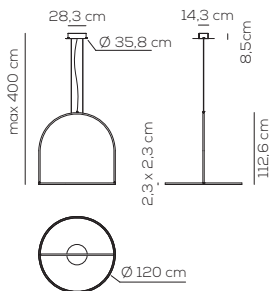

SP ULI 120

kg 8.2 m³ 0.33

U-LIGHT / downward lighting only / DRIVER INCLUDED

Type	Article	Colours	Code End	Source	EURO
SP	ULI 120 LED	AN anthracite grey RU rust brown	XX	LED 86W - diffused beam 3000K*, 2700K other CCT options available upon request	2.993,00

~7736 lm* 90 lm/W* 100-240Vac
example composition code **SP ULI120LED RU XX**

KITSPUL120AAV opzione fonoassorbente per versione antracite / sound absorbing option anthracite - see page 139

804,00

KITSPUL120RAV opzione fonoassorbente ruggine / sound absorbing option rust brown - see page 139

804,00

Equivalent Sound Absorption Area (A) in m² per lamp

FREQUENCY	125 HZ	250 HZ	500 HZ	1000 HZ	2000 HZ	4000 HZ	8000 HZ	125-8000 HZ	500-2000 HZ
A	0,04	0,35	1,23	2,03	2,13	2,09	2,02	1,41	1,80