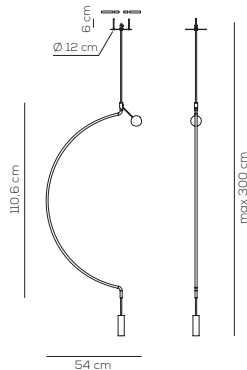

SP LIA G 1I (RECESSED)

kg 2,2 m³ 0,16

Compatible with pivot system
pag.76

LIAISON / DRIVER NOT INCLUDED

Type	Article	Arch / Final & sphere finishes	Led source	EURO
SP	LIA G 1I	NE black / NE black	LED 6,7W - optic ~ 40° beam 3000K* 2700K upon request	450,00
		NE black / OO matt gold		487,00
		OO matt gold / NE black		588,00

CE IP20 CRI>90 LED 700mA - 9,4Vdc ~671 lm* ~100 lm/W*
example composition code SP LIA G 1I NE NE LED

optional accessories for recessed versions . See page 163

	CEDLTC00124	dimmerable Phase Cut 700mA driver - Max 20W trailing and leading edge	69,00
	CEDLTC00127	dimmerable 0/1 - 10V - Push - 700mA driver - Max 9W	69,00
	CEDLTC00126	dimmerable DALI 700mA driver - Max 20W	69,00
	CEDLTC00104	dimmerable DALI 700mA driver - Max 50W	152,00