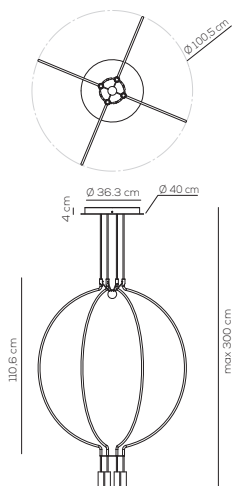

SP LIAI G 4

kg 6,068 m³ 0,200

LIAISON / DRIVER INCLUDED

Type	Article	Arch / Final & sphere finishes	Source	EURO
SP	LIAI G 4	NE black / NE black	LED 4 x 6,7W - optic ~ 40° beam 3000K* 2700K upon request	1.489,00
		NE black / OO matt gold		1.606,00
		OO matt gold / NE black		2.140,00

IP20 CRI>90 LED ~2684 lm* ~100 lm/W* 220-240Vac

example composition code SP LIAI G 4 OO NE LED