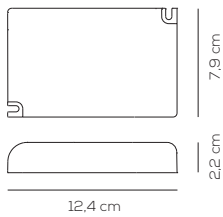

DRIVER 350mA DIMMABLE 1-10V

Code	Product	W Max	Input	Output	Weight	EURO
CEDLTC00103	Push dimmable 1-10V	25	110-240V 50-60 Hz	350mA constant 74V Max	net kg 0.15	125,00