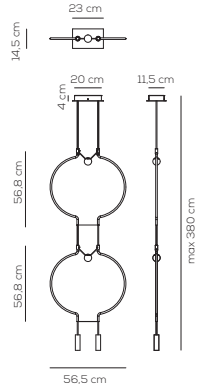

Liaison

Sara Moroni

Collezione di lampade a sospensione in metallo. Disponibile in vari colori e dimensioni. La sorgente luminosa è a LED integrato dimmerabile.

Collection consisting of metal suspended lamps. Available in several colors and sizes. Built-in dimmable LED light source.

SP LIAD P 2

kg 3,678 m³ 0,0759

LIAISON / DRIVER INCLUDED

Type	Article	Arch / Final & sphere finishes	Source	EURO
SP	LIAD P 2	NE black / NE black	LED 2 x 6,7W - optic ~ 40° beam 3000K* 2700K upon request	1.017,00
		NE black / OO matt gold		1.117,00
		OO matt gold / NE black		1.373,00

IP20 CRI>90 **LED** ~1342 lm* ~100 lm/W* 220-240VAc

example composition code SP LIAD P 2 NE NE LED