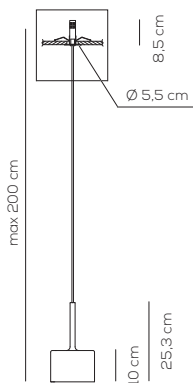

SP SPIL G I (RECESSED)

kg 1.6 m³ 0.05

SPILLRAY / TRANSFORMER OR DRIVER NOT INCLUDED

Type	Article	Colours	Finish	Source	EURO
SP	SPIL G I	CS crystal	CR chrome	G4L (*) G41xMax 1.5W 12Vbc LED included - only	312,00
		RS red			347,00
		GR grey			347,00
		BR metallic bronze			441,00

CE IP20 (*) **LED**

foro - hole Ø 4 cm / profondità min - min depth 10 cm

example composition code SP SPILGI BR CR 12V

CEDMWC00200

(G4L) on/off driver - Max 8W

24,00

CEDMWC00201

(G4L) on/off driver - Max 12W

25,00