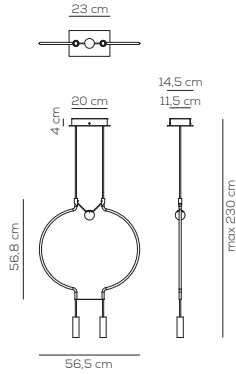

Liaison

Sara Moroni

Collezione di lampade a sospensione in metallo. Disponibile in vari colori e dimensioni. La sorgente luminosa è a LED integrato dimmerabile.

Collection consisting of metal suspended lamps. Available in several colors and sizes. Built-in dimmable LED light source.

SP LIAI P 2

kg 2,549 m³ 0,0591

LIAISON / DRIVER INCLUDED

Type	Article	Arch / Final & sphere finishes	Source	EURO
SP	LIAI P 2	NE black / NE black	LED 2 x 6,7W - optic ~ 40° beam 3000K* 2700K upon request	739,00
		NE black / OO matt gold		809,00
		OO matt gold / NE black		938,00

IP20 CRI>90 **LED** ~1342 lm* ~100 lm/W* 220-240VAC

example composition code SP LIAI P 2 NE NE LED