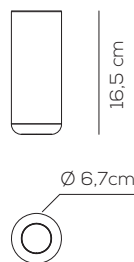

PL URBMI M

kg 0,5 m³ 0,02

URBAN MINI

Type	Article	Colours	Finishing	Source	EURO
PL	URB MI M	BC wrinkled white	XX	LED 8W - diffused beam 2700K	209,00
		BR matt bronze			
		NI matt nickel			

CE IP20 CRI90 220-240VAC **LED** (~640 lm* ~80 lm/W* 3000K*)

example composition code PL URBMIM BR XX LED