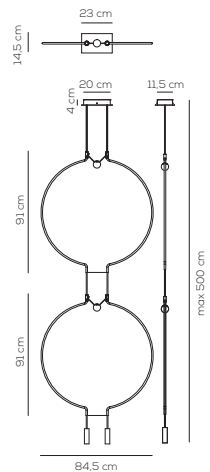

SP LIAD M 2

kg 4,12 m³ 0,0947

LIAISON / DRIVER INCLUDED

Type	Article	Arch / Final & sphere finishes	Source	EURO
SP	LIAD M 2	NE black / NE black	LED 2 x 6,7W - optic ~ 40° beam 3000K* 2700K upon request	1.131,00
		NE black / OO matt gold		1.231,00
		OO matt gold / NE black		1.583,00

IP20 CRI>90 **LED** ~1342 lm* ~100 lm/W* 220-240VAc

example composition code SP LIAD M 2 OO NE LED