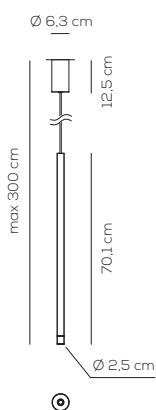

VIRTUS SUSPENSION

kg 0.89 m³ 0.015

VIRTUS / LED 3,2W / DRIVER INCLUDED

Zone	Type	Article	System compatibility	Finish	LED colour temperature	Beam options	EURO
E	2	101	1 monopoint canopy version	07 matt white RAL 9016 wrinkled	1 3000K	2 medium beam	297,00
				10 anthracite grey wrinkled / final black polished nickel	2 4000K until stock lasts		315,00
				11 anthracite grey wrinkled / final polished gold			315,00
				12 rust brown wrinkled / final black polished nickel			315,00
				13 rust brown wrinkled / final polished gold			315,00

~295 lm* ~92 lm/W* 220-240VAc

example composition code E 2 101 1 11 1 2

optional accessories

E000700900 Kit decentramento bianco Ø 2,2 x 2 cm / White decentralization kit Ø 2,2 x 2 cm.

13,00