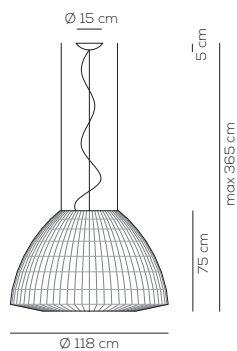

SP BEL 118 LED

BELL / diffusore INCLUSO, con illuminazione verso alto e basso / diffuser INCLUDED, with upward and downward lighting

Type	Article	Colours	Finish	Source	EURO
SP	BEL 118 LED	BC white BW warm white GI gold yellow NE black RS red	XX	LED 98W - diffused beam 3000K*, 4000K	3.923,00

CE IP20 CRI90 LED ~10719 lm* 109 lm/W* 110-240V_{ac}

example composition code SP BEL118LED RS XX

Equivalent Sound Absorption Area (A) in m² per lamp

FREQUENCY	125 HZ	250 HZ	500 HZ	1000 HZ	2000 HZ	4000 HZ	8000 HZ	125-8000 HZ	500-2000 HZ
A	0,59	1,03	1,37	1,84	2,34	2,67	3,31	1,88	1,85