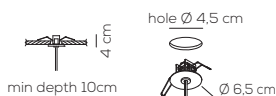

U-LIGHT / suspension with canopy / DRIVER INCLUDED

Type	Article	Colours	Version	Source	EURO
SP	ULA 160 LED	AN anthracite grey RU rust brown	XX standard canopy	LED 125W - diffused beam 3000K*, 2700K other CCT options available upon request	2.926,00

CE IP20 CRI90 LED ~9025 lm* 72 lm/W* 100-240VAC

U-LIGHT / recessed suspension lamp / DRIVER NOT INCLUDED

Type	Article	Colours	Version	Source	EURO
SP	ULA 160 LED	AN anthracite grey RU rust brown	IN recessed canopy	LED 102W - diffused beam 3000K*, 2700K 24VDC other CCT options available upon request	2.582,00

CE IP20 CRI90 LED ~9025 lm* 88 lm/W* 24VDC

foro - hole Ø 4,5 cm / profondità min - min depth 10 cm

example composition code SP ULA160LED AN IN

optional for more info see page 164

	CEDMWC00202	dimmable 1-10V 24VDC driver max 80W x 2 pcs.	99,00 each
	CEDMWC00204	dimmable DALI 24VDC driver max 75W x 2 pcs.	158,00 each

KITFASPULA000AV opzione fonoassorbente avorio / sound absorbing option ivory.
For more information see page 139

980,00

Equivalent Sound Absorption Area (A) in m² per lamp

FREQUENCY	125 HZ	250 HZ	500 HZ	1000 HZ	2000 HZ	4000 HZ	8000 HZ	125-8000 HZ	500-2000 HZ
A	0,11	0,65	2,06	3,63	3,63	3,64	3,45	2,45	3,11