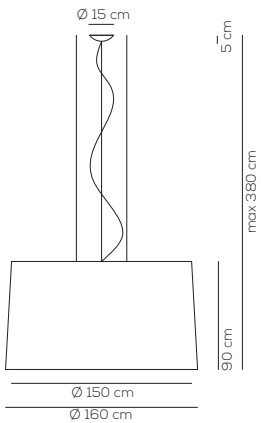

SP VEL 160 LED

VELVET / diffuser INCLUDED, with upward and downward lighting / DRIVER INCLUDED

Type	Article	Colours (lampshade)	Colour (Radial diffuser)	Source	EURO
SP	VEL 160 LED	BC ice white	BC white	LED 98W - diffused beam 3000K* 4000K upon request	8.818,00
		BA ivory white	GI gold yellow		
		BL blue	MA brown		
		MA brown	MT brick red		
		NE black	NE black		

IP20 CRI90

LED ~10719 lm* 109 lm/W*

110-240VAc

example composition code SP VEL160LED MA BC

Equivalent Sound Absorption Area (A) in m² per lamp

FREQUENCY	125 HZ	250 HZ	500 HZ	1000 HZ	2000 HZ	4000 HZ	8000 HZ	125-8000 HZ	500-2000 HZ
A	1,41	2,32	2,29	1,87	1,98	3,08	4,53	2,50	2,05