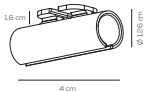

JUNCTION KIT

PIVOT / JUNCTION KIT

Code	Colours	EURO
KITJUNCTIPPIV	BC white	UPON REQUEST
	NE black	
KITJUNCTIGPIV	GE greige	

example composition code KITJUNCTIGPIV BC