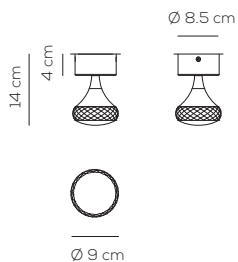

PL FAIRY

kg 1.3 m³ 0.0048

FAIRY / DRIVER INCLUDED

Type	Article	Colours	Finish	Source	EURO
PL	FAIRY X	CS crystal	CR chrome	LED 5,9W - diffused beam 2700K	382,00
		AM amber			425,00
		GR grey			425,00

CE IP20 CRI90 **LED** ~717 lm ~121 lm/W 100-240VAc
example composition code PL FAIRYX GR CR LED