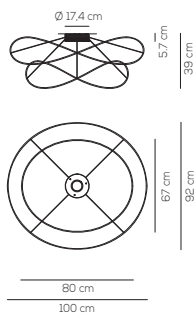

PL HOOPS 2

kg 3.7 m³ 0.43

HOOPS

Type	Article	Colours / Finish	Source	EURO
PL	HOOPS 2	BC white/ BC white	LED 17W - diffused beam 3000K other CCT options available upon request	945,00
		NE black / NE black		945,00
		OR gold / OR gold		1.106,00

CE IP20 CRI90 220-240VAC LED ~1330 lm 78 lm/W
example composition code PL HOOPS2 NE NE LED