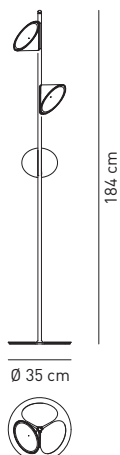

PT ORCHID

kg 13 m³ 0.2

ORCHID / DIMMER INCLUDED

Type	Article	Colours	Code End	Source	EURO
PT	ORCHID	BC white SA sand AN anthracite grey	XX	LED 3 x 6,5W - diffused beam 3000K* 2700K upon request	1.008,00

CE IP20 CRI90 220-240V_{AC} **LED** 3 x ~671 lm* ~103lm/W*
example composition code PT ORCHID AN XX LED