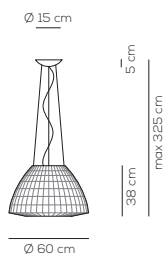

SP BEL 060

kg 7.5 m³ 0.43

BELL / diffusore NON INCLUSO / diffuser NOT INCLUDED

Type	Article	Colours	Finish	Source	EURO
SP	BEL 060 E27	BC white BW warm white GI gold yellow NE black RS red	XX	E27 1 x Max 20W LED or 1 x Max 70W halogen	830,00