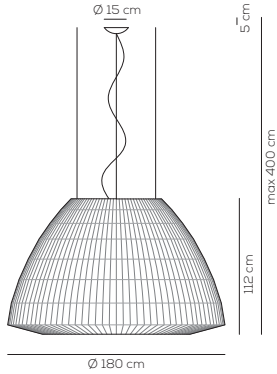

Bell

Manuel Vivian

Collezione composta da lampade da soffitto e a sospensione con struttura metallica rivestita con fettuccia di tessuto ignifugato pongé superliscio. Disponibile in vari colori e dimensioni. Sorgente luminosa con attacco a vite o a LED integrato dimmerabile.

Collection consisting of ceiling and suspended lamps with a metal frame covered with strips of extra smooth flame-retardant pongé fabric. Available in several colours and sizes. Screw fitting or built-in dimmable LED light source.

SP BEL 180

kg 39 m³ 5.7

BELL / diffusore INCLUSO, con illuminazione verso alto e basso / *diffuser INCLUDED, with upward and downward lighting*

Type	Article	Colours	Finish	Source E27	EURO
SP	BEL 180 E27	BC white	XX	4 x Max 16W + 1 x Max 9,5W LED	6.181,00
		BW warm white		or	
		GI gold yellow		4 x Max 57W + 1 x Max 46W halogen	
		NE black			
		RS red			

CE IP20 +LED 220-240V_{ac}

example composition code SP BEL180E27 GI XX

Equivalent Sound Absorption Area (A) in m² per lamp

FREQUENCY	125 HZ	250 HZ	500 HZ	1000 HZ	2000 HZ	4000 HZ	8000 HZ	125-8000 HZ	500-2000 HZ
A	1,55	2,65	3,56	4,65	5,68	6,38	7,10	4,51	4,63