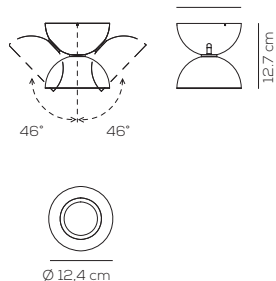

Dodot

Simone Micheli

Lampada da soffitto o parete con struttura metallica in alluminio e acciaio.
Sorgente luminosa orientabile. LED integrato dimmerabile.

*Ceiling or wall lamp with metal frame in aluminum and steel. The lighting source can be adjusted.
Built-in dimmable LED source.*

kg 0.9 m³ 0.02

DODOT / DRIVER INCLUDED

Type	Article	Colours	Beam - degrees	Source	EURO
FA	DOD9 30	BC white BL blue NE black CG concrete green MD mauve dust	35°	LED 17,4 W - 3000K*	300,00

Type	Article	Colours	Beam - degrees	Source	EURO
FA	DOD9 27	BC white BL blue NE black CG concrete green MD mauve dust	35°	LED 17,4 W - 2700K*	300,00

IP20 CRI:90 220-240VAc **LED** ~2100 lm* ~120 lm/W*

example composition code FA DOD930 NE 35 LED

Compatibile con sistema Casambi su richiesta / Compatibility with Casambi system upon request