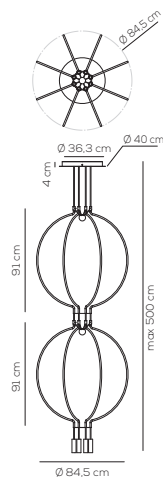

SP LIAD M 8

kg 12,401 m³ 0,2477

LIAISON / DRIVER INCLUDED

Type	Article	Arch / Final & sphere finishes	Source	EURO
SP	LIAD M 8	NE black / NE black	LED 8 x 6,7W - optic ~ 40° beam 3000K* 2700K upon request	3.624,00
		NE black / OO matt gold		3.855,00
		OO matt gold / NE black		5.464,00

IP20 CRI>90 **LED** ~5368 lm* ~100 lm/W* 220-240Vac

example composition code SP LIAD M 8 OO NE LED