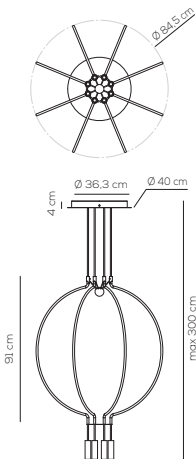

SP LIAI M 8

kg 8,41 m³ 0,240

LIAISON / DRIVER INCLUDED

Type	Article	Arch / Final & sphere finishes	Source	EURO
SP	LIAI M 8	NE black / NE black	LED 8 x 6,7W - optic ~ 40° beam 3000K* 2700K upon request	2.505,00
		NE black / OO matt gold		2.705,00
		OO matt gold / NE black		3.294,00

IP20 CRI>90 **LED** ~5368 lm* ~100 lm/W* 220-240Vac

example composition code SP LIAI M 8 OO NE LED