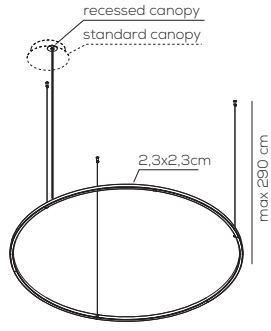

U-Light

Timo Ripatti

Collezione composta da lampade da parete, soffitto e sospensione in alluminio.
Disponibile in due colori e dimensioni. Sorgente luminosa a LED integrato dimmerabile.
Disponibile con opzione fonoassorbente.

Collection consisting of wall, ceiling and suspended lamps in aluminium. Available in two colours and sizes. Built-in LED dimmable light source. Available with sound-absorbing panel option.

SP ULA 180 canopy SP ULA 180 recessed

canopy kg 10,5 m³ 0,330
recessed kg 5,4 m³ 0,310

Installazione downlight o uplight.
Downlight or uplight mounting.

rosone standard / standard canopy

rosone incasso / recessed canopy

U-LIGHT / suspension with canopy / DRIVER INCLUDED

Type	Article	Colours	Version	Source	EURO
SP	ULA 180 LED	AN anthracite grey RU rust brown	XX standard canopy	LED 153W - diffused beam 3000K*, 2700K other CCT options available upon request	3.420,00

CE IP20 CRI90 ~10315 lm* 67 lm/W* 100-240VAC

U-LIGHT / recessed suspension lamp / DRIVER NOT INCLUDED

Type	Article	Colours	Version	Source	EURO
SP	ULA 180 LED	AN anthracite grey RU rust brown	IN recessed canopy	LED 123W - diffused beam 3000K*, 2700K 24VDC other CCT options available upon request	2.943,00

CE IP20 CRI90 ~10315 lm* 84 lm/W* 24Vdc

foro - hole Ø 4,5 cm / profondità min - min depth 10 cm

example composition code SP ULA180LED AN IN

optional for more info see page 164

	CEDMWC00203	dimmmable 1-10V 24VDC driver max 100W x 2 pcs.	156,00 each
	CEDMWC00205	dimmmable DALI 24VDC driver max 100W x 2 pcs.	171,00 each

	KITFASPULA000AV opzione fonoassorbente avorio / sound absorbing option ivory.	For more information see page 139	980,00

Equivalent Sound Absorption Area (A) in m² per lamp

FREQUENCY	125 HZ	250 HZ	500 HZ	1000 HZ	2000 HZ	4000 HZ	8000 HZ	125-8000 HZ	500-2000 HZ
A	0,11	0,65	2,06	3,63	3,63	3,64	3,45	2,45	3,11