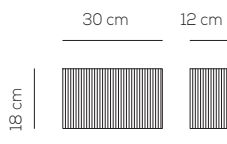

AP CLAV 30

kg 2 m³ 0.03

CLAVIUS / diffusore INCLUSO / diffuser INCLUDED

Type	Article	Colours	Finish	Source	EURO
AP	CLAV 30	BC white	XX white	E14 1 x Max 6,5W LED or 1 x Max 42W halogen	298,00
		TA tobacco			
		SA sand			

CE IP20 +LED 220-240V_{ac}

example composition code AP CLAV30 TA XX E14