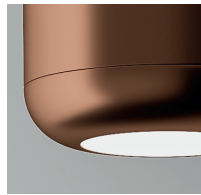

### COLOURS

wrinkled white

matt bronze

matt nickel

standard canopy

recessed canopy