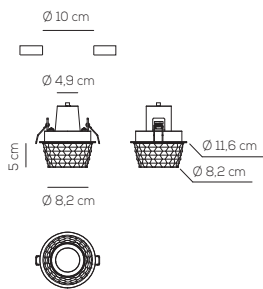

FEDORA

Type	Article	Colours	Finish	Source	EURO
FA	FEDORA	XX glass	XX white varnished metal	GU1 GU10 LED 1 x Max 5,5W only LED bulbs	198,00

CE IP20 LED 220-240VAc

foro - hole Ø 10 cm / profondità min - min depth 11 cm

example composition code FA FEDORA XX XX GU1

LAMPGU105,5W040 optional GU10 LED bulb 5,5W - 3000K - 40° angle - see page 160 **44,00**