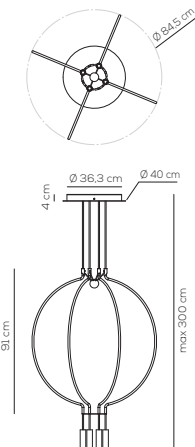

SP LIAI M 4

kg 5,945 m³ 0,100

LIAISON / DRIVER INCLUDED

Type	Article	Arch / Final & sphere finishes	Source	EURO
SP	LIAI M 4	NE black / NE black	LED 4 x 6,7W - optic ~ 40° beam 3000K* 2700K upon request	1.433,00
		NE black / OO matt gold		1.546,00
		OO matt gold / NE black		1.862,00

IP20 CRI>90 LED ~2684 lm* ~100 lm/W* 220-240Vac

example composition code SP LIAI M 4 OO NE LED