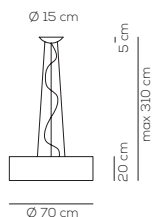

SP SKI 070

kg 10 m³ 0.33

SKIN / con illuminazione verso alto e basso / with upward and downward lighting

Type	Article	Colours (lampshade)	Colours (radial diffuser)	Source	EURO
SP	SKI 070 E27	BC white	BC white	E27 4 x Max 16W LED or 4 x Max 20W fluo	1.407,00
		BA ivory white	BW warm white		
		MA brown			
		NE matt black			

IP20 +LED

220-240VAc

example composition code SP SKI070E27 MA BW