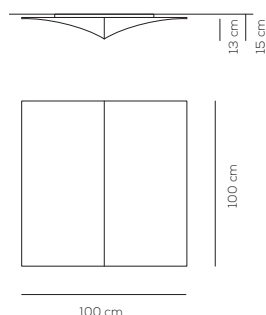

## PL NE S 100

kg 4 m<sup>3</sup> 0.17

NELLY / tessuto INCLUSO / fabric INCLUDED

Type	Article	Colours	Finish	Source	EURO
PL	NE S 100	BC white FB white pattern	XX white metal	E27 3 x Max 16W LED or 3 x Max 70W halogen	411.00