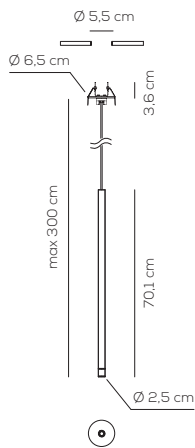

VIRTUS SUSPENSION

kg 0.89 m³ 0.0015

VIRTUS RECESSED / LED 3,2W / 350mA / DRIVER NOT INCLUDED

Zone	Type	Article	System compatibility	Finish	LED colour temperature	Beam options	EURO
E	2	101	4 recessed	07 matt white RAL 9016 wrinkled	1 3000K	medium beam	247,00
				10 anthracite grey wrinkled / final black polished nickel	2 4000K until stock lasts		268,00
				11 anthracite grey wrinkled / final polished gold			268,00
				12 rust brown wrinkled / final black polished nickel			268,00
				13 rust brown wrinkled / final polished gold			268,00

IP20 CRI90

LED ~295 lm* ~92 lm/W*

example composition code E 2 101 4 11 1 2

foro - hole Ø 5,5 cm / profondità min - min depth 10 cm - Collegare in serie. / Wire in series.

optional driver for more info see page 162

E000700900	Kit decentramento bianco Ø 2,2 x 2 cm / White decentralization kit Ø 2,2 x 2 cm.	13,00
CEDLTC00100	on/off 350mA driver - Max 8W	31,00
CEDLTC00101	on/off 350mA driver - Max 12W	44,00
CEDLTC00102	dimmbale 1-10V & PUSH 350mA driver - Max 6W	50,00
CEDLTC00103	dimmbale 1-10V 350mA driver - Max 25W	125,00
CEDLTC00104	dimmbale DALI 350mA driver - Max 25W	152,00
CEDLLG00303	on/off 350mA driver - Max 12W	66,00