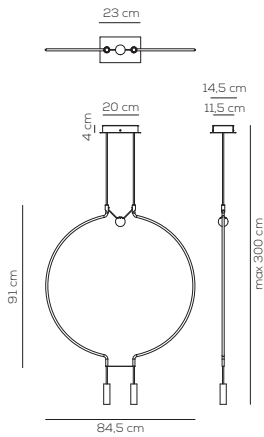

SP LIAI M 2

kg 2,673 m³ 0,0947

LIAISON / DRIVER INCLUDED

Type	Article	Arch / Final & sphere finishes	Source	EURO
SP	LIAI M 2	NE black / NE black	LED 2 x 6,7W - optic ~ 40° beam 3000K* 2700K upon request	846,00
		NE black / OO matt gold		920,00
		OO matt gold / NE black		1.071,00

IP20 CRI>90 **LED** ~1342 lm* ~100 lm/W* 220-240VAC

example composition code SP LIAI M 2 OO NE LED