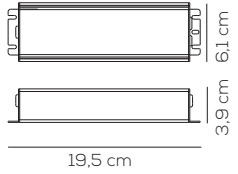

DRIVER 24V

Code	Product	W Max	Input	Output	Weight	EURO
CEDMWC00202	Dimmable 1-10V	80	100-305Vac 50-60 Hz	24VDC constant 3,4A	net kg 0,9	99,00