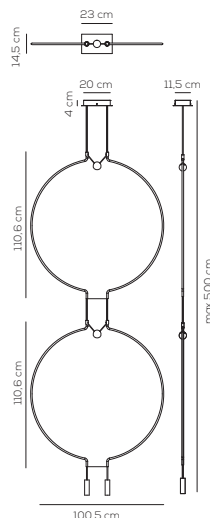

SP LIAD G 2

kg 4,28 m³ 0,1605

LIAISON / DRIVER INCLUDED

Type	Article	Arch / Final & sphere finishes	Source	EURO
SP	LIAD G 2	NE black / NE black	LED 2 x 6,7W - optic ~ 40° beam 3000K* 2700K upon request	1.290,00
		NE black / OO matt gold		1.402,00
		OO matt gold / NE black		1.978,00

IP20 CRI>90 **LED** ~1342 lm* ~100 lm/W* 220-240VAc

example composition code SP LIAD G 2 OO NE LED