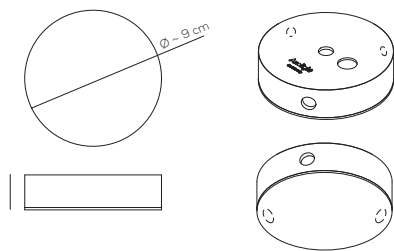

SATELLITE - ACSATXX04 (3 holes 120°)

kg 0,25

Code

ACSATXX04 (3 holes 120°)

Colours

DW desert white
GE greige
LA laguna aqua
ER earth red
NE intense black

EURO

58,00

example composition code ACSATXX04 XX XX ER

Satellites with different holes, can be made upon request, only with multiple angles of 30°