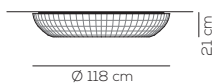

PL BEL 118

kg 10 m³ 0.98

BELL / diffusore INCLUSO / diffuser INCLUDED

Type	Article	Colours	Finish	Source	EURO
PL	BEL 118 E27	BC white BW warm white GI gold yellow NE black RS red	XX	E27 4 x Max 16W LED or 4 x Max 57W halogen	1.995,00

CE IP20 +LED 220-240VAc

example composition code PL BEL118E27 BC XX