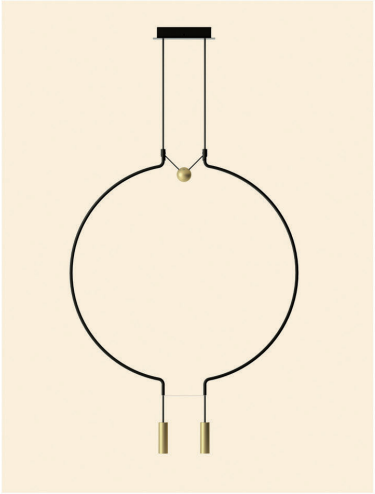

Liaison compositions ○○○