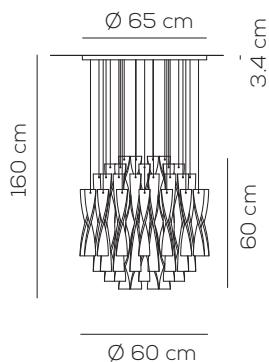

Aura (Avir)

Manuel Vivian

Collezione composta da lampade da parete, soffitto e sospensione, con pendenti in vetro di Murano colorato incamiciato, cristallo e ritorti a mano. Disponibile in vari colori e dimensioni. Sorgente luminosa con attacco a vite.

Collection consisting of wall, ceiling and suspended lamps with double-layered coloured Murano glass hand twisted pendants. Available in several colours and sizes. Screw fitting light source.

SP AURA 60

kg 28 m³ 0.48

AURA

Type	Article	Colours	Finish	Source	EURO
SP	AURA 60	CS "rigadin" crystal	CR chrome	E27 1 x Max 35W LED or 1 x Max 250W halogen	4.728,00
		BC white			5.226,00
		RS red			5.672,00
		TA tea			5.970,00

IP20 +LED 220-240Vac

example composition code PL AURA60 RS CR E27