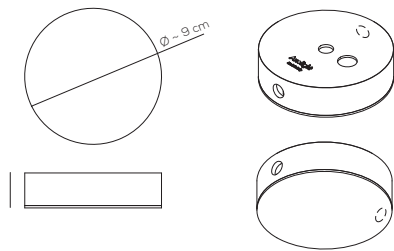

SATELLITE - ACSATXX03 (2 holes 180°)

kg 0,25

Code

ACSATXX03 (2 holes 180°)

Colours

DW desert white
GE greige
LA laguna aqua
ER earth red
NE intense black

EURO

58,00

example composition code ACSATXX03 XX XX LA

Satellites with different holes, can be made upon request, only with multiple angles of 30°