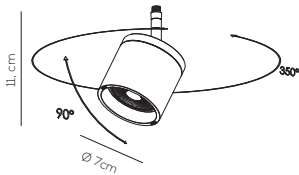

SPOTLIGHT X

kg 0.547

ORIENTABLE SPOTLIGHT SATELLITE / DRIVER NOT INCLUDED / COMPATIBLE ONLY WITH PENDANTS SATELLITE

Code	Beam	CCT	Colours	LED - Source	EURO
SATELTURNXX	1 12°	1 2700K	BC white	1 X 6,5W lm: 671* lm/w: 103*	158,00
	3 38°	2 3000K*	NE black		158,00
		3 3500K	GE greige		174,00

CRI90 **LED** 700mA - 9,2 Vdc ~688 lm* 107,5 lm/W*

example composition code **SATELTURNXX 1 1 BC**

PENDANTS

kg 0.240

PENDANTS SATELLITE / DRIVER NOT INCLUDED

Code	Colours	EURO
PENDANTSATELL	BC white	93,00
	NE black	93,00
	GE greige	103,00

example composition code **PENDANTSATELL BC**