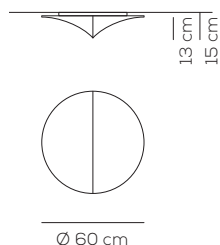

PL NELL 60

kg 2 m³ 0.06

NELLY / tessuto INCLUSO / fabric INCLUDED

Type	Article	Colours	Finish	Source	EURO
PL	NELL 60	BC white FB white pattern	XX white metal	E27 2 x Max 16W LED or 2 x Max 70W halogen	231,00

CE IP20 +LED 220-240V_{AC}

example composition code PL NELL60 FA XX E27

TESSUTI SUPPLEMENTARI SU RICHIESTA / ADDITIONAL FABRICS UPON REQUEST:

TSPLNELLY60BC	white	105,00
TSPLNELLY60FB	white pattern	105,00