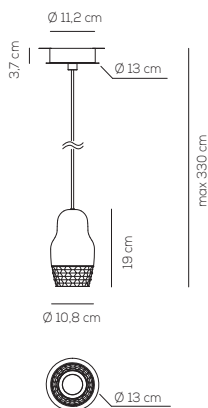

SP FEDOR 1

kg 1.21 m³ 0.04

FEDORA

Type	Article	Colours	Finish	Source	EURO
SP	FEDOR 1	BC white + glass	BC white varnished metal	GU1 GU10 LED 1 x Max 5,5W only LED bulbs	310,00
		RO rose gold + glass			376,00
		BR bronze + glass			376,00
		CR chrome + glass			376,00

CE IP20 LED 220-240VAc

example composition code SP FEDOR1 CR BC GU1

LAMPGU105,5W040 optional GU10 LED bulb 5,5W - 3000K - 40° angle - see page 160 **44,00**