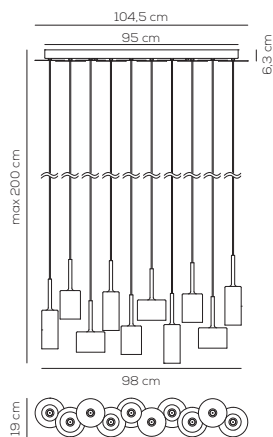

Spillray

Manuel Vivian

Collezione composta da lampade da parete e da soffitto ad incasso e a sospensione in vetro con montatura in metallo cromato. Disponibile in vari colori e dimensioni. Sorgente luminosa alogena o a LED.

Collection consisting of wall, recessed and suspended lamps. The diffusers are made of glass with chrome-plated metal frame. Available in several colours and sizes. Halogen or LED light source.

SP SPIL 10

kg 7 m³ 0.22

SPILLRAY

Type	Article	Colours	Finish	Source	EURO
SP	SPIL 10	CS crystal	CR chrome	G4L (*) G41xMax.1.5W.12Vbc LED included - only	1.980,00
		RS red			2.338,00
		GR grey			2.338,00
		BR metallic bronze			2.914,00

IP20 (**) 220-240V_{AC} (*) **LED** 90-264V_{AC}
example composition code SP SPIL10 BR CR 12V