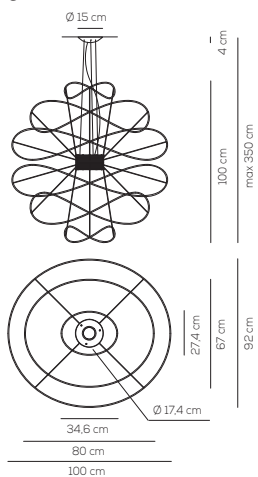

Hoops

Giovanni Barbato

Collezione composta da lampade da soffitto e sospensione con elementi intercambiabili di diverse forme e dimensioni. Finitura dorata o nera. Sorgente luminosa a LED integrato dimmerabile. Le lampade a sospensione prevedono un'illuminazione diretta ed indiretta.

Collection consisting of ceiling and suspended lamps with interchangeable elements in different shapes and sizes. Gold or black finish. Built-in dimmable LED light source. The suspended lamps can illuminate upward and downward.

SP HOOPS 6

kg 7.7 m³ 0.43

HOOPS / con illuminazione verso alto e basso / with upward and downward lighting

Type	Article	Colours / Finish	Source	EURO
SP	HOOPS 6	BC white/ BC white	LED 34W - diffused beam 3000K other CCT options available upon request	1.785,00
		NE black / NE black		1.785,00
		OR gold / OR gold		2.429,00

220-240V_{AC} **LED** ~2660 lm 78 lm/W
example composition code **SP HOOPS6 OR OR LED**