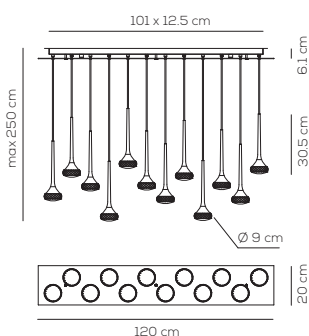

SP FAI 12 R

kg 14.5 m³ 0.16

FAIRY / DRIVER INCLUDED

Type	Article	Colours	Finish	Source	EURO
SP	FAI 12 R	CS crystal	CR white + chrome	LED 12 x 5.9W diffused beam - 2700K	4.262,00
		AM amber			4.559,00
		GR grey			4.559,00

CE IP20 CRI90 **LED** 12 x ~717 lm ~121 lm/W 110-240VAc
example composition code SP FAI12R GR BR LED