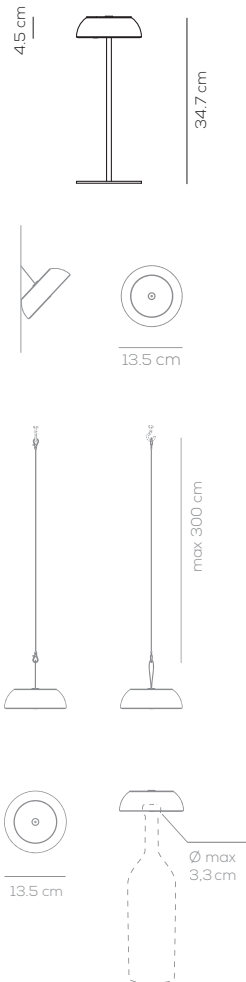

Float

Mario Alessiani

Lampada multifunzionale portatile a batteria, con sorgente a led integrata, adatta per interni ed esterni. Struttura realizzata in alluminio e acciaio inox con diffusore in PC ad alta efficienza. Dimmerabile a 5 livelli. Autonomia 9h con kit batterie sostituibili e ricaricabili per almeno 500 cicli, alla massima efficienza.

Multifunctional mobile battery lamp with integrated led source, for indoor and outdoor applications. Aluminum and stainless steel structure, high efficiency PC diffuser.

Dimmable 5 steps. 9 hours runtime with replaceable battery kit with at least 500 recharging cycles, at maximum efficiency.

LT FLOAT

kg 0.90 m³ 0.007

FLOAT / table lamp / wall lamp / suspension lamp / for installation on bottles

Type	Article	Colours / Finish	Source	EURO
LT	FLOATX	BC white / BC white BL blue / BC white NE black / NE black CG concrete green / CO concrete grey MD mauve dust / BC white	LED 3.5W - diffused beam 2700K	250.00

5 steps IP55 CRI 80 Li-Ion battery 500 cycles 9 hours **LED** ~200 lm* 57.14 lm/W*
example composition code LT FLOATX BL BC LED