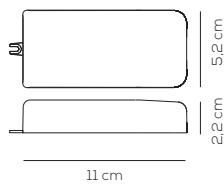

DIMMABLE DALI

DRIVER 250mA DIMMABLE DALI

Code	Product	W Max	Input	Output	Weight	EURO
CEDLTC00126	Dimmable DALI	12	110-240Vac 50-60 Hz	250mA constant 59Vdc	net kg 0.106	69,00