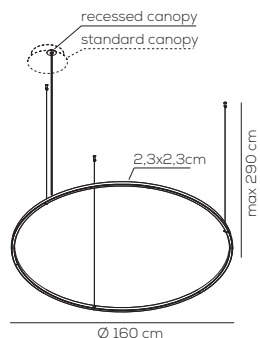

U-Light

Timo Ripatti

Collezione composta da lampade da parete, soffitto e sospensione in alluminio.
Disponibile in due colori e dimensioni. Sorgente luminosa a LED integrato dimmerabile.
Disponibile con opzione fonoassorbente.

Collection consisting of wall, ceiling and suspended lamps in aluminium. Available in two colours and sizes. Built-in LED dimmable light source. Available with sound-absorbing panel option.

SP ULA 160 canopy SP ULA 160 recessed

canopy kg 9.1 m³ 0.310
recessed kg 4.8 m³ 0.280
Installazione downlight o upright.
Downlight or upright mounting.

rosone standard / standard canopy

U-LIGHT / suspension with canopy / DRIVER INCLUDED

Type	Article	Colours	Version	Source	EURO
SP	ULA 160 LED	AN anthracite grey RU rust brown	XX standard canopy	LED 125W - diffused beam 3000K*, 2700K other CCT options available upon request	2.926,00

CE IP20 CRI90 LED ~9025 lm* 72 lm/W* 100-240VAC

U-LIGHT / recessed suspension lamp / DRIVER NOT INCLUDED

Type	Article	Colours	Version	Source	EURO
SP	ULA 160 LED	AN anthracite grey RU rust brown	IN recessed canopy	LED 102W - diffused beam 3000K*, 2700K 24VDC other CCT options available upon request	2.582,00

CE IP20 CRI90 LED ~9025 lm* 88 lm/W* 24VDC

foro - hole Ø 4,5 cm / profondità min - min depth 10 cm

example composition code SP ULA160LED AN IN

optional for more info see page 164

	CEDMWC00202	dimmable 1-10V 24VDC driver max 80W x 2 pcs.	99,00 each
	CEDMWC00204	dimmable DALI 24VDC driver max 75W x 2 pcs.	158,00 each

KITFASPULA000AV opzione fonoassorbente avorio / sound absorbing option ivory.
For more information see page 139

980,00

Equivalent Sound Absorption Area (A) in m² per lamp

FREQUENCY	125 HZ	250 HZ	500 HZ	1000 HZ	2000 HZ	4000 HZ	8000 HZ	125-8000 HZ	500-2000 HZ
A	0,11	0,65	2,06	3,63	3,63	3,64	3,45	2,45	3,11