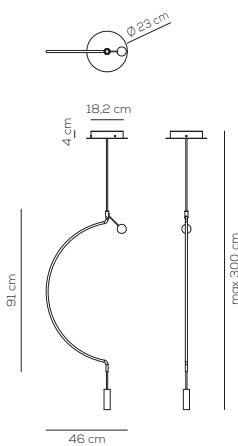

SP LIAI M 1

kg 2,181 m³ 0,0947

LIAISON / DRIVER INCLUDED

Type	Article	Arch / Final & sphere finishes	Source	EURO
SP	LIAI M 1	NE black / NE black	LED 6,7W - optic ~ 40° beam 3000K* 2700K upon request	479,00
		NE black / OO matt gold		520,00
		OO matt gold / NE black		577,00

IP20 CRI>90 **LED** ~671 lm* ~100 lm/W* 220-240VAc
example composition code SP LIAI M 1 OO NE LED