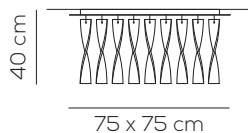

Aura (Avir)

Manuel Vivian

Collezione composta da lampade da parete, soffitto e sospensione, con pendenti in vetro di Murano colorato incamiciato, cristallo e ritorti a mano. Disponibile in vari colori e dimensioni. Sorgente luminosa con attacco a vite.

Collection consisting of wall, ceiling and suspended lamps with double-layered coloured Murano glass hand twisted pendants. Available in several colours and sizes. Screw fitting light source.

PL AUR G 30

kg 24.5 m³ 0.44

AURA

Type	Article	Colours	Finish	Source	EURO
PL	AUR G 30	CS "rigadin" crystal	CR chrome	E27 4 x Max 20W LED or 4 x Max 100W halogen	3.821,00
		BC white			4.480,00
		RS red			4.844,00
		TA tea			5.325,00

IP20 +LED 220-240V_{ac}

example composition code PL AURG30 RS CR E27