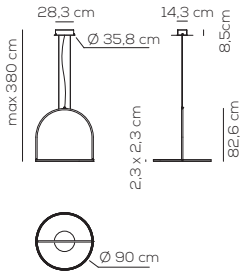

U-Light

Timo Ripatti

Collezione composta da lampade da parete, soffitto e sospensione in alluminio.
Disponibile in due colori e dimensioni. Sorgente luminosa a LED integrato dimmerabile.
Disponibile con opzione fonoassorbente.

Collection consisting of wall, ceiling and suspended lamps in aluminium. Available in two colours and sizes. Built-in LED dimmable light source. Available with sound-absorbing panel option.

SP ULI 090

kg 7.2 m³ 0.19

U-LIGHT / downward lighting only / DRIVER INCLUDED

Type	Article	Colours	Code End	Source	EURO
SP	ULI 090 LED	AN anthracite grey RU rust brown	XX	LED 63W - diffused beam 3000K*, 2700K other CCT options available upon request	2.441,00

~5158 lm* 82 lm/W* 100-240Vac
example composition code **SP ULI090LED RU XX**

KITSPUL090AAV opzione fonoassorbente per versione antracite / sound absorbing option anthracite - see page 139

607,00

KITSPUL090RAV opzione fonoassorbente ruggine / sound absorbing option rust brown - see page 139

607,00

Equivalent Sound Absorption Area (A) in m² per lamp

FREQUENCY	125 HZ	250 HZ	500 HZ	1000 HZ	2000 HZ	4000 HZ	8000 HZ	125-8000 HZ	500-2000 HZ
A	0,02	0,18	0,57	1,11	1,11	1,15	1,04	0,74	0,93