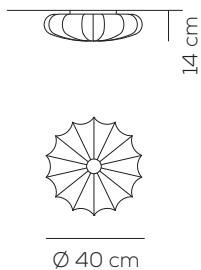

## PL MUSE 40

kg 1 m<sup>3</sup> 0.03

**MUSE** / tessuto INCLUSO, kit lente NON PREVISTO / fabric INCLUDED, glass diffuser kit NOT AVAILABLE  
/ applicazione a soffitto o a parete / application: both as ceiling or wall lamp