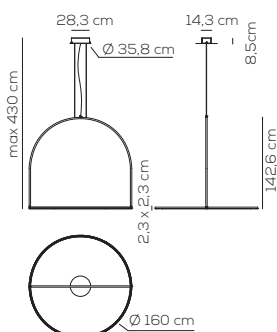

SP ULI 160

kg 18.8 m³ 0.6

U-LIGHT / downward lighting only / DRIVER INCLUDED

Type	Article	Colours	Code End	Source	EURO
SP	ULI 160 LED	AN anthracite grey RU rust brown	XX	LED 125W - diffused beam 3000K*, 2700K other CCT options available upon request	3.435,00

~9025 lm* 72 lm/W* 100-240Vac
example composition code **SP ULI090LED RU XX**

pannello fonoassorbente non disponibile / sound absorbing panel not available