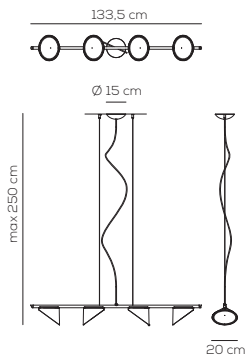

SP ORCHI 4

kg 8 m³ 0.2

ORCHID

Type	Article	Colours	Code End	Source	EURO
SP	ORCHI 4	BC white SA sand AN anthracite grey	XX	LED 4 x 15W - diffused beam 3000K* 2700K upon request	1.208,00

CE IP20 CRI90 220-240V_{AC} **LED** 4 x ~1234 lm* ~86lm/W*
example composition code SP ORCHI4 BC XX LED