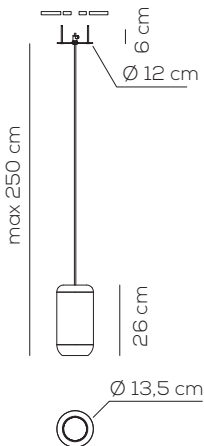

Type	Article	CCT	Colours	Source (LCC)	EURO
SP	URBAN M I	1 2700K	BC wrinkled white	LCC 17,5W - diffused beam	312,00
		2 3000K*	BR matt bronze		336,00
		3 3500K	NI matt nickel		336,00

CE IP20 CRI90 500mA - 34,7Vdc **LED** ~2200 lm* ~125 lm/W*

foro - hole 1 x Ø 3 cm + 2 x Ø 1,4 cm / profondità min - min depth 10 cm

example composition code SP URBANMI3 BR LCC

	CEDLTC00124	dimmbale Phase Cut 500mA driver - Max 20W trailing and leading edge	69,00
	CEDLTC00126	dimmbale DALI 500mA driver - Max 20W	69,00
	CEDLTC00104	dimmbale DALI 500mA driver - Max35W	152,00
	CEDLTC00128	dimmbale 1-10V 500mA driver - Max26,5W	132,00