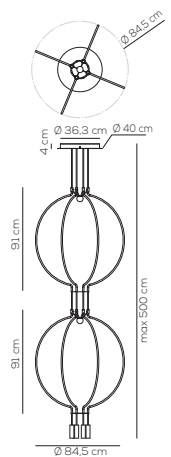

SP LIAD M 4

kg 8,241 m³ 0,2477

LIAISON / DRIVER INCLUDED

Type	Article	Arch / Final & sphere finishes	Source	EURO
SP	LIAD M 4	NE black / NE black	LED 4 x 6,7W - optic ~ 40° beam 3000K* 2700K upon request	2.066,00
		NE black / OO matt gold		2.213,00
		OO matt gold / NE black		2.867,00

IP20 CRI>90 **LED** ~2684 lm* ~100 lm/W* 220-240Vac

example composition code SP LIAD M 4 OO NE LED