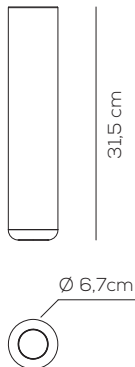

Urban mini

Dima Loginoff

1 edition

Collezione composta da lampade da soffitto e sospensione in alluminio. Disponibile in tre colori e dimensioni. Le sospensioni sono disponibili anche nella versione ad incasso. Sorgente luminosa a LED integrato dimmerabile.

Collection consisting of aluminium ceiling and suspended lamps, also in a recessed version. Available in three colours and sizes. Built-in dimmable LED light source.

PL URBMI G

kg 0,8 m³ 0,025

URBAN MINI

Type	Article	Colours	Finishing	Source	EURO
PL	URB MI G	BC wrinkled white	XX	LED 8W - diffused beam 2700K	227,00
		BR matt bronze			
		NI matt nickel			

220-240VAC **LED** (~640 lm* ~80 lm/W* 3000K*)
example composition code **PL URBMI G BR XX LED**