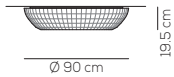

Bell

Manuel Vivian

Collezione composta da lampade da soffitto e a sospensione con struttura metallica rivestita con fettuccia di tessuto ignifugato pongé superliscio. Disponibile in vari colori e dimensioni. Sorgente luminosa con attacco a vite o a LED integrato dimmerabile.

Collection consisting of ceiling and suspended lamps with a metal frame covered with strips of extra smooth flame-retardant pongé fabric. Available in several colours and sizes. Screw fitting or built-in dimmable LED light source.

PL BEL 090

kg 8 m³ 0.98

BELL / diffusore INCLUSO / diffuser INCLUDED

Type	Article	Colours	Finish	Source	EURO
PL	BEL 090 E27	BC white BW warm white GI gold yellow NE black RS red	XX	E27 3 x Max 16W LED or 3 x Max 57W halogen	1.344,00

CE IP20 +LED 220-240VAc

example composition code PL BEL090E27 BW XX