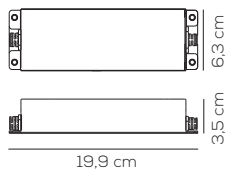

DRIVER 24V

Code	Product	W Max	Input	Output	Weight	EURO
CEDMWC00205	Dimmable DALI	100	100-305Vac 50-60 Hz	24VDC constant 4A	net kg 0,85	171,00