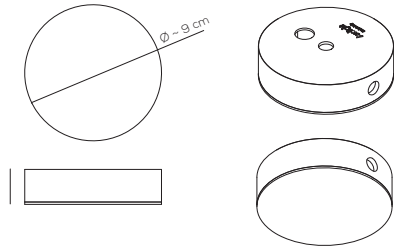

Poses Componenti / Components

SATELLITE - ACSATXX01 (1 hole)

kg 0,25

Code

ACSATXX01 (1 hole)

Colours

DW desert white
GE greige
LA laguna aqua
ER earth red
NE intense black

EURO

56,00

example composition code ACSATXX01 XX XX DW

Satellites with different holes, can be made upon request, only with multiple angles of 30°