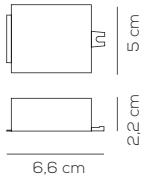

DRIVER 350mA ON/OFF

Code	Product	W Max	Input	Output	Weight	EURO
CEDLTC00100	not dimmable	8	220-240V 50-60 Hz	350mA constant 24V	net kg 0.04	31,00