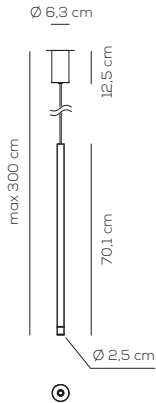

Virtus

Manuel Vivian

Collezione composta da lampade a sospensione in alluminio in vari colori.
Disponibile anche nella versione ad incasso. Sorgente luminosa a LED integrato dimmerabile.

Collection consisting of suspended lamps in aluminium, also in a recessed version.
Available in several colours. Built-in dimmable LED light source.

VIRTUS SUSPENSION

kg 0.89 m³ 0.015

VIRTUS / LED 6.5W / DRIVER INCLUDED

Zone	Type	Article	System compatibility	Finish	CCT	Type 2	Led source	EURO
E	2	101	1 monopoint canopy version	07 matt white RAL 9016 wrinkled	1 2700K	X	LED 6,5W	297,00
				10 anthracite grey wrinkled / final black polished nickel	2 3000K*			315,00
				11 anthracite grey wrinkled / final polished gold	3 3500K			315,00
				12 rust brown wrinkled / final black polished nickel				315,00
				13 rust brown wrinkled / final polished gold				315,00

LED ~671 lm* ~103 lm/W* 220-240VAC

example composition code E 2 101 1 11 1 X

optional accessories

E000700900 Kit decentramento bianco Ø 2,2 x 2 cm / White decentralization kit Ø 2,2 x 2 cm.

13,00