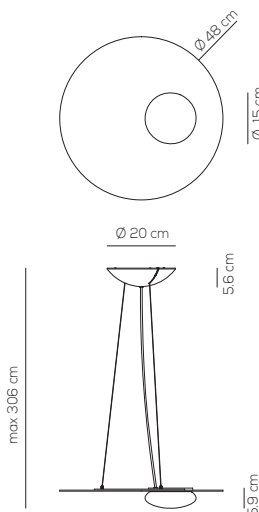

SP KWIC 48

kg 3.2 m³ 0,074

KWIC / DRIVER INCLUDED

Type	Article	Colours	Finishings	Source	EURO
SP	KWIC 48	NE intense black BR transparent bronze BC white upon request	XX	LED 18W - diffused beam 3000K*, 2700K, 3500K upon request	735.00

CE IP20 CRI>90 dimmable 0/1-10V 110-240VAC LED ~2255 lm* ~125 lm/W*

example composition code SP KWIC 48 XX XX LED