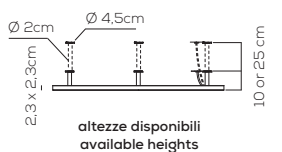

U-Light

Timo Ripatti

Collezione composta da lampade da parete, soffitto e sospensione in alluminio.
Disponibile in due colori e dimensioni. Sorgente luminosa a LED integrato dimmerabile.
Disponibile con opzione fonoassorbente.

Collection consisting of wall, ceiling and suspended lamps in aluminium. Available in two colours and sizes. Built-in LED dimmable light source. Available with sound-absorbing panel option.

PL UL 1 090 h10 cm canopy

PL UL 2 090 h25 cm canopy

PL UL 1: kg 5.8 m³ 0.128

PL UL 2: kg 6.3 m³ 0.128

U-LIGHT / h10 cm or h25 cm ceiling lamp with canopy / DRIVER INCLUDED /

Type	Article	Colours	Version	Source	EURO
PL	UL 1 090 LED (h10 cm)	AN anthracite grey	XX standard canopy	LED 63W - diffused beam 3000K*, 2700K other CCT options available upon request	2.034,00
	UL 2 090 LED (h25 cm)	RU rust brown			2.051,00

CE IP20 CRI90 ~5158 lm* 82 lm/W* 100-240VAC

Installazione come plafoniera (downlight o uplight) oppure applique (con illuminazione verso la superficie di installazione).
Application: both as ceiling (downlight or uplight mounting) or wall lamp (only wallward light).

example composition code PL UL2090LED AN XX

KITFAPLULA090AV opzione fonoassorbente avorio / sound absorbing option ivory.
For more information see page 139

502,00

Equivalent Sound Absorption Area (A) in m² per lamp

FREQUENCY	125 HZ	250 HZ	500 HZ	1000 HZ	2000 HZ	4000 HZ	8000 HZ	125-8000 HZ	500-2000 HZ
A	0,01	0,11	0,32	0,68	0,63	0,63	0,58	0,42	0,54

PL UL 1 090 h10 cm recessed

PL UL 2 090 h25 cm recessed

PL UL 1: kg 2.7 m³ 0.126

PL UL 2: kg 3.1 m³ 0.126

U-LIGHT / h10 cm or h25 cm recessed ceiling lamp / DRIVER NOT INCLUDED