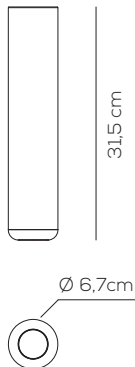

Urban mini

Dima Loginoff

New LCC edition

Collezione composta da lampade da soffitto e sospensione in alluminio. Disponibile in tre colori e dimensioni. Le sospensioni sono disponibili anche nella versione ad incasso. Sorgente luminosa a LED integrato dimmerabile.

Collection consisting of aluminium ceiling and suspended lamps, also in a recessed version. Available in three colours and sizes. Built-in dimmable LED light source.

PL URBMI G

kg 0,8 m³ 0,025

URBAN MINI / driver included

Type	Article	CCT	Colours	Source (LCC)	EURO
PL	URB MI G	1X 2700K	BC wrinkled white	LCC 6,5W - diffused beam	253,00
		2X 3000K*	BR matt bronze		268,00
		3X 3500K	NI matt nickel		268,00

220-240V_{ac} **LED** ~671 lm* ~103 lm/W*
example composition code **PL URBMIG 2X BR LCC**