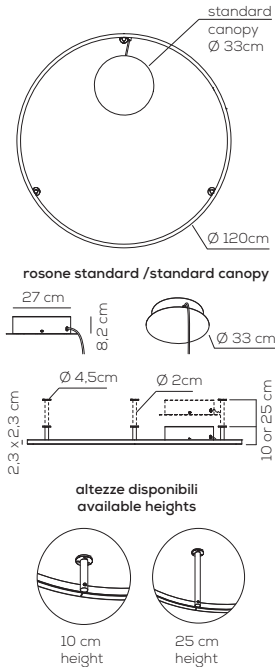

U-Light

Timo Ripatti

Collezione composta da lampade da parete, soffitto e sospensione in alluminio.
Disponibile in due colori e dimensioni. Sorgente luminosa a LED integrato dimmerabile.
Disponibile con opzione fonoassorbente.

Collection consisting of wall, ceiling and suspended lamps in aluminium. Available in two colours and sizes. Built-in LED dimmable light source. Available with sound-absorbing panel option.

PL UL 1 120 h10 cm canopy PL UL 2 120 h25 cm canopy

PL UL 1: kg 6.6 m³ 0.180
PL UL 2: kg 7 m³ 0.180