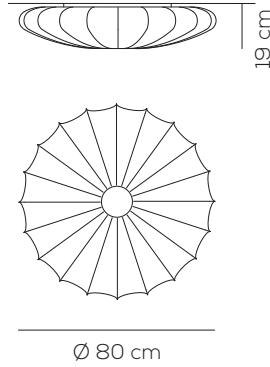

## PL MUSE 80

kg 4 m<sup>3</sup> 0.13

**MUSE** / tessuto INCLUSO, kit lente NON INCLUSO / fabric INCLUDED, glass diffuser kit NOT INCLUDED  
/ applicazione a soffitto o a parete / application: both as ceiling or wall lamp