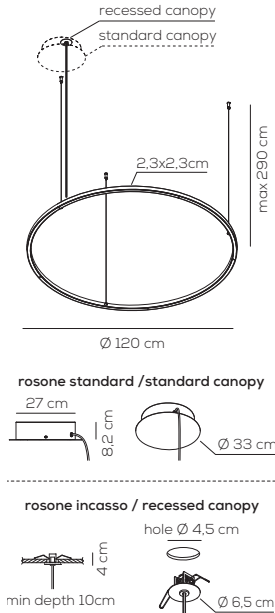

U-Light

Timo Ripatti

Collezione composta da lampade da parete, soffitto e sospensione in alluminio.
Disponibile in due colori e dimensioni. Sorgente luminosa a LED integrato dimmerabile.
Disponibile con opzione fonoassorbente.

Collection consisting of wall, ceiling and suspended lamps in aluminium. Available in two colours and sizes. Built-in LED dimmable light source. Available with sound-absorbing panel option.

SP ULA 120 canopy SP ULA 120 recessed

canopy kg 6.5 m³ 0.180
recessed kg 3 m³ 0.150

Installazione downlight o uplight.
Downlight or uplight mounting.

U-LIGHT / suspension with canopy / DRIVER INCLUDED

Type	Article	Colours	Version	Source	EURO
SP	ULA 120 LED	AN anthracite grey RU rust brown	XX standard canopy	LED 86W - diffused beam 3000K*, 2700K other CCT options available upon request	2.556,00

CE IP20 CRI90 dimmable 1-10V LED ~7736 lm* 90 lm/W* 100-240VAc

U-LIGHT / recessed suspension lamp / DRIVER NOT INCLUDED

Type	Article	Colours	Version	Source	EURO
SP	ULA 120 LED	AN anthracite grey RU rust brown	IN recessed canopy	LED 74W - diffused beam 3000K*, 2700K 24VDC other CCT options available upon request	2.222,00

CE IP20 CRI90 dimmable with dedicated PSU LED ~7736 lm* 104 lm/W* 24Vdc

foro - hole Ø 4,5 cm / profondità min - min depth 10 cm

example composition code SP ULA120LED RU IN

optional for more info see page 164

	CEDMWC00203	dimmmable 1-10V 24VDC driver max 100W	156,00
	CEDMWC00205	dimmmable DALI 24VDC driver max 100W	171,00

	KITFASPULA000AV opzione fonoassorbente avorio / sound absorbing option ivory. For more information see page 139	980,00

Equivalent Sound Absorption Area (A) in m² per lamp

FREQUENCY	125 HZ	250 HZ	500 HZ	1000 HZ	2000 HZ	4000 HZ	8000 HZ	125-8000 HZ	500-2000 HZ
A	0,04	0,35	1,23	2,03	2,13	2,09	2,02	1,41	1,80