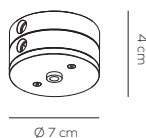

PENDANTS

kg 0.240

PENDANTS SATELLITE / DRIVER NOT INCLUDED

Code	Colours	EURO
PENDANTSATELL	BC white	93,00
	NE black	93,00
	GE greige	103,00

example composition code **PENDANTSATELL BC**