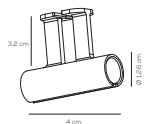

JUNCTION KIT

PIVOT / JUNCTION KIT

Code	Colours	EURO
KITJUNCTIPPIV	BC white	UPON REQUEST
	NE black	
KITJUNCTIGPIV	GE greige	

example composition code KITJUNCTIGPIV BC