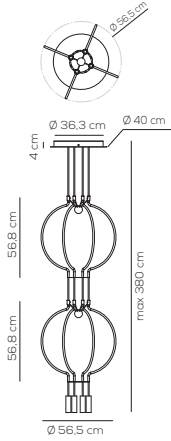

## SP LIAD P 4

kg 7,355 m<sup>3</sup> 0,0948

LIAISON / DRIVER INCLUDED

Type	Article	Arch / Final & sphere finishes	Source	EURO
SP	LIAD P 4	NE black / NE black	LED 4 x 6,7W - optic ~ 40° beam 3000K* 2700K upon request	1.851,00
		NE black / OO matt gold		1.993,00
		OO matt gold / NE black		2.571,00