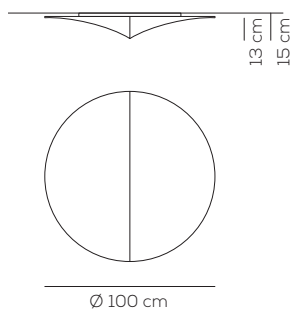

PL NEL 100

kg 4 m³ 0.17

NELLY / tessuto INCLUSO / fabric INCLUDED

Type	Article	Colours	Finish	Source	EURO
PL	NEL 100	BC white FB white pattern	XX white metal	E27 3 x Max 16W LED or 3 x Max 70W halogen	356,00

CE IP20 +LED 220-240V_{AC}

example composition code PL NEL100 FB XX E27

TESSUTI SUPPLEMENTARI SU RICHIESTA / ADDITIONAL FABRICS UPON REQUEST:

TSPLNELLY100BC	white	191,00
TSPLNELLY100FB	white pattern	191,00