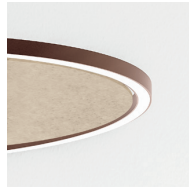

rust brow ring & warm white panel

The panels are:

Ø600mm weight 700g
Ø800mm weight 1.25kg
Ø1100mm weight 2.30 kg
Ø1500mm weight 4.4 kg

Thickness: 25mm
Sound absorption factor: about 0.6
Fire resistance: B-S1, d0 (EN13501)
Emissions (SP Ref. F122842): odor free, emits no gases

PL UL X 090 / 120 / 160 / 180