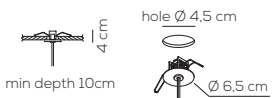

U-Light

Timo Ripatti

Collezione composta da lampade da parete, soffitto e sospensione in alluminio.
Disponibile in due colori e dimensioni. Sorgente luminosa a LED integrato dimmerabile.
Disponibile con opzione fonoassorbente.

Collection consisting of wall, ceiling and suspended lamps in aluminium. Available in two colours and sizes. Built-in LED dimmable light source. Available with sound-absorbing panel option.

PL UL 1 090 h10 cm canopy

PL UL 2 090 h25 cm canopy

PL UL 1: kg 5.8 m³ 0.128

PL UL 2: kg 6.3 m³ 0.128

U-LIGHT / h10 cm or h25 cm ceiling lamp with canopy / DRIVER INCLUDED /

Type	Article	Colours	Version	Source	EURO
PL	UL 1 090 LED (h10 cm)	AN anthracite grey	XX standard canopy	LED 63W - diffused beam 3000K*, 2700K other CCT options available upon request	2.034,00
	UL 2 090 LED (h25 cm)	RU rust brown			2.051,00

CE IP20 CRI90 ~5158 lm* 82 lm/W* 100-240VAC

Installazione come plafoniera (downlight o uplight) oppure applique (con illuminazione verso la superficie di installazione).
Application: both as ceiling (downlight or uplight mounting) or wall lamp (only wallward light).

example composition code PL UL2090LED AN XX

KITFAPLULA090AV opzione fonoassorbente avorio / sound absorbing option ivory.
For more information see page 139

502,00

Equivalent Sound Absorption Area (A) in m² per lamp

FREQUENCY	125 HZ	250 HZ	500 HZ	1000 HZ	2000 HZ	4000 HZ	8000 HZ	125-8000 HZ	500-2000 HZ
A	0,01	0,11	0,32	0,68	0,63	0,63	0,58	0,42	0,54

PL UL 1 090 h10 cm recessed

PL UL 2 090 h25 cm recessed

PL UL 1: kg 2.7 m³ 0.126

PL UL 2: kg 3.1 m³ 0.126

U-LIGHT / h10 cm or h25 cm recessed ceiling lamp / DRIVER NOT INCLUDED