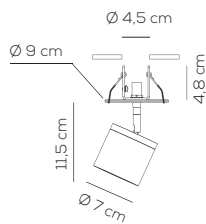

SPOTLIGHT X REC

kg 0.663

RECESSED ORIENTABLE SPOTLIGHT SATELLITE / DRIVER NOT INCLUDED

Code	Beam	CCT	Colours	LED - Source	EURO
SATELTURNXI	1 12°	1 2700K	BC white	1 X 6,5W lm: 671* lm/w: 103*	158,00
	3 38°	2 3000K*	NE black		174,00
	3 3500K	GE greige	174,00		

CRI90 700mA - 9,2 Vdc ~688 lm* 107,5 lm/W*

example composition code SATELTURNXI 1 1 BC

* for a list of compatible drivers see pag 163

PIVOT / DRIVER INCLUDED (DIMMABLE)

Type	Article	Light number	Beam	CCT	Colours	Rod	LED - Source	EURO	
PL	PIVO	02	1 12°	1 2700K	BC white	035	2 X 6,5W lm: 1342* lm/w: 103*	716,00	BC NE
								773,00	GE
			3 38°	2 3000K*	NE black	065		751,00	BC NE
								812,00	GE
			3 3500K	GE greige	100	798,00		BC NE	
						865,00		GE