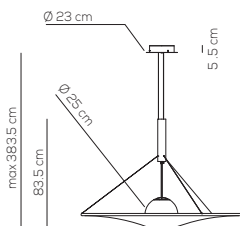

SP MAN 120

kg 6,27 m³ 0,194

MANTO / DRIVER INCLUDED

Type	Article	Colours	Finishings	Source	EURO
SP	MAN 120	GR light grey	XX	LED 21W - diffused beam 3000K*, 2700K 3500K upon request	1.523,00

CE IP20 CRI>90 100-277VAC ~2438 lm* ~116 lm/W*

example composition code SP MAN120 GR XX LED