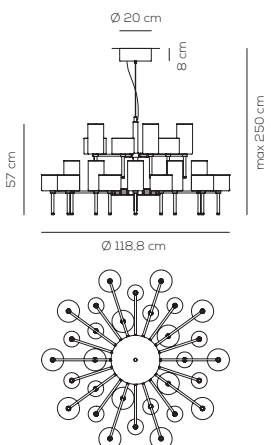

SP SPIL 30

kg 31 m³ 1.31

SPILLRAY

Type	Article	Colours	Finish	Source	EURO
SP	SPIL 30	CS crystal	CR chrome	G4L (*) G41xMax.15W.12Vbc LED included - only	9.734,00
		RS red			11.353,00
		GR grey			11.353,00

220-240V_{AC} (*) 90-264V_{AC}
example composition code SP SPIL30 RS CR 12V