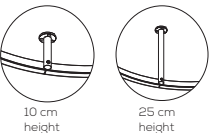

altezze disponibili
available heights

10 cm
height

25 cm
height

U-LIGHT / h10 cm or h25 cm recessed ceiling lamp / DRIVER NOT INCLUDED

Type	Article	Colours	Version	Source	EURO
PL	UL 1 160 LED (h10 cm)	AN anthracite grey	IN recessed canopy	LED 102W - diffused beam 3000K*, 2700K 24VDC other CCT options available upon request	2.493,00
	UL 2 160 LED (h25 cm)	RU rust brown			2.509,00

CE IP20 CRI90 LED ~9025 lm* 88 lm/W* 24Vdc

foro - hole Ø 4,5 cm / profondità min - min depth 10 cm

Installazione come plafoniera (downlight o uplight) oppure applique (con illuminazione verso la superficie di installazione).
Application: both as ceiling (downlight or uplight mounting) or wall lamp (only wallward light).

example composition code PL UL1160LED RU IN

optional for more info see page 164

CEDMWC00202 dimmable 1-10V 24VDC driver max 80W x 2 pcs.

99,00

CEDMWC00204 dimmable DALI 24VDC driver max 75W x 2 pcs.

158,00

KITFAPLUL000IAV opzione fonoassorbente avorio / sound absorbing option ivory.
For more information see page 139

950,00

Equivalent Sound Absorption Area (A) in m² per lamp

FREQUENCY	125 HZ	250 HZ	500 HZ	1000 HZ	2000 HZ	4000 HZ	8000 HZ	125-8000 HZ	500-2000 HZ
A	0,05	0,29	0,93	1,48	1,60	1,52	1,45	1,04	1,34