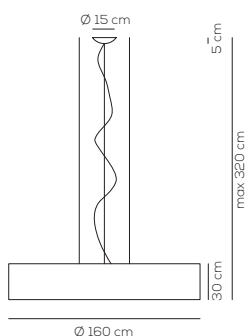

SP SKI 160

kg 23 m³ 2.15

SKIN / con illuminazione verso alto e basso / with upward and downward lighting

Type	Article	Colours (lampshade)	Colours (radial diffuser)	Source	EURO
SP	SKI 160 E27	BC white	BC white	E27 6 x Max 16W LED or 6 x Max 20W fluo	5.695,00
		BA ivory white	BW warm white		
		MA brown			
		NE matt black			

IP20 +LED

220-240Vac

example composition code SP SKI160E27 MA BW