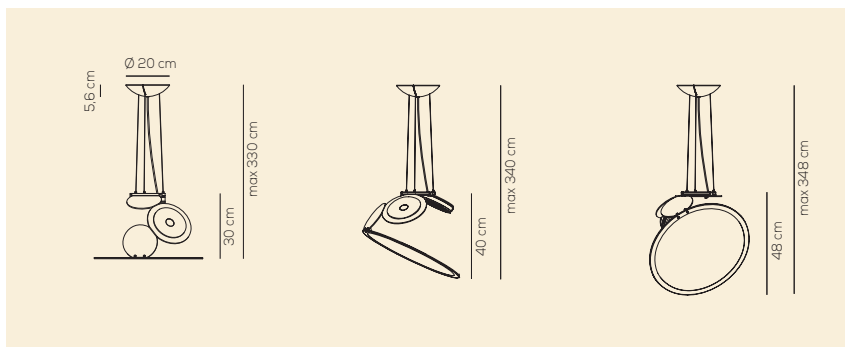

CUT / DIMMER INCLUDED

Type	Article	Colours	Finishings	Source	EURO
LT	CUT XXX	NE intense black	XX	LED 17W - optic ~ 60° beam 3000K	1.313,00

IP20
CRI>90
dimmable
110-240VAc
LED
~1376 lm ~81 lm/W

example composition code LT CUT XXX NE XX LED

Altre 2 posizioni di montaggio del diffusore / Installation of the diffuser in 2 additional positions