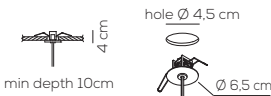

U-LIGHT / suspension with canopy / DRIVER INCLUDED

Type	Article	Colours	Version	Source	EURO
SP	ULA 180 LED	AN anthracite grey RU rust brown	XX standard canopy	LED 153W - diffused beam 3000K*, 2700K other CCT options available upon request	3.420,00

CE IP20 CRI90 ~10315 lm* 67 lm/W* 100-240VAC

U-LIGHT / recessed suspension lamp / DRIVER NOT INCLUDED

Type	Article	Colours	Version	Source	EURO
SP	ULA 180 LED	AN anthracite grey RU rust brown	IN recessed canopy	LED 123W - diffused beam 3000K*, 2700K 24VDC other CCT options available upon request	2.943,00

CE IP20 CRI90 ~10315 lm* 84 lm/W* 24Vdc

foro - hole Ø 4,5 cm / profondità min - min depth 10 cm

example composition code SP ULA180LED AN IN

optional for more info see page 164

	CEDMWC00203	dimmmable 1-10V 24VDC driver max 100W x 2 pcs.	156,00 each
	CEDMWC00205	dimmmable DALI 24VDC driver max 100W x 2 pcs.	171,00 each

	KITFASPULA000AV opzione fonoassorbente avorio / sound absorbing option ivory.	For more information see page 139	980,00

Equivalent Sound Absorption Area (A) in m² per lamp

FREQUENCY	125 HZ	250 HZ	500 HZ	1000 HZ	2000 HZ	4000 HZ	8000 HZ	125-8000 HZ	500-2000 HZ
A	0,11	0,65	2,06	3,63	3,63	3,64	3,45	2,45	3,11