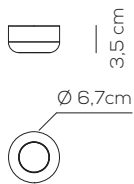

PL URBMI P

kg 0,4 m³ 0,004

URBAN MINI

Type	Article	Colours	Finishing	Source	EURO
PL	URB MI P	BC wrinkled white	XX	LED 8W - diffused beam 2700K	146,00
		BR matt bronze			
		NI matt nickel			

CE IP20 CRI90 220-240VAC **LED** (~640 lm* ~80 lm/W* 3000K*)

example composition code PL URBMIP BR XX LED