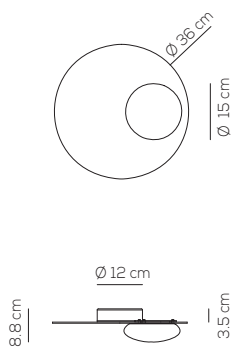

PL KWIC 36

kg 1.9 m³ 0,065

KWIC / DRIVER INCLUDED / applicazione a soffitto o parete / application: both as ceiling or wall lamp

Type	Article	Colours	Finishings	Source	EURO
PL	KWIC 36	NE intense black	XX	LED 18W - diffused beam 3000K*, 2700K, 3500K upon request	473.00
		BR transparent bronze			
		BC white			

CE IP20 CRI>90 dimmable 0/1-10V 110-240VAc LED ~2255 lm* ~125 lm/W*

example composition code PL KWIC 36 XX XX LED