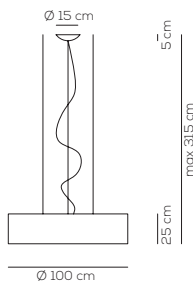

Skin

Manuel Vivian

Collezione composta da lampade da soffitto e sospensione con paralume in ecopelle ignifuga. Disponibile in vari colori e dimensioni. Sorgente luminosa con attacco a vite o a LED integrato dimmerabile.

Collection consisting of ceiling and suspended lamps. The lampshade is realized with flame-retardant eco-leather. Available in several colours and sizes. Screw light bulb or built-in dimmable LED light source.

SP SKI 100 LED

SKIN / con illuminazione verso alto e basso / with upward and downward lighting / DRIVER INCLUDED

Type	Article	Colours (lampshade)	Colours (radial diffuser)	Source	EURO
SP	SKI 100 LED	BC white	BC white	LED 98W - diffused beam 3000K* 4000K upon request	3.209,00
		BA ivory white	BW warm white		
		MA brown			
		NE matt black			

IP20 CRI90

LED

~10719 lm* 109 lm/W*

110-240Vac

example composition code SP SKI100LED BC BW