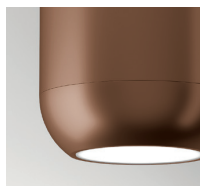

## COLOURS

wrinkled white

matt bronze

matt nickel

standard canopy

recessed canopy