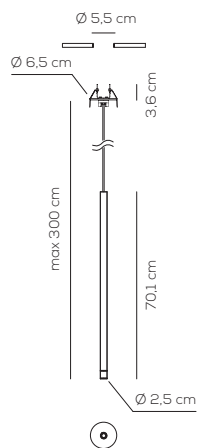

VIRTUS SUSPENSION

kg 0,89 m³ 0,0015

Compatible with pivot system
pag.76

VIRTUS RECESSED / DRIVER NOT INCLUDED

Zone	Type	Article	System compatibility	Finish	CCT	Type 2	Led source	EURO
E	2	101	4 recessed	07 matt white RAL 9016 wrinkled	1 2700K	X	LED 6,5W	247,00
				10 anthracite grey wrinkled / final black polished nickel	2 3000K*			268,00
				11 anthracite grey wrinkled / final polished gold	3 3500K			268,00
				12 rust brown wrinkled / final black polished nickel				268,00
				13 rust brown wrinkled / final polished gold				268,00

IP20 CRI>90

LED 700mA - 9,4Vdc ~671 lm* ~103 lm/W*

example composition code E 2 101 4 11 1 X

foro - hole Ø 5,5 cm / profondità min - min depth 10 cm - Collegare in serie. / Wire in series.

optional accessories for recessed versions . See page 163

E000700900	Kit decentramento bianco Ø 2,2 x 2 cm / White decentralization kit Ø 2,2 x 2 cm.	13,00
CEDLTC00124	dimmbale Phase Cut 700mA driver - Max 20W trailing and leading edge	69,00
CEDLTC00127	dimmbale 0/1 - 10V - Push - 700mA driver - Max 9W	69,00
CEDLTC00126	dimmbale DALI 700mA driver - Max 20W	69,00
CEDLTC00104	dimmbale DALI 700mA driver - Max 50W	152,00