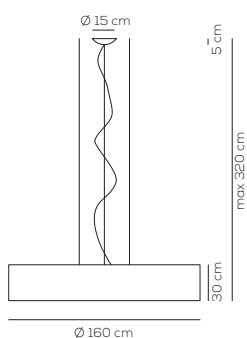

SP SKI 160 LED

SKIN / con illuminazione verso alto e basso / with upward and downward lighting / DRIVER INCLUDED

Type	Article	Colours (lampshade)	Colours (radial diffuser)	Source	EURO
SP	SKI 160 LED	BC white	BC white	LED 98W - diffused beam 3000K* 4000K upon request	6.195,00
		BA ivory white			
		MA brown			
		NE matt black			

IP20 CRI90

LED

~10719 lm* 109 lm/W*

110-240Vac

example composition code SP SKI160LED BA BW