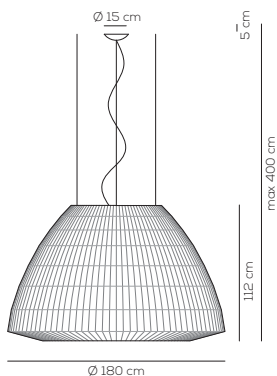

SP BEL 180 LED

BELL / diffusore INCLUSO, con illuminazione verso alto e basso / *diffuser INCLUDED, with upward and downward lighting*

Type	Article	Colours	Finish	Source	EURO
SP	BEL 180 LED	BC white	XX	LED 98W - diffused beam 3000K*, 4000K	7.723,00
		BW warm white			
		GI gold yellow			
		NE black			
		RS red			

CE IP20 CRI90 LED ~10719 lm* 109 lm/W* 110-240V_{ac}

example composition code SP BEL180LED BW XX

Equivalent Sound Absorption Area (A) in m² per lamp

FREQUENCY	125 HZ	250 HZ	500 HZ	1000 HZ	2000 HZ	4000 HZ	8000 HZ	125-8000 HZ	500-2000 HZ
A	1,55	2,65	3,56	4,65	5,68	6,38	7,10	4,51	4,63