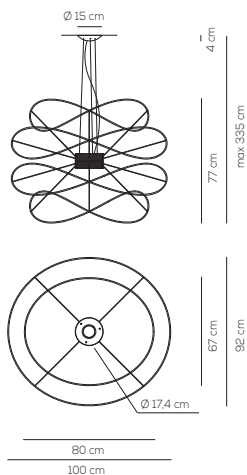

SP HOOPS 4

kg 7.1 m³ 0.43

HOOPS / con illuminazione verso alto e basso / with upward and downward lighting

Type	Article	Colours / Finish	Source	EURO
SP	HOOPS 4	BC white/ BC white	LED 34W - diffused beam 3000K other CCT options available upon request	1.680,00
		NE black / NE black		1.680,00
		OR gold / OR gold		2.067,00

220-240VAC **LED** ~2660 lm 78 lm/W
example composition code SP HOOPS4 OR OR LED