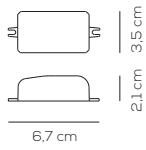

Driver 350mA

ON/OFF