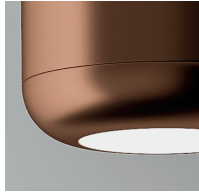

## COLOURS

wrinkled white

matt bronze

matt nickel

standard canopy

recessed canopy