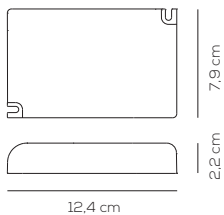

DIMMABLE DALI

DRIVER 350mA DIMMABLE DALI

Code	Product	W Max	Input	Output	Weight	EURO
CEDLTC00104	Dimmable DALI	25	110-240V 50-60 Hz	350mA constant 74V Max	net kg 0.15	152,00