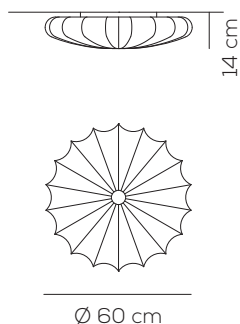

## PL MUSE 60

kg 1.5 m<sup>3</sup> 0.09

**MUSE** / tessuto INCLUSO, kit lente NON PREVISTO / fabric INCLUDED, glass diffuser kit NOT AVAILABLE  
/ applicazione a soffitto o a parete / application: both as ceiling or wall lamp