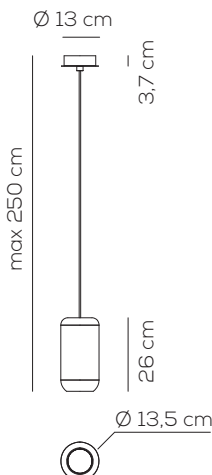

SP URBAN M

kg 2,3 m³ 0,025

URBAN / solo con illuminazione verso il basso / downward lighting only / driver included

Type	Article	CCT	Colours	Source (LCC)	EURO
SP	URBAN M	1X 2700K	BC wrinkled white	LCC 17,5W - diffused beam	403,00
		2X 3000K*	BR matt bronze		427,00
		3X 3500K	NI matt nickel		427,00

220-240V_{AC} **LED** ~2200 lm* ~125 lm/W*
example composition code **SP URBANM 2X NI LCC**