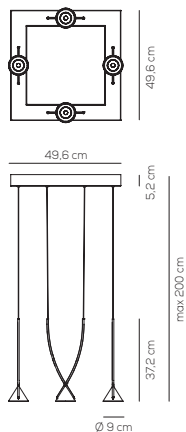

Jewel

Yonoh

Collezione di lampade a sospensione in alluminio con arco in nylon caricato a vetro riciclato. Disponibile in colore nero e quattro versioni. La sorgente luminosa è a LED integrato dimmerabile o non dimmerabile.

Collection of aluminum suspended lamps with glass filled nylon arch made with recycled materials. Available in four pre-defined configurations in black color. Built-in dimmable or not dimmable LED light source.

SP JEWE / JEWD 04

kg 8,7 m³ 0,065

JEWEL / DRIVER INCLUDED DIMMABLE

Type	Article	Colours / Finish	Source	EURO
SP	JEWD 04	NE black / NE black GE greige / NE black	LED 4 x 6,5W - optic ~ 38° beam 3000K*, 2700K, 3500K dimmable	1.350,00

IP20 CRI>90 dimmable 0/1-10V LED ~2684 lm* ~103 lm/W* 220-240VAC

example composition code SP JEWD 04 NE NE LED