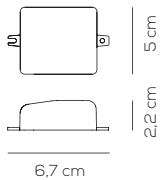

DIMMABLE 1-10V