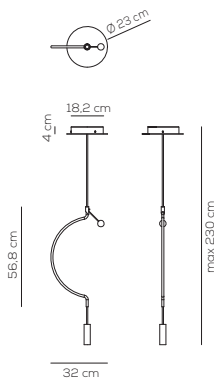

Liaison

Sara Moroni

Collezione di lampade a sospensione in metallo. Disponibile in vari colori e dimensioni. La sorgente luminosa è a LED integrato dimmerabile.

Collection consisting of metal suspended lamps. Available in several colors and sizes. Built-in dimmable LED light source.

SP LIAI P 1

kg 1,766 m³ 0,0591

LIAISON / DRIVER INCLUDED

Type	Article	Arch / Final & sphere finishes	Source	EURO
SP	LIAI P 1	NE black / NE black	LED 6,7W - optic ~ 40° beam 3000K* 2700K upon request	411,00
		NE black / OO matt gold		445,00
		OO matt gold / NE black		493,00

IP20 CRI>90 **LED** ~671 lm* ~100 lm/W* 220-240VAc
example composition code SP LIAI P 1 NE NE LED