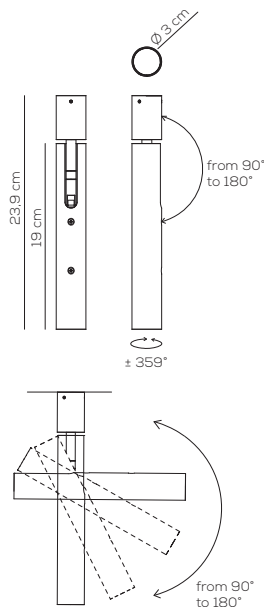

Lampada da soffitto o parete con struttura metallica in ottone naturale.
Sorgente luminosa orientabile. LED integrato dimmerabile.

*Ceiling or wall lamp with natural brass frame. Adjustable lighting source.
Built-in dimmable LED.*

COLOUR

FA EGO X 30

kg 0,5 m³ 0,004

EGO / DRIVER NOT INCLUDED

Type	Article	Colours	Finishings	Source	EURO
FA	EGO X 30	OT natural brass	XX	LED 1 x 8.8W - 250 mA 35,2Vdc diffused - 3000K	352,00

with dedicated PSU IP20 CRI80 **LED** ~1220 lm ~139 lm/W
example composition code **FA EGO X 30 OT XX LED**

optional for more info see page 161

CEDLTC00123	standard 250mA driver - Max 10W	32,00
CEDLTC00124	dimnable Phase Cut 250mA driver - Max 12W	69,00
CEDLTC00125	dimnable DALI 1-10V & PUSH 250mA driver - Max 28W	132,00
CEDLTC00126	dimnable DALI 250mA driver - Max 12W	69,00

FA EGO P 30

kg 0,5 m³ 0,004