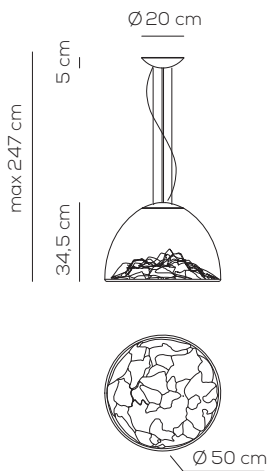

Mountain View

Dima Loginoff

Lampada a sospensione realizzata in vetro soffiato trasparente disponibile in vari colori. Sorgente luminosa a LED integrato dimmerabile.

Suspended lamp made of transparent blown glass, available in several colours. Built-in dimmable LED light source.

COLOURS

SP MOUNTA

kg 16 m³ 0.22

MOUNTAIN VIEW / DRIVER INCLUDED

Type	Article	Colours / Finish	Source	EURO
SP	MOUNTA	CS / CR crystal / chrome	LED 17W - 3000K*	2.185,00
		CS / OR crystal / gold		2.398,00
		AM / OR amber / gold		2.398,00
		GR / CR grey / chrome		2.398,00

IP20

dimmable phase cut

CR>90

LED

~2210 lm* 130 lm/W*

220-240VAC

example composition code SP MOUNTA AM OR LED