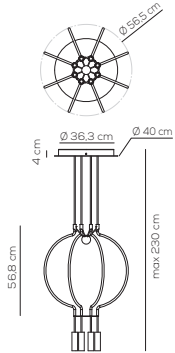

Liaison

Sara Moroni

Collezione di lampade a sospensione in metallo. Disponibile in vari colori e dimensioni. La sorgente luminosa è a LED integrato dimmerabile.

Collection consisting of metal suspended lamps. Available in several colors and sizes. Built-in dimmable LED light source.

SP LIAI P 8

kg 7,914 m³ 0,1196

LIAISON / DRIVER INCLUDED

Type	Article	Arch / Final & sphere finishes	Source	EURO
SP	LIAI P 8	NE black / NE black	LED 8 x 6,7W - optic ~ 40° beam 3000K* 2700K upon request	2.295,00
		NE black / OO matt gold		2.436,00
		OO matt gold / NE black		2.959,00

IP20 CRI>90 **LED** ~5368 lm* ~100 lm/W* 220-240Vac

example composition code SP LIAI P 8 NE NE LED