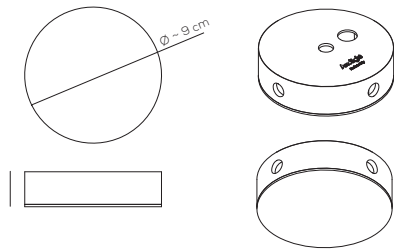

SATELLITE - ACSATXX02 (2 holes 90°)

kg 0,25

Code

ACSATXX02 (2 holes 90°)

Colours

DW desert white
GE greige
LA laguna aqua
ER earth red
NE intense black

EURO

58,00

example composition code ACSATXX02 XX XX GE

Satellites with different holes, can be made upon request, only with multiple angles of 30°