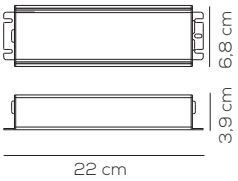

DRIVER 24V

Code	Product	W Max	Input	Output	Weight	EURO
CEDMWC00203	Dimmable 1-10V	100	100-305Vac 50-60 Hz	24VDC constant 4A	net kg 1,2	156,00