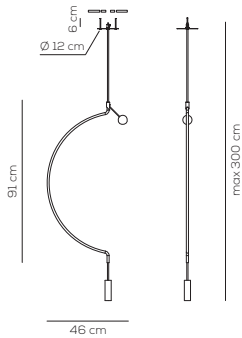

SP LIA M 1I (RECESSED)

kg 1,9 m³ 0,0947

Compatible with pivot system
pag.76

LIAISON / DRIVER NOT INCLUDED

Type	Article	Arch / Final & sphere finishes	Led source	EURO
SP	LIA M 1I	NE black / NE black	LED 6,7W - optic ~ 40° beam 3000K* 2700K upon request	394,00
		NE black / OO matt gold		441,00
		OO matt gold / NE black		504,00

CE IP20 CRI>90 LED 700mA - 9,4Vdc ~671 lm* ~100 lm/W*
example composition code SP LIA M 1I NE NE LED