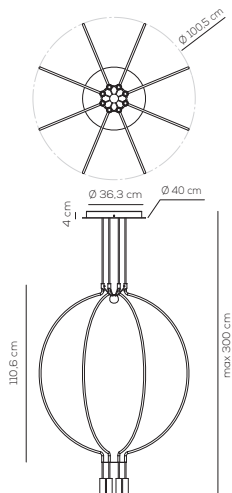

SP LIAI G 8

kg 8,656 m³ 0,360

LIAISON / DRIVER INCLUDED

Type	Article	Arch / Final & sphere finishes	Source	EURO
SP	LIAI G 8	NE black / NE black	LED 8 x 6,7W - optic ~ 40° beam 3000K* 2700K upon request	2.788,00
		NE black / OO matt gold		3.005,00
		OO matt gold / NE black		3.872,00

IP20 CRI>90 **LED** ~5368 lm* ~100 lm/W* 220-240Vac

example composition code SP LIAI G 8 OO NE LED