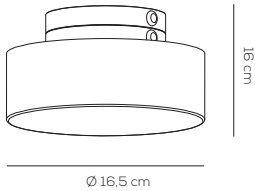

Pivot Accessori / Accessories

CANOPY

kg 1.25