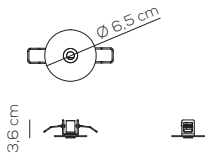

Poses Componenti / Components

CANOPY FOR RECESSED SYSTEM

kg 0,20

Code	Colours	EURO
ACCANOPYIN001	BC white	55,00

example composition code ACCANOPYIN001 BC