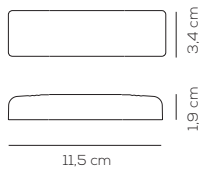

Driver for Ego - 250mA

ON/OFF

DRIVER 250mA ON/OFF

Code	Product	W Max	Input	Output	Weight	EURO
CEDLTC00123	Standard Not dimmable	10	100-240Vac 50-60 Hz	250mA constant 44Vdc	net kg 0.06	32,00