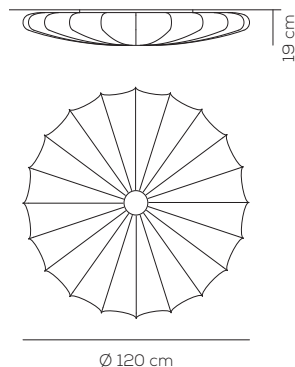

## PL MUS 120

kg 7 m<sup>3</sup> 0.31

**MUSE** / tessuto INCLUSO, kit lente NON INCLUSO / fabric INCLUDED, glass diffuser kit NOT INCLUDED  
/ applicazione a soffitto o a parete / application: both as ceiling or wall lamp