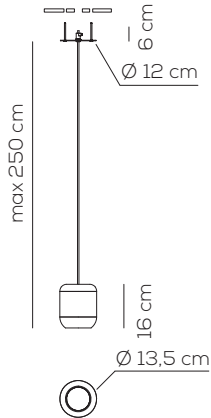

Urban

Dima Loginoff

New LCC edition

Collezione composta da lampade da soffitto e sospensione in alluminio. Disponibile in tre colori e dimensioni. Le sospensioni sono disponibili anche nella versione ad incasso. Sorgente luminosa a LED integrato dimmerabile.

Collection consisting of aluminium ceiling and suspended lamps, also in a recessed version. Available in three colours and sizes. Built-in dimmable LED light source.

SP URBAN PI (RECESSED)

kg 1,7 m³ 0,02

URBAN / solo con illuminazione verso il basso / downward lighting only / driver not included

Type	Article	CCT	Colours	Source (LCC)	EURO
SP	URBAN P I	1 2700K	BC wrinkled white	LCC 17,5W - diffused beam	273,00
		2 3000K*	BR matt bronze		294,00
		3 3500K	NI matt nickel		294,00

CE IP20 CRI90 500mA - 34,7Vdc **LED** ~2200 lm* ~125 lm/W*

foro - hole 1 x Ø 3 cm + 2 x Ø 1,4 cm / profondità min - min depth 10 cm

example composition code SP URBANPI3 BR LCC

SP URBAN MI (RECESSED)

kg 2,1 m³ 0,025

URBAN / solo con illuminazione verso il basso / downward lighting only / driver not included