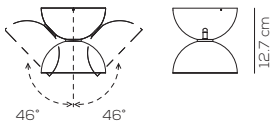

FA DODOT

kg 0.9 m³ 0.02

DODOT / DRIVER INCLUDED

Type	Article	Colours	Beam - degrees	Source	EURO
FA	DOD9 30	BC white BL blue NE black CG concrete green MD maive dust	48°	LED 17,4 W - 3000K*	342.00

Type	Article	Colours	Beam - degrees	Source	EURO
FA	DOD9 27	BC white BL blue NE black CG concrete green MD maive dust	48°	LED 17,4 W - 2700K*	342.00

IP20 CRI≥90 220-240VAc **LED** ~2100 lm* ~120 lm/W*

example composition code FA DOD927 NE 48 LED

Compatibile con sistema Casambi su richiesta / Compatibility with Casambi system upon request