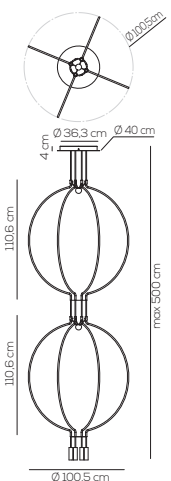

SP LIAD G 4

kg 8,559 m³ 0,1794

LIAISON / DRIVER INCLUDED

Type	Article	Arch / Final & sphere finishes	Source	EURO
SP	LIAD G 4	NE black / NE black	LED 4 x 6,7W - optic ~ 40° beam 3000K* 2700K upon request	2.211,00
		NE black / OO matt gold		2.419,00
		OO matt gold / NE black		3.274,00

IP20 CRI>90 **LED** ~2684 lm* ~100 lm/W* 220-240Vac

example composition code SP LIAD G 4 OO NE LED