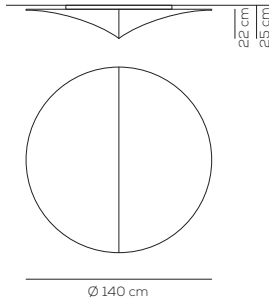

Nelly

Manuel Vivian

Collezione di lampade da soffitto e parete, con struttura metallica e rivestimento in tessuto elasticizzato, sfoderabile e lavabile. Disponibile in vari colori e dimensioni. Sorgente luminosa con attacco a vite.

Collection consisting of ceiling or wall lamps, with metal frame and removable, washable elastic fabric covering. Available in several colours and sizes. Screw fitting light source.

PL NEL 140

kg 6 m³ 0.5

NELLY / tessuto INCLUSO / fabric INCLUDED

Type	Article	Colours	Finish	Source	EURO
PL	NEL 140	BC white	XX white metal	E27 4 x Max 16W LED or 4 x Max 70W halogen	931.00

IP20

+LED

220-240V_{AC}

example composition code PL NEL140 BC XX E27

TESSUTI SUPPLEMENTARI SU RICHIESTA / ADDITIONAL FABRICS UPON REQUEST:

TSPLNELLY140BC white

240.00