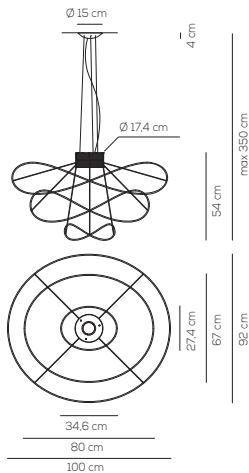

SP HOOPS 3

kg 5.8 m³ 0.43

HOOPS / con illuminazione verso alto e basso / with upward and downward lighting

Type	Article	Colours / Finish	Source	EURO
SP	HOOPS 3	BC white/ BC white	LED 34W - diffused beam 3000K other CCT options available upon request	1.491,00
		NE black / NE black		1.491,00
		OR gold / OR gold		1.791,00

220-240VAC **LED** ~2660 lm 78 lm/W
example composition code SP HOOPS3 OR OR LED