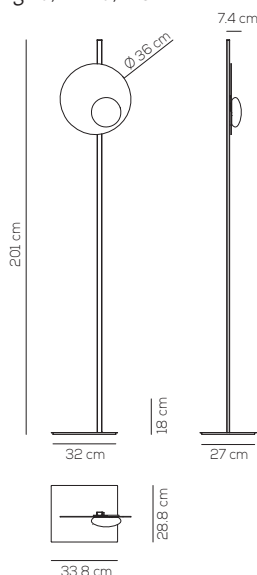

PT KWIC 36

kg 10,1 m³ 0,126

KWIC / DIMMER INCLUDED

Type	Article	Colours	Finishings	Source	EURO
PT	KWIC 36	NE intense black BR transparent bronze BC white upon request	XX	LED 18W - diffused beam 3000K*, 2700K, 3500K upon request	919.00

CE IP20 CRI>90 dimmable 110-240VAC LED ~2255 lm* ~125 lm/W*

example composition code PT KWIC 36 XX XX LED