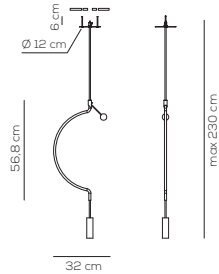

Liaison

Sara Moroni

Collezione di lampade a sospensione in metallo. Disponibile in vari colori e dimensioni. La sorgente luminosa è a LED integrato dimmerabile.

Collection consisting of metal suspended lamps. Available in several colors and sizes. Built-in dimmable LED light source.

SP LIA P 1I (RECESSED)

kg 1,5 m³ 0,0591

Compatible with pivot system
pag.76

LIAISON / DRIVER NOT INCLUDED

Type	Article	Arch / Final & sphere finishes	Led source	EURO
SP	LIA P 1I	NE black / NE black	LED 6,7W - optic ~ 40° beam 3000K* 2700K upon request	344,00
		NE black / OO matt gold		382,00
		OO matt gold / NE black		430,00

CE IP20 CRI>90 LED 700mA - 9,4Vdc ~671 lm* ~100 lm/W*
example composition code SP LIA P 1I NE NE LED