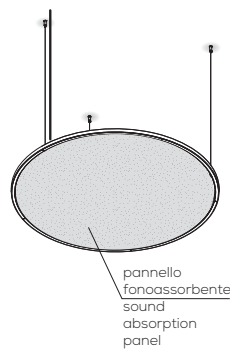

SP ULA 090 / 120 / 160 / 180