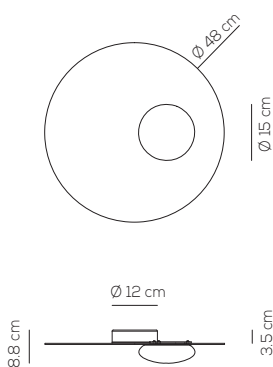

PL KWIC 48

kg 2.25 m³ 0,074

KWIC / DRIVER INCLUDED / applicazione a soffitto o parete / application: both as ceiling or wall lamp

Type	Article	Colours	Finishings	Source	EURO
PL	KWIC 48	NE intense black	XX	LED 18W - diffused beam 3000K*, 2700K, 3500K upon request	494.00
		BR transparent bronze			
		BC white			

CE IP20 CRI>90 dimmable 0/1-10V 110-240VAc LED ~2255 lm* ~125 lm/W*

example composition code PL KWIC 48 XX XX LED