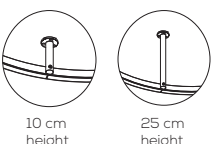

altezze disponibili
available heights

10 cm height

25 cm height

U-LIGHT / h10 cm or h25 cm recessed ceiling lamp / DRIVER NOT INCLUDED

Type	Article	Colours	Version	Source	EURO
PL	UL 1 090 LED (h10 cm)	AN anthracite grey	IN recessed canopy	LED 54W - diffused beam 3000K*, 2700K 24VDC other CCT options available upon request	1.819,00
	UL 2 090 LED (h25 cm)	RU rust brown			1.835,00

CE IP20 CRI90 ~5158 lm* 95 lm/W* 24Vdc

foro - hole Ø 4,5 cm / profondità min - min depth 10 cm

Installazione come plafoniera (downlight o uplight) oppure applique (con illuminazione verso la superficie di installazione).
Application: both as ceiling (downlight or uplight mounting) or wall lamp (only wallward light).

example composition code PL UL1090LED RU IN

optional for more info see page 164

CEDMWC00202 dimmable 1-10V 24VDC driver max 80W x1 pcs

99,00

CEDMWC00204 dimmable DALI 24VDC driver max 75W x1 pcs

158,00

KITFAPLUL090IAV opzione fonoassorbente avorio / sound absorbing option ivory.
For more information see page 139

577,00

Equivalent Sound Absorption Area (A) in m² per lamp

FREQUENCY	125 HZ	250 HZ	500 HZ	1000 HZ	2000 HZ	4000 HZ	8000 HZ	125-8000 HZ	500-2000 HZ
A	0,01	0,11	0,32	0,68	0,63	0,63	0,58	0,42	0,54