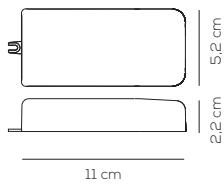

DIMMABLE PHASE CUT

DRIVER 250mA DIMMABLE PHASE CUT

Code	Product	W Max	Input	Output	Weight	EURO
CEDLTC00124	Dimmable phase cut	12	220-240Vac 50-60 Hz	250mA constant 55Vdc	net kg 0.108	69,00