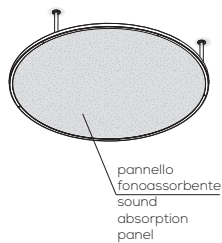

U-Light

Opzione fonoassorbente / Sound absorbing option

COLOURS

The panels are:

Ø600mm weight 700g
Ø800mm weight 1.25kg
Ø1100mm weight 2.30 kg
Ø1500mm weight 4.4 kg

Thickness: 25mm
Sound absorption factor: about 0.6
Fire resistance: B-S1, d0 (EN13501)
Emissions (SP Ref. F122842): odor free, emits no gases

PL UL X 090 / 120 / 160 / 180

SP ULA 090 / 120 / 160 / 180

SP ULI 090 / 120