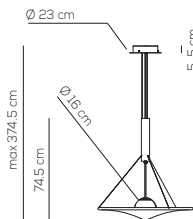

SP MAN 070

kg 4,36 m³ 0,382

MANTO / DRIVER INCLUDED

Type	Article	Colours	Finishings	Source	EURO
SP	MAN 070	GR light grey	XX	LED 15,3W - diffused beam 3000K*, 2700K 3500K upon request	1.208,00

CE IP20 CRI>90 100-277VAC ~1924 lm* ~125 lm/W*

example composition code SP MAN070 GR XX LED