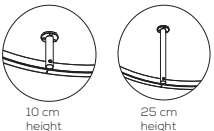

10 cm
height

25 cm
height

U-LIGHT / h10 cm or h25 cm recessed ceiling lamp / DRIVER NOT INCLUDED

Type	Article	Colours	Version	Source	EURO
PL	UL 1 180 LED (h10 cm)	AN anthracite grey	IN recessed canopy	LED 123W - diffused beam 3000K*, 2700K 24VDC other CCT options available upon request	2.993,00
	UL 2 180 LED (h25 cm)	RU rust brown			3.009,00

CE IP20 CRI90 LED ~10315 lm* 84 lm/W* 24Vdc

foro - hole Ø 4,5 cm / profondità min - min depth 10 cm

Installazione come plafoniera (downlight o uplight) oppure applique (con illuminazione verso la superficie di installazione).
Application: both as ceiling (downlight or uplight mounting) or wall lamp (only wallward light).

example composition code PL UL1180LED RU IN

optional for more info see page 164

CEDMWC00203 dimmerable 1-10V 24VDC driver max 100W x 2 pcs.

156,00
each

CEDMWC00205 dimmerable DALI 24VDC driver max 100W x 2 pcs.

171,00
each

KITFAPLUL000IAV opzione fonoassorbente avorio / sound absorbing option ivory.
For more information see page 139

950,00

Equivalent Sound Absorption Area (A) in m² per lamp

FREQUENCY	125 HZ	250 HZ	500 HZ	1000 HZ	2000 HZ	4000 HZ	8000 HZ	125-8000 HZ	500-2000 HZ
A	0,12	0,66	1,65	2,86	2,96	2,68	2,46	1,91	2,49