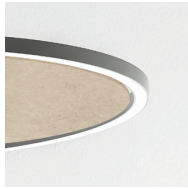

U-Light

Opzione fonoassorbente / Sound absorbing option

COLOURS

anthracite grey ring & warm white panel