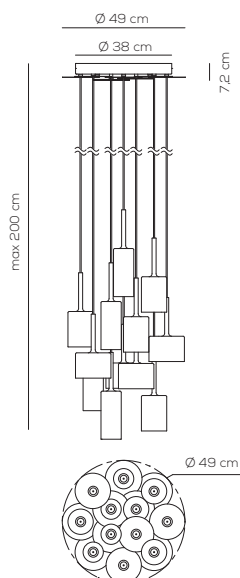

SP SPIL 12

kg 9 m³ 0.13

SPILLRAY

Type	Article	Colours	Finish	Source	EURO
SP	SPIL 12	CS crystal	CR chrome	G4L (*) G41xMax.1.5W.12Vbc LED included - only	2.309,00
		RS red			2.669,00
		GR grey			2.669,00
		BR metallic bronze			3.373,00

IP20 (**) 220-240V_{AC} (*) **LED** 90-264V_{AC}
example composition code SP SPIL10 BR CR 12V