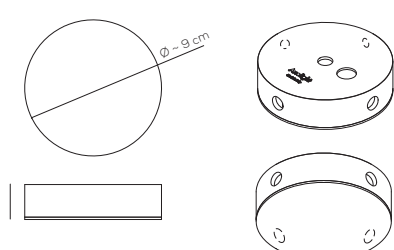

SATELLITE - ACSATXX05 (4 holes 90°)

kg 0,25

Code

ACSATXX05 (4 holes 90°)

Colours

DW desert white
GE greige
LA laguna aqua
ER earth red
NE intense black

EURO

60,00

example composition code ACSATXX05 XX XX NE

Satellites with different holes, can be made upon request, only with multiple angles of 30°