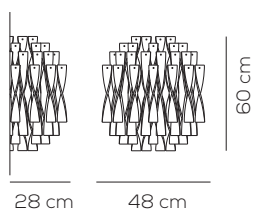

AP AURA

kg 16.5 m³ 0.26

AURA

Type	Article	Colours	Finish	Source	EURO
AP	AURA XX	CS "rigadin" crystal	CR chrome	E27 2 x Max 20W LED or 2 x Max 100W halogen	2.350,00
		BC white			2.473,00
		RS red			2.522,00
		TA tea			2.631,00

CE IP20 +LED 220-240V_{ac}

example composition code AP AURA XX RS CR E27