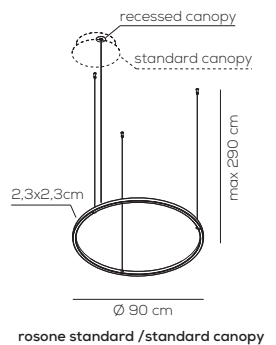

U-Light

Timo Ripatti

Collezione composta da lampade da parete, soffitto e sospensione in alluminio.
Disponibile in due colori e dimensioni. Sorgente luminosa a LED integrato dimmerabile.
Disponibile con opzione fonoassorbente.

Collection consisting of wall, ceiling and suspended lamps in aluminium. Available in two colours and sizes. Built-in LED dimmable light source. Available with sound-absorbing panel option.

SP ULA 090 canopy SP ULA 090 recessed

canopy kg 5.8 m³ 0.128
recessed kg 2.5 m³ 0.126

Installazione downlight o upright.
Downlight or upright mounting.

U-LIGHT / suspension with canopy / DRIVER INCLUDED

Type	Article	Colours	Version	Source	EURO
SP	ULA 090 LED	AN anthracite grey RU rust brown	XX standard canopy	LED 63W - diffused beam 3000K*, 2700K other CCT options available upon request	2.056,00

CE IP20 CRI90 LED ~5158 lm* 82 lm/W* 100-240VAC

U-LIGHT / recessed suspension lamp / DRIVER NOT INCLUDED

Type	Article	Colours	Version	Source	EURO
SP	ULA 090 LED	AN anthracite grey RU rust brown	IN recessed canopy	LED 54W - diffused beam 3000K*, 2700K 24VDC other CCT options available upon request	1.835,00

CE IP20 CRI90 LED ~5158 lm* 951 lm/W* 24Vdc

foro - hole Ø 4,5 cm / profondità min - min depth 10 cm

example composition code SP ULA090LED AN IN

optional for more info see page 164

	CEDMWC00202	dimmmable 1-10V 24VDC driver max 80W	99,00
	CEDMWC00204	dimmmable DALI 24VDC driver max 75W	158,00

		KITFASPULA090AV opzione fonoassorbente avorio / sound absorbing option ivory. For more information see page 139	601,00

Equivalent Sound Absorption Area (A) in m² per lamp

FREQUENCY	125 HZ	250 HZ	500 HZ	1000 HZ	2000 HZ	4000 HZ	8000 HZ	125-8000 HZ	500-2000 HZ
A	0,02	0,18	0,57	1,11	1,11	1,15	1,04	0,74	0,93