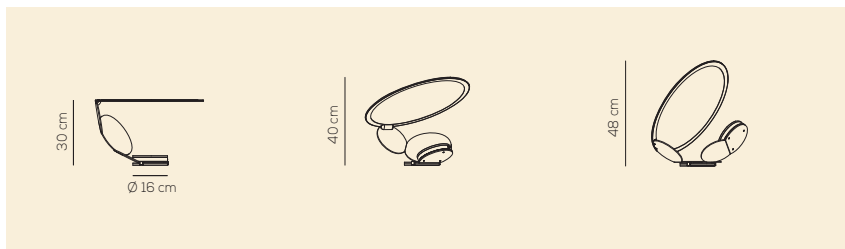

CUT / DIMMER INCLUDED

Type	Article	Colours	Finishings	Source	EURO
LT	CUT XXX	NE intense black	XX	LED 17W - optic ~ 60° beam 3000K	1.313,00

IP20
CRI>90
dimmable
110-240VAc
LED
~1376 lm ~81 lm/W

example composition code LT CUT XXX NE XX LED

Altre 2 posizioni di montaggio del diffusore / Installation of the diffuser in 2 additional positions