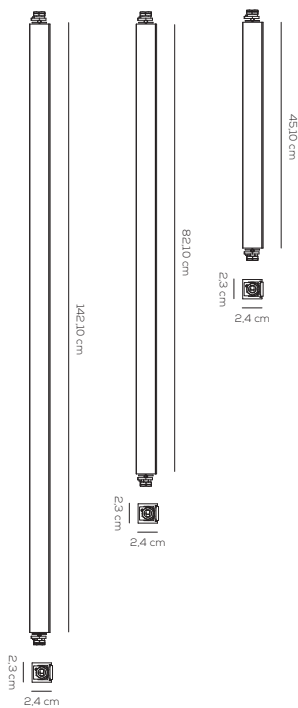

Poses

Axolight Lab

Lampada componibile, da soffitto, muro e sospensione, che consente la creazione di innumerevoli forme geometriche.

Modular pendant, wall and ceiling fixture which allows the creation of countless geometrical shapes.

COLOURS

POSES

kg 1,04 - 0,60 - 0,33

POSES

Type	Article	Length	CCT	Light	Colours	LED - Source	EURO
AC	POSES	0451	3000K*	ON light	DW desert white	8,6W ~840lm* ~97lm/W*	290,00 on 206,00 off
		0821		OFF no light	GE greige	16,5W ~1608lm* ~97lm/W*	363,00 on 229,00 off
		1421			LA laguna aqua	29,5W ~2867lm* ~97lm/W*	485,00 on 281,00 off
					ER earth red		
					NE intense black		

CE IP20 CRI90 24Vdc **LED**

example composition code AC POSES 0821 ON LA
3500K, 2700K available upon request