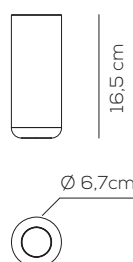

PL URBMI M

kg 0,5 m³ 0,02

URBAN MINI / driver included

Type	Article	CCT	Colours	Source (LCC)	EURO
PL	URB MI M	1X 2700K	BC wrinkled white	LCC 6,5W - diffused beam	230,00
		2X 3000K*	BR matt bronze		244,00
		3X 3500K	NI matt nickel		244,00

CE IP20 CRI90 220-240VAC **LED** ~671 lm* ~103 lm/W*
example composition code PL URBMIM 2X BR LCC