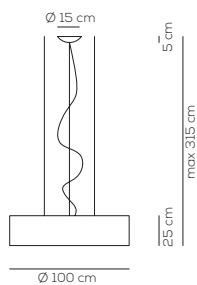

SP SKI 100

kg 15 m³ 1.08

SKIN / con illuminazione verso alto e basso / with upward and downward lighting

Type	Article	Colours (lampshade)	Colours (radial diffuser)	Source	EURO
SP	SKI 100 E27	BC white	BC white	E27 6 x Max 16W LED or 6 x Max 20W fluo	2.310,00
		BA ivory white	BW warm white		
		MA brown			
		NE matt black			

IP20 +LED

220-240VAc

example composition code SP SKI100E27 MA BW