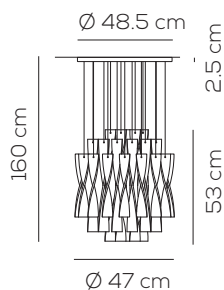

Aura (Avir)

Manuel Vivian

Collezione composta da lampade da parete, soffitto e sospensione, con pendenti in vetro di Murano colorato incamiciato, cristallo e ritorti a mano. Disponibile in vari colori e dimensioni. Sorgente luminosa con attacco a vite.

Collection consisting of wall, ceiling and suspended lamps with double-layered coloured Murano glass hand twisted pendants. Available in several colours and sizes. Screw fitting light source.

SP AURA 45

kg 19 m³ 0.33

AURA

Type	Article	Colours	Finish	Source	EURO
SP	AURA 45	CS "rigadin" crystal	CR chrome	E27 1 x Max 27W LED or 1 x Max 150W halogen	3.036,00
		BC white			3.383,00
		RS red			3.520,00
		TA tea			3.891,00

IP20 +LED 220-240V_{ac}

example composition code SP AURA45 BC CR E27