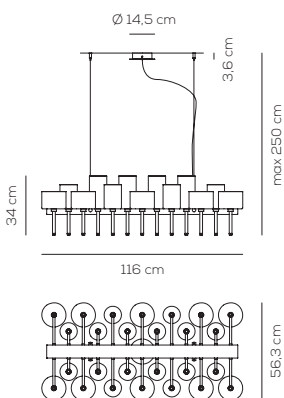

SP SPIL 26

kg 23.5 m³ 0.86

SPILLRAY

Type	Article	Colours	Finish	Source	EURO
SP	SPIL 26	CS crystal	CR chrome	G4L (*) G41xMax.15W.12Vbc LED included - only	7.525,00
		RS red			8.897,00
		GR grey			8.897,00

220-240V_{AC} (*) 90-264V_{AC}
example composition code SP SPIL26 RS CR 12V