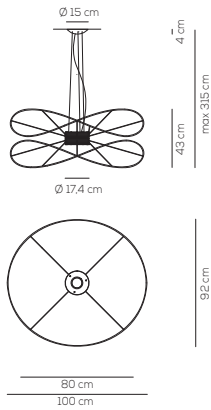

## SP HOOPS 2

kg 5.7 m<sup>3</sup> 0.43

**HOOPS** / con illuminazione verso alto e basso / with upward and downward lighting

Type	Article	Colours / Finish	Source	EURO
SP	HOOPS 2	BC white/ BC white	LED 34W - diffused beam 3000K  other CCT options available upon request	1.470,00
		NE black / NE black		1.470,00
		OR gold / OR gold		1.757,00