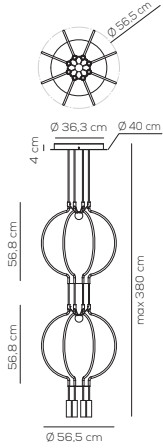

Liaison

Sara Moroni

Collezione di lampade a sospensione in metallo. Disponibile in vari colori e dimensioni. La sorgente luminosa è a LED integrato dimmerabile.

Collection consisting of metal suspended lamps. Available in several colors and sizes. Built-in dimmable LED light source.

SP LIAD P 8

kg 10,631 m³ 0,0948

LIAISON / DRIVER INCLUDED

Type	Article	Arch / Final & sphere finishes	Source	EURO
SP	LIAD P 8	NE black / NE black	LED 8 x 6,7W - optic ~ 40° beam 3000K* 2700K upon request	3.202,00
		NE black / OO matt gold		3.428,00
		OO matt gold / NE black		4.553,00

IP20 CRI>90 **LED** ~5368 lm* ~100 lm/W* 220-240Vac

example composition code SP LIAD P 8 NE NE LED