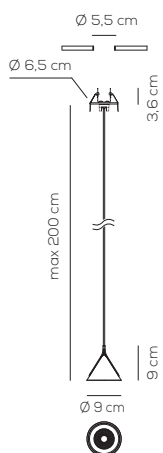

SP JEWEL MONO I1 (RECESSED)

kg 0,9 m³ 0,039

JEWEL / DRIVER NOT INCLUDED

Type	Article	Beam- degrees	CCT	Colours / Finish	Source	EURO
SP	JM I1	1 12°	1 2700K	NE black / NE black	LED 6,5W	200,00
		3 38°	2 3000K	NE black / GR gray		200,00
			3500K upon request	OR gold / NE black		237,00
				GE greige / NE black upon request		

IP20 CRI>90

~671 lm* 103 lm/W* 700mA 9,2Vdc

example composition code SP JM I1 1 2 NE NE LED

Compatible with pivot system pag.76

optional for more info see page 163

CEDLTC00124

dimnable Phase Cut 700mA driver - Max 20W trailing and leading edge

69,00

CEDLTC00127

dimnable 0/1 - 10V - Push - 700mA driver - Max 9W

69,00

CEDLTC00126

dimnable DALI 700mA driver - Max 20W

69,00

CEDLTC00104

dimnable DALI 700mA driver - Max50W

152,00