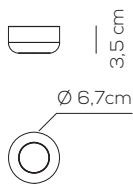

PL URBMI P

kg 0,4 m³ 0,004

URBAN MINI / driver not included

Type	Article	CCT	Colours	Source (LCC)	EURO
PL	URB MI P	1X 2700K	BC wrinkled white	LCC 6,5W - diffused beam	110,00
		2X 3000K*	BR matt bronze		122,00
		3X 3500K	NI matt nickel		122,00

CE IP20 CRI90 700mA - 9,2Vdc **LED** ~671 lm* ~103 lm/W*
example composition code PL URBMIP 2X BR LCC

	CEDLTC00124	dimmmable Phase Cut 700mA driver - Max 20W trailing and leading edge	69,00
	CEDLTC00127	dimmmable 0/1 - 10V - Push -700mA driver - Max 9W	69,00
	CEDLTC00126	dimmmable DALI 700mA driver - Max 20W	69,00
	CEDLTC00104	dimmmable DALI 700mA driver - Max 50W	152,00