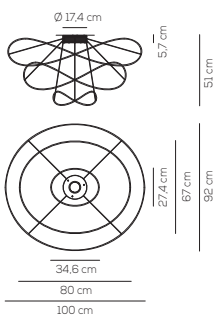

PL HOOPS 3

kg 4 m³ 0.43

HOOPS

Type	Article	Colours / Finish	Source	EURO
PL	HOOPS 3	BC white/ BC white	LED 17W - diffused beam 3000K other CCT options available upon request	977,00
		NE black / NE black		977,00
		OR gold / OR gold		1.159,00

CE IP20 CRI90 220-240VAC LED ~1330 lm 78 lm/W
example composition code PL HOOPS3 OR OR LED