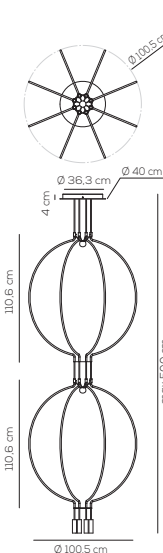

SP LIAD G 8

kg 13,039 m³ 0,1794

LIAISON / DRIVER INCLUDED

Type	Article	Arch / Final & sphere finishes	Source	EURO
SP	LIAD G 8	NE black / NE black	LED 8 x 6,7W - optic ~ 40° beam 3000K* 2700K upon request	3.856,00
		NE black / OO matt gold		4.093,00
		OO matt gold / NE black		6.421,00

IP20 CRI>90 **LED** ~5368 lm* ~100 lm/W* 220-240Vac

example composition code SP LIAD G 8 OO NE LED