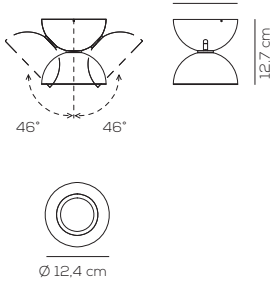

Dodot

Simone Micheli

Lampada da soffitto o parete con struttura metallica in alluminio e acciaio.
Sorgente luminosa orientabile. LED integrato dimmerabile.

*Ceiling or wall lamp with metal frame in aluminum and steel. The lighting source can be adjusted.
Built-in dimmable LED source.*

kg 0.9 m³ 0.02

DODOT / DRIVER INCLUDED

Type	Article	Colours	Beam - degrees	Source	EURO
FA	DOD9 30	BC white	15°	LED 17,4 W - 3000K*	300,00
		BL blue			
		NE black			
		CG concrete green			
		MD mauve dust			

Type	Article	Colours	Beam - degrees	Source	EURO
FA	DOD9 27	BC white	15°	LED 17,4 W - 2700K*	300,00
		BL blue			
		NE black			
		CG concrete green			
		MD mauve dust			

IP20 CRI:90 220-240VAc **LED** ~2100 lm* ~120 lm/W*

example composition code FA DOD930 NE 15 LED

Compatibile con sistema Casambi su richiesta / Compatibility with Casambi system upon request