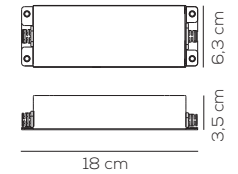

Dimmable DALI

DRIVER 24V

Code	Product	W Max	Input	Output	Weight	EURO
CEDMWC00204	Dimmable DALI	75	100-305Vac 50-60 Hz	24VDC constant 3,15A	net kg 0,8	158,00