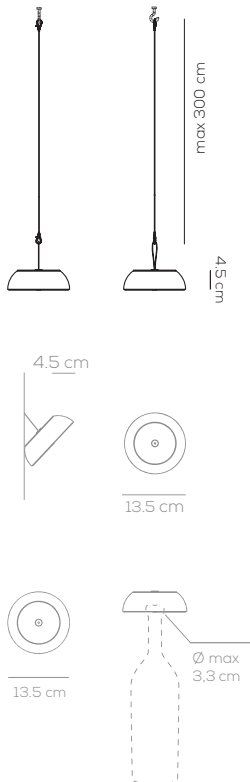

Float

Mario Alessiani

Lampada multifunzionale portatile a batteria, con sorgente a led integrata, adatta per interni ed esterni. Struttura realizzata in alluminio e acciaio inox con diffusore in PC ad alta efficienza. Dimmerabile a 5 livelli. Autonomia 9h con kit batterie sostituibili e ricaricabili per almeno 500 cicli, alla massima efficienza.

Multifunctional mobile battery lamp with integrated led source, for indoor and outdoor applications. Aluminum and stainless steel structure, high efficiency PC diffuser. Dimmable 5 steps. 9 hours runtime with replaceable battery kit with at least 500 recharging cycles, at maximum efficiency.

COLOURS

COLOURS TOP

SP FLOAT

kg 0.40 m³ 0.0025

FLOAT / suspension lamp / wall lamp / for installation on bottles

Type	Article	Colours / Finish	Source	EURO
SP	FLOATX	BC white / BC white BL blue / BC white NE black / NE black CG concrete green / CO concrete grey MD mauve dust / BC white	LED 3.5W - diffused beam 2700K	210,00

5 steps IP55 CRI 80 Li-Ion battery 500 cycles 9 hours **LED** ~200 lm* 57.14 lm/W*

example composition code SP FLOATX BL BC LED