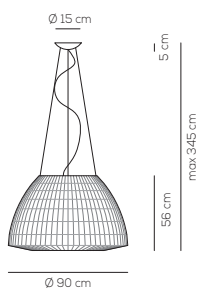

SP BEL 090 LED

BELL / diffusore INCLUSO, con illuminazione verso alto e basso / diffuser INCLUDED, with upward and downward lighting

Type	Article	Colours	Finish	Source	EURO
SP	BEL 090 LED	BC white	XX	LED 88W - diffused beam 3000K*, 4000K	2.972,00
		BW warm white			3.269,00
		GI gold yellow			3.269,00
		NE black			3.269,00
		RS red			3.269,00

CE IP20 CRI90 LED ~9610 lm* 109 lm/W* 110-240V_{AC}

example composition code SP BELO90LED RS XX

Equivalent Sound Absorption Area (A) in m² per lamp

FREQUENCY	125 HZ	250 HZ	500 HZ	1000 HZ	2000 HZ	4000 HZ	8000 HZ	125-8000 HZ	500-2000 HZ
A	0,15	0,33	0,48	0,68	0,92	1,21	1,41	0,74	0,69