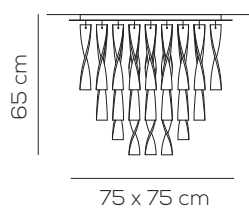

PL AURA GR

kg 44 m³ 0.62

AURA

Type	Article	Colours	Finish	Source	EURO
PL	AURA GR	CS "rigadin" crystal	CR chrome	E27 4 x Max 20W LED or 4 x Max 100W halogen	5.962,00
		BC white			6.647,00
		RS red			7.143,00
		TA tea			7.502,00

IP20 +LED 220-240V_{ac}

example composition code PL AURAGR BC CR E27