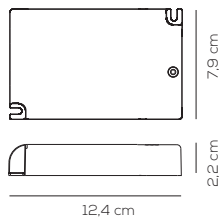

DIMMABLE DALI - 0/1-10V - PUSH