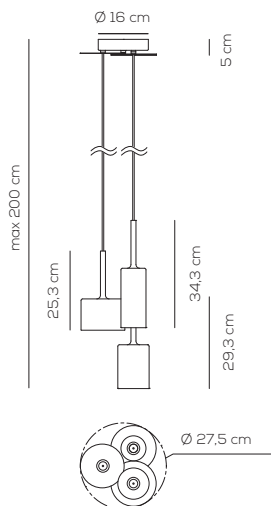

Spillray

Manuel Vivian

Collezione composta da lampade da parete e da soffitto ad incasso e a sospensione in vetro con montatura in metallo cromato. Disponibile in vari colori e dimensioni. Sorgente luminosa alogena o a LED.

Collection consisting of wall, recessed and suspended lamps. The diffusers are made of glass with chrome-plated metal frame. Available in several colours and sizes. Halogen or LED light source.

SP SPILL 3

kg 1.8 m³ 0.05

SPILLRAY

Type	Article	Colours	Finish	Source	EURO
SP	SPILL 3	CS crystal	CR chrome	G4L (-) G41xMax1,5W 12Vdc LED included - only	671,00
		RS red			784,00
		GR grey			784,00
		BR metallic bronze			987,00

220-240VAc (-) 90-264VAc
example composition code SP SPILL3 BR CR 12V