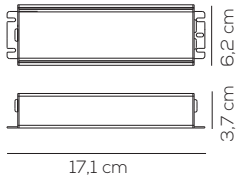

Poses Drivers

Dimmable 1-10V

DRIVER 24V

Code	Product	W Max	Input	Output	Weight	EURO
CEDMWC00206	Dimmable 1-10V	40	100-305Vac 50-60 Hz	24VDC constant 3,2A	net kg 0,8	95,00