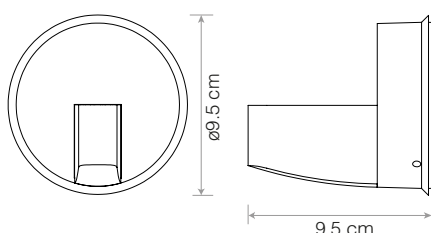

Wall Brackets

Type Range Wall Bracket