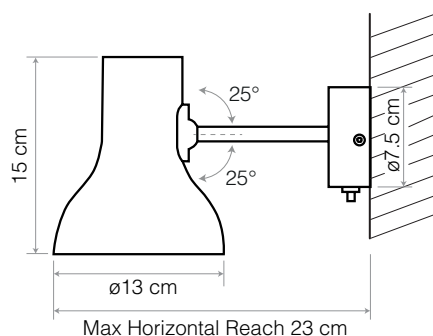

## Shade Articulation

Shade Rotational Movement

Max Horizontal Reach 23 cm