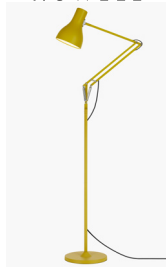

Type 75™ Floor Lamp - Margaret Howell Edition

Floor Lamps

Margaret Howell Editions

ANGLEPOISE®
Abandon Darkness.

	Details	Colour	SKU	£ ex. VAT
Type 75™ Floor Lamp Margaret Howell Edition You'll find our Type 75™ floor lamp makes the perfect reading light. It combines high quality fittings with elegant, classic looks, flowing movement and full adjustability. The Yellow Ochre Edition was colour-matched to an original 1970's Anglepoise lamp owned by Margaret Howell. Included	Finish .....Satin + Brushed fittings Height.....138cm Width.....43cm Depth.....25cm Bulb Included.....Yes - 6W LED - E27 Dimmable.....Yes - with extra hardware Switch.....Rocker Switch on cable	● Yellow Ochre ● Saxon Blue ● Sienna	31171 32889 32885	€310.50

ANGLEPOISE® + MARGARET HOWELL

Yellow Ochre