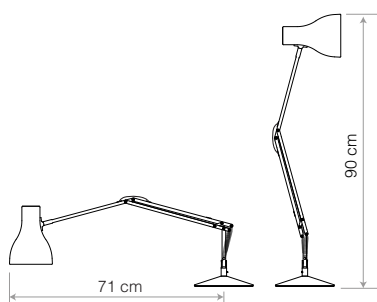

Desk Lamps

Paul Smith Editions

ANGLEPOISE®
Abandon Darkness.

	Details	Colour	SKU	£ ex. VAT
Type 75™ Desk Lamp Paul Smith Editions 1 - 4 In this interpretation of the best-selling Type 75, the Type 75 Desk Lamp by Paul Smith, fuses light and playful colours, with the simplicity and functionality synonymous with Anglepoise desk lamps. Included	Finish .....Satin + Brushed fittings			
	Height.....52cm			
	Width.....43cm	PS Edition One	31378	€302.10
	Base Diameter...19cm	PS Edition Two	31565	
	Bulb Included....Yes - 6W LED - E27	PS Edition Three	32140	
Dimmable.....Yes - with extra hardware	PS Edition Four	32871		
Switch.....Rocker switch on cable				

ANGLEPOISE® + Paul Smith

Type 75 Desk Lamp - Paul Smith Editions 1 - 4

Type 75™ Desk Lamp Paul Smith Editions 5 & 6 Each Anglepoise + Paul Smith design has taken a different creative direction whilst keeping true to Sir Kenneth Grange's Type 75 lamp silhouette. Edition 5 and Edition 6 are the first to feature the Artist Stripe by Paul Smith, a design flourish that achieves the seemingly impossible: bold and subtle all at once. Included	Finish .....Satin + Black fittings			
	Height.....52cm			
	Width.....43cm			
	Base Diameter...19cm	PS Edition Five	33166	NEW €327.31
	Bulb Included....Yes - 6W LED - E27	PS Edition Six	33228	
Dimmable.....Yes - with extra hardware				
Switch.....Integrated Shade Switch				

ANGLEPOISE® + Paul Smith

Type 75 Desk Lamp - Paul Smith Editions 5 & 6

Maximum Reach