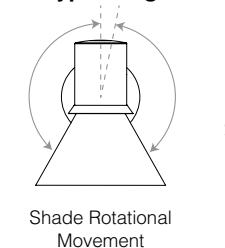

All Type Range Wall