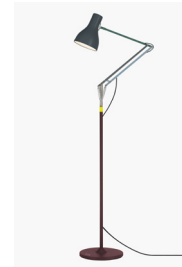

# Floor Lamps

Paul Smith Editions

**ANGLEPOISE®**  
Abandon Darkness.

	Details	Colour	SKU	£ ex. VAT
 <p><b>Type 75™ Floor Lamp Paul Smith Editions 1 - 4</b> Available in all signature colourways, the Anglepoise + Paul Smith Floor Lamps combine the form and function of the Anglepoise Floor Lamp with the quintessential style of Britain's foremost designer. These developed designs not only illuminate their surroundings, they're a functional piece of furniture.</p>  <p>Included</p>	Finish .....Satin + Brushed fittings			
	Height.....138cm	PS Edition One	33116	
	Width.....43cm	PS Edition Two	33123	<b>NEW</b>
	Depth.....25cm	PS Edition Three	33130	<b>€386.13</b>
	Bulb Included....Yes - 6W LED - E27	PS Edition Four	32949	
Dimmable.....Yes - with extra hardware				
Switch.....Integrated Foot Switch				

ANGLEPOISE® + Paul Smith

**Edition One**

**Edition Two**

**Edition Three**

**Edition Four**

**Type 75™ Floor Lamp - Paul Smith Editions 1 - 4**

 <p><b>Type 75™ Floor Lamp Paul Smith Editions 5 &amp; 6</b> Each Anglepoise + Paul Smith design has taken a different creative direction whilst keeping true to Sir Kenneth Grange's Type 75 lamp silhouette. Edition 5 and Edition 6 are the first to feature the Artist Stripe by Paul Smith, a design flourish that achieves the seemingly impossible: bold and subtle all at once.</p>  <p>Included</p>	Finish .....Satin + Black fittings			
	Height.....138cm			
	Width.....43cm	PS Edition Five	33168	<b>NEW</b>
	Depth.....25cm	PS Edition Six	33229	<b>€415.97</b>
	Bulb Included....Yes - 6W LED - E27			
Dimmable.....Yes - with extra hardware				
Switch.....Integrated Shade Switch				