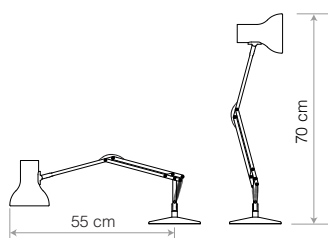

Desk Lamps

Paul Smith Editions

ANGLEPOISE®
Abandon Darkness.

		Details	Colour	SKU	£ ex. VAT
	Type 75™ Mini Desk Lamp Paul Smith Editions 1 - 4 A scaled-down, playful version of the Type 75™ desk lamp, the Type 75 Mini Desk Lamp by Paul Smith, offers all the functionality of the larger lamp in a more compact and colourful form.	Finish .....Satin + Brushed fittings			€268.49
		Height.....42cm	PS Edition One	32474	
Width.....36cm	PS Edition Two	32475			
Base Diameter....17cm	PS Edition Three	32476			
Bulb Included....Yes - 6W LED - E27	PS Edition Four	32864			
		Dimmable.....Yes - with extra hardware			
		Switch.....Rocker switch on cable			

ANGLEPOISE® + Paul Smith

Type 75 Mini Desk Lamp - Paul Smith Editions 1 - 4

	Type 75™ Mini Desk Lamp Paul Smith Editions 5 & 6 Each Anglepoise + Paul Smith design has taken a different creative direction whilst keeping true to Sir Kenneth Grange's Type 75 lamp silhouette. Edition 5 and Edition 6 are the first to feature the Artist Stripe by Paul Smith, a design flourish that achieves the seemingly impossible: bold and subtle all at once.	Finish .....Satin + Black fittings			NEW €285.29
		Height.....42cm	PS Edition Five	33167	
Width.....36cm	PS Edition Six	33227			
Base Diameter....17cm					
Bulb Included....Yes - 6W LED - E27					
		Dimmable.....Yes - with extra hardware			
		Switch.....Integrated Shade Switch			

ANGLEPOISE® + Paul Smith

Type 75 Mini Desk Lamp - Paul Smith Editions 5 & 6

Maximum Reach