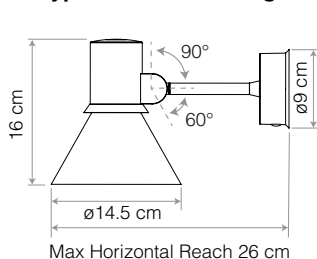

All Type Range Wall

Type 80™ W1 Wall Light

Colour References

☒ Jet Black	9017	Black C
☐ Alpine White	9010	White C
☒ Matte Black	9017	Black U
☐ Grey Mist	7038	427U
☐ Rose Pink	3012	7523U
☐ Pistachio Green	6021	5575U