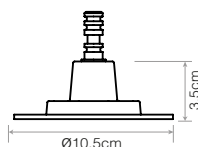

## Desk Insert

Ø6 cm

Ø6 cm

Type Range Desk Insert

4cm

Ø10.5cm

Original Range Wall Bracket