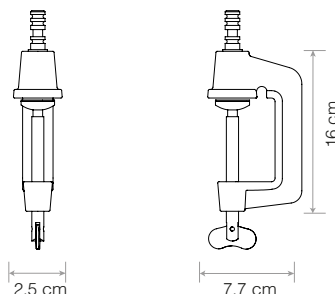

Original Range Desk Clamp

Clamp Range 1cm - 6cm

Colour References

	Closest RAL	Closest PANTONE
Jet Black	9017	Black C
Alpine White	9016	White C
Slate Grey	7012	431C
Silver Lustre	N/A*	N/A*
Linen White	9010	Cool Gray 1C
Dove Grey	7040	429C
Bright Chrome	N/A	N/A