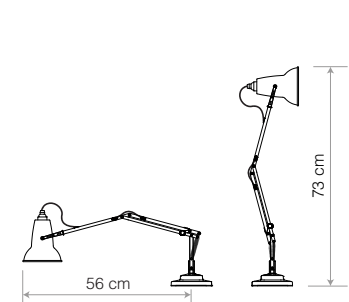

Maximum Reach

Original 1227™ Mini Desk Lamp