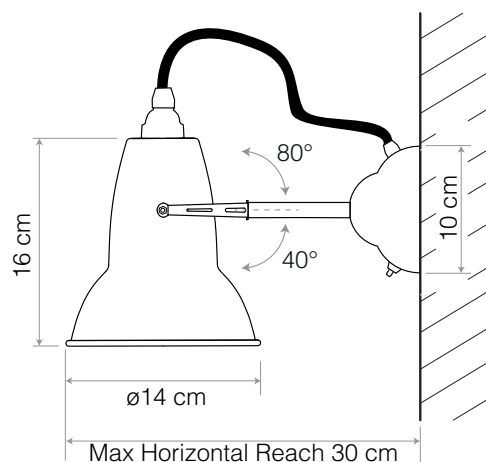

Original 1227 Wall Light shown

Colour References

	Closest RAL	Closest PANTONE
● Jet Black	9017	Black C
● Linen White	9010	Cool Gray 1C
● Dove Grey	7040	429C
○ Pure White	9003	White C
● Elephant Grey	7046	Cool Gray 10C
● Ink Blue	5011	2965C