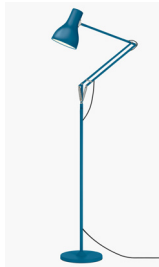

Type 75™ Floor Lamp - Margaret Howell Edition

Saxon Blue