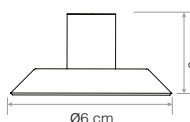

Ø6 cm

Type Range Desk Insert