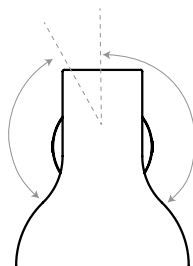

Shade Articulation

Shade Rotational Movement