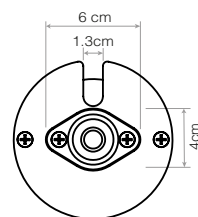

## Desk Insert

Ø6 cm

Ø6 cm

Type Range Desk Insert

4cm

Ø10.5cm

Original Range Wall Bracket