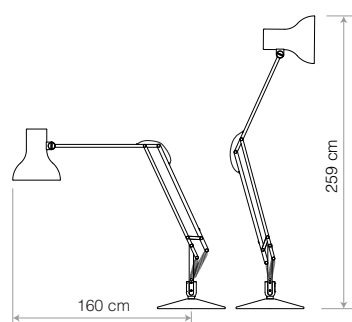

Type 75™ Giant Floor Lamp