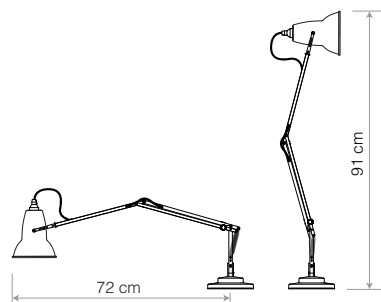

Original 1227™ Desk Lamp
Original 1227™ Brass Desk Lamp

Colour References

	Closest RAL	Closest PANTONE
 Jet Black	9017	Black C
 Linen White	9010	Cool Gray 1C
 Dove Grey	7040	429C
 Sage Green	6021	5635C
 Bright Chrome	N/A	N/A
 Elephant Grey	7046	Cool Gray 10C
 Ink Blue	5011	2965C