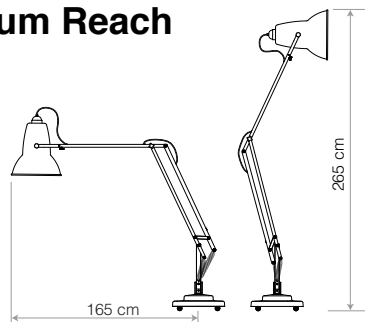

Maximum Reach

Original 1227™ Giant Floor Lamp