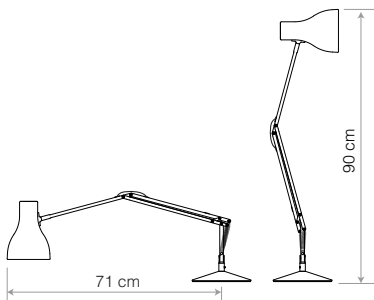

## Maximum Reach

Type 75 Desk Lamp - Margaret Howell Edition