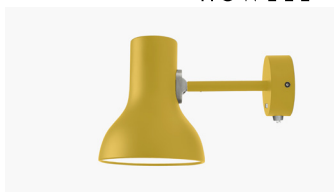

Type 75™ Mini Wall Light - Margaret Howell Edition

ANGLEPOISE® + MARGARET HOWELL

Yellow Ochre