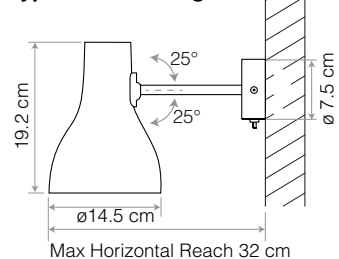

Shade Articulation

Type 75™ Wall Light