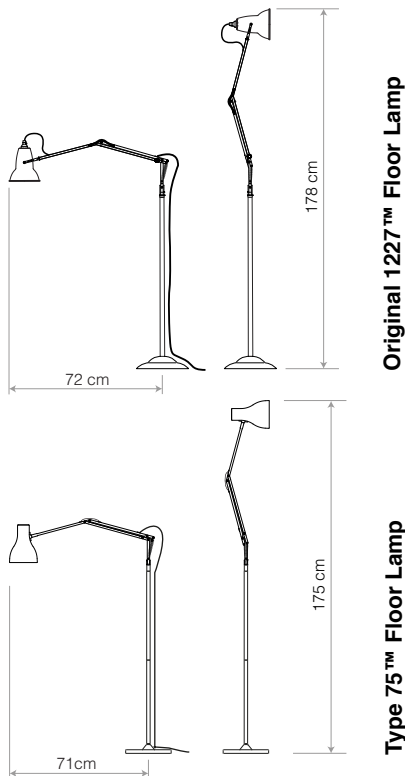

Floor Lamps

Spring balanced task lighting with maximum articulation, mounted on a floor pole with heavy weighted base

ANGLEPOISE®
Abandon Darkness.

	Details	Colour	SKU	€ ex.Tax		
Original 1227™ Floor Lamp The Original 1227™ floor lamp blends the classic Anglepoise® shade silhouette and constant spring articulation with an attractive, braided, coloured cable. Consider if you are looking for a highly adjustable reading lamp and stylish, contemporary accessory.	Finish .....Gloss + Chrome fittings Height.....140cm Width.....44cm Depth.....25.5cm Bulb Included.....Yes - 6W LED - E27 Dimmable.....Yes - with extra hardware Switch.....Rocker switch on cable	● Jet Black	31645	€310.50		
		● Linen White	31647			
Type 75™ Floor Lamp You'll find the Type 75™ floor lamp makes the perfect reading light. It combines all the high quality fittings and features you have come to expect from an Anglepoise® with elegant, classic looks, flowing movement and full adjustability.	Finish .....Satin + Brushed fittings Height.....138cm Width.....43cm Depth.....25cm Bulb Included.....Yes - 6W LED - E27 Dimmable.....Yes - with extra hardware Switch.....Integrated Shade Switch	Standard Collection		€310.50		
		● Jet Black	32679		● Alpine White	32683
		Silver Lustre*		€310.50		
		● Silver Lustre	32691			
		*Brushed Aluminium Finish				

Maximum Reach

Colour References

	Closest RAL	Closest PANTONE
● Jet Black	9017	Black C
● Linen White	9010	Cool Gray 1C
● Dove Grey	7040	429C
● Sage Green	6021	5635C
○ Alpine White	9016	White C
● Slate Grey	7012	431C
○ Silver Lustre	N/A*	N/A*